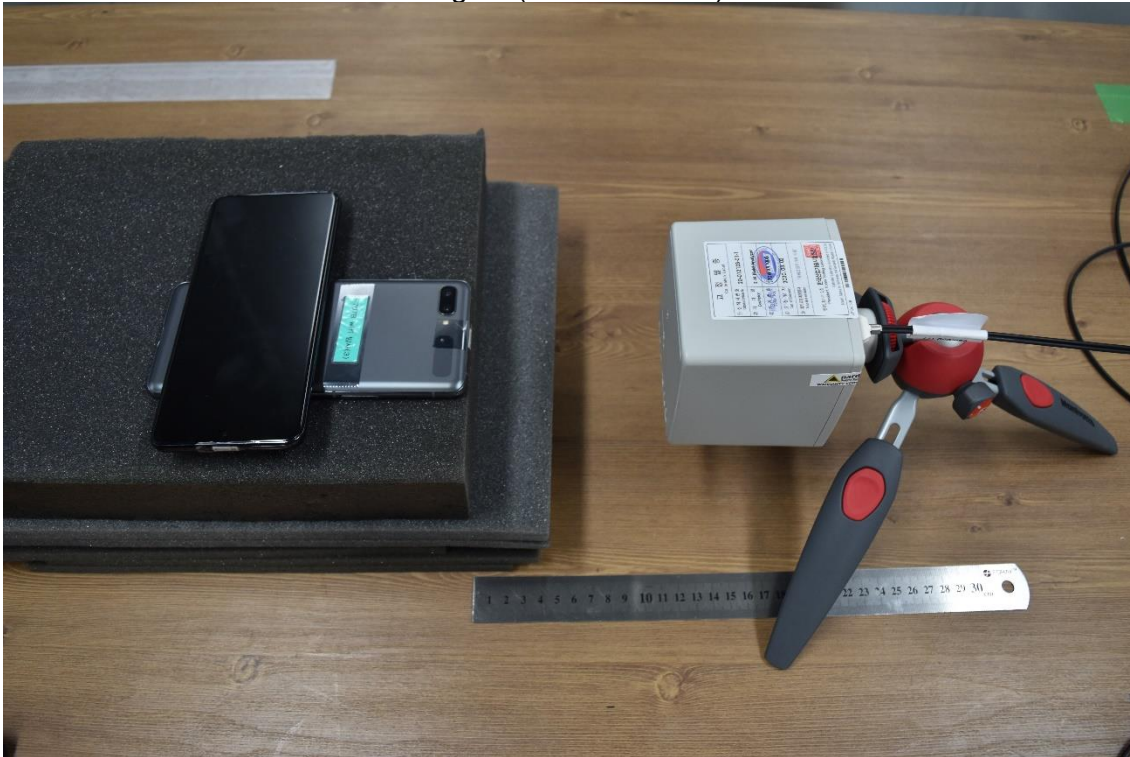

7. SETUP PHOTOS

Configuration 1 & 2

Edge 1 (15cm distance)

Edge 2 (15cm distance)

Edge 3 (15cm distance)

Edge 4 (15cm distance)

Top – charger above client (20cm distance)

Top – charger below client (20cm distance)

Edge 2 with USB cable (15cm distance)

Folded

Configuration 3 & 4
Edge 1 (15cm distance)

Edge 2 (15cm distance)

Edge 3 (15cm distance)

Edge 4 (15cm distance)

Top – charger above client (20cm distance)

Top – charger below client (20cm distance)

Edge 2 with USB cable (15cm distance)

Folded

Configuration 5 & 6
Edge 1 (15cm distance)

Edge 2 (15cm distance)

Edge 3 (15cm distance)

Edge 4 (15cm distance)

Top – charger below client (20cm distance)

Edge 2 with USB cable (15cm distance)