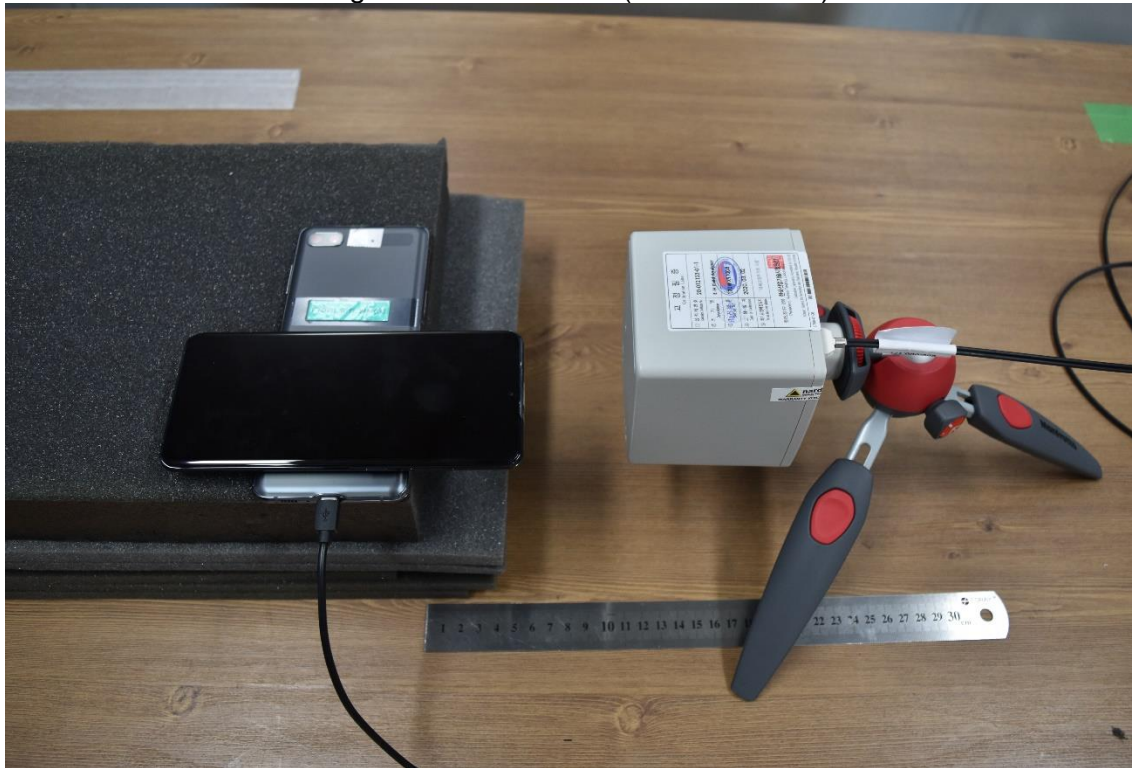

Edge 2 with USB cable (15cm distance)

Folded

Configuration 3 & 4
Edge 1 (15cm distance)

Edge 2 (15cm distance)

Edge 3 (15cm distance)

Edge 4 (15cm distance)

Top – charger above client (20cm distance)

Top – charger below client (20cm distance)

Edge 2 with USB cable (15cm distance)

Folded

Configuration 5 & 6
Edge 1 (15cm distance)

Edge 2 (15cm distance)

Edge 3 (15cm distance)

Edge 4 (15cm distance)

Top – charger below client (20cm distance)

Edge 2 with USB cable (15cm distance)