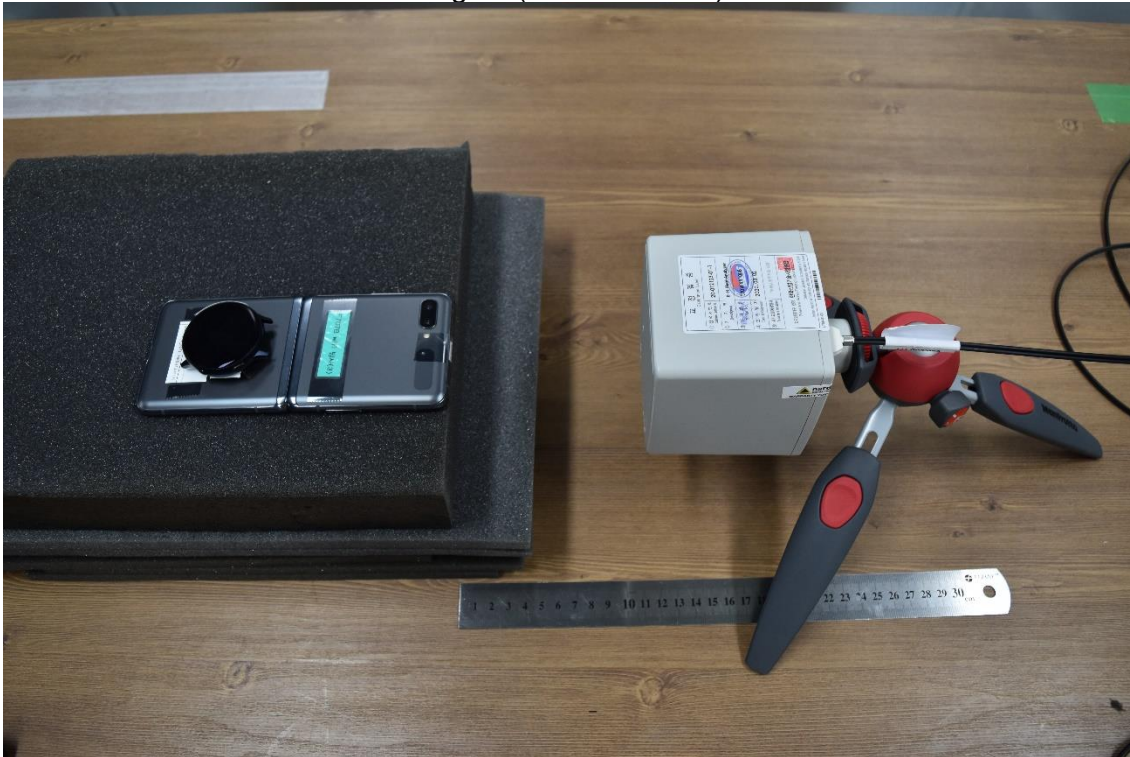

Edge 2 with USB cable (15cm distance)

Folded

Configuration 3 & 4
Edge 1 (15cm distance)

Edge 2 (15cm distance)

Edge 3 (15cm distance)

Edge 4 (15cm distance)

Top – charger above client (20cm distance)

Top – charger below client (20cm distance)

Edge 2 with USB cable (15cm distance)

Folded

Configuration 5 & 6
Edge 1 (15cm distance)

Edge 2 (15cm distance)

Edge 3 (15cm distance)

Edge 4 (15cm distance)

Top – charger below client (20cm distance)

Edge 2 with USB cable (15cm distance)