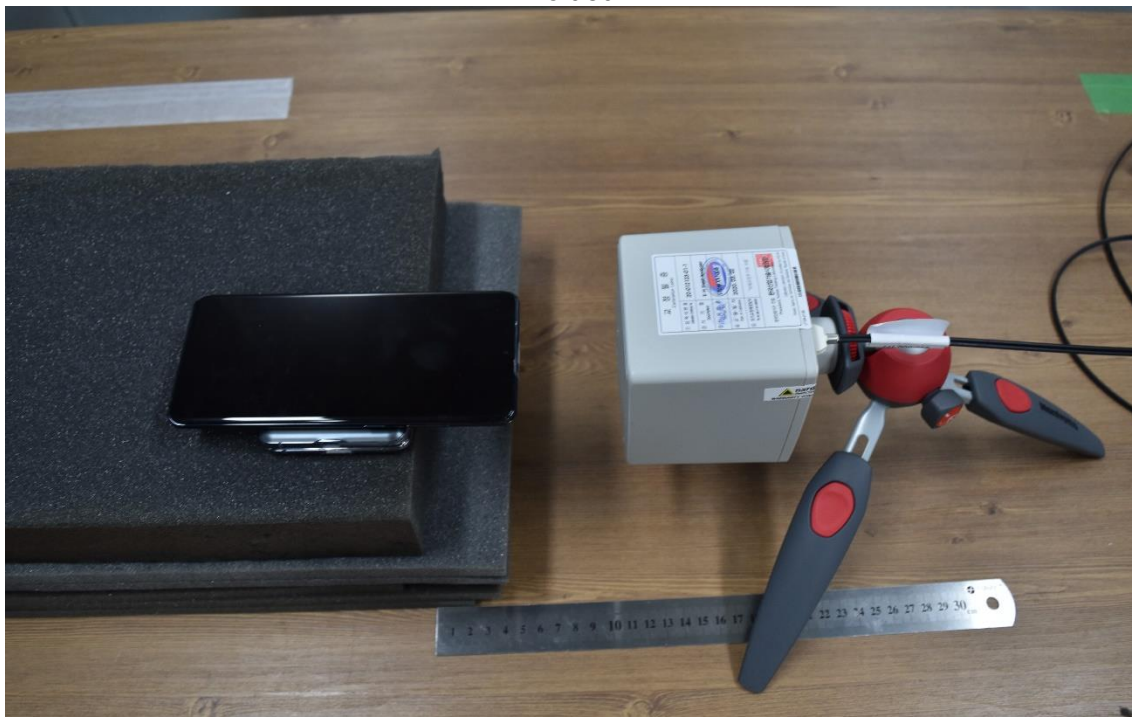

Edge 2 with USB cable (15cm distance)

Folded

Configuration 3 & 4
Edge 1 (15cm distance)

Edge 2 (15cm distance)

Edge 3 (15cm distance)

Edge 4 (15cm distance)

Top – charger above client (20cm distance)

Top – charger below client (20cm distance)

Edge 2 with USB cable (15cm distance)

Folded

Configuration 5 & 6
Edge 1 (15cm distance)

Edge 2 (15cm distance)

Edge 3 (15cm distance)

Edge 4 (15cm distance)

Top – charger below client (20cm distance)

Edge 2 with USB cable (15cm distance)