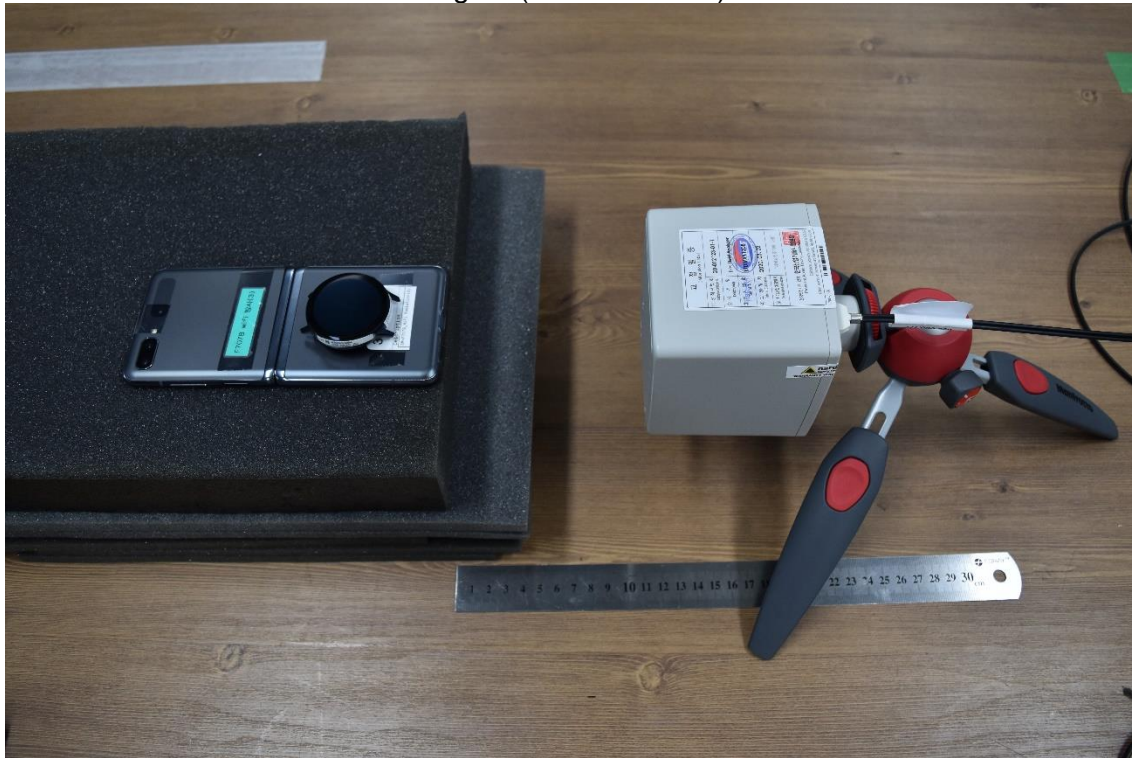

Edge 2 with USB cable (15cm distance)

Folded

Configuration 3 & 4
Edge 1 (15cm distance)

Edge 2 (15cm distance)

Edge 3 (15cm distance)

Edge 4 (15cm distance)

Top – charger above client (20cm distance)

Top – charger below client (20cm distance)

Edge 2 with USB cable (15cm distance)

Folded

Configuration 5 & 6
Edge 1 (15cm distance)

Edge 2 (15cm distance)

Edge 3 (15cm distance)

Edge 4 (15cm distance)

Top – charger below client (20cm distance)

Edge 2 with USB cable (15cm distance)