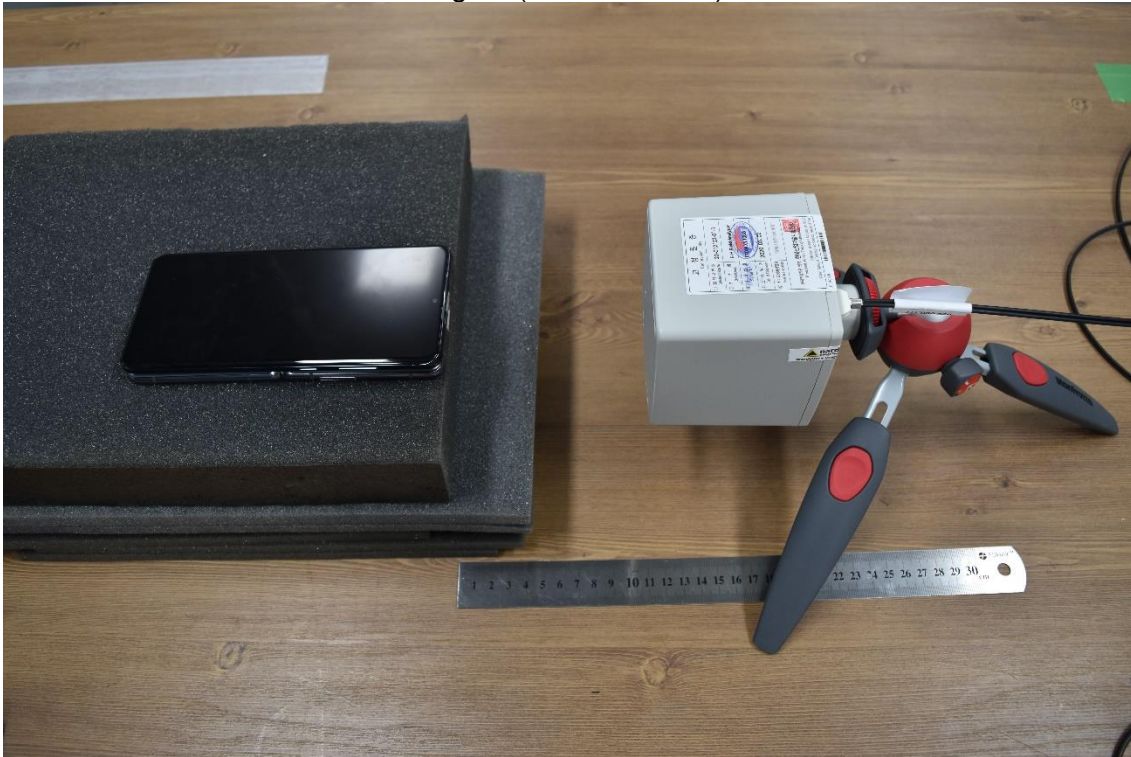

7. SETUP PHOTOS

Configuration 1 & 2

Edge 1 (15cm distance)

Edge 2 (15cm distance)

Edge 3 (15cm distance)

Edge 4 (15cm distance)

Top – charger above client (20cm distance)

Top – charger below client (20cm distance)

Edge 2 with USB cable (15cm distance)

Folded

Configuration 3 & 4
Edge 1 (15cm distance)

Edge 2 (15cm distance)

Edge 3 (15cm distance)

Edge 4 (15cm distance)

Top – charger above client (20cm distance)

Top – charger below client (20cm distance)

Edge 2 with USB cable (15cm distance)

Folded

Configuration 5 & 6
Edge 1 (15cm distance)

Edge 2 (15cm distance)

Edge 3 (15cm distance)

Edge 4 (15cm distance)

Top – charger below client (20cm distance)

Edge 2 with USB cable (15cm distance)