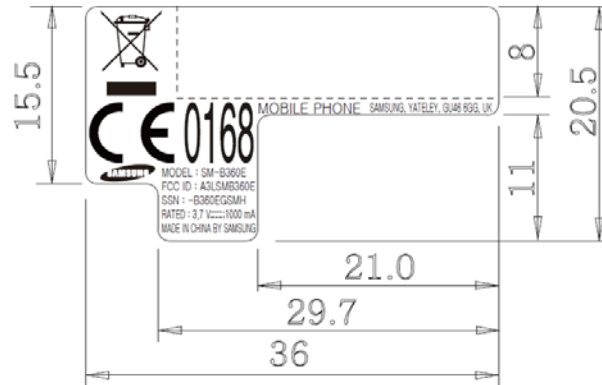

Label and Location

Model: SM-B360E
FCC ID: A3LSMB360E

Label:

Location:

Label is placed inside of the battery compartment.