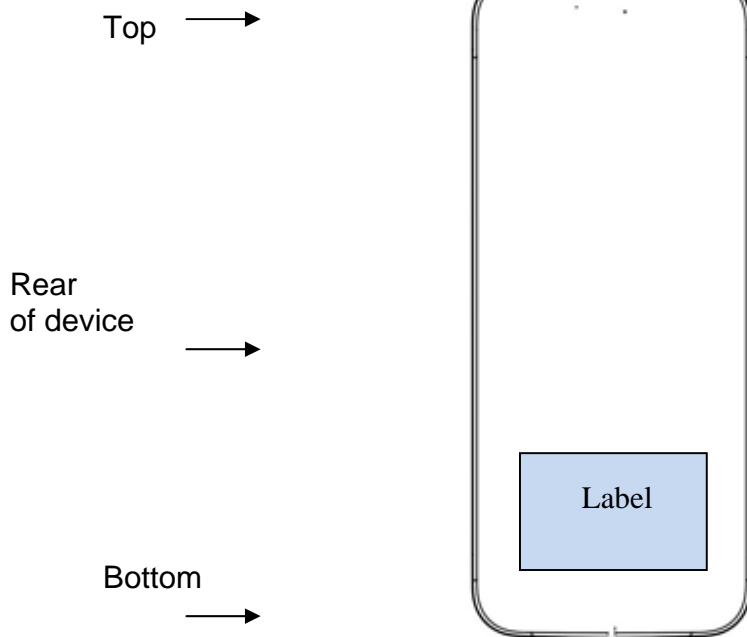

Label and Location

Model: SM-B360E
FCC ID: A3LSMB360E

Label:

Location:

Label is placed inside of the battery compartment.