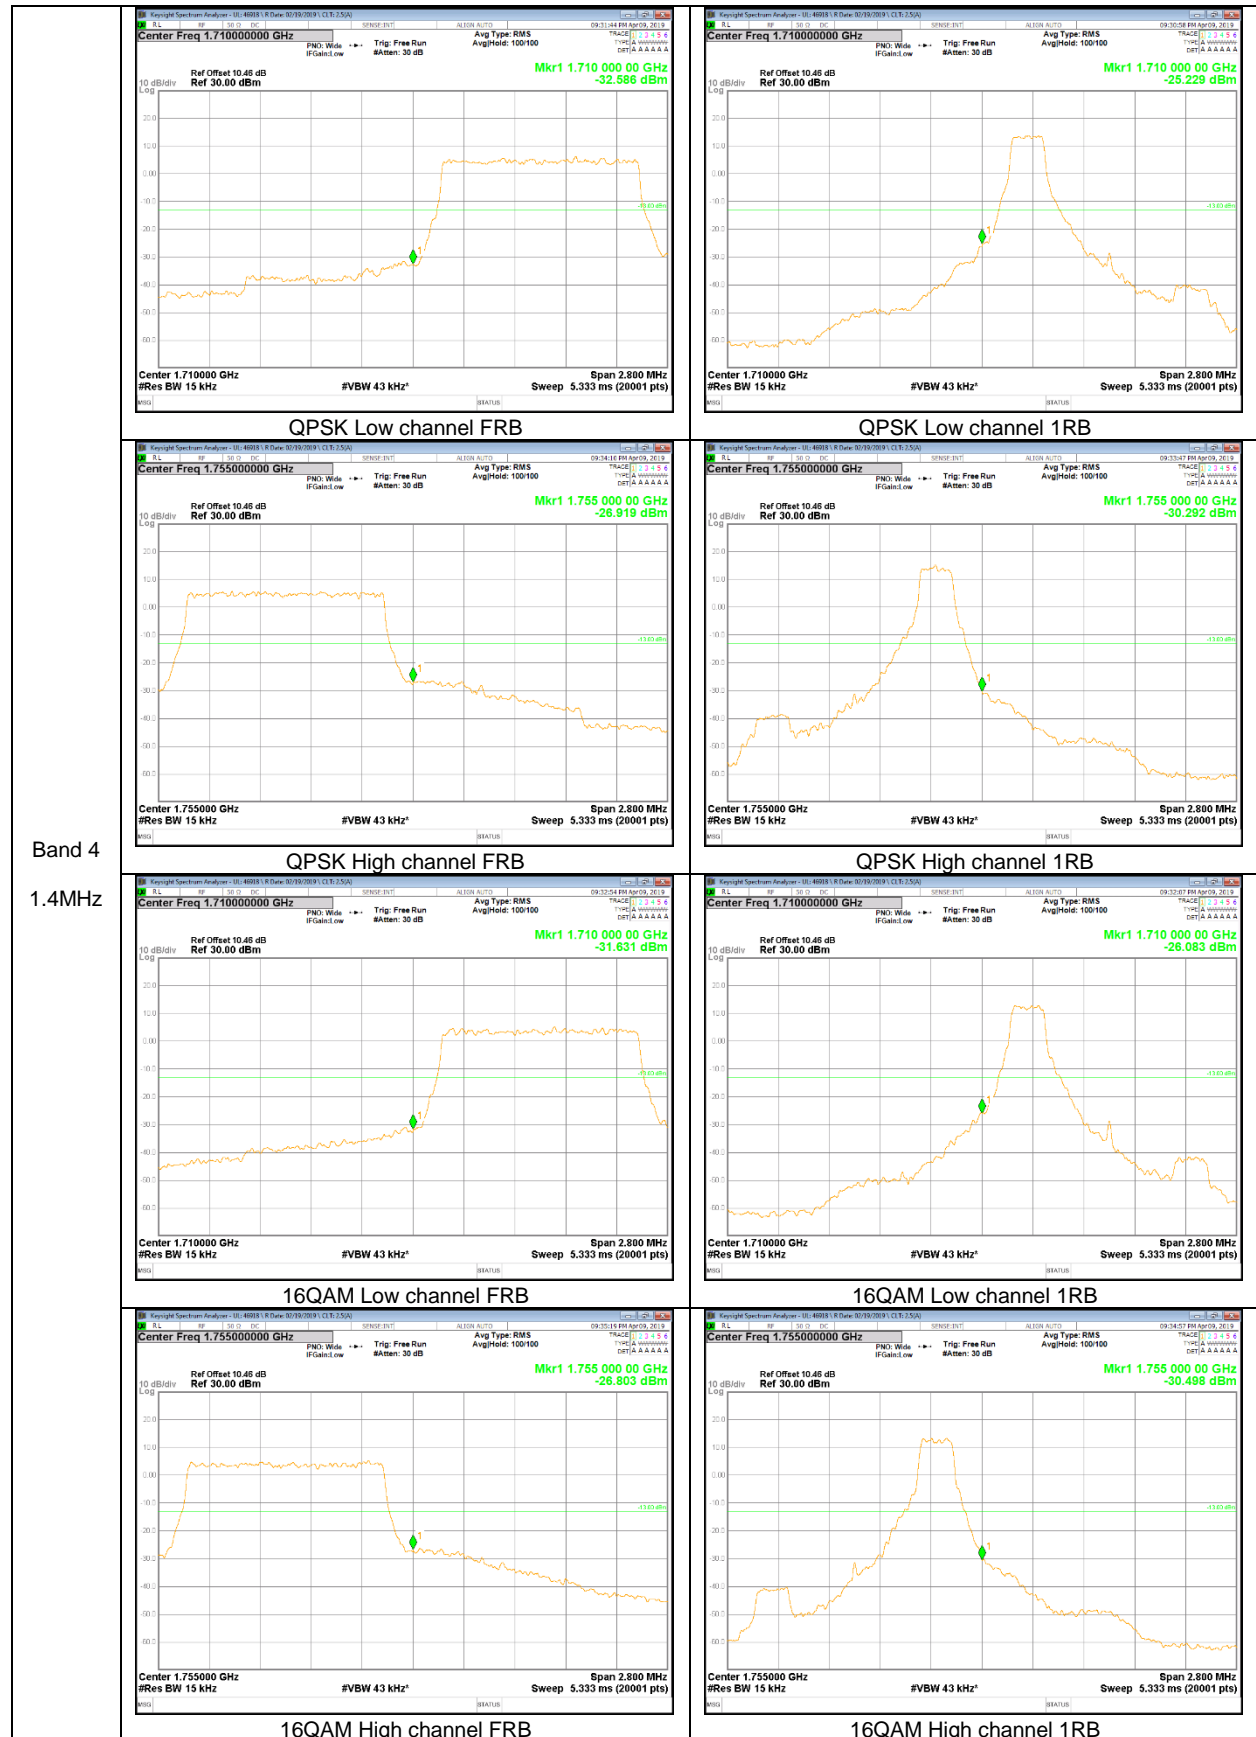

Band 4
15MHz

Band 4
10MHz

Band 4
5MHz

Band 4
3MHz

Band 4
 1.4MHz

LTE Band 5

Band 5
1.4MHz

LTE Band 12

Band 12
 10MHz

Band 12
 1.4MHz

9.2.2. EMISSION MASK RESULT

LTE Band 41

Band 41
20MHz