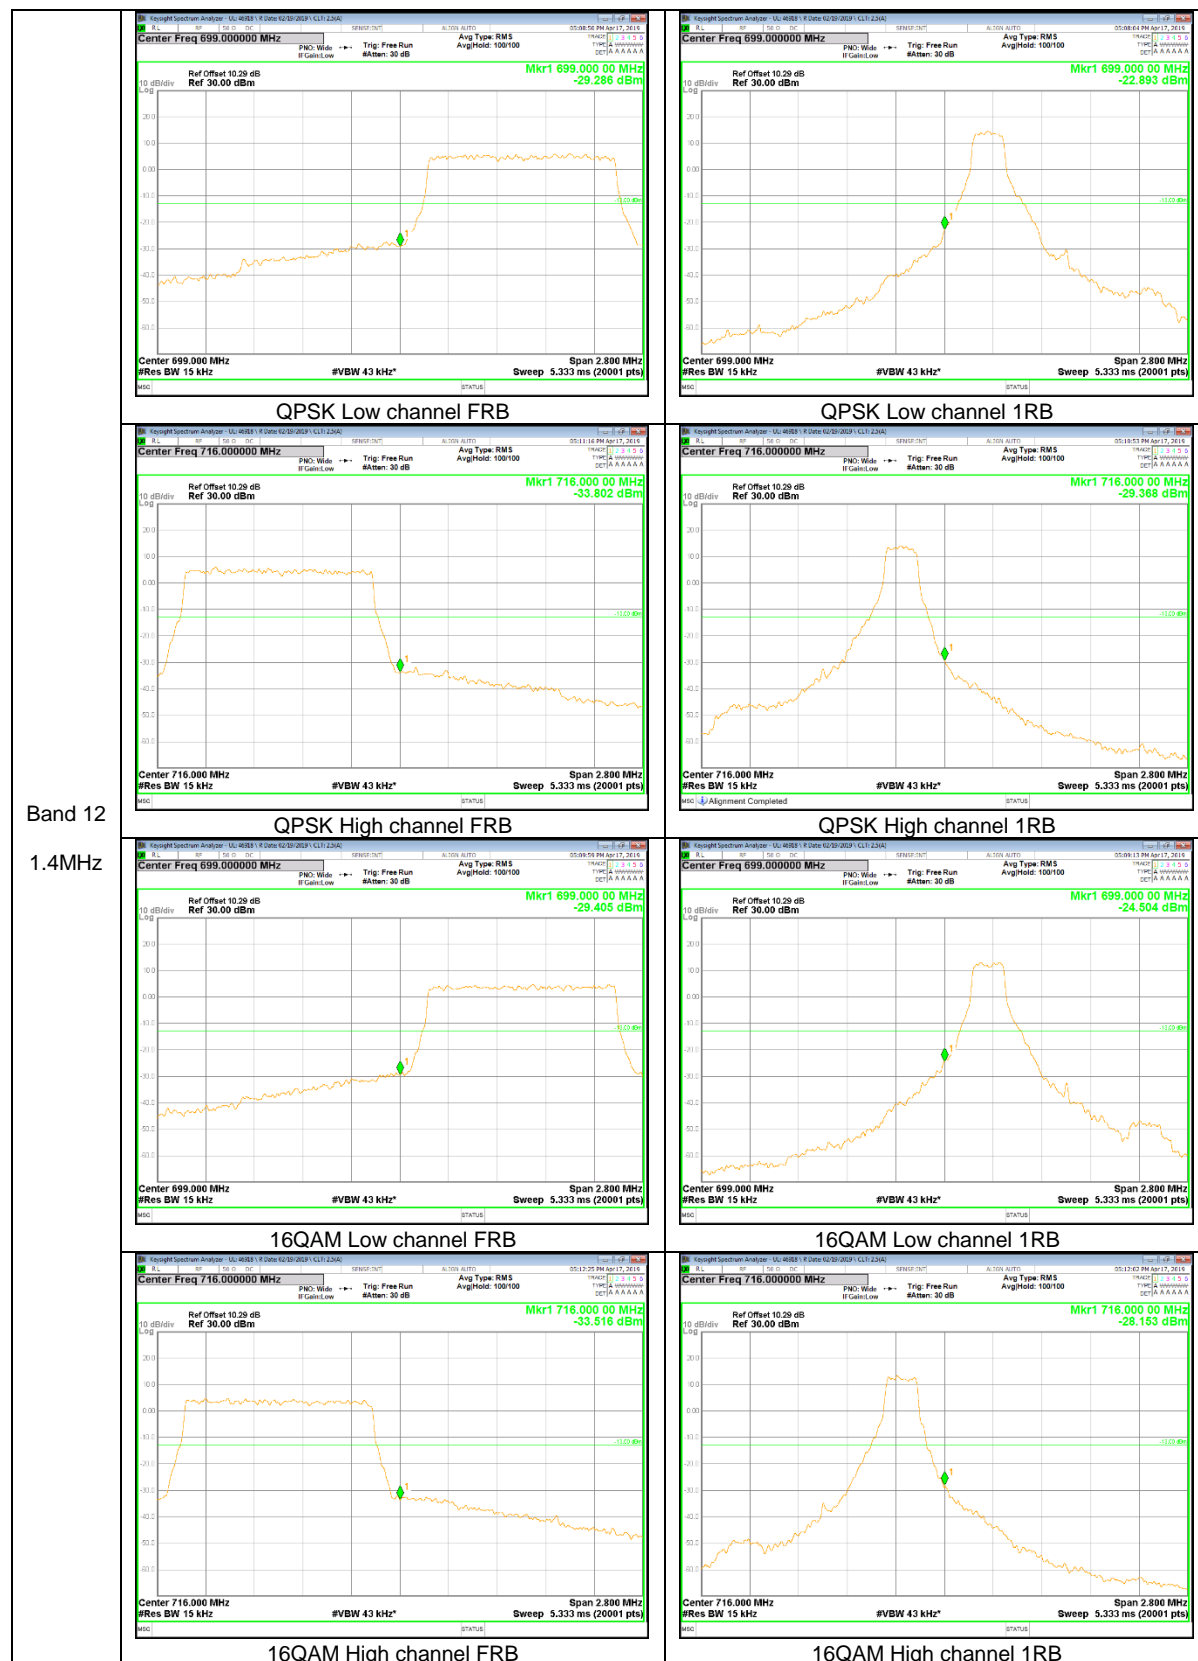

Band 4
15MHz

Band 4
10MHz

Band 4
5MHz

Band 4
3MHz

Band 4
 1.4MHz

LTE Band 5

Band 5
1.4MHz

LTE Band 12

Band 12
 10MHz

Band 12
 1.4MHz

9.2.2. EMISSION MASK RESULT

LTE Band 41

Band 41
20MHz