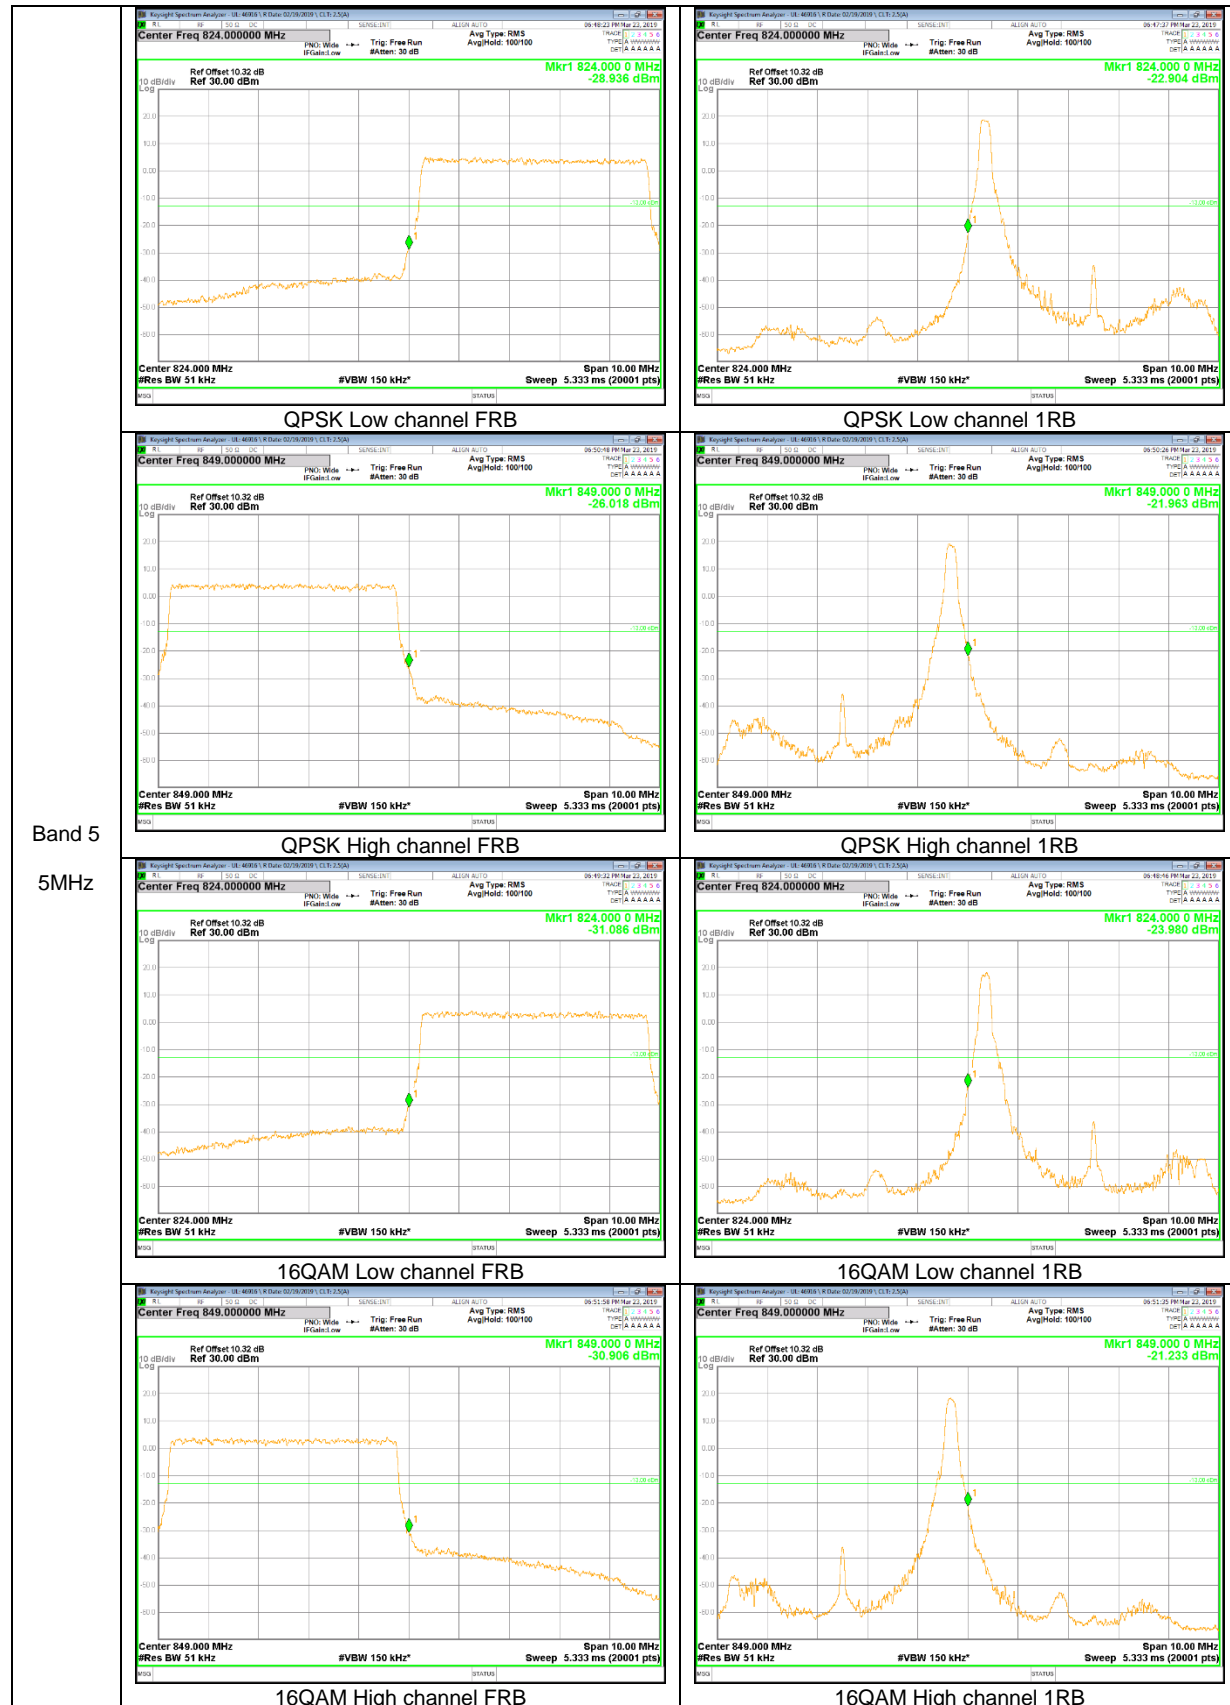

Band 4
15MHz

Band 4
10MHz

Band 4
5MHz

Band 4
3MHz

Band 4
 1.4MHz

LTE Band 5

Band 5
1.4MHz

LTE Band 12

Band 12
 10MHz

Band 12
 1.4MHz

9.2.2. EMISSION MASK RESULT

LTE Band 41

Band 41
20MHz