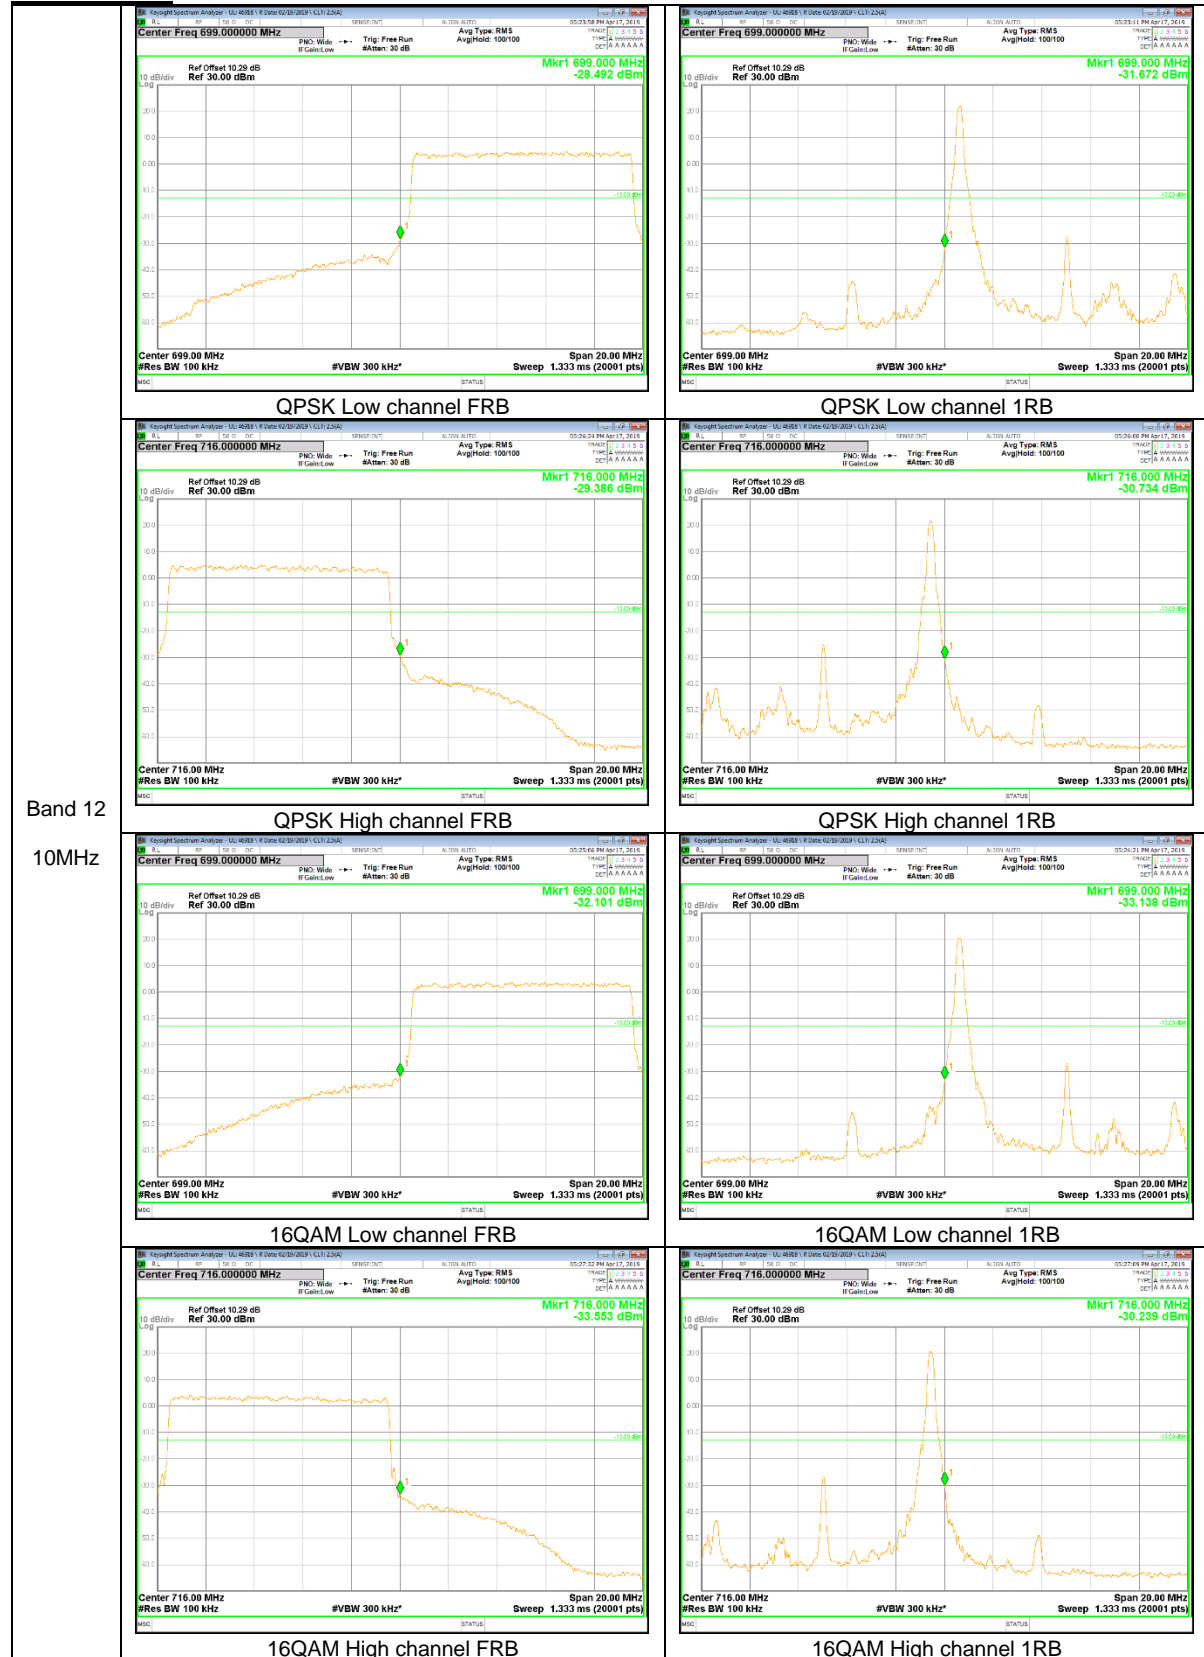

Band 4
15MHz

Band 4
10MHz

Band 4
5MHz

Band 4
3MHz

Band 4
 1.4MHz

LTE Band 5

Band 5
1.4MHz

LTE Band 12

Band 12
 10MHz

Band 12
 1.4MHz

9.2.2. EMISSION MASK RESULT

LTE Band 41

Band 41
20MHz