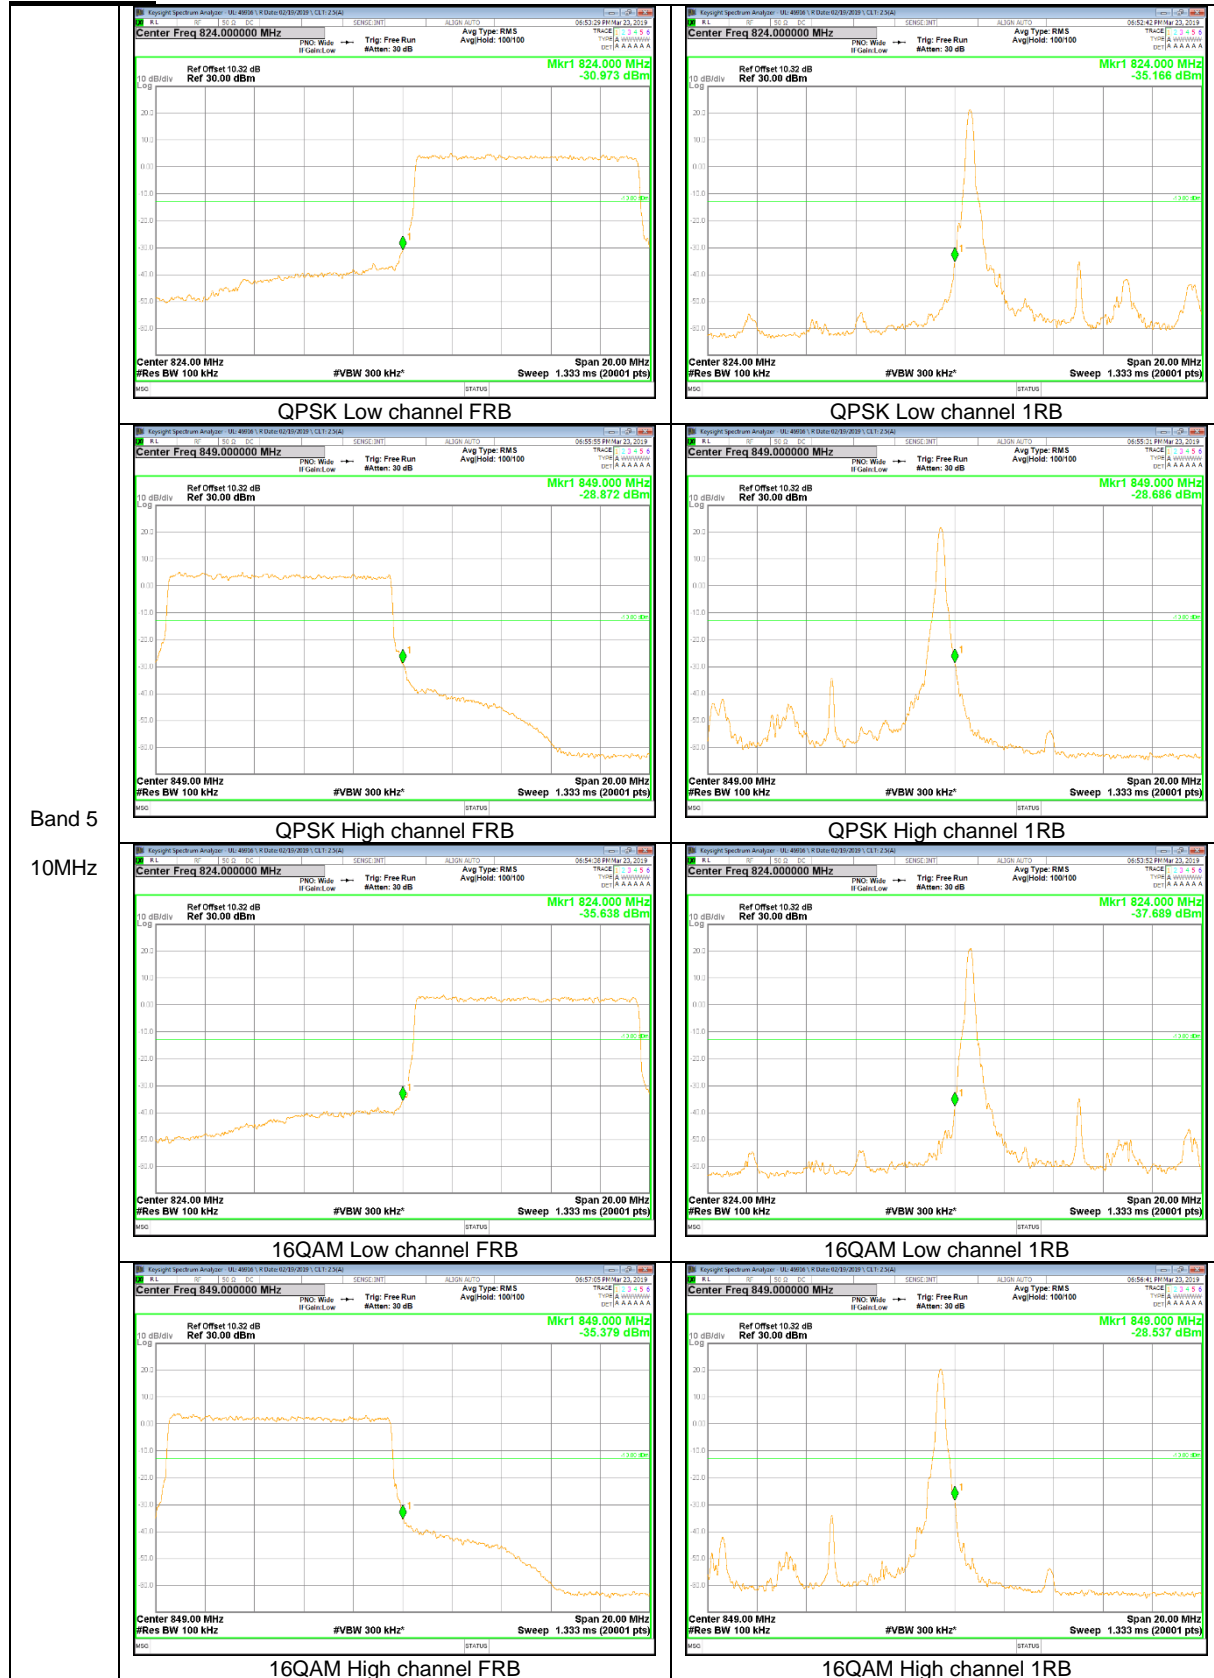

Band 4
15MHz

Band 4
10MHz

Band 4
5MHz

Band 4
3MHz

Band 4
 1.4MHz

LTE Band 5

Band 5
1.4MHz

LTE Band 12

Band 12
 10MHz

Band 12
 1.4MHz

9.2.2. EMISSION MASK RESULT

LTE Band 41

Band 41
20MHz