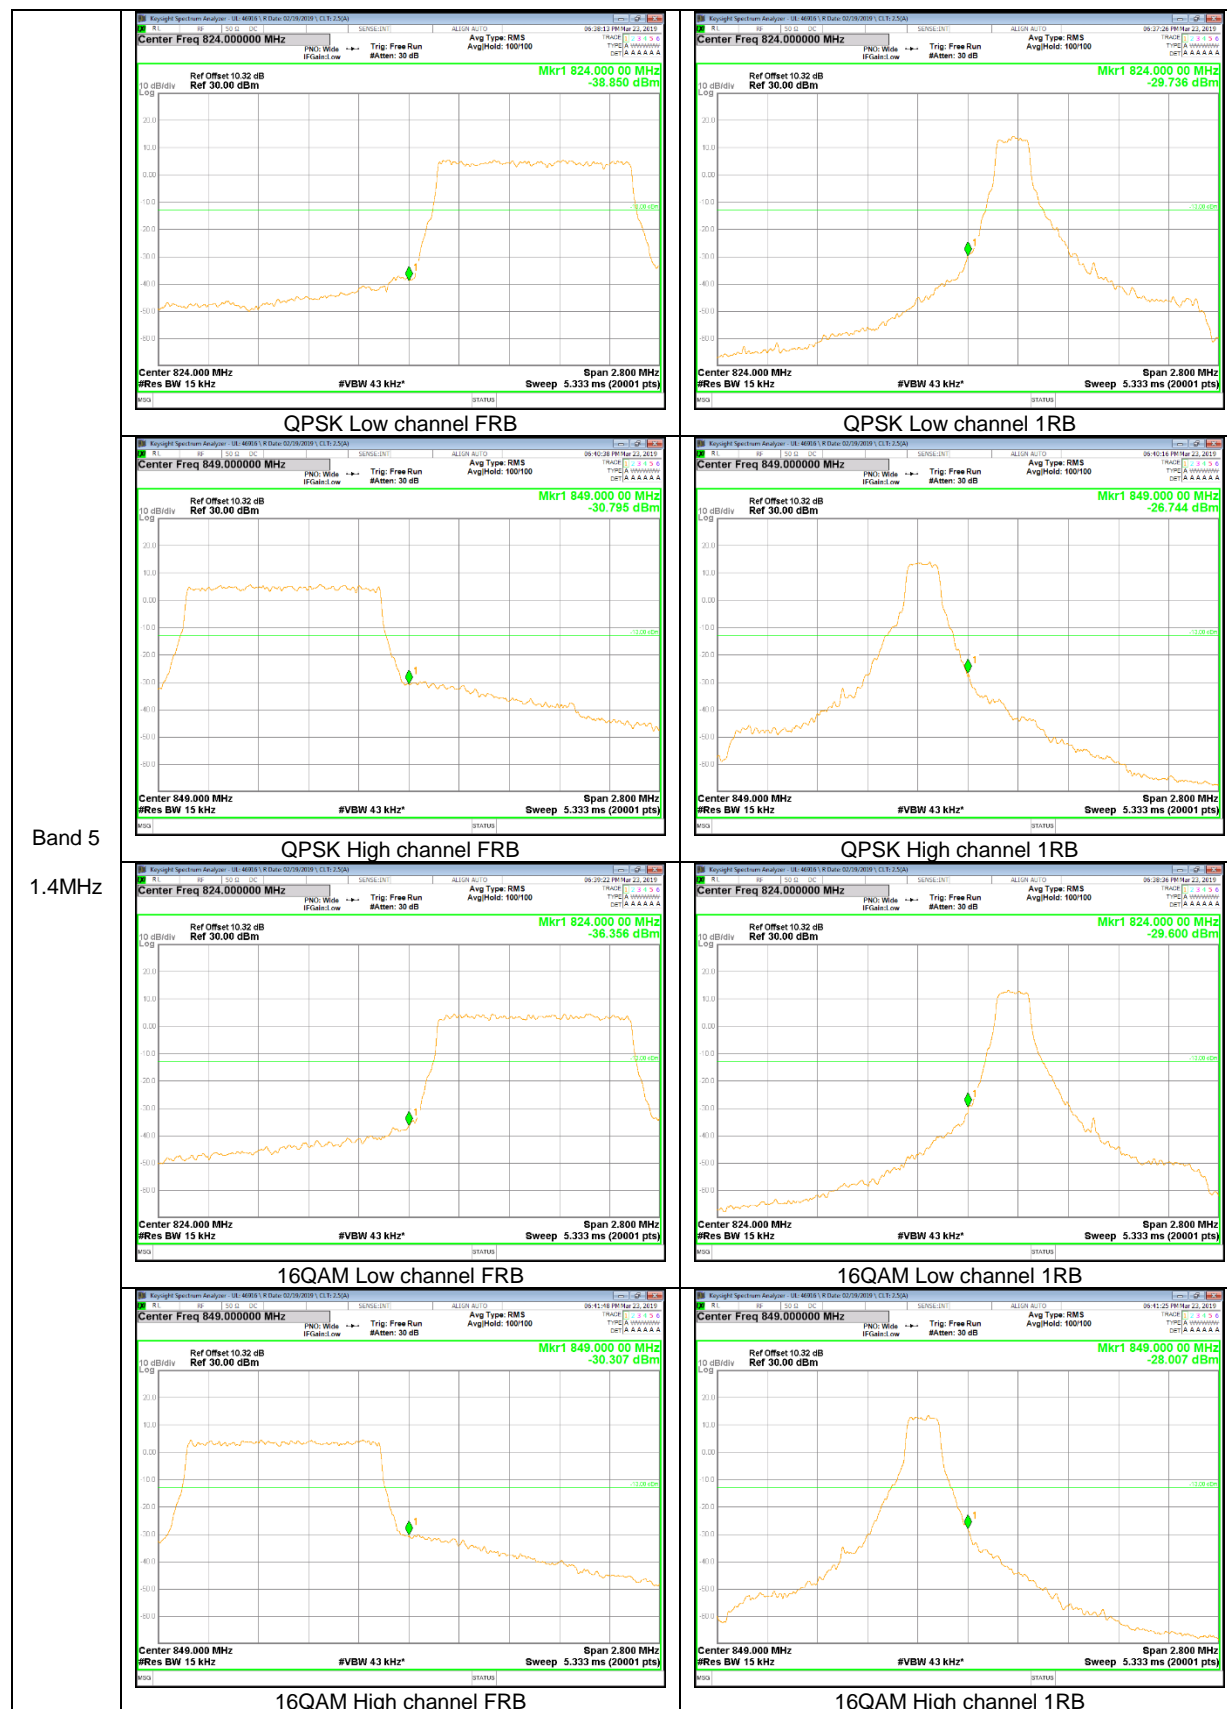

Band 4
15MHz

Band 4
10MHz

Band 4
5MHz

Band 4
3MHz

Band 4
 1.4MHz

LTE Band 5

Band 5
1.4MHz

LTE Band 12

Band 12
 10MHz

Band 12
 1.4MHz

9.2.2. EMISSION MASK RESULT

LTE Band 41

Band 41
20MHz