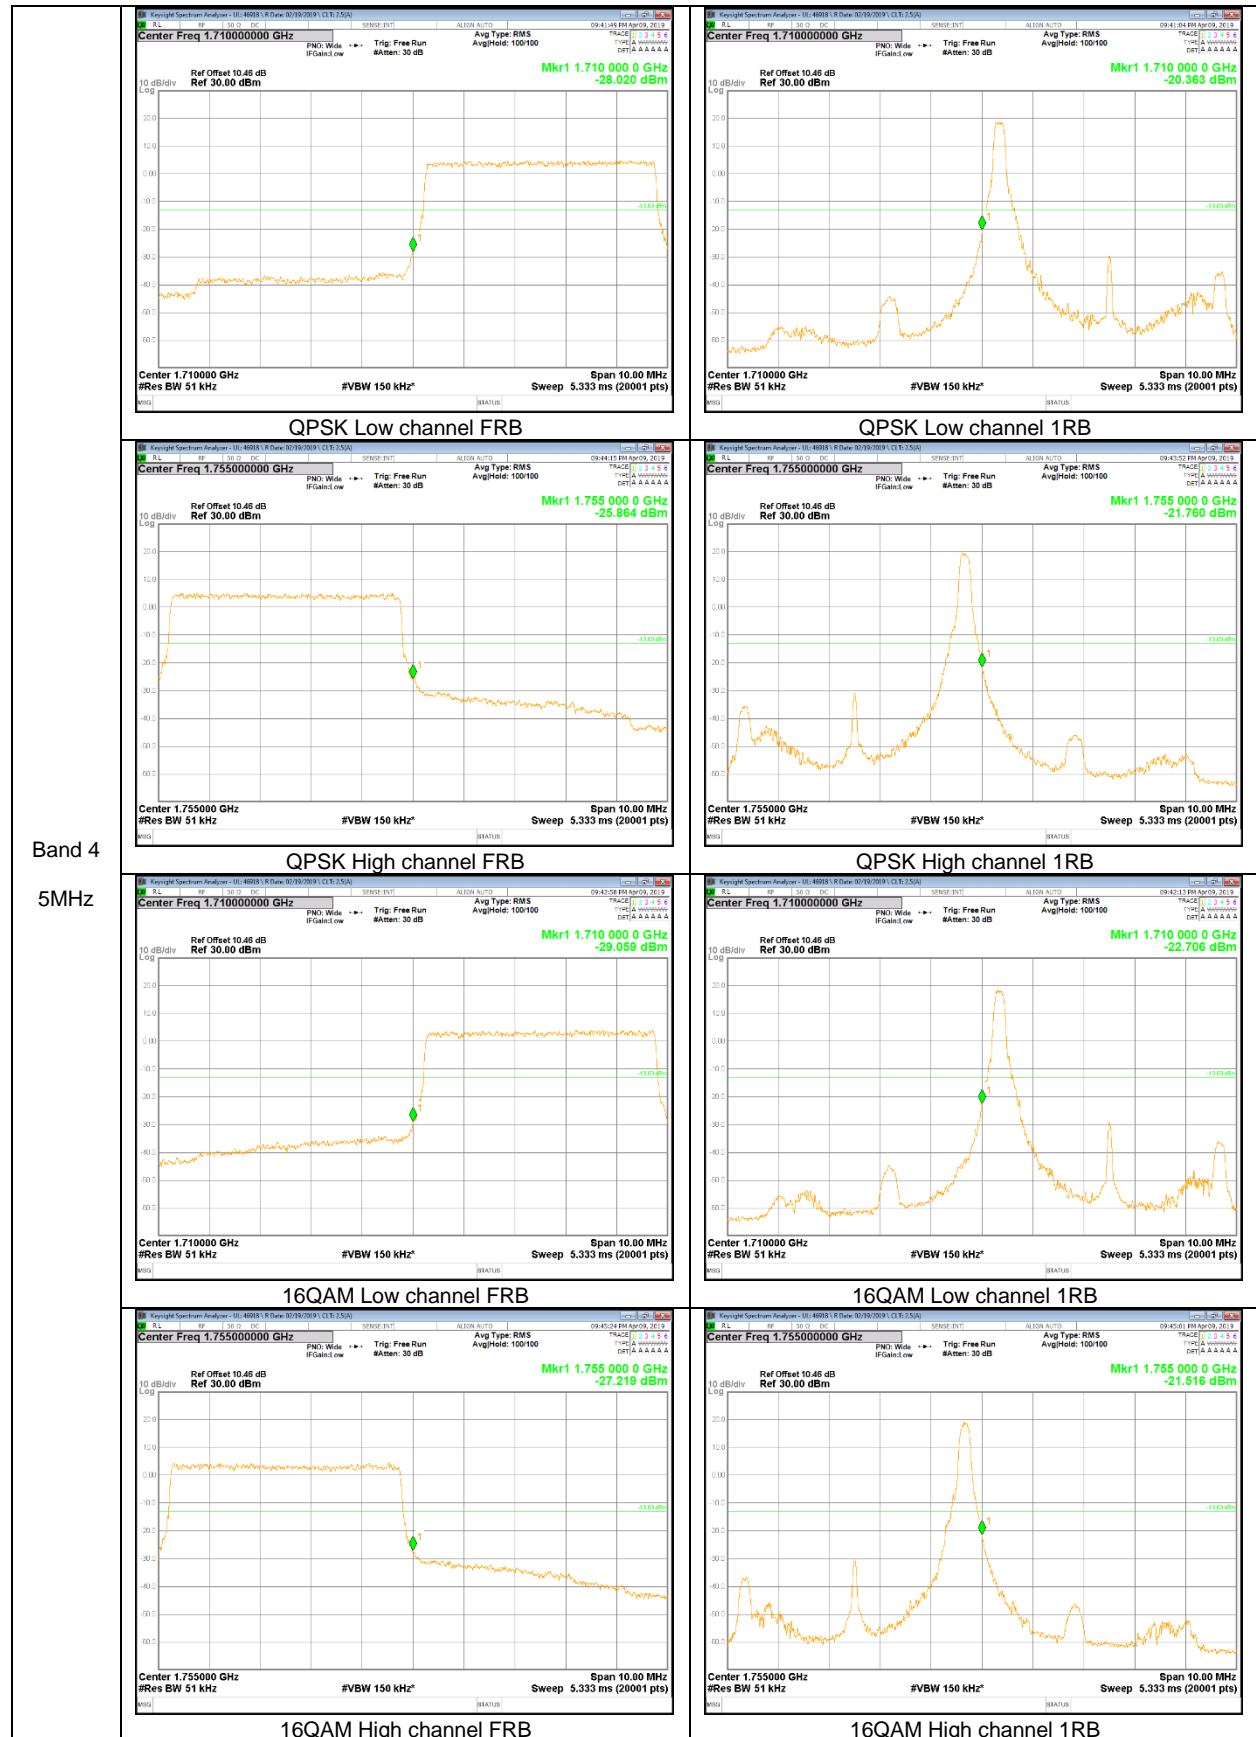

Band 4
15MHz

Band 4
10MHz

Band 4
5MHz

Band 4
3MHz

Band 4
 1.4MHz

LTE Band 5

Band 5
1.4MHz

LTE Band 12

Band 12
 10MHz

Band 12
 1.4MHz

9.2.2. EMISSION MASK RESULT

LTE Band 41

Band 41
20MHz