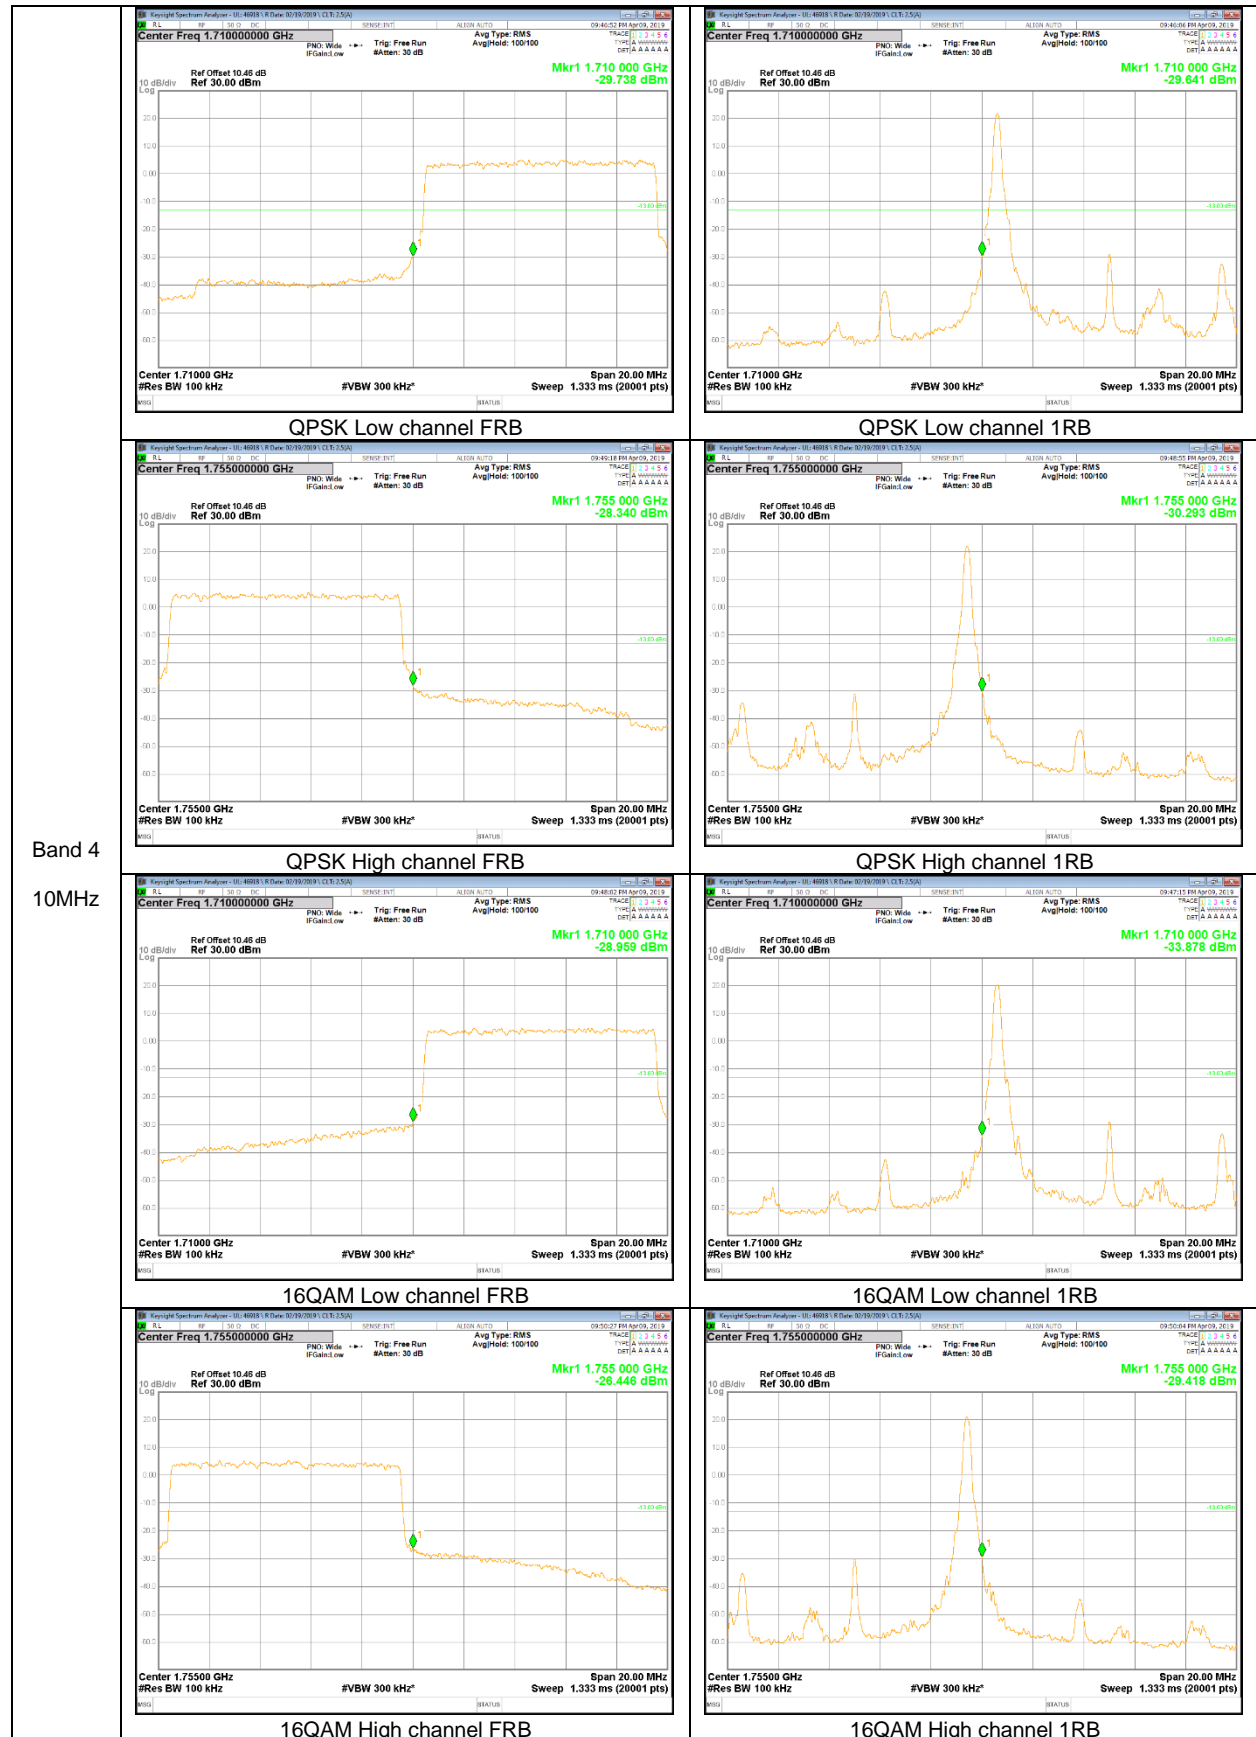

Band 4
15MHz

Band 4
10MHz

Band 4
5MHz

Band 4
3MHz

Band 4
 1.4MHz

LTE Band 5

Band 5
1.4MHz

LTE Band 12

Band 12
 10MHz

Band 12
 1.4MHz

9.2.2. EMISSION MASK RESULT

LTE Band 41

Band 41
20MHz