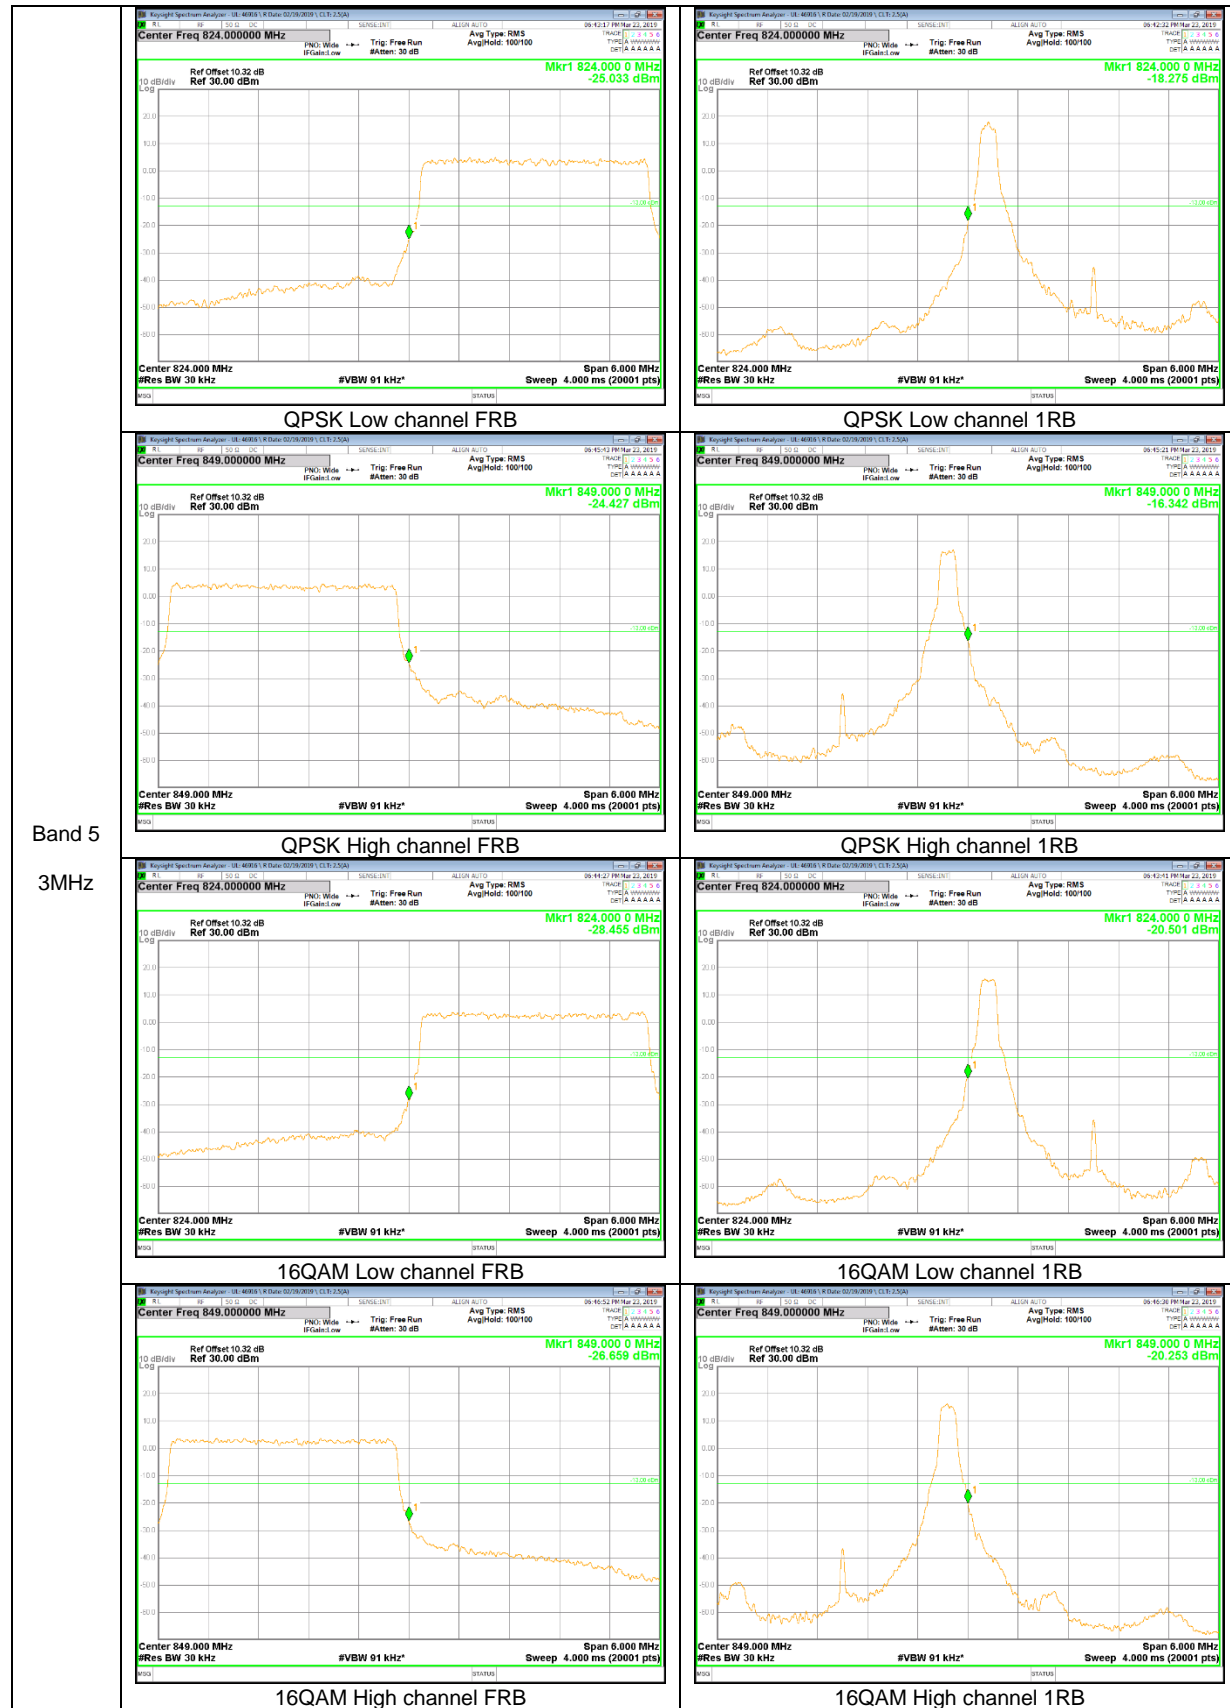

Band 4
15MHz

Band 4
10MHz

Band 4
5MHz

Band 4
3MHz

Band 4
 1.4MHz

LTE Band 5

Band 5
1.4MHz

LTE Band 12

Band 12
 10MHz

Band 12
 1.4MHz

9.2.2. EMISSION MASK RESULT

LTE Band 41

Band 41
20MHz