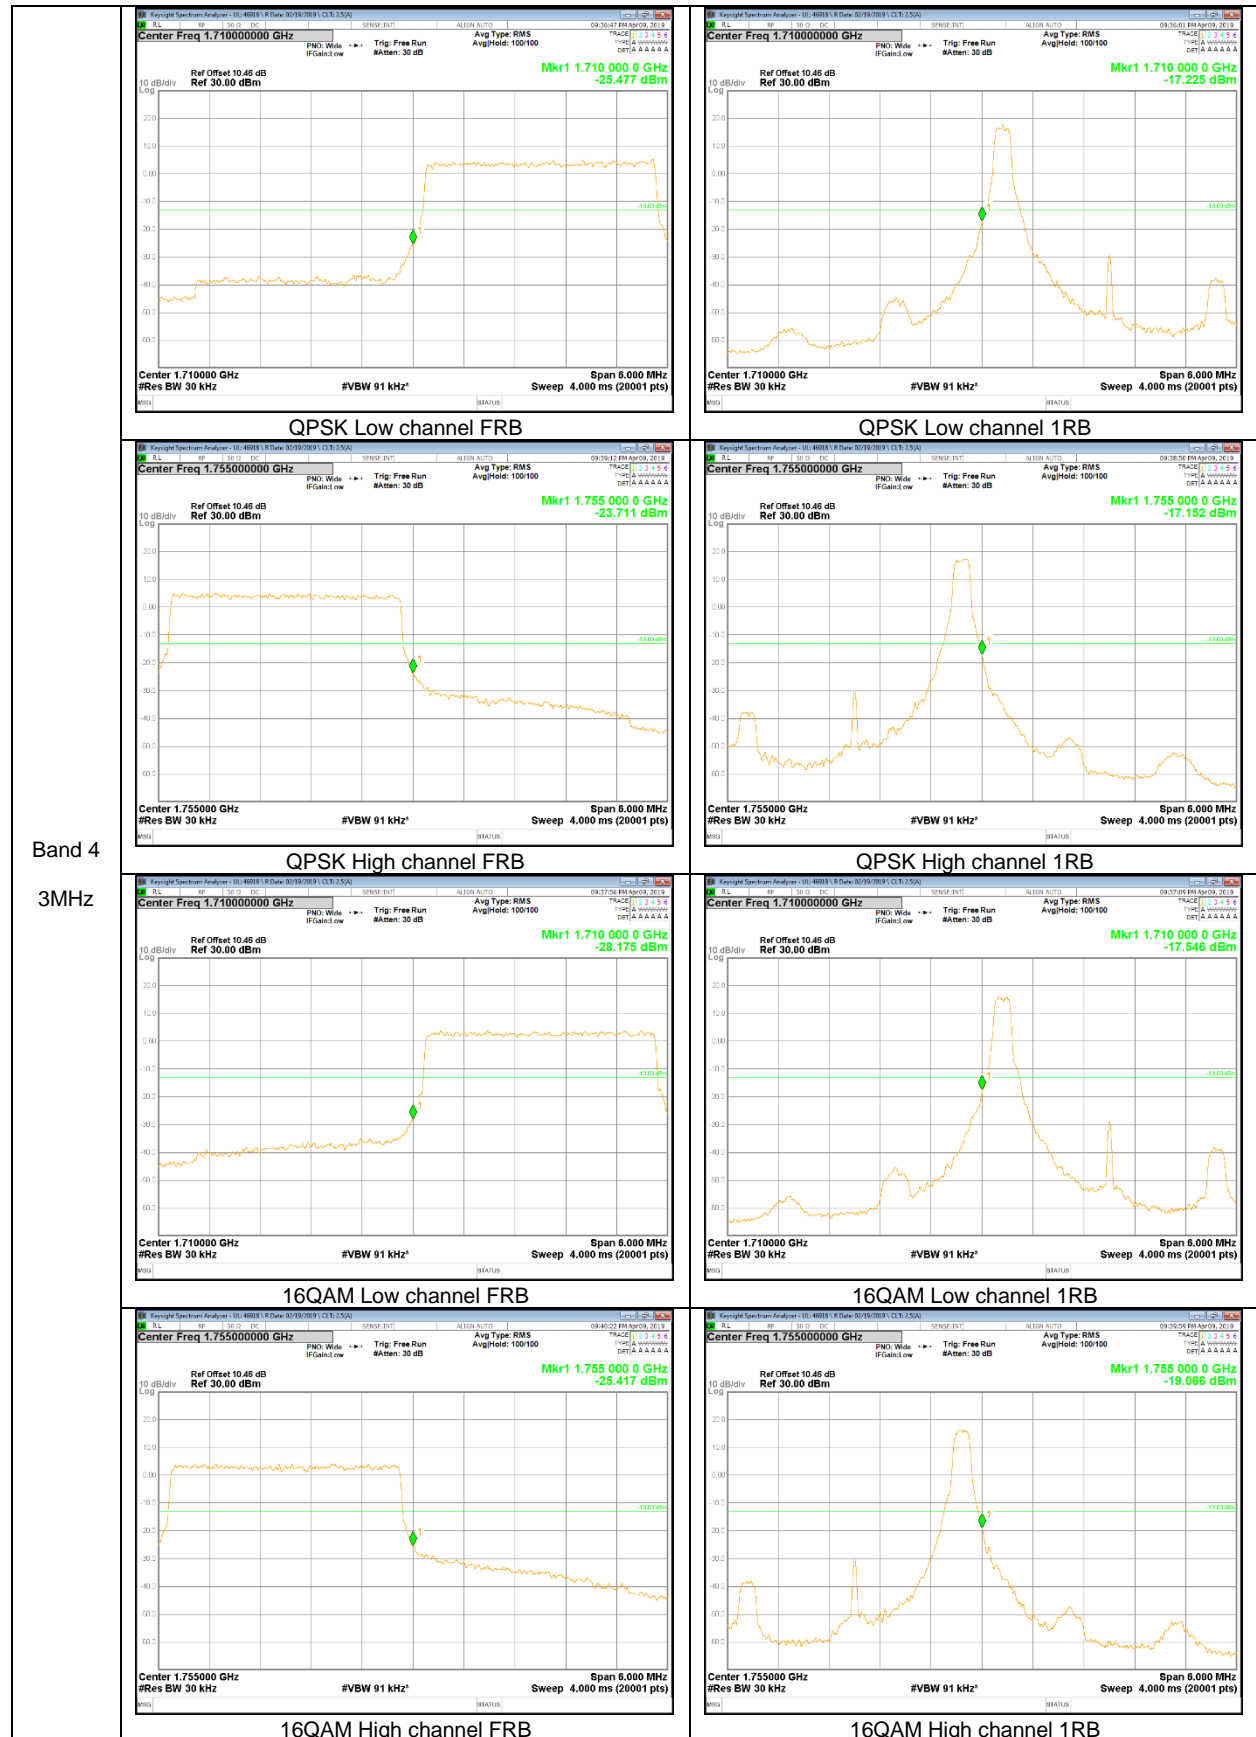

Band 4
15MHz

Band 4
10MHz

Band 4
5MHz

Band 4
3MHz

Band 4
 1.4MHz

LTE Band 5

Band 5
1.4MHz

LTE Band 12

Band 12
 10MHz

Band 12
 1.4MHz

9.2.2. EMISSION MASK RESULT

LTE Band 41

Band 41
20MHz