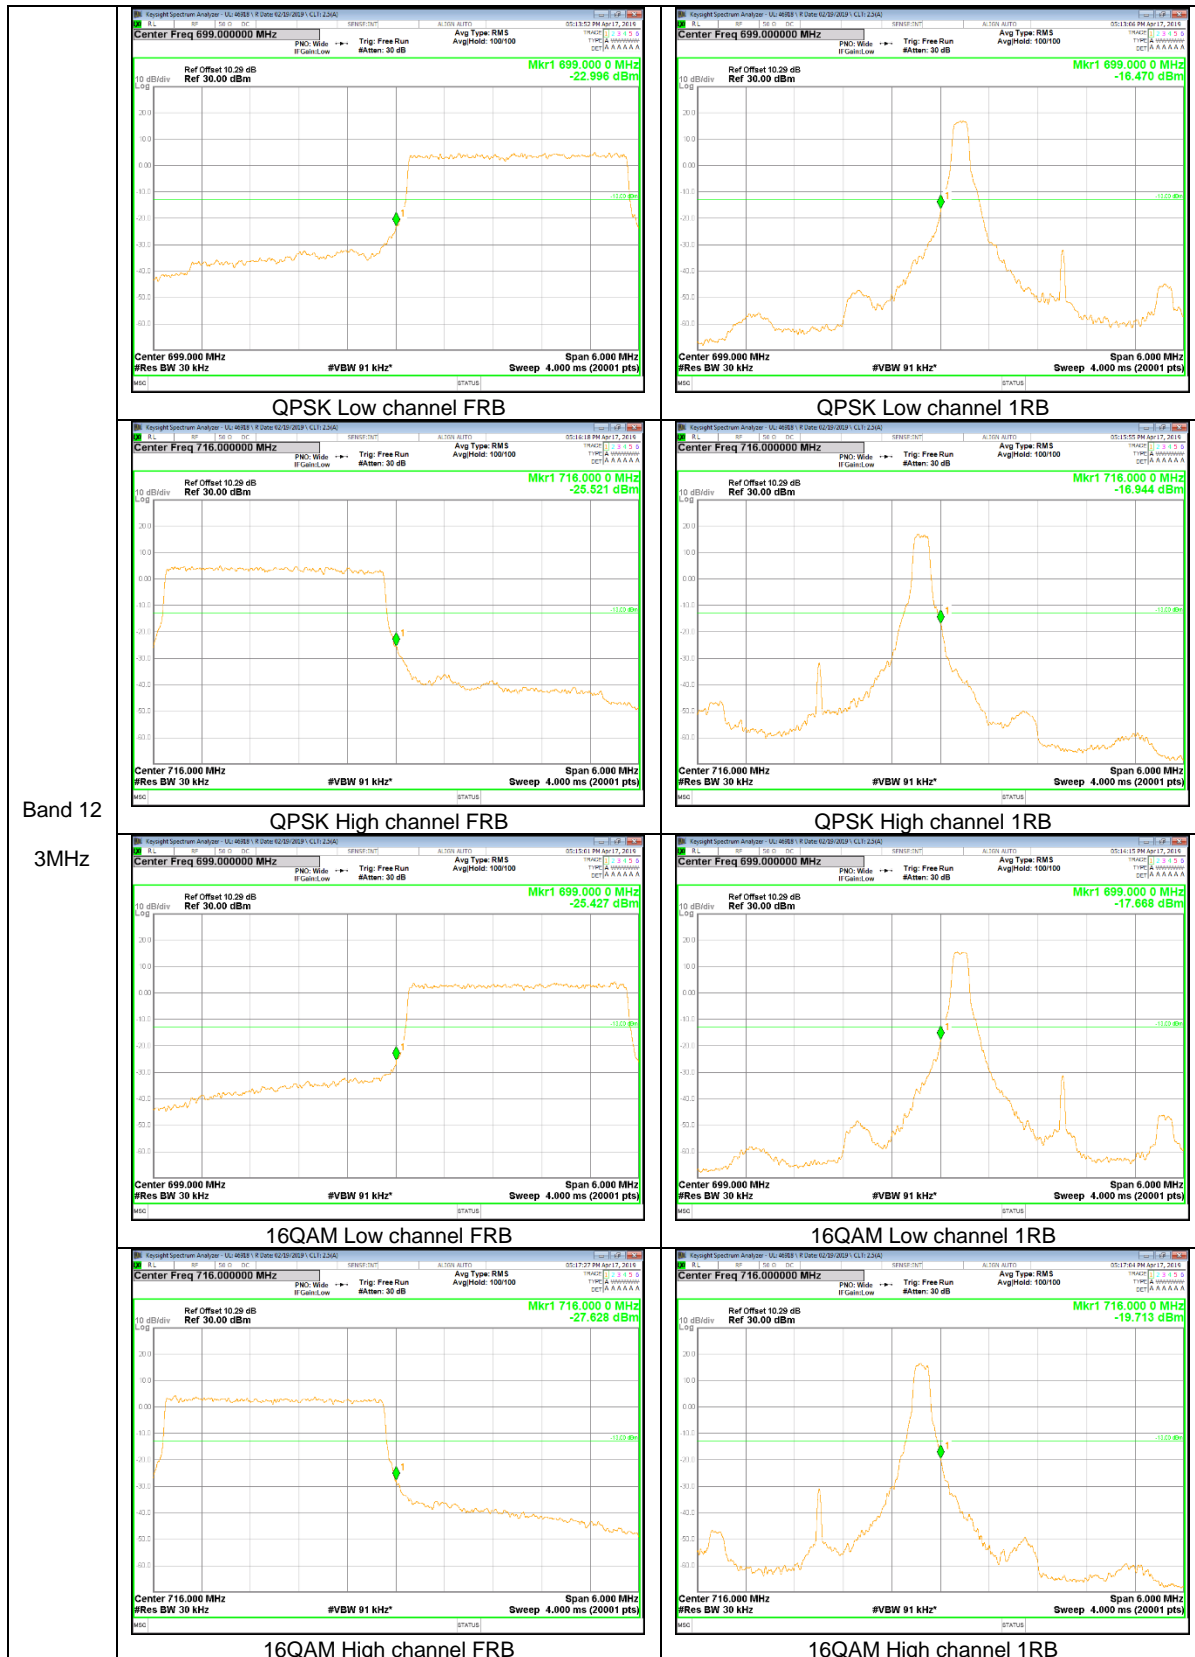

Band 4
15MHz

Band 4
10MHz

Band 4
5MHz

Band 4
3MHz

Band 4
 1.4MHz

LTE Band 5

Band 5
1.4MHz

LTE Band 12

Band 12
 10MHz

Band 12
 1.4MHz

9.2.2. EMISSION MASK RESULT

LTE Band 41

Band 41
20MHz