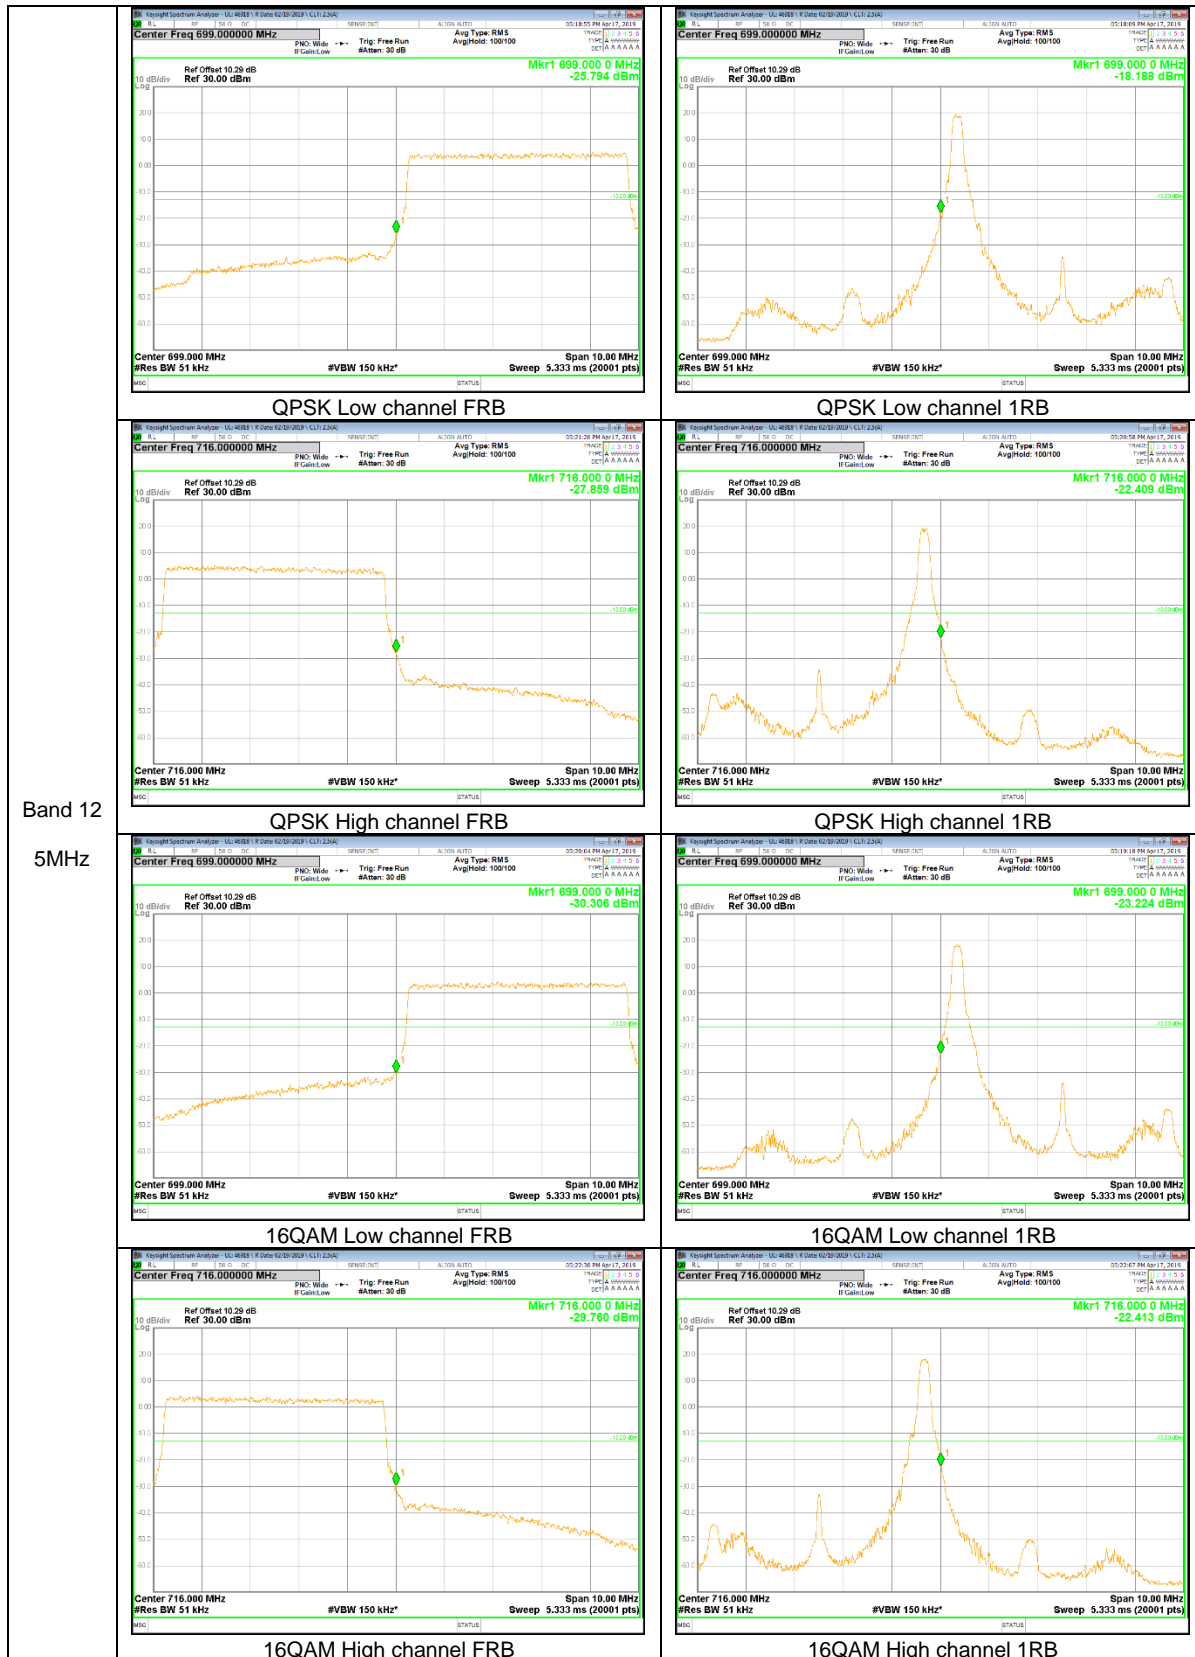

Band 4
15MHz

Band 4
10MHz

Band 4
5MHz

Band 4
3MHz

Band 4
 1.4MHz

LTE Band 5

Band 5
1.4MHz

LTE Band 12

Band 12
 10MHz

Band 12
 1.4MHz

9.2.2. EMISSION MASK RESULT

LTE Band 41

Band 41
20MHz