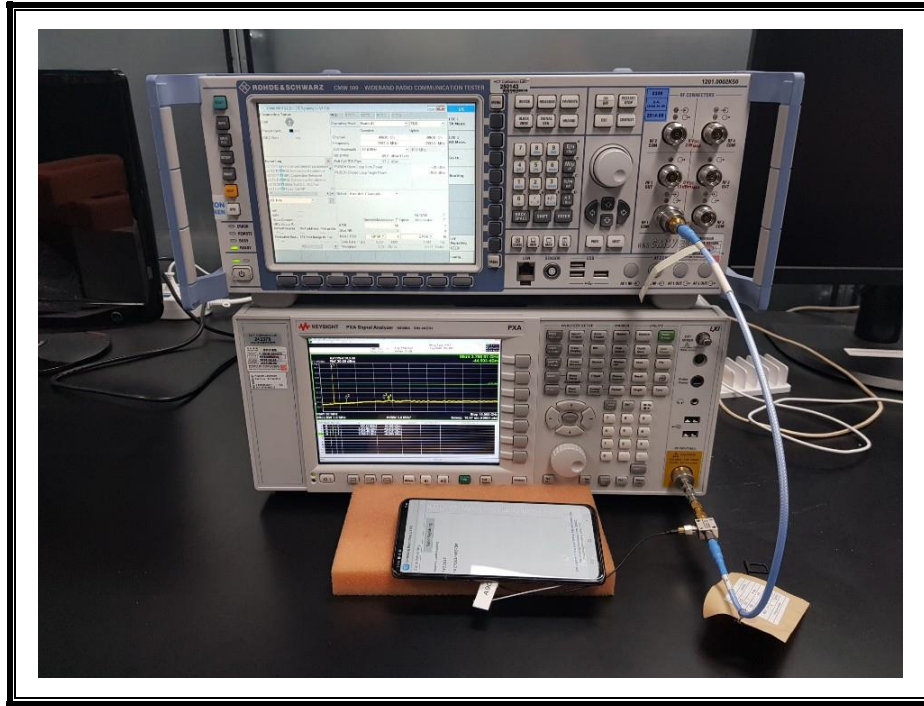

10. SETUP PHOTOS

ANTENNA PORT CONDUCTED RF MEASUREMENT SETUP

RADIATED RF MEASUREMENT SETUP (ABOVE 1 GHz)

RADIATED RF MEASUREMENT SETUP FOR PORTABLE CONFIGURATION

RADIATED RF MEASUREMENT SETUP FOR PORTABLE CONFIGURATION(Camera Pop_up)