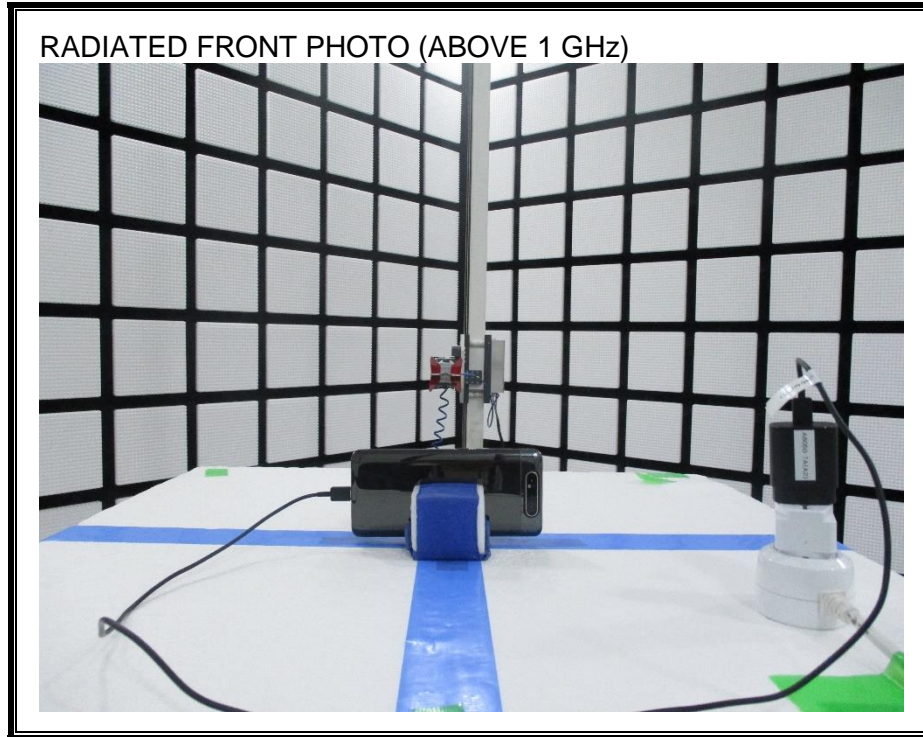

10. SETUP PHOTOS

ANTENNA PORT CONDUCTED RF MEASUREMENT SETUP

RADIATED RF MEASUREMENT SETUP (ABOVE 1 GHz)

RADIATED RF MEASUREMENT SETUP FOR PORTABLE CONFIGURATION

RADIATED RF MEASUREMENT SETUP FOR PORTABLE CONFIGURATION(Camera Pop_up)