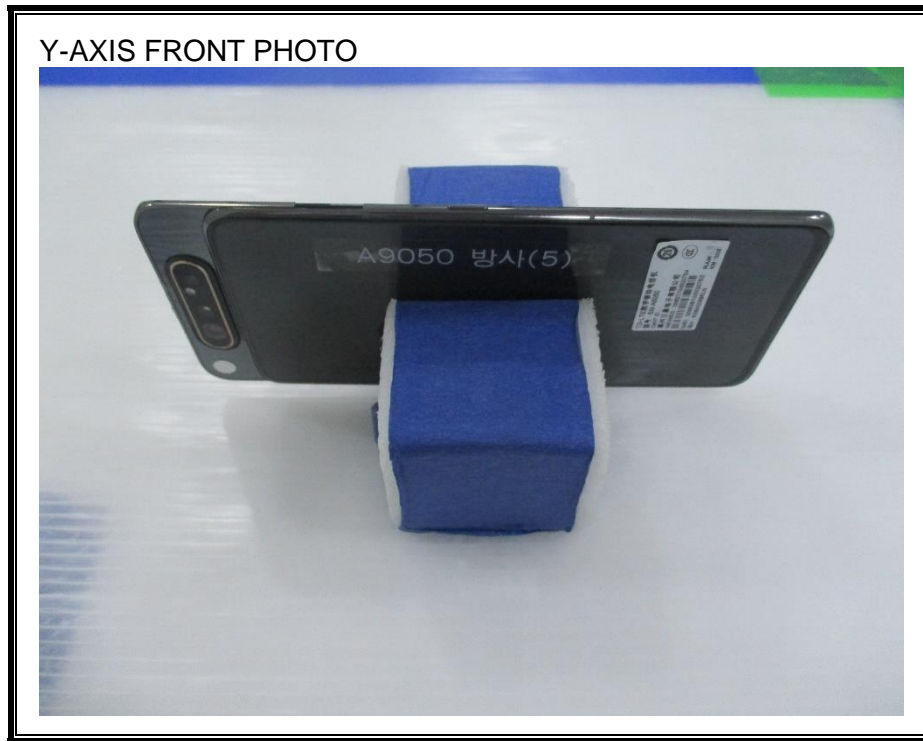

10. SETUP PHOTOS

ANTENNA PORT CONDUCTED RF MEASUREMENT SETUP

RADIATED RF MEASUREMENT SETUP (ABOVE 1 GHz)

RADIATED RF MEASUREMENT SETUP FOR PORTABLE CONFIGURATION

RADIATED RF MEASUREMENT SETUP FOR PORTABLE CONFIGURATION(Camera Pop_up)