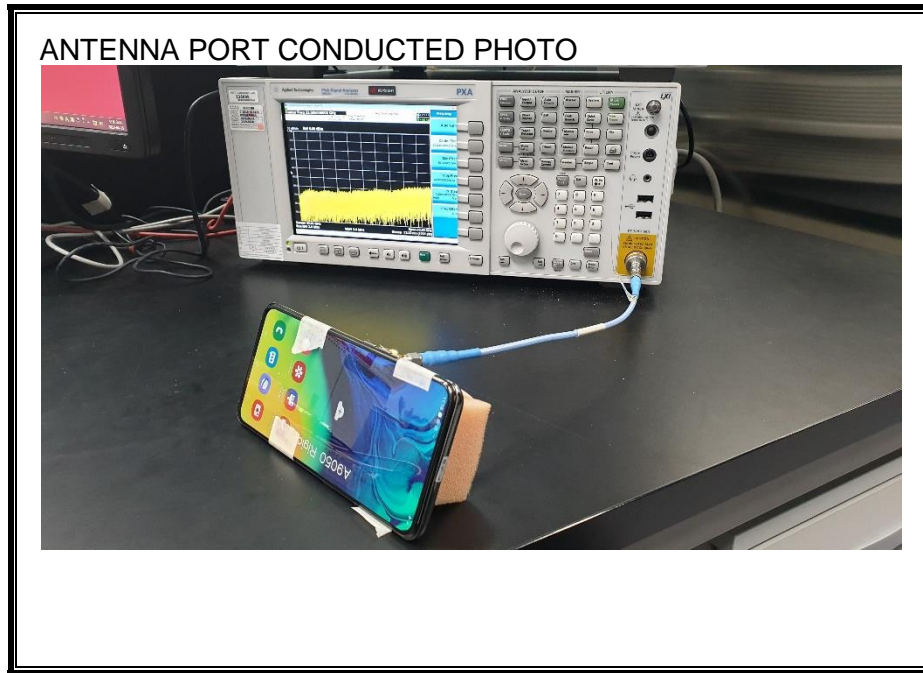

13. SETUP PHOTOS

ANTENNA PORT CONDUCTED RF MEASUREMENT SETUP

RADIATED RF MEASUREMENT SETUP (BELOW 1 GHz)

RADIATED RF MEASUREMENT SETUP (ABOVE 1 GHz)

RADIATED RF MEASUREMENT SETUP FOR PORTABLE CONFIGURATION [Normal mode]

RADIATED RF MEASUREMENT SETUP FOR PORTABLE CONFIGURATION [camera pop up mode]

POWERLINE CONDUCTED EMISSIONS MEASUREMENT SETUP

END OF REPORT