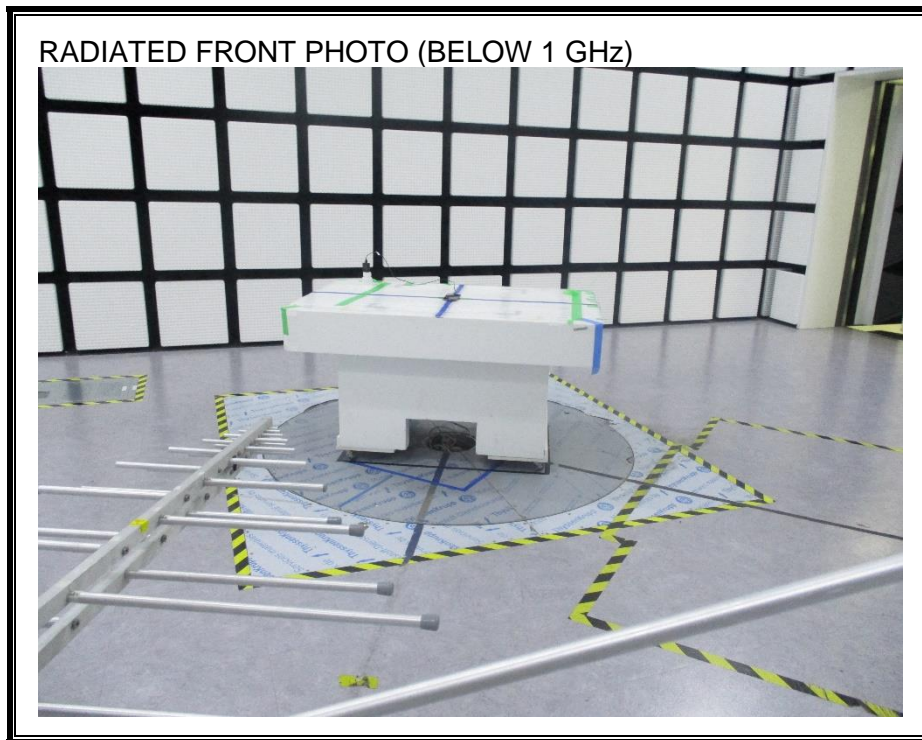

13. SETUP PHOTOS

ANTENNA PORT CONDUCTED RF MEASUREMENT SETUP

RADIATED RF MEASUREMENT SETUP (BELOW 1 GHz)

RADIATED RF MEASUREMENT SETUP (ABOVE 1 GHz)

RADIATED RF MEASUREMENT SETUP FOR PORTABLE CONFIGURATION [Normal mode]

RADIATED RF MEASUREMENT SETUP FOR PORTABLE CONFIGURATION [camera pop up mode]

POWERLINE CONDUCTED EMISSIONS MEASUREMENT SETUP

END OF REPORT