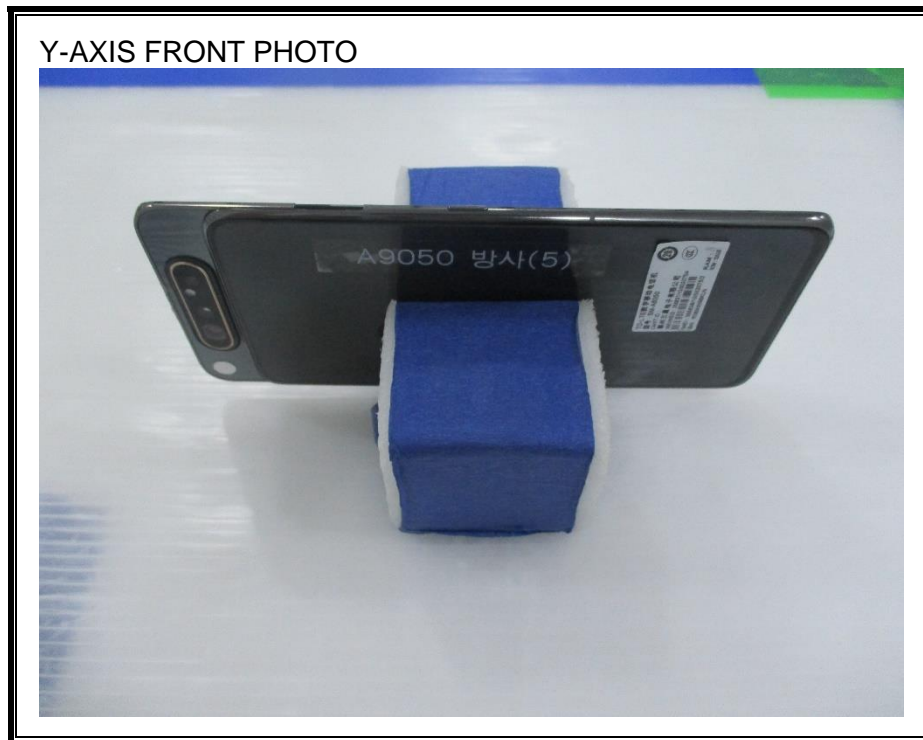

13. SETUP PHOTOS

ANTENNA PORT CONDUCTED RF MEASUREMENT SETUP

RADIATED RF MEASUREMENT SETUP (BELOW 1 GHz)

RADIATED RF MEASUREMENT SETUP (ABOVE 1 GHz)

RADIATED RF MEASUREMENT SETUP FOR PORTABLE CONFIGURATION [Normal mode]

RADIATED RF MEASUREMENT SETUP FOR PORTABLE CONFIGURATION [camera pop up mode]

POWERLINE CONDUCTED EMISSIONS MEASUREMENT SETUP

END OF REPORT