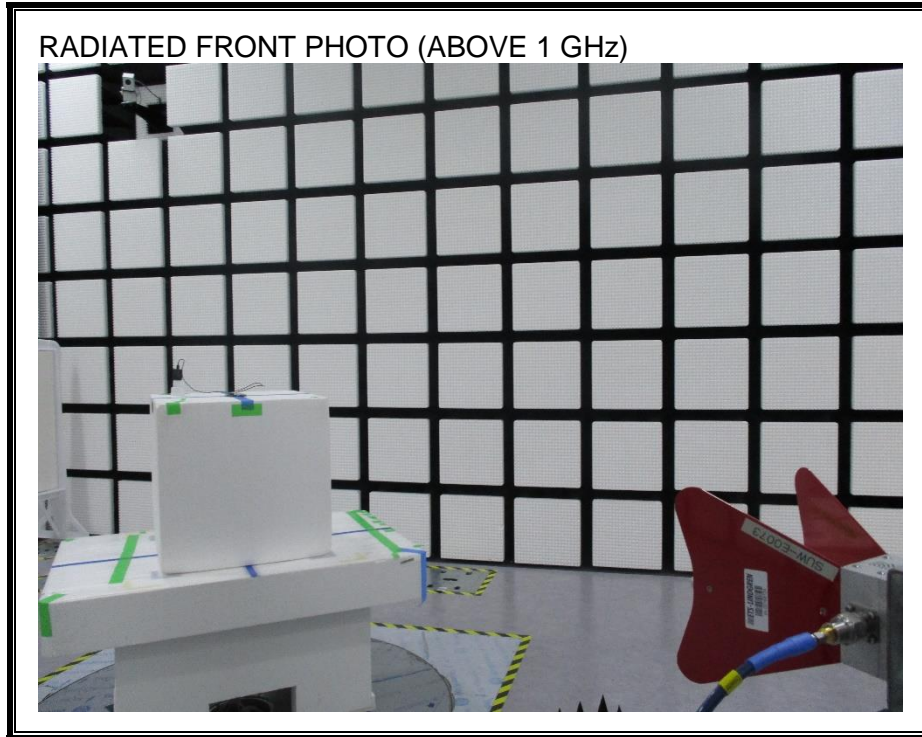

13. SETUP PHOTOS

ANTENNA PORT CONDUCTED RF MEASUREMENT SETUP

RADIATED RF MEASUREMENT SETUP (BELOW 1 GHz)

RADIATED RF MEASUREMENT SETUP (ABOVE 1 GHz)

RADIATED RF MEASUREMENT SETUP FOR PORTABLE CONFIGURATION [Normal mode]

RADIATED RF MEASUREMENT SETUP FOR PORTABLE CONFIGURATION [camera pop up mode]

POWERLINE CONDUCTED EMISSIONS MEASUREMENT SETUP

END OF REPORT