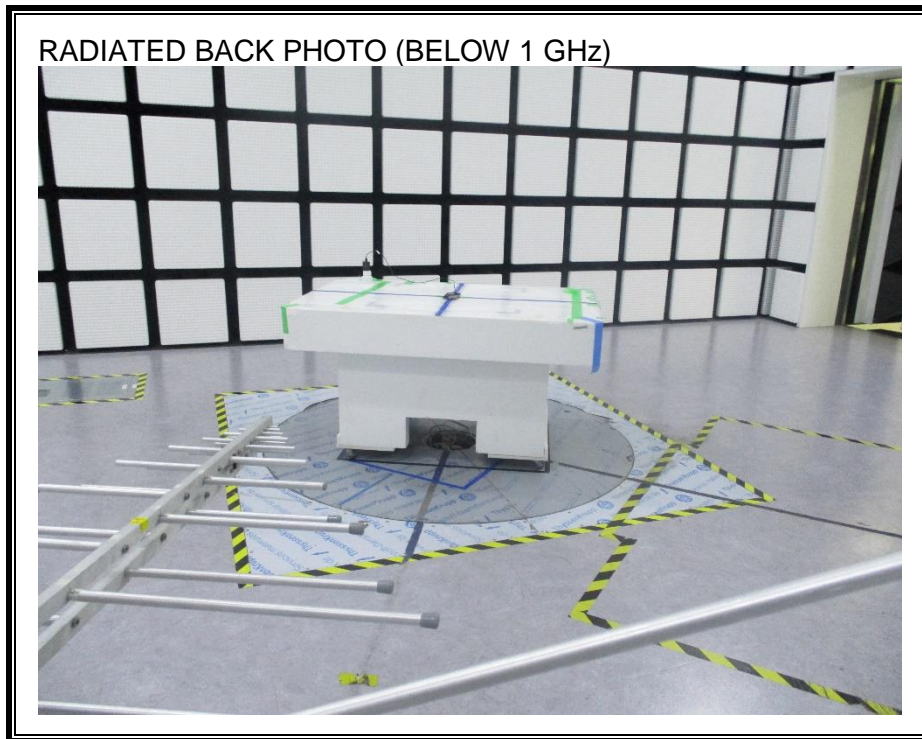

13. SETUP PHOTOS

ANTENNA PORT CONDUCTED RF MEASUREMENT SETUP

RADIATED RF MEASUREMENT SETUP (BELOW 1 GHz X)

RADIATED RF MEASUREMENT SETUP (BELOW 1 GHz Y)

RADIATED RF MEASUREMENT SETUP (ABOVE 1 GHz X)

RADIATED RF MEASUREMENT SETUP (ABOVE 1 GHz Y)

RADIATED RF MEASUREMENT SETUP FOR PORTABLE CONFIGURATION

RADIATED RF MEASUREMENT SETUP FOR PORTABLE CONFIGURATION(Camera Pop up mode)

POWERLINE CONDUCTED EMISSIONS MEASUREMENT SETUP

END OF REPORT

Page 196 of 196