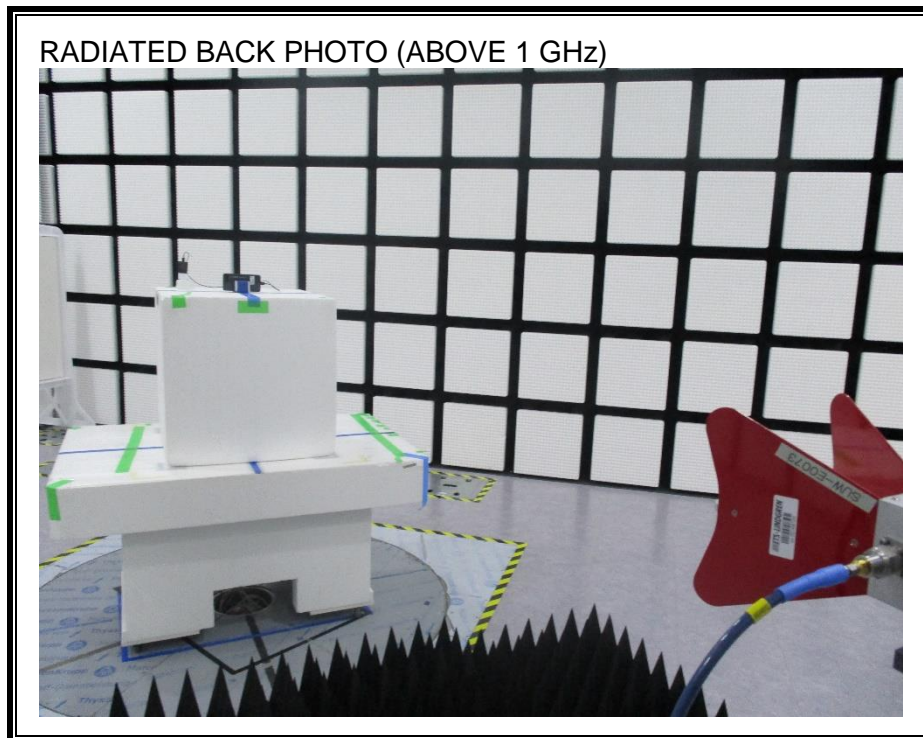

13. SETUP PHOTOS

ANTENNA PORT CONDUCTED RF MEASUREMENT SETUP

RADIATED RF MEASUREMENT SETUP (BELOW 1 GHz X)

RADIATED RF MEASUREMENT SETUP (BELOW 1 GHz Y)

RADIATED RF MEASUREMENT SETUP (ABOVE 1 GHz X)

RADIATED RF MEASUREMENT SETUP (ABOVE 1 GHz Y)

RADIATED RF MEASUREMENT SETUP FOR PORTABLE CONFIGURATION

RADIATED RF MEASUREMENT SETUP FOR PORTABLE CONFIGURATION(Camera Pop up mode)

POWERLINE CONDUCTED EMISSIONS MEASUREMENT SETUP

END OF REPORT

Page 196 of 196