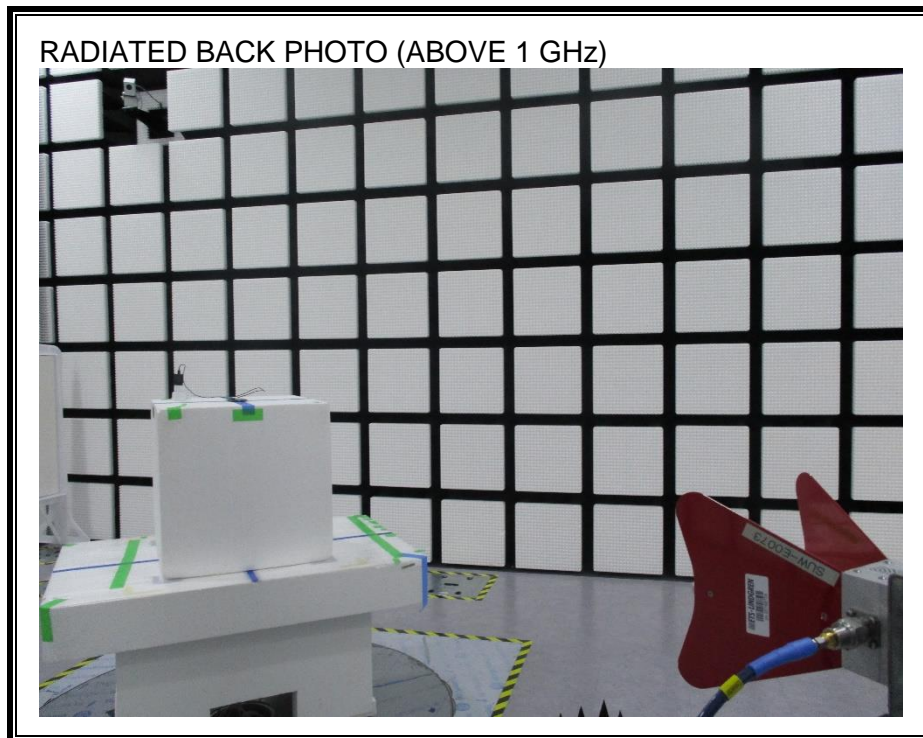

13. SETUP PHOTOS

ANTENNA PORT CONDUCTED RF MEASUREMENT SETUP

RADIATED RF MEASUREMENT SETUP (BELOW 1 GHz X)

RADIATED RF MEASUREMENT SETUP (BELOW 1 GHz Y)

RADIATED RF MEASUREMENT SETUP (ABOVE 1 GHz X)

RADIATED RF MEASUREMENT SETUP (ABOVE 1 GHz Y)

RADIATED RF MEASUREMENT SETUP FOR PORTABLE CONFIGURATION

RADIATED RF MEASUREMENT SETUP FOR PORTABLE CONFIGURATION(Camera Pop up mode)

POWERLINE CONDUCTED EMISSIONS MEASUREMENT SETUP

END OF REPORT

Page 196 of 196