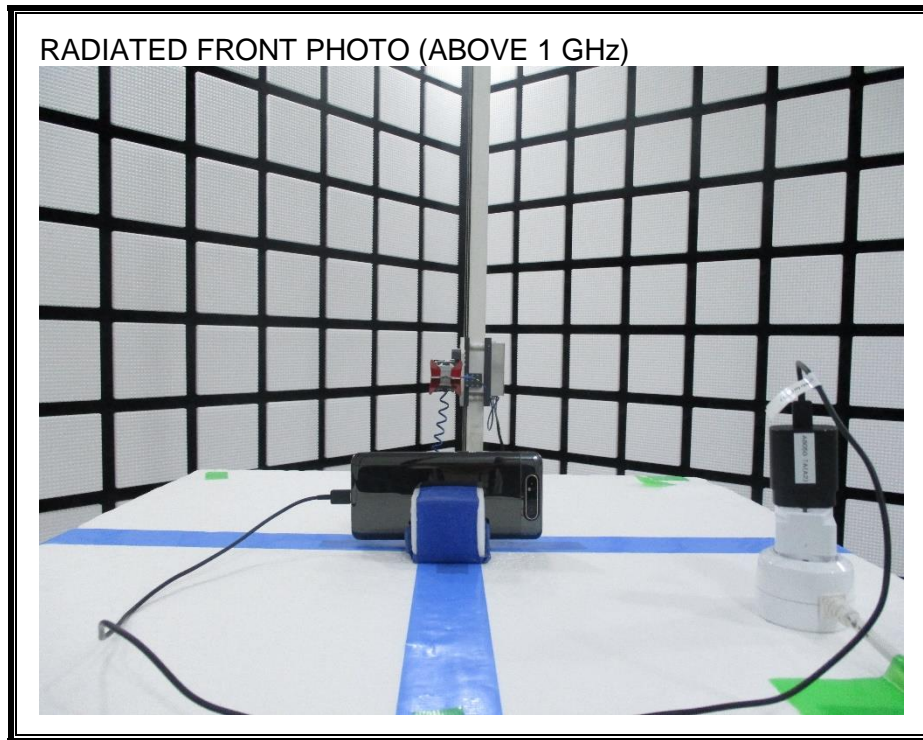

13. SETUP PHOTOS

ANTENNA PORT CONDUCTED RF MEASUREMENT SETUP

RADIATED RF MEASUREMENT SETUP (BELOW 1 GHz X)

RADIATED RF MEASUREMENT SETUP (BELOW 1 GHz Y)

RADIATED RF MEASUREMENT SETUP (ABOVE 1 GHz X)

RADIATED RF MEASUREMENT SETUP (ABOVE 1 GHz Y)

RADIATED RF MEASUREMENT SETUP FOR PORTABLE CONFIGURATION

RADIATED RF MEASUREMENT SETUP FOR PORTABLE CONFIGURATION(Camera Pop up mode)

POWERLINE CONDUCTED EMISSIONS MEASUREMENT SETUP

END OF REPORT

Page 196 of 196