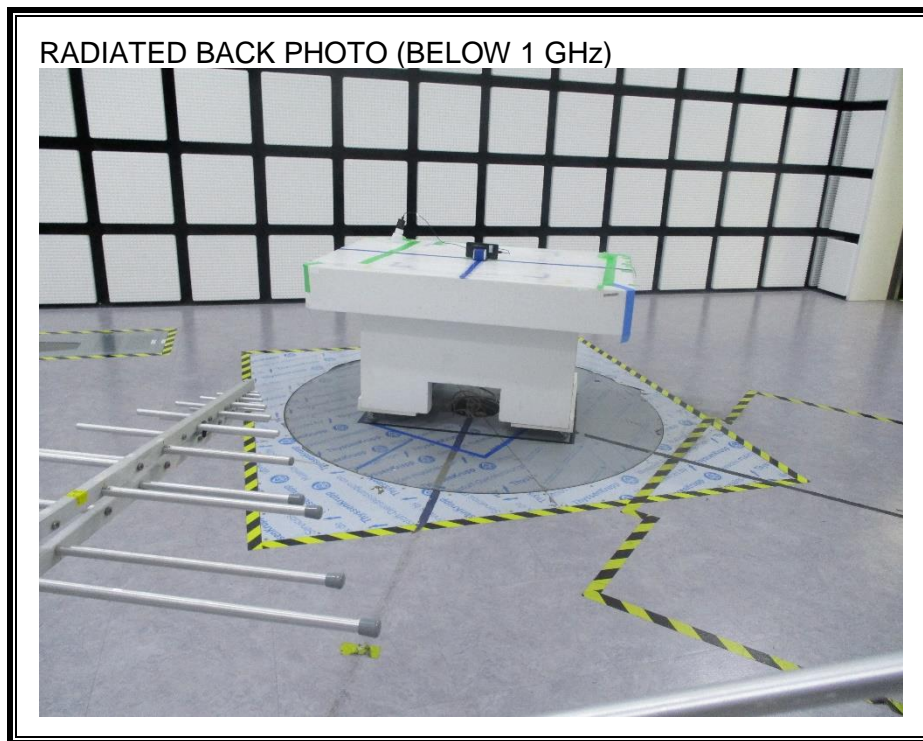

13. SETUP PHOTOS

ANTENNA PORT CONDUCTED RF MEASUREMENT SETUP

RADIATED RF MEASUREMENT SETUP (BELOW 1 GHz X)

RADIATED RF MEASUREMENT SETUP (BELOW 1 GHz Y)

RADIATED RF MEASUREMENT SETUP (ABOVE 1 GHz X)

RADIATED RF MEASUREMENT SETUP (ABOVE 1 GHz Y)

RADIATED RF MEASUREMENT SETUP FOR PORTABLE CONFIGURATION

RADIATED RF MEASUREMENT SETUP FOR PORTABLE CONFIGURATION(Camera Pop up mode)

POWERLINE CONDUCTED EMISSIONS MEASUREMENT SETUP

END OF REPORT

Page 196 of 196