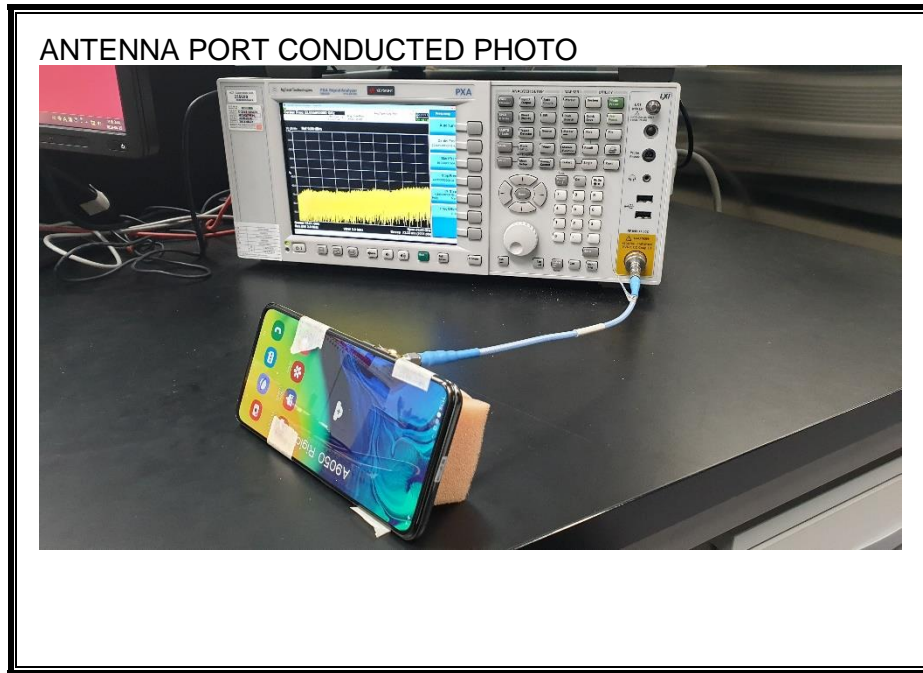

13. SETUP PHOTOS

ANTENNA PORT CONDUCTED RF MEASUREMENT SETUP

RADIATED RF MEASUREMENT SETUP (BELOW 1 GHz X)

RADIATED RF MEASUREMENT SETUP (BELOW 1 GHz Y)

RADIATED RF MEASUREMENT SETUP (ABOVE 1 GHz X)

RADIATED RF MEASUREMENT SETUP (ABOVE 1 GHz Y)

RADIATED RF MEASUREMENT SETUP FOR PORTABLE CONFIGURATION

RADIATED RF MEASUREMENT SETUP FOR PORTABLE CONFIGURATION(Camera Pop up mode)

POWERLINE CONDUCTED EMISSIONS MEASUREMENT SETUP

END OF REPORT

Page 196 of 196