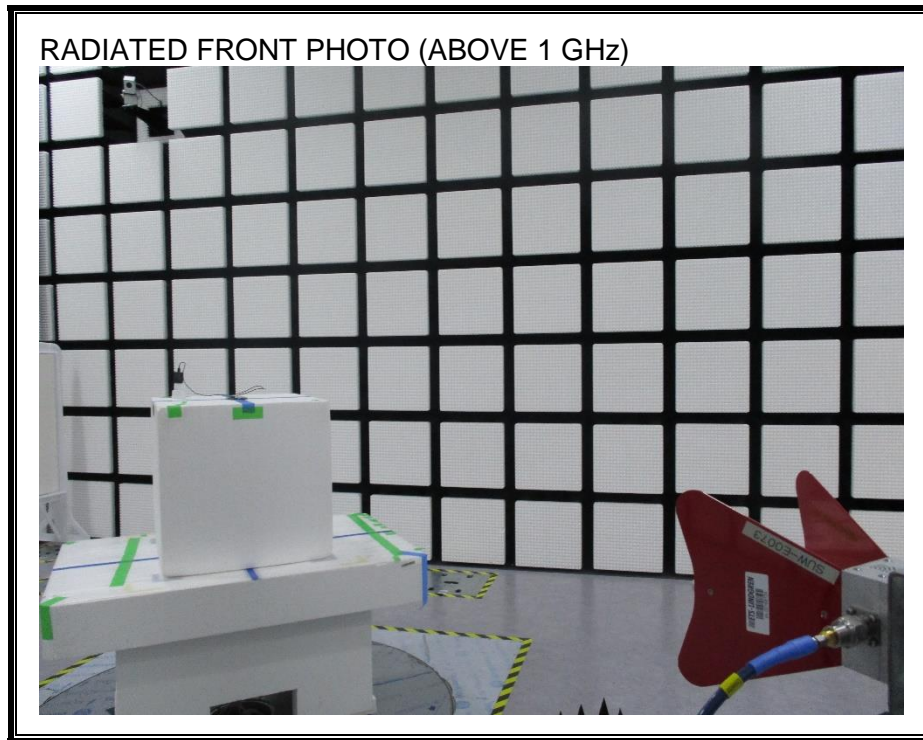

13. SETUP PHOTOS

ANTENNA PORT CONDUCTED RF MEASUREMENT SETUP

RADIATED RF MEASUREMENT SETUP (BELOW 1 GHz)

RADIATED RF MEASUREMENT SETUP (ABOVE 1 GHz)

RADIATED RF MEASUREMENT SETUP FOR PORTABLE CONFIGURATION

RADIATED RF MEASUREMENT SETUP FOR PORTABLE CONFIGURATION [camera pop up mode]

POWERLINE CONDUCTED EMISSIONS MEASUREMENT SETUP

END OF REPORT