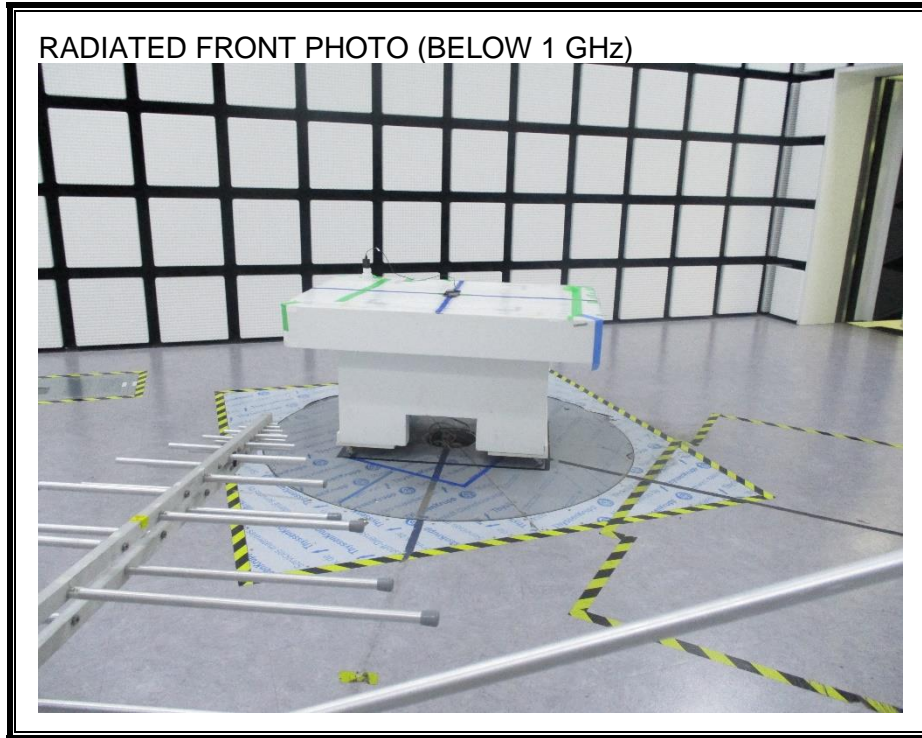

13. SETUP PHOTOS

ANTENNA PORT CONDUCTED RF MEASUREMENT SETUP

RADIATED RF MEASUREMENT SETUP (BELOW 1 GHz)

RADIATED RF MEASUREMENT SETUP (ABOVE 1 GHz)

RADIATED RF MEASUREMENT SETUP FOR PORTABLE CONFIGURATION

RADIATED RF MEASUREMENT SETUP FOR PORTABLE CONFIGURATION [camera pop up mode]

POWERLINE CONDUCTED EMISSIONS MEASUREMENT SETUP

END OF REPORT