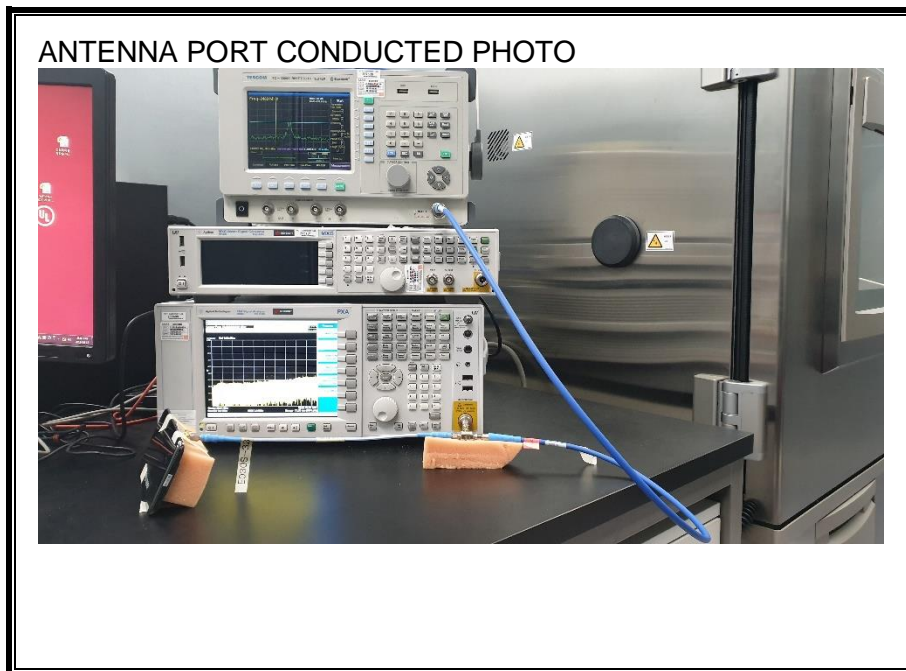

13. SETUP PHOTOS

ANTENNA PORT CONDUCTED RF MEASUREMENT SETUP

RADIATED RF MEASUREMENT SETUP (BELOW 1 GHz)

RADIATED RF MEASUREMENT SETUP (ABOVE 1 GHz)

RADIATED RF MEASUREMENT SETUP FOR PORTABLE CONFIGURATION

RADIATED RF MEASUREMENT SETUP FOR PORTABLE CONFIGURATION [camera pop up mode]

POWERLINE CONDUCTED EMISSIONS MEASUREMENT SETUP

END OF REPORT