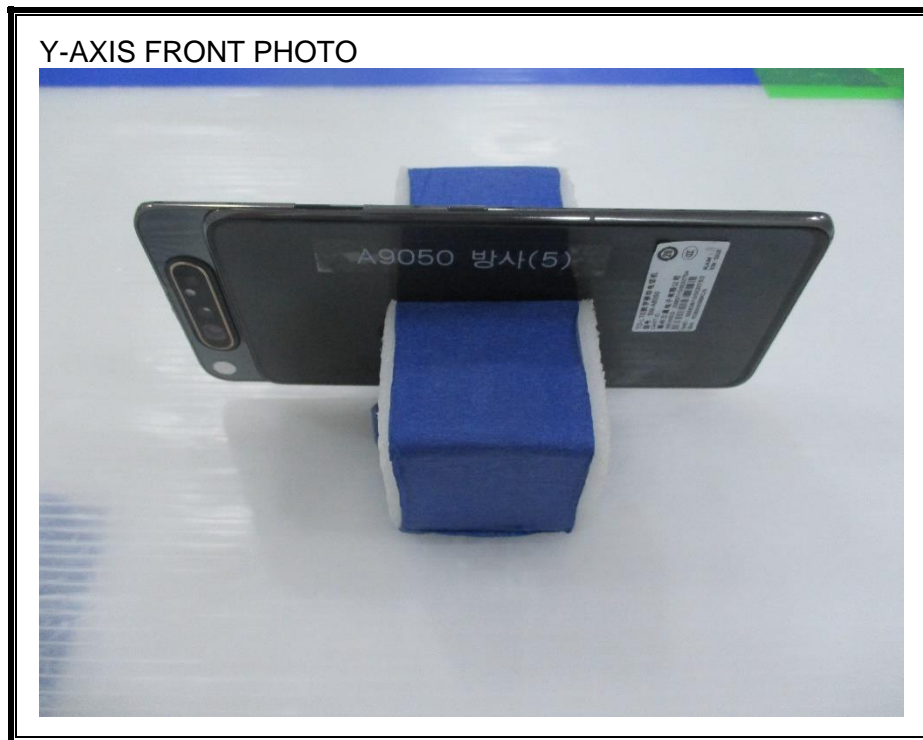

13. SETUP PHOTOS

ANTENNA PORT CONDUCTED RF MEASUREMENT SETUP

RADIATED RF MEASUREMENT SETUP (BELOW 1 GHz)

RADIATED RF MEASUREMENT SETUP (ABOVE 1 GHz)

RADIATED RF MEASUREMENT SETUP FOR PORTABLE CONFIGURATION

RADIATED RF MEASUREMENT SETUP FOR PORTABLE CONFIGURATION [camera pop up mode]

POWERLINE CONDUCTED EMISSIONS MEASUREMENT SETUP

END OF REPORT