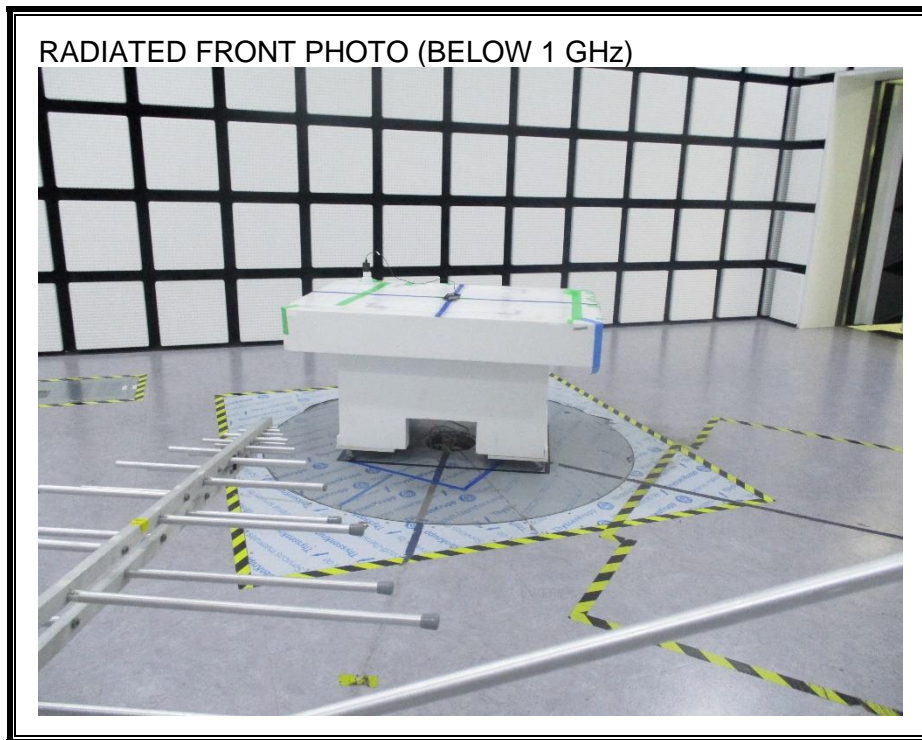

9. SETUP PHOTOS

ANTENNA PORT CONDUCTED RF MEASUREMENT SETUP

RADIATED RF MEASUREMENT SETUP (BELOW 1 GHz)

RADIATED RF MEASUREMENT SETUP (ABOVE 1 GHz)

RADIATED RF MEASUREMENT SETUP FOR PORTABLE CONFIGURATION [Normal mode]

RADIATED RF MEASUREMENT SETUP FOR PORTABLE CONFIGURATION [camera pop up mode]

POWERLINE CONDUCTED EMISSIONS MEASUREMENT SETUP

END OF REPORT