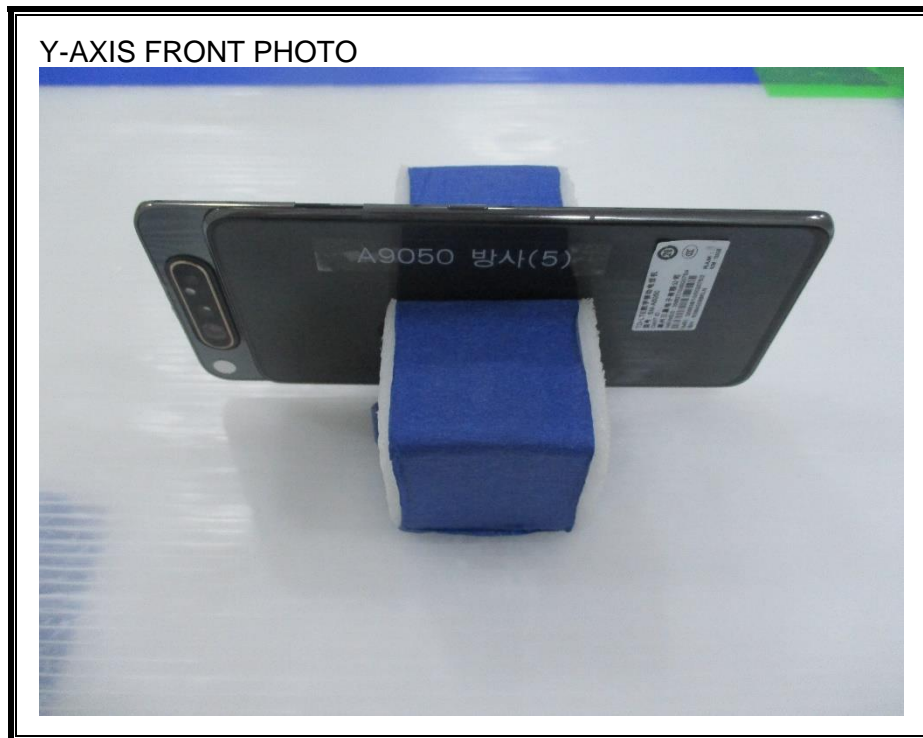

9. SETUP PHOTOS

ANTENNA PORT CONDUCTED RF MEASUREMENT SETUP

RADIATED RF MEASUREMENT SETUP (BELOW 1 GHz)

RADIATED RF MEASUREMENT SETUP (ABOVE 1 GHz)

RADIATED RF MEASUREMENT SETUP FOR PORTABLE CONFIGURATION [Normal mode]

RADIATED RF MEASUREMENT SETUP FOR PORTABLE CONFIGURATION [camera pop up mode]

POWERLINE CONDUCTED EMISSIONS MEASUREMENT SETUP

END OF REPORT