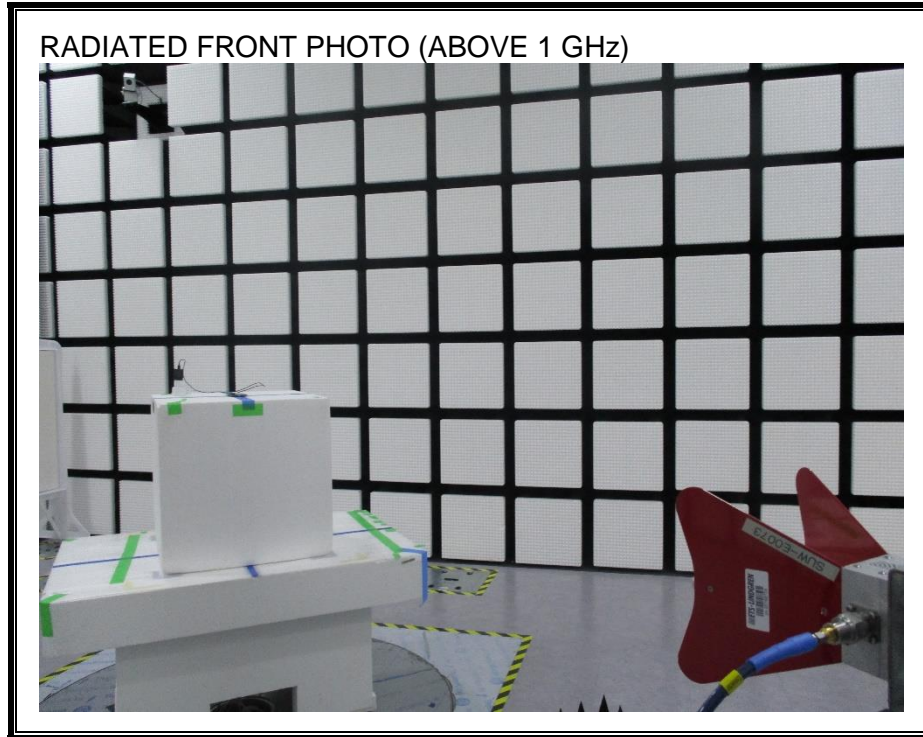

9. SETUP PHOTOS

ANTENNA PORT CONDUCTED RF MEASUREMENT SETUP

RADIATED RF MEASUREMENT SETUP (BELOW 1 GHz)

RADIATED RF MEASUREMENT SETUP (ABOVE 1 GHz)

RADIATED RF MEASUREMENT SETUP FOR PORTABLE CONFIGURATION [Normal mode]

RADIATED RF MEASUREMENT SETUP FOR PORTABLE CONFIGURATION [camera pop up mode]

POWERLINE CONDUCTED EMISSIONS MEASUREMENT SETUP

END OF REPORT