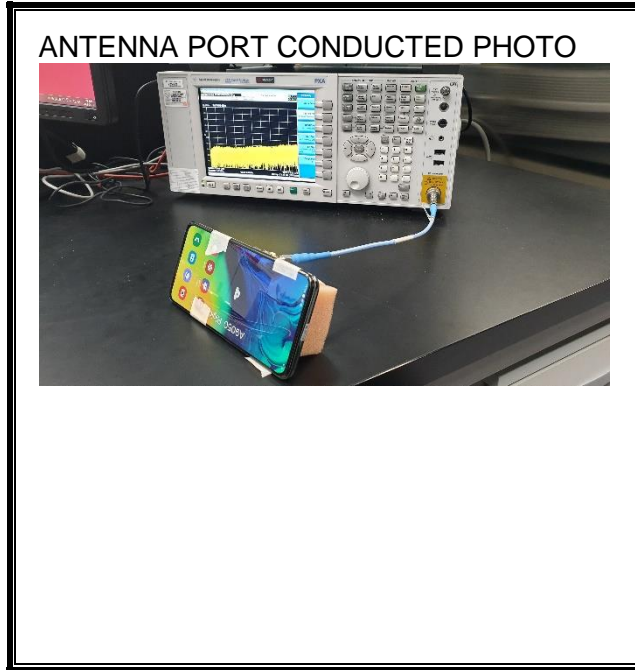

9. SETUP PHOTOS

ANTENNA PORT CONDUCTED RF MEASUREMENT SETUP

RADIATED RF MEASUREMENT SETUP (BELOW 1 GHz)

RADIATED RF MEASUREMENT SETUP (ABOVE 1 GHz)

RADIATED RF MEASUREMENT SETUP FOR PORTABLE CONFIGURATION [Normal mode]

RADIATED RF MEASUREMENT SETUP FOR PORTABLE CONFIGURATION [camera pop up mode]

POWERLINE CONDUCTED EMISSIONS MEASUREMENT SETUP

END OF REPORT