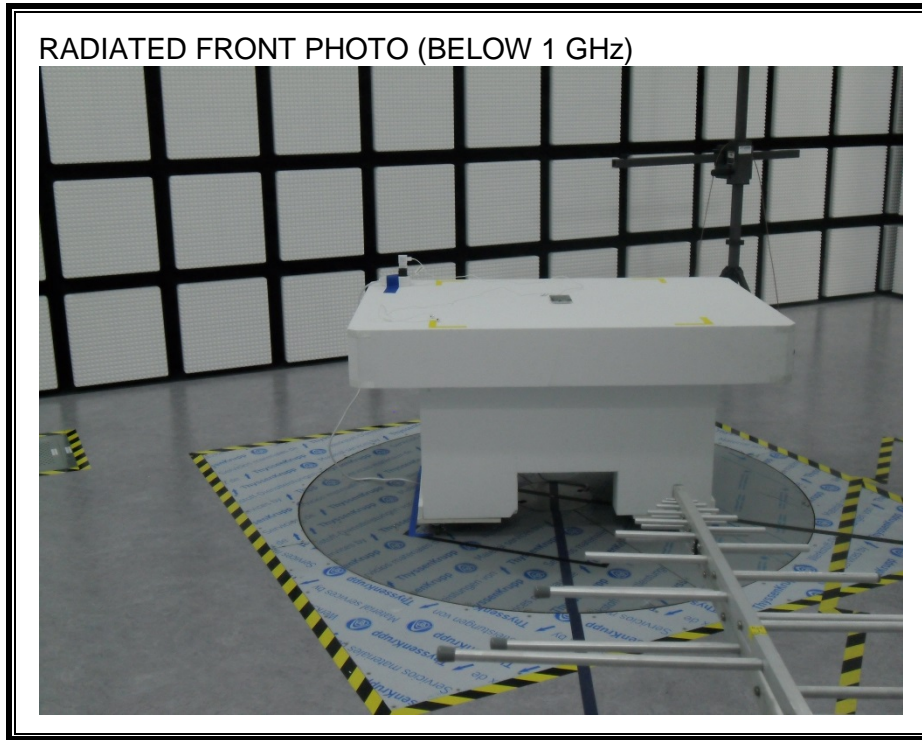

13. SETUP PHOTOS

ANTENNA PORT CONDUCTED RF MEASUREMENT SETUP

RADIATED RF MEASUREMENT SETUP (BELOW 1 GHz)

RADIATED RF MEASUREMENT SETUP (ABOVE 1 GHz)

RADIATED RF MEASUREMENT SETUP FOR PORTABLE CONFIGURATION

POWERLINE CONDUCTED EMISSIONS MEASUREMENT SETUP

END OF REPORT