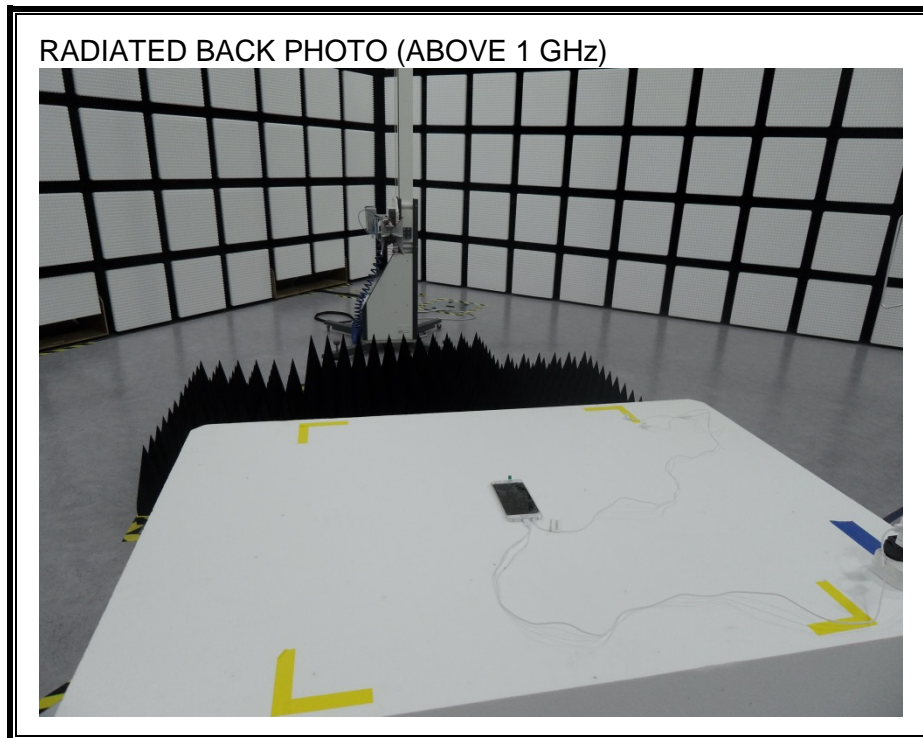

13. SETUP PHOTOS

ANTENNA PORT CONDUCTED RF MEASUREMENT SETUP

RADIATED RF MEASUREMENT SETUP (BELOW 1 GHz)

RADIATED RF MEASUREMENT SETUP (ABOVE 1 GHz)

RADIATED RF MEASUREMENT SETUP FOR PORTABLE CONFIGURATION

POWERLINE CONDUCTED EMISSIONS MEASUREMENT SETUP

END OF REPORT