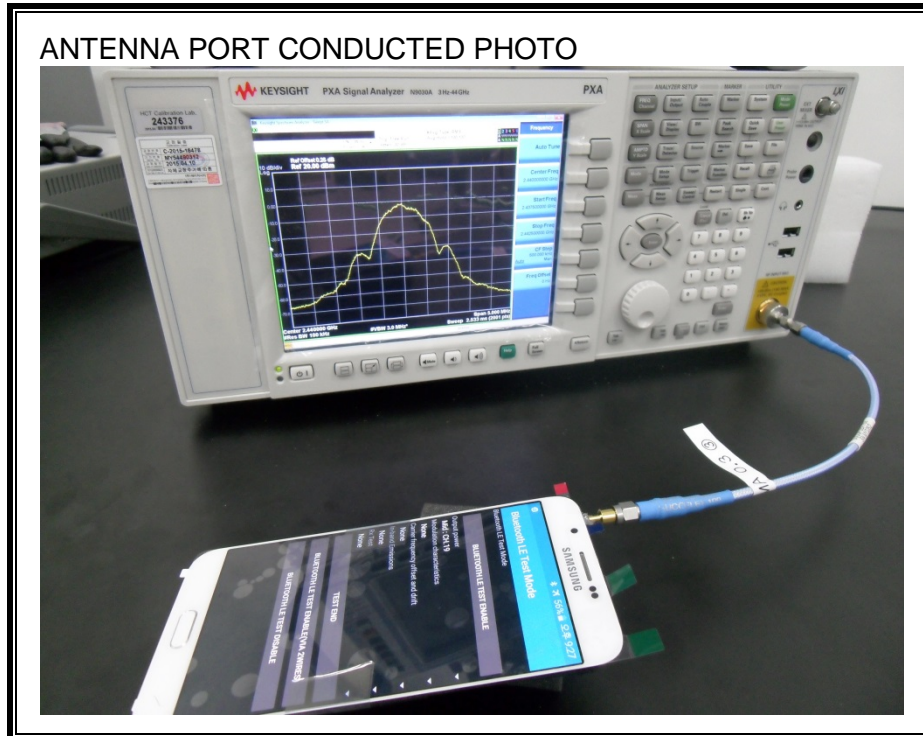

13. SETUP PHOTOS

ANTENNA PORT CONDUCTED RF MEASUREMENT SETUP

RADIATED RF MEASUREMENT SETUP (BELOW 1 GHz)

RADIATED RF MEASUREMENT SETUP (ABOVE 1 GHz)

RADIATED RF MEASUREMENT SETUP FOR PORTABLE CONFIGURATION

POWERLINE CONDUCTED EMISSIONS MEASUREMENT SETUP

END OF REPORT