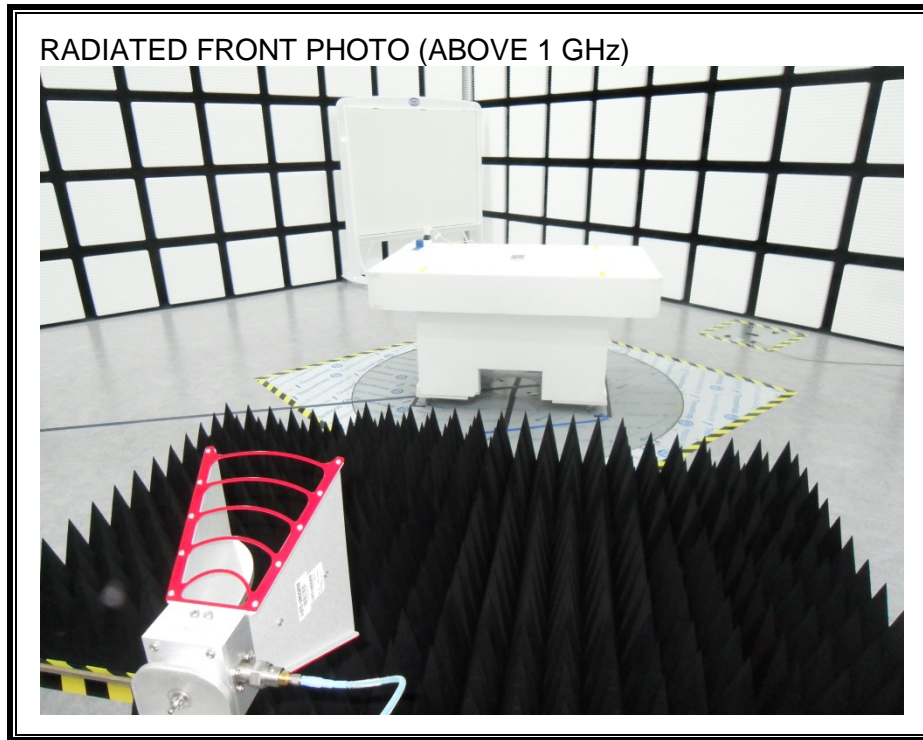

13. SETUP PHOTOS

ANTENNA PORT CONDUCTED RF MEASUREMENT SETUP

RADIATED RF MEASUREMENT SETUP (BELOW 1 GHz)

RADIATED RF MEASUREMENT SETUP (ABOVE 1 GHz)

RADIATED RF MEASUREMENT SETUP FOR PORTABLE CONFIGURATION

POWERLINE CONDUCTED EMISSIONS MEASUREMENT SETUP

END OF REPORT