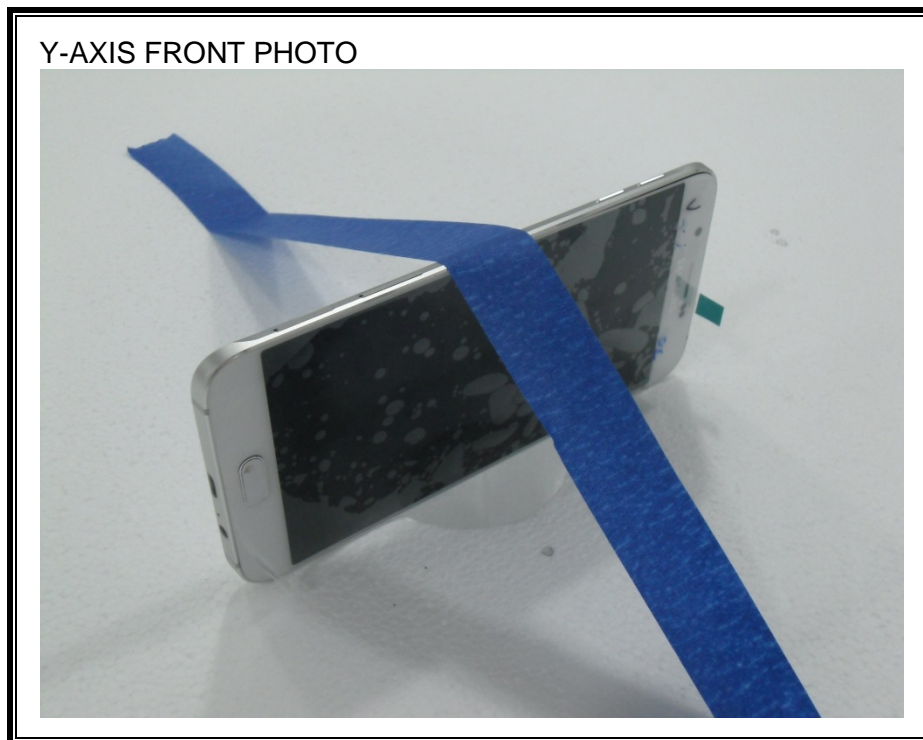

13. SETUP PHOTOS

ANTENNA PORT CONDUCTED RF MEASUREMENT SETUP

RADIATED RF MEASUREMENT SETUP (BELOW 1 GHz)

RADIATED RF MEASUREMENT SETUP (ABOVE 1 GHz)

RADIATED RF MEASUREMENT SETUP FOR PORTABLE CONFIGURATION

POWERLINE CONDUCTED EMISSIONS MEASUREMENT SETUP

END OF REPORT