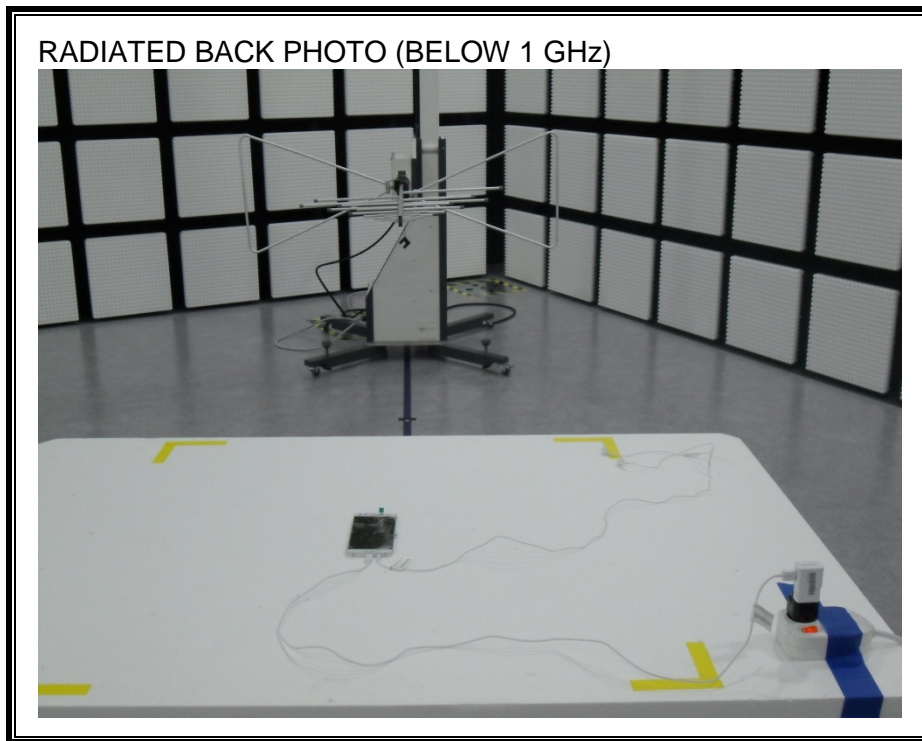

13. SETUP PHOTOS

ANTENNA PORT CONDUCTED RF MEASUREMENT SETUP

RADIATED RF MEASUREMENT SETUP (BELOW 1 GHz)

RADIATED RF MEASUREMENT SETUP (ABOVE 1 GHz)

RADIATED RF MEASUREMENT SETUP FOR PORTABLE CONFIGURATION

POWERLINE CONDUCTED EMISSIONS MEASUREMENT SETUP

END OF REPORT