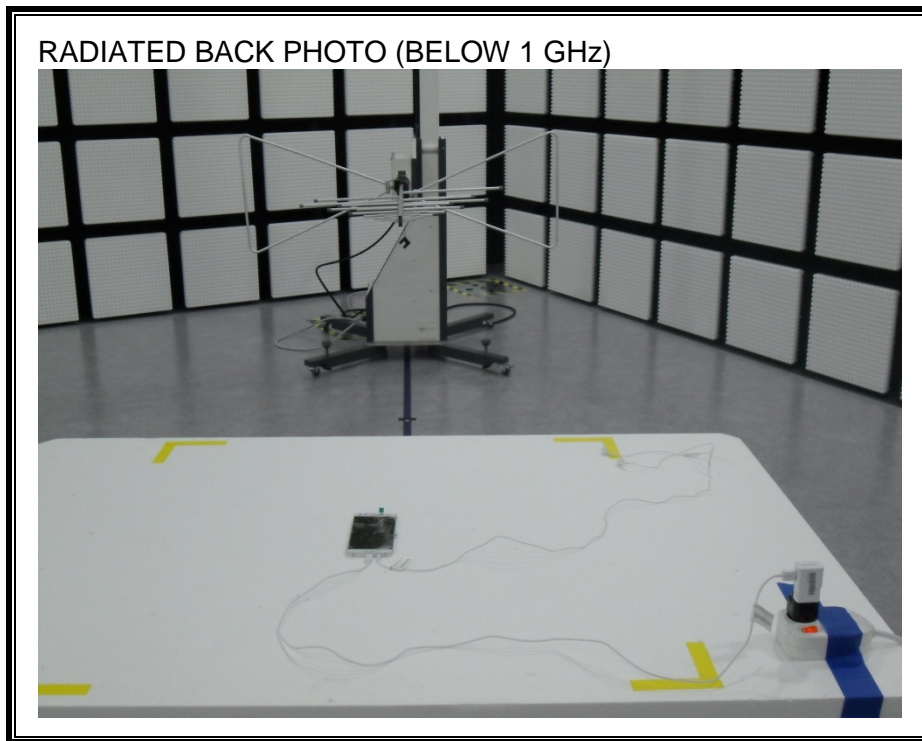

#### ANTENNA PORT CONDUCTED RF MEASUREMENT SETUP

**RADIATED RF MEASUREMENT SETUP (BELOW 1 GHz)**

**RADIATED RF MEASUREMENT SETUP (ABOVE 1 GHz)**

**RADIATED RF MEASUREMENT SETUP FOR PORTABLE CONFIGURATION**

**POWERLINE CONDUCTED EMISSIONS MEASUREMENT SETUP**

**END OF REPORT**