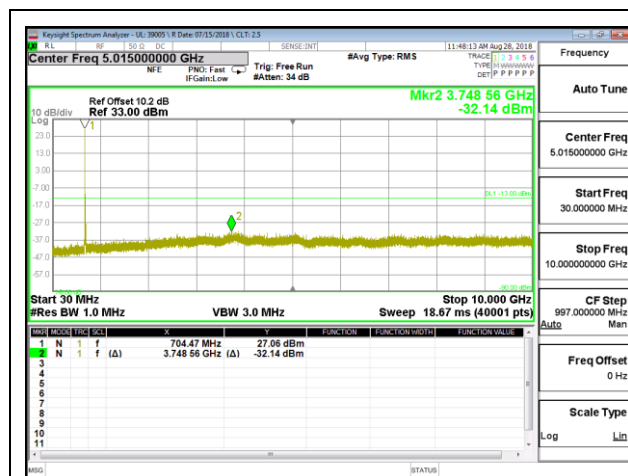

LTE B5 5MHz 16QAM High Channel RB1-0

LTE B5 10MHz QPSK Low Channel RB1-0

LTE B5 10MHz QPSK Mid Channel RB1-0

LTE B5 10MHz QPSK High Channel RB1-0

LTE B5 10MHz 16QAM Low Channel RB1-0

LTE B5 10MHz 16QAM Mid Channel RB1-0

LTE B5 10MHz 16QAM High Channel RB1-0

8.3.7. LTE BAND 17

LTE B17 5MHz QPSK Low Channel RB1-0

LTE B17 5MHz QPSK Mid Channel RB1-0

LTE B17 5MHz QPSK High Channel RB1-0

LTE B17 5MHz 16QAM Low Channel RB1-0

LTE B17 5MHz 16QAM Mid Channel RB1-0

LTE B17 5MHz 16QAM High Channel RB1-0

LTE B17 10MHz QPSK Low Channel RB1-0

LTE B17 10MHz QPSK Mid Channel RB1-0

LTE B17 10MHz QPSK High Channel RB1-0

LTE B17 10MHz 16QAM Low Channel RB1-0

LTE B17 10MHz 16QAM Mid Channel RB1-0