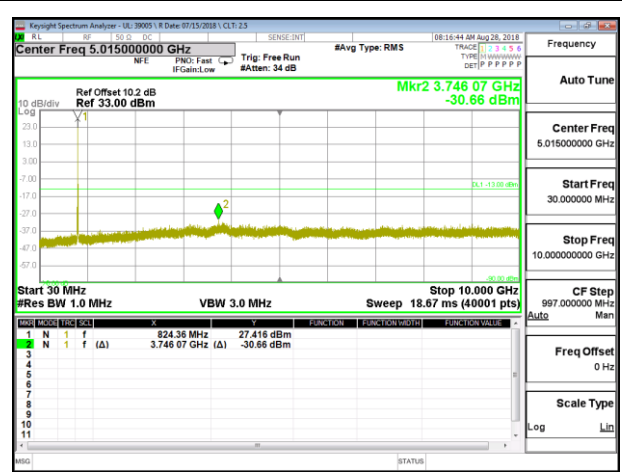

LTE B5 1.4MHz 16QAM High Channel RB1-0

LTE B5 3MHz QPSK Low Channel RB1-0

LTE B5 3MHz QPSK Mid Channel RB1-0

LTE B5 3MHz QPSK High Channel RB1-0

LTE B5 3MHz 16QAM Low Channel RB1-0

LTE B5 3MHz 16QAM Mid Channel RB1-0

LTE B5 3MHz 16QAM High Channel RB1-0

LTE B5 5MHz QPSK Low Channel RB1-0

LTE B5 5MHz QPSK Mid Channel RB1-0

LTE B5 5MHz QPSK High Channel RB1-0

LTE B5 5MHz 16QAM Low Channel RB1-0

LTE B5 5MHz 16QAM Mid Channel RB1-0

LTE B5 5MHz 16QAM High Channel RB1-0

LTE B5 10MHz QPSK Low Channel RB1-0

LTE B5 10MHz QPSK Mid Channel RB1-0

LTE B5 10MHz QPSK High Channel RB1-0

LTE B5 10MHz 16QAM Low Channel RB1-0

LTE B5 10MHz 16QAM Mid Channel RB1-0