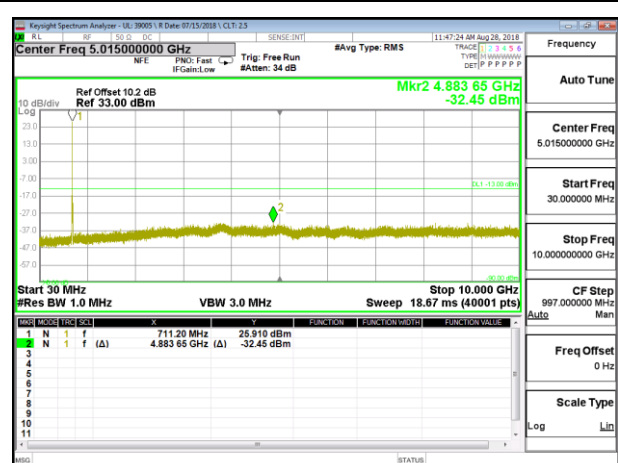

LTE B5 5MHz 16QAM High Channel RB1-0

LTE B5 10MHz QPSK Low Channel RB1-0

LTE B5 10MHz QPSK Mid Channel RB1-0

LTE B5 10MHz QPSK High Channel RB1-0

LTE B5 10MHz 16QAM Low Channel RB1-0

LTE B5 10MHz 16QAM Mid Channel RB1-0

LTE B5 10MHz 16QAM High Channel RB1-0

8.3.7. LTE BAND 17

LTE B17 5MHz QPSK Low Channel RB1-0

LTE B17 5MHz QPSK Mid Channel RB1-0

LTE B17 5MHz QPSK High Channel RB1-0

LTE B17 5MHz 16QAM Low Channel RB1-0

LTE B17 5MHz 16QAM Mid Channel RB1-0

LTE B17 5MHz 16QAM High Channel RB1-0

LTE B17 10MHz QPSK Low Channel RB1-0

LTE B17 10MHz QPSK Mid Channel RB1-0

LTE B17 10MHz QPSK High Channel RB1-0

LTE B17 10MHz 16QAM Low Channel RB1-0

LTE B17 10MHz 16QAM Mid Channel RB1-0