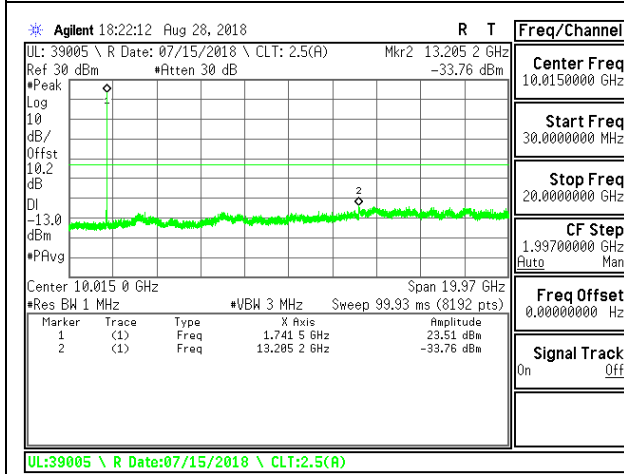

LTE B4 5MHz QPSK Low Channel RB1-0

LTE B4 5MHz QPSK Mid Channel RB1-0

LTE B4 5MHz QPSK High Channel RB1-0

LTE B4 5MHz 16QAM Low Channel RB1-0

LTE B4 5MHz 16QAM Mid Channel RB1-0

LTE B4 5MHz 16QAM High Channel RB1-0

LTE B4 10MHz QPSK Low Channel RB1-0

LTE B4 10MHz QPSK Mid Channel RB1-0

LTE B4 10MHz QPSK High Channel RB1-0

LTE B4 10MHz 16QAM Low Channel RB1-0

LTE B4 10MHz 16QAM Mid Channel RB1-0

LTE B4 10MHz 16QAM High Channel RB1-0

LTE B4 15MHz QPSK Low Channel RB1-0

LTE B4 15MHz QPSK Mid Channel RB1-0

LTE B4 15MHz QPSK High Channel RB1-0

LTE B4 15MHz 16QAM Low Channel RB1-0

LTE B4 15MHz 16QAM Mid Channel RB1-0

LTE B4 15MHz 16QAM High Channel RB1-0

LTE B4 20MHz QPSK Low Channel RB1-0

LTE B4 20MHz QPSK Mid Channel RB1-0

LTE B4 20MHz QPSK High Channel RB1-0

LTE B4 20MHz 16QAM Low Channel RB1-0

LTE B4 20MHz 16QAM Mid Channel RB1-0

LTE B4 20MHz 16QAM High Channel RB1-0