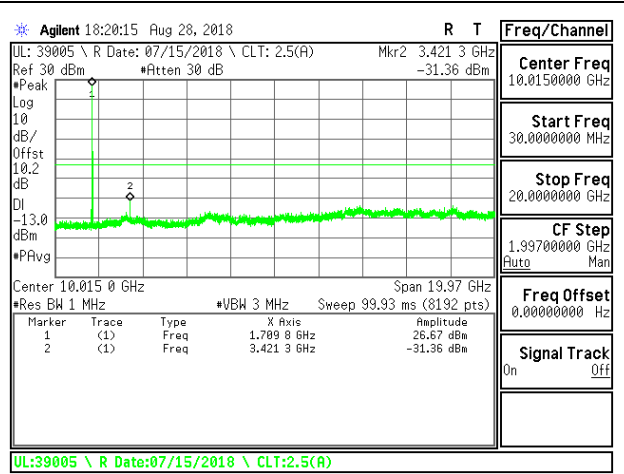

LTE B4 5MHz QPSK Low Channel RB1-0

LTE B4 5MHz QPSK Mid Channel RB1-0

LTE B4 5MHz QPSK High Channel RB1-0

LTE B4 5MHz 16QAM Low Channel RB1-0

LTE B4 5MHz 16QAM Mid Channel RB1-0

LTE B4 5MHz 16QAM High Channel RB1-0

LTE B4 10MHz QPSK Low Channel RB1-0

LTE B4 10MHz QPSK Mid Channel RB1-0

LTE B4 10MHz QPSK High Channel RB1-0

LTE B4 10MHz 16QAM Low Channel RB1-0

LTE B4 10MHz 16QAM Mid Channel RB1-0

LTE B4 10MHz 16QAM High Channel RB1-0

LTE B4 15MHz QPSK Low Channel RB1-0

LTE B4 15MHz QPSK Mid Channel RB1-0

LTE B4 15MHz QPSK High Channel RB1-0

LTE B4 15MHz 16QAM Low Channel RB1-0

LTE B4 15MHz 16QAM Mid Channel RB1-0

LTE B4 15MHz 16QAM High Channel RB1-0

LTE B4 20MHz QPSK Low Channel RB1-0

LTE B4 20MHz QPSK Mid Channel RB1-0

LTE B4 20MHz QPSK High Channel RB1-0

LTE B4 20MHz 16QAM Low Channel RB1-0

LTE B4 20MHz 16QAM Mid Channel RB1-0

LTE B4 20MHz 16QAM High Channel RB1-0