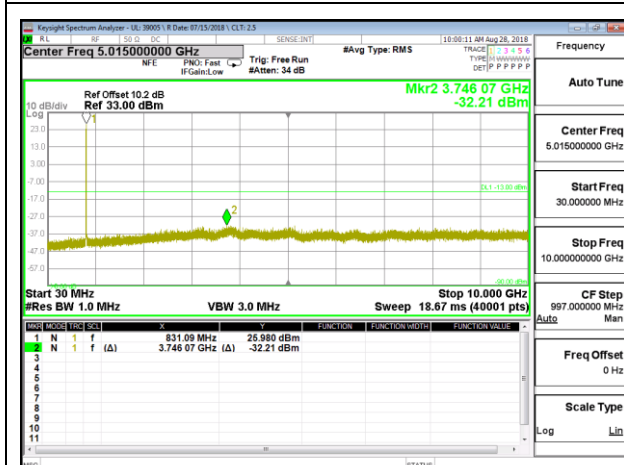

LTE B17 5MHz 16QAM High Channel RB1-0

LTE B17 10MHz QPSK Low Channel RB1-0

LTE B17 10MHz QPSK Mid Channel RB1-0

LTE B17 10MHz QPSK High Channel RB1-0

LTE B17 10MHz 16QAM Low Channel RB1-0

LTE B17 10MHz 16QAM Mid Channel RB1-0

LTE B17 10MHz 16QAM High Channel RB1-0

8.3.8. LTE BAND 26

LTE B26 1.4MHz QPSK Low Channel RB1-0

LTE B26 1.4MHz QPSK Mid Channel RB1-0

LTE B26 1.4MHz QPSK High Channel RB1-0

LTE B26 1.4MHz 16QAM Low Channel RB1-0

LTE B26 1.4MHz 16QAM Mid Channel RB1-0

LTE B26 1.4MHz 16QAM High Channel RB1-0

LTE B26 3MHz QPSK Low Channel RB1-0

LTE B26 3MHz QPSK Mid Channel RB1-0

LTE B26 3MHz QPSK High Channel RB1-0

LTE B26 3MHz 16QAM Low Channel RB1-0