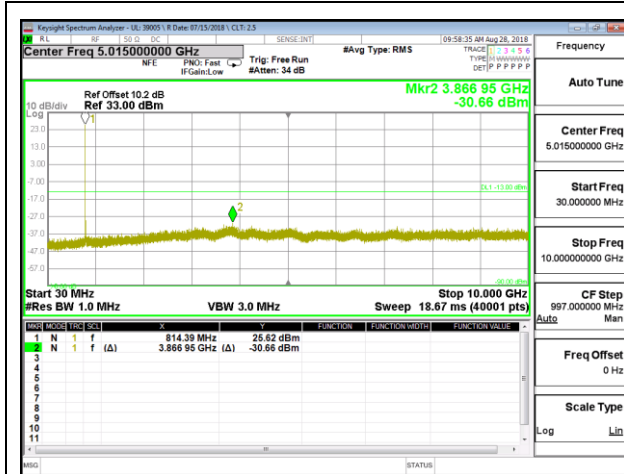

LTE B5 10MHz 16QAM High Channel RB1-0

8.3.7. LTE BAND 17

LTE B17 5MHz QPSK Low Channel RB1-0

LTE B17 5MHz QPSK Mid Channel RB1-0

LTE B17 5MHz QPSK High Channel RB1-0

LTE B17 5MHz 16QAM Low Channel RB1-0

LTE B17 5MHz 16QAM Mid Channel RB1-0

LTE B17 5MHz 16QAM High Channel RB1-0

LTE B17 10MHz QPSK Low Channel RB1-0

LTE B17 10MHz QPSK Mid Channel RB1-0

LTE B17 10MHz QPSK High Channel RB1-0

LTE B17 10MHz 16QAM Low Channel RB1-0

LTE B17 10MHz 16QAM Mid Channel RB1-0

LTE B17 10MHz 16QAM High Channel RB1-0

8.3.8. LTE BAND 26

LTE B26 1.4MHz QPSK Low Channel RB1-0

LTE B26 1.4MHz QPSK Mid Channel RB1-0

LTE B26 1.4MHz QPSK High Channel RB1-0

LTE B26 1.4MHz 16QAM Low Channel RB1-0