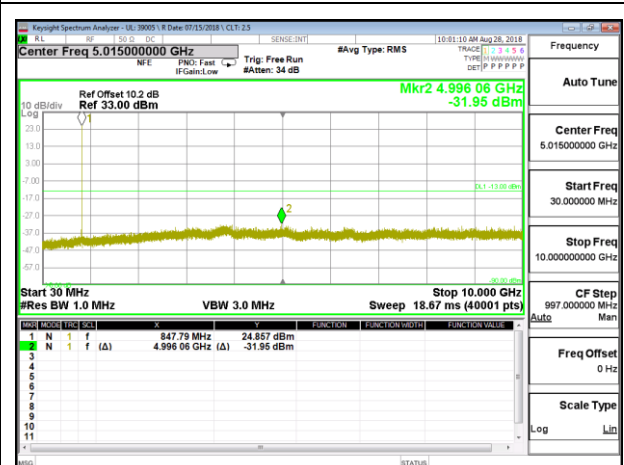

LTE B17 5MHz 16QAM High Channel RB1-0

LTE B17 10MHz QPSK Low Channel RB1-0

LTE B17 10MHz QPSK Mid Channel RB1-0

LTE B17 10MHz QPSK High Channel RB1-0

LTE B17 10MHz 16QAM Low Channel RB1-0

LTE B17 10MHz 16QAM Mid Channel RB1-0

LTE B17 10MHz 16QAM High Channel RB1-0

8.3.8. LTE BAND 26

LTE B26 1.4MHz QPSK Low Channel RB1-0

LTE B26 1.4MHz QPSK Mid Channel RB1-0

LTE B26 1.4MHz QPSK High Channel RB1-0

LTE B26 1.4MHz 16QAM Low Channel RB1-0

LTE B26 1.4MHz 16QAM Mid Channel RB1-0

LTE B26 1.4MHz 16QAM High Channel RB1-0

LTE B26 3MHz QPSK Low Channel RB1-0

LTE B26 3MHz QPSK Mid Channel RB1-0

LTE B26 3MHz QPSK High Channel RB1-0

LTE B26 3MHz 16QAM Low Channel RB1-0