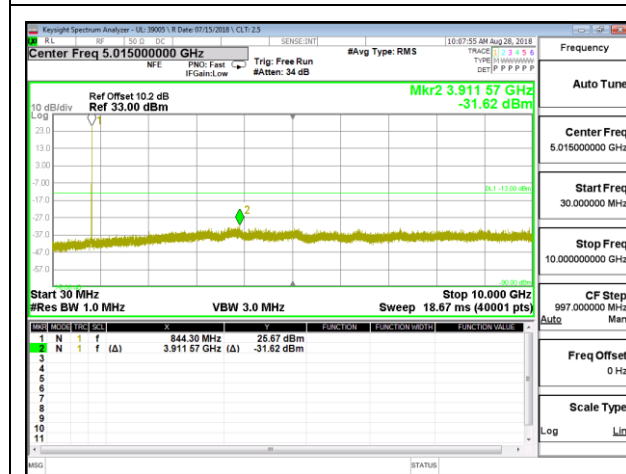

LTE B26 3MHz 16QAM Mid Channel RB1-0

LTE B26 3MHz 16QAM High Channel RB1-0

LTE B26 5MHz QPSK Low Channel RB1-0

LTE B26 5MHz QPSK Mid Channel RB1-0

LTE B26 5MHz QPSK High Channel RB1-0

LTE B26 5MHz 16QAM Low Channel RB1-0