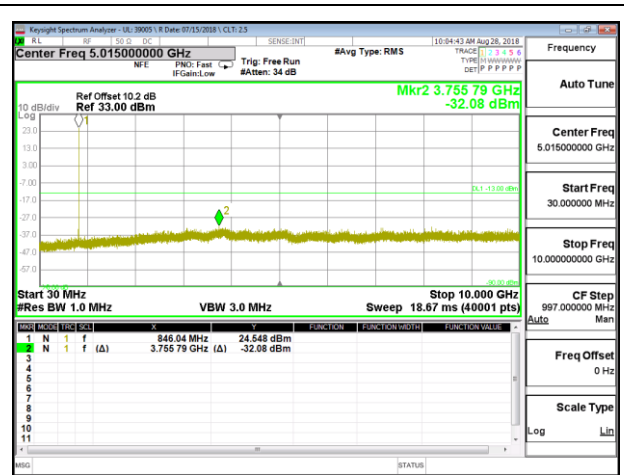

LTE B26 3MHz 16QAM High Channel RB1-0