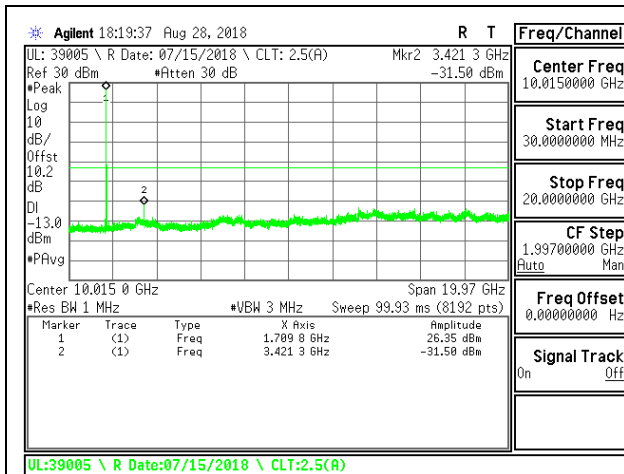

LTE B4 5MHz QPSK Low Channel RB1-0

LTE B4 5MHz QPSK Mid Channel RB1-0

LTE B4 5MHz QPSK High Channel RB1-0

LTE B4 5MHz 16QAM Low Channel RB1-0

LTE B4 5MHz 16QAM Mid Channel RB1-0

LTE B4 5MHz 16QAM High Channel RB1-0

LTE B4 10MHz QPSK Low Channel RB1-0

LTE B4 10MHz QPSK Mid Channel RB1-0

LTE B4 10MHz QPSK High Channel RB1-0

LTE B4 10MHz 16QAM Low Channel RB1-0

LTE B4 10MHz 16QAM Mid Channel RB1-0

LTE B4 10MHz 16QAM High Channel RB1-0

LTE B4 15MHz QPSK Low Channel RB1-0

LTE B4 15MHz QPSK Mid Channel RB1-0

LTE B4 15MHz QPSK High Channel RB1-0

LTE B4 15MHz 16QAM Low Channel RB1-0

LTE B4 15MHz 16QAM Mid Channel RB1-0

LTE B4 15MHz 16QAM High Channel RB1-0

LTE B4 20MHz QPSK Low Channel RB1-0

LTE B4 20MHz QPSK Mid Channel RB1-0

LTE B4 20MHz QPSK High Channel RB1-0

LTE B4 20MHz 16QAM Low Channel RB1-0

LTE B4 20MHz 16QAM Mid Channel RB1-0

LTE B4 20MHz 16QAM High Channel RB1-0