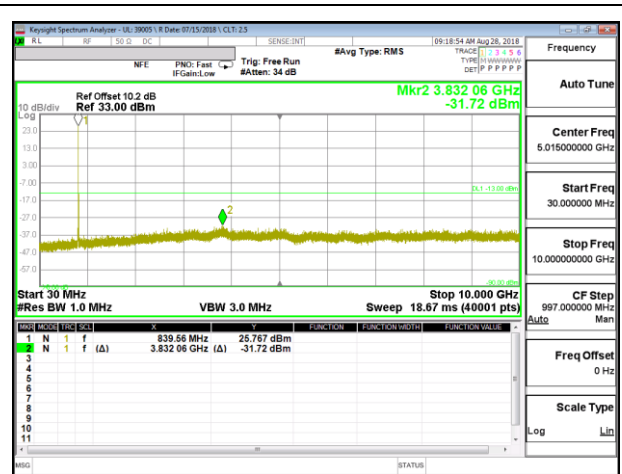

LTE B5 3MHz 16QAM High Channel RB1-0

LTE B5 5MHz QPSK Low Channel RB1-0

LTE B5 5MHz QPSK Mid Channel RB1-0

LTE B5 5MHz QPSK High Channel RB1-0

LTE B5 5MHz 16QAM Low Channel RB1-0

LTE B5 5MHz 16QAM Mid Channel RB1-0

LTE B5 5MHz 16QAM High Channel RB1-0

LTE B5 10MHz QPSK Low Channel RB1-0

LTE B5 10MHz QPSK Mid Channel RB1-0

LTE B5 10MHz QPSK High Channel RB1-0

LTE B5 10MHz 16QAM Low Channel RB1-0

LTE B5 10MHz 16QAM Mid Channel RB1-0

LTE B5 10MHz 16QAM High Channel RB1-0

8.3.7. LTE BAND 17

LTE B17 5MHz QPSK Low Channel RB1-0

LTE B17 5MHz QPSK Mid Channel RB1-0

LTE B17 5MHz QPSK High Channel RB1-0

LTE B17 5MHz 16QAM Low Channel RB1-0

LTE B17 5MHz 16QAM Mid Channel RB1-0