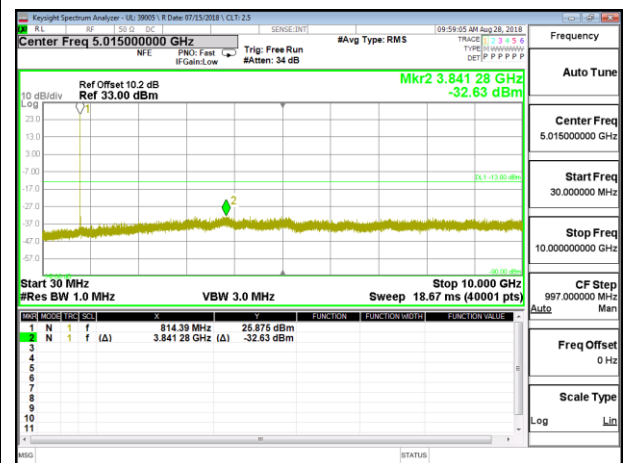

LTE B17 5MHz 16QAM High Channel RB1-0

LTE B17 10MHz QPSK Low Channel RB1-0

LTE B17 10MHz QPSK Mid Channel RB1-0

LTE B17 10MHz QPSK High Channel RB1-0

LTE B17 10MHz 16QAM Low Channel RB1-0

LTE B17 10MHz 16QAM Mid Channel RB1-0

LTE B17 10MHz 16QAM High Channel RB1-0

8.3.8. LTE BAND 26

LTE B26 1.4MHz QPSK Low Channel RB1-0

LTE B26 1.4MHz QPSK Mid Channel RB1-0

LTE B26 1.4MHz QPSK High Channel RB1-0

LTE B26 1.4MHz 16QAM Low Channel RB1-0

LTE B26 1.4MHz 16QAM Mid Channel RB1-0

LTE B26 1.4MHz 16QAM High Channel RB1-0

LTE B26 3MHz QPSK Low Channel RB1-0

LTE B26 3MHz QPSK Mid Channel RB1-0

LTE B26 3MHz QPSK High Channel RB1-0

LTE B26 3MHz 16QAM Low Channel RB1-0