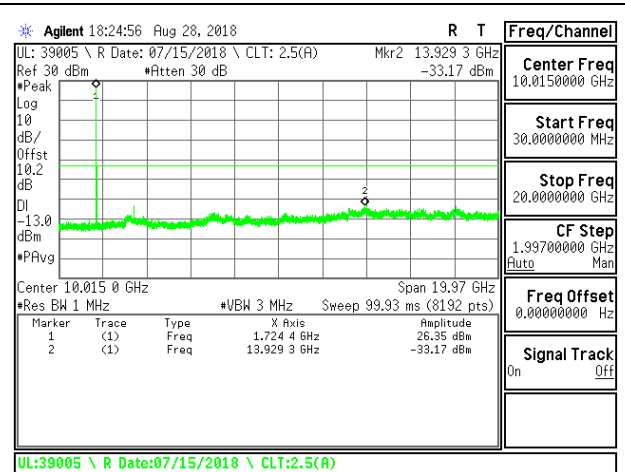

LTE B4 10MHz QPSK Low Channel RB1-0

LTE B4 10MHz QPSK Mid Channel RB1-0

LTE B4 10MHz QPSK High Channel RB1-0

LTE B4 10MHz 16QAM Low Channel RB1-0

LTE B4 10MHz 16QAM Mid Channel RB1-0

LTE B4 10MHz 16QAM High Channel RB1-0

LTE B4 15MHz QPSK Low Channel RB1-0

LTE B4 15MHz QPSK Mid Channel RB1-0

LTE B4 15MHz QPSK High Channel RB1-0

LTE B4 15MHz 16QAM Low Channel RB1-0

LTE B4 15MHz 16QAM Mid Channel RB1-0

LTE B4 15MHz 16QAM High Channel RB1-0

LTE B4 20MHz QPSK Low Channel RB1-0

LTE B4 20MHz QPSK Mid Channel RB1-0

LTE B4 20MHz QPSK High Channel RB1-0

LTE B4 20MHz 16QAM Low Channel RB1-0

LTE B4 20MHz 16QAM Mid Channel RB1-0

LTE B4 20MHz 16QAM High Channel RB1-0

8.3.6. LTE BAND 5

LTE B5 1.4MHz QPSK Low Channel RB1-0

LTE B5 1.4MHz QPSK Mid Channel RB1-0

LTE B5 1.4MHz QPSK High Channel RB1-0

LTE B5 1.4MHz 16QAM Low Channel RB1-0

LTE B5 1.4MHz 16QAM Mid Channel RB1-0