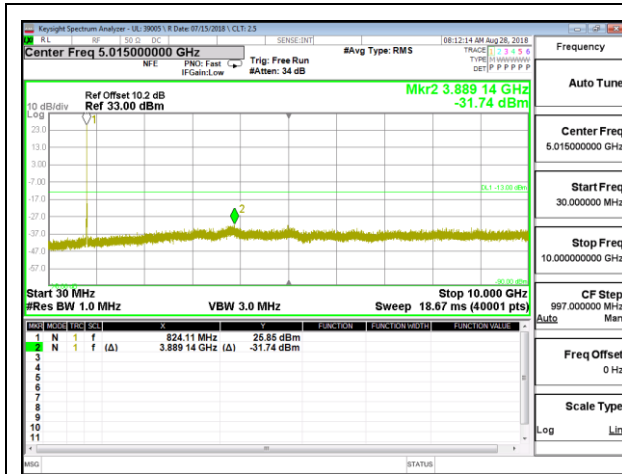

LTE B4 20MHz QPSK Low Channel RB1-0

LTE B4 20MHz QPSK Mid Channel RB1-0

LTE B4 20MHz QPSK High Channel RB1-0

LTE B4 20MHz 16QAM Low Channel RB1-0

LTE B4 20MHz 16QAM Mid Channel RB1-0

LTE B4 20MHz 16QAM High Channel RB1-0

8.3.6. LTE BAND 5

LTE B5 1.4MHz QPSK Low Channel RB1-0

LTE B5 1.4MHz QPSK Mid Channel RB1-0

LTE B5 1.4MHz QPSK High Channel RB1-0

LTE B5 1.4MHz 16QAM Low Channel RB1-0

LTE B5 1.4MHz 16QAM Mid Channel RB1-0

LTE B5 1.4MHz 16QAM High Channel RB1-0

LTE B5 3MHz QPSK Low Channel RB1-0

LTE B5 3MHz QPSK Mid Channel RB1-0

LTE B5 3MHz QPSK High Channel RB1-0

LTE B5 3MHz 16QAM Low Channel RB1-0

LTE B5 3MHz 16QAM Mid Channel RB1-0