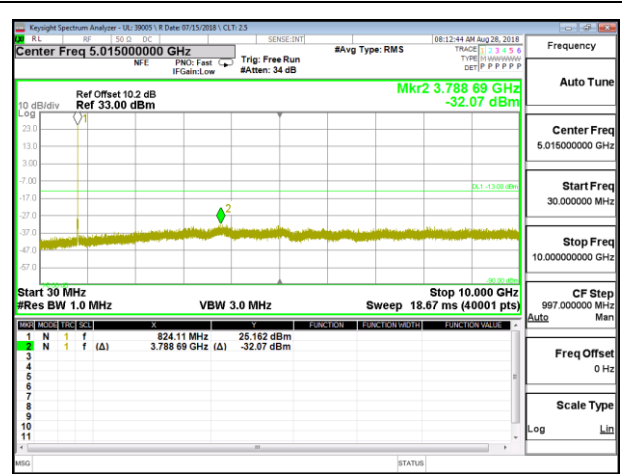

8.3.6. LTE BAND 5

LTE B5 1.4MHz QPSK Low Channel RB1-0

LTE B5 1.4MHz QPSK Mid Channel RB1-0

LTE B5 1.4MHz QPSK High Channel RB1-0

LTE B5 1.4MHz 16QAM Low Channel RB1-0

LTE B5 1.4MHz 16QAM Mid Channel RB1-0

LTE B5 1.4MHz 16QAM High Channel RB1-0

LTE B5 3MHz QPSK Low Channel RB1-0

LTE B5 3MHz QPSK Mid Channel RB1-0

LTE B5 3MHz QPSK High Channel RB1-0

LTE B5 3MHz 16QAM Low Channel RB1-0

LTE B5 3MHz 16QAM Mid Channel RB1-0

LTE B5 3MHz 16QAM High Channel RB1-0

LTE B5 5MHz QPSK Low Channel RB1-0

LTE B5 5MHz QPSK Mid Channel RB1-0

LTE B5 5MHz QPSK High Channel RB1-0

LTE B5 5MHz 16QAM Low Channel RB1-0

LTE B5 5MHz 16QAM Mid Channel RB1-0