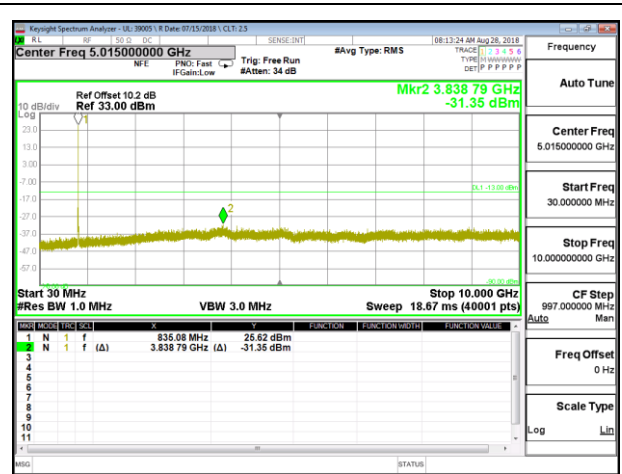

LTE B4 20MHz QPSK Low Channel RB1-0

LTE B4 20MHz QPSK Mid Channel RB1-0

LTE B4 20MHz QPSK High Channel RB1-0

LTE B4 20MHz 16QAM Low Channel RB1-0

LTE B4 20MHz 16QAM Mid Channel RB1-0

LTE B4 20MHz 16QAM High Channel RB1-0

8.3.6. LTE BAND 5

LTE B5 1.4MHz QPSK Low Channel RB1-0

LTE B5 1.4MHz QPSK Mid Channel RB1-0

LTE B5 1.4MHz QPSK High Channel RB1-0

LTE B5 1.4MHz 16QAM Low Channel RB1-0

LTE B5 1.4MHz 16QAM Mid Channel RB1-0

LTE B5 1.4MHz 16QAM High Channel RB1-0

LTE B5 3MHz QPSK Low Channel RB1-0

LTE B5 3MHz QPSK Mid Channel RB1-0

LTE B5 3MHz QPSK High Channel RB1-0

LTE B5 3MHz 16QAM Low Channel RB1-0

LTE B5 3MHz 16QAM Mid Channel RB1-0