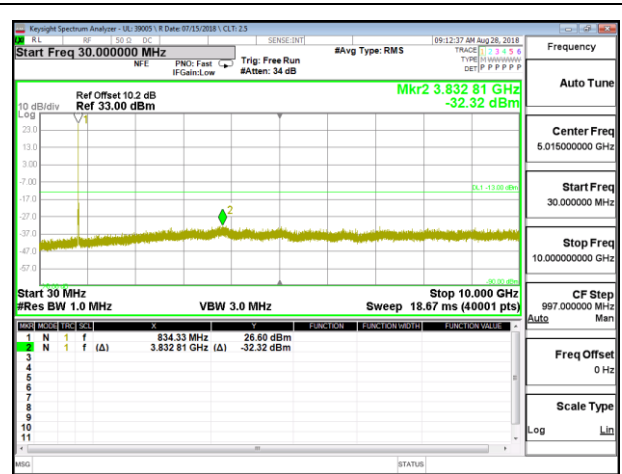

8.3.6. LTE BAND 5

LTE B5 1.4MHz QPSK Low Channel RB1-0

LTE B5 1.4MHz QPSK Mid Channel RB1-0

LTE B5 1.4MHz QPSK High Channel RB1-0

LTE B5 1.4MHz 16QAM Low Channel RB1-0

LTE B5 1.4MHz 16QAM Mid Channel RB1-0

LTE B5 1.4MHz 16QAM High Channel RB1-0

LTE B5 3MHz QPSK Low Channel RB1-0

LTE B5 3MHz QPSK Mid Channel RB1-0

LTE B5 3MHz QPSK High Channel RB1-0

LTE B5 3MHz 16QAM Low Channel RB1-0

LTE B5 3MHz 16QAM Mid Channel RB1-0

LTE B5 3MHz 16QAM High Channel RB1-0

LTE B5 5MHz QPSK Low Channel RB1-0

LTE B5 5MHz QPSK Mid Channel RB1-0

LTE B5 5MHz QPSK High Channel RB1-0

LTE B5 5MHz 16QAM Low Channel RB1-0

LTE B5 5MHz 16QAM Mid Channel RB1-0