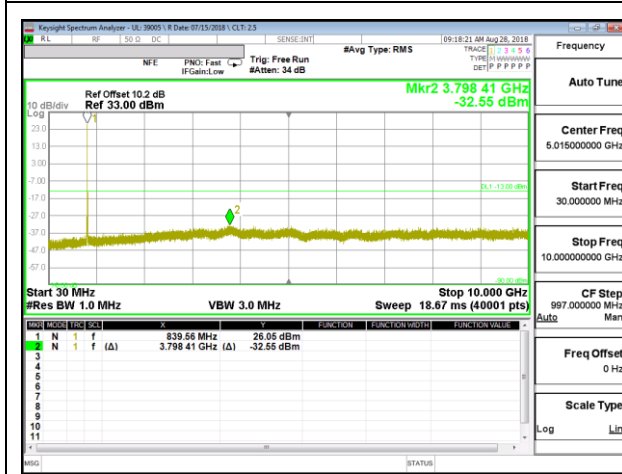

LTE B5 1.4MHz 16QAM High Channel RB1-0

LTE B5 3MHz QPSK Low Channel RB1-0

LTE B5 3MHz QPSK Mid Channel RB1-0

LTE B5 3MHz QPSK High Channel RB1-0

LTE B5 3MHz 16QAM Low Channel RB1-0

LTE B5 3MHz 16QAM Mid Channel RB1-0

LTE B5 3MHz 16QAM High Channel RB1-0

LTE B5 5MHz QPSK Low Channel RB1-0

LTE B5 5MHz QPSK Mid Channel RB1-0

LTE B5 5MHz QPSK High Channel RB1-0

LTE B5 5MHz 16QAM Low Channel RB1-0

LTE B5 5MHz 16QAM Mid Channel RB1-0

LTE B5 5MHz 16QAM High Channel RB1-0

LTE B5 10MHz QPSK Low Channel RB1-0

LTE B5 10MHz QPSK Mid Channel RB1-0

LTE B5 10MHz QPSK High Channel RB1-0

LTE B5 10MHz 16QAM Low Channel RB1-0

LTE B5 10MHz 16QAM Mid Channel RB1-0