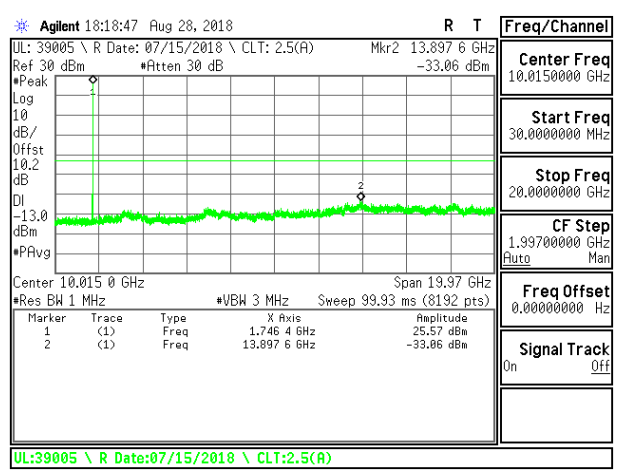

LTE B4 5MHz QPSK Low Channel RB1-0

LTE B4 5MHz QPSK Mid Channel RB1-0

LTE B4 5MHz QPSK High Channel RB1-0

LTE B4 5MHz 16QAM Low Channel RB1-0

LTE B4 5MHz 16QAM Mid Channel RB1-0

LTE B4 5MHz 16QAM High Channel RB1-0

LTE B4 10MHz QPSK Low Channel RB1-0

LTE B4 10MHz QPSK Mid Channel RB1-0

LTE B4 10MHz QPSK High Channel RB1-0

LTE B4 10MHz 16QAM Low Channel RB1-0

LTE B4 10MHz 16QAM Mid Channel RB1-0

LTE B4 10MHz 16QAM High Channel RB1-0

LTE B4 15MHz QPSK Low Channel RB1-0

LTE B4 15MHz QPSK Mid Channel RB1-0

LTE B4 15MHz QPSK High Channel RB1-0

LTE B4 15MHz 16QAM Low Channel RB1-0

LTE B4 15MHz 16QAM Mid Channel RB1-0

LTE B4 15MHz 16QAM High Channel RB1-0

LTE B4 20MHz QPSK Low Channel RB1-0

LTE B4 20MHz QPSK Mid Channel RB1-0

LTE B4 20MHz QPSK High Channel RB1-0

LTE B4 20MHz 16QAM Low Channel RB1-0

LTE B4 20MHz 16QAM Mid Channel RB1-0

LTE B4 20MHz 16QAM High Channel RB1-0