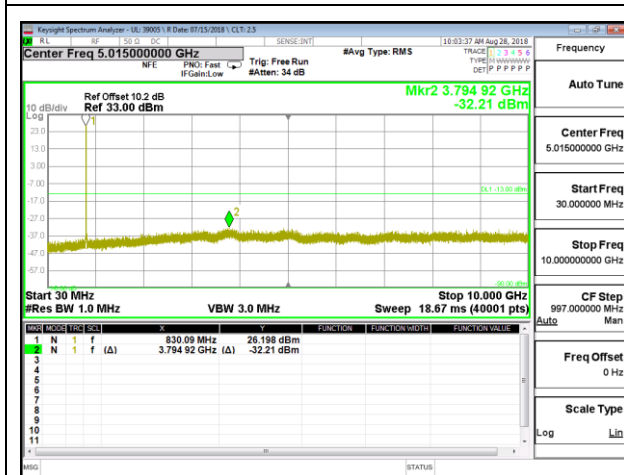

LTE B26 1.4MHz 16QAM Mid Channel RB1-0

LTE B26 1.4MHz 16QAM High Channel RB1-0

LTE B26 3MHz QPSK Low Channel RB1-0

LTE B26 3MHz QPSK Mid Channel RB1-0

LTE B26 3MHz QPSK High Channel RB1-0

LTE B26 3MHz 16QAM Low Channel RB1-0