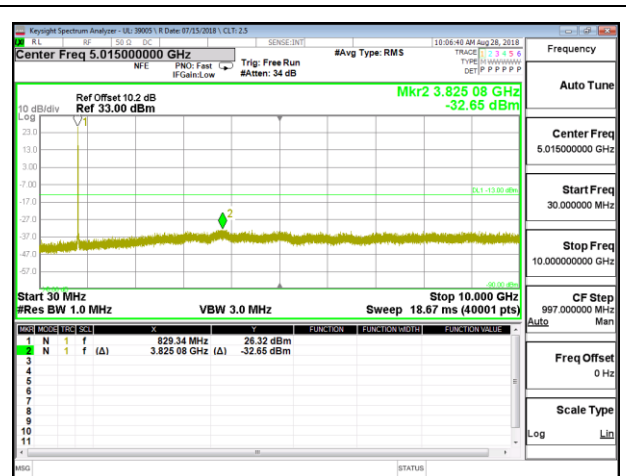

LTE B26 1.4MHz 16QAM Mid Channel RB1-0

LTE B26 1.4MHz 16QAM High Channel RB1-0

LTE B26 3MHz QPSK Low Channel RB1-0

LTE B26 3MHz QPSK Mid Channel RB1-0

LTE B26 3MHz QPSK High Channel RB1-0

LTE B26 3MHz 16QAM Low Channel RB1-0

LTE B26 3MHz 16QAM Mid Channel RB1-0

LTE B26 3MHz 16QAM High Channel RB1-0

LTE B26 5MHz QPSK Low Channel RB1-0

LTE B26 5MHz QPSK Mid Channel RB1-0

LTE B26 5MHz QPSK High Channel RB1-0

LTE B26 5MHz 16QAM Low Channel RB1-0