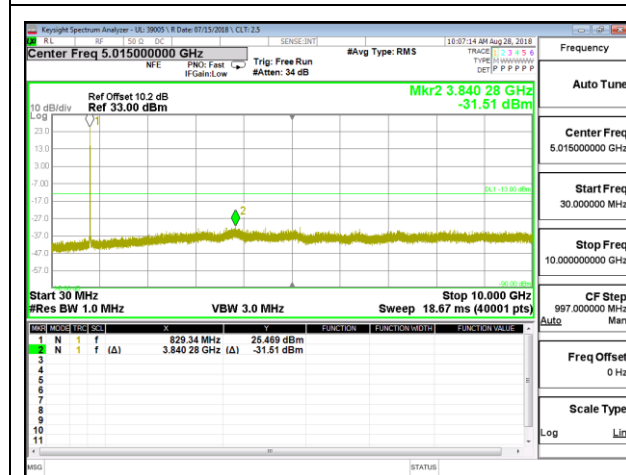

LTE B26 3MHz 16QAM Mid Channel RB1-0

LTE B26 3MHz 16QAM High Channel RB1-0

LTE B26 5MHz QPSK Low Channel RB1-0

LTE B26 5MHz QPSK Mid Channel RB1-0

LTE B26 5MHz QPSK High Channel RB1-0

LTE B26 5MHz 16QAM Low Channel RB1-0

LTE B26 5MHz 16QAM Mid Channel RB1-0

LTE B26 5MHz 16QAM High Channel RB1-0