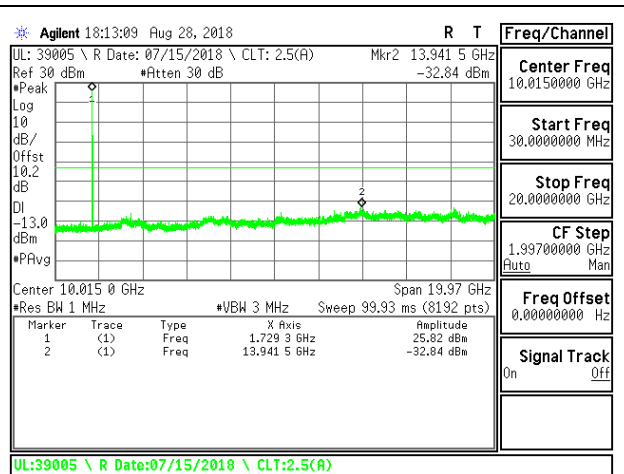

LTE B4 5MHz QPSK Low Channel RB1-0

LTE B4 5MHz QPSK Mid Channel RB1-0

LTE B4 5MHz QPSK High Channel RB1-0

LTE B4 5MHz 16QAM Low Channel RB1-0

LTE B4 5MHz 16QAM Mid Channel RB1-0

LTE B4 5MHz 16QAM High Channel RB1-0

LTE B4 10MHz QPSK Low Channel RB1-0

LTE B4 10MHz QPSK Mid Channel RB1-0

LTE B4 10MHz QPSK High Channel RB1-0

LTE B4 10MHz 16QAM Low Channel RB1-0

LTE B4 10MHz 16QAM Mid Channel RB1-0

LTE B4 10MHz 16QAM High Channel RB1-0

LTE B4 15MHz QPSK Low Channel RB1-0

LTE B4 15MHz QPSK Mid Channel RB1-0

LTE B4 15MHz QPSK High Channel RB1-0

LTE B4 15MHz 16QAM Low Channel RB1-0

LTE B4 15MHz 16QAM Mid Channel RB1-0

LTE B4 15MHz 16QAM High Channel RB1-0

LTE B4 20MHz QPSK Low Channel RB1-0

LTE B4 20MHz QPSK Mid Channel RB1-0

LTE B4 20MHz QPSK High Channel RB1-0

LTE B4 20MHz 16QAM Low Channel RB1-0

LTE B4 20MHz 16QAM Mid Channel RB1-0

LTE B4 20MHz 16QAM High Channel RB1-0