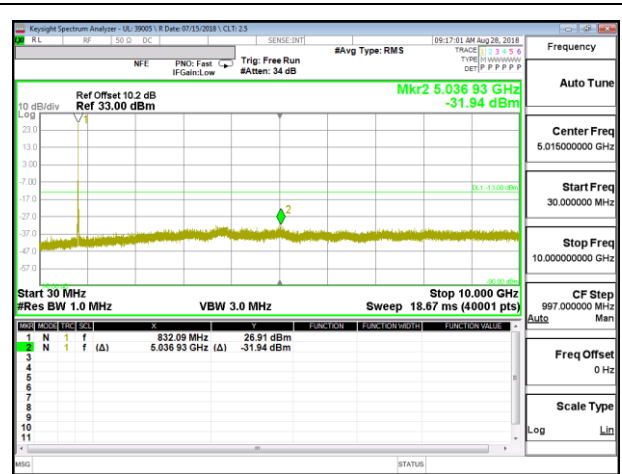

LTE B5 1.4MHz 16QAM High Channel RB1-0

LTE B5 3MHz QPSK Low Channel RB1-0

LTE B5 3MHz QPSK Mid Channel RB1-0

LTE B5 3MHz QPSK High Channel RB1-0

LTE B5 3MHz 16QAM Low Channel RB1-0

LTE B5 3MHz 16QAM Mid Channel RB1-0

LTE B5 3MHz 16QAM High Channel RB1-0

LTE B5 5MHz QPSK Low Channel RB1-0

LTE B5 5MHz QPSK Mid Channel RB1-0

LTE B5 5MHz QPSK High Channel RB1-0

LTE B5 5MHz 16QAM Low Channel RB1-0

LTE B5 5MHz 16QAM Mid Channel RB1-0

LTE B5 5MHz 16QAM High Channel RB1-0

LTE B5 10MHz QPSK Low Channel RB1-0

LTE B5 10MHz QPSK Mid Channel RB1-0

LTE B5 10MHz QPSK High Channel RB1-0

LTE B5 10MHz 16QAM Low Channel RB1-0

LTE B5 10MHz 16QAM Mid Channel RB1-0