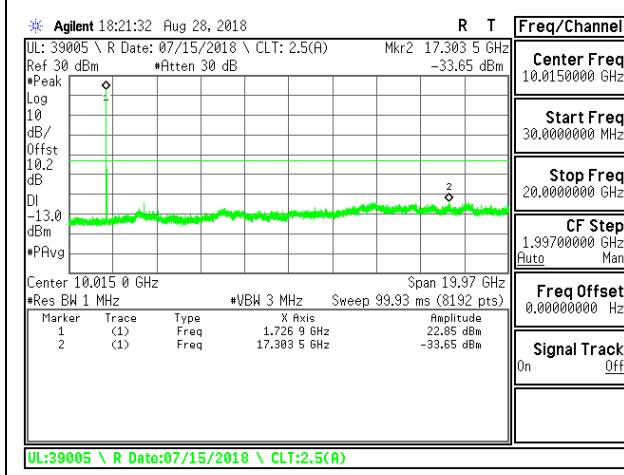

LTE B4 10MHz QPSK Low Channel RB1-0

LTE B4 10MHz QPSK Mid Channel RB1-0

LTE B4 10MHz QPSK High Channel RB1-0

LTE B4 10MHz 16QAM Low Channel RB1-0

LTE B4 10MHz 16QAM Mid Channel RB1-0

LTE B4 10MHz 16QAM High Channel RB1-0

LTE B4 15MHz QPSK Low Channel RB1-0

LTE B4 15MHz QPSK Mid Channel RB1-0

LTE B4 15MHz QPSK High Channel RB1-0

LTE B4 15MHz 16QAM Low Channel RB1-0

LTE B4 15MHz 16QAM Mid Channel RB1-0

LTE B4 15MHz 16QAM High Channel RB1-0

LTE B4 20MHz QPSK Low Channel RB1-0

LTE B4 20MHz QPSK Mid Channel RB1-0

LTE B4 20MHz QPSK High Channel RB1-0

LTE B4 20MHz 16QAM Low Channel RB1-0

LTE B4 20MHz 16QAM Mid Channel RB1-0

LTE B4 20MHz 16QAM High Channel RB1-0

8.3.6. LTE BAND 5

LTE B5 1.4MHz QPSK Low Channel RB1-0

LTE B5 1.4MHz QPSK Mid Channel RB1-0

LTE B5 1.4MHz QPSK High Channel RB1-0

LTE B5 1.4MHz 16QAM Low Channel RB1-0

LTE B5 1.4MHz 16QAM Mid Channel RB1-0