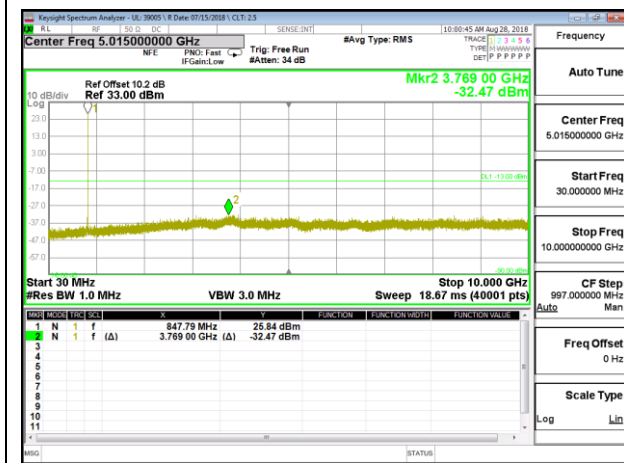

LTE B17 10MHz 16QAM High Channel RB1-0

8.3.8. LTE BAND 26

LTE B26 1.4MHz QPSK Low Channel RB1-0

LTE B26 1.4MHz QPSK Mid Channel RB1-0

LTE B26 1.4MHz QPSK High Channel RB1-0

LTE B26 1.4MHz 16QAM Low Channel RB1-0

LTE B26 1.4MHz 16QAM Mid Channel RB1-0

LTE B26 1.4MHz 16QAM High Channel RB1-0

LTE B26 3MHz QPSK Low Channel RB1-0

LTE B26 3MHz QPSK Mid Channel RB1-0

LTE B26 3MHz QPSK High Channel RB1-0

LTE B26 3MHz 16QAM Low Channel RB1-0