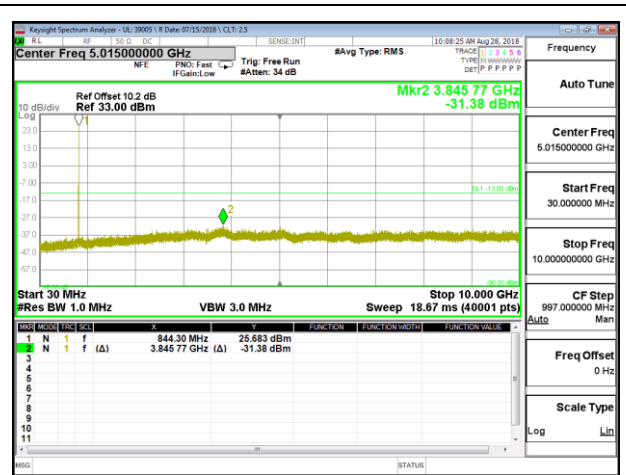

LTE B26 3MHz 16QAM Mid Channel RB1-0

LTE B26 3MHz 16QAM High Channel RB1-0

LTE B26 5MHz QPSK Low Channel RB1-0

LTE B26 5MHz QPSK Mid Channel RB1-0

LTE B26 5MHz QPSK High Channel RB1-0

LTE B26 5MHz 16QAM Low Channel RB1-0

LTE B26 5MHz 16QAM Mid Channel RB1-0

LTE B26 5MHz 16QAM High Channel RB1-0