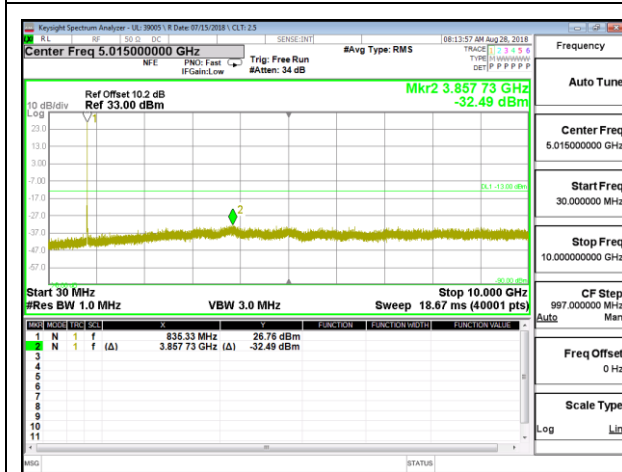

8.3.6. LTE BAND 5

LTE B5 1.4MHz QPSK Low Channel RB1-0

LTE B5 1.4MHz QPSK Mid Channel RB1-0

LTE B5 1.4MHz QPSK High Channel RB1-0

LTE B5 1.4MHz 16QAM Low Channel RB1-0

LTE B5 1.4MHz 16QAM Mid Channel RB1-0

LTE B5 1.4MHz 16QAM High Channel RB1-0

LTE B5 3MHz QPSK Low Channel RB1-0

LTE B5 3MHz QPSK Mid Channel RB1-0

LTE B5 3MHz QPSK High Channel RB1-0

LTE B5 3MHz 16QAM Low Channel RB1-0

LTE B5 3MHz 16QAM Mid Channel RB1-0

LTE B5 3MHz 16QAM High Channel RB1-0

LTE B5 5MHz QPSK Low Channel RB1-0

LTE B5 5MHz QPSK Mid Channel RB1-0

LTE B5 5MHz QPSK High Channel RB1-0

LTE B5 5MHz 16QAM Low Channel RB1-0

LTE B5 5MHz 16QAM Mid Channel RB1-0