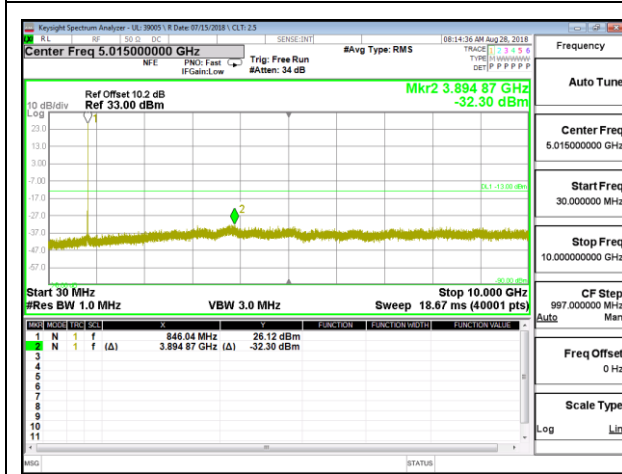

LTE B4 20MHz QPSK Low Channel RB1-0

LTE B4 20MHz QPSK Mid Channel RB1-0

LTE B4 20MHz QPSK High Channel RB1-0

LTE B4 20MHz 16QAM Low Channel RB1-0

LTE B4 20MHz 16QAM Mid Channel RB1-0

LTE B4 20MHz 16QAM High Channel RB1-0

8.3.6. LTE BAND 5

LTE B5 1.4MHz QPSK Low Channel RB1-0

LTE B5 1.4MHz QPSK Mid Channel RB1-0

LTE B5 1.4MHz QPSK High Channel RB1-0

LTE B5 1.4MHz 16QAM Low Channel RB1-0

LTE B5 1.4MHz 16QAM Mid Channel RB1-0

LTE B5 1.4MHz 16QAM High Channel RB1-0

LTE B5 3MHz QPSK Low Channel RB1-0

LTE B5 3MHz QPSK Mid Channel RB1-0

LTE B5 3MHz QPSK High Channel RB1-0

LTE B5 3MHz 16QAM Low Channel RB1-0

LTE B5 3MHz 16QAM Mid Channel RB1-0