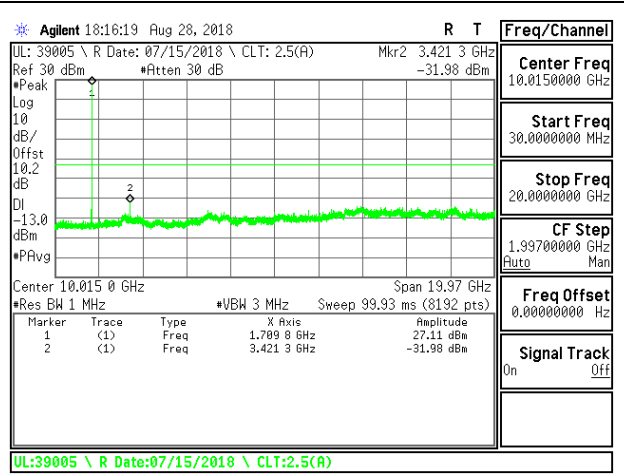

LTE B4 5MHz QPSK Low Channel RB1-0

LTE B4 5MHz QPSK Mid Channel RB1-0

LTE B4 5MHz QPSK High Channel RB1-0

LTE B4 5MHz 16QAM Low Channel RB1-0

LTE B4 5MHz 16QAM Mid Channel RB1-0

LTE B4 5MHz 16QAM High Channel RB1-0

LTE B4 10MHz QPSK Low Channel RB1-0

LTE B4 10MHz QPSK Mid Channel RB1-0

LTE B4 10MHz QPSK High Channel RB1-0

LTE B4 10MHz 16QAM Low Channel RB1-0

LTE B4 10MHz 16QAM Mid Channel RB1-0

LTE B4 10MHz 16QAM High Channel RB1-0

LTE B4 15MHz QPSK Low Channel RB1-0

LTE B4 15MHz QPSK Mid Channel RB1-0

LTE B4 15MHz QPSK High Channel RB1-0

LTE B4 15MHz 16QAM Low Channel RB1-0

LTE B4 15MHz 16QAM Mid Channel RB1-0

LTE B4 15MHz 16QAM High Channel RB1-0

LTE B4 20MHz QPSK Low Channel RB1-0

LTE B4 20MHz QPSK Mid Channel RB1-0

LTE B4 20MHz QPSK High Channel RB1-0

LTE B4 20MHz 16QAM Low Channel RB1-0

LTE B4 20MHz 16QAM Mid Channel RB1-0

LTE B4 20MHz 16QAM High Channel RB1-0