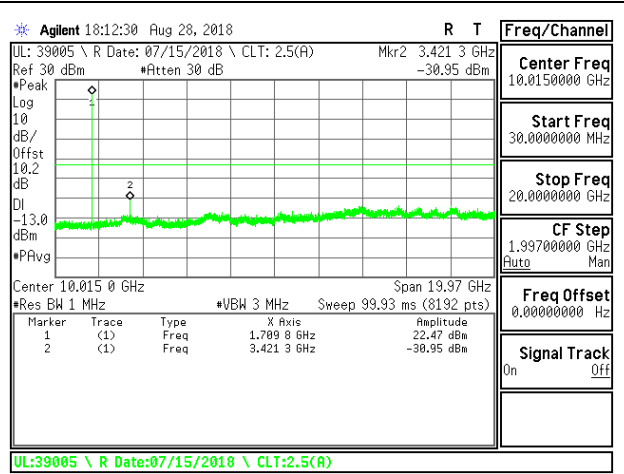

LTE B4 5MHz QPSK Low Channel RB1-0

LTE B4 5MHz QPSK Mid Channel RB1-0

LTE B4 5MHz QPSK High Channel RB1-0

LTE B4 5MHz 16QAM Low Channel RB1-0

LTE B4 5MHz 16QAM Mid Channel RB1-0

LTE B4 5MHz 16QAM High Channel RB1-0

LTE B4 10MHz QPSK Low Channel RB1-0

LTE B4 10MHz QPSK Mid Channel RB1-0

LTE B4 10MHz QPSK High Channel RB1-0

LTE B4 10MHz 16QAM Low Channel RB1-0

LTE B4 10MHz 16QAM Mid Channel RB1-0

LTE B4 10MHz 16QAM High Channel RB1-0

LTE B4 15MHz QPSK Low Channel RB1-0

LTE B4 15MHz QPSK Mid Channel RB1-0

LTE B4 15MHz QPSK High Channel RB1-0

LTE B4 15MHz 16QAM Low Channel RB1-0

LTE B4 15MHz 16QAM Mid Channel RB1-0

LTE B4 15MHz 16QAM High Channel RB1-0

LTE B4 20MHz QPSK Low Channel RB1-0

LTE B4 20MHz QPSK Mid Channel RB1-0

LTE B4 20MHz QPSK High Channel RB1-0

LTE B4 20MHz 16QAM Low Channel RB1-0

LTE B4 20MHz 16QAM Mid Channel RB1-0

LTE B4 20MHz 16QAM High Channel RB1-0