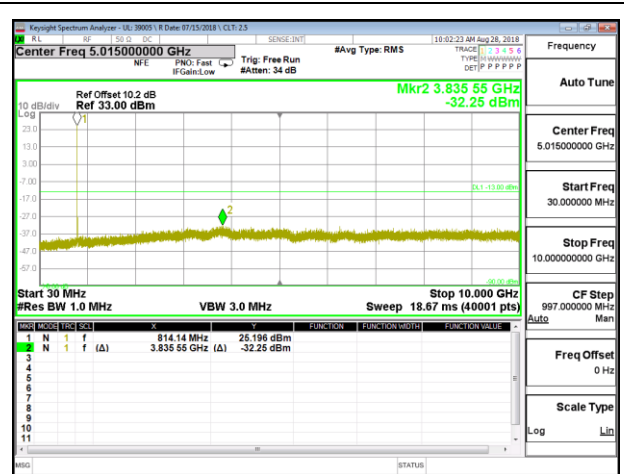

LTE B26 1.4MHz 16QAM Mid Channel RB1-0

LTE B26 1.4MHz 16QAM High Channel RB1-0

LTE B26 3MHz QPSK Low Channel RB1-0

LTE B26 3MHz QPSK Mid Channel RB1-0

LTE B26 3MHz QPSK High Channel RB1-0

LTE B26 3MHz 16QAM Low Channel RB1-0

LTE B26 3MHz 16QAM Mid Channel RB1-0

LTE B26 3MHz 16QAM High Channel RB1-0

LTE B26 5MHz QPSK Low Channel RB1-0

LTE B26 5MHz QPSK Mid Channel RB1-0

LTE B26 5MHz QPSK High Channel RB1-0

LTE B26 5MHz 16QAM Low Channel RB1-0