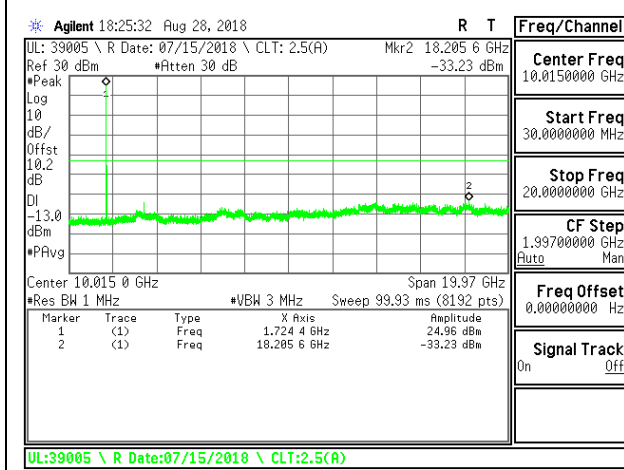

LTE B4 15MHz QPSK Low Channel RB1-0

LTE B4 15MHz QPSK Mid Channel RB1-0

LTE B4 15MHz QPSK High Channel RB1-0

LTE B4 15MHz 16QAM Low Channel RB1-0

LTE B4 15MHz 16QAM Mid Channel RB1-0

LTE B4 15MHz 16QAM High Channel RB1-0

LTE B4 20MHz QPSK Low Channel RB1-0

LTE B4 20MHz QPSK Mid Channel RB1-0

LTE B4 20MHz QPSK High Channel RB1-0

LTE B4 20MHz 16QAM Low Channel RB1-0

LTE B4 20MHz 16QAM Mid Channel RB1-0

LTE B4 20MHz 16QAM High Channel RB1-0

8.3.6. LTE BAND 5

LTE B5 1.4MHz QPSK Low Channel RB1-0

LTE B5 1.4MHz QPSK Mid Channel RB1-0

LTE B5 1.4MHz QPSK High Channel RB1-0

LTE B5 1.4MHz 16QAM Low Channel RB1-0

LTE B5 1.4MHz 16QAM Mid Channel RB1-0

LTE B5 1.4MHz 16QAM High Channel RB1-0

LTE B5 3MHz QPSK Low Channel RB1-0

LTE B5 3MHz QPSK Mid Channel RB1-0

LTE B5 3MHz QPSK High Channel RB1-0

LTE B5 3MHz 16QAM Low Channel RB1-0

LTE B5 3MHz 16QAM Mid Channel RB1-0