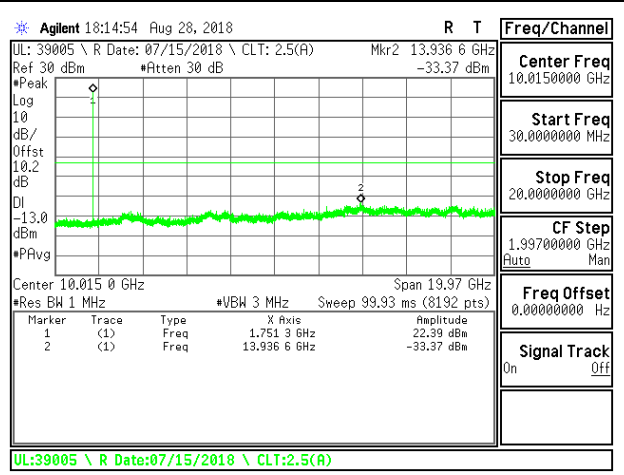

LTE B4 5MHz QPSK Low Channel RB1-0

LTE B4 5MHz QPSK Mid Channel RB1-0

LTE B4 5MHz QPSK High Channel RB1-0

LTE B4 5MHz 16QAM Low Channel RB1-0

LTE B4 5MHz 16QAM Mid Channel RB1-0

LTE B4 5MHz 16QAM High Channel RB1-0

LTE B4 10MHz QPSK Low Channel RB1-0

LTE B4 10MHz QPSK Mid Channel RB1-0

LTE B4 10MHz QPSK High Channel RB1-0

LTE B4 10MHz 16QAM Low Channel RB1-0

LTE B4 10MHz 16QAM Mid Channel RB1-0

LTE B4 10MHz 16QAM High Channel RB1-0

LTE B4 15MHz QPSK Low Channel RB1-0

LTE B4 15MHz QPSK Mid Channel RB1-0

LTE B4 15MHz QPSK High Channel RB1-0

LTE B4 15MHz 16QAM Low Channel RB1-0

LTE B4 15MHz 16QAM Mid Channel RB1-0

LTE B4 15MHz 16QAM High Channel RB1-0

LTE B4 20MHz QPSK Low Channel RB1-0

LTE B4 20MHz QPSK Mid Channel RB1-0

LTE B4 20MHz QPSK High Channel RB1-0

LTE B4 20MHz 16QAM Low Channel RB1-0

LTE B4 20MHz 16QAM Mid Channel RB1-0

LTE B4 20MHz 16QAM High Channel RB1-0