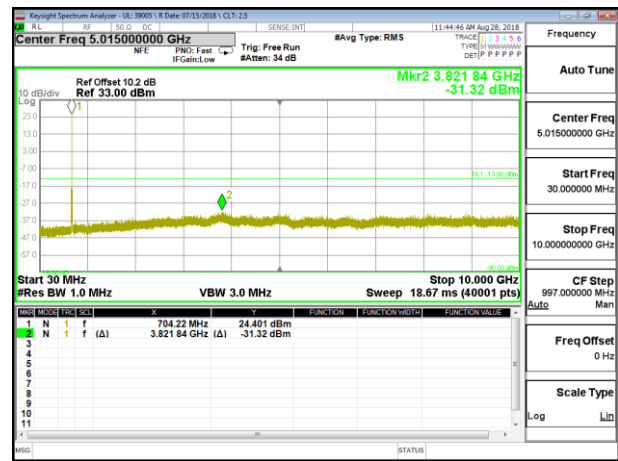

LTE B5 5MHz 16QAM High Channel RB1-0

LTE B5 10MHz QPSK Low Channel RB1-0

LTE B5 10MHz QPSK Mid Channel RB1-0

LTE B5 10MHz QPSK High Channel RB1-0

LTE B5 10MHz 16QAM Low Channel RB1-0

LTE B5 10MHz 16QAM Mid Channel RB1-0

LTE B5 10MHz 16QAM High Channel RB1-0

8.3.7. LTE BAND 17

LTE B17 5MHz QPSK Low Channel RB1-0

LTE B17 5MHz QPSK Mid Channel RB1-0

LTE B17 5MHz QPSK High Channel RB1-0

LTE B17 5MHz 16QAM Low Channel RB1-0

LTE B17 5MHz 16QAM Mid Channel RB1-0

LTE B17 5MHz 16QAM High Channel RB1-0

LTE B17 10MHz QPSK Low Channel RB1-0

LTE B17 10MHz QPSK Mid Channel RB1-0

LTE B17 10MHz QPSK High Channel RB1-0

LTE B17 10MHz 16QAM Low Channel RB1-0

LTE B17 10MHz 16QAM Mid Channel RB1-0