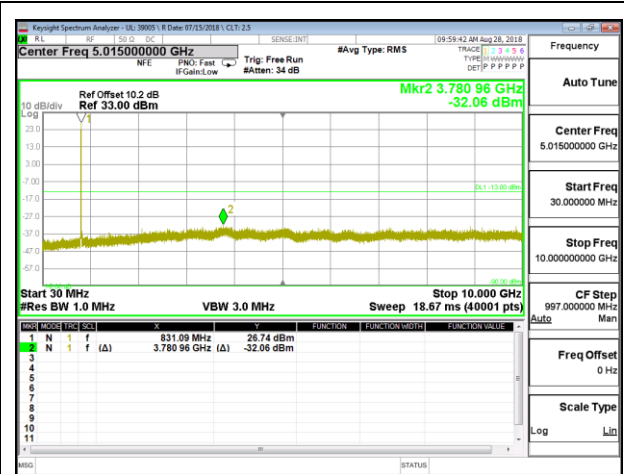

LTE B17 5MHz 16QAM High Channel RB1-0

LTE B17 10MHz QPSK Low Channel RB1-0

LTE B17 10MHz QPSK Mid Channel RB1-0

LTE B17 10MHz QPSK High Channel RB1-0

LTE B17 10MHz 16QAM Low Channel RB1-0

LTE B17 10MHz 16QAM Mid Channel RB1-0

LTE B17 10MHz 16QAM High Channel RB1-0

8.3.8. LTE BAND 26

LTE B26 1.4MHz QPSK Low Channel RB1-0

LTE B26 1.4MHz QPSK Mid Channel RB1-0

LTE B26 1.4MHz QPSK High Channel RB1-0

LTE B26 1.4MHz 16QAM Low Channel RB1-0