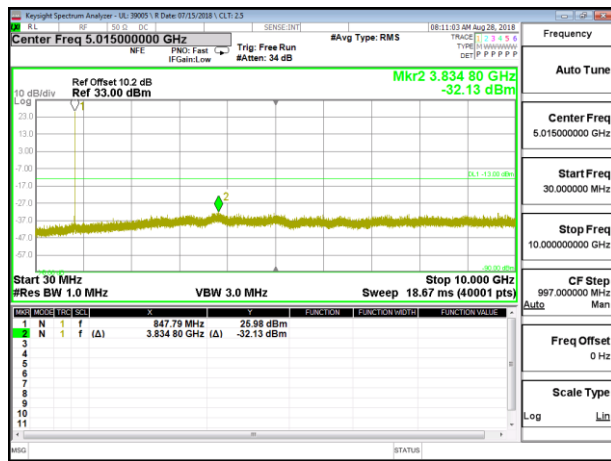

LTE B4 15MHz QPSK Low Channel RB1-0

LTE B4 15MHz QPSK Mid Channel RB1-0

LTE B4 15MHz QPSK High Channel RB1-0

LTE B4 15MHz 16QAM Low Channel RB1-0

LTE B4 15MHz 16QAM Mid Channel RB1-0

LTE B4 15MHz 16QAM High Channel RB1-0

LTE B4 20MHz QPSK Low Channel RB1-0

LTE B4 20MHz QPSK Mid Channel RB1-0

LTE B4 20MHz QPSK High Channel RB1-0

LTE B4 20MHz 16QAM Low Channel RB1-0

LTE B4 20MHz 16QAM Mid Channel RB1-0

LTE B4 20MHz 16QAM High Channel RB1-0

8.3.6. LTE BAND 5

LTE B5 1.4MHz QPSK Low Channel RB1-0

LTE B5 1.4MHz QPSK Mid Channel RB1-0

LTE B5 1.4MHz QPSK High Channel RB1-0

LTE B5 1.4MHz 16QAM Low Channel RB1-0

LTE B5 1.4MHz 16QAM Mid Channel RB1-0

LTE B5 1.4MHz 16QAM High Channel RB1-0

LTE B5 3MHz QPSK Low Channel RB1-0

LTE B5 3MHz QPSK Mid Channel RB1-0

LTE B5 3MHz QPSK High Channel RB1-0

LTE B5 3MHz 16QAM Low Channel RB1-0

LTE B5 3MHz 16QAM Mid Channel RB1-0