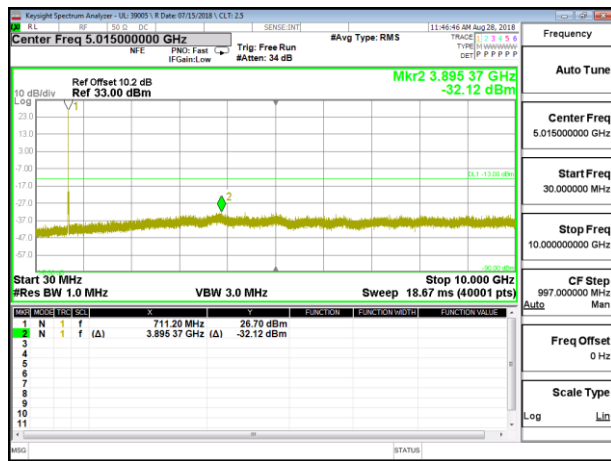

LTE B5 5MHz 16QAM High Channel RB1-0

LTE B5 10MHz QPSK Low Channel RB1-0

LTE B5 10MHz QPSK Mid Channel RB1-0

LTE B5 10MHz QPSK High Channel RB1-0

LTE B5 10MHz 16QAM Low Channel RB1-0

LTE B5 10MHz 16QAM Mid Channel RB1-0

LTE B5 10MHz 16QAM High Channel RB1-0

8.3.7. LTE BAND 17

LTE B17 5MHz QPSK Low Channel RB1-0

LTE B17 5MHz QPSK Mid Channel RB1-0

LTE B17 5MHz QPSK High Channel RB1-0

LTE B17 5MHz 16QAM Low Channel RB1-0

LTE B17 5MHz 16QAM Mid Channel RB1-0

LTE B17 5MHz 16QAM High Channel RB1-0

LTE B17 10MHz QPSK Low Channel RB1-0

LTE B17 10MHz QPSK Mid Channel RB1-0

LTE B17 10MHz QPSK High Channel RB1-0

LTE B17 10MHz 16QAM Low Channel RB1-0

LTE B17 10MHz 16QAM Mid Channel RB1-0