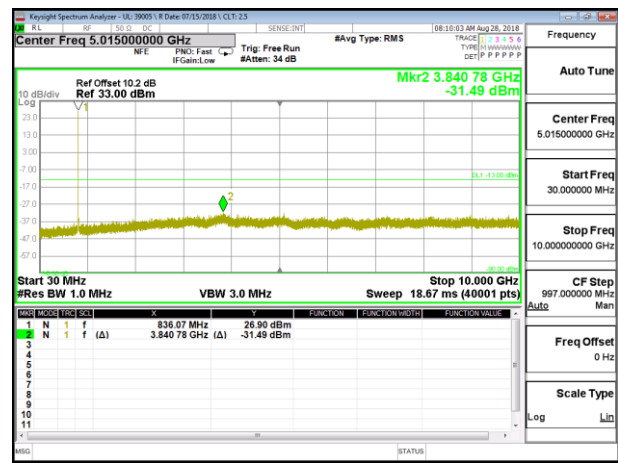

LTE B4 15MHz QPSK Low Channel RB1-0

LTE B4 15MHz QPSK Mid Channel RB1-0

LTE B4 15MHz QPSK High Channel RB1-0

LTE B4 15MHz 16QAM Low Channel RB1-0

LTE B4 15MHz 16QAM Mid Channel RB1-0

LTE B4 15MHz 16QAM High Channel RB1-0

LTE B4 20MHz QPSK Low Channel RB1-0

LTE B4 20MHz QPSK Mid Channel RB1-0

LTE B4 20MHz QPSK High Channel RB1-0

LTE B4 20MHz 16QAM Low Channel RB1-0

LTE B4 20MHz 16QAM Mid Channel RB1-0

LTE B4 20MHz 16QAM High Channel RB1-0

8.3.6. LTE BAND 5

LTE B5 1.4MHz QPSK Low Channel RB1-0

LTE B5 1.4MHz QPSK Mid Channel RB1-0

LTE B5 1.4MHz QPSK High Channel RB1-0

LTE B5 1.4MHz 16QAM Low Channel RB1-0

LTE B5 1.4MHz 16QAM Mid Channel RB1-0