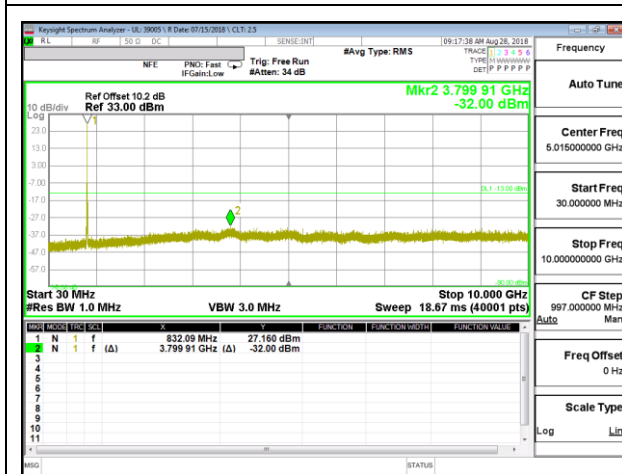

LTE B5 3MHz 16QAM High Channel RB1-0

LTE B5 5MHz QPSK Low Channel RB1-0

LTE B5 5MHz QPSK Mid Channel RB1-0

LTE B5 5MHz QPSK High Channel RB1-0

LTE B5 5MHz 16QAM Low Channel RB1-0

LTE B5 5MHz 16QAM Mid Channel RB1-0

LTE B5 5MHz 16QAM High Channel RB1-0

LTE B5 10MHz QPSK Low Channel RB1-0

LTE B5 10MHz QPSK Mid Channel RB1-0

LTE B5 10MHz QPSK High Channel RB1-0

LTE B5 10MHz 16QAM Low Channel RB1-0

LTE B5 10MHz 16QAM Mid Channel RB1-0

LTE B5 10MHz 16QAM High Channel RB1-0

8.3.7. LTE BAND 17

LTE B17 5MHz QPSK Low Channel RB1-0

LTE B17 5MHz QPSK Mid Channel RB1-0

LTE B17 5MHz QPSK High Channel RB1-0

LTE B17 5MHz 16QAM Low Channel RB1-0

LTE B17 5MHz 16QAM Mid Channel RB1-0