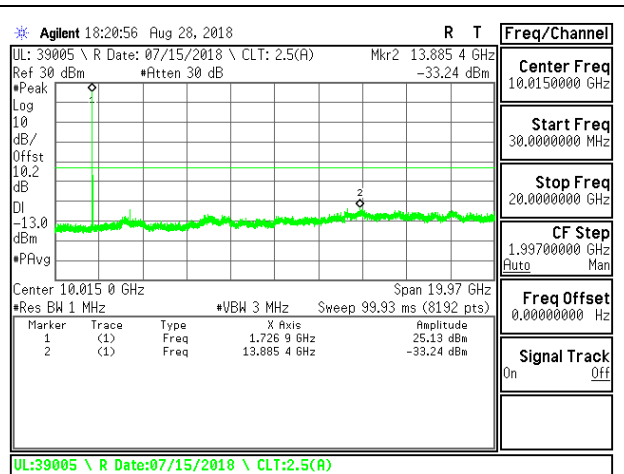

LTE B4 5MHz QPSK Low Channel RB1-0

LTE B4 5MHz QPSK Mid Channel RB1-0

LTE B4 5MHz QPSK High Channel RB1-0

LTE B4 5MHz 16QAM Low Channel RB1-0

LTE B4 5MHz 16QAM Mid Channel RB1-0

LTE B4 5MHz 16QAM High Channel RB1-0

LTE B4 10MHz QPSK Low Channel RB1-0

LTE B4 10MHz QPSK Mid Channel RB1-0

LTE B4 10MHz QPSK High Channel RB1-0

LTE B4 10MHz 16QAM Low Channel RB1-0

LTE B4 10MHz 16QAM Mid Channel RB1-0

LTE B4 10MHz 16QAM High Channel RB1-0

LTE B4 15MHz QPSK Low Channel RB1-0

LTE B4 15MHz QPSK Mid Channel RB1-0

LTE B4 15MHz QPSK High Channel RB1-0

LTE B4 15MHz 16QAM Low Channel RB1-0

LTE B4 15MHz 16QAM Mid Channel RB1-0

LTE B4 15MHz 16QAM High Channel RB1-0

LTE B4 20MHz QPSK Low Channel RB1-0

LTE B4 20MHz QPSK Mid Channel RB1-0

LTE B4 20MHz QPSK High Channel RB1-0

LTE B4 20MHz 16QAM Low Channel RB1-0

LTE B4 20MHz 16QAM Mid Channel RB1-0

LTE B4 20MHz 16QAM High Channel RB1-0