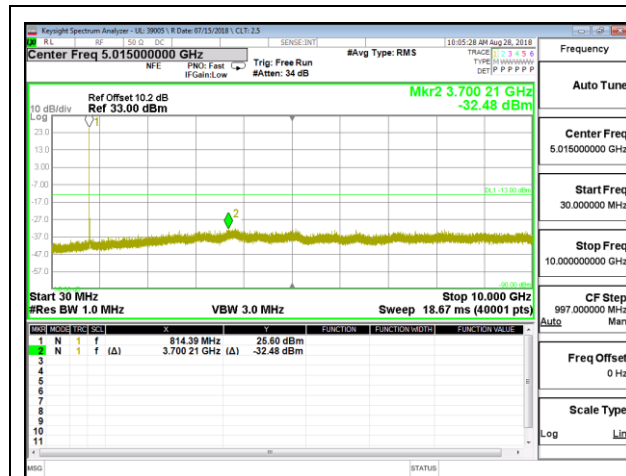

LTE B26 1.4MHz 16QAM Mid Channel RB1-0

LTE B26 1.4MHz 16QAM High Channel RB1-0

LTE B26 3MHz QPSK Low Channel RB1-0

LTE B26 3MHz QPSK Mid Channel RB1-0

LTE B26 3MHz QPSK High Channel RB1-0

LTE B26 3MHz 16QAM Low Channel RB1-0

LTE B26 3MHz 16QAM Mid Channel RB1-0

LTE B26 3MHz 16QAM High Channel RB1-0

LTE B26 5MHz QPSK Low Channel RB1-0

LTE B26 5MHz QPSK Mid Channel RB1-0

LTE B26 5MHz QPSK High Channel RB1-0

LTE B26 5MHz 16QAM Low Channel RB1-0