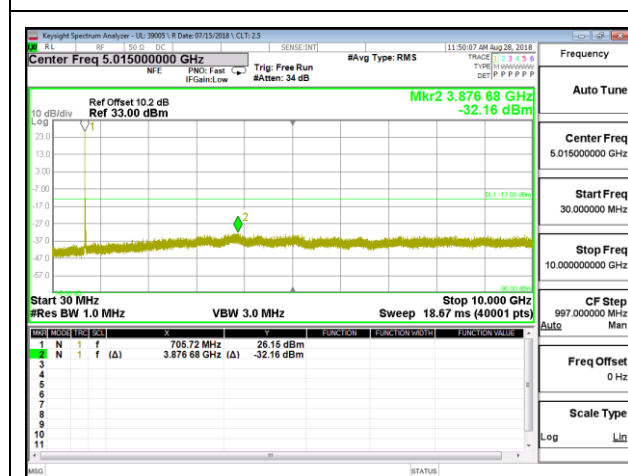

LTE B5 10MHz 16QAM High Channel RB1-0

8.3.7. LTE BAND 17

LTE B17 5MHz QPSK Low Channel RB1-0

LTE B17 5MHz QPSK Mid Channel RB1-0

LTE B17 5MHz QPSK High Channel RB1-0

LTE B17 5MHz 16QAM Low Channel RB1-0

LTE B17 5MHz 16QAM Mid Channel RB1-0

LTE B17 5MHz 16QAM High Channel RB1-0

LTE B17 10MHz QPSK Low Channel RB1-0

LTE B17 10MHz QPSK Mid Channel RB1-0

LTE B17 10MHz QPSK High Channel RB1-0

LTE B17 10MHz 16QAM Low Channel RB1-0

LTE B17 10MHz 16QAM Mid Channel RB1-0

LTE B17 10MHz 16QAM High Channel RB1-0

8.3.8. LTE BAND 26

LTE B26 1.4MHz QPSK Low Channel RB1-0

LTE B26 1.4MHz QPSK Mid Channel RB1-0

LTE B26 1.4MHz QPSK High Channel RB1-0

LTE B26 1.4MHz 16QAM Low Channel RB1-0