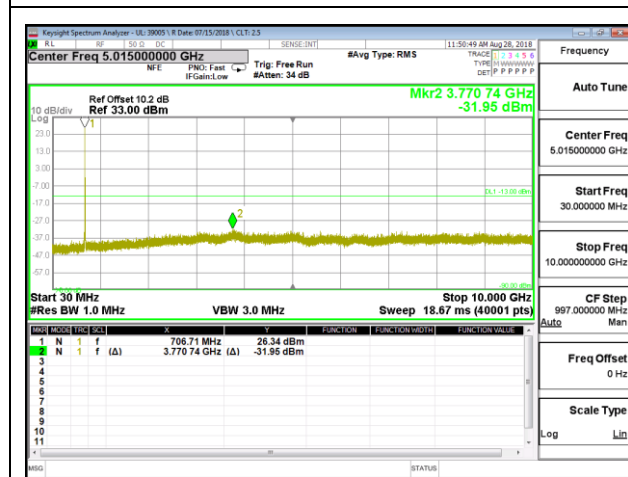

LTE B5 5MHz 16QAM High Channel RB1-0

LTE B5 10MHz QPSK Low Channel RB1-0

LTE B5 10MHz QPSK Mid Channel RB1-0

LTE B5 10MHz QPSK High Channel RB1-0

LTE B5 10MHz 16QAM Low Channel RB1-0

LTE B5 10MHz 16QAM Mid Channel RB1-0

LTE B5 10MHz 16QAM High Channel RB1-0

8.3.7. LTE BAND 17

LTE B17 5MHz QPSK Low Channel RB1-0

LTE B17 5MHz QPSK Mid Channel RB1-0

LTE B17 5MHz QPSK High Channel RB1-0

LTE B17 5MHz 16QAM Low Channel RB1-0

LTE B17 5MHz 16QAM Mid Channel RB1-0

LTE B17 5MHz 16QAM High Channel RB1-0

LTE B17 10MHz QPSK Low Channel RB1-0

LTE B17 10MHz QPSK Mid Channel RB1-0

LTE B17 10MHz QPSK High Channel RB1-0

LTE B17 10MHz 16QAM Low Channel RB1-0

LTE B17 10MHz 16QAM Mid Channel RB1-0