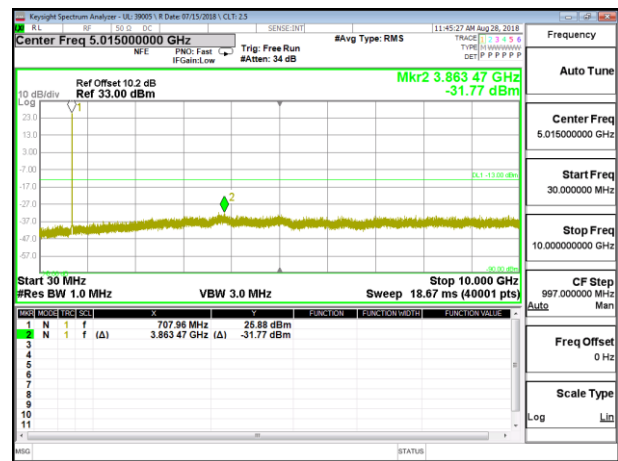

LTE B5 3MHz 16QAM High Channel RB1-0

LTE B5 5MHz QPSK Low Channel RB1-0

LTE B5 5MHz QPSK Mid Channel RB1-0

LTE B5 5MHz QPSK High Channel RB1-0

LTE B5 5MHz 16QAM Low Channel RB1-0

LTE B5 5MHz 16QAM Mid Channel RB1-0

LTE B5 5MHz 16QAM High Channel RB1-0

LTE B5 10MHz QPSK Low Channel RB1-0

LTE B5 10MHz QPSK Mid Channel RB1-0

LTE B5 10MHz QPSK High Channel RB1-0

LTE B5 10MHz 16QAM Low Channel RB1-0

LTE B5 10MHz 16QAM Mid Channel RB1-0

LTE B5 10MHz 16QAM High Channel RB1-0

8.3.7. LTE BAND 17

LTE B17 5MHz QPSK Low Channel RB1-0

LTE B17 5MHz QPSK Mid Channel RB1-0

LTE B17 5MHz QPSK High Channel RB1-0

LTE B17 5MHz 16QAM Low Channel RB1-0

LTE B17 5MHz 16QAM Mid Channel RB1-0