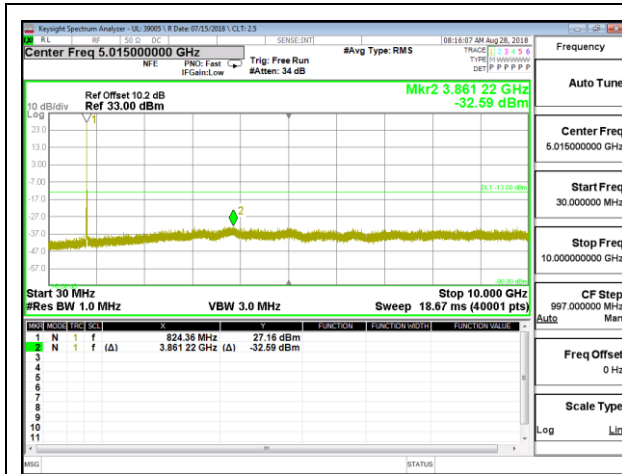

8.3.6. LTE BAND 5

LTE B5 1.4MHz QPSK Low Channel RB1-0

LTE B5 1.4MHz QPSK Mid Channel RB1-0

LTE B5 1.4MHz QPSK High Channel RB1-0

LTE B5 1.4MHz 16QAM Low Channel RB1-0

LTE B5 1.4MHz 16QAM Mid Channel RB1-0

LTE B5 1.4MHz 16QAM High Channel RB1-0

LTE B5 3MHz QPSK Low Channel RB1-0

LTE B5 3MHz QPSK Mid Channel RB1-0

LTE B5 3MHz QPSK High Channel RB1-0

LTE B5 3MHz 16QAM Low Channel RB1-0

LTE B5 3MHz 16QAM Mid Channel RB1-0

LTE B5 3MHz 16QAM High Channel RB1-0

LTE B5 5MHz QPSK Low Channel RB1-0

LTE B5 5MHz QPSK Mid Channel RB1-0

LTE B5 5MHz QPSK High Channel RB1-0

LTE B5 5MHz 16QAM Low Channel RB1-0

LTE B5 5MHz 16QAM Mid Channel RB1-0