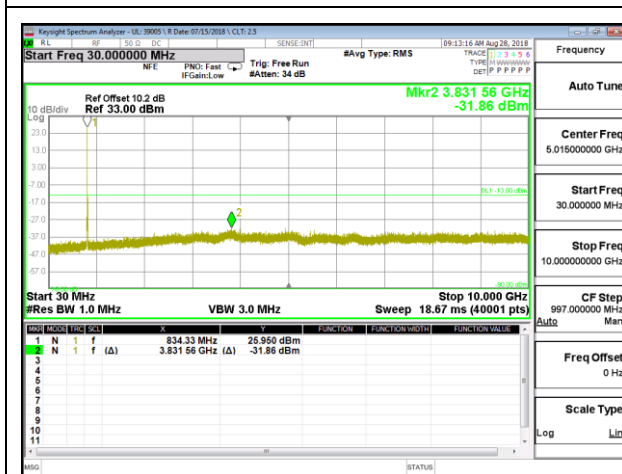

LTE B5 1.4MHz 16QAM High Channel RB1-0

LTE B5 3MHz QPSK Low Channel RB1-0

LTE B5 3MHz QPSK Mid Channel RB1-0

LTE B5 3MHz QPSK High Channel RB1-0

LTE B5 3MHz 16QAM Low Channel RB1-0

LTE B5 3MHz 16QAM Mid Channel RB1-0

LTE B5 3MHz 16QAM High Channel RB1-0

LTE B5 5MHz QPSK Low Channel RB1-0

LTE B5 5MHz QPSK Mid Channel RB1-0

LTE B5 5MHz QPSK High Channel RB1-0

LTE B5 5MHz 16QAM Low Channel RB1-0

LTE B5 5MHz 16QAM Mid Channel RB1-0

LTE B5 5MHz 16QAM High Channel RB1-0

LTE B5 10MHz QPSK Low Channel RB1-0

LTE B5 10MHz QPSK Mid Channel RB1-0

LTE B5 10MHz QPSK High Channel RB1-0

LTE B5 10MHz 16QAM Low Channel RB1-0

LTE B5 10MHz 16QAM Mid Channel RB1-0