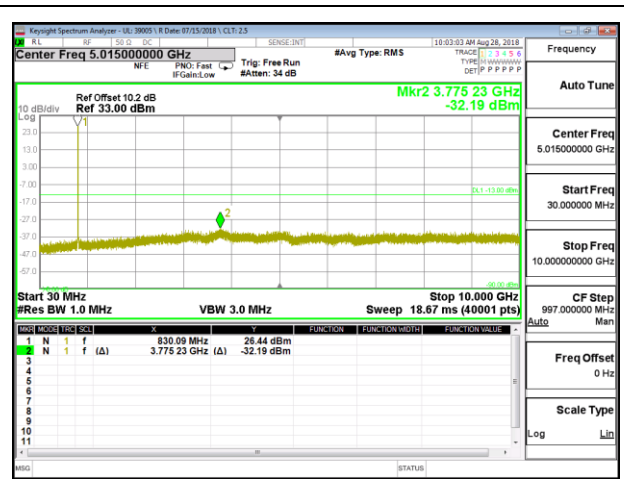

LTE B17 10MHz 16QAM High Channel RB1-0

8.3.8. LTE BAND 26

LTE B26 1.4MHz QPSK Low Channel RB1-0

LTE B26 1.4MHz QPSK Mid Channel RB1-0

LTE B26 1.4MHz QPSK High Channel RB1-0

LTE B26 1.4MHz 16QAM Low Channel RB1-0

LTE B26 1.4MHz 16QAM Mid Channel RB1-0

LTE B26 1.4MHz 16QAM High Channel RB1-0

LTE B26 3MHz QPSK Low Channel RB1-0

LTE B26 3MHz QPSK Mid Channel RB1-0

LTE B26 3MHz QPSK High Channel RB1-0

LTE B26 3MHz 16QAM Low Channel RB1-0