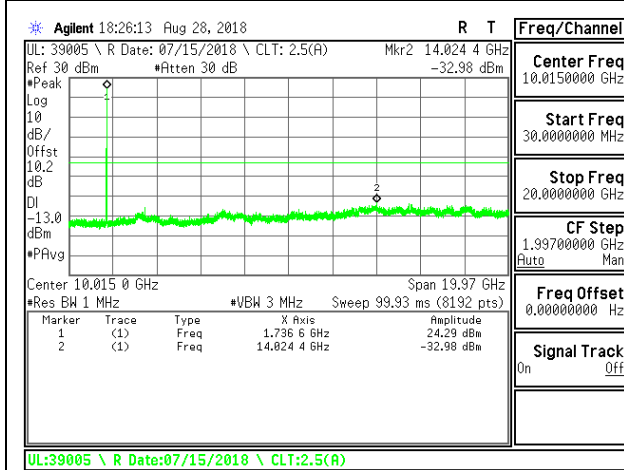

LTE B4 10MHz QPSK Low Channel RB1-0

LTE B4 10MHz QPSK Mid Channel RB1-0

LTE B4 10MHz QPSK High Channel RB1-0

LTE B4 10MHz 16QAM Low Channel RB1-0

LTE B4 10MHz 16QAM Mid Channel RB1-0

LTE B4 10MHz 16QAM High Channel RB1-0

LTE B4 15MHz QPSK Low Channel RB1-0

LTE B4 15MHz QPSK Mid Channel RB1-0

LTE B4 15MHz QPSK High Channel RB1-0

LTE B4 15MHz 16QAM Low Channel RB1-0

LTE B4 15MHz 16QAM Mid Channel RB1-0

LTE B4 15MHz 16QAM High Channel RB1-0

LTE B4 20MHz QPSK Low Channel RB1-0

LTE B4 20MHz QPSK Mid Channel RB1-0

LTE B4 20MHz QPSK High Channel RB1-0

LTE B4 20MHz 16QAM Low Channel RB1-0

LTE B4 20MHz 16QAM Mid Channel RB1-0

LTE B4 20MHz 16QAM High Channel RB1-0

8.3.6. LTE BAND 5

LTE B5 1.4MHz QPSK Low Channel RB1-0

LTE B5 1.4MHz QPSK Mid Channel RB1-0

LTE B5 1.4MHz QPSK High Channel RB1-0

LTE B5 1.4MHz 16QAM Low Channel RB1-0

LTE B5 1.4MHz 16QAM Mid Channel RB1-0