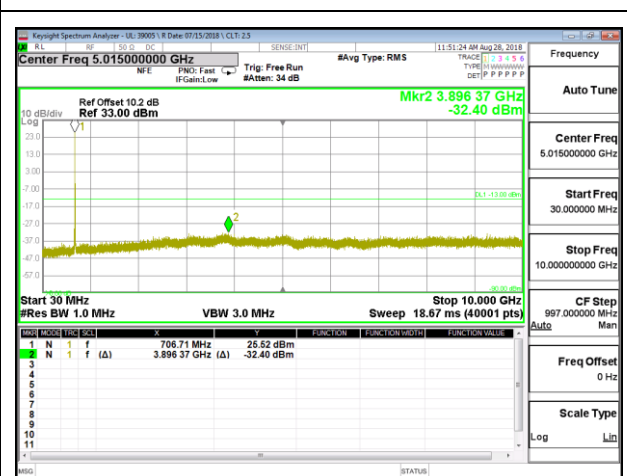

LTE B5 10MHz 16QAM High Channel RB1-0

8.3.7. LTE BAND 17

LTE B17 5MHz QPSK Low Channel RB1-0

LTE B17 5MHz QPSK Mid Channel RB1-0

LTE B17 5MHz QPSK High Channel RB1-0

LTE B17 5MHz 16QAM Low Channel RB1-0

LTE B17 5MHz 16QAM Mid Channel RB1-0

LTE B17 5MHz 16QAM High Channel RB1-0

LTE B17 10MHz QPSK Low Channel RB1-0

LTE B17 10MHz QPSK Mid Channel RB1-0

LTE B17 10MHz QPSK High Channel RB1-0

LTE B17 10MHz 16QAM Low Channel RB1-0

LTE B17 10MHz 16QAM Mid Channel RB1-0

LTE B17 10MHz 16QAM High Channel RB1-0

8.3.8. LTE BAND 26

LTE B26 1.4MHz QPSK Low Channel RB1-0

LTE B26 1.4MHz QPSK Mid Channel RB1-0

LTE B26 1.4MHz QPSK High Channel RB1-0

LTE B26 1.4MHz 16QAM Low Channel RB1-0