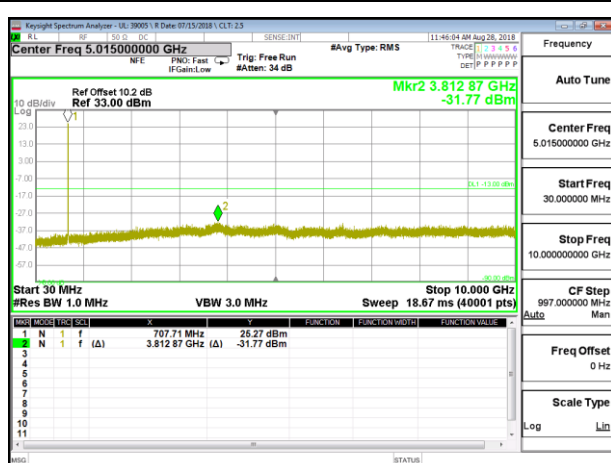

LTE B5 5MHz 16QAM High Channel RB1-0

LTE B5 10MHz QPSK Low Channel RB1-0

LTE B5 10MHz QPSK Mid Channel RB1-0

LTE B5 10MHz QPSK High Channel RB1-0

LTE B5 10MHz 16QAM Low Channel RB1-0

LTE B5 10MHz 16QAM Mid Channel RB1-0

LTE B5 10MHz 16QAM High Channel RB1-0

8.3.7. LTE BAND 17

LTE B17 5MHz QPSK Low Channel RB1-0

LTE B17 5MHz QPSK Mid Channel RB1-0

LTE B17 5MHz QPSK High Channel RB1-0

LTE B17 5MHz 16QAM Low Channel RB1-0

LTE B17 5MHz 16QAM Mid Channel RB1-0

LTE B17 5MHz 16QAM High Channel RB1-0

LTE B17 10MHz QPSK Low Channel RB1-0

LTE B17 10MHz QPSK Mid Channel RB1-0

LTE B17 10MHz QPSK High Channel RB1-0

LTE B17 10MHz 16QAM Low Channel RB1-0

LTE B17 10MHz 16QAM Mid Channel RB1-0