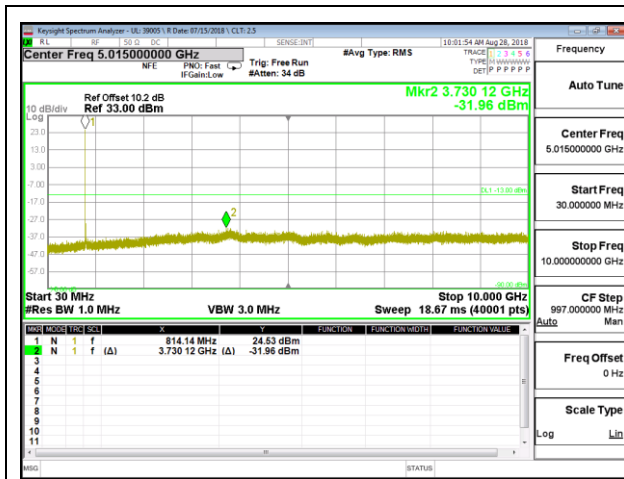

LTE B17 10MHz 16QAM High Channel RB1-0

8.3.8. LTE BAND 26

LTE B26 1.4MHz QPSK Low Channel RB1-0

LTE B26 1.4MHz QPSK Mid Channel RB1-0

LTE B26 1.4MHz QPSK High Channel RB1-0

LTE B26 1.4MHz 16QAM Low Channel RB1-0

LTE B26 1.4MHz 16QAM Mid Channel RB1-0

LTE B26 1.4MHz 16QAM High Channel RB1-0

LTE B26 3MHz QPSK Low Channel RB1-0

LTE B26 3MHz QPSK Mid Channel RB1-0

LTE B26 3MHz QPSK High Channel RB1-0

LTE B26 3MHz 16QAM Low Channel RB1-0