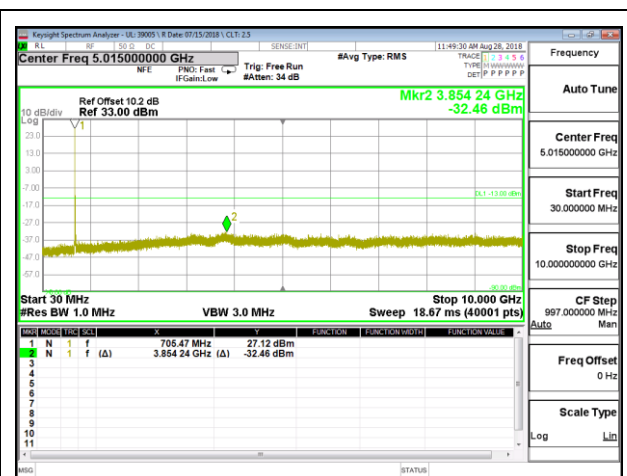

LTE B5 5MHz 16QAM High Channel RB1-0

LTE B5 10MHz QPSK Low Channel RB1-0

LTE B5 10MHz QPSK Mid Channel RB1-0

LTE B5 10MHz QPSK High Channel RB1-0

LTE B5 10MHz 16QAM Low Channel RB1-0

LTE B5 10MHz 16QAM Mid Channel RB1-0

LTE B5 10MHz 16QAM High Channel RB1-0

8.3.7. LTE BAND 17

LTE B17 5MHz QPSK Low Channel RB1-0

LTE B17 5MHz QPSK Mid Channel RB1-0

LTE B17 5MHz QPSK High Channel RB1-0

LTE B17 5MHz 16QAM Low Channel RB1-0

LTE B17 5MHz 16QAM Mid Channel RB1-0

LTE B17 5MHz 16QAM High Channel RB1-0

LTE B17 10MHz QPSK Low Channel RB1-0

LTE B17 10MHz QPSK Mid Channel RB1-0

LTE B17 10MHz QPSK High Channel RB1-0

LTE B17 10MHz 16QAM Low Channel RB1-0

LTE B17 10MHz 16QAM Mid Channel RB1-0