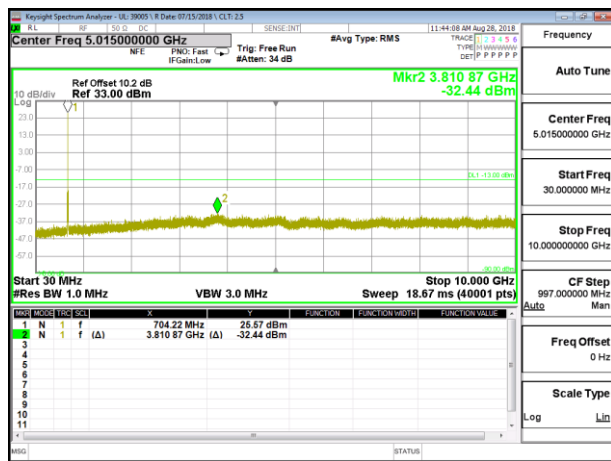

LTE B5 3MHz 16QAM High Channel RB1-0

LTE B5 5MHz QPSK Low Channel RB1-0

LTE B5 5MHz QPSK Mid Channel RB1-0

LTE B5 5MHz QPSK High Channel RB1-0

LTE B5 5MHz 16QAM Low Channel RB1-0

LTE B5 5MHz 16QAM Mid Channel RB1-0

LTE B5 5MHz 16QAM High Channel RB1-0

LTE B5 10MHz QPSK Low Channel RB1-0

LTE B5 10MHz QPSK Mid Channel RB1-0

LTE B5 10MHz QPSK High Channel RB1-0

LTE B5 10MHz 16QAM Low Channel RB1-0

LTE B5 10MHz 16QAM Mid Channel RB1-0

LTE B5 10MHz 16QAM High Channel RB1-0

8.3.7. LTE BAND 17

LTE B17 5MHz QPSK Low Channel RB1-0

LTE B17 5MHz QPSK Mid Channel RB1-0

LTE B17 5MHz QPSK High Channel RB1-0

LTE B17 5MHz 16QAM Low Channel RB1-0

LTE B17 5MHz 16QAM Mid Channel RB1-0