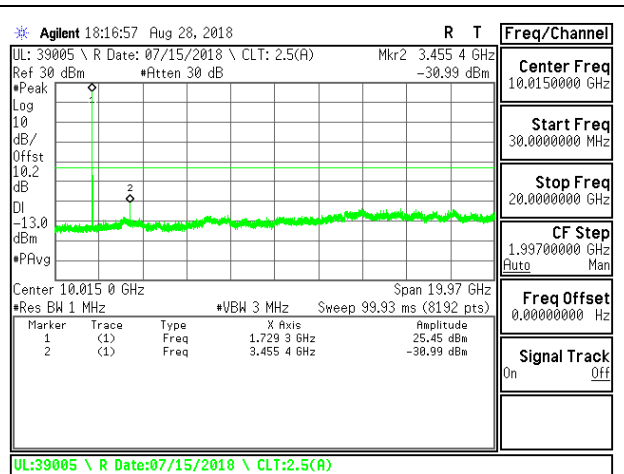

LTE B4 5MHz QPSK Low Channel RB1-0

LTE B4 5MHz QPSK Mid Channel RB1-0

LTE B4 5MHz QPSK High Channel RB1-0

LTE B4 5MHz 16QAM Low Channel RB1-0

LTE B4 5MHz 16QAM Mid Channel RB1-0

LTE B4 5MHz 16QAM High Channel RB1-0

LTE B4 10MHz QPSK Low Channel RB1-0

LTE B4 10MHz QPSK Mid Channel RB1-0

LTE B4 10MHz QPSK High Channel RB1-0

LTE B4 10MHz 16QAM Low Channel RB1-0

LTE B4 10MHz 16QAM Mid Channel RB1-0

LTE B4 10MHz 16QAM High Channel RB1-0

LTE B4 15MHz QPSK Low Channel RB1-0

LTE B4 15MHz QPSK Mid Channel RB1-0

LTE B4 15MHz QPSK High Channel RB1-0

LTE B4 15MHz 16QAM Low Channel RB1-0

LTE B4 15MHz 16QAM Mid Channel RB1-0

LTE B4 15MHz 16QAM High Channel RB1-0

LTE B4 20MHz QPSK Low Channel RB1-0

LTE B4 20MHz QPSK Mid Channel RB1-0

LTE B4 20MHz QPSK High Channel RB1-0

LTE B4 20MHz 16QAM Low Channel RB1-0

LTE B4 20MHz 16QAM Mid Channel RB1-0

LTE B4 20MHz 16QAM High Channel RB1-0