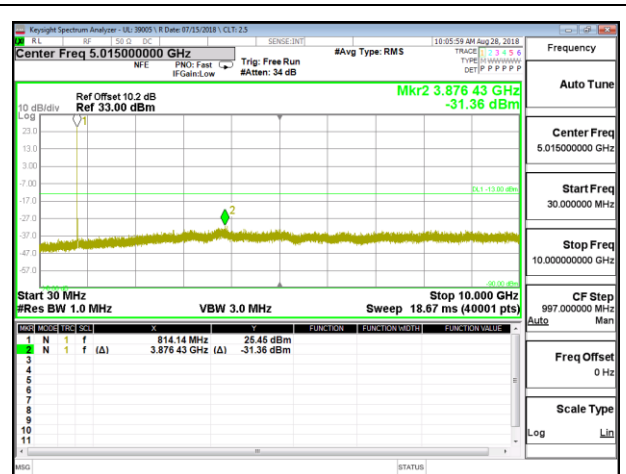

LTE B26 3MHz 16QAM Mid Channel RB1-0

LTE B26 3MHz 16QAM High Channel RB1-0

LTE B26 5MHz QPSK Low Channel RB1-0

LTE B26 5MHz QPSK Mid Channel RB1-0

LTE B26 5MHz QPSK High Channel RB1-0

LTE B26 5MHz 16QAM Low Channel RB1-0

LTE B26 5MHz 16QAM Mid Channel RB1-0

LTE B26 5MHz 16QAM High Channel RB1-0