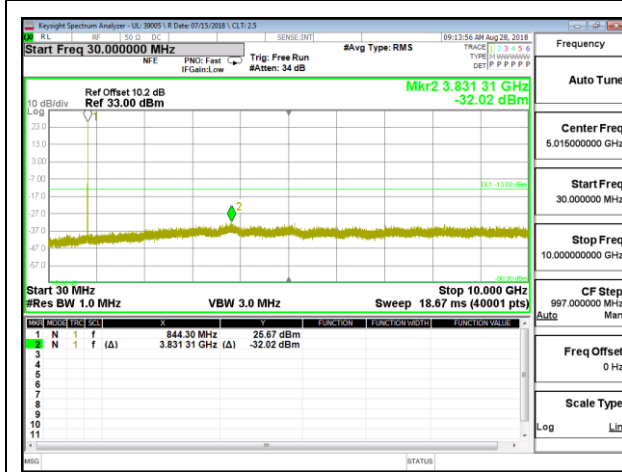

8.3.6. LTE BAND 5

LTE B5 1.4MHz QPSK Low Channel RB1-0

LTE B5 1.4MHz QPSK Mid Channel RB1-0

LTE B5 1.4MHz QPSK High Channel RB1-0

LTE B5 1.4MHz 16QAM Low Channel RB1-0

LTE B5 1.4MHz 16QAM Mid Channel RB1-0

LTE B5 1.4MHz 16QAM High Channel RB1-0

LTE B5 3MHz QPSK Low Channel RB1-0

LTE B5 3MHz QPSK Mid Channel RB1-0

LTE B5 3MHz QPSK High Channel RB1-0

LTE B5 3MHz 16QAM Low Channel RB1-0

LTE B5 3MHz 16QAM Mid Channel RB1-0

LTE B5 3MHz 16QAM High Channel RB1-0

LTE B5 5MHz QPSK Low Channel RB1-0

LTE B5 5MHz QPSK Mid Channel RB1-0

LTE B5 5MHz QPSK High Channel RB1-0

LTE B5 5MHz 16QAM Low Channel RB1-0

LTE B5 5MHz 16QAM Mid Channel RB1-0