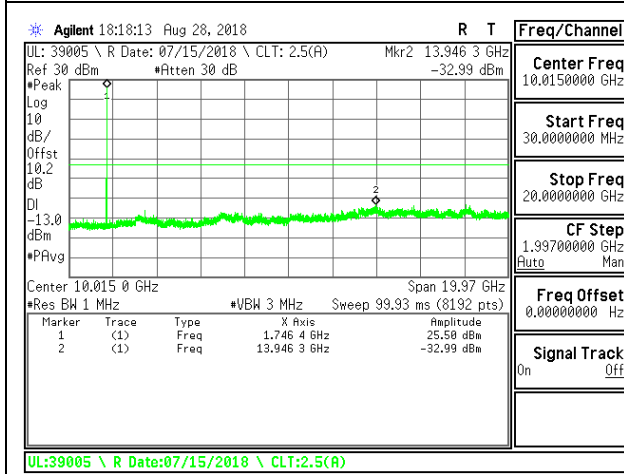

LTE B4 5MHz QPSK Low Channel RB1-0

LTE B4 5MHz QPSK Mid Channel RB1-0

LTE B4 5MHz QPSK High Channel RB1-0

LTE B4 5MHz 16QAM Low Channel RB1-0

LTE B4 5MHz 16QAM Mid Channel RB1-0

LTE B4 5MHz 16QAM High Channel RB1-0

LTE B4 10MHz QPSK Low Channel RB1-0

LTE B4 10MHz QPSK Mid Channel RB1-0

LTE B4 10MHz QPSK High Channel RB1-0

LTE B4 10MHz 16QAM Low Channel RB1-0

LTE B4 10MHz 16QAM Mid Channel RB1-0

LTE B4 10MHz 16QAM High Channel RB1-0

LTE B4 15MHz QPSK Low Channel RB1-0

LTE B4 15MHz QPSK Mid Channel RB1-0

LTE B4 15MHz QPSK High Channel RB1-0

LTE B4 15MHz 16QAM Low Channel RB1-0

LTE B4 15MHz 16QAM Mid Channel RB1-0

LTE B4 15MHz 16QAM High Channel RB1-0