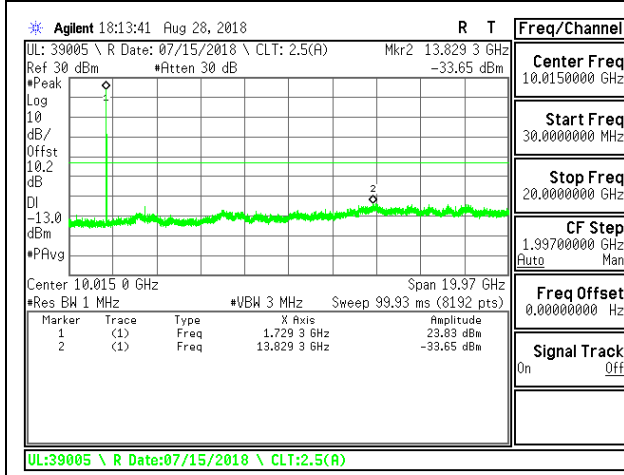

LTE B4 5MHz QPSK Low Channel RB1-0

LTE B4 5MHz QPSK Mid Channel RB1-0

LTE B4 5MHz QPSK High Channel RB1-0

LTE B4 5MHz 16QAM Low Channel RB1-0

LTE B4 5MHz 16QAM Mid Channel RB1-0

LTE B4 5MHz 16QAM High Channel RB1-0

LTE B4 10MHz QPSK Low Channel RB1-0

LTE B4 10MHz QPSK Mid Channel RB1-0

LTE B4 10MHz QPSK High Channel RB1-0

LTE B4 10MHz 16QAM Low Channel RB1-0

LTE B4 10MHz 16QAM Mid Channel RB1-0

LTE B4 10MHz 16QAM High Channel RB1-0

LTE B4 15MHz QPSK Low Channel RB1-0

LTE B4 15MHz QPSK Mid Channel RB1-0

LTE B4 15MHz QPSK High Channel RB1-0

LTE B4 15MHz 16QAM Low Channel RB1-0

LTE B4 15MHz 16QAM Mid Channel RB1-0

LTE B4 15MHz 16QAM High Channel RB1-0

LTE B4 20MHz QPSK Low Channel RB1-0

LTE B4 20MHz QPSK Mid Channel RB1-0

LTE B4 20MHz QPSK High Channel RB1-0

LTE B4 20MHz 16QAM Low Channel RB1-0

LTE B4 20MHz 16QAM Mid Channel RB1-0

LTE B4 20MHz 16QAM High Channel RB1-0