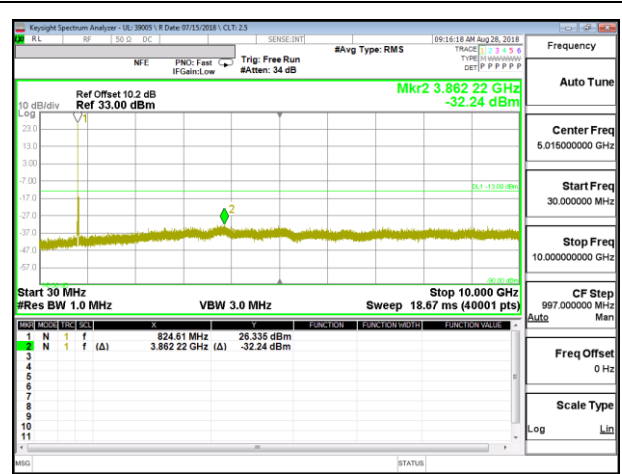

LTE B5 3MHz 16QAM High Channel RB1-0

LTE B5 5MHz QPSK Low Channel RB1-0

LTE B5 5MHz QPSK Mid Channel RB1-0

LTE B5 5MHz QPSK High Channel RB1-0

LTE B5 5MHz 16QAM Low Channel RB1-0

LTE B5 5MHz 16QAM Mid Channel RB1-0

LTE B5 5MHz 16QAM High Channel RB1-0

LTE B5 10MHz QPSK Low Channel RB1-0

LTE B5 10MHz QPSK Mid Channel RB1-0

LTE B5 10MHz QPSK High Channel RB1-0

LTE B5 10MHz 16QAM Low Channel RB1-0

LTE B5 10MHz 16QAM Mid Channel RB1-0

LTE B5 10MHz 16QAM High Channel RB1-0

8.3.7. LTE BAND 17

LTE B17 5MHz QPSK Low Channel RB1-0

LTE B17 5MHz QPSK Mid Channel RB1-0

LTE B17 5MHz QPSK High Channel RB1-0

LTE B17 5MHz 16QAM Low Channel RB1-0

LTE B17 5MHz 16QAM Mid Channel RB1-0