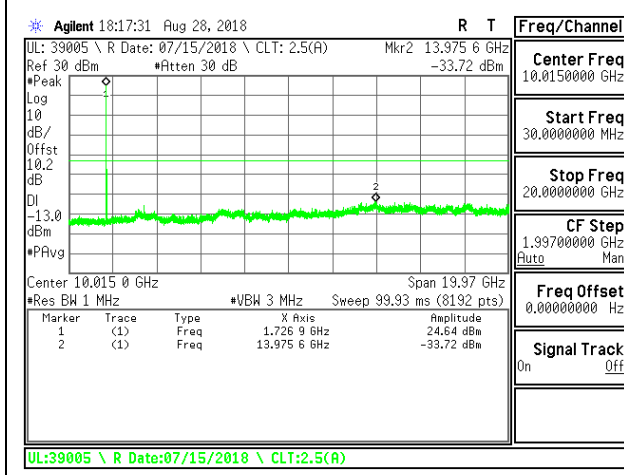

LTE B4 5MHz QPSK Low Channel RB1-0

LTE B4 5MHz QPSK Mid Channel RB1-0

LTE B4 5MHz QPSK High Channel RB1-0

LTE B4 5MHz 16QAM Low Channel RB1-0

LTE B4 5MHz 16QAM Mid Channel RB1-0

LTE B4 5MHz 16QAM High Channel RB1-0

LTE B4 10MHz QPSK Low Channel RB1-0

LTE B4 10MHz QPSK Mid Channel RB1-0

LTE B4 10MHz QPSK High Channel RB1-0

LTE B4 10MHz 16QAM Low Channel RB1-0

LTE B4 10MHz 16QAM Mid Channel RB1-0

LTE B4 10MHz 16QAM High Channel RB1-0

LTE B4 15MHz QPSK Low Channel RB1-0

LTE B4 15MHz QPSK Mid Channel RB1-0

LTE B4 15MHz QPSK High Channel RB1-0

LTE B4 15MHz 16QAM Low Channel RB1-0

LTE B4 15MHz 16QAM Mid Channel RB1-0

LTE B4 15MHz 16QAM High Channel RB1-0

LTE B4 20MHz QPSK Low Channel RB1-0

LTE B4 20MHz QPSK Mid Channel RB1-0

LTE B4 20MHz QPSK High Channel RB1-0

LTE B4 20MHz 16QAM Low Channel RB1-0

LTE B4 20MHz 16QAM Mid Channel RB1-0

LTE B4 20MHz 16QAM High Channel RB1-0