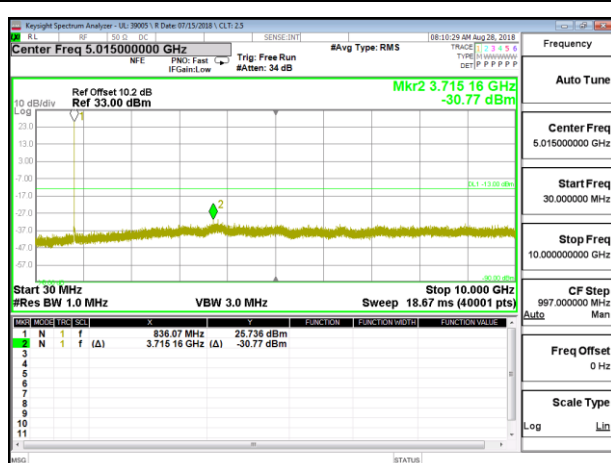

LTE B4 20MHz QPSK Low Channel RB1-0

LTE B4 20MHz QPSK Mid Channel RB1-0

LTE B4 20MHz QPSK High Channel RB1-0

LTE B4 20MHz 16QAM Low Channel RB1-0

LTE B4 20MHz 16QAM Mid Channel RB1-0

LTE B4 20MHz 16QAM High Channel RB1-0

8.3.6. LTE BAND 5

LTE B5 1.4MHz QPSK Low Channel RB1-0

LTE B5 1.4MHz QPSK Mid Channel RB1-0

LTE B5 1.4MHz QPSK High Channel RB1-0

LTE B5 1.4MHz 16QAM Low Channel RB1-0

LTE B5 1.4MHz 16QAM Mid Channel RB1-0

LTE B5 1.4MHz 16QAM High Channel RB1-0

LTE B5 3MHz QPSK Low Channel RB1-0

LTE B5 3MHz QPSK Mid Channel RB1-0

LTE B5 3MHz QPSK High Channel RB1-0

LTE B5 3MHz 16QAM Low Channel RB1-0

LTE B5 3MHz 16QAM Mid Channel RB1-0