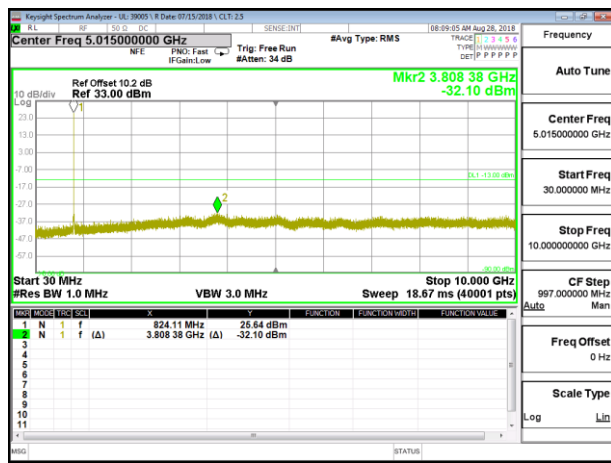

LTE B4 15MHz QPSK Low Channel RB1-0

LTE B4 15MHz QPSK Mid Channel RB1-0

LTE B4 15MHz QPSK High Channel RB1-0

LTE B4 15MHz 16QAM Low Channel RB1-0

LTE B4 15MHz 16QAM Mid Channel RB1-0

LTE B4 15MHz 16QAM High Channel RB1-0

LTE B4 20MHz QPSK Low Channel RB1-0

LTE B4 20MHz QPSK Mid Channel RB1-0

LTE B4 20MHz QPSK High Channel RB1-0

LTE B4 20MHz 16QAM Low Channel RB1-0

LTE B4 20MHz 16QAM Mid Channel RB1-0

LTE B4 20MHz 16QAM High Channel RB1-0

8.3.6. LTE BAND 5

LTE B5 1.4MHz QPSK Low Channel RB1-0

LTE B5 1.4MHz QPSK Mid Channel RB1-0

LTE B5 1.4MHz QPSK High Channel RB1-0

LTE B5 1.4MHz 16QAM Low Channel RB1-0

LTE B5 1.4MHz 16QAM Mid Channel RB1-0