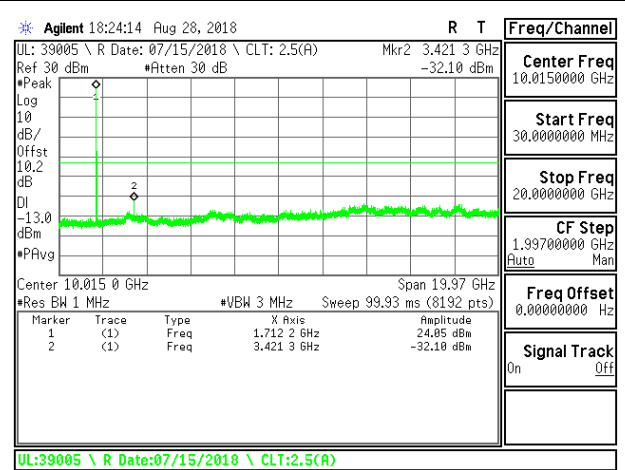

LTE B4 10MHz QPSK Low Channel RB1-0

LTE B4 10MHz QPSK Mid Channel RB1-0

LTE B4 10MHz QPSK High Channel RB1-0

LTE B4 10MHz 16QAM Low Channel RB1-0

LTE B4 10MHz 16QAM Mid Channel RB1-0

LTE B4 10MHz 16QAM High Channel RB1-0

LTE B4 15MHz QPSK Low Channel RB1-0

LTE B4 15MHz QPSK Mid Channel RB1-0

LTE B4 15MHz QPSK High Channel RB1-0

LTE B4 15MHz 16QAM Low Channel RB1-0

LTE B4 15MHz 16QAM Mid Channel RB1-0

LTE B4 15MHz 16QAM High Channel RB1-0

LTE B4 20MHz QPSK Low Channel RB1-0

LTE B4 20MHz QPSK Mid Channel RB1-0

LTE B4 20MHz QPSK High Channel RB1-0

LTE B4 20MHz 16QAM Low Channel RB1-0

LTE B4 20MHz 16QAM Mid Channel RB1-0

LTE B4 20MHz 16QAM High Channel RB1-0

8.3.6. LTE BAND 5

LTE B5 1.4MHz QPSK Low Channel RB1-0

LTE B5 1.4MHz QPSK Mid Channel RB1-0

LTE B5 1.4MHz QPSK High Channel RB1-0

LTE B5 1.4MHz 16QAM Low Channel RB1-0

LTE B5 1.4MHz 16QAM Mid Channel RB1-0