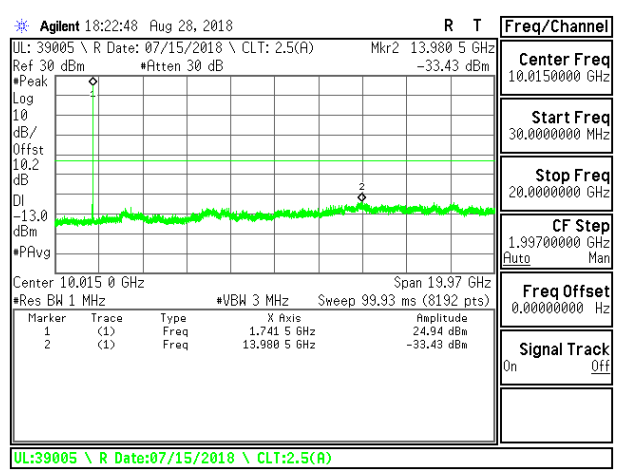

LTE B4 10MHz QPSK Low Channel RB1-0

LTE B4 10MHz QPSK Mid Channel RB1-0

LTE B4 10MHz QPSK High Channel RB1-0

LTE B4 10MHz 16QAM Low Channel RB1-0

LTE B4 10MHz 16QAM Mid Channel RB1-0

LTE B4 10MHz 16QAM High Channel RB1-0

LTE B4 15MHz QPSK Low Channel RB1-0

LTE B4 15MHz QPSK Mid Channel RB1-0

LTE B4 15MHz QPSK High Channel RB1-0

LTE B4 15MHz 16QAM Low Channel RB1-0

LTE B4 15MHz 16QAM Mid Channel RB1-0

LTE B4 15MHz 16QAM High Channel RB1-0

LTE B4 20MHz QPSK Low Channel RB1-0

LTE B4 20MHz QPSK Mid Channel RB1-0

LTE B4 20MHz QPSK High Channel RB1-0

LTE B4 20MHz 16QAM Low Channel RB1-0

LTE B4 20MHz 16QAM Mid Channel RB1-0

LTE B4 20MHz 16QAM High Channel RB1-0

8.3.6. LTE BAND 5

LTE B5 1.4MHz QPSK Low Channel RB1-0

LTE B5 1.4MHz QPSK Mid Channel RB1-0

LTE B5 1.4MHz QPSK High Channel RB1-0

LTE B5 1.4MHz 16QAM Low Channel RB1-0

LTE B5 1.4MHz 16QAM Mid Channel RB1-0