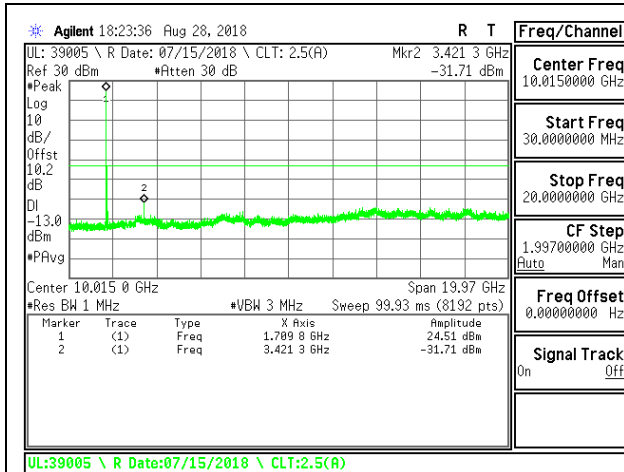

LTE B4 10MHz QPSK Low Channel RB1-0

LTE B4 10MHz QPSK Mid Channel RB1-0

LTE B4 10MHz QPSK High Channel RB1-0

LTE B4 10MHz 16QAM Low Channel RB1-0

LTE B4 10MHz 16QAM Mid Channel RB1-0

LTE B4 10MHz 16QAM High Channel RB1-0

LTE B4 15MHz QPSK Low Channel RB1-0

LTE B4 15MHz QPSK Mid Channel RB1-0

LTE B4 15MHz QPSK High Channel RB1-0

LTE B4 15MHz 16QAM Low Channel RB1-0

LTE B4 15MHz 16QAM Mid Channel RB1-0

LTE B4 15MHz 16QAM High Channel RB1-0

LTE B4 20MHz QPSK Low Channel RB1-0

LTE B4 20MHz QPSK Mid Channel RB1-0

LTE B4 20MHz QPSK High Channel RB1-0

LTE B4 20MHz 16QAM Low Channel RB1-0

LTE B4 20MHz 16QAM Mid Channel RB1-0

LTE B4 20MHz 16QAM High Channel RB1-0

8.3.6. LTE BAND 5

LTE B5 1.4MHz QPSK Low Channel RB1-0

LTE B5 1.4MHz QPSK Mid Channel RB1-0

LTE B5 1.4MHz QPSK High Channel RB1-0

LTE B5 1.4MHz 16QAM Low Channel RB1-0

LTE B5 1.4MHz 16QAM Mid Channel RB1-0