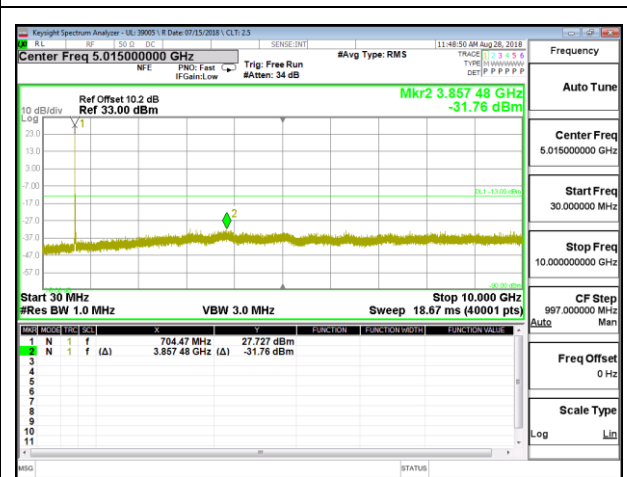

LTE B17 5MHz 16QAM High Channel RB1-0

LTE B17 10MHz QPSK Low Channel RB1-0

LTE B17 10MHz QPSK Mid Channel RB1-0

LTE B17 10MHz QPSK High Channel RB1-0

LTE B17 10MHz 16QAM Low Channel RB1-0

LTE B17 10MHz 16QAM Mid Channel RB1-0

LTE B17 10MHz 16QAM High Channel RB1-0

8.3.8. LTE BAND 26

LTE B26 1.4MHz QPSK Low Channel RB1-0

LTE B26 1.4MHz QPSK Mid Channel RB1-0

LTE B26 1.4MHz QPSK High Channel RB1-0

LTE B26 1.4MHz 16QAM Low Channel RB1-0