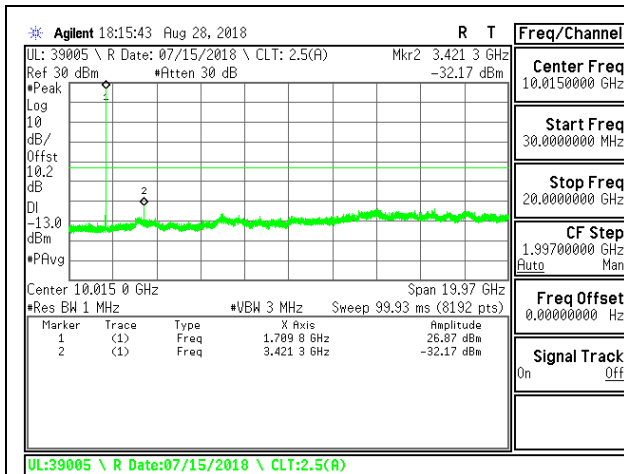

LTE B4 5MHz QPSK Low Channel RB1-0

LTE B4 5MHz QPSK Mid Channel RB1-0

LTE B4 5MHz QPSK High Channel RB1-0

LTE B4 5MHz 16QAM Low Channel RB1-0

LTE B4 5MHz 16QAM Mid Channel RB1-0

LTE B4 5MHz 16QAM High Channel RB1-0

LTE B4 10MHz QPSK Low Channel RB1-0

LTE B4 10MHz QPSK Mid Channel RB1-0

LTE B4 10MHz QPSK High Channel RB1-0

LTE B4 10MHz 16QAM Low Channel RB1-0

LTE B4 10MHz 16QAM Mid Channel RB1-0

LTE B4 10MHz 16QAM High Channel RB1-0

LTE B4 15MHz QPSK Low Channel RB1-0

LTE B4 15MHz QPSK Mid Channel RB1-0

LTE B4 15MHz QPSK High Channel RB1-0

LTE B4 15MHz 16QAM Low Channel RB1-0

LTE B4 15MHz 16QAM Mid Channel RB1-0

LTE B4 15MHz 16QAM High Channel RB1-0