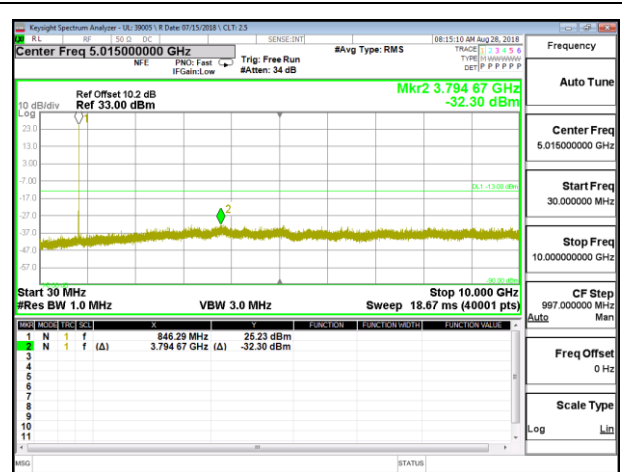

8.3.6. LTE BAND 5

LTE B5 1.4MHz QPSK Low Channel RB1-0

LTE B5 1.4MHz QPSK Mid Channel RB1-0

LTE B5 1.4MHz QPSK High Channel RB1-0

LTE B5 1.4MHz 16QAM Low Channel RB1-0

LTE B5 1.4MHz 16QAM Mid Channel RB1-0

LTE B5 1.4MHz 16QAM High Channel RB1-0

LTE B5 3MHz QPSK Low Channel RB1-0

LTE B5 3MHz QPSK Mid Channel RB1-0

LTE B5 3MHz QPSK High Channel RB1-0

LTE B5 3MHz 16QAM Low Channel RB1-0

LTE B5 3MHz 16QAM Mid Channel RB1-0

LTE B5 3MHz 16QAM High Channel RB1-0

LTE B5 5MHz QPSK Low Channel RB1-0

LTE B5 5MHz QPSK Mid Channel RB1-0

LTE B5 5MHz QPSK High Channel RB1-0

LTE B5 5MHz 16QAM Low Channel RB1-0

LTE B5 5MHz 16QAM Mid Channel RB1-0