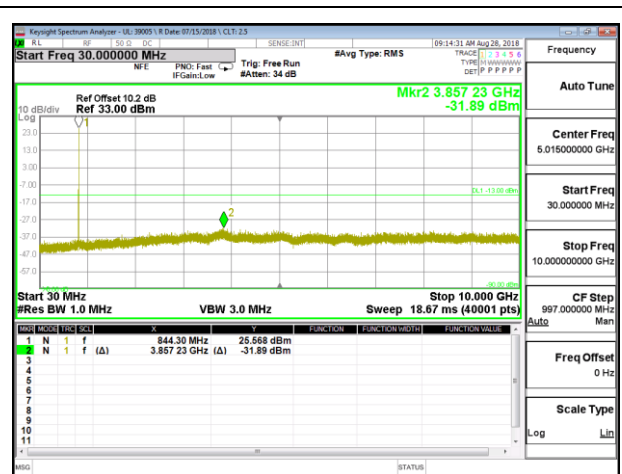

LTE B5 1.4MHz 16QAM High Channel RB1-0

LTE B5 3MHz QPSK Low Channel RB1-0

LTE B5 3MHz QPSK Mid Channel RB1-0

LTE B5 3MHz QPSK High Channel RB1-0

LTE B5 3MHz 16QAM Low Channel RB1-0

LTE B5 3MHz 16QAM Mid Channel RB1-0

LTE B5 3MHz 16QAM High Channel RB1-0

LTE B5 5MHz QPSK Low Channel RB1-0

LTE B5 5MHz QPSK Mid Channel RB1-0

LTE B5 5MHz QPSK High Channel RB1-0

LTE B5 5MHz 16QAM Low Channel RB1-0

LTE B5 5MHz 16QAM Mid Channel RB1-0

LTE B5 5MHz 16QAM High Channel RB1-0

LTE B5 10MHz QPSK Low Channel RB1-0

LTE B5 10MHz QPSK Mid Channel RB1-0

LTE B5 10MHz QPSK High Channel RB1-0

LTE B5 10MHz 16QAM Low Channel RB1-0

LTE B5 10MHz 16QAM Mid Channel RB1-0