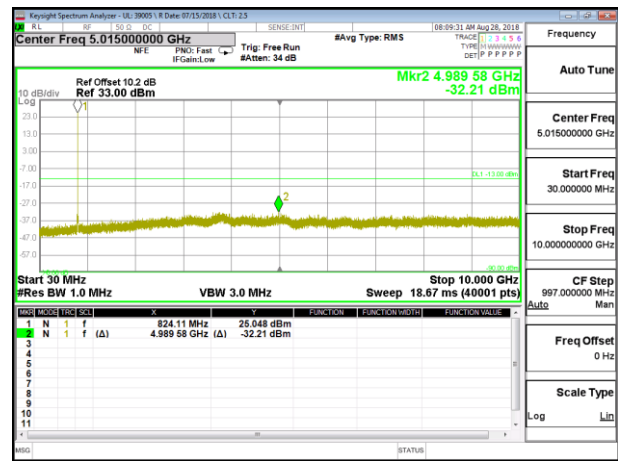

LTE B4 20MHz QPSK Low Channel RB1-0

LTE B4 20MHz QPSK Mid Channel RB1-0

LTE B4 20MHz QPSK High Channel RB1-0

LTE B4 20MHz 16QAM Low Channel RB1-0

LTE B4 20MHz 16QAM Mid Channel RB1-0

LTE B4 20MHz 16QAM High Channel RB1-0

8.3.6. LTE BAND 5

LTE B5 1.4MHz QPSK Low Channel RB1-0

LTE B5 1.4MHz QPSK Mid Channel RB1-0

LTE B5 1.4MHz QPSK High Channel RB1-0

LTE B5 1.4MHz 16QAM Low Channel RB1-0

LTE B5 1.4MHz 16QAM Mid Channel RB1-0

LTE B5 1.4MHz 16QAM High Channel RB1-0

LTE B5 3MHz QPSK Low Channel RB1-0

LTE B5 3MHz QPSK Mid Channel RB1-0

LTE B5 3MHz QPSK High Channel RB1-0

LTE B5 3MHz 16QAM Low Channel RB1-0

LTE B5 3MHz 16QAM Mid Channel RB1-0