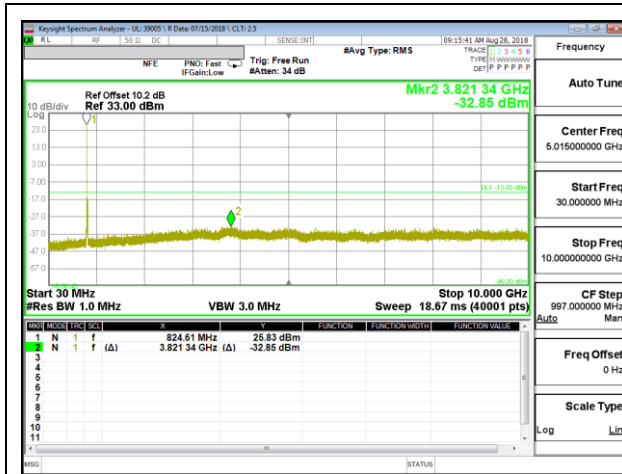

LTE B5 1.4MHz 16QAM High Channel RB1-0

LTE B5 3MHz QPSK Low Channel RB1-0

LTE B5 3MHz QPSK Mid Channel RB1-0

LTE B5 3MHz QPSK High Channel RB1-0

LTE B5 3MHz 16QAM Low Channel RB1-0

LTE B5 3MHz 16QAM Mid Channel RB1-0

LTE B5 3MHz 16QAM High Channel RB1-0

LTE B5 5MHz QPSK Low Channel RB1-0

LTE B5 5MHz QPSK Mid Channel RB1-0

LTE B5 5MHz QPSK High Channel RB1-0

LTE B5 5MHz 16QAM Low Channel RB1-0

LTE B5 5MHz 16QAM Mid Channel RB1-0

LTE B5 5MHz 16QAM High Channel RB1-0

LTE B5 10MHz QPSK Low Channel RB1-0

LTE B5 10MHz QPSK Mid Channel RB1-0

LTE B5 10MHz QPSK High Channel RB1-0

LTE B5 10MHz 16QAM Low Channel RB1-0

LTE B5 10MHz 16QAM Mid Channel RB1-0