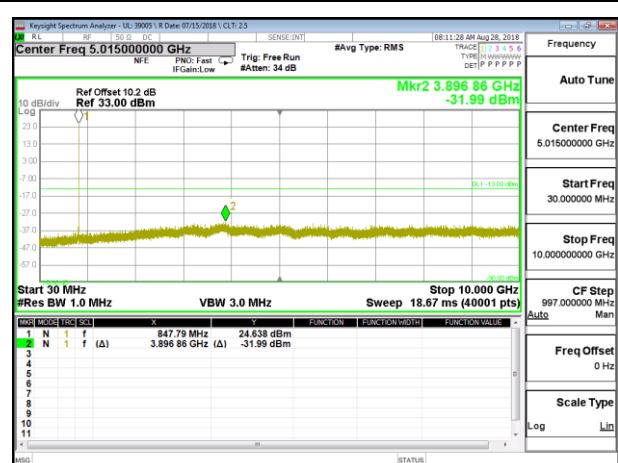

LTE B4 20MHz QPSK Low Channel RB1-0

LTE B4 20MHz QPSK Mid Channel RB1-0

LTE B4 20MHz QPSK High Channel RB1-0

LTE B4 20MHz 16QAM Low Channel RB1-0

LTE B4 20MHz 16QAM Mid Channel RB1-0

LTE B4 20MHz 16QAM High Channel RB1-0

8.3.6. LTE BAND 5

LTE B5 1.4MHz QPSK Low Channel RB1-0

LTE B5 1.4MHz QPSK Mid Channel RB1-0

LTE B5 1.4MHz QPSK High Channel RB1-0

LTE B5 1.4MHz 16QAM Low Channel RB1-0

LTE B5 1.4MHz 16QAM Mid Channel RB1-0

LTE B5 1.4MHz 16QAM High Channel RB1-0

LTE B5 3MHz QPSK Low Channel RB1-0

LTE B5 3MHz QPSK Mid Channel RB1-0

LTE B5 3MHz QPSK High Channel RB1-0

LTE B5 3MHz 16QAM Low Channel RB1-0

LTE B5 3MHz 16QAM Mid Channel RB1-0