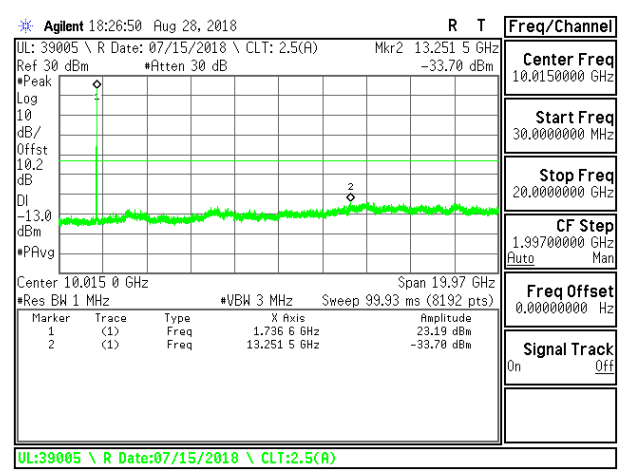

LTE B4 15MHz QPSK Low Channel RB1-0

LTE B4 15MHz QPSK Mid Channel RB1-0

LTE B4 15MHz QPSK High Channel RB1-0

LTE B4 15MHz 16QAM Low Channel RB1-0

LTE B4 15MHz 16QAM Mid Channel RB1-0

LTE B4 15MHz 16QAM High Channel RB1-0

LTE B4 20MHz QPSK Low Channel RB1-0

LTE B4 20MHz QPSK Mid Channel RB1-0

LTE B4 20MHz QPSK High Channel RB1-0

LTE B4 20MHz 16QAM Low Channel RB1-0

LTE B4 20MHz 16QAM Mid Channel RB1-0

LTE B4 20MHz 16QAM High Channel RB1-0

8.3.6. LTE BAND 5

LTE B5 1.4MHz QPSK Low Channel RB1-0

LTE B5 1.4MHz QPSK Mid Channel RB1-0

LTE B5 1.4MHz QPSK High Channel RB1-0

LTE B5 1.4MHz 16QAM Low Channel RB1-0

LTE B5 1.4MHz 16QAM Mid Channel RB1-0

LTE B5 1.4MHz 16QAM High Channel RB1-0

LTE B5 3MHz QPSK Low Channel RB1-0

LTE B5 3MHz QPSK Mid Channel RB1-0

LTE B5 3MHz QPSK High Channel RB1-0

LTE B5 3MHz 16QAM Low Channel RB1-0

LTE B5 3MHz 16QAM Mid Channel RB1-0