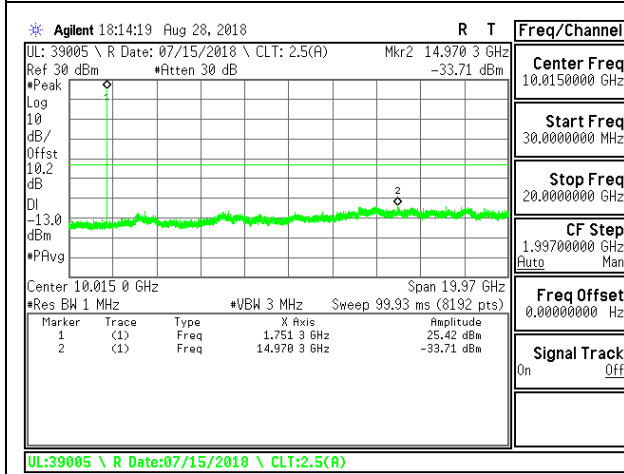

LTE B4 5MHz QPSK Low Channel RB1-0

LTE B4 5MHz QPSK Mid Channel RB1-0

LTE B4 5MHz QPSK High Channel RB1-0

LTE B4 5MHz 16QAM Low Channel RB1-0

LTE B4 5MHz 16QAM Mid Channel RB1-0

LTE B4 5MHz 16QAM High Channel RB1-0

LTE B4 10MHz QPSK Low Channel RB1-0

LTE B4 10MHz QPSK Mid Channel RB1-0

LTE B4 10MHz QPSK High Channel RB1-0

LTE B4 10MHz 16QAM Low Channel RB1-0

LTE B4 10MHz 16QAM Mid Channel RB1-0

LTE B4 10MHz 16QAM High Channel RB1-0

LTE B4 15MHz QPSK Low Channel RB1-0

LTE B4 15MHz QPSK Mid Channel RB1-0

LTE B4 15MHz QPSK High Channel RB1-0

LTE B4 15MHz 16QAM Low Channel RB1-0

LTE B4 15MHz 16QAM Mid Channel RB1-0

LTE B4 15MHz 16QAM High Channel RB1-0