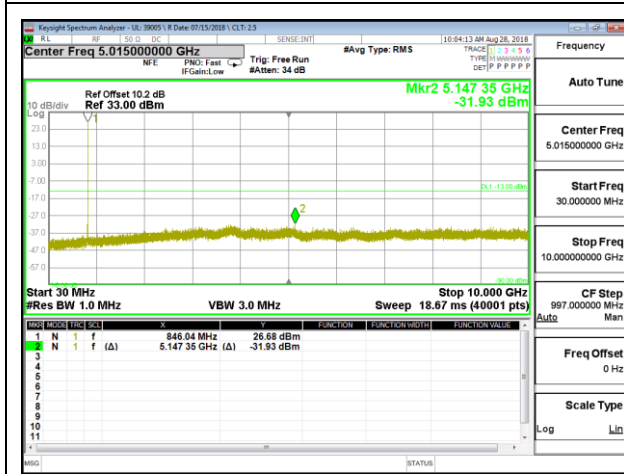

LTE B26 1.4MHz 16QAM Mid Channel RB1-0

LTE B26 1.4MHz 16QAM High Channel RB1-0

LTE B26 3MHz QPSK Low Channel RB1-0

LTE B26 3MHz QPSK Mid Channel RB1-0

LTE B26 3MHz QPSK High Channel RB1-0

LTE B26 3MHz 16QAM Low Channel RB1-0