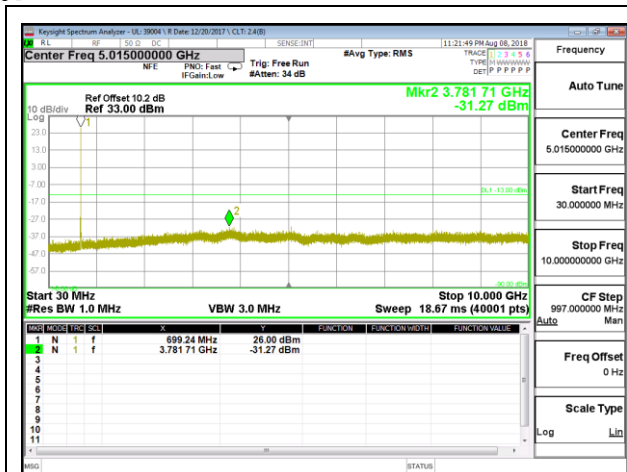

LTE B5 3MHz 16QAM High Channel RB1-0

LTE B5 5MHz QPSK Low Channel RB1-0

LTE B5 5MHz QPSK Mid Channel RB1-0

LTE B5 5MHz QPSK High Channel RB1-0

LTE B5 5MHz 16QAM Low Channel RB1-0

LTE B5 5MHz 16QAM Mid Channel RB1-0

LTE B5 5MHz 16QAM High Channel RB1-0

LTE B5 10MHz QPSK Low Channel RB1-0

LTE B5 10MHz QPSK Mid Channel RB1-0

LTE B5 10MHz QPSK High Channel RB1-0

LTE B5 10MHz 16QAM Low Channel RB1-0

LTE B5 10MHz 16QAM Mid Channel RB1-0

LTE B5 10MHz 16QAM High Channel RB1-0

10.3.8. LTE BAND 12

LTE B12 1.4MHz QPSK Low Channel RB1-0

LTE B12 1.4MHz QPSK Mid Channel RB1-0

LTE B12 1.4MHz QPSK High Channel RB1-0

LTE B12 1.4MHz 16QAM Low Channel RB1-0