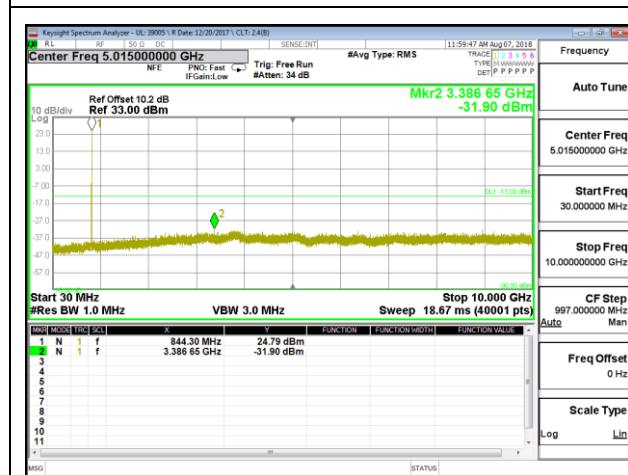

10.3.7. LTE BAND 5

LTE B5 1.4MHz QPSK Low Channel RB1-0

LTE B5 1.4MHz QPSK Mid Channel RB1-0

LTE B5 1.4MHz QPSK High Channel RB1-0

LTE B5 1.4MHz 16QAM Low Channel RB1-0

LTE B5 1.4MHz 16QAM Mid Channel RB1-0

LTE B5 1.4MHz 16QAM High Channel RB1-0

LTE B5 3MHz QPSK Low Channel RB1-0

LTE B5 3MHz QPSK Mid Channel RB1-0

LTE B5 3MHz QPSK High Channel RB1-0

LTE B5 3MHz 16QAM Low Channel RB1-0

LTE B5 3MHz 16QAM Mid Channel RB1-0

LTE B5 3MHz 16QAM High Channel RB1-0

LTE B5 5MHz QPSK Low Channel RB1-0

LTE B5 5MHz QPSK Mid Channel RB1-0

LTE B5 5MHz QPSK High Channel RB1-0

LTE B5 5MHz 16QAM Low Channel RB1-0

LTE B5 5MHz 16QAM Mid Channel RB1-0

LTE B5 5MHz 16QAM High Channel RB1-0

LTE B5 10MHz QPSK Low Channel RB1-0

LTE B5 10MHz QPSK Mid Channel RB1-0

LTE B5 10MHz QPSK High Channel RB1-0

LTE B5 10MHz 16QAM Low Channel RB1-0

LTE B5 10MHz 16QAM Mid Channel RB1-0