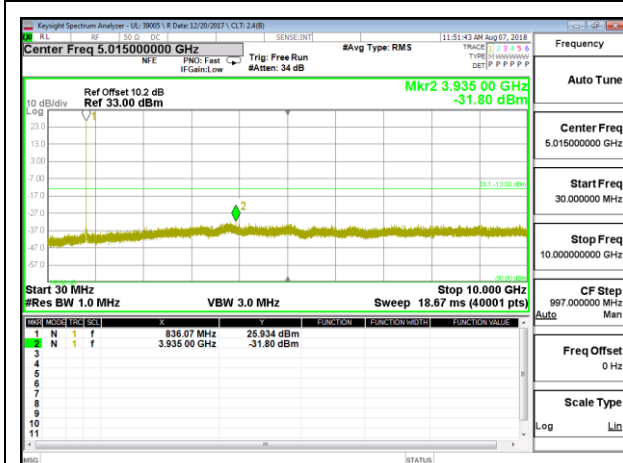

10.3.7. LTE BAND 5

LTE B5 1.4MHz QPSK Low Channel RB1-0

LTE B5 1.4MHz QPSK Mid Channel RB1-0

LTE B5 1.4MHz QPSK High Channel RB1-0

LTE B5 1.4MHz 16QAM Low Channel RB1-0

LTE B5 1.4MHz 16QAM Mid Channel RB1-0

LTE B5 1.4MHz 16QAM High Channel RB1-0

LTE B5 3MHz QPSK Low Channel RB1-0

LTE B5 3MHz QPSK Mid Channel RB1-0

LTE B5 3MHz QPSK High Channel RB1-0

LTE B5 3MHz 16QAM Low Channel RB1-0

LTE B5 3MHz 16QAM Mid Channel RB1-0

LTE B5 3MHz 16QAM High Channel RB1-0

LTE B5 5MHz QPSK Low Channel RB1-0

LTE B5 5MHz QPSK Mid Channel RB1-0

LTE B5 5MHz QPSK High Channel RB1-0

LTE B5 5MHz 16QAM Low Channel RB1-0

LTE B5 5MHz 16QAM Mid Channel RB1-0