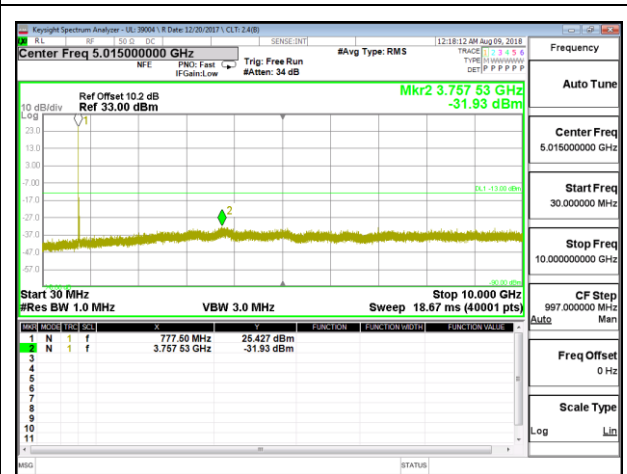

LTE B13 5MHz 16QAM Low Channel RB1-0

LTE B13 5MHz 16QAM Mid Channel RB1-0

LTE B13 5MHz 16QAM High Channel RB1-0

LTE B13 10MHz QPSK Low Channel RB1-0

LTE B13 10MHz QPSK Mid Channel RB1-0

LTE B13 10MHz QPSK High Channel RB1-0

LTE B13 10MHz 16QAM Low Channel RB1-0

LTE B13 10MHz 16QAM Mid Channel RB1-0

LTE B13 10MHz 16QAM High Channel RB1-0

10.3.10. LTE BAND 41

LTE B41 5MHz QPSK Low Channel RB1-0

LTE B41 5MHz QPSK Mid Channel RB1-0