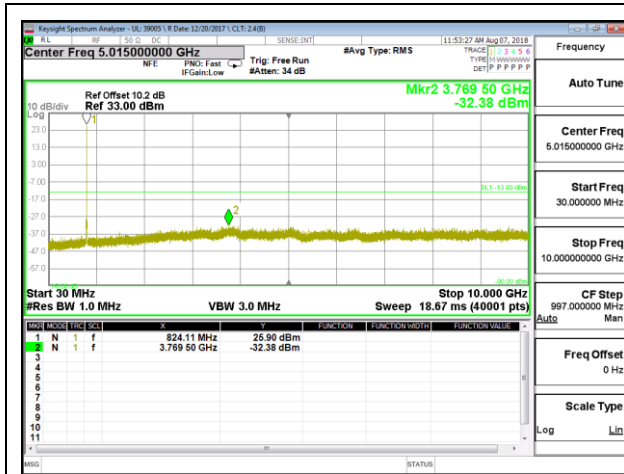

10.3.7. LTE BAND 5

LTE B5 1.4MHz QPSK Low Channel RB1-0

LTE B5 1.4MHz QPSK Mid Channel RB1-0

LTE B5 1.4MHz QPSK High Channel RB1-0

LTE B5 1.4MHz 16QAM Low Channel RB1-0

LTE B5 1.4MHz 16QAM Mid Channel RB1-0

LTE B5 1.4MHz 16QAM High Channel RB1-0

LTE B5 3MHz QPSK Low Channel RB1-0

LTE B5 3MHz QPSK Mid Channel RB1-0

LTE B5 3MHz QPSK High Channel RB1-0

LTE B5 3MHz 16QAM Low Channel RB1-0

LTE B5 3MHz 16QAM Mid Channel RB1-0

LTE B5 3MHz 16QAM High Channel RB1-0

LTE B5 5MHz QPSK Low Channel RB1-0

LTE B5 5MHz QPSK Mid Channel RB1-0

LTE B5 5MHz QPSK High Channel RB1-0

LTE B5 5MHz 16QAM Low Channel RB1-0

LTE B5 5MHz 16QAM Mid Channel RB1-0