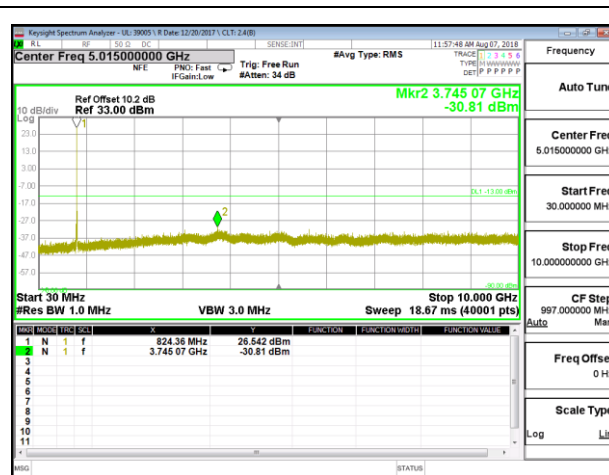

LTE B5 1.4MHz 16QAM High Channel RB1-0

LTE B5 3MHz QPSK Low Channel RB1-0

LTE B5 3MHz QPSK Mid Channel RB1-0

LTE B5 3MHz QPSK High Channel RB1-0

LTE B5 3MHz 16QAM Low Channel RB1-0

LTE B5 3MHz 16QAM Mid Channel RB1-0

LTE B5 3MHz 16QAM High Channel RB1-0

LTE B5 5MHz QPSK Low Channel RB1-0

LTE B5 5MHz QPSK Mid Channel RB1-0

LTE B5 5MHz QPSK High Channel RB1-0

LTE B5 5MHz 16QAM Low Channel RB1-0

LTE B5 5MHz 16QAM Mid Channel RB1-0

LTE B5 5MHz 16QAM High Channel RB1-0

LTE B5 10MHz QPSK Low Channel RB1-0

LTE B5 10MHz QPSK Mid Channel RB1-0

LTE B5 10MHz QPSK High Channel RB1-0

LTE B5 10MHz 16QAM Low Channel RB1-0

LTE B5 10MHz 16QAM Mid Channel RB1-0