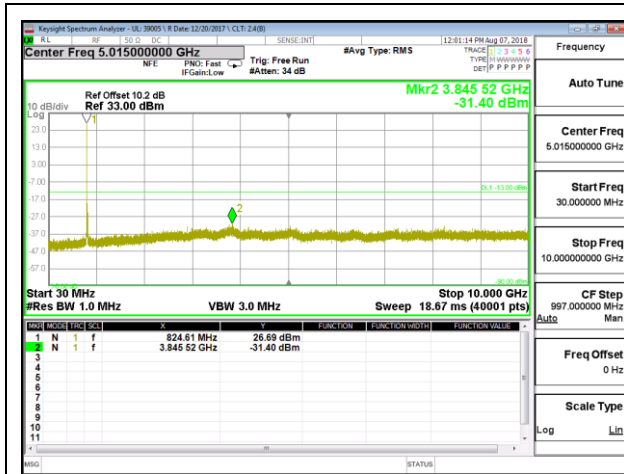

LTE B5 1.4MHz 16QAM High Channel RB1-0

LTE B5 3MHz QPSK Low Channel RB1-0

LTE B5 3MHz QPSK Mid Channel RB1-0

LTE B5 3MHz QPSK High Channel RB1-0

LTE B5 3MHz 16QAM Low Channel RB1-0

LTE B5 3MHz 16QAM Mid Channel RB1-0

LTE B5 3MHz 16QAM High Channel RB1-0

LTE B5 5MHz QPSK Low Channel RB1-0

LTE B5 5MHz QPSK Mid Channel RB1-0

LTE B5 5MHz QPSK High Channel RB1-0

LTE B5 5MHz 16QAM Low Channel RB1-0

LTE B5 5MHz 16QAM Mid Channel RB1-0

LTE B5 5MHz 16QAM High Channel RB1-0

LTE B5 10MHz QPSK Low Channel RB1-0

LTE B5 10MHz QPSK Mid Channel RB1-0

LTE B5 10MHz QPSK High Channel RB1-0

LTE B5 10MHz 16QAM Low Channel RB1-0

LTE B5 10MHz 16QAM Mid Channel RB1-0

LTE B5 10MHz 16QAM High Channel RB1-0

10.3.8. LTE BAND 12

LTE B12 1.4MHz QPSK Low Channel RB1-0

LTE B12 1.4MHz QPSK Mid Channel RB1-0

LTE B12 1.4MHz QPSK High Channel RB1-0

LTE B12 1.4MHz 16QAM Low Channel RB1-0