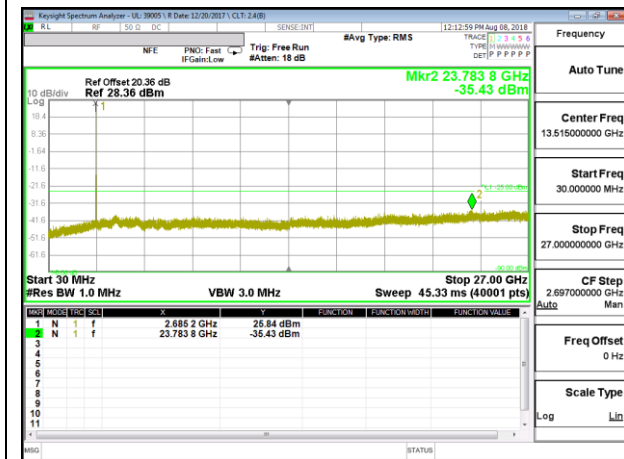

LTE B13 5MHz 16QAM Low Channel RB1-0

LTE B13 5MHz 16QAM Mid Channel RB1-0

LTE B13 5MHz 16QAM High Channel RB1-0

LTE B13 10MHz QPSK Low Channel RB1-0

LTE B13 10MHz QPSK Mid Channel RB1-0

LTE B13 10MHz QPSK High Channel RB1-0

LTE B13 10MHz 16QAM Low Channel RB1-0

LTE B13 10MHz 16QAM Mid Channel RB1-0

LTE B13 10MHz 16QAM High Channel RB1-0

10.3.10. LTE BAND 41

LTE B41 5MHz QPSK Low Channel RB1-0

LTE B41 5MHz QPSK Mid Channel RB1-0

LTE B41 5MHz QPSK High Channel RB1-0

LTE B41 5MHz 16QAM Low Channel RB1-0

LTE B41 5MHz 16QAM Mid Channel RB1-0

LTE B41 5MHz 16QAM High Channel RB1-0