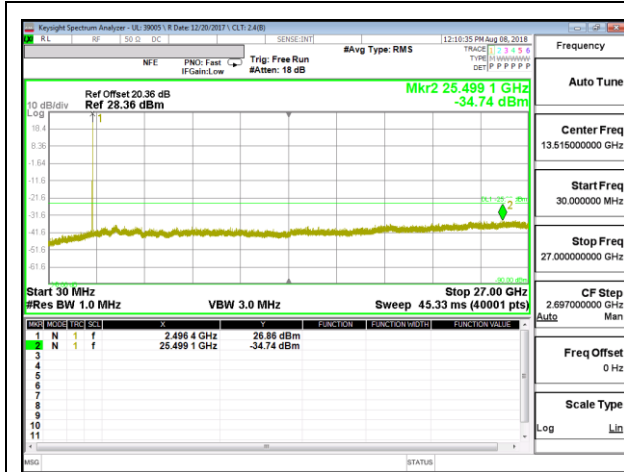

LTE B13 5MHz 16QAM Low Channel RB1-0

LTE B13 5MHz 16QAM Mid Channel RB1-0

LTE B13 5MHz 16QAM High Channel RB1-0

LTE B13 10MHz QPSK Low Channel RB1-0

LTE B13 10MHz QPSK Mid Channel RB1-0

LTE B13 10MHz QPSK High Channel RB1-0

LTE B13 10MHz 16QAM Low Channel RB1-0

LTE B13 10MHz 16QAM Mid Channel RB1-0

LTE B13 10MHz 16QAM High Channel RB1-0

10.3.10. LTE BAND 41

LTE B41 5MHz QPSK Low Channel RB1-0

LTE B41 5MHz QPSK Mid Channel RB1-0

LTE B41 5MHz QPSK High Channel RB1-0

LTE B41 5MHz 16QAM Low Channel RB1-0

LTE B41 5MHz 16QAM Mid Channel RB1-0

LTE B41 5MHz 16QAM High Channel RB1-0