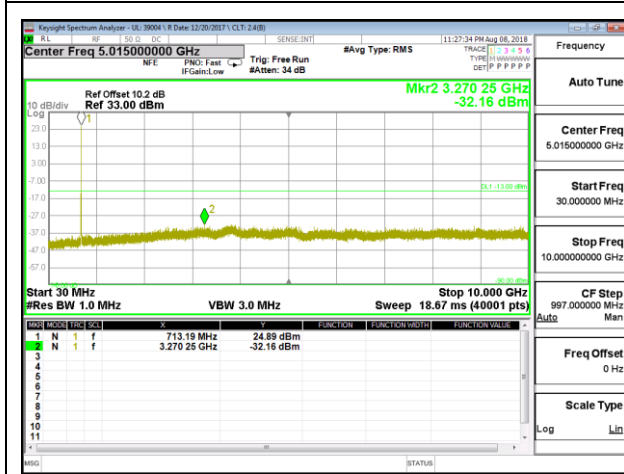

LTE B5 10MHz 16QAM High Channel RB1-0

10.3.8. LTE BAND 12

LTE B12 1.4MHz QPSK Low Channel RB1-0

LTE B12 1.4MHz QPSK Mid Channel RB1-0

LTE B12 1.4MHz QPSK High Channel RB1-0

LTE B12 1.4MHz 16QAM Low Channel RB1-0

LTE B12 1.4MHz 16QAM Mid Channel RB1-0

LTE B12 1.4MHz 16QAM High Channel RB1-0

LTE B12 3MHz QPSK Low Channel RB1-0

LTE B12 3MHz QPSK Mid Channel RB1-0

LTE B12 3MHz QPSK High Channel RB1-0

LTE B12 3MHz 16QAM Low Channel RB1-0

LTE B12 3MHz 16QAM Mid Channel RB1-0

LTE B12 3MHz 16QAM High Channel RB1-0

LTE B12 5MHz QPSK Low Channel RB1-0

LTE B12 5MHz QPSK Mid Channel RB1-0

LTE B12 5MHz QPSK High Channel RB1-0

LTE B12 5MHz 16QAM Low Channel RB1-0