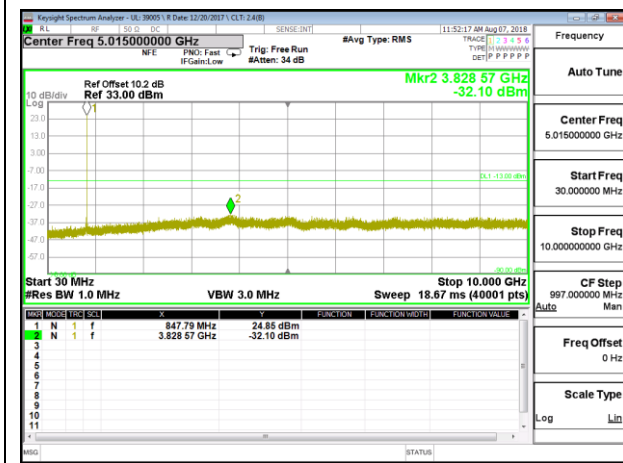

10.3.7. LTE BAND 5

LTE B5 1.4MHz QPSK Low Channel RB1-0

LTE B5 1.4MHz QPSK Mid Channel RB1-0

LTE B5 1.4MHz QPSK High Channel RB1-0

LTE B5 1.4MHz 16QAM Low Channel RB1-0

LTE B5 1.4MHz 16QAM Mid Channel RB1-0

LTE B5 1.4MHz 16QAM High Channel RB1-0

LTE B5 3MHz QPSK Low Channel RB1-0

LTE B5 3MHz QPSK Mid Channel RB1-0

LTE B5 3MHz QPSK High Channel RB1-0

LTE B5 3MHz 16QAM Low Channel RB1-0

LTE B5 3MHz 16QAM Mid Channel RB1-0

LTE B5 3MHz 16QAM High Channel RB1-0

LTE B5 5MHz QPSK Low Channel RB1-0

LTE B5 5MHz QPSK Mid Channel RB1-0

LTE B5 5MHz QPSK High Channel RB1-0

LTE B5 5MHz 16QAM Low Channel RB1-0

LTE B5 5MHz 16QAM Mid Channel RB1-0