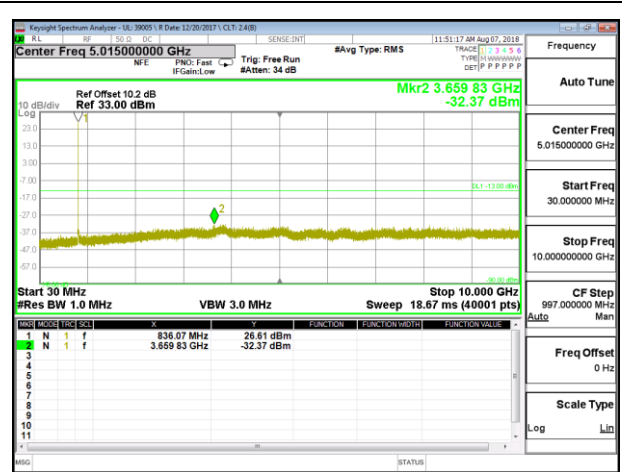

10.3.7. LTE BAND 5

LTE B5 1.4MHz QPSK Low Channel RB1-0

LTE B5 1.4MHz QPSK Mid Channel RB1-0

LTE B5 1.4MHz QPSK High Channel RB1-0

LTE B5 1.4MHz 16QAM Low Channel RB1-0

LTE B5 1.4MHz 16QAM Mid Channel RB1-0

LTE B5 1.4MHz 16QAM High Channel RB1-0

LTE B5 3MHz QPSK Low Channel RB1-0

LTE B5 3MHz QPSK Mid Channel RB1-0

LTE B5 3MHz QPSK High Channel RB1-0

LTE B5 3MHz 16QAM Low Channel RB1-0

LTE B5 3MHz 16QAM Mid Channel RB1-0

LTE B5 3MHz 16QAM High Channel RB1-0

LTE B5 5MHz QPSK Low Channel RB1-0

LTE B5 5MHz QPSK Mid Channel RB1-0

LTE B5 5MHz QPSK High Channel RB1-0

LTE B5 5MHz 16QAM Low Channel RB1-0

LTE B5 5MHz 16QAM Mid Channel RB1-0