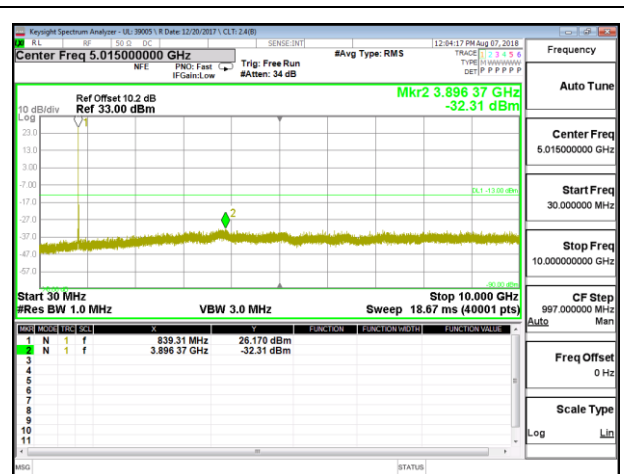

LTE B5 3MHz 16QAM High Channel RB1-0

LTE B5 5MHz QPSK Low Channel RB1-0

LTE B5 5MHz QPSK Mid Channel RB1-0

LTE B5 5MHz QPSK High Channel RB1-0

LTE B5 5MHz 16QAM Low Channel RB1-0

LTE B5 5MHz 16QAM Mid Channel RB1-0

LTE B5 5MHz 16QAM High Channel RB1-0

LTE B5 10MHz QPSK Low Channel RB1-0

LTE B5 10MHz QPSK Mid Channel RB1-0

LTE B5 10MHz QPSK High Channel RB1-0

LTE B5 10MHz 16QAM Low Channel RB1-0

LTE B5 10MHz 16QAM Mid Channel RB1-0

LTE B5 10MHz 16QAM High Channel RB1-0

10.3.8. LTE BAND 12

LTE B12 1.4MHz QPSK Low Channel RB1-0

LTE B12 1.4MHz QPSK Mid Channel RB1-0

LTE B12 1.4MHz QPSK High Channel RB1-0

LTE B12 1.4MHz 16QAM Low Channel RB1-0