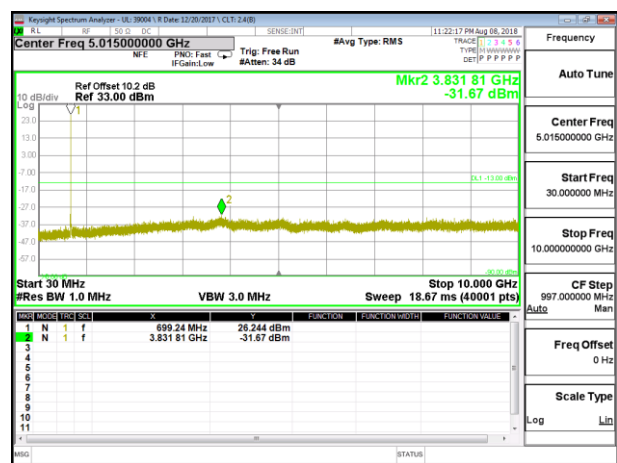

LTE B5 5MHz 16QAM High Channel RB1-0

LTE B5 10MHz QPSK Low Channel RB1-0

LTE B5 10MHz QPSK Mid Channel RB1-0

LTE B5 10MHz QPSK High Channel RB1-0

LTE B5 10MHz 16QAM Low Channel RB1-0

LTE B5 10MHz 16QAM Mid Channel RB1-0

LTE B5 10MHz 16QAM High Channel RB1-0

10.3.8. LTE BAND 12

LTE B12 1.4MHz QPSK Low Channel RB1-0

LTE B12 1.4MHz QPSK Mid Channel RB1-0

LTE B12 1.4MHz QPSK High Channel RB1-0

LTE B12 1.4MHz 16QAM Low Channel RB1-0

LTE B12 1.4MHz 16QAM Mid Channel RB1-0

LTE B12 1.4MHz 16QAM High Channel RB1-0

LTE B12 3MHz QPSK Low Channel RB1-0

LTE B12 3MHz QPSK Mid Channel RB1-0

LTE B12 3MHz QPSK High Channel RB1-0

LTE B12 3MHz 16QAM Low Channel RB1-0