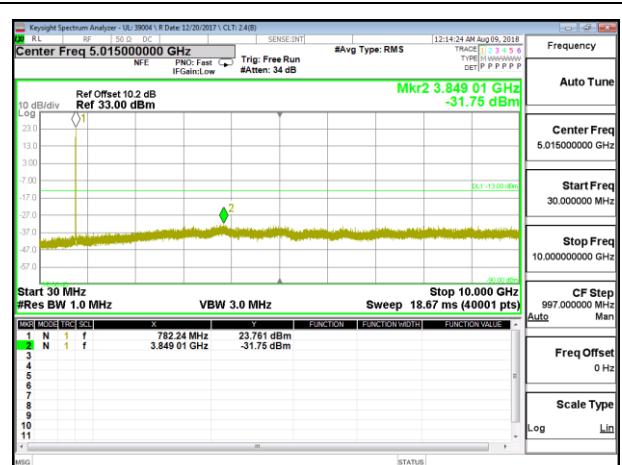

LTE B12 5MHz 16QAM Mid Channel RB1-0

LTE B12 5MHz 16QAM High Channel RB1-0

LTE B12 10MHz QPSK Low Channel RB1-0

LTE B12 10MHz QPSK Mid Channel RB1-0

LTE B12 10MHz QPSK High Channel RB1-0

LTE B12 10MHz 16QAM Low Channel RB1-0

LTE B12 10MHz 16QAM Mid Channel RB1-0

LTE B12 10MHz 16QAM High Channel RB1-0

10.3.9. LTE BAND 13

LTE B13 5MHz QPSK Low Channel RB1-0

LTE B13 5MHz QPSK Mid Channel RB1-0

LTE B13 5MHz QPSK High Channel RB1-0

LTE B13 5MHz 16QAM Low Channel RB1-0

LTE B13 5MHz 16QAM Mid Channel RB1-0

LTE B13 5MHz 16QAM High Channel RB1-0

LTE B13 10MHz QPSK Low Channel RB1-0

LTE B13 10MHz QPSK Mid Channel RB1-0

LTE B13 10MHz QPSK High Channel RB1-0