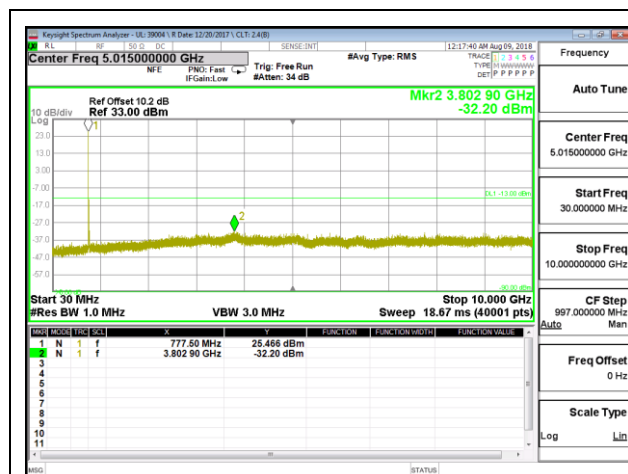

LTE B12 5MHz 16QAM Mid Channel RB1-0

LTE B12 5MHz 16QAM High Channel RB1-0

LTE B12 10MHz QPSK Low Channel RB1-0

LTE B12 10MHz QPSK Mid Channel RB1-0

LTE B12 10MHz QPSK High Channel RB1-0

LTE B12 10MHz 16QAM Low Channel RB1-0

LTE B12 10MHz 16QAM Mid Channel RB1-0

LTE B12 10MHz 16QAM High Channel RB1-0

10.3.9. LTE BAND 13

LTE B13 5MHz QPSK Low Channel RB1-0

LTE B13 5MHz QPSK Mid Channel RB1-0

LTE B13 5MHz QPSK High Channel RB1-0

LTE B13 5MHz 16QAM Low Channel RB1-0

LTE B13 5MHz 16QAM Mid Channel RB1-0

LTE B13 5MHz 16QAM High Channel RB1-0

LTE B13 10MHz QPSK Low Channel RB1-0

LTE B13 10MHz QPSK Mid Channel RB1-0

LTE B13 10MHz QPSK High Channel RB1-0