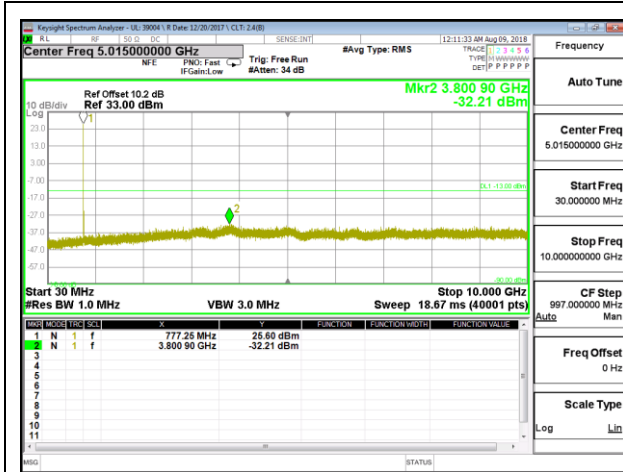

LTE B12 5MHz 16QAM Mid Channel RB1-0

LTE B12 5MHz 16QAM High Channel RB1-0

LTE B12 10MHz QPSK Low Channel RB1-0

LTE B12 10MHz QPSK Mid Channel RB1-0

LTE B12 10MHz QPSK High Channel RB1-0

LTE B12 10MHz 16QAM Low Channel RB1-0

LTE B12 10MHz 16QAM Mid Channel RB1-0

LTE B12 10MHz 16QAM High Channel RB1-0

10.3.9. LTE BAND 13

LTE B13 5MHz QPSK Low Channel RB1-0

LTE B13 5MHz QPSK Mid Channel RB1-0

LTE B13 5MHz QPSK High Channel RB1-0