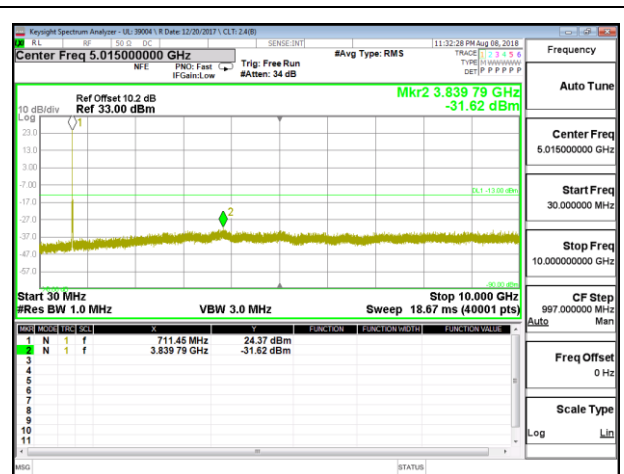

LTE B12 3MHz 16QAM Mid Channel RB1-0

LTE B12 3MHz 16QAM High Channel RB1-0

LTE B12 5MHz QPSK Low Channel RB1-0

LTE B12 5MHz QPSK Mid Channel RB1-0

LTE B12 5MHz QPSK High Channel RB1-0

LTE B12 5MHz 16QAM Low Channel RB1-0

LTE B12 5MHz 16QAM Mid Channel RB1-0

LTE B12 5MHz 16QAM High Channel RB1-0

LTE B12 10MHz QPSK Low Channel RB1-0

LTE B12 10MHz QPSK Mid Channel RB1-0

LTE B12 10MHz QPSK High Channel RB1-0

LTE B12 10MHz 16QAM Low Channel RB1-0