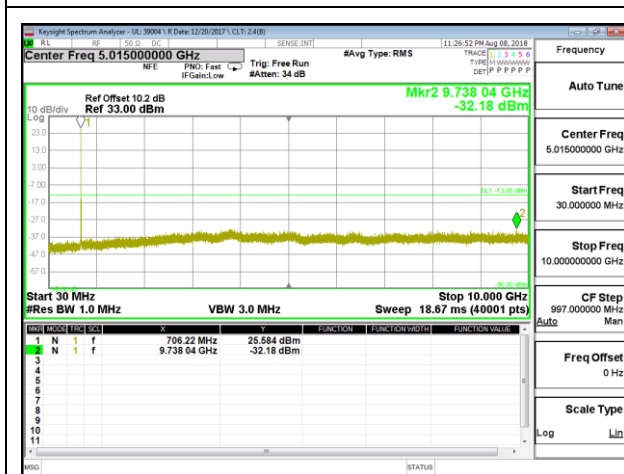

LTE B5 10MHz 16QAM High Channel RB1-0

10.3.8. LTE BAND 12

LTE B12 1.4MHz QPSK Low Channel RB1-0

LTE B12 1.4MHz QPSK Mid Channel RB1-0

LTE B12 1.4MHz QPSK High Channel RB1-0

LTE B12 1.4MHz 16QAM Low Channel RB1-0

LTE B12 1.4MHz 16QAM Mid Channel RB1-0

LTE B12 1.4MHz 16QAM High Channel RB1-0

LTE B12 3MHz QPSK Low Channel RB1-0

LTE B12 3MHz QPSK Mid Channel RB1-0

LTE B12 3MHz QPSK High Channel RB1-0

LTE B12 3MHz 16QAM Low Channel RB1-0

LTE B12 3MHz 16QAM Mid Channel RB1-0

LTE B12 3MHz 16QAM High Channel RB1-0

LTE B12 5MHz QPSK Low Channel RB1-0

LTE B12 5MHz QPSK Mid Channel RB1-0

LTE B12 5MHz QPSK High Channel RB1-0

LTE B12 5MHz 16QAM Low Channel RB1-0