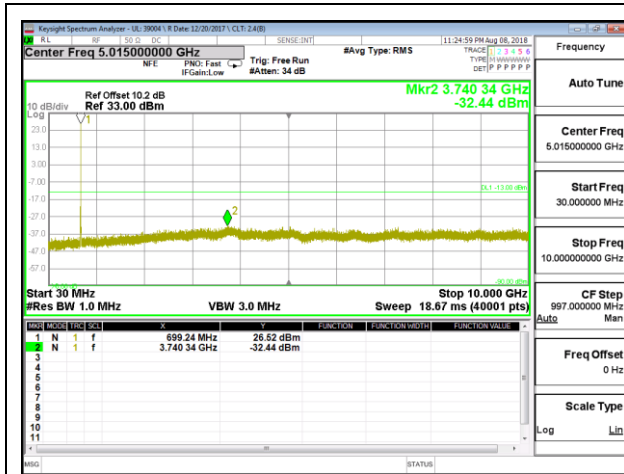

LTE B5 5MHz 16QAM High Channel RB1-0

LTE B5 10MHz QPSK Low Channel RB1-0

LTE B5 10MHz QPSK Mid Channel RB1-0

LTE B5 10MHz QPSK High Channel RB1-0

LTE B5 10MHz 16QAM Low Channel RB1-0

LTE B5 10MHz 16QAM Mid Channel RB1-0

LTE B5 10MHz 16QAM High Channel RB1-0

10.3.8. LTE BAND 12

LTE B12 1.4MHz QPSK Low Channel RB1-0

LTE B12 1.4MHz QPSK Mid Channel RB1-0

LTE B12 1.4MHz QPSK High Channel RB1-0

LTE B12 1.4MHz 16QAM Low Channel RB1-0

LTE B12 1.4MHz 16QAM Mid Channel RB1-0

LTE B12 1.4MHz 16QAM High Channel RB1-0

LTE B12 3MHz QPSK Low Channel RB1-0

LTE B12 3MHz QPSK Mid Channel RB1-0

LTE B12 3MHz QPSK High Channel RB1-0

LTE B12 3MHz 16QAM Low Channel RB1-0