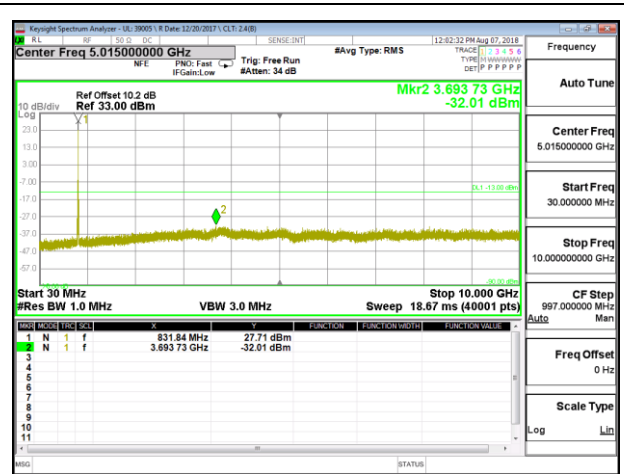

LTE B5 1.4MHz 16QAM High Channel RB1-0

LTE B5 3MHz QPSK Low Channel RB1-0

LTE B5 3MHz QPSK Mid Channel RB1-0

LTE B5 3MHz QPSK High Channel RB1-0

LTE B5 3MHz 16QAM Low Channel RB1-0

LTE B5 3MHz 16QAM Mid Channel RB1-0

LTE B5 3MHz 16QAM High Channel RB1-0

LTE B5 5MHz QPSK Low Channel RB1-0

LTE B5 5MHz QPSK Mid Channel RB1-0

LTE B5 5MHz QPSK High Channel RB1-0

LTE B5 5MHz 16QAM Low Channel RB1-0

LTE B5 5MHz 16QAM Mid Channel RB1-0

LTE B5 5MHz 16QAM High Channel RB1-0

LTE B5 10MHz QPSK Low Channel RB1-0

LTE B5 10MHz QPSK Mid Channel RB1-0

LTE B5 10MHz QPSK High Channel RB1-0

LTE B5 10MHz 16QAM Low Channel RB1-0

LTE B5 10MHz 16QAM Mid Channel RB1-0