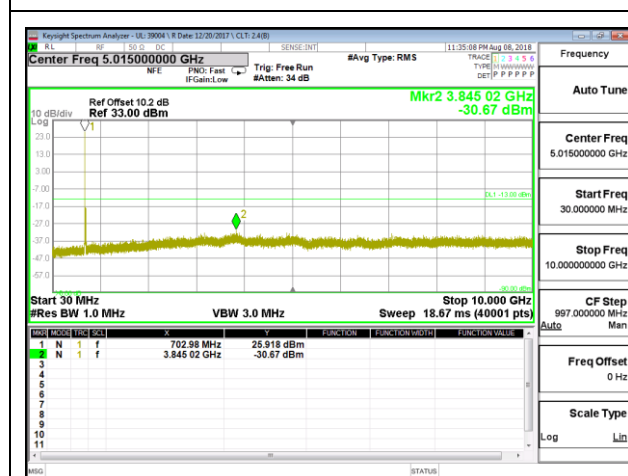

LTE B12 3MHz 16QAM Mid Channel RB1-0

LTE B12 3MHz 16QAM High Channel RB1-0

LTE B12 5MHz QPSK Low Channel RB1-0

LTE B12 5MHz QPSK Mid Channel RB1-0

LTE B12 5MHz QPSK High Channel RB1-0

LTE B12 5MHz 16QAM Low Channel RB1-0

LTE B12 5MHz 16QAM Mid Channel RB1-0

LTE B12 5MHz 16QAM High Channel RB1-0

LTE B12 10MHz QPSK Low Channel RB1-0

LTE B12 10MHz QPSK Mid Channel RB1-0

LTE B12 10MHz QPSK High Channel RB1-0

LTE B12 10MHz 16QAM Low Channel RB1-0

LTE B12 10MHz 16QAM Mid Channel RB1-0

LTE B12 10MHz 16QAM High Channel RB1-0

10.3.9. LTE BAND 13

LTE B13 5MHz QPSK Low Channel RB1-0

LTE B13 5MHz QPSK Mid Channel RB1-0

LTE B13 5MHz QPSK High Channel RB1-0