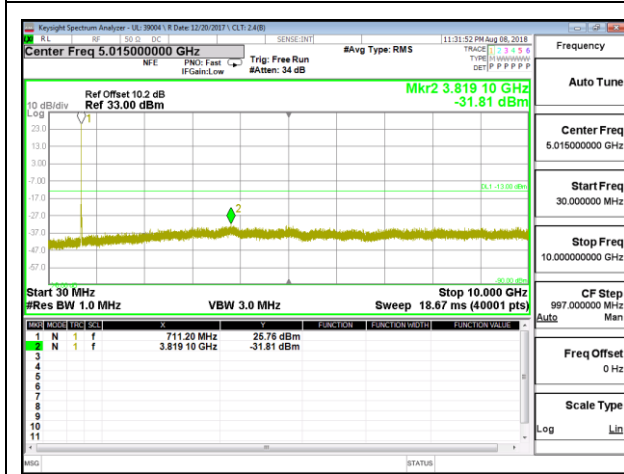

LTE B12 1.4MHz 16QAM Mid Channel RB1-0

LTE B12 1.4MHz 16QAM High Channel RB1-0

LTE B12 3MHz QPSK Low Channel RB1-0

LTE B12 3MHz QPSK Mid Channel RB1-0

LTE B12 3MHz QPSK High Channel RB1-0

LTE B12 3MHz 16QAM Low Channel RB1-0

LTE B12 3MHz 16QAM Mid Channel RB1-0

LTE B12 3MHz 16QAM High Channel RB1-0

LTE B12 5MHz QPSK Low Channel RB1-0

LTE B12 5MHz QPSK Mid Channel RB1-0

LTE B12 5MHz QPSK High Channel RB1-0

LTE B12 5MHz 16QAM Low Channel RB1-0

LTE B12 5MHz 16QAM Mid Channel RB1-0

LTE B12 5MHz 16QAM High Channel RB1-0

LTE B12 10MHz QPSK Low Channel RB1-0

LTE B12 10MHz QPSK Mid Channel RB1-0

LTE B12 10MHz QPSK High Channel RB1-0

LTE B12 10MHz 16QAM Low Channel RB1-0