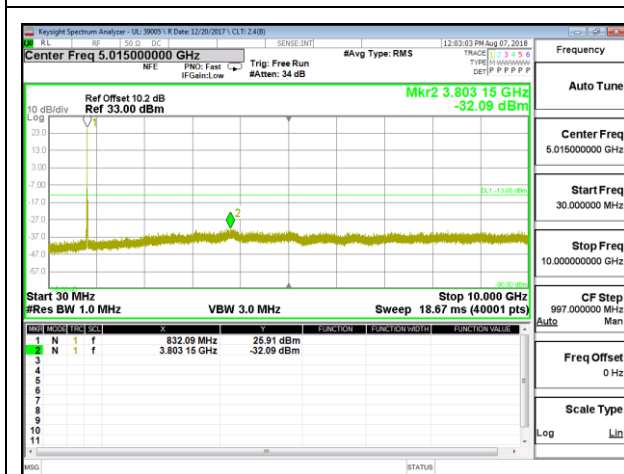

LTE B5 3MHz 16QAM High Channel RB1-0

LTE B5 5MHz QPSK Low Channel RB1-0

LTE B5 5MHz QPSK Mid Channel RB1-0

LTE B5 5MHz QPSK High Channel RB1-0

LTE B5 5MHz 16QAM Low Channel RB1-0

LTE B5 5MHz 16QAM Mid Channel RB1-0

LTE B5 5MHz 16QAM High Channel RB1-0

LTE B5 10MHz QPSK Low Channel RB1-0

LTE B5 10MHz QPSK Mid Channel RB1-0

LTE B5 10MHz QPSK High Channel RB1-0

LTE B5 10MHz 16QAM Low Channel RB1-0

LTE B5 10MHz 16QAM Mid Channel RB1-0

LTE B5 10MHz 16QAM High Channel RB1-0

10.3.8. LTE BAND 12

LTE B12 1.4MHz QPSK Low Channel RB1-0

LTE B12 1.4MHz QPSK Mid Channel RB1-0

LTE B12 1.4MHz QPSK High Channel RB1-0

LTE B12 1.4MHz 16QAM Low Channel RB1-0