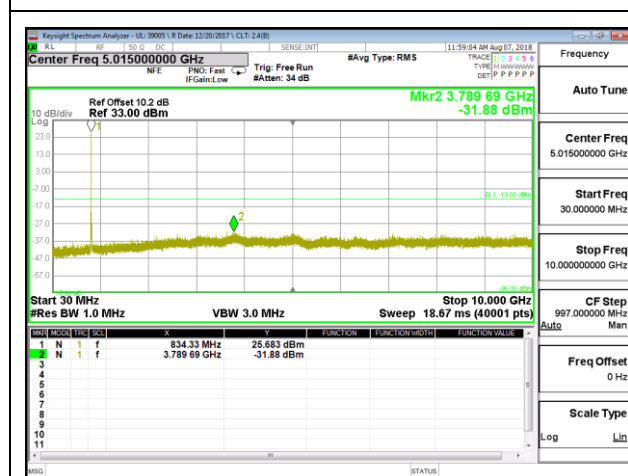

LTE B5 1.4MHz 16QAM High Channel RB1-0

LTE B5 3MHz QPSK Low Channel RB1-0

LTE B5 3MHz QPSK Mid Channel RB1-0

LTE B5 3MHz QPSK High Channel RB1-0

LTE B5 3MHz 16QAM Low Channel RB1-0

LTE B5 3MHz 16QAM Mid Channel RB1-0

LTE B5 3MHz 16QAM High Channel RB1-0

LTE B5 5MHz QPSK Low Channel RB1-0

LTE B5 5MHz QPSK Mid Channel RB1-0

LTE B5 5MHz QPSK High Channel RB1-0

LTE B5 5MHz 16QAM Low Channel RB1-0

LTE B5 5MHz 16QAM Mid Channel RB1-0

LTE B5 5MHz 16QAM High Channel RB1-0

LTE B5 10MHz QPSK Low Channel RB1-0

LTE B5 10MHz QPSK Mid Channel RB1-0

LTE B5 10MHz QPSK High Channel RB1-0

LTE B5 10MHz 16QAM Low Channel RB1-0

LTE B5 10MHz 16QAM Mid Channel RB1-0