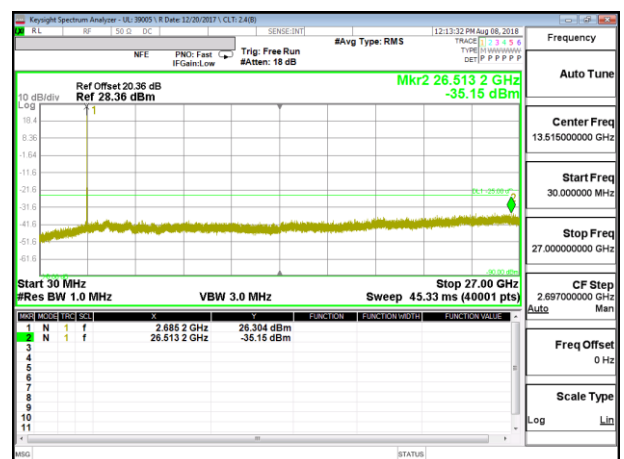

LTE B13 5MHz 16QAM Low Channel RB1-0

LTE B13 5MHz 16QAM Mid Channel RB1-0

LTE B13 5MHz 16QAM High Channel RB1-0

LTE B13 10MHz QPSK Low Channel RB1-0

LTE B13 10MHz QPSK Mid Channel RB1-0

LTE B13 10MHz QPSK High Channel RB1-0

LTE B13 10MHz 16QAM Low Channel RB1-0

LTE B13 10MHz 16QAM Mid Channel RB1-0

LTE B13 10MHz 16QAM High Channel RB1-0

10.3.10. LTE BAND 41

LTE B41 5MHz QPSK Low Channel RB1-0

LTE B41 5MHz QPSK Mid Channel RB1-0

LTE B41 5MHz QPSK High Channel RB1-0

LTE B41 5MHz 16QAM Low Channel RB1-0

LTE B41 5MHz 16QAM Mid Channel RB1-0

LTE B41 5MHz 16QAM High Channel RB1-0