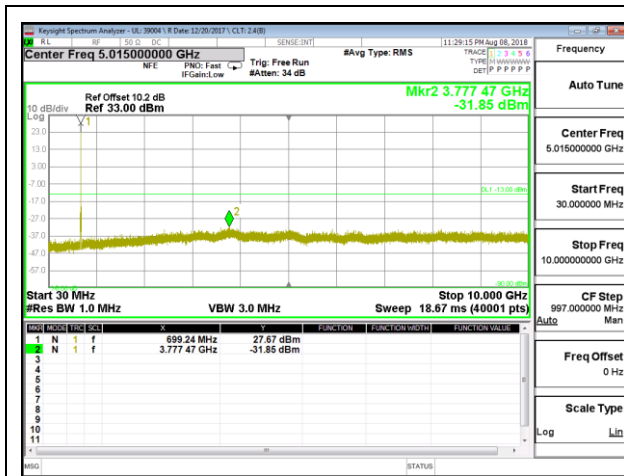

LTE B12 1.4MHz 16QAM Mid Channel RB1-0

LTE B12 1.4MHz 16QAM High Channel RB1-0

LTE B12 3MHz QPSK Low Channel RB1-0

LTE B12 3MHz QPSK Mid Channel RB1-0

LTE B12 3MHz QPSK High Channel RB1-0

LTE B12 3MHz 16QAM Low Channel RB1-0

LTE B12 3MHz 16QAM Mid Channel RB1-0

LTE B12 3MHz 16QAM High Channel RB1-0

LTE B12 5MHz QPSK Low Channel RB1-0

LTE B12 5MHz QPSK Mid Channel RB1-0

LTE B12 5MHz QPSK High Channel RB1-0

LTE B12 5MHz 16QAM Low Channel RB1-0