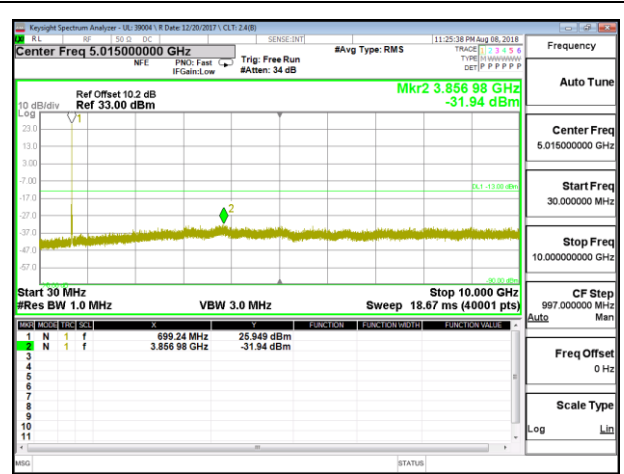

LTE B5 10MHz 16QAM High Channel RB1-0

10.3.8. LTE BAND 12

LTE B12 1.4MHz QPSK Low Channel RB1-0

LTE B12 1.4MHz QPSK Mid Channel RB1-0

LTE B12 1.4MHz QPSK High Channel RB1-0

LTE B12 1.4MHz 16QAM Low Channel RB1-0

LTE B12 1.4MHz 16QAM Mid Channel RB1-0

LTE B12 1.4MHz 16QAM High Channel RB1-0

LTE B12 3MHz QPSK Low Channel RB1-0

LTE B12 3MHz QPSK Mid Channel RB1-0

LTE B12 3MHz QPSK High Channel RB1-0

LTE B12 3MHz 16QAM Low Channel RB1-0

LTE B12 3MHz 16QAM Mid Channel RB1-0

LTE B12 3MHz 16QAM High Channel RB1-0

LTE B12 5MHz QPSK Low Channel RB1-0

LTE B12 5MHz QPSK Mid Channel RB1-0

LTE B12 5MHz QPSK High Channel RB1-0

LTE B12 5MHz 16QAM Low Channel RB1-0