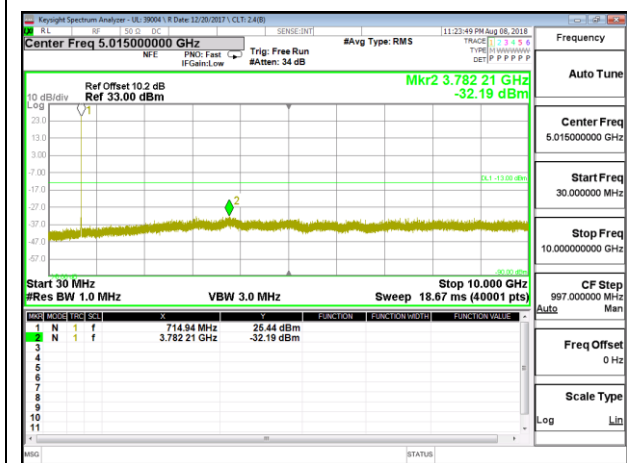

LTE B5 5MHz 16QAM High Channel RB1-0

LTE B5 10MHz QPSK Low Channel RB1-0

LTE B5 10MHz QPSK Mid Channel RB1-0

LTE B5 10MHz QPSK High Channel RB1-0

LTE B5 10MHz 16QAM Low Channel RB1-0

LTE B5 10MHz 16QAM Mid Channel RB1-0

LTE B5 10MHz 16QAM High Channel RB1-0

10.3.8. LTE BAND 12

LTE B12 1.4MHz QPSK Low Channel RB1-0

LTE B12 1.4MHz QPSK Mid Channel RB1-0

LTE B12 1.4MHz QPSK High Channel RB1-0

LTE B12 1.4MHz 16QAM Low Channel RB1-0

LTE B12 1.4MHz 16QAM Mid Channel RB1-0

LTE B12 1.4MHz 16QAM High Channel RB1-0

LTE B12 3MHz QPSK Low Channel RB1-0

LTE B12 3MHz QPSK Mid Channel RB1-0

LTE B12 3MHz QPSK High Channel RB1-0

LTE B12 3MHz 16QAM Low Channel RB1-0