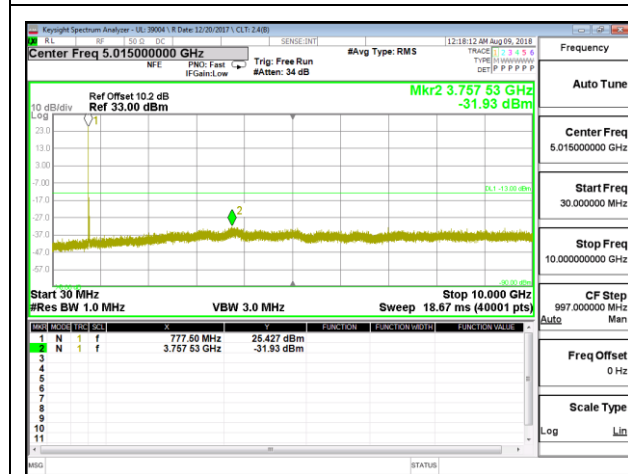

LTE B12 10MHz 16QAM Mid Channel RB1-0

LTE B12 10MHz 16QAM High Channel RB1-0

10.3.9. LTE BAND 13

LTE B13 5MHz QPSK Low Channel RB1-0

LTE B13 5MHz QPSK Mid Channel RB1-0

LTE B13 5MHz QPSK High Channel RB1-0

LTE B13 5MHz 16QAM Low Channel RB1-0

LTE B13 5MHz 16QAM Mid Channel RB1-0

LTE B13 5MHz 16QAM High Channel RB1-0

LTE B13 10MHz QPSK Low Channel RB1-0

LTE B13 10MHz QPSK Mid Channel RB1-0

LTE B13 10MHz QPSK High Channel RB1-0

LTE B13 10MHz 16QAM Low Channel RB1-0

LTE B13 10MHz 16QAM Mid Channel RB1-0

LTE B13 10MHz 16QAM High Channel RB1-0

10.3.10. LTE BAND 41

LTE B41 5MHz QPSK Low Channel RB1-0

LTE B41 5MHz QPSK Mid Channel RB1-0