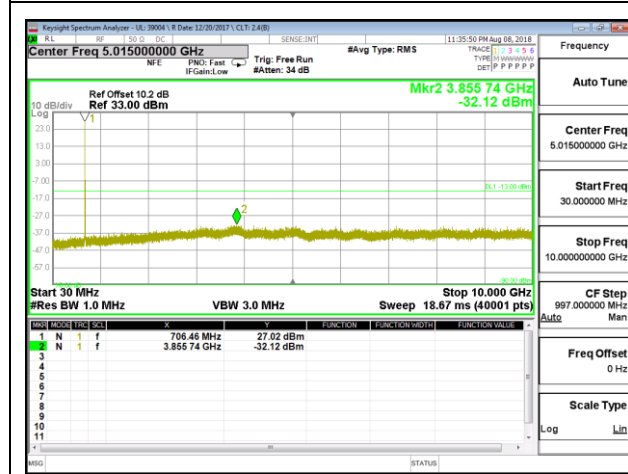

LTE B12 5MHz 16QAM Mid Channel RB1-0

LTE B12 5MHz 16QAM High Channel RB1-0

LTE B12 10MHz QPSK Low Channel RB1-0

LTE B12 10MHz QPSK Mid Channel RB1-0

LTE B12 10MHz QPSK High Channel RB1-0

LTE B12 10MHz 16QAM Low Channel RB1-0

LTE B12 10MHz 16QAM Mid Channel RB1-0

LTE B12 10MHz 16QAM High Channel RB1-0

10.3.9. LTE BAND 13

LTE B13 5MHz QPSK Low Channel RB1-0

LTE B13 5MHz QPSK Mid Channel RB1-0

LTE B13 5MHz QPSK High Channel RB1-0