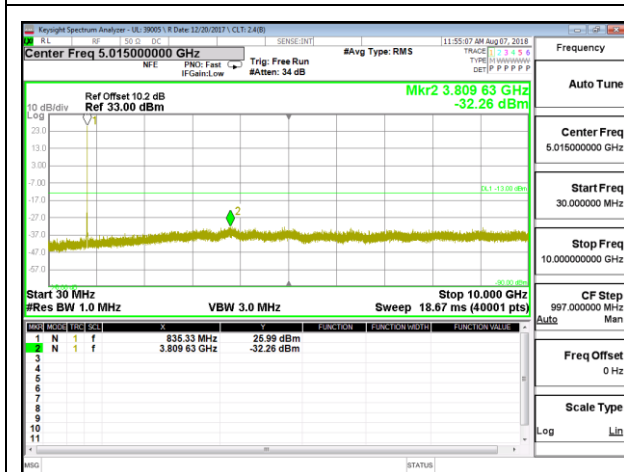

10.3.7. LTE BAND 5

LTE B5 1.4MHz QPSK Low Channel RB1-0

LTE B5 1.4MHz QPSK Mid Channel RB1-0

LTE B5 1.4MHz QPSK High Channel RB1-0

LTE B5 1.4MHz 16QAM Low Channel RB1-0

LTE B5 1.4MHz 16QAM Mid Channel RB1-0

LTE B5 1.4MHz 16QAM High Channel RB1-0

LTE B5 3MHz QPSK Low Channel RB1-0

LTE B5 3MHz QPSK Mid Channel RB1-0

LTE B5 3MHz QPSK High Channel RB1-0

LTE B5 3MHz 16QAM Low Channel RB1-0

LTE B5 3MHz 16QAM Mid Channel RB1-0

LTE B5 3MHz 16QAM High Channel RB1-0

LTE B5 5MHz QPSK Low Channel RB1-0

LTE B5 5MHz QPSK Mid Channel RB1-0

LTE B5 5MHz QPSK High Channel RB1-0

LTE B5 5MHz 16QAM Low Channel RB1-0

LTE B5 5MHz 16QAM Mid Channel RB1-0

LTE B5 5MHz 16QAM High Channel RB1-0

LTE B5 10MHz QPSK Low Channel RB1-0

LTE B5 10MHz QPSK Mid Channel RB1-0

LTE B5 10MHz QPSK High Channel RB1-0

LTE B5 10MHz 16QAM Low Channel RB1-0

LTE B5 10MHz 16QAM Mid Channel RB1-0