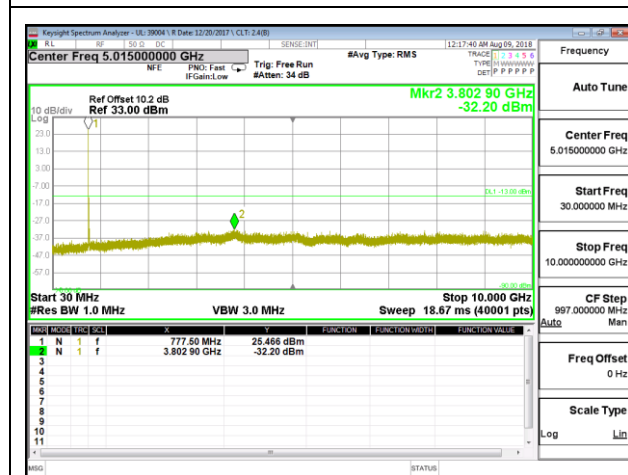

LTE B12 10MHz 16QAM Mid Channel RB1-0

LTE B12 10MHz 16QAM High Channel RB1-0

10.3.9. LTE BAND 13

LTE B13 5MHz QPSK Low Channel RB1-0

LTE B13 5MHz QPSK Mid Channel RB1-0

LTE B13 5MHz QPSK High Channel RB1-0

LTE B13 5MHz 16QAM Low Channel RB1-0

LTE B13 5MHz 16QAM Mid Channel RB1-0

LTE B13 5MHz 16QAM High Channel RB1-0

LTE B13 10MHz QPSK Low Channel RB1-0

LTE B13 10MHz QPSK Mid Channel RB1-0

LTE B13 10MHz QPSK High Channel RB1-0

LTE B13 10MHz 16QAM Low Channel RB1-0

LTE B13 10MHz 16QAM Mid Channel RB1-0

LTE B13 10MHz 16QAM High Channel RB1-0

10.3.10. LTE BAND 41

LTE B41 5MHz QPSK Low Channel RB1-0

LTE B41 5MHz QPSK Mid Channel RB1-0