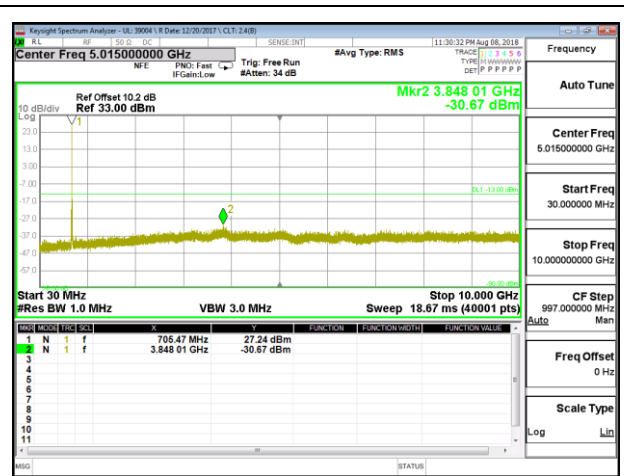

LTE B5 10MHz 16QAM High Channel RB1-0

10.3.8. LTE BAND 12

LTE B12 1.4MHz QPSK Low Channel RB1-0

LTE B12 1.4MHz QPSK Mid Channel RB1-0

LTE B12 1.4MHz QPSK High Channel RB1-0

LTE B12 1.4MHz 16QAM Low Channel RB1-0

LTE B12 1.4MHz 16QAM Mid Channel RB1-0

LTE B12 1.4MHz 16QAM High Channel RB1-0

LTE B12 3MHz QPSK Low Channel RB1-0

LTE B12 3MHz QPSK Mid Channel RB1-0

LTE B12 3MHz QPSK High Channel RB1-0

LTE B12 3MHz 16QAM Low Channel RB1-0

LTE B12 3MHz 16QAM Mid Channel RB1-0

LTE B12 3MHz 16QAM High Channel RB1-0

LTE B12 5MHz QPSK Low Channel RB1-0

LTE B12 5MHz QPSK Mid Channel RB1-0

LTE B12 5MHz QPSK High Channel RB1-0

LTE B12 5MHz 16QAM Low Channel RB1-0