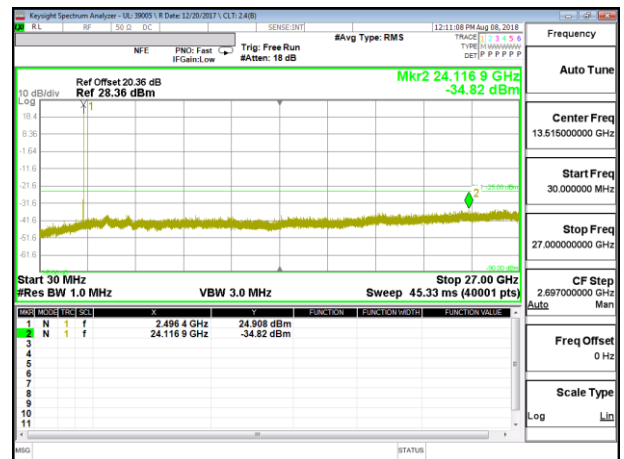

LTE B13 5MHz 16QAM Low Channel RB1-0

LTE B13 5MHz 16QAM Mid Channel RB1-0

LTE B13 5MHz 16QAM High Channel RB1-0

LTE B13 10MHz QPSK Low Channel RB1-0

LTE B13 10MHz QPSK Mid Channel RB1-0

LTE B13 10MHz QPSK High Channel RB1-0

LTE B13 10MHz 16QAM Low Channel RB1-0

LTE B13 10MHz 16QAM Mid Channel RB1-0

LTE B13 10MHz 16QAM High Channel RB1-0

10.3.10. LTE BAND 41

LTE B41 5MHz QPSK Low Channel RB1-0

LTE B41 5MHz QPSK Mid Channel RB1-0

LTE B41 5MHz QPSK High Channel RB1-0

LTE B41 5MHz 16QAM Low Channel RB1-0

LTE B41 5MHz 16QAM Mid Channel RB1-0

LTE B41 5MHz 16QAM High Channel RB1-0