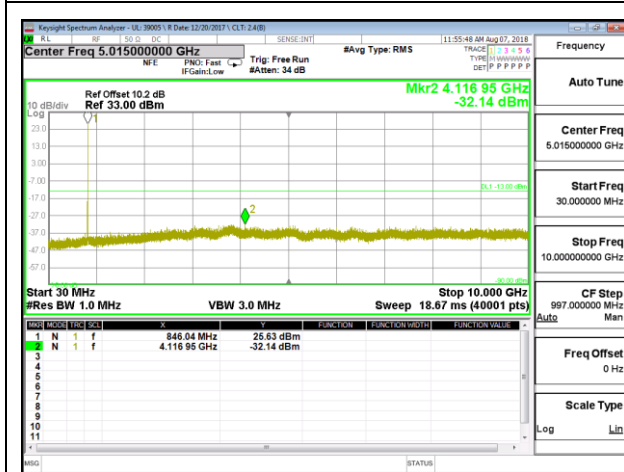

10.3.7. LTE BAND 5

LTE B5 1.4MHz QPSK Low Channel RB1-0

LTE B5 1.4MHz QPSK Mid Channel RB1-0

LTE B5 1.4MHz QPSK High Channel RB1-0

LTE B5 1.4MHz 16QAM Low Channel RB1-0

LTE B5 1.4MHz 16QAM Mid Channel RB1-0

LTE B5 1.4MHz 16QAM High Channel RB1-0

LTE B5 3MHz QPSK Low Channel RB1-0

LTE B5 3MHz QPSK Mid Channel RB1-0

LTE B5 3MHz QPSK High Channel RB1-0

LTE B5 3MHz 16QAM Low Channel RB1-0

LTE B5 3MHz 16QAM Mid Channel RB1-0

LTE B5 3MHz 16QAM High Channel RB1-0

LTE B5 5MHz QPSK Low Channel RB1-0

LTE B5 5MHz QPSK Mid Channel RB1-0

LTE B5 5MHz QPSK High Channel RB1-0

LTE B5 5MHz 16QAM Low Channel RB1-0

LTE B5 5MHz 16QAM Mid Channel RB1-0