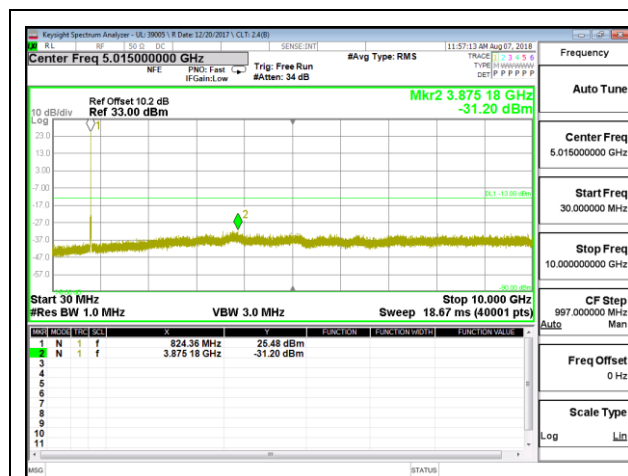

10.3.7. LTE BAND 5

LTE B5 1.4MHz QPSK Low Channel RB1-0

LTE B5 1.4MHz QPSK Mid Channel RB1-0

LTE B5 1.4MHz QPSK High Channel RB1-0

LTE B5 1.4MHz 16QAM Low Channel RB1-0

LTE B5 1.4MHz 16QAM Mid Channel RB1-0

LTE B5 1.4MHz 16QAM High Channel RB1-0

LTE B5 3MHz QPSK Low Channel RB1-0

LTE B5 3MHz QPSK Mid Channel RB1-0

LTE B5 3MHz QPSK High Channel RB1-0

LTE B5 3MHz 16QAM Low Channel RB1-0

LTE B5 3MHz 16QAM Mid Channel RB1-0

LTE B5 3MHz 16QAM High Channel RB1-0

LTE B5 5MHz QPSK Low Channel RB1-0

LTE B5 5MHz QPSK Mid Channel RB1-0

LTE B5 5MHz QPSK High Channel RB1-0

LTE B5 5MHz 16QAM Low Channel RB1-0

LTE B5 5MHz 16QAM Mid Channel RB1-0

LTE B5 5MHz 16QAM High Channel RB1-0

LTE B5 10MHz QPSK Low Channel RB1-0

LTE B5 10MHz QPSK Mid Channel RB1-0

LTE B5 10MHz QPSK High Channel RB1-0

LTE B5 10MHz 16QAM Low Channel RB1-0

LTE B5 10MHz 16QAM Mid Channel RB1-0