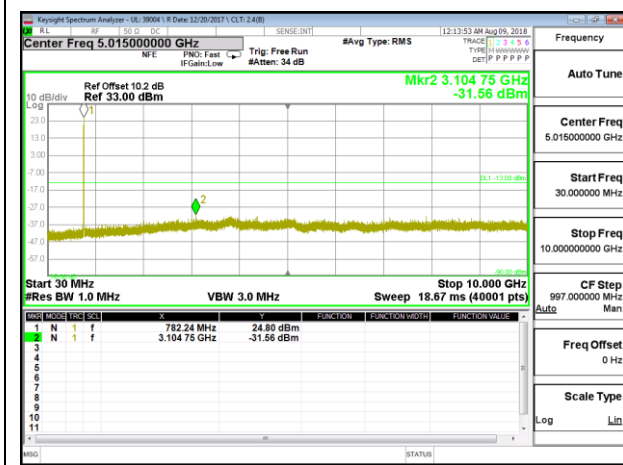

LTE B12 5MHz 16QAM Mid Channel RB1-0

LTE B12 5MHz 16QAM High Channel RB1-0

LTE B12 10MHz QPSK Low Channel RB1-0

LTE B12 10MHz QPSK Mid Channel RB1-0

LTE B12 10MHz QPSK High Channel RB1-0

LTE B12 10MHz 16QAM Low Channel RB1-0

LTE B12 10MHz 16QAM Mid Channel RB1-0

LTE B12 10MHz 16QAM High Channel RB1-0

10.3.9. LTE BAND 13

LTE B13 5MHz QPSK Low Channel RB1-0

LTE B13 5MHz QPSK Mid Channel RB1-0

LTE B13 5MHz QPSK High Channel RB1-0

LTE B13 5MHz 16QAM Low Channel RB1-0

LTE B13 5MHz 16QAM Mid Channel RB1-0

LTE B13 5MHz 16QAM High Channel RB1-0

LTE B13 10MHz QPSK Low Channel RB1-0

LTE B13 10MHz QPSK Mid Channel RB1-0

LTE B13 10MHz QPSK High Channel RB1-0