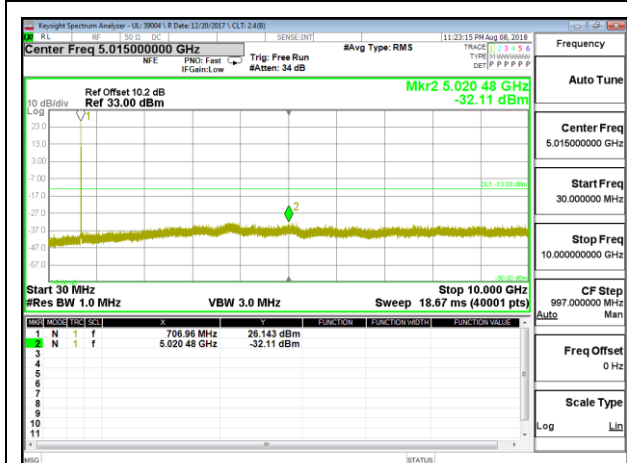

LTE B5 5MHz 16QAM High Channel RB1-0

LTE B5 10MHz QPSK Low Channel RB1-0

LTE B5 10MHz QPSK Mid Channel RB1-0

LTE B5 10MHz QPSK High Channel RB1-0

LTE B5 10MHz 16QAM Low Channel RB1-0

LTE B5 10MHz 16QAM Mid Channel RB1-0

LTE B5 10MHz 16QAM High Channel RB1-0

10.3.8. LTE BAND 12

LTE B12 1.4MHz QPSK Low Channel RB1-0

LTE B12 1.4MHz QPSK Mid Channel RB1-0

LTE B12 1.4MHz QPSK High Channel RB1-0

LTE B12 1.4MHz 16QAM Low Channel RB1-0

LTE B12 1.4MHz 16QAM Mid Channel RB1-0

LTE B12 1.4MHz 16QAM High Channel RB1-0

LTE B12 3MHz QPSK Low Channel RB1-0

LTE B12 3MHz QPSK Mid Channel RB1-0

LTE B12 3MHz QPSK High Channel RB1-0

LTE B12 3MHz 16QAM Low Channel RB1-0