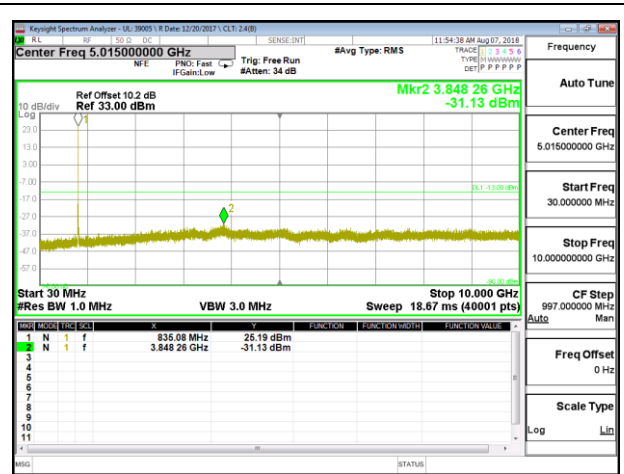

10.3.7. LTE BAND 5

LTE B5 1.4MHz QPSK Low Channel RB1-0

LTE B5 1.4MHz QPSK Mid Channel RB1-0

LTE B5 1.4MHz QPSK High Channel RB1-0

LTE B5 1.4MHz 16QAM Low Channel RB1-0

LTE B5 1.4MHz 16QAM Mid Channel RB1-0

LTE B5 1.4MHz 16QAM High Channel RB1-0

LTE B5 3MHz QPSK Low Channel RB1-0

LTE B5 3MHz QPSK Mid Channel RB1-0

LTE B5 3MHz QPSK High Channel RB1-0

LTE B5 3MHz 16QAM Low Channel RB1-0

LTE B5 3MHz 16QAM Mid Channel RB1-0

LTE B5 3MHz 16QAM High Channel RB1-0

LTE B5 5MHz QPSK Low Channel RB1-0

LTE B5 5MHz QPSK Mid Channel RB1-0

LTE B5 5MHz QPSK High Channel RB1-0

LTE B5 5MHz 16QAM Low Channel RB1-0

LTE B5 5MHz 16QAM Mid Channel RB1-0