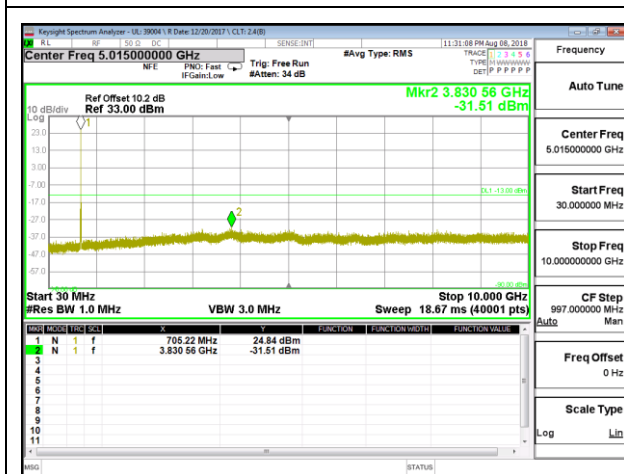

LTE B12 1.4MHz 16QAM Mid Channel RB1-0

LTE B12 1.4MHz 16QAM High Channel RB1-0

LTE B12 3MHz QPSK Low Channel RB1-0

LTE B12 3MHz QPSK Mid Channel RB1-0

LTE B12 3MHz QPSK High Channel RB1-0

LTE B12 3MHz 16QAM Low Channel RB1-0

LTE B12 3MHz 16QAM Mid Channel RB1-0

LTE B12 3MHz 16QAM High Channel RB1-0

LTE B12 5MHz QPSK Low Channel RB1-0

LTE B12 5MHz QPSK Mid Channel RB1-0

LTE B12 5MHz QPSK High Channel RB1-0

LTE B12 5MHz 16QAM Low Channel RB1-0

LTE B12 5MHz 16QAM Mid Channel RB1-0

LTE B12 5MHz 16QAM High Channel RB1-0

LTE B12 10MHz QPSK Low Channel RB1-0

LTE B12 10MHz QPSK Mid Channel RB1-0

LTE B12 10MHz QPSK High Channel RB1-0

LTE B12 10MHz 16QAM Low Channel RB1-0