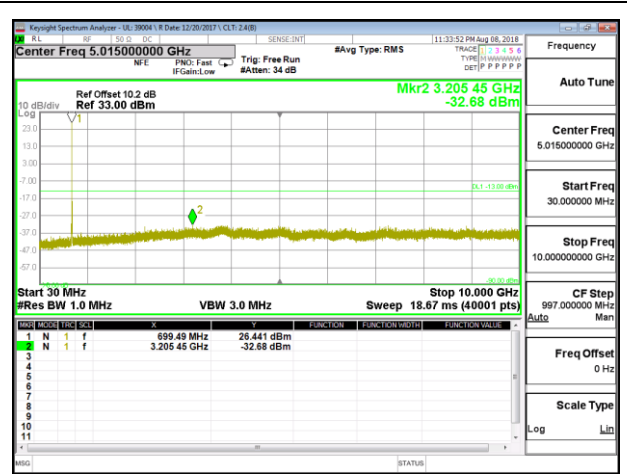

LTE B12 5MHz 16QAM Mid Channel RB1-0

LTE B12 5MHz 16QAM High Channel RB1-0

LTE B12 10MHz QPSK Low Channel RB1-0

LTE B12 10MHz QPSK Mid Channel RB1-0

LTE B12 10MHz QPSK High Channel RB1-0

LTE B12 10MHz 16QAM Low Channel RB1-0

LTE B12 10MHz 16QAM Mid Channel RB1-0

LTE B12 10MHz 16QAM High Channel RB1-0

10.3.9. LTE BAND 13

LTE B13 5MHz QPSK Low Channel RB1-0

LTE B13 5MHz QPSK Mid Channel RB1-0

LTE B13 5MHz QPSK High Channel RB1-0