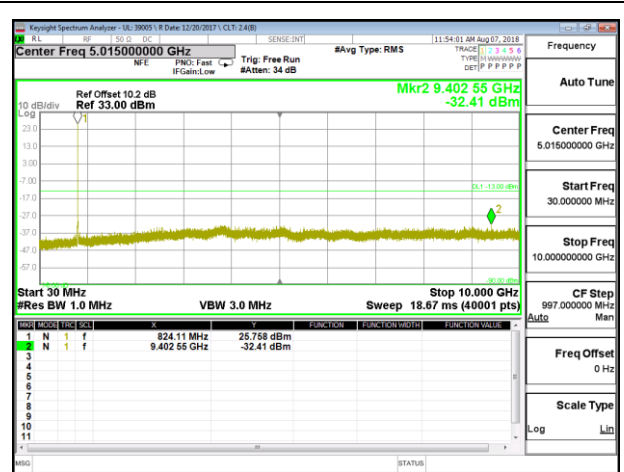

10.3.7. LTE BAND 5

LTE B5 1.4MHz QPSK Low Channel RB1-0

LTE B5 1.4MHz QPSK Mid Channel RB1-0

LTE B5 1.4MHz QPSK High Channel RB1-0

LTE B5 1.4MHz 16QAM Low Channel RB1-0

LTE B5 1.4MHz 16QAM Mid Channel RB1-0

LTE B5 1.4MHz 16QAM High Channel RB1-0

LTE B5 3MHz QPSK Low Channel RB1-0

LTE B5 3MHz QPSK Mid Channel RB1-0

LTE B5 3MHz QPSK High Channel RB1-0

LTE B5 3MHz 16QAM Low Channel RB1-0

LTE B5 3MHz 16QAM Mid Channel RB1-0

LTE B5 3MHz 16QAM High Channel RB1-0

LTE B5 5MHz QPSK Low Channel RB1-0

LTE B5 5MHz QPSK Mid Channel RB1-0

LTE B5 5MHz QPSK High Channel RB1-0

LTE B5 5MHz 16QAM Low Channel RB1-0

LTE B5 5MHz 16QAM Mid Channel RB1-0

LTE B5 5MHz 16QAM High Channel RB1-0

LTE B5 10MHz QPSK Low Channel RB1-0

LTE B5 10MHz QPSK Mid Channel RB1-0

LTE B5 10MHz QPSK High Channel RB1-0

LTE B5 10MHz 16QAM Low Channel RB1-0

LTE B5 10MHz 16QAM Mid Channel RB1-0