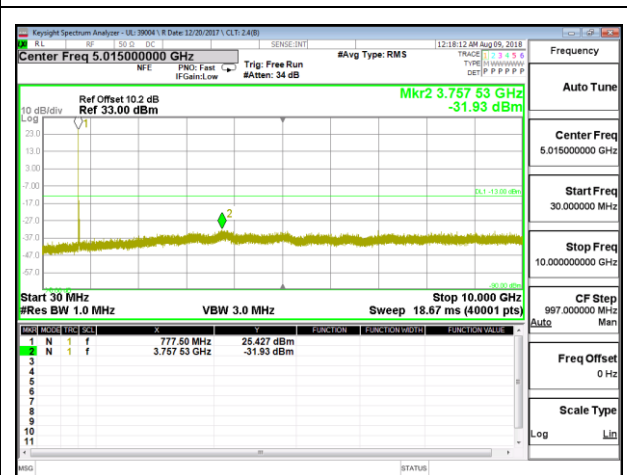

LTE B12 10MHz 16QAM Mid Channel RB1-0

LTE B12 10MHz 16QAM High Channel RB1-0

10.3.9. LTE BAND 13

LTE B13 5MHz QPSK Low Channel RB1-0

LTE B13 5MHz QPSK Mid Channel RB1-0

LTE B13 5MHz QPSK High Channel RB1-0

LTE B13 5MHz 16QAM Low Channel RB1-0

LTE B13 5MHz 16QAM Mid Channel RB1-0

LTE B13 5MHz 16QAM High Channel RB1-0

LTE B13 10MHz QPSK Low Channel RB1-0

LTE B13 10MHz QPSK Mid Channel RB1-0

LTE B13 10MHz QPSK High Channel RB1-0

LTE B13 10MHz 16QAM Low Channel RB1-0

LTE B13 10MHz 16QAM Mid Channel RB1-0

LTE B13 10MHz 16QAM High Channel RB1-0

10.3.10. LTE BAND 41

LTE B41 5MHz QPSK Low Channel RB1-0

LTE B41 5MHz QPSK Mid Channel RB1-0