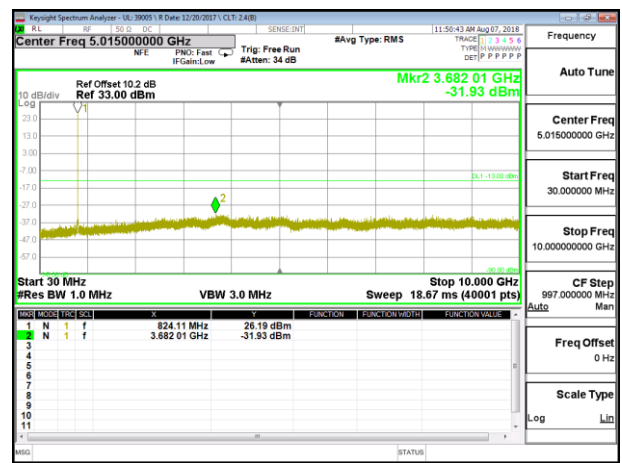

10.3.7. LTE BAND 5

LTE B5 1.4MHz QPSK Low Channel RB1-0

LTE B5 1.4MHz QPSK Mid Channel RB1-0

LTE B5 1.4MHz QPSK High Channel RB1-0

LTE B5 1.4MHz 16QAM Low Channel RB1-0

LTE B5 1.4MHz 16QAM Mid Channel RB1-0

LTE B5 1.4MHz 16QAM High Channel RB1-0

LTE B5 3MHz QPSK Low Channel RB1-0

LTE B5 3MHz QPSK Mid Channel RB1-0

LTE B5 3MHz QPSK High Channel RB1-0

LTE B5 3MHz 16QAM Low Channel RB1-0

LTE B5 3MHz 16QAM Mid Channel RB1-0

LTE B5 3MHz 16QAM High Channel RB1-0

LTE B5 5MHz QPSK Low Channel RB1-0

LTE B5 5MHz QPSK Mid Channel RB1-0

LTE B5 5MHz QPSK High Channel RB1-0

LTE B5 5MHz 16QAM Low Channel RB1-0

LTE B5 5MHz 16QAM Mid Channel RB1-0