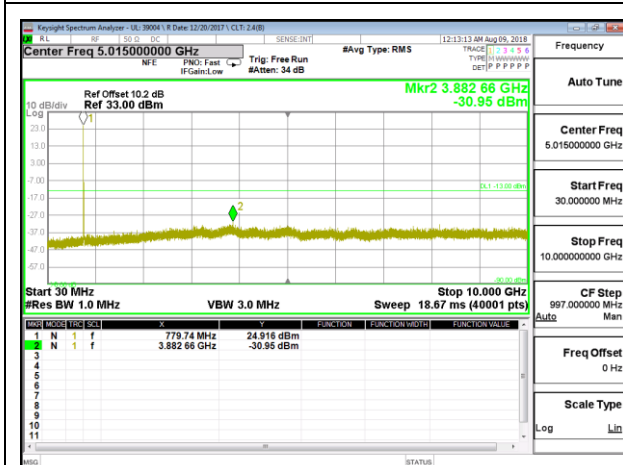

LTE B12 5MHz 16QAM Mid Channel RB1-0

LTE B12 5MHz 16QAM High Channel RB1-0

LTE B12 10MHz QPSK Low Channel RB1-0

LTE B12 10MHz QPSK Mid Channel RB1-0

LTE B12 10MHz QPSK High Channel RB1-0

LTE B12 10MHz 16QAM Low Channel RB1-0

LTE B12 10MHz 16QAM Mid Channel RB1-0

LTE B12 10MHz 16QAM High Channel RB1-0

10.3.9. LTE BAND 13

LTE B13 5MHz QPSK Low Channel RB1-0

LTE B13 5MHz QPSK Mid Channel RB1-0

LTE B13 5MHz QPSK High Channel RB1-0

LTE B13 5MHz 16QAM Low Channel RB1-0

LTE B13 5MHz 16QAM Mid Channel RB1-0

LTE B13 5MHz 16QAM High Channel RB1-0

LTE B13 10MHz QPSK Low Channel RB1-0

LTE B13 10MHz QPSK Mid Channel RB1-0

LTE B13 10MHz QPSK High Channel RB1-0