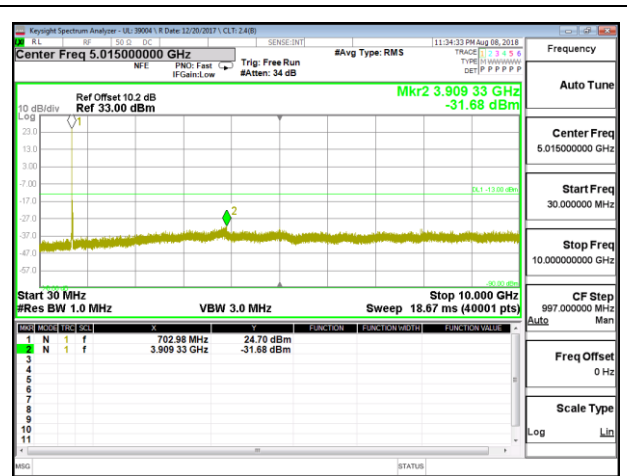

LTE B12 3MHz 16QAM Mid Channel RB1-0

LTE B12 3MHz 16QAM High Channel RB1-0

LTE B12 5MHz QPSK Low Channel RB1-0

LTE B12 5MHz QPSK Mid Channel RB1-0

LTE B12 5MHz QPSK High Channel RB1-0

LTE B12 5MHz 16QAM Low Channel RB1-0

LTE B12 5MHz 16QAM Mid Channel RB1-0

LTE B12 5MHz 16QAM High Channel RB1-0

LTE B12 10MHz QPSK Low Channel RB1-0

LTE B12 10MHz QPSK Mid Channel RB1-0

LTE B12 10MHz QPSK High Channel RB1-0

LTE B12 10MHz 16QAM Low Channel RB1-0