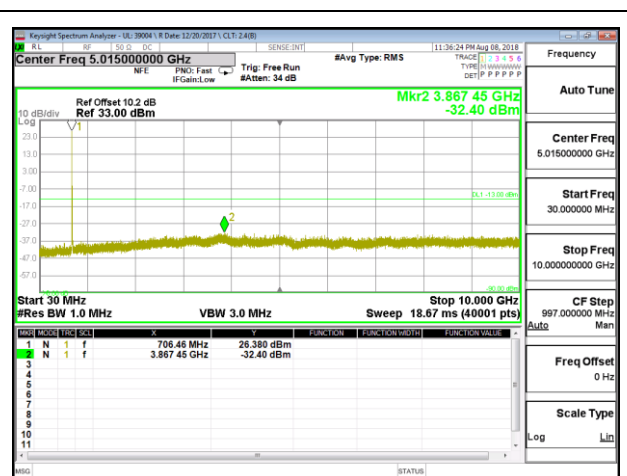

LTE B12 5MHz 16QAM Mid Channel RB1-0

LTE B12 5MHz 16QAM High Channel RB1-0

LTE B12 10MHz QPSK Low Channel RB1-0

LTE B12 10MHz QPSK Mid Channel RB1-0

LTE B12 10MHz QPSK High Channel RB1-0

LTE B12 10MHz 16QAM Low Channel RB1-0

LTE B12 10MHz 16QAM Mid Channel RB1-0

LTE B12 10MHz 16QAM High Channel RB1-0

10.3.9. LTE BAND 13

LTE B13 5MHz QPSK Low Channel RB1-0

LTE B13 5MHz QPSK Mid Channel RB1-0

LTE B13 5MHz QPSK High Channel RB1-0