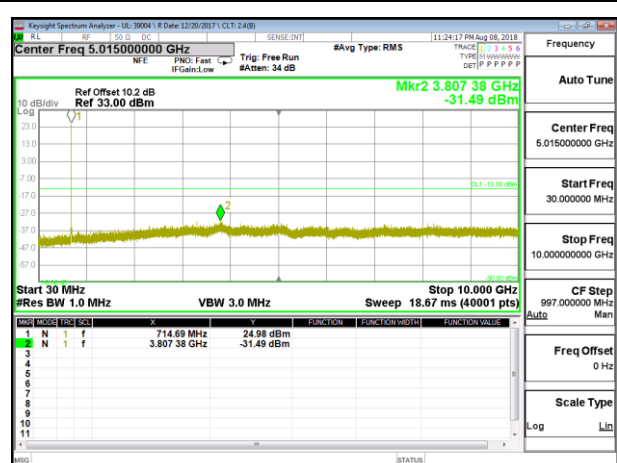

LTE B5 5MHz 16QAM High Channel RB1-0

LTE B5 10MHz QPSK Low Channel RB1-0

LTE B5 10MHz QPSK Mid Channel RB1-0

LTE B5 10MHz QPSK High Channel RB1-0

LTE B5 10MHz 16QAM Low Channel RB1-0

LTE B5 10MHz 16QAM Mid Channel RB1-0

LTE B5 10MHz 16QAM High Channel RB1-0

10.3.8. LTE BAND 12

LTE B12 1.4MHz QPSK Low Channel RB1-0

LTE B12 1.4MHz QPSK Mid Channel RB1-0

LTE B12 1.4MHz QPSK High Channel RB1-0

LTE B12 1.4MHz 16QAM Low Channel RB1-0

LTE B12 1.4MHz 16QAM Mid Channel RB1-0

LTE B12 1.4MHz 16QAM High Channel RB1-0

LTE B12 3MHz QPSK Low Channel RB1-0

LTE B12 3MHz QPSK Mid Channel RB1-0

LTE B12 3MHz QPSK High Channel RB1-0

LTE B12 3MHz 16QAM Low Channel RB1-0