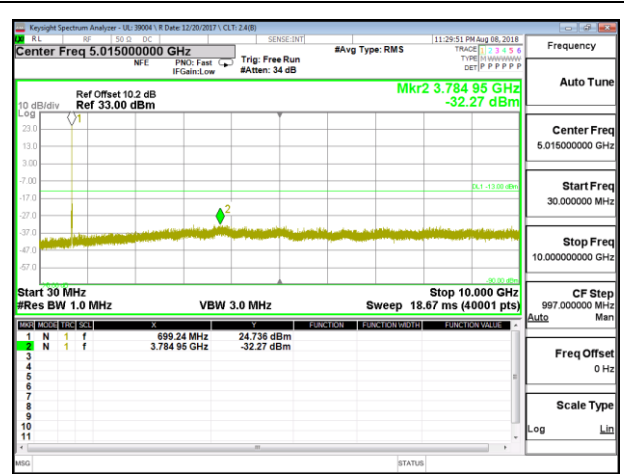

LTE B12 3MHz 16QAM Mid Channel RB1-0

LTE B12 3MHz 16QAM High Channel RB1-0

LTE B12 5MHz QPSK Low Channel RB1-0

LTE B12 5MHz QPSK Mid Channel RB1-0

LTE B12 5MHz QPSK High Channel RB1-0

LTE B12 5MHz 16QAM Low Channel RB1-0

LTE B12 5MHz 16QAM Mid Channel RB1-0

LTE B12 5MHz 16QAM High Channel RB1-0

LTE B12 10MHz QPSK Low Channel RB1-0

LTE B12 10MHz QPSK Mid Channel RB1-0

LTE B12 10MHz QPSK High Channel RB1-0

LTE B12 10MHz 16QAM Low Channel RB1-0