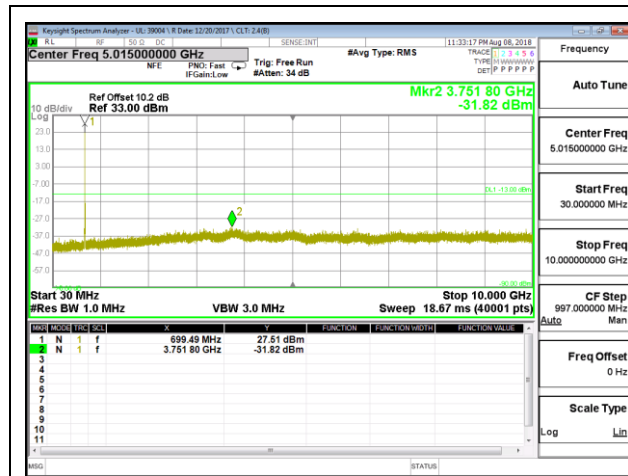

LTE B12 3MHz 16QAM Mid Channel RB1-0

LTE B12 3MHz 16QAM High Channel RB1-0

LTE B12 5MHz QPSK Low Channel RB1-0

LTE B12 5MHz QPSK Mid Channel RB1-0

LTE B12 5MHz QPSK High Channel RB1-0

LTE B12 5MHz 16QAM Low Channel RB1-0

LTE B12 5MHz 16QAM Mid Channel RB1-0

LTE B12 5MHz 16QAM High Channel RB1-0

LTE B12 10MHz QPSK Low Channel RB1-0

LTE B12 10MHz QPSK Mid Channel RB1-0

LTE B12 10MHz QPSK High Channel RB1-0

LTE B12 10MHz 16QAM Low Channel RB1-0