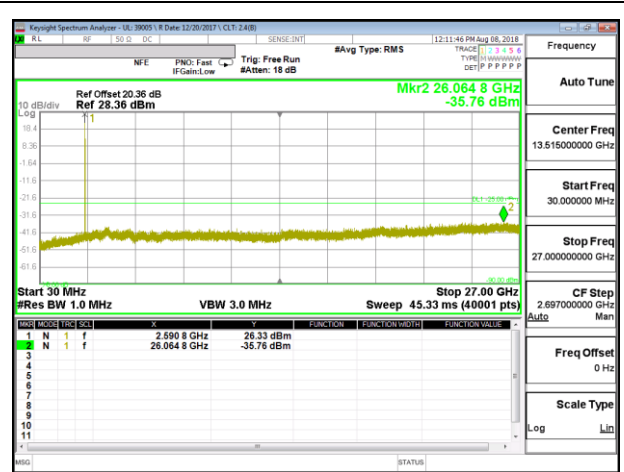

LTE B13 10MHz 16QAM Low Channel RB1-0

LTE B13 10MHz 16QAM Mid Channel RB1-0

LTE B13 10MHz 16QAM High Channel RB1-0

10.3.10. LTE BAND 41

LTE B41 5MHz QPSK Low Channel RB1-0

LTE B41 5MHz QPSK Mid Channel RB1-0