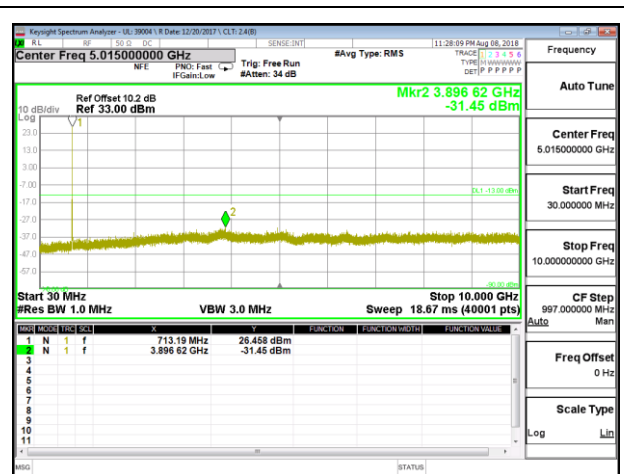

LTE B5 10MHz 16QAM High Channel RB1-0

10.3.8. LTE BAND 12

LTE B12 1.4MHz QPSK Low Channel RB1-0

LTE B12 1.4MHz QPSK Mid Channel RB1-0

LTE B12 1.4MHz QPSK High Channel RB1-0

LTE B12 1.4MHz 16QAM Low Channel RB1-0

LTE B12 1.4MHz 16QAM Mid Channel RB1-0

LTE B12 1.4MHz 16QAM High Channel RB1-0

LTE B12 3MHz QPSK Low Channel RB1-0

LTE B12 3MHz QPSK Mid Channel RB1-0

LTE B12 3MHz QPSK High Channel RB1-0

LTE B12 3MHz 16QAM Low Channel RB1-0

LTE B12 3MHz 16QAM Mid Channel RB1-0

LTE B12 3MHz 16QAM High Channel RB1-0

LTE B12 5MHz QPSK Low Channel RB1-0

LTE B12 5MHz QPSK Mid Channel RB1-0

LTE B12 5MHz QPSK High Channel RB1-0

LTE B12 5MHz 16QAM Low Channel RB1-0