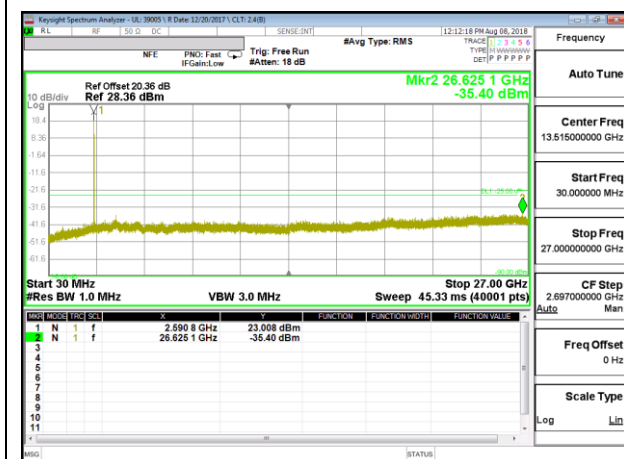

LTE B13 5MHz 16QAM Low Channel RB1-0

LTE B13 5MHz 16QAM Mid Channel RB1-0

LTE B13 5MHz 16QAM High Channel RB1-0

LTE B13 10MHz QPSK Low Channel RB1-0

LTE B13 10MHz QPSK Mid Channel RB1-0

LTE B13 10MHz QPSK High Channel RB1-0

LTE B13 10MHz 16QAM Low Channel RB1-0

LTE B13 10MHz 16QAM Mid Channel RB1-0

LTE B13 10MHz 16QAM High Channel RB1-0

10.3.10. LTE BAND 41

LTE B41 5MHz QPSK Low Channel RB1-0

LTE B41 5MHz QPSK Mid Channel RB1-0

LTE B41 5MHz QPSK High Channel RB1-0

LTE B41 5MHz 16QAM Low Channel RB1-0

LTE B41 5MHz 16QAM Mid Channel RB1-0

LTE B41 5MHz 16QAM High Channel RB1-0