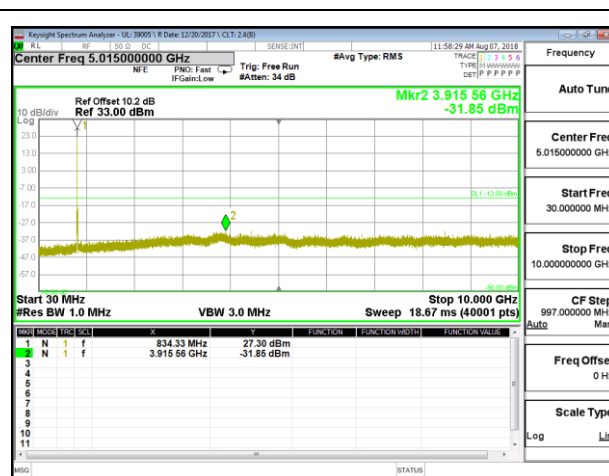

10.3.7. LTE BAND 5

LTE B5 1.4MHz QPSK Low Channel RB1-0

LTE B5 1.4MHz QPSK Mid Channel RB1-0

LTE B5 1.4MHz QPSK High Channel RB1-0

LTE B5 1.4MHz 16QAM Low Channel RB1-0

LTE B5 1.4MHz 16QAM Mid Channel RB1-0

LTE B5 1.4MHz 16QAM High Channel RB1-0

LTE B5 3MHz QPSK Low Channel RB1-0

LTE B5 3MHz QPSK Mid Channel RB1-0

LTE B5 3MHz QPSK High Channel RB1-0

LTE B5 3MHz 16QAM Low Channel RB1-0

LTE B5 3MHz 16QAM Mid Channel RB1-0

LTE B5 3MHz 16QAM High Channel RB1-0

LTE B5 5MHz QPSK Low Channel RB1-0

LTE B5 5MHz QPSK Mid Channel RB1-0

LTE B5 5MHz QPSK High Channel RB1-0

LTE B5 5MHz 16QAM Low Channel RB1-0

LTE B5 5MHz 16QAM Mid Channel RB1-0

LTE B5 5MHz 16QAM High Channel RB1-0

LTE B5 10MHz QPSK Low Channel RB1-0

LTE B5 10MHz QPSK Mid Channel RB1-0

LTE B5 10MHz QPSK High Channel RB1-0

LTE B5 10MHz 16QAM Low Channel RB1-0

LTE B5 10MHz 16QAM Mid Channel RB1-0