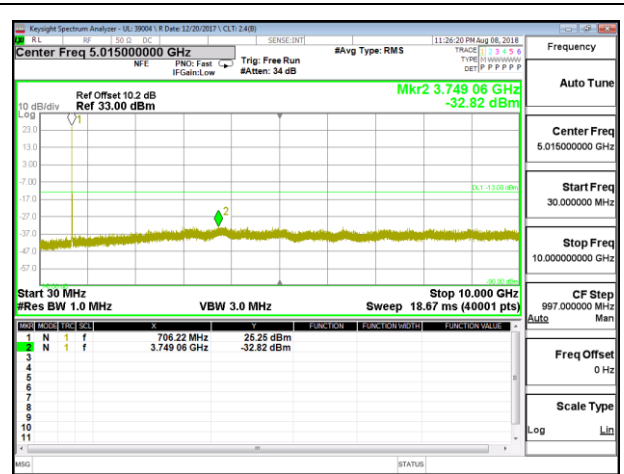

LTE B5 5MHz 16QAM High Channel RB1-0

LTE B5 10MHz QPSK Low Channel RB1-0

LTE B5 10MHz QPSK Mid Channel RB1-0

LTE B5 10MHz QPSK High Channel RB1-0

LTE B5 10MHz 16QAM Low Channel RB1-0

LTE B5 10MHz 16QAM Mid Channel RB1-0

LTE B5 10MHz 16QAM High Channel RB1-0

10.3.8. LTE BAND 12

LTE B12 1.4MHz QPSK Low Channel RB1-0

LTE B12 1.4MHz QPSK Mid Channel RB1-0

LTE B12 1.4MHz QPSK High Channel RB1-0

LTE B12 1.4MHz 16QAM Low Channel RB1-0

LTE B12 1.4MHz 16QAM Mid Channel RB1-0

LTE B12 1.4MHz 16QAM High Channel RB1-0

LTE B12 3MHz QPSK Low Channel RB1-0

LTE B12 3MHz QPSK Mid Channel RB1-0

LTE B12 3MHz QPSK High Channel RB1-0

LTE B12 3MHz 16QAM Low Channel RB1-0