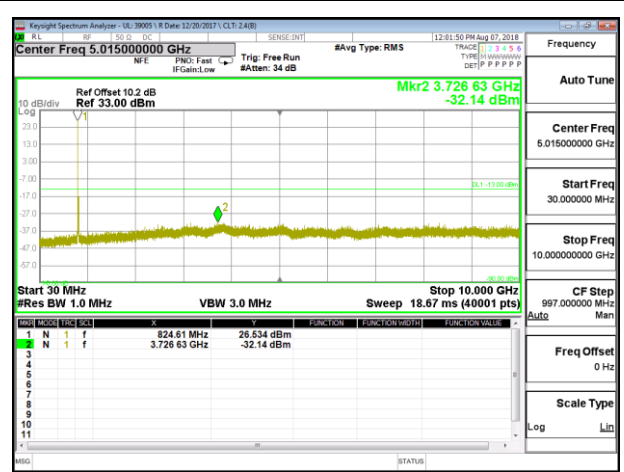

LTE B5 3MHz 16QAM High Channel RB1-0

LTE B5 5MHz QPSK Low Channel RB1-0

LTE B5 5MHz QPSK Mid Channel RB1-0

LTE B5 5MHz QPSK High Channel RB1-0

LTE B5 5MHz 16QAM Low Channel RB1-0

LTE B5 5MHz 16QAM Mid Channel RB1-0

LTE B5 5MHz 16QAM High Channel RB1-0

LTE B5 10MHz QPSK Low Channel RB1-0

LTE B5 10MHz QPSK Mid Channel RB1-0

LTE B5 10MHz QPSK High Channel RB1-0

LTE B5 10MHz 16QAM Low Channel RB1-0

LTE B5 10MHz 16QAM Mid Channel RB1-0

LTE B5 10MHz 16QAM High Channel RB1-0

10.3.8. LTE BAND 12

LTE B12 1.4MHz QPSK Low Channel RB1-0

LTE B12 1.4MHz QPSK Mid Channel RB1-0

LTE B12 1.4MHz QPSK High Channel RB1-0

LTE B12 1.4MHz 16QAM Low Channel RB1-0