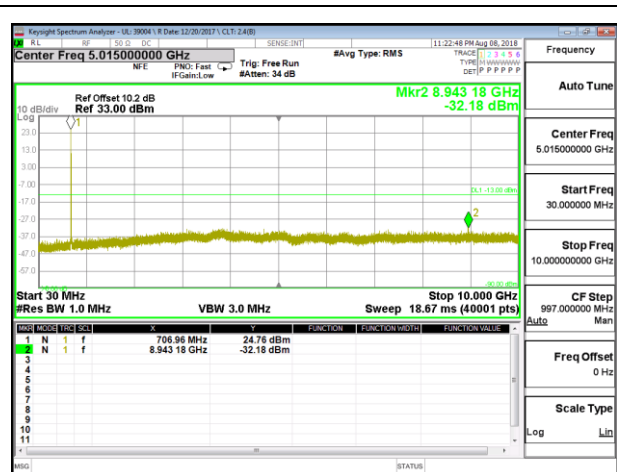

LTE B5 3MHz 16QAM High Channel RB1-0

LTE B5 5MHz QPSK Low Channel RB1-0

LTE B5 5MHz QPSK Mid Channel RB1-0

LTE B5 5MHz QPSK High Channel RB1-0

LTE B5 5MHz 16QAM Low Channel RB1-0

LTE B5 5MHz 16QAM Mid Channel RB1-0

LTE B5 5MHz 16QAM High Channel RB1-0

LTE B5 10MHz QPSK Low Channel RB1-0

LTE B5 10MHz QPSK Mid Channel RB1-0

LTE B5 10MHz QPSK High Channel RB1-0

LTE B5 10MHz 16QAM Low Channel RB1-0

LTE B5 10MHz 16QAM Mid Channel RB1-0

LTE B5 10MHz 16QAM High Channel RB1-0

10.3.8. LTE BAND 12

LTE B12 1.4MHz QPSK Low Channel RB1-0

LTE B12 1.4MHz QPSK Mid Channel RB1-0

LTE B12 1.4MHz QPSK High Channel RB1-0

LTE B12 1.4MHz 16QAM Low Channel RB1-0