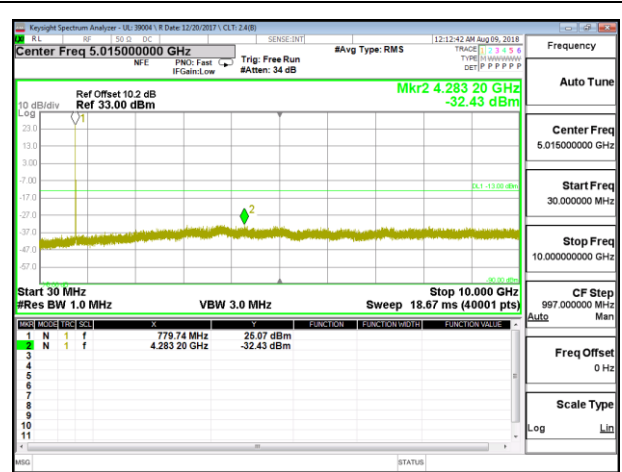

LTE B12 5MHz 16QAM Mid Channel RB1-0

LTE B12 5MHz 16QAM High Channel RB1-0

LTE B12 10MHz QPSK Low Channel RB1-0

LTE B12 10MHz QPSK Mid Channel RB1-0

LTE B12 10MHz QPSK High Channel RB1-0

LTE B12 10MHz 16QAM Low Channel RB1-0

LTE B12 10MHz 16QAM Mid Channel RB1-0

LTE B12 10MHz 16QAM High Channel RB1-0

10.3.9. LTE BAND 13

LTE B13 5MHz QPSK Low Channel RB1-0

LTE B13 5MHz QPSK Mid Channel RB1-0

LTE B13 5MHz QPSK High Channel RB1-0

LTE B13 5MHz 16QAM Low Channel RB1-0

LTE B13 5MHz 16QAM Mid Channel RB1-0

LTE B13 5MHz 16QAM High Channel RB1-0

LTE B13 10MHz QPSK Low Channel RB1-0

LTE B13 10MHz QPSK Mid Channel RB1-0

LTE B13 10MHz QPSK High Channel RB1-0