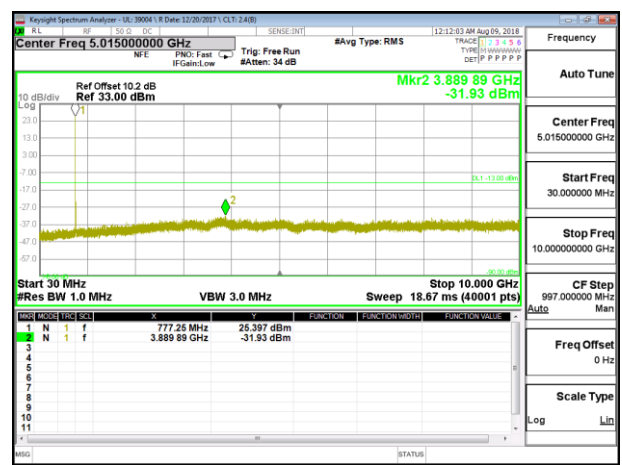

LTE B12 5MHz 16QAM Mid Channel RB1-0

LTE B12 5MHz 16QAM High Channel RB1-0

LTE B12 10MHz QPSK Low Channel RB1-0

LTE B12 10MHz QPSK Mid Channel RB1-0

LTE B12 10MHz QPSK High Channel RB1-0

LTE B12 10MHz 16QAM Low Channel RB1-0

LTE B12 10MHz 16QAM Mid Channel RB1-0

LTE B12 10MHz 16QAM High Channel RB1-0

10.3.9. LTE BAND 13

LTE B13 5MHz QPSK Low Channel RB1-0

LTE B13 5MHz QPSK Mid Channel RB1-0

LTE B13 5MHz QPSK High Channel RB1-0

LTE B13 5MHz 16QAM Low Channel RB1-0

LTE B13 5MHz 16QAM Mid Channel RB1-0

LTE B13 5MHz 16QAM High Channel RB1-0

LTE B13 10MHz QPSK Low Channel RB1-0

LTE B13 10MHz QPSK Mid Channel RB1-0

LTE B13 10MHz QPSK High Channel RB1-0