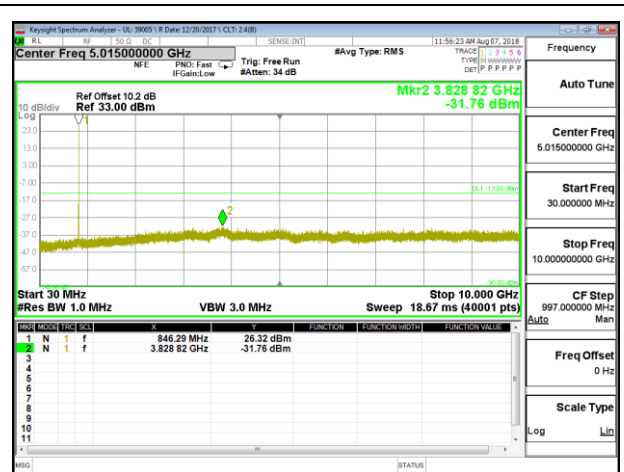

10.3.7. LTE BAND 5

LTE B5 1.4MHz QPSK Low Channel RB1-0

LTE B5 1.4MHz QPSK Mid Channel RB1-0

LTE B5 1.4MHz QPSK High Channel RB1-0

LTE B5 1.4MHz 16QAM Low Channel RB1-0

LTE B5 1.4MHz 16QAM Mid Channel RB1-0

LTE B5 1.4MHz 16QAM High Channel RB1-0

LTE B5 3MHz QPSK Low Channel RB1-0

LTE B5 3MHz QPSK Mid Channel RB1-0

LTE B5 3MHz QPSK High Channel RB1-0

LTE B5 3MHz 16QAM Low Channel RB1-0

LTE B5 3MHz 16QAM Mid Channel RB1-0

LTE B5 3MHz 16QAM High Channel RB1-0

LTE B5 5MHz QPSK Low Channel RB1-0

LTE B5 5MHz QPSK Mid Channel RB1-0

LTE B5 5MHz QPSK High Channel RB1-0

LTE B5 5MHz 16QAM Low Channel RB1-0

LTE B5 5MHz 16QAM Mid Channel RB1-0

LTE B5 5MHz 16QAM High Channel RB1-0

LTE B5 10MHz QPSK Low Channel RB1-0

LTE B5 10MHz QPSK Mid Channel RB1-0

LTE B5 10MHz QPSK High Channel RB1-0

LTE B5 10MHz 16QAM Low Channel RB1-0

LTE B5 10MHz 16QAM Mid Channel RB1-0