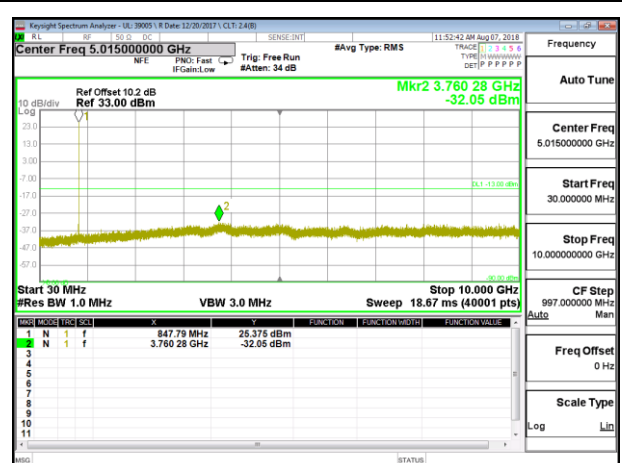

10.3.7. LTE BAND 5

LTE B5 1.4MHz QPSK Low Channel RB1-0

LTE B5 1.4MHz QPSK Mid Channel RB1-0

LTE B5 1.4MHz QPSK High Channel RB1-0

LTE B5 1.4MHz 16QAM Low Channel RB1-0

LTE B5 1.4MHz 16QAM Mid Channel RB1-0

LTE B5 1.4MHz 16QAM High Channel RB1-0

LTE B5 3MHz QPSK Low Channel RB1-0

LTE B5 3MHz QPSK Mid Channel RB1-0

LTE B5 3MHz QPSK High Channel RB1-0

LTE B5 3MHz 16QAM Low Channel RB1-0

LTE B5 3MHz 16QAM Mid Channel RB1-0

LTE B5 3MHz 16QAM High Channel RB1-0

LTE B5 5MHz QPSK Low Channel RB1-0

LTE B5 5MHz QPSK Mid Channel RB1-0

LTE B5 5MHz QPSK High Channel RB1-0

LTE B5 5MHz 16QAM Low Channel RB1-0

LTE B5 5MHz 16QAM Mid Channel RB1-0