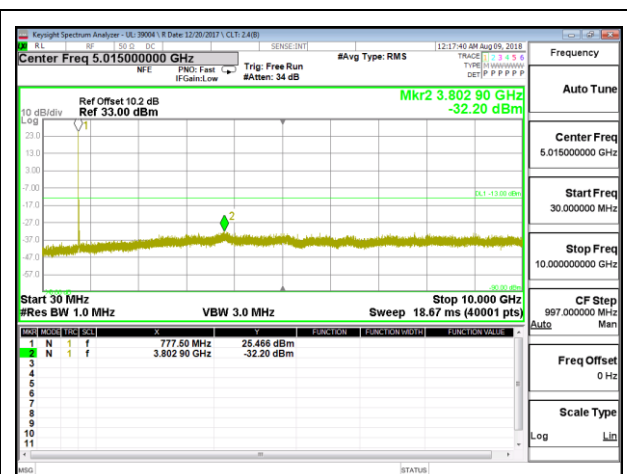

LTE B12 10MHz 16QAM Mid Channel RB1-0

LTE B12 10MHz 16QAM High Channel RB1-0

10.3.9. LTE BAND 13

LTE B13 5MHz QPSK Low Channel RB1-0

LTE B13 5MHz QPSK Mid Channel RB1-0

LTE B13 5MHz QPSK High Channel RB1-0

LTE B13 5MHz 16QAM Low Channel RB1-0

LTE B13 5MHz 16QAM Mid Channel RB1-0

LTE B13 5MHz 16QAM High Channel RB1-0

LTE B13 10MHz QPSK Low Channel RB1-0

LTE B13 10MHz QPSK Mid Channel RB1-0

LTE B13 10MHz QPSK High Channel RB1-0

LTE B13 10MHz 16QAM Low Channel RB1-0

LTE B13 10MHz 16QAM Mid Channel RB1-0

LTE B13 10MHz 16QAM High Channel RB1-0

10.3.10. LTE BAND 41

LTE B41 5MHz QPSK Low Channel RB1-0

LTE B41 5MHz QPSK Mid Channel RB1-0