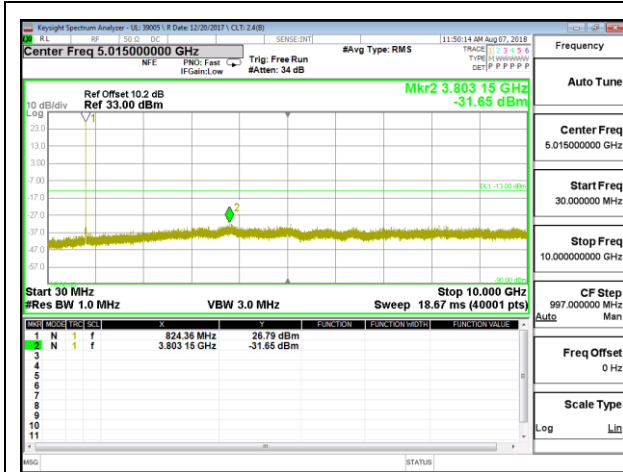

10.3.7. LTE BAND 5

LTE B5 1.4MHz QPSK Low Channel RB1-0

LTE B5 1.4MHz QPSK Mid Channel RB1-0

LTE B5 1.4MHz QPSK High Channel RB1-0

LTE B5 1.4MHz 16QAM Low Channel RB1-0

LTE B5 1.4MHz 16QAM Mid Channel RB1-0

LTE B5 1.4MHz 16QAM High Channel RB1-0

LTE B5 3MHz QPSK Low Channel RB1-0

LTE B5 3MHz QPSK Mid Channel RB1-0

LTE B5 3MHz QPSK High Channel RB1-0

LTE B5 3MHz 16QAM Low Channel RB1-0

LTE B5 3MHz 16QAM Mid Channel RB1-0

LTE B5 3MHz 16QAM High Channel RB1-0

LTE B5 5MHz QPSK Low Channel RB1-0

LTE B5 5MHz QPSK Mid Channel RB1-0

LTE B5 5MHz QPSK High Channel RB1-0

LTE B5 5MHz 16QAM Low Channel RB1-0

LTE B5 5MHz 16QAM Mid Channel RB1-0