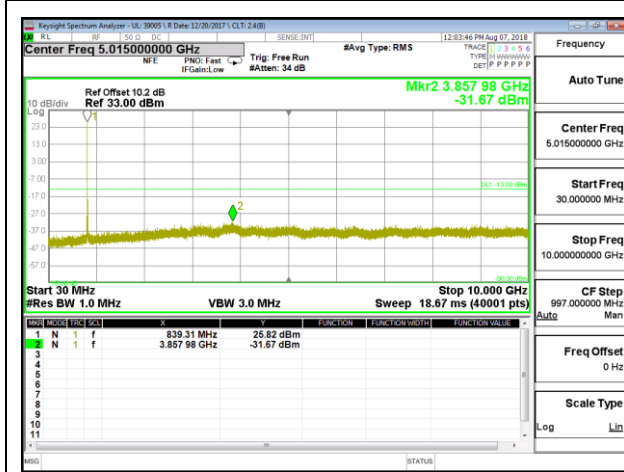

LTE B5 1.4MHz 16QAM High Channel RB1-0

LTE B5 3MHz QPSK Low Channel RB1-0

LTE B5 3MHz QPSK Mid Channel RB1-0

LTE B5 3MHz QPSK High Channel RB1-0

LTE B5 3MHz 16QAM Low Channel RB1-0

LTE B5 3MHz 16QAM Mid Channel RB1-0

LTE B5 3MHz 16QAM High Channel RB1-0

LTE B5 5MHz QPSK Low Channel RB1-0

LTE B5 5MHz QPSK Mid Channel RB1-0

LTE B5 5MHz QPSK High Channel RB1-0

LTE B5 5MHz 16QAM Low Channel RB1-0

LTE B5 5MHz 16QAM Mid Channel RB1-0

LTE B5 5MHz 16QAM High Channel RB1-0

LTE B5 10MHz QPSK Low Channel RB1-0

LTE B5 10MHz QPSK Mid Channel RB1-0

LTE B5 10MHz QPSK High Channel RB1-0

LTE B5 10MHz 16QAM Low Channel RB1-0

LTE B5 10MHz 16QAM Mid Channel RB1-0