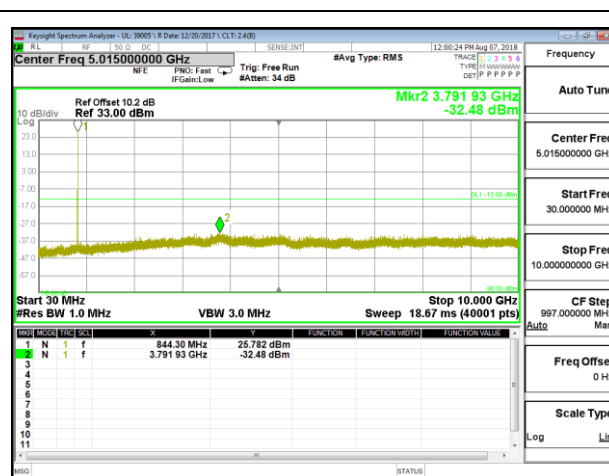

LTE B5 1.4MHz 16QAM High Channel RB1-0

LTE B5 3MHz QPSK Low Channel RB1-0

LTE B5 3MHz QPSK Mid Channel RB1-0

LTE B5 3MHz QPSK High Channel RB1-0

LTE B5 3MHz 16QAM Low Channel RB1-0

LTE B5 3MHz 16QAM Mid Channel RB1-0

LTE B5 3MHz 16QAM High Channel RB1-0

LTE B5 5MHz QPSK Low Channel RB1-0

LTE B5 5MHz QPSK Mid Channel RB1-0

LTE B5 5MHz QPSK High Channel RB1-0

LTE B5 5MHz 16QAM Low Channel RB1-0

LTE B5 5MHz 16QAM Mid Channel RB1-0

LTE B5 5MHz 16QAM High Channel RB1-0

LTE B5 10MHz QPSK Low Channel RB1-0

LTE B5 10MHz QPSK Mid Channel RB1-0

LTE B5 10MHz QPSK High Channel RB1-0

LTE B5 10MHz 16QAM Low Channel RB1-0

LTE B5 10MHz 16QAM Mid Channel RB1-0

LTE B5 10MHz 16QAM High Channel RB1-0

10.3.8. LTE BAND 12

LTE B12 1.4MHz QPSK Low Channel RB1-0

LTE B12 1.4MHz QPSK Mid Channel RB1-0

LTE B12 1.4MHz QPSK High Channel RB1-0

LTE B12 1.4MHz 16QAM Low Channel RB1-0