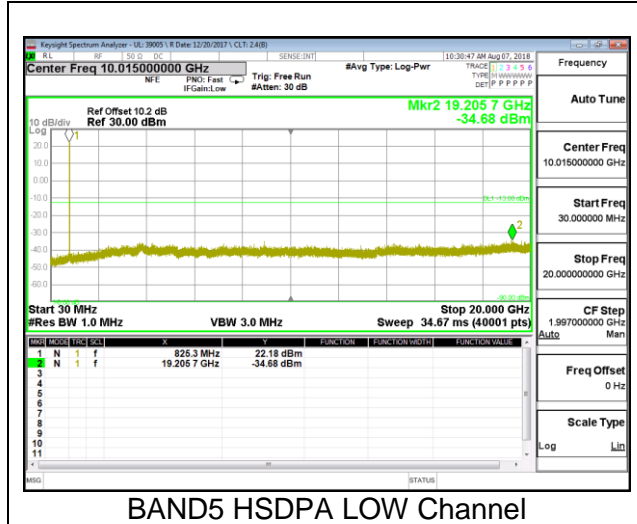

EGPRS

GSM850 EGPRS LOW Channel

GSM850 EGPRS MID Channel

GSM850 EGPRS HIGH Channel

10.3.2. GSM GSM1900

GPRS

EGPRS

GSM1900 EGPRS LOW Channel

GSM1900 EGPRS MID Channel

GSM1900 EGPRS HIGH Channel

10.3.3. WCDMA BAND5

Rel99

HSDPA

BAND5 HSDPA LOW Channel

BAND5 HSDPA MID Channel

BAND5 HSDPA HIGH Channel

10.3.4. WCDMA BAND2

Rel99

HSDPA

BAND2 HSDPA LOW Channel

BAND2 HSDPA MID Channel

BAND2 HSDPA HIGH Channel

10.3.5. WCDMA BAND4

Rel99

HSDPA

BAND4 HSDPA LOW Channel

BAND4 HSDPA MID Channel

BAND4 HSDPA HIGH Channel

10.3.6. LTE BAND 2

LTE B2 1.4MHz QPSK Low Channel RB1-0

LTE B2 1.4MHz QPSK Mid Channel RB1-0

LTE B2 1.4MHz QPSK High Channel RB1-0