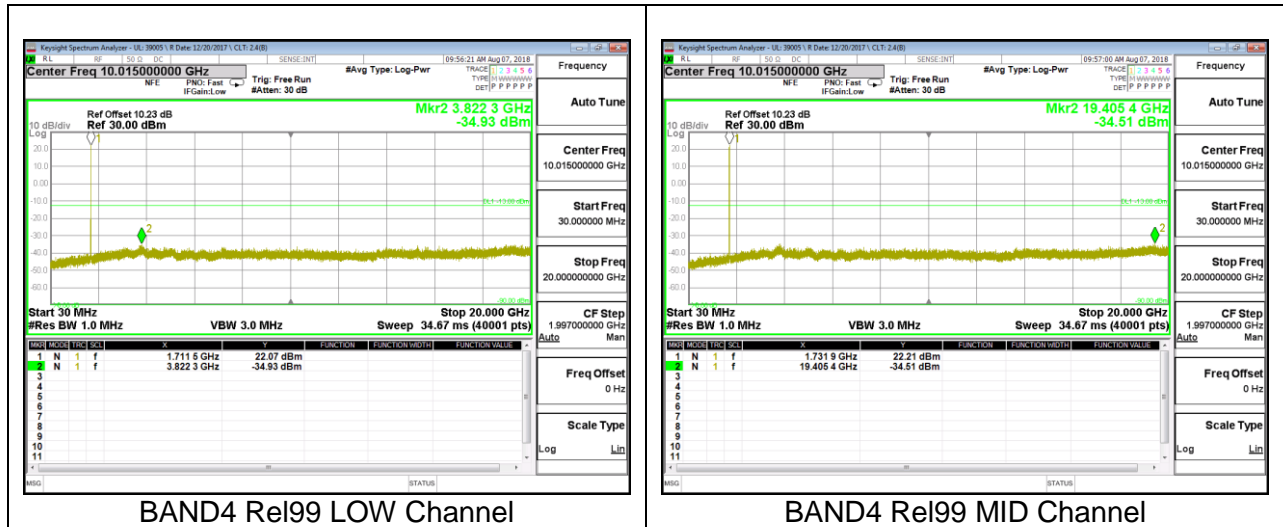

10.3.4. WCDMA BAND2

Rel99

HSDPA

BAND2 HSDPA LOW Channel

BAND2 HSDPA MID Channel

BAND2 HSDPA HIGH Channel

10.3.5. WCDMA BAND4

Rel99

HSDPA

BAND4 HSDPA LOW Channel

BAND4 HSDPA MID Channel

BAND4 HSDPA HIGH Channel

10.3.6. LTE BAND 2

LTE B2 1.4MHz QPSK Low Channel RB1-0

LTE B2 1.4MHz QPSK Mid Channel RB1-0

LTE B2 1.4MHz QPSK High Channel RB1-0

LTE B2 1.4MHz 16QAM Low Channel RB1-0

LTE B2 1.4MHz 16QAM Mid Channel RB1-0

LTE B2 1.4MHz 16QAM High Channel RB1-0

LTE B2 3MHz QPSK Low Channel RB1-0

LTE B2 3MHz QPSK Mid Channel RB1-0

LTE B2 3MHz QPSK High Channel RB1-0