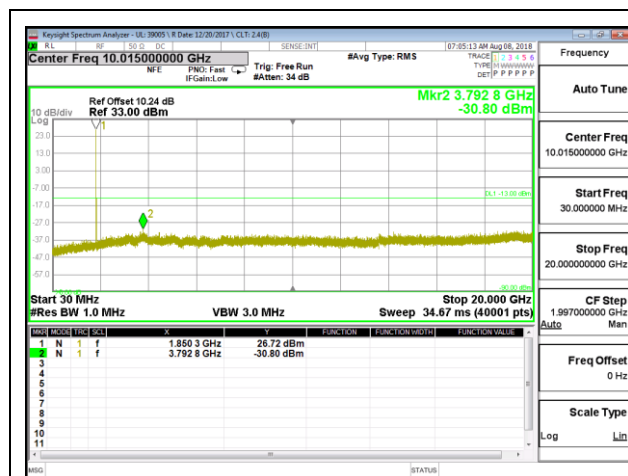

LTE B2 1.4MHz 16QAM Low Channel RB1-0

LTE B2 1.4MHz 16QAM Mid Channel RB1-0

LTE B2 1.4MHz 16QAM High Channel RB1-0

LTE B2 3MHz QPSK Low Channel RB1-0

LTE B2 3MHz QPSK Mid Channel RB1-0

LTE B2 3MHz QPSK High Channel RB1-0

LTE B2 3MHz 16QAM Low Channel RB1-0

LTE B2 3MHz 16QAM Mid Channel RB1-0

LTE B2 3MHz 16QAM High Channel RB1-0

LTE B2 5MHz QPSK Low Channel RB1-0

LTE B2 5MHz QPSK Mid Channel RB1-0

LTE B2 5MHz QPSK High Channel RB1-0

LTE B2 5MHz 16QAM Low Channel RB1-0

LTE B2 5MHz 16QAM Mid Channel RB1-0

LTE B2 5MHz 16QAM High Channel RB1-0

LTE B2 10MHz QPSK Low Channel RB1-0

LTE B2 10MHz QPSK Mid Channel RB1-0

LTE B2 10MHz QPSK High Channel RB1-0