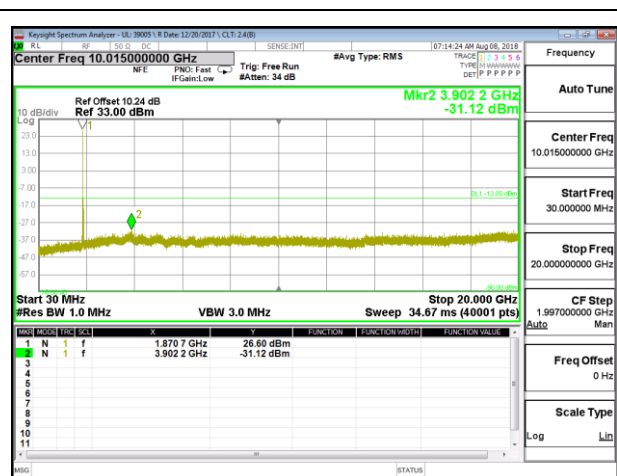

LTE B2 10MHz 16QAM Low Channel RB1-0

LTE B2 10MHz 16QAM Mid Channel RB1-0

LTE B2 10MHz 16QAM High Channel RB1-0

LTE B2 15MHz QPSK Low Channel RB1-0

LTE B2 15MHz QPSK Mid Channel RB1-0

LTE B2 15MHz QPSK High Channel RB1-0

LTE B2 15MHz 16QAM Low Channel RB1-0

LTE B2 15MHz 16QAM Mid Channel RB1-0

LTE B2 15MHz 16QAM High Channel RB1-0

LTE B2 20MHz QPSK Low Channel RB1-0

LTE B2 20MHz QPSK Mid Channel RB1-0

LTE B2 20MHz QPSK High Channel RB1-0

LTE B2 20MHz 16QAM Low Channel RB1-0

LTE B2 20MHz 16QAM Mid Channel RB1-0

LTE B2 20MHz 16QAM High Channel RB1-0