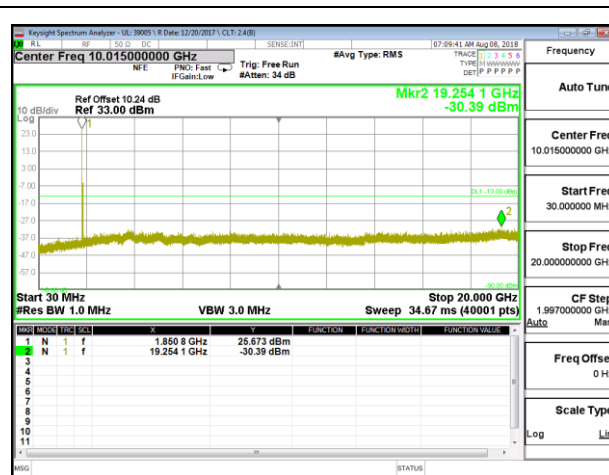

LTE B2 5MHz 16QAM Low Channel RB1-0

LTE B2 5MHz 16QAM Mid Channel RB1-0

LTE B2 5MHz 16QAM High Channel RB1-0

LTE B2 10MHz QPSK Low Channel RB1-0

LTE B2 10MHz QPSK Mid Channel RB1-0

LTE B2 10MHz QPSK High Channel RB1-0

LTE B2 10MHz 16QAM Low Channel RB1-0

LTE B2 10MHz 16QAM Mid Channel RB1-0

LTE B2 10MHz 16QAM High Channel RB1-0

LTE B2 15MHz QPSK Low Channel RB1-0

LTE B2 15MHz QPSK Mid Channel RB1-0

LTE B2 15MHz QPSK High Channel RB1-0

LTE B2 15MHz 16QAM Low Channel RB1-0

LTE B2 15MHz 16QAM Mid Channel RB1-0

LTE B2 15MHz 16QAM High Channel RB1-0

LTE B2 20MHz QPSK Low Channel RB1-0

LTE B2 20MHz QPSK Mid Channel RB1-0

LTE B2 20MHz QPSK High Channel RB1-0