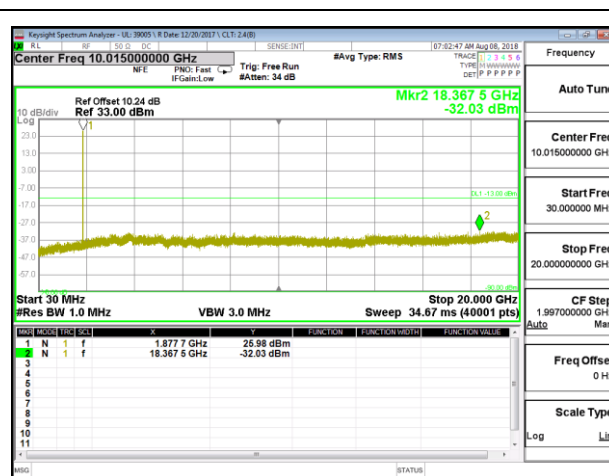

LTE B2 1.4MHz 16QAM Low Channel RB1-0

LTE B2 1.4MHz 16QAM Mid Channel RB1-0

LTE B2 1.4MHz 16QAM High Channel RB1-0

LTE B2 3MHz QPSK Low Channel RB1-0

LTE B2 3MHz QPSK Mid Channel RB1-0

LTE B2 3MHz QPSK High Channel RB1-0

LTE B2 3MHz 16QAM Low Channel RB1-0

LTE B2 3MHz 16QAM Mid Channel RB1-0

LTE B2 3MHz 16QAM High Channel RB1-0

LTE B2 5MHz QPSK Low Channel RB1-0

LTE B2 5MHz QPSK Mid Channel RB1-0

LTE B2 5MHz QPSK High Channel RB1-0

LTE B2 5MHz 16QAM Low Channel RB1-0

LTE B2 5MHz 16QAM Mid Channel RB1-0

LTE B2 5MHz 16QAM High Channel RB1-0

LTE B2 10MHz QPSK Low Channel RB1-0

LTE B2 10MHz QPSK Mid Channel RB1-0

LTE B2 10MHz QPSK High Channel RB1-0