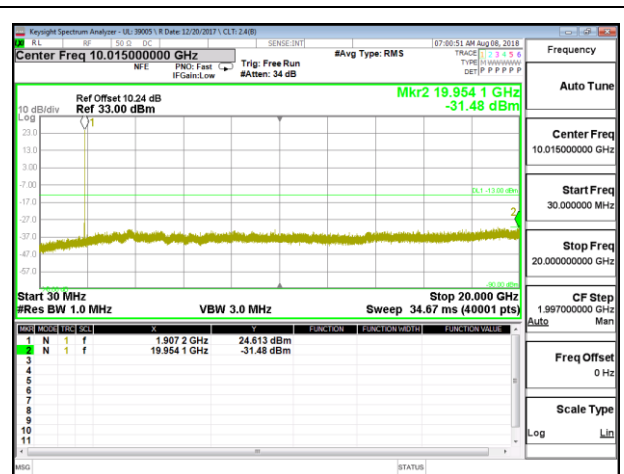

HSDPA

BAND4 HSDPA LOW Channel

BAND4 HSDPA MID Channel

BAND4 HSDPA HIGH Channel

10.3.6. LTE BAND 2

LTE B2 1.4MHz QPSK Low Channel RB1-0

LTE B2 1.4MHz QPSK Mid Channel RB1-0

LTE B2 1.4MHz QPSK High Channel RB1-0

LTE B2 1.4MHz 16QAM Low Channel RB1-0

LTE B2 1.4MHz 16QAM Mid Channel RB1-0

LTE B2 1.4MHz 16QAM High Channel RB1-0

LTE B2 3MHz QPSK Low Channel RB1-0

LTE B2 3MHz QPSK Mid Channel RB1-0

LTE B2 3MHz QPSK High Channel RB1-0

LTE B2 3MHz 16QAM Low Channel RB1-0

LTE B2 3MHz 16QAM Mid Channel RB1-0

LTE B2 3MHz 16QAM High Channel RB1-0

LTE B2 5MHz QPSK Low Channel RB1-0

LTE B2 5MHz QPSK Mid Channel RB1-0

LTE B2 5MHz QPSK High Channel RB1-0