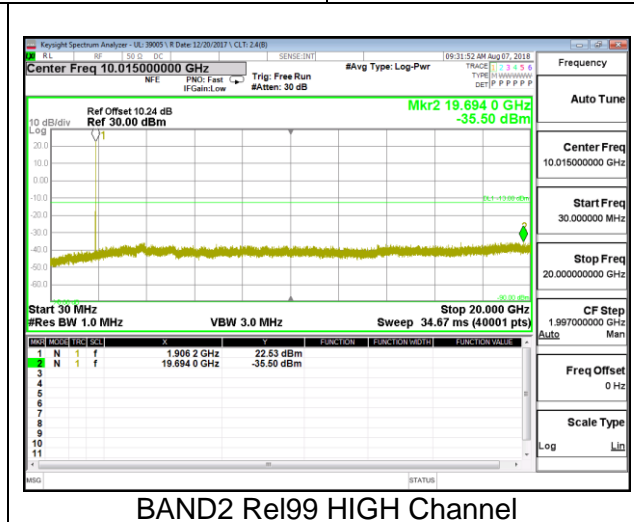

EGPRS

GSM850 EGPRS LOW Channel

GSM850 EGPRS MID Channel

GSM850 EGPRS HIGH Channel

10.3.2. GSM GSM1900

GPRS

EGPRS

GSM1900 EGPRS LOW Channel

GSM1900 EGPRS MID Channel

GSM1900 EGPRS HIGH Channel

10.3.3. WCDMA BAND5

Rel99

HSDPA

BAND5 HSDPA LOW Channel

BAND5 HSDPA MID Channel

BAND5 HSDPA HIGH Channel

10.3.4. WCDMA BAND2

Rel99

HSDPA

BAND2 HSDPA LOW Channel

BAND2 HSDPA MID Channel

BAND2 HSDPA HIGH Channel

10.3.5. WCDMA BAND4

Rel99