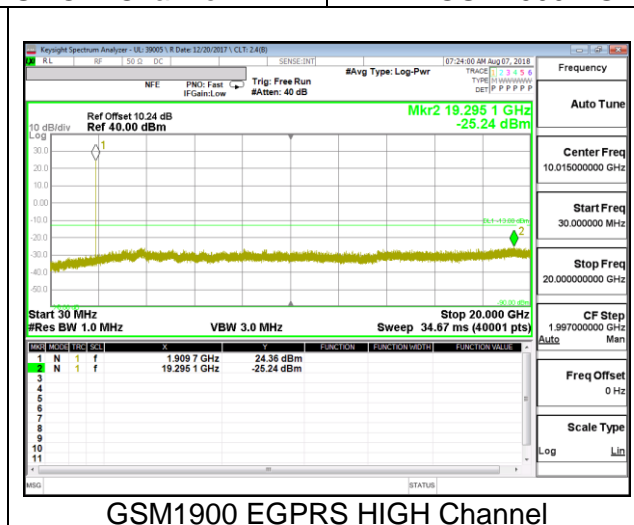

EGPRS

GSM850 EGPRS LOW Channel

GSM850 EGPRS MID Channel

GSM850 EGPRS HIGH Channel

10.3.2. GSM GSM1900

GPRS

EGPRS

GSM1900 EGPRS LOW Channel

GSM1900 EGPRS MID Channel

GSM1900 EGPRS HIGH Channel

10.3.3. WCDMA BAND5

Rel99

HSDPA

BAND5 HSDPA LOW Channel

BAND5 HSDPA MID Channel

BAND5 HSDPA HIGH Channel