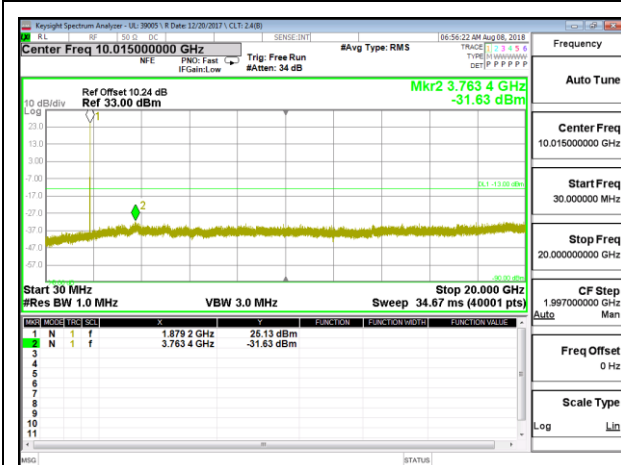

HSDPA

BAND4 HSDPA LOW Channel

BAND4 HSDPA MID Channel

BAND4 HSDPA HIGH Channel

10.3.6. LTE BAND 2

LTE B2 1.4MHz QPSK Low Channel RB1-0

LTE B2 1.4MHz QPSK Mid Channel RB1-0

LTE B2 1.4MHz QPSK High Channel RB1-0

LTE B2 1.4MHz 16QAM Low Channel RB1-0

LTE B2 1.4MHz 16QAM Mid Channel RB1-0

LTE B2 1.4MHz 16QAM High Channel RB1-0

LTE B2 3MHz QPSK Low Channel RB1-0

LTE B2 3MHz QPSK Mid Channel RB1-0

LTE B2 3MHz QPSK High Channel RB1-0