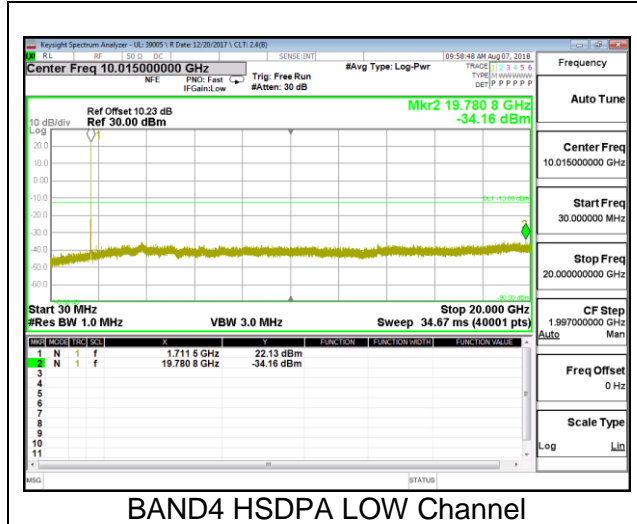

GSM1900 EGPRS MID Channel

GSM1900 EGPRS HIGH Channel

10.3.3. WCDMA BAND5

Rel99

HSDPA

BAND5 HSDPA LOW Channel

BAND5 HSDPA MID Channel

BAND5 HSDPA HIGH Channel

10.3.4. WCDMA BAND2

Rel99

HSDPA

BAND2 HSDPA LOW Channel

BAND2 HSDPA MID Channel

BAND2 HSDPA HIGH Channel

10.3.5. WCDMA BAND4

Rel99

HSDPA

BAND4 HSDPA LOW Channel

BAND4 HSDPA MID Channel

BAND4 HSDPA HIGH Channel

10.3.6. LTE BAND 2

LTE B2 1.4MHz QPSK Low Channel RB1-0

LTE B2 1.4MHz QPSK Mid Channel RB1-0

LTE B2 1.4MHz QPSK High Channel RB1-0

LTE B2 1.4MHz 16QAM Low Channel RB1-0

LTE B2 1.4MHz 16QAM Mid Channel RB1-0

LTE B2 1.4MHz 16QAM High Channel RB1-0

LTE B2 3MHz QPSK Low Channel RB1-0

LTE B2 3MHz QPSK Mid Channel RB1-0

LTE B2 3MHz QPSK High Channel RB1-0