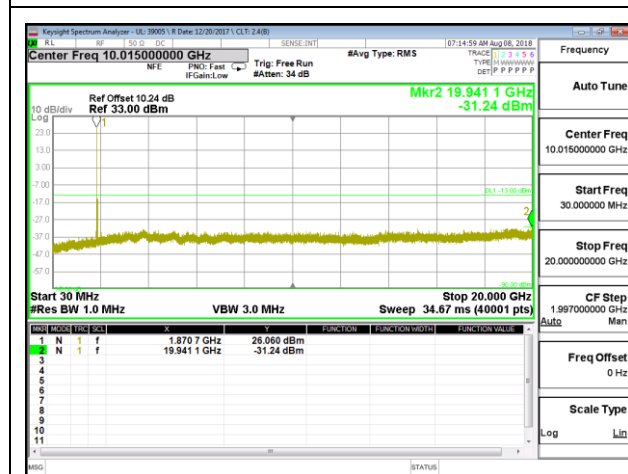

LTE B2 10MHz 16QAM Low Channel RB1-0

LTE B2 10MHz 16QAM Mid Channel RB1-0

LTE B2 10MHz 16QAM High Channel RB1-0

LTE B2 15MHz QPSK Low Channel RB1-0

LTE B2 15MHz QPSK Mid Channel RB1-0

LTE B2 15MHz QPSK High Channel RB1-0

LTE B2 15MHz 16QAM Low Channel RB1-0

LTE B2 15MHz 16QAM Mid Channel RB1-0

LTE B2 15MHz 16QAM High Channel RB1-0

LTE B2 20MHz QPSK Low Channel RB1-0

LTE B2 20MHz QPSK Mid Channel RB1-0

LTE B2 20MHz QPSK High Channel RB1-0

LTE B2 20MHz 16QAM Low Channel RB1-0

LTE B2 20MHz 16QAM Mid Channel RB1-0

LTE B2 20MHz 16QAM High Channel RB1-0