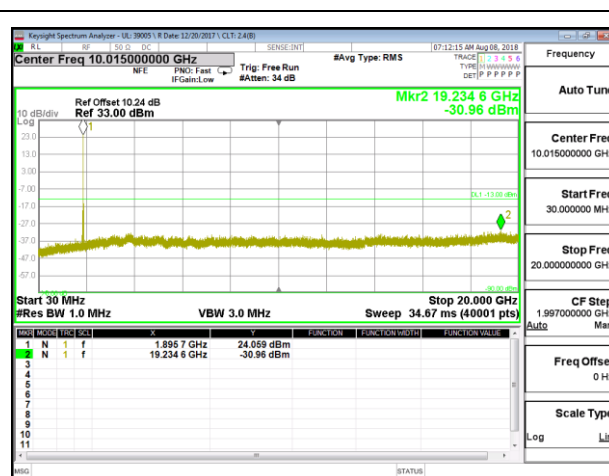

LTE B2 5MHz 16QAM Low Channel RB1-0

LTE B2 5MHz 16QAM Mid Channel RB1-0

LTE B2 5MHz 16QAM High Channel RB1-0

LTE B2 10MHz QPSK Low Channel RB1-0

LTE B2 10MHz QPSK Mid Channel RB1-0

LTE B2 10MHz QPSK High Channel RB1-0

LTE B2 10MHz 16QAM Low Channel RB1-0

LTE B2 10MHz 16QAM Mid Channel RB1-0

LTE B2 10MHz 16QAM High Channel RB1-0

LTE B2 15MHz QPSK Low Channel RB1-0

LTE B2 15MHz QPSK Mid Channel RB1-0

LTE B2 15MHz QPSK High Channel RB1-0

LTE B2 15MHz 16QAM Low Channel RB1-0

LTE B2 15MHz 16QAM Mid Channel RB1-0

LTE B2 15MHz 16QAM High Channel RB1-0

LTE B2 20MHz QPSK Low Channel RB1-0

LTE B2 20MHz QPSK Mid Channel RB1-0

LTE B2 20MHz QPSK High Channel RB1-0