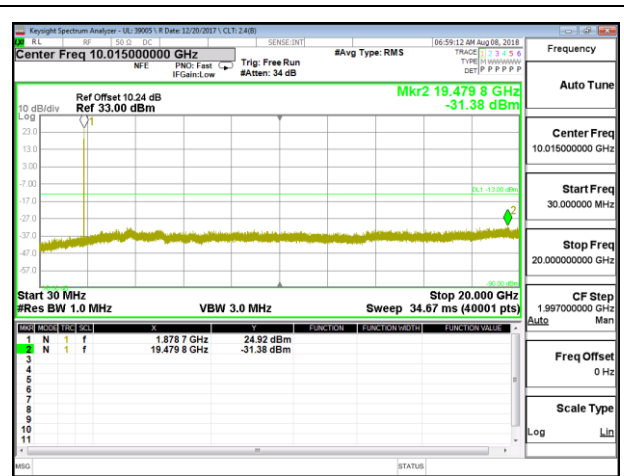

LTE B2 1.4MHz 16QAM Low Channel RB1-0

LTE B2 1.4MHz 16QAM Mid Channel RB1-0

LTE B2 1.4MHz 16QAM High Channel RB1-0

LTE B2 3MHz QPSK Low Channel RB1-0

LTE B2 3MHz QPSK Mid Channel RB1-0

LTE B2 3MHz QPSK High Channel RB1-0

LTE B2 3MHz 16QAM Low Channel RB1-0

LTE B2 3MHz 16QAM Mid Channel RB1-0

LTE B2 3MHz 16QAM High Channel RB1-0

LTE B2 5MHz QPSK Low Channel RB1-0

LTE B2 5MHz QPSK Mid Channel RB1-0

LTE B2 5MHz QPSK High Channel RB1-0