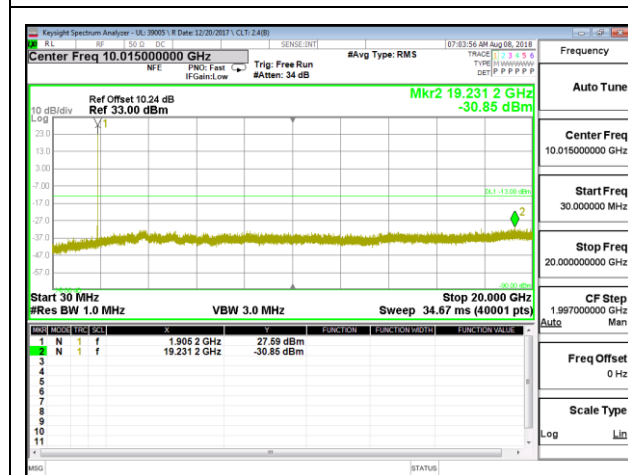

LTE B2 1.4MHz 16QAM Low Channel RB1-0

LTE B2 1.4MHz 16QAM Mid Channel RB1-0

LTE B2 1.4MHz 16QAM High Channel RB1-0

LTE B2 3MHz QPSK Low Channel RB1-0

LTE B2 3MHz QPSK Mid Channel RB1-0

LTE B2 3MHz QPSK High Channel RB1-0

LTE B2 3MHz 16QAM Low Channel RB1-0

LTE B2 3MHz 16QAM Mid Channel RB1-0

LTE B2 3MHz 16QAM High Channel RB1-0

LTE B2 5MHz QPSK Low Channel RB1-0

LTE B2 5MHz QPSK Mid Channel RB1-0

LTE B2 5MHz QPSK High Channel RB1-0

LTE B2 5MHz 16QAM Low Channel RB1-0

LTE B2 5MHz 16QAM Mid Channel RB1-0

LTE B2 5MHz 16QAM High Channel RB1-0

LTE B2 10MHz QPSK Low Channel RB1-0

LTE B2 10MHz QPSK Mid Channel RB1-0

LTE B2 10MHz QPSK High Channel RB1-0