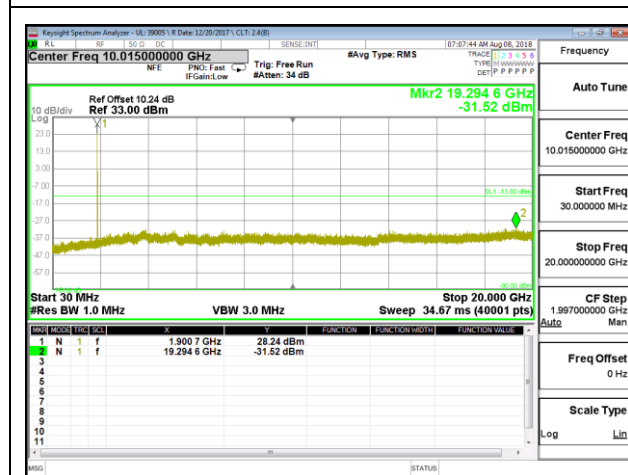

LTE B2 3MHz 16QAM Low Channel RB1-0

LTE B2 3MHz 16QAM Mid Channel RB1-0

LTE B2 3MHz 16QAM High Channel RB1-0

LTE B2 5MHz QPSK Low Channel RB1-0

LTE B2 5MHz QPSK Mid Channel RB1-0

LTE B2 5MHz QPSK High Channel RB1-0

LTE B2 5MHz 16QAM Low Channel RB1-0

LTE B2 5MHz 16QAM Mid Channel RB1-0

LTE B2 5MHz 16QAM High Channel RB1-0

LTE B2 10MHz QPSK Low Channel RB1-0

LTE B2 10MHz QPSK Mid Channel RB1-0

LTE B2 10MHz QPSK High Channel RB1-0

LTE B2 10MHz 16QAM Low Channel RB1-0

LTE B2 10MHz 16QAM Mid Channel RB1-0

LTE B2 10MHz 16QAM High Channel RB1-0

LTE B2 15MHz QPSK Low Channel RB1-0

LTE B2 15MHz QPSK Mid Channel RB1-0

LTE B2 15MHz QPSK High Channel RB1-0