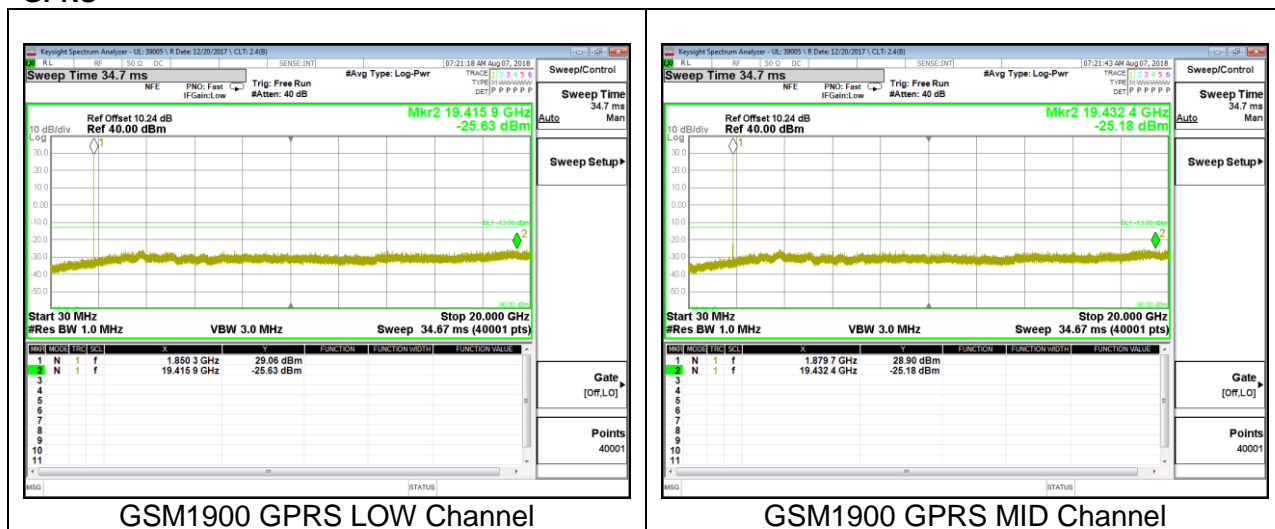

EGPRS

GSM850 EGPRS LOW Channel

GSM850 EGPRS MID Channel

GSM850 EGPRS HIGH Channel

10.3.2. GSM GSM1900

GPRS

EGPRS

GSM1900 EGPRS LOW Channel

GSM1900 EGPRS MID Channel

GSM1900 EGPRS HIGH Channel

10.3.3. WCDMA BAND5

Rel99

HSDPA

BAND5 HSDPA LOW Channel

BAND5 HSDPA MID Channel

BAND5 HSDPA HIGH Channel