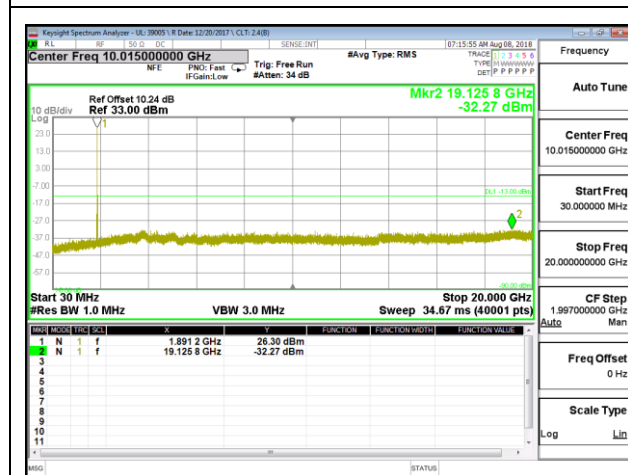

LTE B2 10MHz 16QAM Low Channel RB1-0

LTE B2 10MHz 16QAM Mid Channel RB1-0

LTE B2 10MHz 16QAM High Channel RB1-0

LTE B2 15MHz QPSK Low Channel RB1-0

LTE B2 15MHz QPSK Mid Channel RB1-0

LTE B2 15MHz QPSK High Channel RB1-0

LTE B2 15MHz 16QAM Low Channel RB1-0

LTE B2 15MHz 16QAM Mid Channel RB1-0

LTE B2 15MHz 16QAM High Channel RB1-0

LTE B2 20MHz QPSK Low Channel RB1-0

LTE B2 20MHz QPSK Mid Channel RB1-0

LTE B2 20MHz QPSK High Channel RB1-0

LTE B2 20MHz 16QAM Low Channel RB1-0

LTE B2 20MHz 16QAM Mid Channel RB1-0

LTE B2 20MHz 16QAM High Channel RB1-0