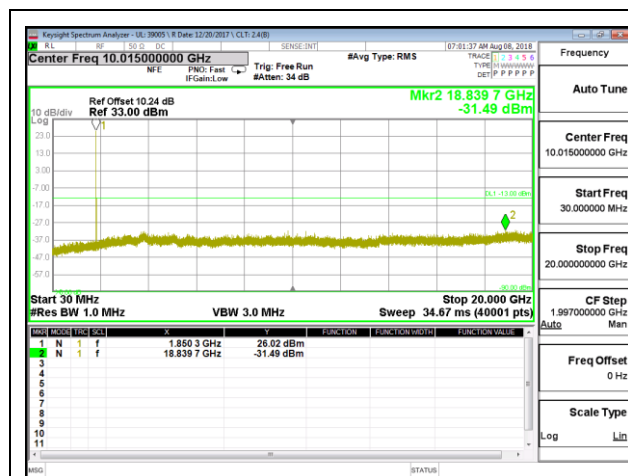

HSDPA

BAND4 HSDPA LOW Channel

BAND4 HSDPA MID Channel

BAND4 HSDPA HIGH Channel

10.3.6. LTE BAND 2

LTE B2 1.4MHz QPSK Low Channel RB1-0

LTE B2 1.4MHz QPSK Mid Channel RB1-0

LTE B2 1.4MHz QPSK High Channel RB1-0

LTE B2 1.4MHz 16QAM Low Channel RB1-0

LTE B2 1.4MHz 16QAM Mid Channel RB1-0

LTE B2 1.4MHz 16QAM High Channel RB1-0

LTE B2 3MHz QPSK Low Channel RB1-0

LTE B2 3MHz QPSK Mid Channel RB1-0

LTE B2 3MHz QPSK High Channel RB1-0

LTE B2 3MHz 16QAM Low Channel RB1-0

LTE B2 3MHz 16QAM Mid Channel RB1-0

LTE B2 3MHz 16QAM High Channel RB1-0

LTE B2 5MHz QPSK Low Channel RB1-0

LTE B2 5MHz QPSK Mid Channel RB1-0

LTE B2 5MHz QPSK High Channel RB1-0