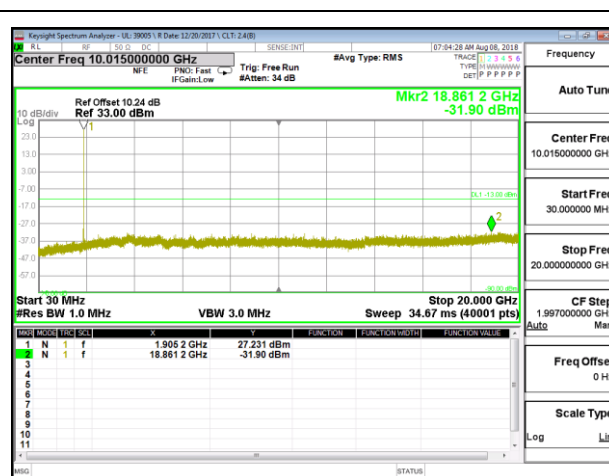

LTE B2 1.4MHz 16QAM Low Channel RB1-0

LTE B2 1.4MHz 16QAM Mid Channel RB1-0

LTE B2 1.4MHz 16QAM High Channel RB1-0

LTE B2 3MHz QPSK Low Channel RB1-0

LTE B2 3MHz QPSK Mid Channel RB1-0

LTE B2 3MHz QPSK High Channel RB1-0

LTE B2 3MHz 16QAM Low Channel RB1-0

LTE B2 3MHz 16QAM Mid Channel RB1-0

LTE B2 3MHz 16QAM High Channel RB1-0

LTE B2 5MHz QPSK Low Channel RB1-0

LTE B2 5MHz QPSK Mid Channel RB1-0

LTE B2 5MHz QPSK High Channel RB1-0

LTE B2 5MHz 16QAM Low Channel RB1-0

LTE B2 5MHz 16QAM Mid Channel RB1-0

LTE B2 5MHz 16QAM High Channel RB1-0

LTE B2 10MHz QPSK Low Channel RB1-0

LTE B2 10MHz QPSK Mid Channel RB1-0

LTE B2 10MHz QPSK High Channel RB1-0