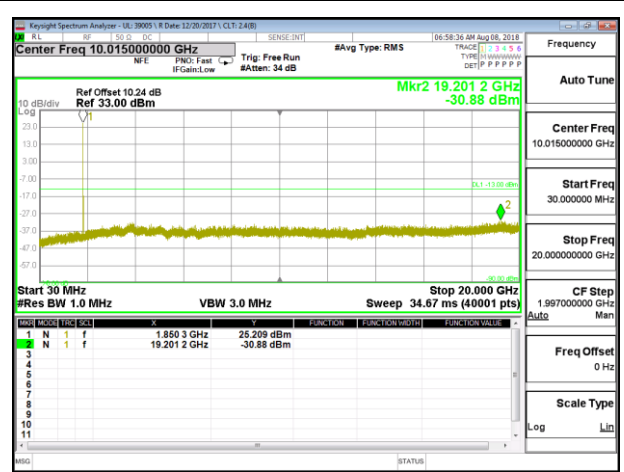

LTE B2 1.4MHz 16QAM Low Channel RB1-0

LTE B2 1.4MHz 16QAM Mid Channel RB1-0

LTE B2 1.4MHz 16QAM High Channel RB1-0

LTE B2 3MHz QPSK Low Channel RB1-0

LTE B2 3MHz QPSK Mid Channel RB1-0

LTE B2 3MHz QPSK High Channel RB1-0

LTE B2 3MHz 16QAM Low Channel RB1-0

LTE B2 3MHz 16QAM Mid Channel RB1-0

LTE B2 3MHz 16QAM High Channel RB1-0

LTE B2 5MHz QPSK Low Channel RB1-0

LTE B2 5MHz QPSK Mid Channel RB1-0

LTE B2 5MHz QPSK High Channel RB1-0