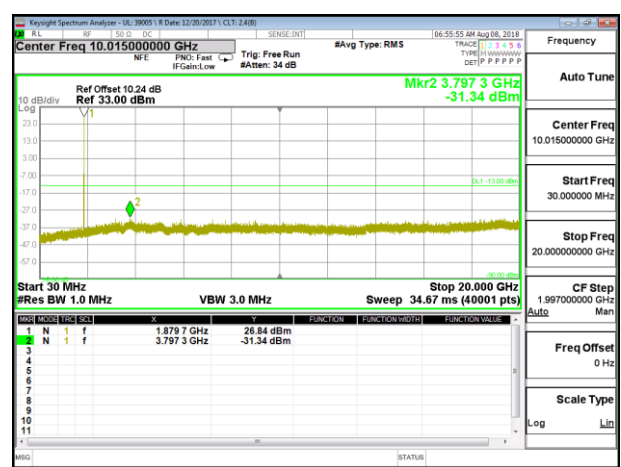

HSDPA

BAND4 HSDPA LOW Channel

BAND4 HSDPA MID Channel

BAND4 HSDPA HIGH Channel

10.3.6. LTE BAND 2

LTE B2 1.4MHz QPSK Low Channel RB1-0

LTE B2 1.4MHz QPSK Mid Channel RB1-0

LTE B2 1.4MHz QPSK High Channel RB1-0

LTE B2 1.4MHz 16QAM Low Channel RB1-0

LTE B2 1.4MHz 16QAM Mid Channel RB1-0

LTE B2 1.4MHz 16QAM High Channel RB1-0

LTE B2 3MHz QPSK Low Channel RB1-0

LTE B2 3MHz QPSK Mid Channel RB1-0

LTE B2 3MHz QPSK High Channel RB1-0