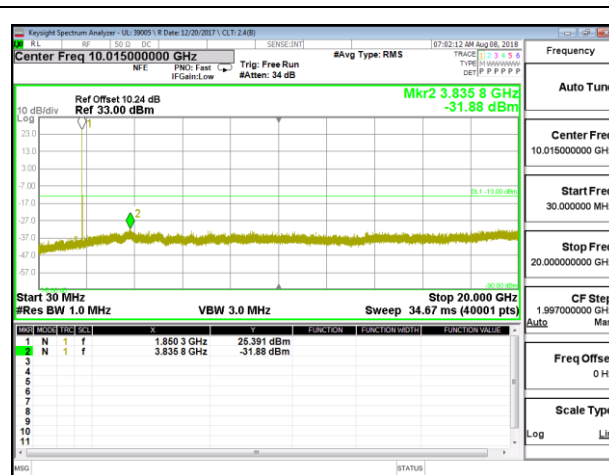

LTE B2 1.4MHz 16QAM Low Channel RB1-0

LTE B2 1.4MHz 16QAM Mid Channel RB1-0

LTE B2 1.4MHz 16QAM High Channel RB1-0

LTE B2 3MHz QPSK Low Channel RB1-0

LTE B2 3MHz QPSK Mid Channel RB1-0

LTE B2 3MHz QPSK High Channel RB1-0

LTE B2 3MHz 16QAM Low Channel RB1-0

LTE B2 3MHz 16QAM Mid Channel RB1-0

LTE B2 3MHz 16QAM High Channel RB1-0

LTE B2 5MHz QPSK Low Channel RB1-0

LTE B2 5MHz QPSK Mid Channel RB1-0

LTE B2 5MHz QPSK High Channel RB1-0

LTE B2 5MHz 16QAM Low Channel RB1-0

LTE B2 5MHz 16QAM Mid Channel RB1-0

LTE B2 5MHz 16QAM High Channel RB1-0

LTE B2 10MHz QPSK Low Channel RB1-0

LTE B2 10MHz QPSK Mid Channel RB1-0

LTE B2 10MHz QPSK High Channel RB1-0