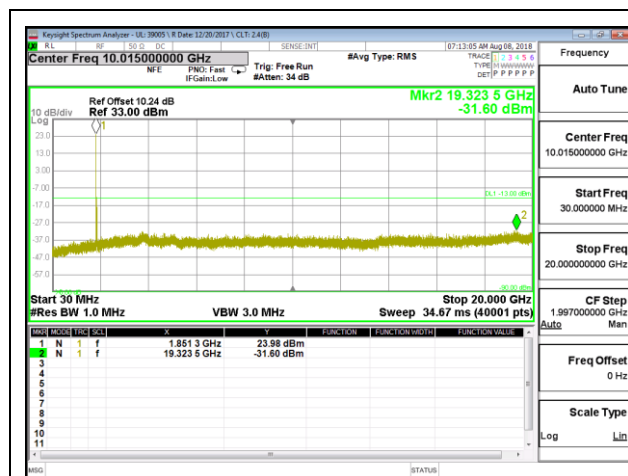

LTE B2 5MHz 16QAM Low Channel RB1-0

LTE B2 5MHz 16QAM Mid Channel RB1-0

LTE B2 5MHz 16QAM High Channel RB1-0

LTE B2 10MHz QPSK Low Channel RB1-0

LTE B2 10MHz QPSK Mid Channel RB1-0

LTE B2 10MHz QPSK High Channel RB1-0

LTE B2 10MHz 16QAM Low Channel RB1-0

LTE B2 10MHz 16QAM Mid Channel RB1-0

LTE B2 10MHz 16QAM High Channel RB1-0

LTE B2 15MHz QPSK Low Channel RB1-0

LTE B2 15MHz QPSK Mid Channel RB1-0

LTE B2 15MHz QPSK High Channel RB1-0

LTE B2 15MHz 16QAM Low Channel RB1-0

LTE B2 15MHz 16QAM Mid Channel RB1-0

LTE B2 15MHz 16QAM High Channel RB1-0

LTE B2 20MHz QPSK Low Channel RB1-0

LTE B2 20MHz QPSK Mid Channel RB1-0

LTE B2 20MHz QPSK High Channel RB1-0