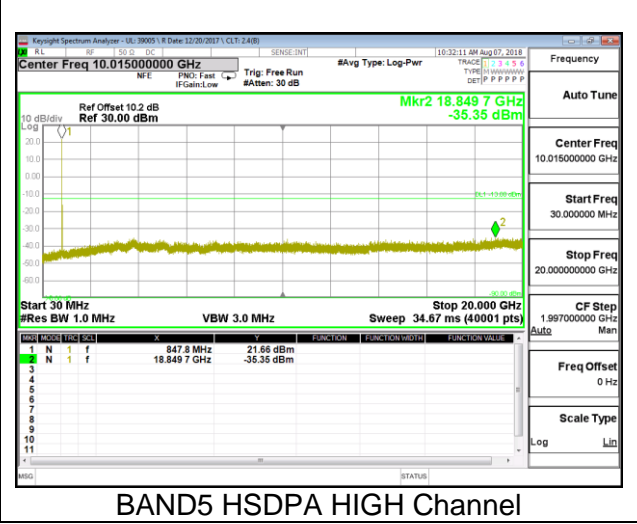

EGPRS

GSM850 EGPRS LOW Channel

GSM850 EGPRS MID Channel

GSM850 EGPRS HIGH Channel

10.3.2. GSM GSM1900

GPRS

EGPRS

GSM1900 EGPRS LOW Channel

GSM1900 EGPRS MID Channel

GSM1900 EGPRS HIGH Channel

10.3.3. WCDMA BAND5

Rel99

HSDPA

BAND5 HSDPA LOW Channel

BAND5 HSDPA MID Channel

BAND5 HSDPA HIGH Channel

10.3.4. WCDMA BAND2

Rel99

HSDPA

BAND2 HSDPA LOW Channel

BAND2 HSDPA MID Channel

BAND2 HSDPA HIGH Channel

10.3.5. WCDMA BAND4

Rel99

HSDPA

BAND4 HSDPA LOW Channel

BAND4 HSDPA MID Channel

BAND4 HSDPA HIGH Channel

10.3.6. LTE BAND 2

LTE B2 1.4MHz QPSK Low Channel RB1-0

LTE B2 1.4MHz QPSK Mid Channel RB1-0

LTE B2 1.4MHz QPSK High Channel RB1-0