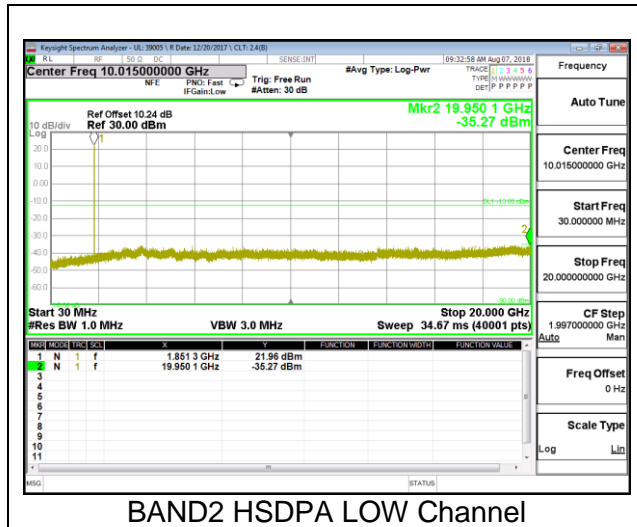

EGPRS

GSM850 EGPRS LOW Channel

GSM850 EGPRS MID Channel

GSM850 EGPRS HIGH Channel

10.3.2. GSM GSM1900

GPRS

EGPRS

GSM1900 EGPRS LOW Channel

GSM1900 EGPRS MID Channel

GSM1900 EGPRS HIGH Channel

10.3.3. WCDMA BAND5

Rel99

HSDPA

BAND5 HSDPA LOW Channel

BAND5 HSDPA MID Channel

BAND5 HSDPA HIGH Channel

10.3.4. WCDMA BAND2

Rel99

HSDPA

BAND2 HSDPA LOW Channel

BAND2 HSDPA MID Channel

BAND2 HSDPA HIGH Channel

10.3.5. WCDMA BAND4

Rel99

HSDPA

BAND4 HSDPA LOW Channel

BAND4 HSDPA MID Channel

BAND4 HSDPA HIGH Channel

10.3.6. LTE BAND 2

LTE B2 1.4MHz QPSK Low Channel RB1-0

LTE B2 1.4MHz QPSK Mid Channel RB1-0

LTE B2 1.4MHz QPSK High Channel RB1-0