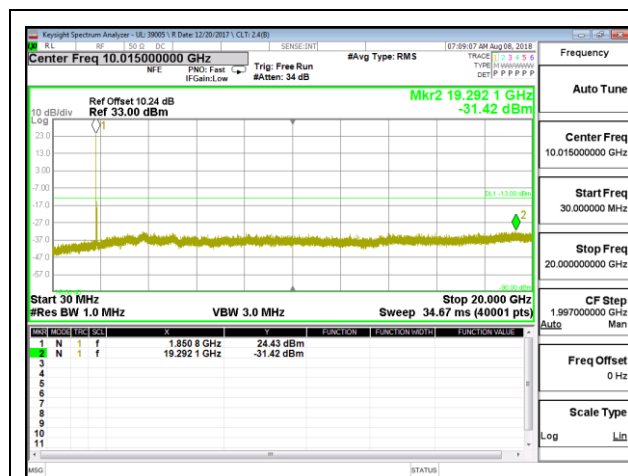

LTE B2 3MHz 16QAM Low Channel RB1-0

LTE B2 3MHz 16QAM Mid Channel RB1-0

LTE B2 3MHz 16QAM High Channel RB1-0

LTE B2 5MHz QPSK Low Channel RB1-0

LTE B2 5MHz QPSK Mid Channel RB1-0

LTE B2 5MHz QPSK High Channel RB1-0

LTE B2 5MHz 16QAM Low Channel RB1-0

LTE B2 5MHz 16QAM Mid Channel RB1-0

LTE B2 5MHz 16QAM High Channel RB1-0

LTE B2 10MHz QPSK Low Channel RB1-0

LTE B2 10MHz QPSK Mid Channel RB1-0

LTE B2 10MHz QPSK High Channel RB1-0

LTE B2 10MHz 16QAM Low Channel RB1-0

LTE B2 10MHz 16QAM Mid Channel RB1-0

LTE B2 10MHz 16QAM High Channel RB1-0

LTE B2 15MHz QPSK Low Channel RB1-0

LTE B2 15MHz QPSK Mid Channel RB1-0

LTE B2 15MHz QPSK High Channel RB1-0