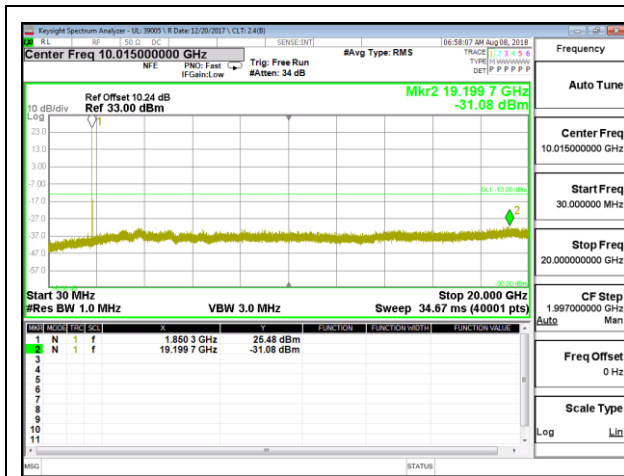

HSDPA

BAND4 HSDPA LOW Channel

BAND4 HSDPA MID Channel

BAND4 HSDPA HIGH Channel

10.3.6. LTE BAND 2

LTE B2 1.4MHz QPSK Low Channel RB1-0

LTE B2 1.4MHz QPSK Mid Channel RB1-0

LTE B2 1.4MHz QPSK High Channel RB1-0

LTE B2 1.4MHz 16QAM Low Channel RB1-0

LTE B2 1.4MHz 16QAM Mid Channel RB1-0

LTE B2 1.4MHz 16QAM High Channel RB1-0

LTE B2 3MHz QPSK Low Channel RB1-0

LTE B2 3MHz QPSK Mid Channel RB1-0

LTE B2 3MHz QPSK High Channel RB1-0