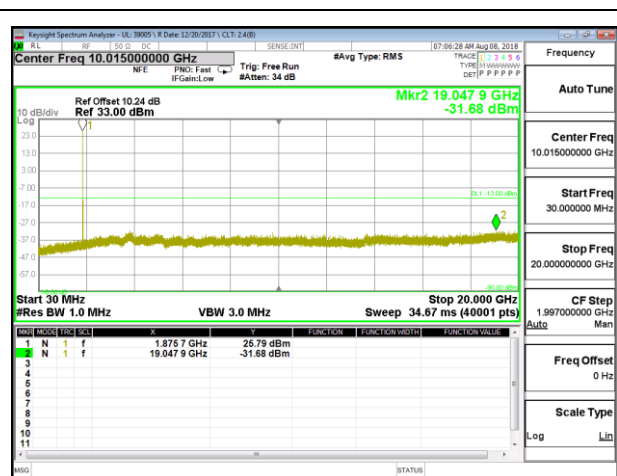

LTE B2 3MHz 16QAM Low Channel RB1-0

LTE B2 3MHz 16QAM Mid Channel RB1-0

LTE B2 3MHz 16QAM High Channel RB1-0

LTE B2 5MHz QPSK Low Channel RB1-0

LTE B2 5MHz QPSK Mid Channel RB1-0

LTE B2 5MHz QPSK High Channel RB1-0

LTE B2 5MHz 16QAM Low Channel RB1-0

LTE B2 5MHz 16QAM Mid Channel RB1-0

LTE B2 5MHz 16QAM High Channel RB1-0

LTE B2 10MHz QPSK Low Channel RB1-0

LTE B2 10MHz QPSK Mid Channel RB1-0

LTE B2 10MHz QPSK High Channel RB1-0

LTE B2 10MHz 16QAM Low Channel RB1-0

LTE B2 10MHz 16QAM Mid Channel RB1-0

LTE B2 10MHz 16QAM High Channel RB1-0

LTE B2 15MHz QPSK Low Channel RB1-0

LTE B2 15MHz QPSK Mid Channel RB1-0

LTE B2 15MHz QPSK High Channel RB1-0