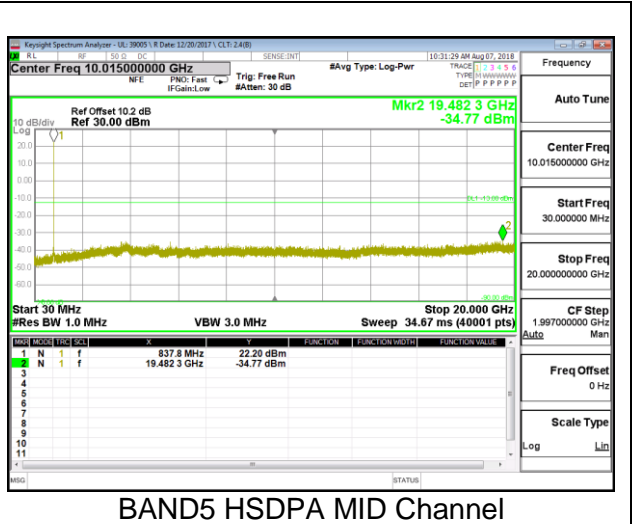

EGPRS

GSM850 EGPRS LOW Channel

GSM850 EGPRS MID Channel

GSM850 EGPRS HIGH Channel

10.3.2. GSM GSM1900

GPRS

EGPRS

GSM1900 EGPRS LOW Channel

GSM1900 EGPRS MID Channel

GSM1900 EGPRS HIGH Channel

10.3.3. WCDMA BAND5

Rel99

HSDPA

BAND5 HSDPA LOW Channel

BAND5 HSDPA MID Channel

BAND5 HSDPA HIGH Channel

10.3.4. WCDMA BAND2

Rel99

HSDPA

BAND2 HSDPA LOW Channel

BAND2 HSDPA MID Channel

BAND2 HSDPA HIGH Channel

10.3.5. WCDMA BAND4

Rel99

HSDPA

BAND4 HSDPA LOW Channel

BAND4 HSDPA MID Channel

BAND4 HSDPA HIGH Channel

10.3.6. LTE BAND 2

LTE B2 1.4MHz QPSK Low Channel RB1-0

LTE B2 1.4MHz QPSK Mid Channel RB1-0

LTE B2 1.4MHz QPSK High Channel RB1-0