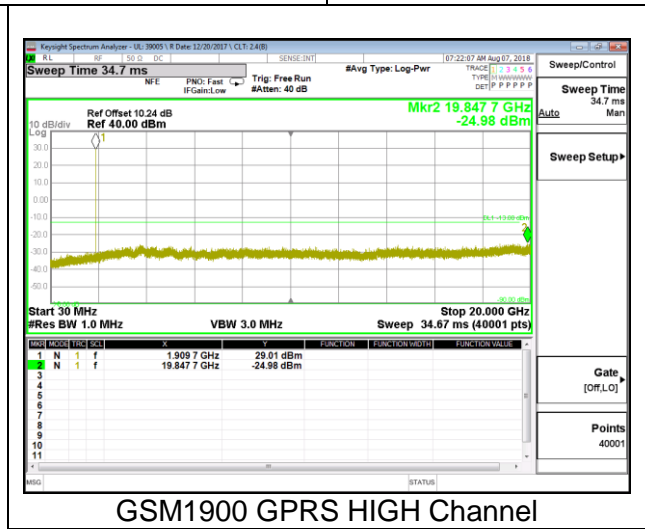

EGPRS

GSM850 EGPRS LOW Channel

GSM850 EGPRS MID Channel

GSM850 EGPRS HIGH Channel

10.3.2. GSM GSM1900

GPRS

EGPRS

GSM1900 EGPRS LOW Channel

GSM1900 EGPRS MID Channel

GSM1900 EGPRS HIGH Channel

10.3.3. WCDMA BAND5

Rel99

HSDPA

BAND5 HSDPA LOW Channel

BAND5 HSDPA MID Channel

BAND5 HSDPA HIGH Channel