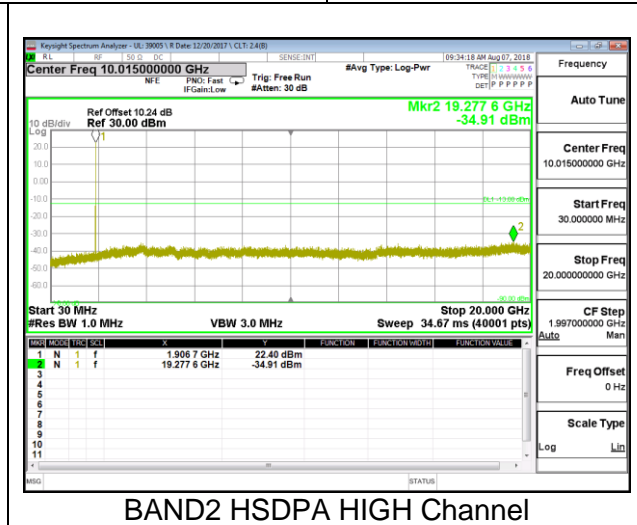

GSM1900 EGPRS MID Channel

GSM1900 EGPRS HIGH Channel

10.3.3. WCDMA BAND5

Rel99

HSDPA

BAND5 HSDPA LOW Channel

BAND5 HSDPA MID Channel

BAND5 HSDPA HIGH Channel

10.3.4. WCDMA BAND2

Rel99

HSDPA

BAND2 HSDPA LOW Channel

BAND2 HSDPA MID Channel

BAND2 HSDPA HIGH Channel

10.3.5. WCDMA BAND4

Rel99

HSDPA

BAND4 HSDPA LOW Channel

BAND4 HSDPA MID Channel

BAND4 HSDPA HIGH Channel

10.3.6. LTE BAND 2

LTE B2 1.4MHz QPSK Low Channel RB1-0

LTE B2 1.4MHz QPSK Mid Channel RB1-0

LTE B2 1.4MHz QPSK High Channel RB1-0

LTE B2 1.4MHz 16QAM Low Channel RB1-0

LTE B2 1.4MHz 16QAM Mid Channel RB1-0

LTE B2 1.4MHz 16QAM High Channel RB1-0

LTE B2 3MHz QPSK Low Channel RB1-0

LTE B2 3MHz QPSK Mid Channel RB1-0

LTE B2 3MHz QPSK High Channel RB1-0