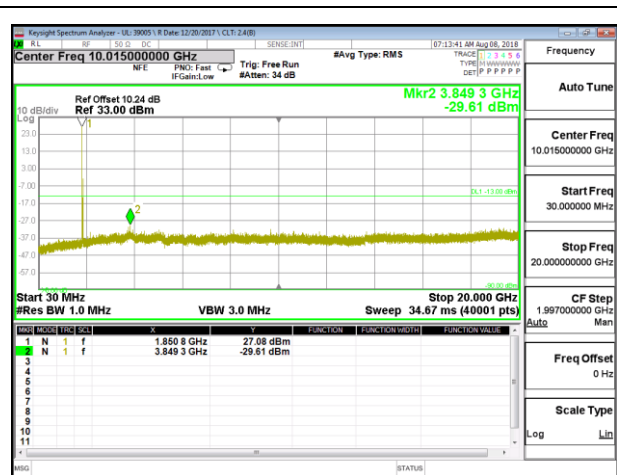

LTE B2 10MHz 16QAM Low Channel RB1-0

LTE B2 10MHz 16QAM Mid Channel RB1-0

LTE B2 10MHz 16QAM High Channel RB1-0

LTE B2 15MHz QPSK Low Channel RB1-0

LTE B2 15MHz QPSK Mid Channel RB1-0

LTE B2 15MHz QPSK High Channel RB1-0

LTE B2 15MHz 16QAM Low Channel RB1-0

LTE B2 15MHz 16QAM Mid Channel RB1-0

LTE B2 15MHz 16QAM High Channel RB1-0

LTE B2 20MHz QPSK Low Channel RB1-0

LTE B2 20MHz QPSK Mid Channel RB1-0

LTE B2 20MHz QPSK High Channel RB1-0

LTE B2 20MHz 16QAM Low Channel RB1-0

LTE B2 20MHz 16QAM Mid Channel RB1-0

LTE B2 20MHz 16QAM High Channel RB1-0