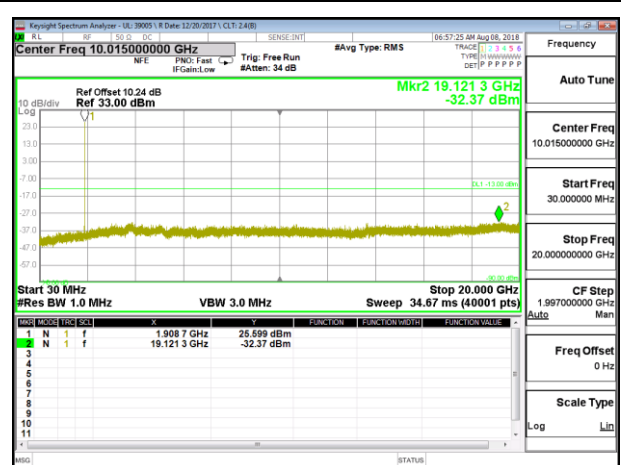

HSDPA

BAND4 HSDPA LOW Channel

BAND4 HSDPA MID Channel

BAND4 HSDPA HIGH Channel

10.3.6. LTE BAND 2

LTE B2 1.4MHz QPSK Low Channel RB1-0

LTE B2 1.4MHz QPSK Mid Channel RB1-0

LTE B2 1.4MHz QPSK High Channel RB1-0

LTE B2 1.4MHz 16QAM Low Channel RB1-0

LTE B2 1.4MHz 16QAM Mid Channel RB1-0

LTE B2 1.4MHz 16QAM High Channel RB1-0

LTE B2 3MHz QPSK Low Channel RB1-0

LTE B2 3MHz QPSK Mid Channel RB1-0

LTE B2 3MHz QPSK High Channel RB1-0