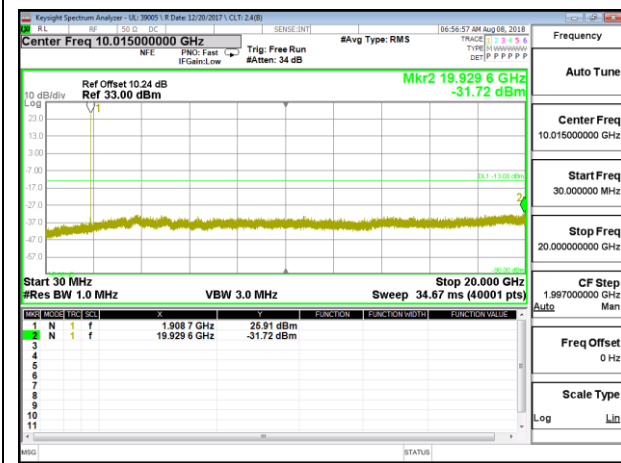

HSDPA

BAND4 HSDPA LOW Channel

BAND4 HSDPA MID Channel

BAND4 HSDPA HIGH Channel

10.3.6. LTE BAND 2

LTE B2 1.4MHz QPSK Low Channel RB1-0

LTE B2 1.4MHz QPSK Mid Channel RB1-0

LTE B2 1.4MHz QPSK High Channel RB1-0

LTE B2 1.4MHz 16QAM Low Channel RB1-0

LTE B2 1.4MHz 16QAM Mid Channel RB1-0

LTE B2 1.4MHz 16QAM High Channel RB1-0

LTE B2 3MHz QPSK Low Channel RB1-0

LTE B2 3MHz QPSK Mid Channel RB1-0

LTE B2 3MHz QPSK High Channel RB1-0