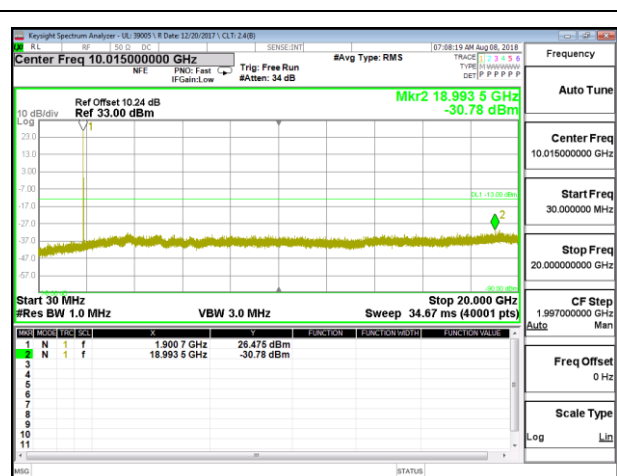

LTE B2 3MHz 16QAM Low Channel RB1-0

LTE B2 3MHz 16QAM Mid Channel RB1-0

LTE B2 3MHz 16QAM High Channel RB1-0

LTE B2 5MHz QPSK Low Channel RB1-0

LTE B2 5MHz QPSK Mid Channel RB1-0

LTE B2 5MHz QPSK High Channel RB1-0

LTE B2 5MHz 16QAM Low Channel RB1-0

LTE B2 5MHz 16QAM Mid Channel RB1-0

LTE B2 5MHz 16QAM High Channel RB1-0

LTE B2 10MHz QPSK Low Channel RB1-0

LTE B2 10MHz QPSK Mid Channel RB1-0

LTE B2 10MHz QPSK High Channel RB1-0

LTE B2 10MHz 16QAM Low Channel RB1-0

LTE B2 10MHz 16QAM Mid Channel RB1-0

LTE B2 10MHz 16QAM High Channel RB1-0

LTE B2 15MHz QPSK Low Channel RB1-0

LTE B2 15MHz QPSK Mid Channel RB1-0

LTE B2 15MHz QPSK High Channel RB1-0