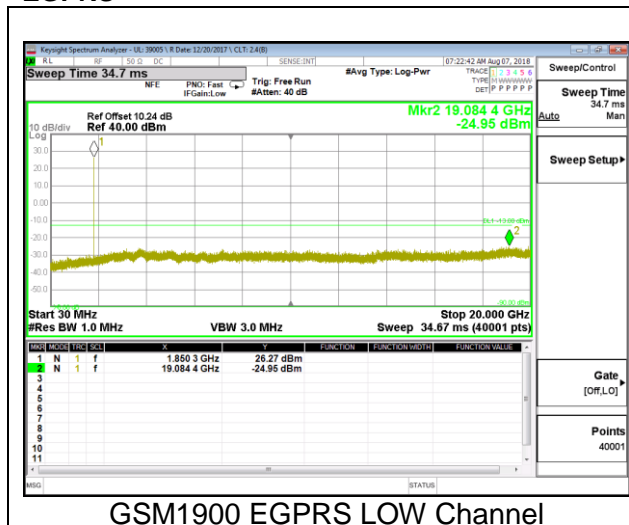

EGPRS

GSM850 EGPRS LOW Channel

GSM850 EGPRS MID Channel

GSM850 EGPRS HIGH Channel

10.3.2. GSM GSM1900

GPRS

EGPRS

GSM1900 EGPRS LOW Channel

GSM1900 EGPRS MID Channel

GSM1900 EGPRS HIGH Channel

10.3.3. WCDMA BAND5

Rel99

HSDPA

BAND5 HSDPA LOW Channel

BAND5 HSDPA MID Channel

BAND5 HSDPA HIGH Channel