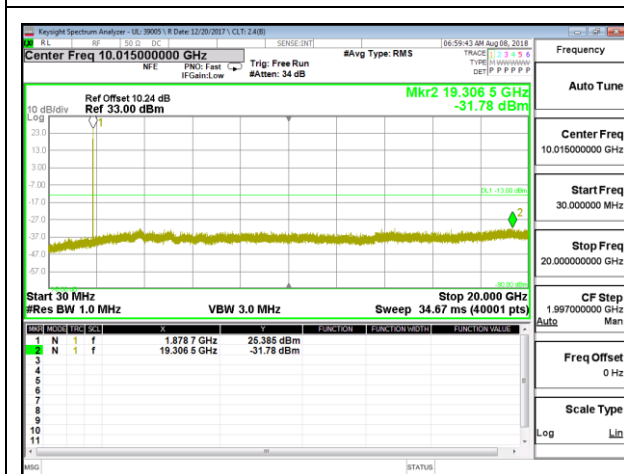

HSDPA

BAND4 HSDPA LOW Channel

BAND4 HSDPA MID Channel

BAND4 HSDPA HIGH Channel

10.3.6. LTE BAND 2

LTE B2 1.4MHz QPSK Low Channel RB1-0

LTE B2 1.4MHz QPSK Mid Channel RB1-0

LTE B2 1.4MHz QPSK High Channel RB1-0

LTE B2 1.4MHz 16QAM Low Channel RB1-0

LTE B2 1.4MHz 16QAM Mid Channel RB1-0

LTE B2 1.4MHz 16QAM High Channel RB1-0

LTE B2 3MHz QPSK Low Channel RB1-0

LTE B2 3MHz QPSK Mid Channel RB1-0

LTE B2 3MHz QPSK High Channel RB1-0

LTE B2 3MHz 16QAM Low Channel RB1-0

LTE B2 3MHz 16QAM Mid Channel RB1-0

LTE B2 3MHz 16QAM High Channel RB1-0

LTE B2 5MHz QPSK Low Channel RB1-0

LTE B2 5MHz QPSK Mid Channel RB1-0

LTE B2 5MHz QPSK High Channel RB1-0