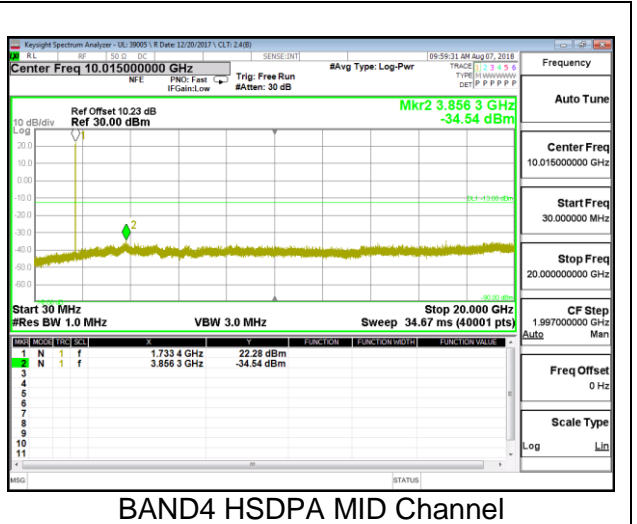

GSM1900 EGPRS MID Channel

GSM1900 EGPRS HIGH Channel

10.3.3. WCDMA BAND5

Rel99

HSDPA

BAND5 HSDPA LOW Channel

BAND5 HSDPA MID Channel

BAND5 HSDPA HIGH Channel

10.3.4. WCDMA BAND2

Rel99

HSDPA

BAND2 HSDPA LOW Channel

BAND2 HSDPA MID Channel

BAND2 HSDPA HIGH Channel

10.3.5. WCDMA BAND4

Rel99

HSDPA

BAND4 HSDPA LOW Channel

BAND4 HSDPA MID Channel

BAND4 HSDPA HIGH Channel

10.3.6. LTE BAND 2

LTE B2 1.4MHz QPSK Low Channel RB1-0

LTE B2 1.4MHz QPSK Mid Channel RB1-0

LTE B2 1.4MHz QPSK High Channel RB1-0

LTE B2 1.4MHz 16QAM Low Channel RB1-0

LTE B2 1.4MHz 16QAM Mid Channel RB1-0

LTE B2 1.4MHz 16QAM High Channel RB1-0

LTE B2 3MHz QPSK Low Channel RB1-0

LTE B2 3MHz QPSK Mid Channel RB1-0

LTE B2 3MHz QPSK High Channel RB1-0