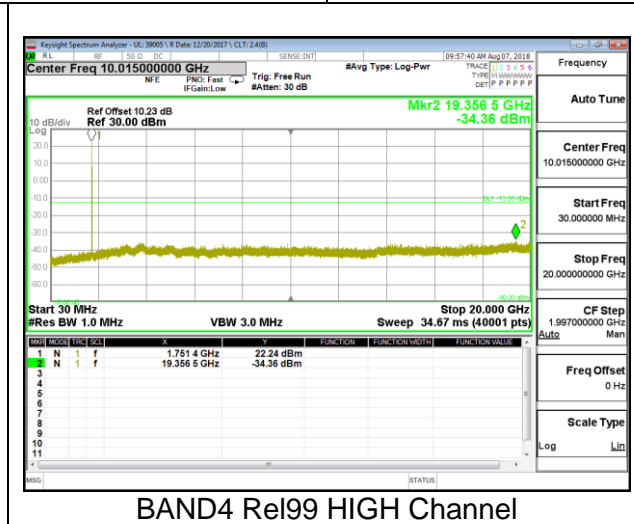

GSM1900 EGPRS MID Channel

GSM1900 EGPRS HIGH Channel

10.3.3. WCDMA BAND5

Rel99

HSDPA

BAND5 HSDPA LOW Channel

BAND5 HSDPA MID Channel

BAND5 HSDPA HIGH Channel

10.3.4. WCDMA BAND2

Rel99

HSDPA

BAND2 HSDPA LOW Channel

BAND2 HSDPA MID Channel

BAND2 HSDPA HIGH Channel

10.3.5. WCDMA BAND4

Rel99

HSDPA

BAND4 HSDPA LOW Channel

BAND4 HSDPA MID Channel

BAND4 HSDPA HIGH Channel

10.3.6. LTE BAND 2

LTE B2 1.4MHz QPSK Low Channel RB1-0

LTE B2 1.4MHz QPSK Mid Channel RB1-0

LTE B2 1.4MHz QPSK High Channel RB1-0

LTE B2 1.4MHz 16QAM Low Channel RB1-0

LTE B2 1.4MHz 16QAM Mid Channel RB1-0

LTE B2 1.4MHz 16QAM High Channel RB1-0

LTE B2 3MHz QPSK Low Channel RB1-0

LTE B2 3MHz QPSK Mid Channel RB1-0

LTE B2 3MHz QPSK High Channel RB1-0