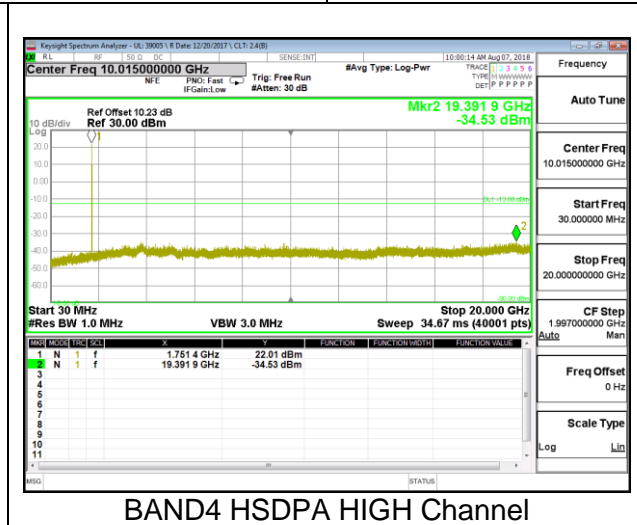

GSM1900 EGPRS MID Channel

GSM1900 EGPRS HIGH Channel

10.3.3. WCDMA BAND5

Rel99

HSDPA

BAND5 HSDPA LOW Channel

BAND5 HSDPA MID Channel

BAND5 HSDPA HIGH Channel

10.3.4. WCDMA BAND2

Rel99

HSDPA

BAND2 HSDPA LOW Channel

BAND2 HSDPA MID Channel

BAND2 HSDPA HIGH Channel

10.3.5. WCDMA BAND4

Rel99

HSDPA

BAND4 HSDPA LOW Channel

BAND4 HSDPA MID Channel

BAND4 HSDPA HIGH Channel

10.3.6. LTE BAND 2

LTE B2 1.4MHz QPSK Low Channel RB1-0

LTE B2 1.4MHz QPSK Mid Channel RB1-0

LTE B2 1.4MHz QPSK High Channel RB1-0

LTE B2 1.4MHz 16QAM Low Channel RB1-0

LTE B2 1.4MHz 16QAM Mid Channel RB1-0

LTE B2 1.4MHz 16QAM High Channel RB1-0

LTE B2 3MHz QPSK Low Channel RB1-0

LTE B2 3MHz QPSK Mid Channel RB1-0

LTE B2 3MHz QPSK High Channel RB1-0