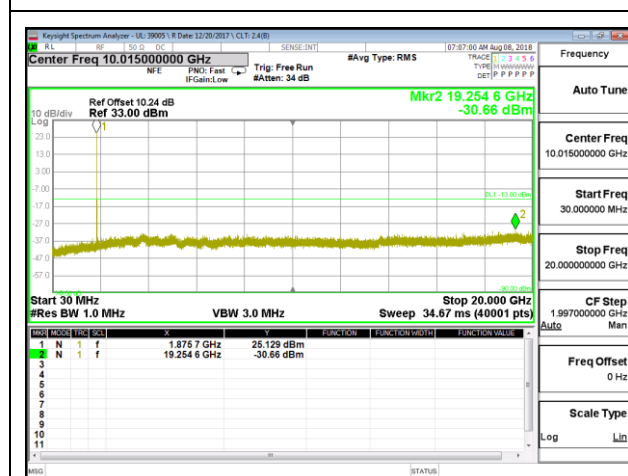

LTE B2 3MHz 16QAM Low Channel RB1-0

LTE B2 3MHz 16QAM Mid Channel RB1-0

LTE B2 3MHz 16QAM High Channel RB1-0

LTE B2 5MHz QPSK Low Channel RB1-0

LTE B2 5MHz QPSK Mid Channel RB1-0

LTE B2 5MHz QPSK High Channel RB1-0

LTE B2 5MHz 16QAM Low Channel RB1-0

LTE B2 5MHz 16QAM Mid Channel RB1-0

LTE B2 5MHz 16QAM High Channel RB1-0

LTE B2 10MHz QPSK Low Channel RB1-0

LTE B2 10MHz QPSK Mid Channel RB1-0

LTE B2 10MHz QPSK High Channel RB1-0

LTE B2 10MHz 16QAM Low Channel RB1-0

LTE B2 10MHz 16QAM Mid Channel RB1-0

LTE B2 10MHz 16QAM High Channel RB1-0

LTE B2 15MHz QPSK Low Channel RB1-0

LTE B2 15MHz QPSK Mid Channel RB1-0

LTE B2 15MHz QPSK High Channel RB1-0