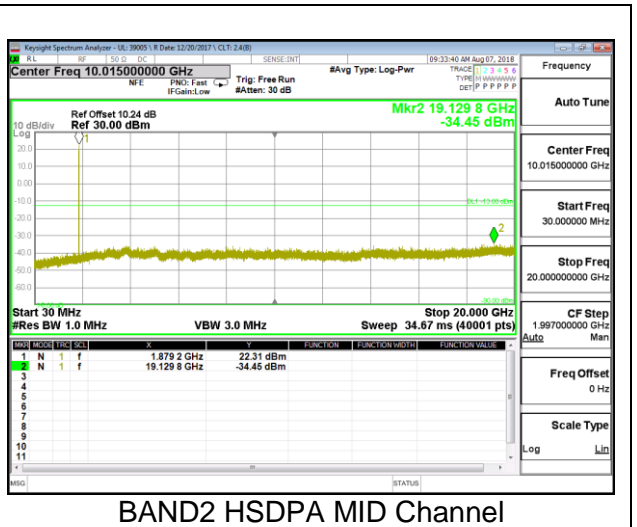

GSM1900 EGPRS MID Channel

GSM1900 EGPRS HIGH Channel

10.3.3. WCDMA BAND5

Rel99

HSDPA

BAND5 HSDPA LOW Channel

BAND5 HSDPA MID Channel

BAND5 HSDPA HIGH Channel

10.3.4. WCDMA BAND2

Rel99

HSDPA

BAND2 HSDPA LOW Channel

BAND2 HSDPA MID Channel

BAND2 HSDPA HIGH Channel

10.3.5. WCDMA BAND4

Rel99

HSDPA

BAND4 HSDPA LOW Channel

BAND4 HSDPA MID Channel

BAND4 HSDPA HIGH Channel

10.3.6. LTE BAND 2

LTE B2 1.4MHz QPSK Low Channel RB1-0

LTE B2 1.4MHz QPSK Mid Channel RB1-0

LTE B2 1.4MHz QPSK High Channel RB1-0