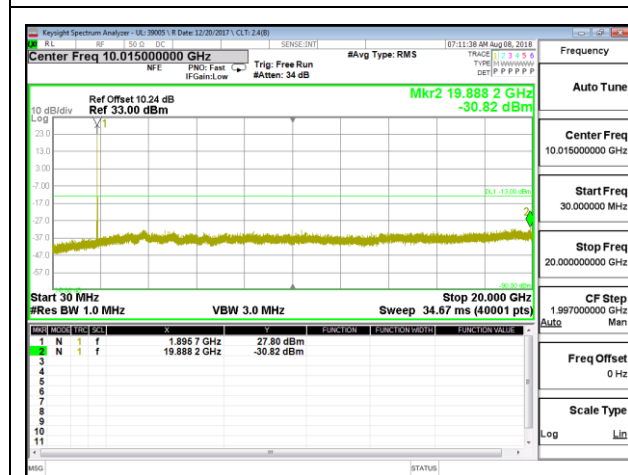

LTE B2 5MHz 16QAM Low Channel RB1-0

LTE B2 5MHz 16QAM Mid Channel RB1-0

LTE B2 5MHz 16QAM High Channel RB1-0

LTE B2 10MHz QPSK Low Channel RB1-0

LTE B2 10MHz QPSK Mid Channel RB1-0

LTE B2 10MHz QPSK High Channel RB1-0

LTE B2 10MHz 16QAM Low Channel RB1-0

LTE B2 10MHz 16QAM Mid Channel RB1-0

LTE B2 10MHz 16QAM High Channel RB1-0

LTE B2 15MHz QPSK Low Channel RB1-0

LTE B2 15MHz QPSK Mid Channel RB1-0

LTE B2 15MHz QPSK High Channel RB1-0

LTE B2 15MHz 16QAM Low Channel RB1-0

LTE B2 15MHz 16QAM Mid Channel RB1-0

LTE B2 15MHz 16QAM High Channel RB1-0

LTE B2 20MHz QPSK Low Channel RB1-0

LTE B2 20MHz QPSK Mid Channel RB1-0

LTE B2 20MHz QPSK High Channel RB1-0