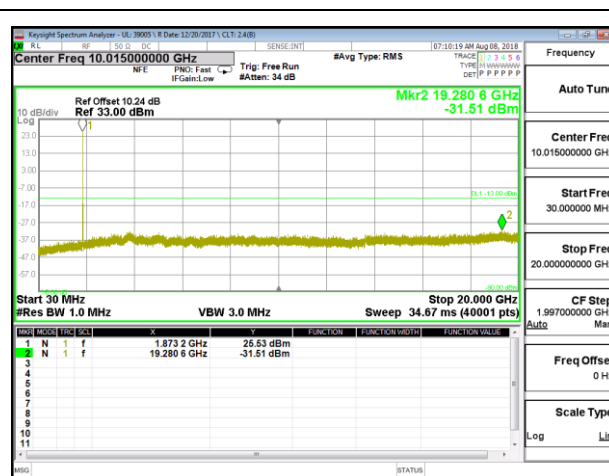

LTE B2 5MHz 16QAM Low Channel RB1-0

LTE B2 5MHz 16QAM Mid Channel RB1-0

LTE B2 5MHz 16QAM High Channel RB1-0

LTE B2 10MHz QPSK Low Channel RB1-0

LTE B2 10MHz QPSK Mid Channel RB1-0

LTE B2 10MHz QPSK High Channel RB1-0

LTE B2 10MHz 16QAM Low Channel RB1-0

LTE B2 10MHz 16QAM Mid Channel RB1-0

LTE B2 10MHz 16QAM High Channel RB1-0

LTE B2 15MHz QPSK Low Channel RB1-0

LTE B2 15MHz QPSK Mid Channel RB1-0

LTE B2 15MHz QPSK High Channel RB1-0

LTE B2 15MHz 16QAM Low Channel RB1-0

LTE B2 15MHz 16QAM Mid Channel RB1-0

LTE B2 15MHz 16QAM High Channel RB1-0

LTE B2 20MHz QPSK Low Channel RB1-0

LTE B2 20MHz QPSK Mid Channel RB1-0

LTE B2 20MHz QPSK High Channel RB1-0