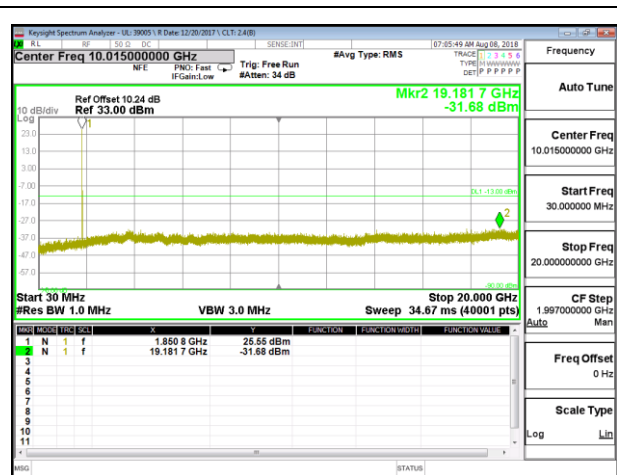

LTE B2 3MHz 16QAM Low Channel RB1-0

LTE B2 3MHz 16QAM Mid Channel RB1-0

LTE B2 3MHz 16QAM High Channel RB1-0

LTE B2 5MHz QPSK Low Channel RB1-0

LTE B2 5MHz QPSK Mid Channel RB1-0

LTE B2 5MHz QPSK High Channel RB1-0

LTE B2 5MHz 16QAM Low Channel RB1-0

LTE B2 5MHz 16QAM Mid Channel RB1-0

LTE B2 5MHz 16QAM High Channel RB1-0

LTE B2 10MHz QPSK Low Channel RB1-0

LTE B2 10MHz QPSK Mid Channel RB1-0

LTE B2 10MHz QPSK High Channel RB1-0

LTE B2 10MHz 16QAM Low Channel RB1-0

LTE B2 10MHz 16QAM Mid Channel RB1-0

LTE B2 10MHz 16QAM High Channel RB1-0

LTE B2 15MHz QPSK Low Channel RB1-0

LTE B2 15MHz QPSK Mid Channel RB1-0

LTE B2 15MHz QPSK High Channel RB1-0