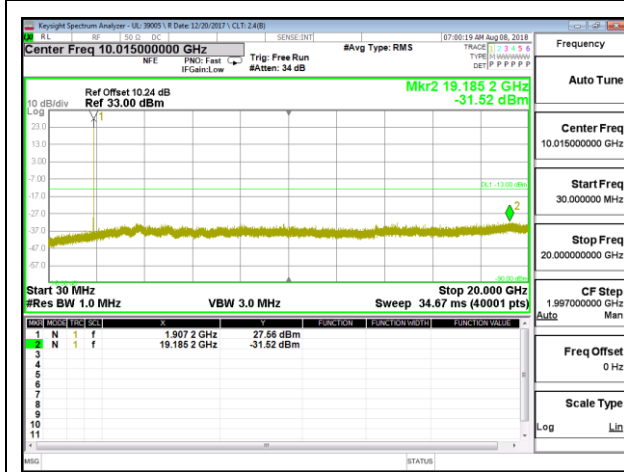

LTE B2 1.4MHz 16QAM Low Channel RB1-0

LTE B2 1.4MHz 16QAM Mid Channel RB1-0

LTE B2 1.4MHz 16QAM High Channel RB1-0

LTE B2 3MHz QPSK Low Channel RB1-0

LTE B2 3MHz QPSK Mid Channel RB1-0

LTE B2 3MHz QPSK High Channel RB1-0

LTE B2 3MHz 16QAM Low Channel RB1-0

LTE B2 3MHz 16QAM Mid Channel RB1-0

LTE B2 3MHz 16QAM High Channel RB1-0

LTE B2 5MHz QPSK Low Channel RB1-0

LTE B2 5MHz QPSK Mid Channel RB1-0

LTE B2 5MHz QPSK High Channel RB1-0