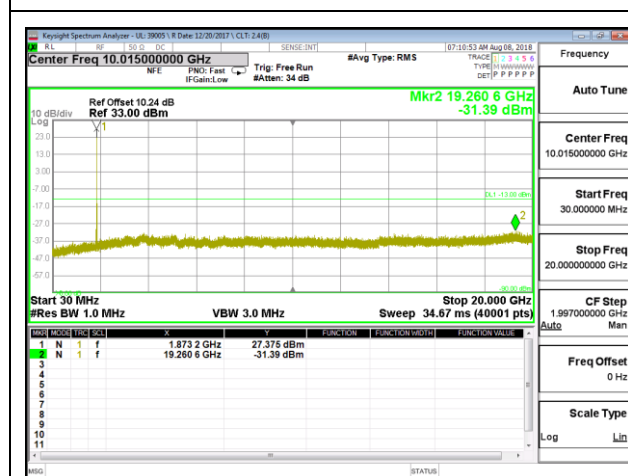

LTE B2 5MHz 16QAM Low Channel RB1-0

LTE B2 5MHz 16QAM Mid Channel RB1-0

LTE B2 5MHz 16QAM High Channel RB1-0

LTE B2 10MHz QPSK Low Channel RB1-0

LTE B2 10MHz QPSK Mid Channel RB1-0

LTE B2 10MHz QPSK High Channel RB1-0

LTE B2 10MHz 16QAM Low Channel RB1-0

LTE B2 10MHz 16QAM Mid Channel RB1-0

LTE B2 10MHz 16QAM High Channel RB1-0

LTE B2 15MHz QPSK Low Channel RB1-0

LTE B2 15MHz QPSK Mid Channel RB1-0

LTE B2 15MHz QPSK High Channel RB1-0

LTE B2 15MHz 16QAM Low Channel RB1-0

LTE B2 15MHz 16QAM Mid Channel RB1-0

LTE B2 15MHz 16QAM High Channel RB1-0

LTE B2 20MHz QPSK Low Channel RB1-0

LTE B2 20MHz QPSK Mid Channel RB1-0

LTE B2 20MHz QPSK High Channel RB1-0