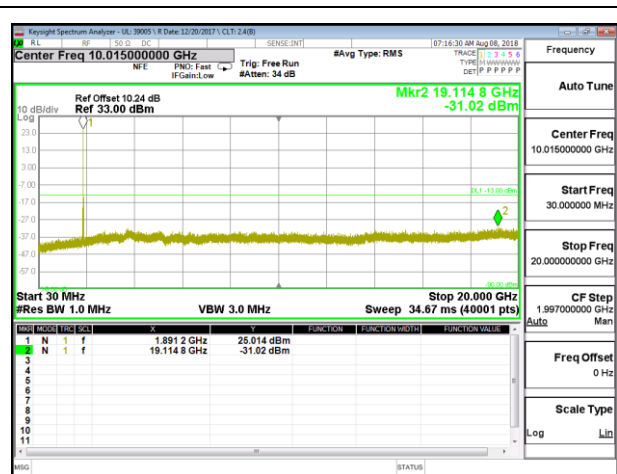

LTE B2 10MHz 16QAM Low Channel RB1-0

LTE B2 10MHz 16QAM Mid Channel RB1-0

LTE B2 10MHz 16QAM High Channel RB1-0

LTE B2 15MHz QPSK Low Channel RB1-0

LTE B2 15MHz QPSK Mid Channel RB1-0

LTE B2 15MHz QPSK High Channel RB1-0

LTE B2 15MHz 16QAM Low Channel RB1-0

LTE B2 15MHz 16QAM Mid Channel RB1-0

LTE B2 15MHz 16QAM High Channel RB1-0

LTE B2 20MHz QPSK Low Channel RB1-0

LTE B2 20MHz QPSK Mid Channel RB1-0

LTE B2 20MHz QPSK High Channel RB1-0

LTE B2 20MHz 16QAM Low Channel RB1-0

LTE B2 20MHz 16QAM Mid Channel RB1-0

LTE B2 20MHz 16QAM High Channel RB1-0