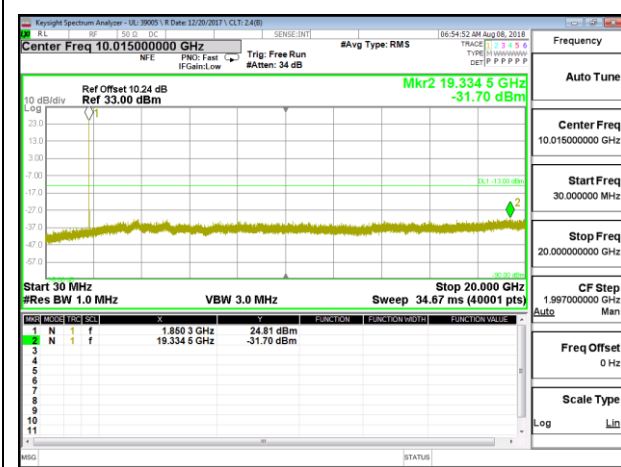

HSDPA

BAND4 HSDPA LOW Channel

BAND4 HSDPA MID Channel

BAND4 HSDPA HIGH Channel

10.3.6. LTE BAND 2

LTE B2 1.4MHz QPSK Low Channel RB1-0

LTE B2 1.4MHz QPSK Mid Channel RB1-0

LTE B2 1.4MHz QPSK High Channel RB1-0

LTE B2 1.4MHz 16QAM Low Channel RB1-0

LTE B2 1.4MHz 16QAM Mid Channel RB1-0

LTE B2 1.4MHz 16QAM High Channel RB1-0

LTE B2 3MHz QPSK Low Channel RB1-0

LTE B2 3MHz QPSK Mid Channel RB1-0

LTE B2 3MHz QPSK High Channel RB1-0