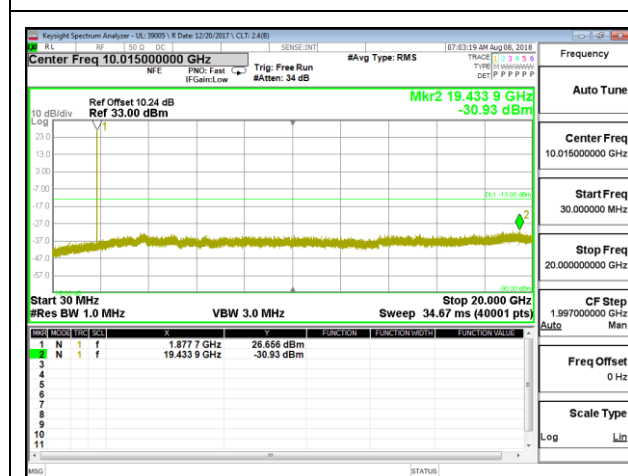

LTE B2 1.4MHz 16QAM Low Channel RB1-0

LTE B2 1.4MHz 16QAM Mid Channel RB1-0

LTE B2 1.4MHz 16QAM High Channel RB1-0

LTE B2 3MHz QPSK Low Channel RB1-0

LTE B2 3MHz QPSK Mid Channel RB1-0

LTE B2 3MHz QPSK High Channel RB1-0

LTE B2 3MHz 16QAM Low Channel RB1-0

LTE B2 3MHz 16QAM Mid Channel RB1-0

LTE B2 3MHz 16QAM High Channel RB1-0

LTE B2 5MHz QPSK Low Channel RB1-0

LTE B2 5MHz QPSK Mid Channel RB1-0

LTE B2 5MHz QPSK High Channel RB1-0

LTE B2 5MHz 16QAM Low Channel RB1-0

LTE B2 5MHz 16QAM Mid Channel RB1-0

LTE B2 5MHz 16QAM High Channel RB1-0

LTE B2 10MHz QPSK Low Channel RB1-0

LTE B2 10MHz QPSK Mid Channel RB1-0

LTE B2 10MHz QPSK High Channel RB1-0