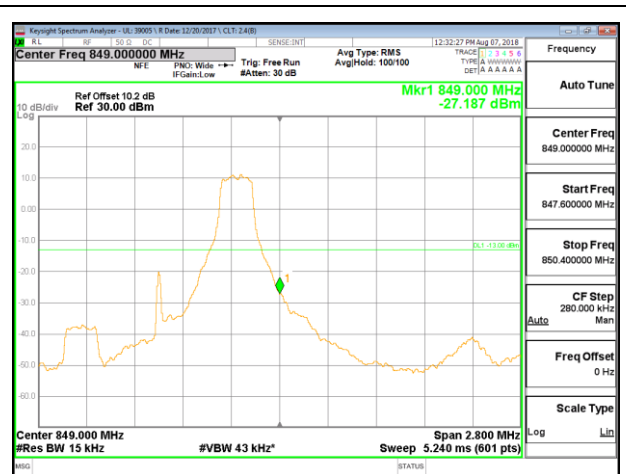

LTE B2 20MHz QPSK Low Channel RB1-0

LTE B2 20MHz QPSK High Channel RB1-0

LTE B2 20MHz QPSK Low Channel RB100-0

LTE B2 20MHz QPSK High Channel RB100-0

LTE B2 20MHz 16QAM Low Channel RB1-0

LTE B2 20MHz 16QAM High Channel RB1-0

LTE B2 20MHz 16QAM Low Channel RB100-0

LTE B2 20MHz 16QAM High Channel RB100-0

10.2.7. LTE BAND 5 BANDEDGE

LTE B5 1.4MHz QPSK Low Channel RB1-0

LTE B5 1.4MHz QPSK High Channel RB1-0

LTE B5 1.4MHz QPSK Low Channel RB6-0

LTE B5 1.4MHz QPSK High Channel RB6-0

LTE B5 1.4MHz 16QAM Low Channel RB1-0

LTE B5 1.4MHz 16QAM High Channel RB1-0

LTE B5 1.4MHz 16QAM Low Channel RB6-0

LTE B5 1.4MHz 16QAM High Channel RB6-0

LTE B5 3MHz QPSK Low Channel RB1-0

LTE B5 3MHz QPSK High Channel RB1-0

LTE B5 3MHz QPSK Low Channel RB15-0

LTE B5 3MHz QPSK High Channel RB15-0

LTE B5 3MHz 16QAM Low Channel RB1-0

LTE B5 3MHz 16QAM High Channel RB1-0

LTE B5 3MHz 16QAM Low Channel RB15-0