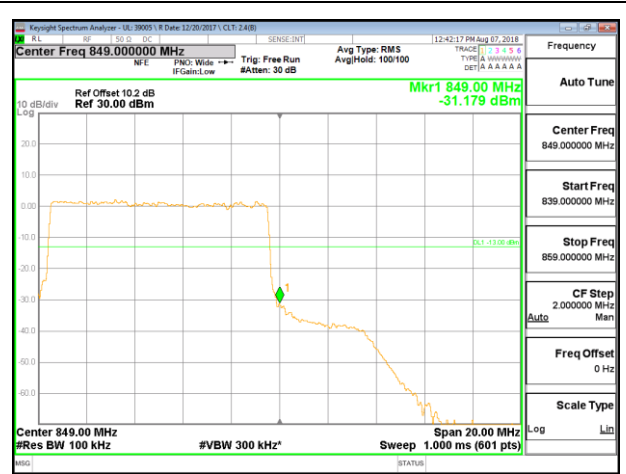

LTE B5 5MHz 16QAM High Channel RB1-0

LTE B5 5MHz 16QAM Low Channel RB25-0

LTE B5 5MHz 16QAM High Channel RB25-0

LTE B5 10MHz QPSK Low Channel RB1-0

LTE B5 10MHz QPSK High Channel RB1-0

LTE B5 10MHz QPSK Low Channel RB50-0

LTE B5 10MHz QPSK High Channel RB50-0

LTE B5 10MHz 16QAM Low Channel RB1-0

LTE B5 10MHz 16QAM High Channel RB1-0

LTE B5 10MHz 16QAM Low Channel RB50-0

LTE B5 10MHz 16QAM High Channel RB50-0

10.2.8. LTE BAND 12 BANDEDGE

LTE B12 1.4MHz QPSK Low Channel RB1-0

LTE B12 1.4MHz QPSK High Channel RB1-0

LTE B12 1.4MHz QPSK Low Channel RB6-0

LTE B12 1.4MHz QPSK High Channel RB6-0

LTE B12 1.4MHz 16QAM Low Channel RB1-0

LTE B12 1.4MHz 16QAM High Channel RB1-0