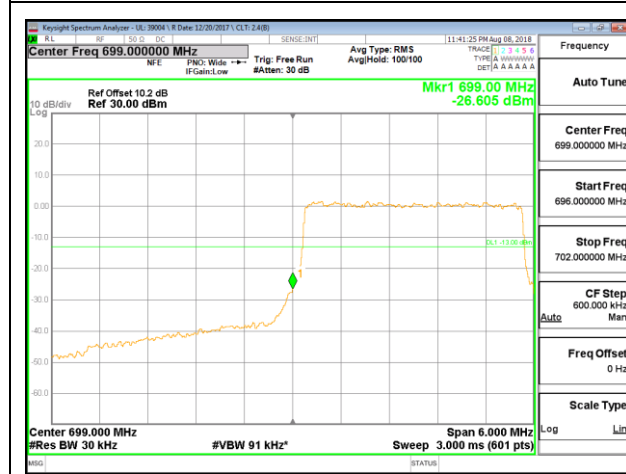

LTE B12 3MHz 16QAM Low Channel RB15-0