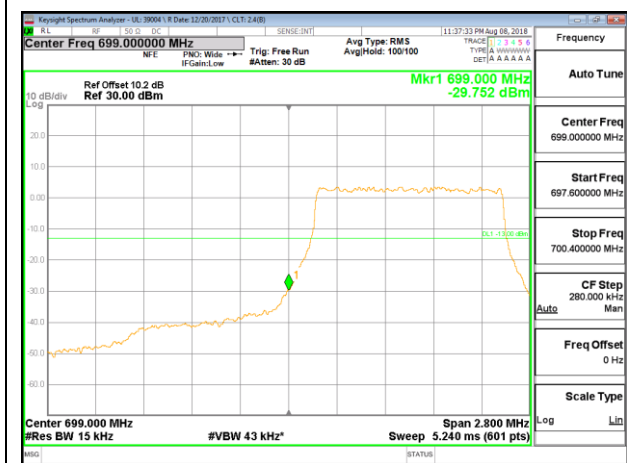

LTE B5 5MHz 16QAM High Channel RB1-0

LTE B5 5MHz 16QAM Low Channel RB25-0

LTE B5 5MHz 16QAM High Channel RB25-0

LTE B5 10MHz QPSK Low Channel RB1-0

LTE B5 10MHz QPSK High Channel RB1-0

LTE B5 10MHz QPSK Low Channel RB50-0

LTE B5 10MHz QPSK High Channel RB50-0

LTE B5 10MHz 16QAM Low Channel RB1-0

LTE B5 10MHz 16QAM High Channel RB1-0

LTE B5 10MHz 16QAM Low Channel RB50-0

LTE B5 10MHz 16QAM High Channel RB50-0

10.2.8. LTE BAND 12 BANDEDGE

LTE B12 1.4MHz QPSK Low Channel RB1-0

LTE B12 1.4MHz QPSK High Channel RB1-0

LTE B12 1.4MHz QPSK Low Channel RB6-0

LTE B12 1.4MHz QPSK High Channel RB6-0

LTE B12 1.4MHz 16QAM Low Channel RB1-0

LTE B12 1.4MHz 16QAM High Channel RB1-0