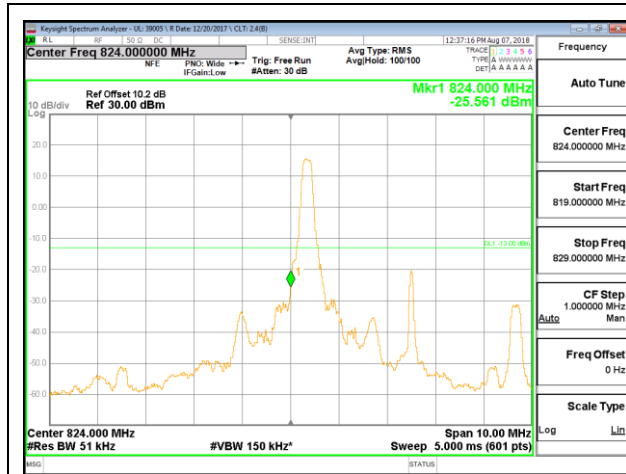

LTE B5 3MHz QPSK High Channel RB1-0

LTE B5 3MHz QPSK Low Channel RB15-0

LTE B5 3MHz QPSK High Channel RB15-0

LTE B5 3MHz 16QAM Low Channel RB1-0

LTE B5 3MHz 16QAM High Channel RB1-0

LTE B5 3MHz 16QAM Low Channel RB15-0

LTE B5 3MHz 16QAM High Channel RB15-0

LTE B5 5MHz QPSK Low Channel RB1-0

LTE B5 5MHz QPSK High Channel RB1-0

LTE B5 5MHz QPSK Low Channel RB25-0

LTE B5 5MHz QPSK High Channel RB25-0

LTE B5 5MHz 16QAM Low Channel RB1-0

LTE B5 5MHz 16QAM High Channel RB1-0

LTE B5 5MHz 16QAM Low Channel RB25-0

LTE B5 5MHz 16QAM High Channel RB25-0

LTE B5 10MHz QPSK Low Channel RB1-0

LTE B5 10MHz QPSK High Channel RB1-0

LTE B5 10MHz QPSK Low Channel RB50-0