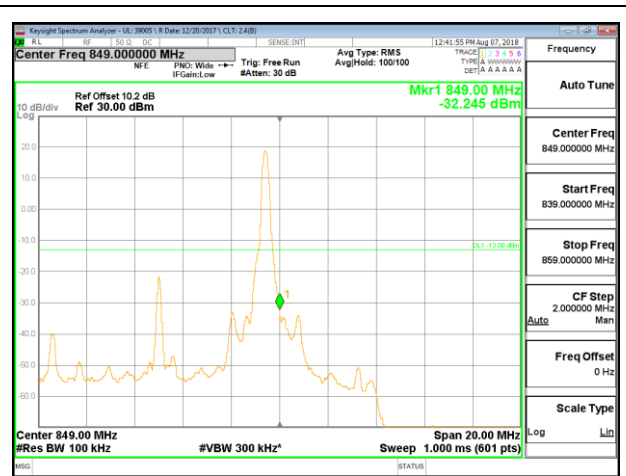

LTE B5 5MHz 16QAM High Channel RB1-0

LTE B5 5MHz 16QAM Low Channel RB25-0

LTE B5 5MHz 16QAM High Channel RB25-0

LTE B5 10MHz QPSK Low Channel RB1-0

LTE B5 10MHz QPSK High Channel RB1-0

LTE B5 10MHz QPSK Low Channel RB50-0

LTE B5 10MHz QPSK High Channel RB50-0

LTE B5 10MHz 16QAM Low Channel RB1-0

LTE B5 10MHz 16QAM High Channel RB1-0

LTE B5 10MHz 16QAM Low Channel RB50-0

LTE B5 10MHz 16QAM High Channel RB50-0

10.2.8. LTE BAND 12 BANDEDGE