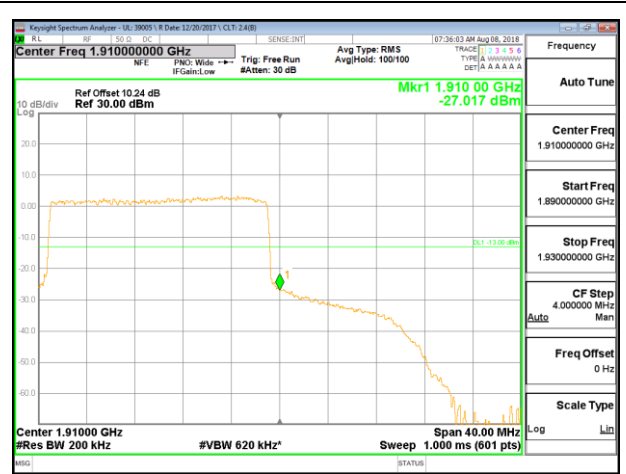

LTE B2 20MHz QPSK Low Channel RB1-0

LTE B2 20MHz QPSK High Channel RB1-0

LTE B2 20MHz QPSK Low Channel RB100-0

LTE B2 20MHz QPSK High Channel RB100-0

LTE B2 20MHz 16QAM Low Channel RB1-0

LTE B2 20MHz 16QAM High Channel RB1-0

LTE B2 20MHz 16QAM Low Channel RB100-0

LTE B2 20MHz 16QAM High Channel RB100-0

10.2.7. LTE BAND 5 BANDEDGE

LTE B5 1.4MHz QPSK Low Channel RB1-0

LTE B5 1.4MHz QPSK High Channel RB1-0

LTE B5 1.4MHz QPSK Low Channel RB6-0

LTE B5 1.4MHz QPSK High Channel RB6-0

LTE B5 1.4MHz 16QAM Low Channel RB1-0

LTE B5 1.4MHz 16QAM High Channel RB1-0

LTE B5 1.4MHz 16QAM Low Channel RB6-0

LTE B5 1.4MHz 16QAM High Channel RB6-0

LTE B5 3MHz QPSK Low Channel RB1-0