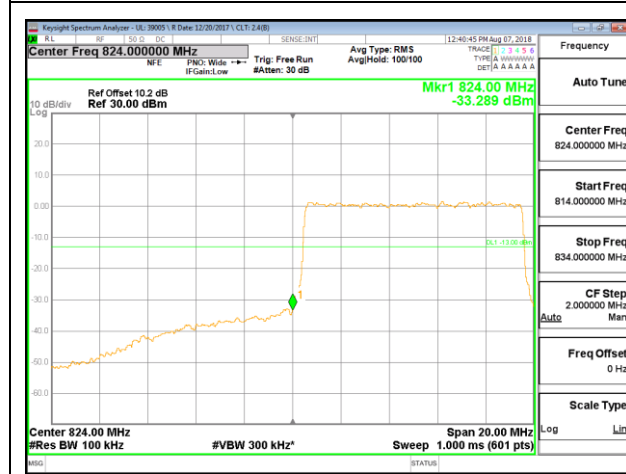

LTE B5 3MHz 16QAM High Channel RB15-0

LTE B5 5MHz QPSK Low Channel RB1-0

LTE B5 5MHz QPSK High Channel RB1-0

LTE B5 5MHz QPSK Low Channel RB25-0

LTE B5 5MHz QPSK High Channel RB25-0

LTE B5 5MHz 16QAM Low Channel RB1-0

LTE B5 5MHz 16QAM High Channel RB1-0

LTE B5 5MHz 16QAM Low Channel RB25-0

LTE B5 5MHz 16QAM High Channel RB25-0

LTE B5 10MHz QPSK Low Channel RB1-0

LTE B5 10MHz QPSK High Channel RB1-0

LTE B5 10MHz QPSK Low Channel RB50-0

LTE B5 10MHz QPSK High Channel RB50-0

LTE B5 10MHz 16QAM Low Channel RB1-0

LTE B5 10MHz 16QAM High Channel RB1-0

LTE B5 10MHz 16QAM Low Channel RB50-0

LTE B5 10MHz 16QAM High Channel RB50-0

10.2.8. LTE BAND 12 BANDEDGE