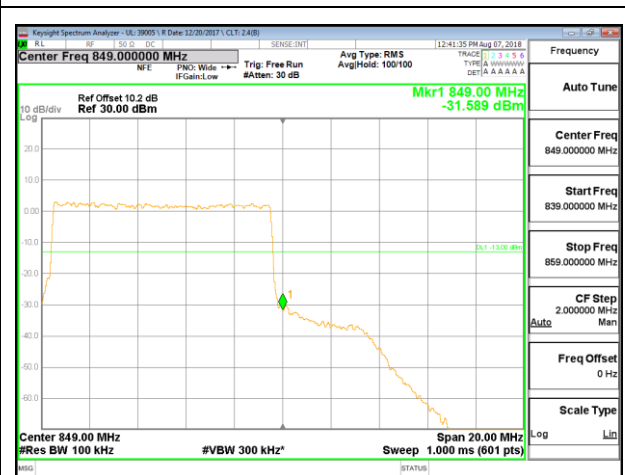

LTE B5 3MHz 16QAM High Channel RB15-0

LTE B5 5MHz QPSK Low Channel RB1-0

LTE B5 5MHz QPSK High Channel RB1-0

LTE B5 5MHz QPSK Low Channel RB25-0

LTE B5 5MHz QPSK High Channel RB25-0

LTE B5 5MHz 16QAM Low Channel RB1-0

LTE B5 5MHz 16QAM High Channel RB1-0

LTE B5 5MHz 16QAM Low Channel RB25-0

LTE B5 5MHz 16QAM High Channel RB25-0

LTE B5 10MHz QPSK Low Channel RB1-0

LTE B5 10MHz QPSK High Channel RB1-0

LTE B5 10MHz QPSK Low Channel RB50-0

LTE B5 10MHz QPSK High Channel RB50-0

LTE B5 10MHz 16QAM Low Channel RB1-0

LTE B5 10MHz 16QAM High Channel RB1-0

LTE B5 10MHz 16QAM Low Channel RB50-0

LTE B5 10MHz 16QAM High Channel RB50-0

10.2.8. LTE BAND 12 BANDEDGE