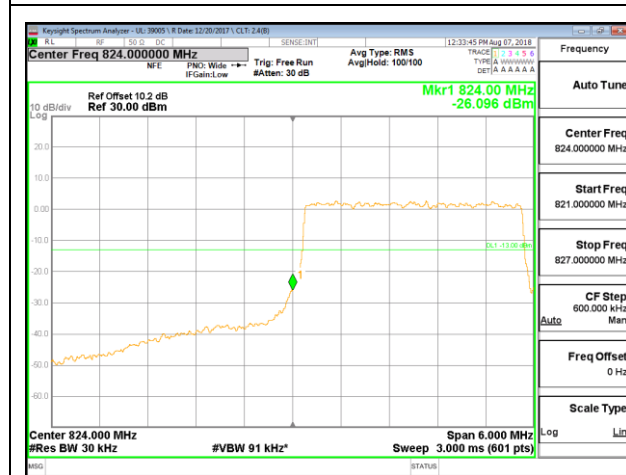

LTE B2 20MHz 16QAM Low Channel RB100-0

LTE B2 20MHz 16QAM High Channel RB100-0

10.2.7. LTE BAND 5 BANDEDGE

LTE B5 1.4MHz QPSK Low Channel RB1-0

LTE B5 1.4MHz QPSK High Channel RB1-0

LTE B5 1.4MHz QPSK Low Channel RB6-0

LTE B5 1.4MHz QPSK High Channel RB6-0

LTE B5 1.4MHz 16QAM Low Channel RB1-0

LTE B5 1.4MHz 16QAM High Channel RB1-0

LTE B5 1.4MHz 16QAM Low Channel RB6-0

LTE B5 1.4MHz 16QAM High Channel RB6-0

LTE B5 3MHz QPSK Low Channel RB1-0

LTE B5 3MHz QPSK High Channel RB1-0

LTE B5 3MHz QPSK Low Channel RB15-0

LTE B5 3MHz QPSK High Channel RB15-0

LTE B5 3MHz 16QAM Low Channel RB1-0

LTE B5 3MHz 16QAM High Channel RB1-0

LTE B5 3MHz 16QAM Low Channel RB15-0