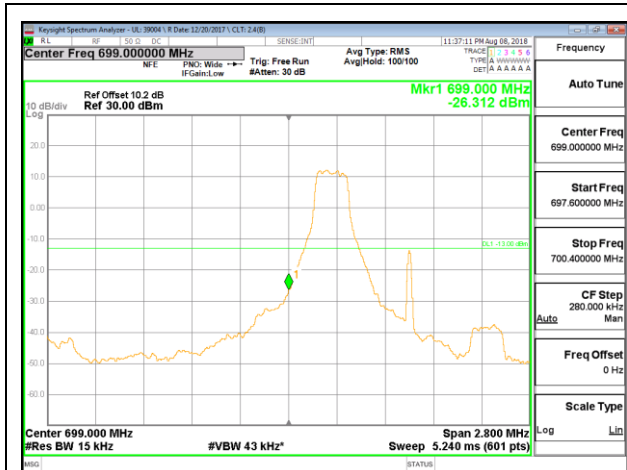

LTE B5 5MHz 16QAM High Channel RB1-0

LTE B5 5MHz 16QAM Low Channel RB25-0

LTE B5 5MHz 16QAM High Channel RB25-0

LTE B5 10MHz QPSK Low Channel RB1-0

LTE B5 10MHz QPSK High Channel RB1-0

LTE B5 10MHz QPSK Low Channel RB50-0

LTE B5 10MHz QPSK High Channel RB50-0

LTE B5 10MHz 16QAM Low Channel RB1-0

LTE B5 10MHz 16QAM High Channel RB1-0

LTE B5 10MHz 16QAM Low Channel RB50-0

LTE B5 10MHz 16QAM High Channel RB50-0

10.2.8. LTE BAND 12 BANDEDGE

LTE B12 1.4MHz QPSK Low Channel RB1-0

LTE B12 1.4MHz QPSK High Channel RB1-0

LTE B12 1.4MHz QPSK Low Channel RB6-0

LTE B12 1.4MHz QPSK High Channel RB6-0

LTE B12 1.4MHz 16QAM Low Channel RB1-0

LTE B12 1.4MHz 16QAM High Channel RB1-0