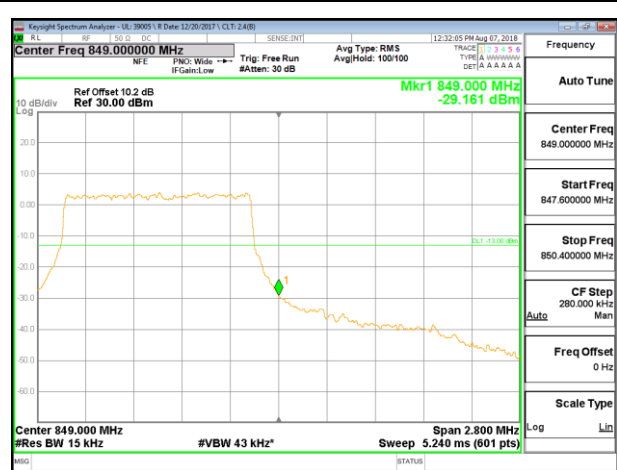

LTE B2 20MHz QPSK Low Channel RB1-0

LTE B2 20MHz QPSK High Channel RB1-0

LTE B2 20MHz QPSK Low Channel RB100-0

LTE B2 20MHz QPSK High Channel RB100-0

LTE B2 20MHz 16QAM Low Channel RB1-0

LTE B2 20MHz 16QAM High Channel RB1-0

LTE B2 20MHz 16QAM Low Channel RB100-0

LTE B2 20MHz 16QAM High Channel RB100-0

10.2.7. LTE BAND 5 BANDEDGE

LTE B5 1.4MHz QPSK Low Channel RB1-0

LTE B5 1.4MHz QPSK High Channel RB1-0

LTE B5 1.4MHz QPSK Low Channel RB6-0

LTE B5 1.4MHz QPSK High Channel RB6-0

LTE B5 1.4MHz 16QAM Low Channel RB1-0

LTE B5 1.4MHz 16QAM High Channel RB1-0

LTE B5 1.4MHz 16QAM Low Channel RB6-0

LTE B5 1.4MHz 16QAM High Channel RB6-0

LTE B5 3MHz QPSK Low Channel RB1-0

LTE B5 3MHz QPSK High Channel RB1-0

LTE B5 3MHz QPSK Low Channel RB15-0

LTE B5 3MHz QPSK High Channel RB15-0

LTE B5 3MHz 16QAM Low Channel RB1-0

LTE B5 3MHz 16QAM High Channel RB1-0

LTE B5 3MHz 16QAM Low Channel RB15-0