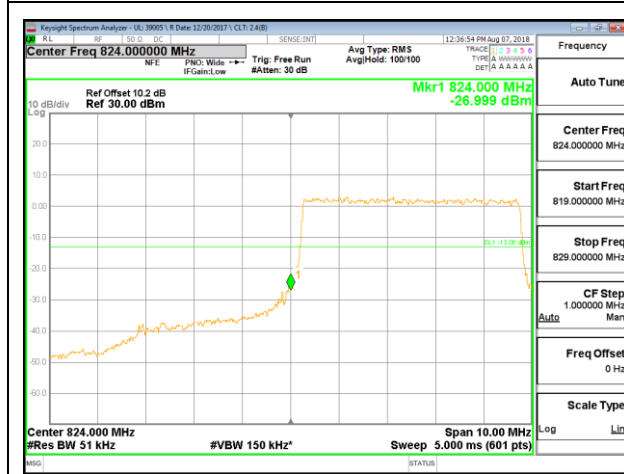

LTE B5 1.4MHz QPSK High Channel RB6-0

LTE B5 1.4MHz 16QAM Low Channel RB1-0

LTE B5 1.4MHz 16QAM High Channel RB1-0

LTE B5 1.4MHz 16QAM Low Channel RB6-0

LTE B5 1.4MHz 16QAM High Channel RB6-0

LTE B5 3MHz QPSK Low Channel RB1-0

LTE B5 3MHz QPSK High Channel RB1-0

LTE B5 3MHz QPSK Low Channel RB15-0

LTE B5 3MHz QPSK High Channel RB15-0

LTE B5 3MHz 16QAM Low Channel RB1-0

LTE B5 3MHz 16QAM High Channel RB1-0

LTE B5 3MHz 16QAM Low Channel RB15-0

LTE B5 3MHz 16QAM High Channel RB15-0

LTE B5 5MHz QPSK Low Channel RB1-0

LTE B5 5MHz QPSK High Channel RB1-0

LTE B5 5MHz QPSK Low Channel RB25-0

LTE B5 5MHz QPSK High Channel RB25-0

LTE B5 5MHz 16QAM Low Channel RB1-0