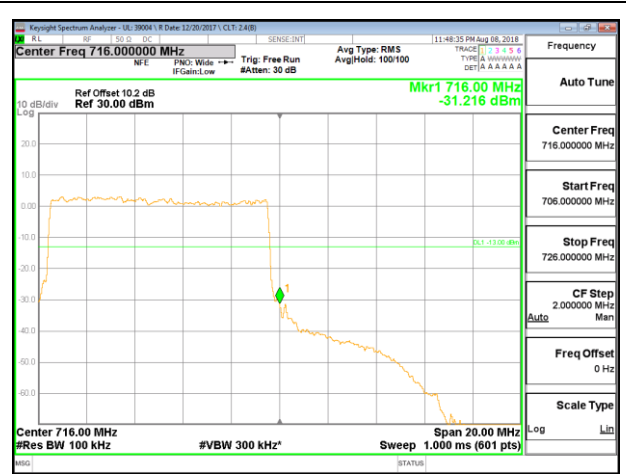

LTE B12 5MHz QPSK Low Channel RB25-0

LTE B12 5MHz QPSK High Channel RB25-0

LTE B12 5MHz 16QAM Low Channel RB1-0

LTE B12 5MHz 16QAM High Channel RB1-0

LTE B12 5MHz 16QAM Low Channel RB25-0

LTE B12 5MHz 16QAM High Channel RB25-0

LTE B12 10MHz QPSK Low Channel RB1-0

LTE B12 10MHz QPSK High Channel RB1-0

LTE B12 10MHz QPSK Low Channel RB50-0

LTE B12 10MHz QPSK High Channel RB50-0

LTE B12 10MHz 16QAM Low Channel RB1-0

LTE B12 10MHz 16QAM High Channel RB1-0