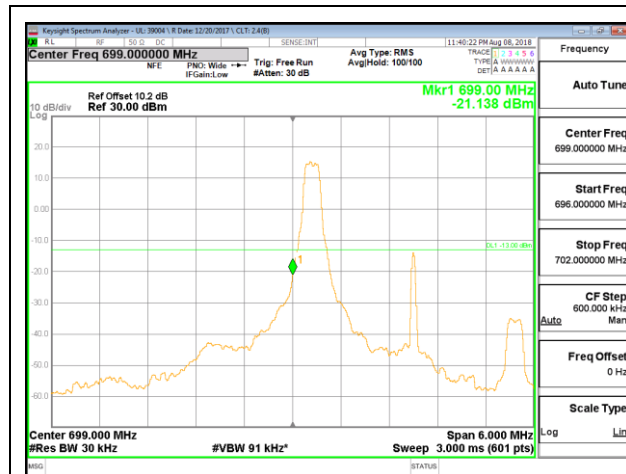

LTE B12 3MHz QPSK Low Channel RB1-0