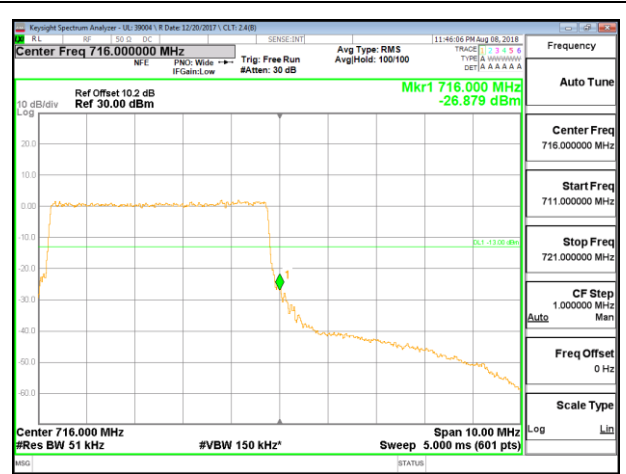

LTE B12 5MHz QPSK Low Channel RB25-0

LTE B12 5MHz QPSK High Channel RB25-0

LTE B12 5MHz 16QAM Low Channel RB1-0

LTE B12 5MHz 16QAM High Channel RB1-0

LTE B12 5MHz 16QAM Low Channel RB25-0

LTE B12 5MHz 16QAM High Channel RB25-0

LTE B12 10MHz QPSK Low Channel RB1-0

LTE B12 10MHz QPSK High Channel RB1-0

LTE B12 10MHz QPSK Low Channel RB50-0

LTE B12 10MHz QPSK High Channel RB50-0

LTE B12 10MHz 16QAM Low Channel RB1-0

LTE B12 10MHz 16QAM High Channel RB1-0