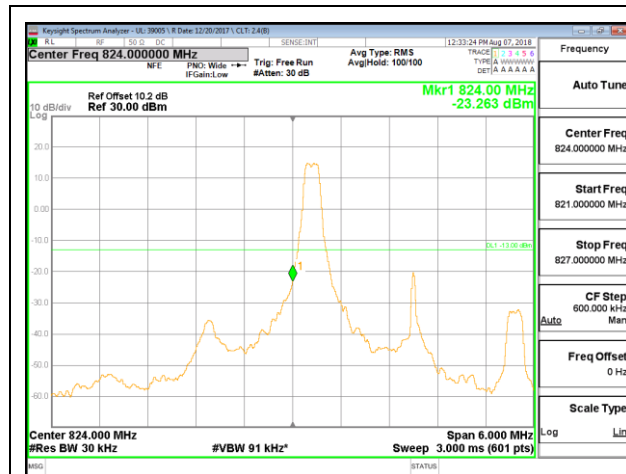

LTE B2 20MHz 16QAM Low Channel RB100-0

LTE B2 20MHz 16QAM High Channel RB100-0

10.2.7. LTE BAND 5 BANDEDGE

LTE B5 1.4MHz QPSK Low Channel RB1-0

LTE B5 1.4MHz QPSK High Channel RB1-0

LTE B5 1.4MHz QPSK Low Channel RB6-0

LTE B5 1.4MHz QPSK High Channel RB6-0

LTE B5 1.4MHz 16QAM Low Channel RB1-0

LTE B5 1.4MHz 16QAM High Channel RB1-0

LTE B5 1.4MHz 16QAM Low Channel RB6-0

LTE B5 1.4MHz 16QAM High Channel RB6-0

LTE B5 3MHz QPSK Low Channel RB1-0

LTE B5 3MHz QPSK High Channel RB1-0

LTE B5 3MHz QPSK Low Channel RB15-0

LTE B5 3MHz QPSK High Channel RB15-0

LTE B5 3MHz 16QAM Low Channel RB1-0

LTE B5 3MHz 16QAM High Channel RB1-0

LTE B5 3MHz 16QAM Low Channel RB15-0

LTE B5 3MHz 16QAM High Channel RB15-0

LTE B5 5MHz QPSK Low Channel RB1-0

LTE B5 5MHz QPSK High Channel RB1-0

LTE B5 5MHz QPSK Low Channel RB25-0

LTE B5 5MHz QPSK High Channel RB25-0

LTE B5 5MHz 16QAM Low Channel RB1-0