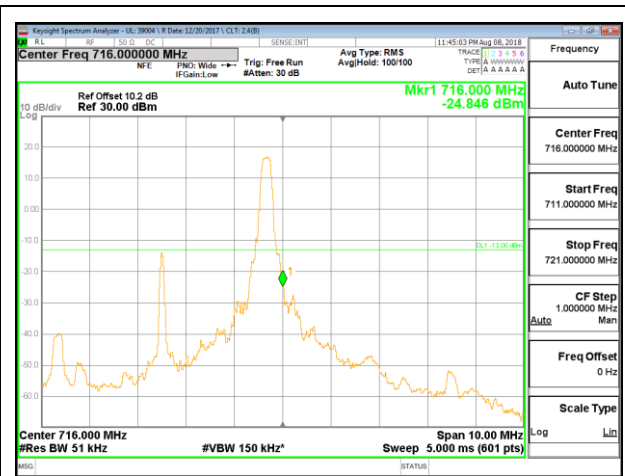

LTE B12 3MHz 16QAM Low Channel RB1-0

LTE B12 3MHz 16QAM High Channel RB1-0

LTE B12 3MHz 16QAM Low Channel RB15-0

LTE B12 3MHz 16QAM High Channel RB15-0

LTE B12 5MHz QPSK Low Channel RB1-0

LTE B12 5MHz QPSK High Channel RB1-0