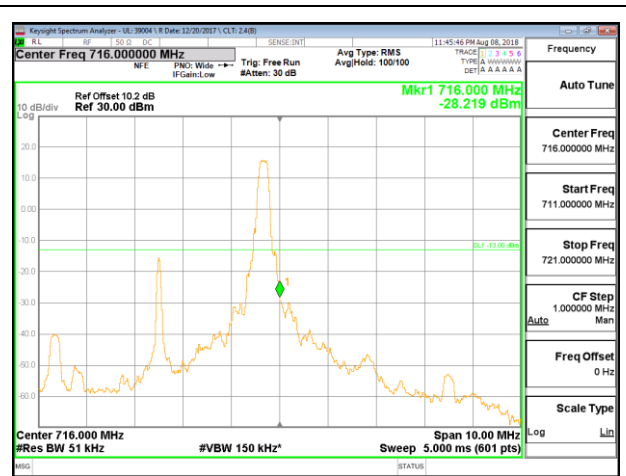

LTE B12 5MHz 16QAM High Channel RB1-0