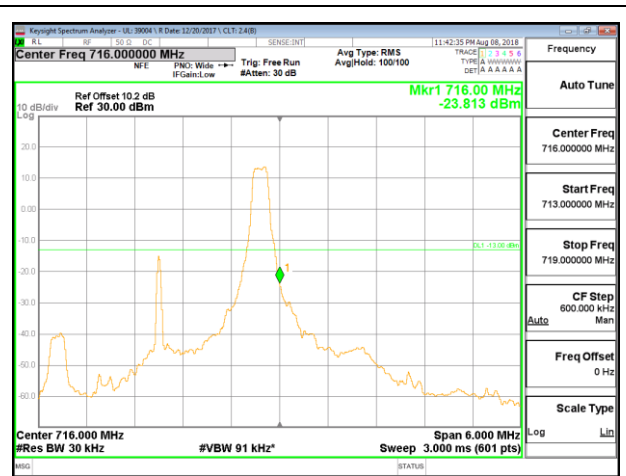

LTE B12 3MHz 16QAM High Channel RB1-0