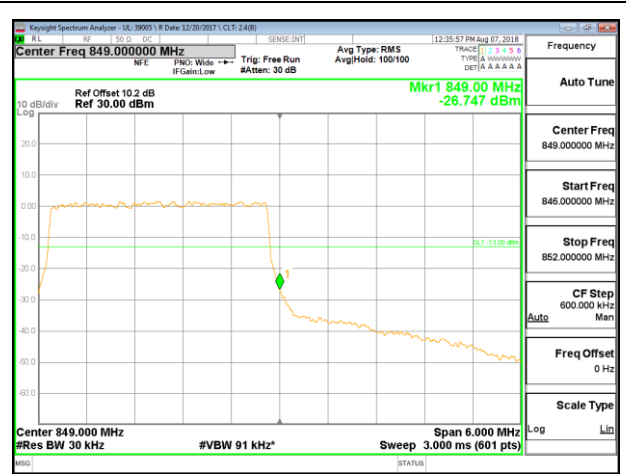

LTE B5 1.4MHz QPSK High Channel RB6-0

LTE B5 1.4MHz 16QAM Low Channel RB1-0

LTE B5 1.4MHz 16QAM High Channel RB1-0

LTE B5 1.4MHz 16QAM Low Channel RB6-0

LTE B5 1.4MHz 16QAM High Channel RB6-0

LTE B5 3MHz QPSK Low Channel RB1-0

LTE B5 3MHz QPSK High Channel RB1-0

LTE B5 3MHz QPSK Low Channel RB15-0

LTE B5 3MHz QPSK High Channel RB15-0

LTE B5 3MHz 16QAM Low Channel RB1-0

LTE B5 3MHz 16QAM High Channel RB1-0

LTE B5 3MHz 16QAM Low Channel RB15-0

LTE B5 3MHz 16QAM High Channel RB15-0

LTE B5 5MHz QPSK Low Channel RB1-0

LTE B5 5MHz QPSK High Channel RB1-0

LTE B5 5MHz QPSK Low Channel RB25-0

LTE B5 5MHz QPSK High Channel RB25-0

LTE B5 5MHz 16QAM Low Channel RB1-0