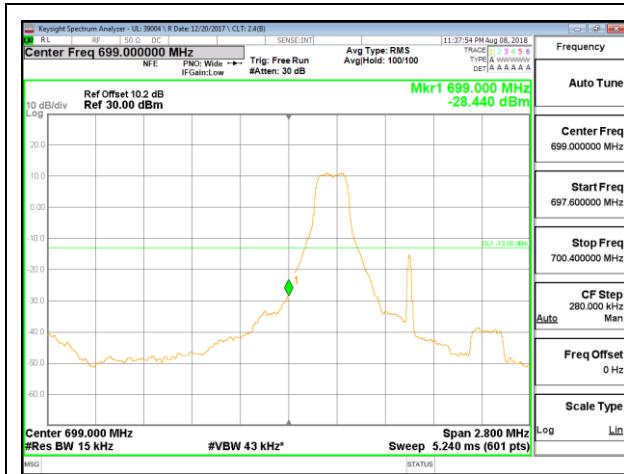

LTE B5 10MHz QPSK High Channel RB50-0

LTE B5 10MHz 16QAM Low Channel RB1-0

LTE B5 10MHz 16QAM High Channel RB1-0

LTE B5 10MHz 16QAM Low Channel RB50-0

LTE B5 10MHz 16QAM High Channel RB50-0

10.2.8. LTE BAND 12 BANDEDGE

LTE B12 1.4MHz QPSK Low Channel RB1-0

LTE B12 1.4MHz QPSK High Channel RB1-0

LTE B12 1.4MHz QPSK Low Channel RB6-0

LTE B12 1.4MHz QPSK High Channel RB6-0

LTE B12 1.4MHz 16QAM Low Channel RB1-0

LTE B12 1.4MHz 16QAM High Channel RB1-0