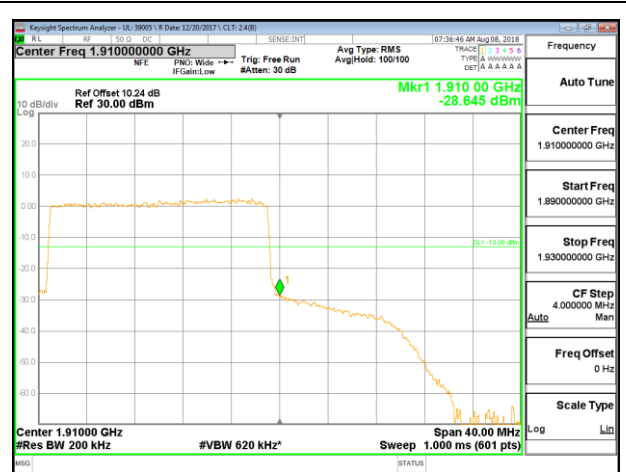

LTE B2 20MHz QPSK Low Channel RB1-0

LTE B2 20MHz QPSK High Channel RB1-0

LTE B2 20MHz QPSK Low Channel RB100-0

LTE B2 20MHz QPSK High Channel RB100-0

LTE B2 20MHz 16QAM Low Channel RB1-0

LTE B2 20MHz 16QAM High Channel RB1-0

LTE B2 20MHz 16QAM Low Channel RB100-0

LTE B2 20MHz 16QAM High Channel RB100-0

10.2.7. LTE BAND 5 BANDEDGE

LTE B5 1.4MHz QPSK Low Channel RB1-0

LTE B5 1.4MHz QPSK High Channel RB1-0

LTE B5 1.4MHz QPSK Low Channel RB6-0

LTE B5 1.4MHz QPSK High Channel RB6-0

LTE B5 1.4MHz 16QAM Low Channel RB1-0

LTE B5 1.4MHz 16QAM High Channel RB1-0

LTE B5 1.4MHz 16QAM Low Channel RB6-0

LTE B5 1.4MHz 16QAM High Channel RB6-0

LTE B5 3MHz QPSK Low Channel RB1-0