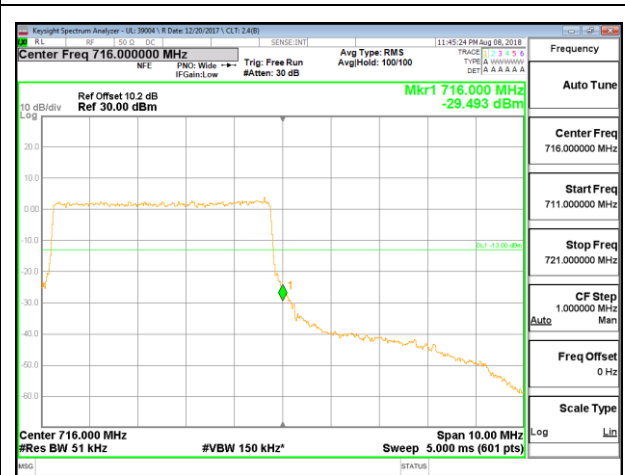

LTE B12 5MHz QPSK High Channel RB25-0