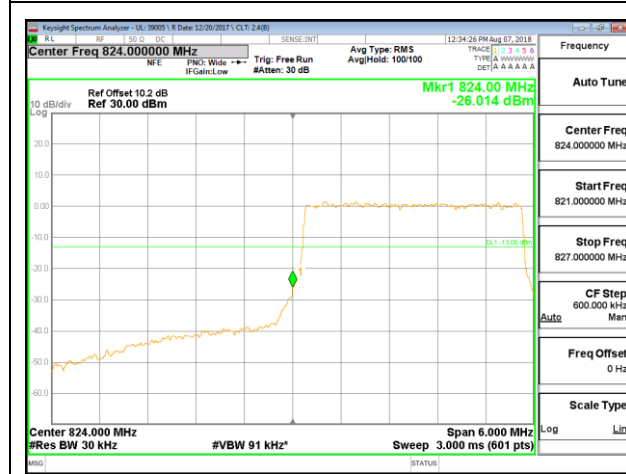

LTE B5 1.4MHz QPSK High Channel RB6-0

LTE B5 1.4MHz 16QAM Low Channel RB1-0

LTE B5 1.4MHz 16QAM High Channel RB1-0

LTE B5 1.4MHz 16QAM Low Channel RB6-0

LTE B5 1.4MHz 16QAM High Channel RB6-0

LTE B5 3MHz QPSK Low Channel RB1-0

LTE B5 3MHz QPSK High Channel RB1-0

LTE B5 3MHz QPSK Low Channel RB15-0

LTE B5 3MHz QPSK High Channel RB15-0

LTE B5 3MHz 16QAM Low Channel RB1-0

LTE B5 3MHz 16QAM High Channel RB1-0

LTE B5 3MHz 16QAM Low Channel RB15-0

LTE B5 3MHz 16QAM High Channel RB15-0

LTE B5 5MHz QPSK Low Channel RB1-0

LTE B5 5MHz QPSK High Channel RB1-0

LTE B5 5MHz QPSK Low Channel RB25-0

LTE B5 5MHz QPSK High Channel RB25-0

LTE B5 5MHz 16QAM Low Channel RB1-0