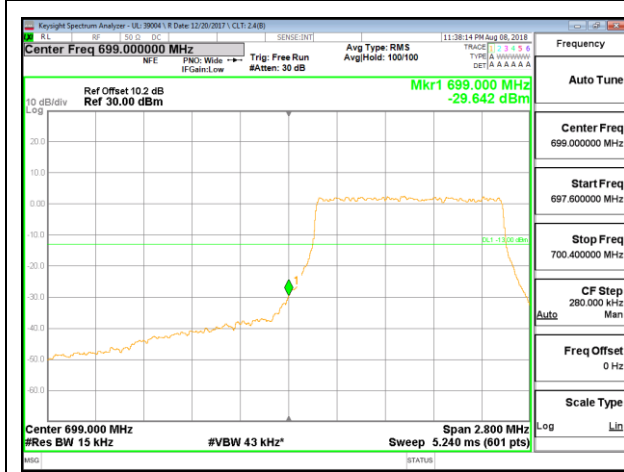

LTE B5 10MHz QPSK High Channel RB50-0

LTE B5 10MHz 16QAM Low Channel RB1-0

LTE B5 10MHz 16QAM High Channel RB1-0

LTE B5 10MHz 16QAM Low Channel RB50-0

LTE B5 10MHz 16QAM High Channel RB50-0

10.2.8. LTE BAND 12 BANDEDGE

LTE B12 1.4MHz QPSK Low Channel RB1-0

LTE B12 1.4MHz QPSK High Channel RB1-0

LTE B12 1.4MHz QPSK Low Channel RB6-0

LTE B12 1.4MHz QPSK High Channel RB6-0

LTE B12 1.4MHz 16QAM Low Channel RB1-0

LTE B12 1.4MHz 16QAM High Channel RB1-0