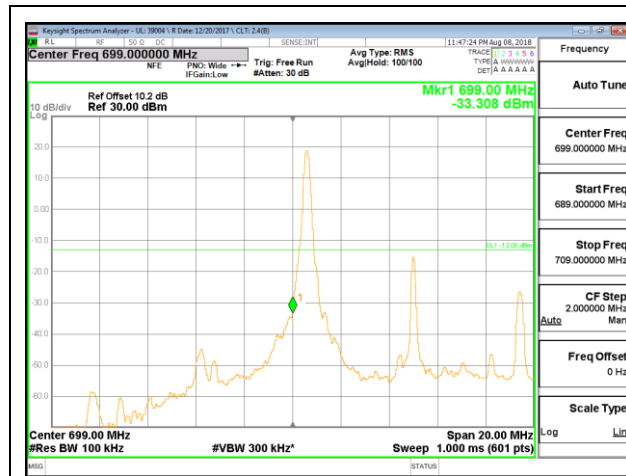

LTE B12 10MHz QPSK Low Channel RB1-0

LTE B12 10MHz QPSK High Channel RB1-0

LTE B12 10MHz QPSK Low Channel RB50-0

LTE B12 10MHz QPSK High Channel RB50-0

LTE B12 10MHz 16QAM Low Channel RB1-0

LTE B12 10MHz 16QAM High Channel RB1-0

LTE B12 10MHz 16QAM Low Channel RB50-0

LTE B12 10MHz 16QAM High Channel RB50-0