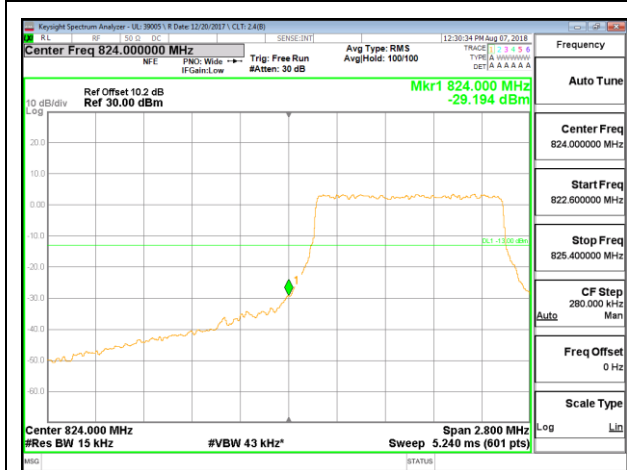

LTE B2 20MHz QPSK Low Channel RB1-0

LTE B2 20MHz QPSK High Channel RB1-0

LTE B2 20MHz QPSK Low Channel RB100-0

LTE B2 20MHz QPSK High Channel RB100-0

LTE B2 20MHz 16QAM Low Channel RB1-0

LTE B2 20MHz 16QAM High Channel RB1-0

LTE B2 20MHz 16QAM Low Channel RB100-0

LTE B2 20MHz 16QAM High Channel RB100-0

10.2.7. LTE BAND 5 BANDEDGE

LTE B5 1.4MHz QPSK Low Channel RB1-0

LTE B5 1.4MHz QPSK High Channel RB1-0

LTE B5 1.4MHz QPSK Low Channel RB6-0

LTE B5 1.4MHz QPSK High Channel RB6-0

LTE B5 1.4MHz 16QAM Low Channel RB1-0

LTE B5 1.4MHz 16QAM High Channel RB1-0

LTE B5 1.4MHz 16QAM Low Channel RB6-0

LTE B5 1.4MHz 16QAM High Channel RB6-0

LTE B5 3MHz QPSK Low Channel RB1-0

LTE B5 3MHz QPSK High Channel RB1-0

LTE B5 3MHz QPSK Low Channel RB15-0

LTE B5 3MHz QPSK High Channel RB15-0

LTE B5 3MHz 16QAM Low Channel RB1-0

LTE B5 3MHz 16QAM High Channel RB1-0

LTE B5 3MHz 16QAM Low Channel RB15-0