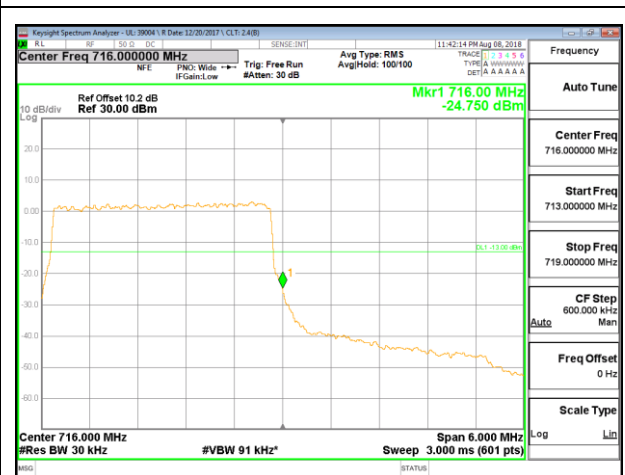

LTE B12 1.4MHz 16QAM Low Channel RB6-0

LTE B12 1.4MHz 16QAM High Channel RB6-0

LTE B12 3MHz QPSK Low Channel RB1-0

LTE B12 3MHz QPSK High Channel RB1-0

LTE B12 3MHz QPSK Low Channel RB15-0

LTE B12 3MHz QPSK High Channel RB15-0