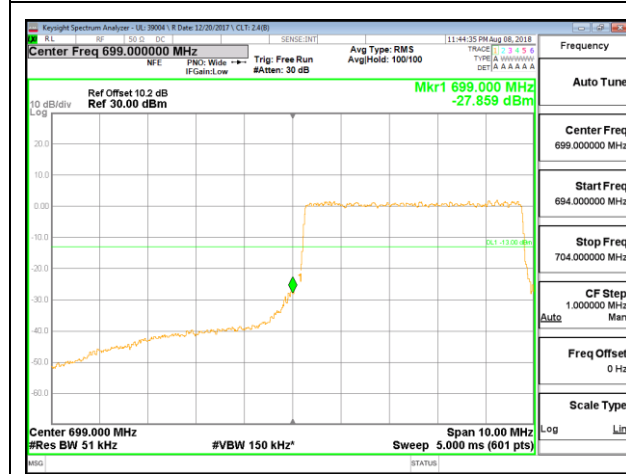

LTE B12 5MHz QPSK Low Channel RB25-0

LTE B12 5MHz QPSK High Channel RB25-0

LTE B12 5MHz 16QAM Low Channel RB1-0

LTE B12 5MHz 16QAM High Channel RB1-0

LTE B12 5MHz 16QAM Low Channel RB25-0

LTE B12 5MHz 16QAM High Channel RB25-0

LTE B12 10MHz QPSK Low Channel RB1-0

LTE B12 10MHz QPSK High Channel RB1-0

LTE B12 10MHz QPSK Low Channel RB50-0

LTE B12 10MHz QPSK High Channel RB50-0

LTE B12 10MHz 16QAM Low Channel RB1-0

LTE B12 10MHz 16QAM High Channel RB1-0