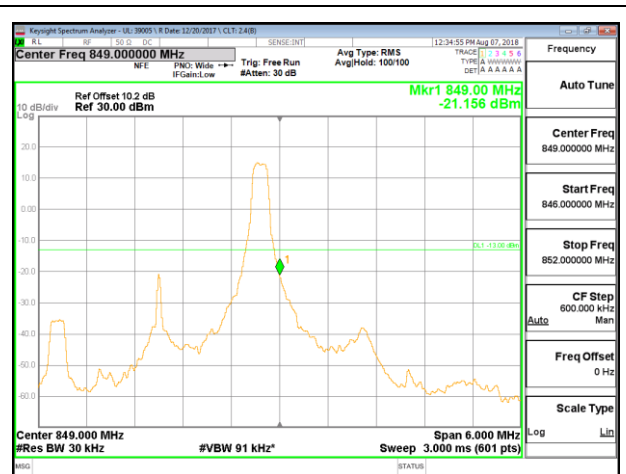

LTE B2 20MHz 16QAM Low Channel RB100-0

LTE B2 20MHz 16QAM High Channel RB100-0

10.2.7. LTE BAND 5 BANDEDGE

LTE B5 1.4MHz QPSK Low Channel RB1-0

LTE B5 1.4MHz QPSK High Channel RB1-0

LTE B5 1.4MHz QPSK Low Channel RB6-0

LTE B5 1.4MHz QPSK High Channel RB6-0

LTE B5 1.4MHz 16QAM Low Channel RB1-0

LTE B5 1.4MHz 16QAM High Channel RB1-0

LTE B5 1.4MHz 16QAM Low Channel RB6-0

LTE B5 1.4MHz 16QAM High Channel RB6-0

LTE B5 3MHz QPSK Low Channel RB1-0

LTE B5 3MHz QPSK High Channel RB1-0

LTE B5 3MHz QPSK Low Channel RB15-0

LTE B5 3MHz QPSK High Channel RB15-0

LTE B5 3MHz 16QAM Low Channel RB1-0

LTE B5 3MHz 16QAM High Channel RB1-0

LTE B5 3MHz 16QAM Low Channel RB15-0