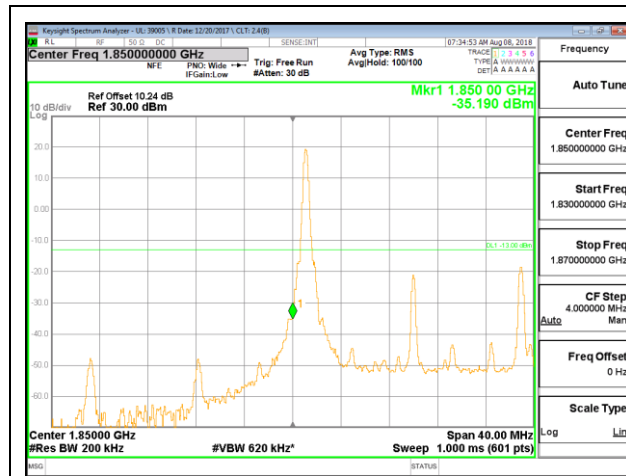

LTE B2 20MHz QPSK Low Channel RB1-0

LTE B2 20MHz QPSK High Channel RB1-0

LTE B2 20MHz QPSK Low Channel RB100-0

LTE B2 20MHz QPSK High Channel RB100-0

LTE B2 20MHz 16QAM Low Channel RB1-0

LTE B2 20MHz 16QAM High Channel RB1-0

LTE B2 20MHz 16QAM Low Channel RB100-0

LTE B2 20MHz 16QAM High Channel RB100-0

10.2.7. LTE BAND 5 BANDEDGE

LTE B5 1.4MHz QPSK Low Channel RB1-0

LTE B5 1.4MHz QPSK High Channel RB1-0

LTE B5 1.4MHz QPSK Low Channel RB6-0

LTE B5 1.4MHz QPSK High Channel RB6-0

LTE B5 1.4MHz 16QAM Low Channel RB1-0

LTE B5 1.4MHz 16QAM High Channel RB1-0

LTE B5 1.4MHz 16QAM Low Channel RB6-0

LTE B5 1.4MHz 16QAM High Channel RB6-0

LTE B5 3MHz QPSK Low Channel RB1-0