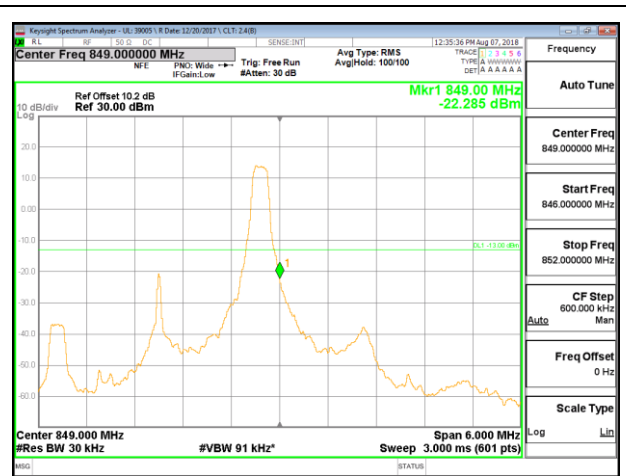

LTE B5 1.4MHz QPSK High Channel RB6-0

LTE B5 1.4MHz 16QAM Low Channel RB1-0

LTE B5 1.4MHz 16QAM High Channel RB1-0

LTE B5 1.4MHz 16QAM Low Channel RB6-0

LTE B5 1.4MHz 16QAM High Channel RB6-0

LTE B5 3MHz QPSK Low Channel RB1-0

LTE B5 3MHz QPSK High Channel RB1-0

LTE B5 3MHz QPSK Low Channel RB15-0

LTE B5 3MHz QPSK High Channel RB15-0

LTE B5 3MHz 16QAM Low Channel RB1-0

LTE B5 3MHz 16QAM High Channel RB1-0

LTE B5 3MHz 16QAM Low Channel RB15-0

LTE B5 3MHz 16QAM High Channel RB15-0

LTE B5 5MHz QPSK Low Channel RB1-0

LTE B5 5MHz QPSK High Channel RB1-0

LTE B5 5MHz QPSK Low Channel RB25-0

LTE B5 5MHz QPSK High Channel RB25-0

LTE B5 5MHz 16QAM Low Channel RB1-0