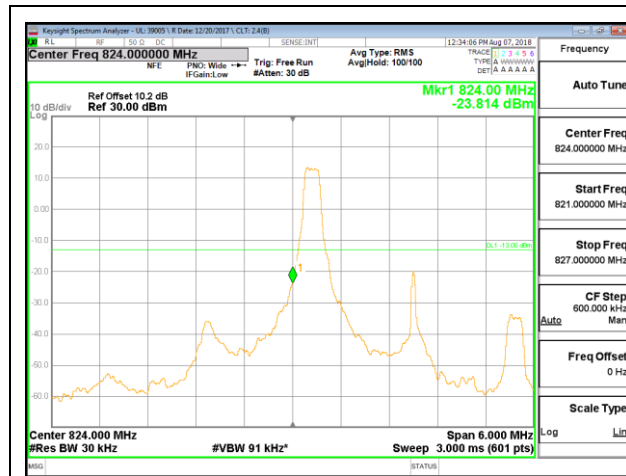

LTE B2 20MHz 16QAM Low Channel RB100-0

LTE B2 20MHz 16QAM High Channel RB100-0

10.2.7. LTE BAND 5 BANDEDGE

LTE B5 1.4MHz QPSK Low Channel RB1-0

LTE B5 1.4MHz QPSK High Channel RB1-0

LTE B5 1.4MHz QPSK Low Channel RB6-0

LTE B5 1.4MHz QPSK High Channel RB6-0

LTE B5 1.4MHz 16QAM Low Channel RB1-0

LTE B5 1.4MHz 16QAM High Channel RB1-0

LTE B5 1.4MHz 16QAM Low Channel RB6-0

LTE B5 1.4MHz 16QAM High Channel RB6-0

LTE B5 3MHz QPSK Low Channel RB1-0

LTE B5 3MHz QPSK High Channel RB1-0

LTE B5 3MHz QPSK Low Channel RB15-0

LTE B5 3MHz QPSK High Channel RB15-0

LTE B5 3MHz 16QAM Low Channel RB1-0

LTE B5 3MHz 16QAM High Channel RB1-0

LTE B5 3MHz 16QAM Low Channel RB15-0