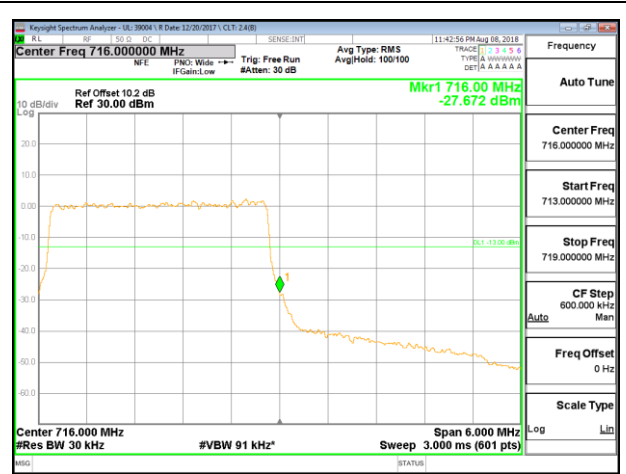

LTE B12 3MHz 16QAM High Channel RB15-0