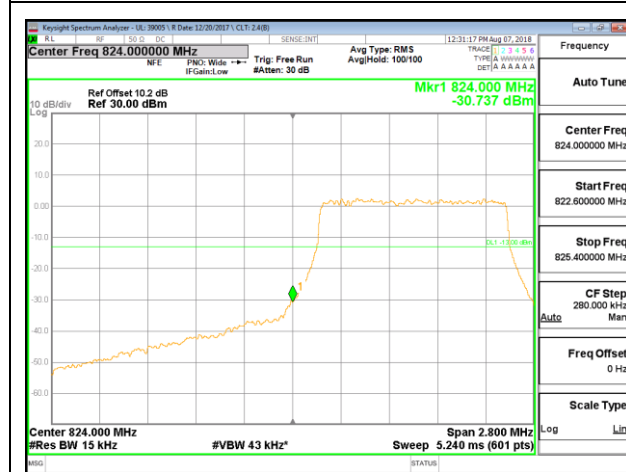

LTE B2 20MHz QPSK Low Channel RB1-0

LTE B2 20MHz QPSK High Channel RB1-0

LTE B2 20MHz QPSK Low Channel RB100-0

LTE B2 20MHz QPSK High Channel RB100-0

LTE B2 20MHz 16QAM Low Channel RB1-0

LTE B2 20MHz 16QAM High Channel RB1-0

LTE B2 20MHz 16QAM Low Channel RB100-0

LTE B2 20MHz 16QAM High Channel RB100-0

10.2.7. LTE BAND 5 BANDEDGE

LTE B5 1.4MHz QPSK Low Channel RB1-0

LTE B5 1.4MHz QPSK High Channel RB1-0

LTE B5 1.4MHz QPSK Low Channel RB6-0

LTE B5 1.4MHz QPSK High Channel RB6-0

LTE B5 1.4MHz 16QAM Low Channel RB1-0

LTE B5 1.4MHz 16QAM High Channel RB1-0

LTE B5 1.4MHz 16QAM Low Channel RB6-0

LTE B5 1.4MHz 16QAM High Channel RB6-0

LTE B5 3MHz QPSK Low Channel RB1-0

LTE B5 3MHz QPSK High Channel RB1-0

LTE B5 3MHz QPSK Low Channel RB15-0

LTE B5 3MHz QPSK High Channel RB15-0

LTE B5 3MHz 16QAM Low Channel RB1-0

LTE B5 3MHz 16QAM High Channel RB1-0

LTE B5 3MHz 16QAM Low Channel RB15-0