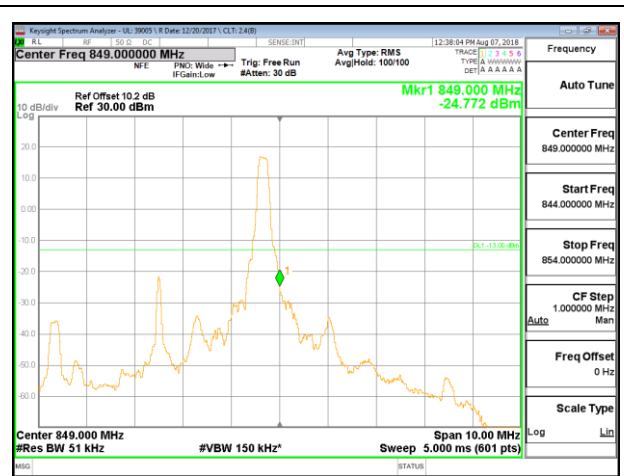

LTE B5 1.4MHz QPSK High Channel RB6-0

LTE B5 1.4MHz 16QAM Low Channel RB1-0

LTE B5 1.4MHz 16QAM High Channel RB1-0

LTE B5 1.4MHz 16QAM Low Channel RB6-0

LTE B5 1.4MHz 16QAM High Channel RB6-0

LTE B5 3MHz QPSK Low Channel RB1-0

LTE B5 3MHz QPSK High Channel RB1-0

LTE B5 3MHz QPSK Low Channel RB15-0

LTE B5 3MHz QPSK High Channel RB15-0

LTE B5 3MHz 16QAM Low Channel RB1-0

LTE B5 3MHz 16QAM High Channel RB1-0

LTE B5 3MHz 16QAM Low Channel RB15-0

LTE B5 3MHz 16QAM High Channel RB15-0

LTE B5 5MHz QPSK Low Channel RB1-0

LTE B5 5MHz QPSK High Channel RB1-0

LTE B5 5MHz QPSK Low Channel RB25-0

LTE B5 5MHz QPSK High Channel RB25-0

LTE B5 5MHz 16QAM Low Channel RB1-0