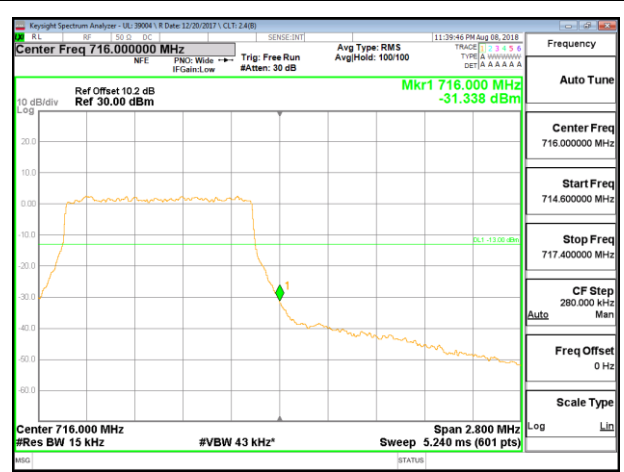

LTE B12 1.4MHz 16QAM High Channel RB6-0