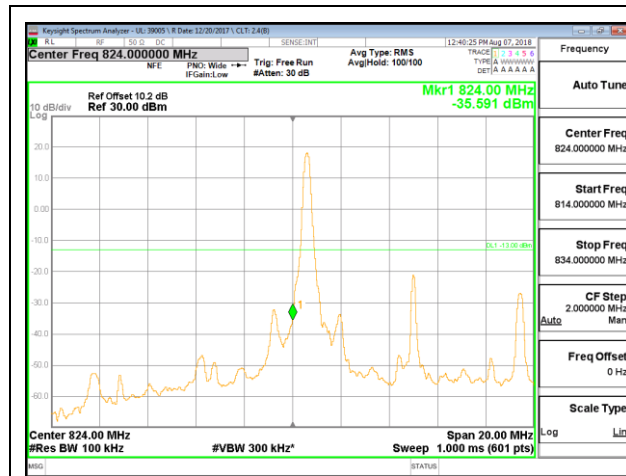

LTE B5 5MHz 16QAM High Channel RB1-0

LTE B5 5MHz 16QAM Low Channel RB25-0

LTE B5 5MHz 16QAM High Channel RB25-0

LTE B5 10MHz QPSK Low Channel RB1-0

LTE B5 10MHz QPSK High Channel RB1-0

LTE B5 10MHz QPSK Low Channel RB50-0

LTE B5 10MHz QPSK High Channel RB50-0

LTE B5 10MHz 16QAM Low Channel RB1-0

LTE B5 10MHz 16QAM High Channel RB1-0

LTE B5 10MHz 16QAM Low Channel RB50-0

LTE B5 10MHz 16QAM High Channel RB50-0

10.2.8. LTE BAND 12 BANDEDGE