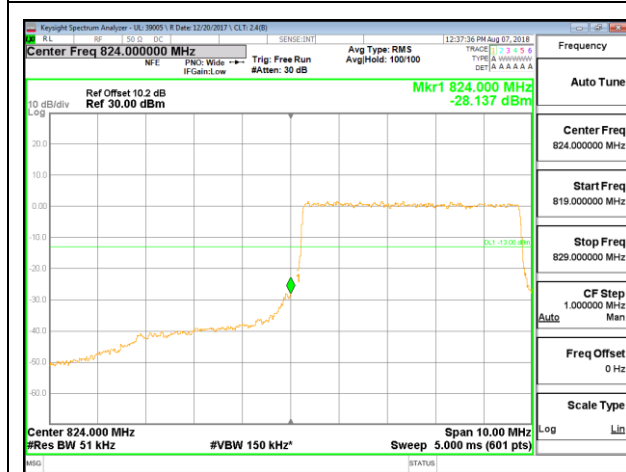

LTE B5 3MHz QPSK High Channel RB1-0

LTE B5 3MHz QPSK Low Channel RB15-0

LTE B5 3MHz QPSK High Channel RB15-0

LTE B5 3MHz 16QAM Low Channel RB1-0

LTE B5 3MHz 16QAM High Channel RB1-0

LTE B5 3MHz 16QAM Low Channel RB15-0

LTE B5 3MHz 16QAM High Channel RB15-0

LTE B5 5MHz QPSK Low Channel RB1-0

LTE B5 5MHz QPSK High Channel RB1-0

LTE B5 5MHz QPSK Low Channel RB25-0

LTE B5 5MHz QPSK High Channel RB25-0

LTE B5 5MHz 16QAM Low Channel RB1-0

LTE B5 5MHz 16QAM High Channel RB1-0

LTE B5 5MHz 16QAM Low Channel RB25-0

LTE B5 5MHz 16QAM High Channel RB25-0

LTE B5 10MHz QPSK Low Channel RB1-0

LTE B5 10MHz QPSK High Channel RB1-0

LTE B5 10MHz QPSK Low Channel RB50-0

LTE B5 10MHz QPSK High Channel RB50-0

LTE B5 10MHz 16QAM Low Channel RB1-0

LTE B5 10MHz 16QAM High Channel RB1-0

LTE B5 10MHz 16QAM Low Channel RB50-0

LTE B5 10MHz 16QAM High Channel RB50-0

10.2.8. LTE BAND 12 BANDEDGE