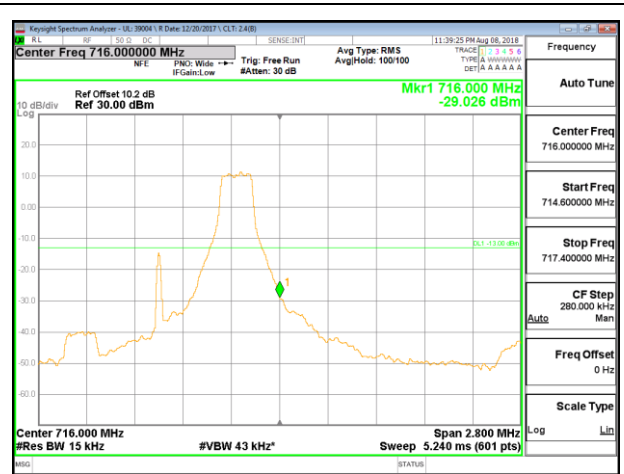

LTE B5 10MHz QPSK High Channel RB50-0

LTE B5 10MHz 16QAM Low Channel RB1-0

LTE B5 10MHz 16QAM High Channel RB1-0

LTE B5 10MHz 16QAM Low Channel RB50-0

LTE B5 10MHz 16QAM High Channel RB50-0

10.2.8. LTE BAND 12 BANDEDGE

LTE B12 1.4MHz QPSK Low Channel RB1-0

LTE B12 1.4MHz QPSK High Channel RB1-0

LTE B12 1.4MHz QPSK Low Channel RB6-0

LTE B12 1.4MHz QPSK High Channel RB6-0

LTE B12 1.4MHz 16QAM Low Channel RB1-0

LTE B12 1.4MHz 16QAM High Channel RB1-0