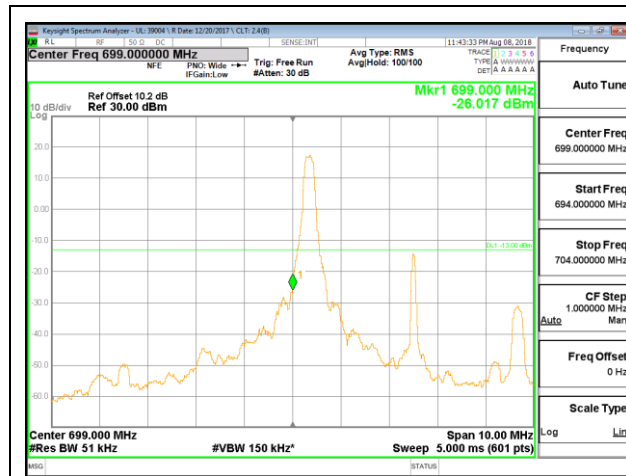

LTE B12 3MHz 16QAM Low Channel RB1-0

LTE B12 3MHz 16QAM High Channel RB1-0

LTE B12 3MHz 16QAM Low Channel RB15-0

LTE B12 3MHz 16QAM High Channel RB15-0

LTE B12 5MHz QPSK Low Channel RB1-0

LTE B12 5MHz QPSK High Channel RB1-0