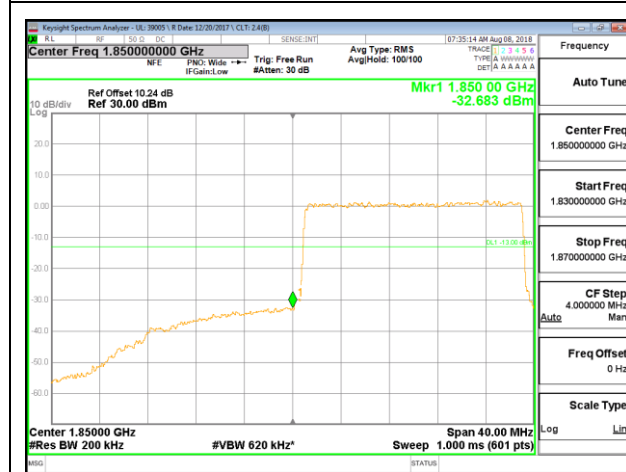

LTE B2 20MHz QPSK Low Channel RB1-0

LTE B2 20MHz QPSK High Channel RB1-0

LTE B2 20MHz QPSK Low Channel RB100-0

LTE B2 20MHz QPSK High Channel RB100-0

LTE B2 20MHz 16QAM Low Channel RB1-0

LTE B2 20MHz 16QAM High Channel RB1-0

LTE B2 20MHz 16QAM Low Channel RB100-0

LTE B2 20MHz 16QAM High Channel RB100-0

10.2.7. LTE BAND 5 BANDEDGE

LTE B5 1.4MHz QPSK Low Channel RB1-0

LTE B5 1.4MHz QPSK High Channel RB1-0

LTE B5 1.4MHz QPSK Low Channel RB6-0

LTE B5 1.4MHz QPSK High Channel RB6-0

LTE B5 1.4MHz 16QAM Low Channel RB1-0

LTE B5 1.4MHz 16QAM High Channel RB1-0

LTE B5 1.4MHz 16QAM Low Channel RB6-0

LTE B5 1.4MHz 16QAM High Channel RB6-0

LTE B5 3MHz QPSK Low Channel RB1-0