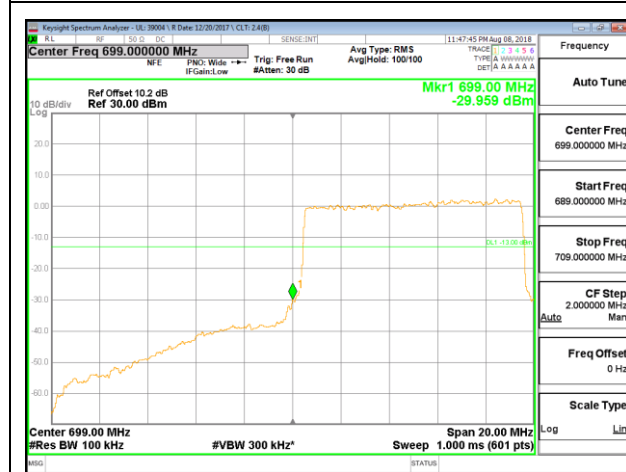

LTE B12 10MHz QPSK Low Channel RB1-0

LTE B12 10MHz QPSK High Channel RB1-0

LTE B12 10MHz QPSK Low Channel RB50-0

LTE B12 10MHz QPSK High Channel RB50-0

LTE B12 10MHz 16QAM Low Channel RB1-0

LTE B12 10MHz 16QAM High Channel RB1-0

LTE B12 10MHz 16QAM Low Channel RB50-0

LTE B12 10MHz 16QAM High Channel RB50-0