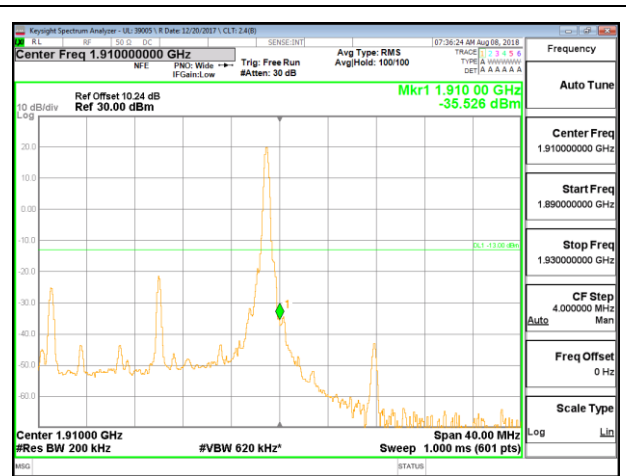

LTE B2 20MHz QPSK Low Channel RB1-0

LTE B2 20MHz QPSK High Channel RB1-0

LTE B2 20MHz QPSK Low Channel RB100-0

LTE B2 20MHz QPSK High Channel RB100-0

LTE B2 20MHz 16QAM Low Channel RB1-0

LTE B2 20MHz 16QAM High Channel RB1-0

LTE B2 20MHz 16QAM Low Channel RB100-0

LTE B2 20MHz 16QAM High Channel RB100-0

10.2.7. LTE BAND 5 BANDEDGE

LTE B5 1.4MHz QPSK Low Channel RB1-0

LTE B5 1.4MHz QPSK High Channel RB1-0

LTE B5 1.4MHz QPSK Low Channel RB6-0

LTE B5 1.4MHz QPSK High Channel RB6-0

LTE B5 1.4MHz 16QAM Low Channel RB1-0

LTE B5 1.4MHz 16QAM High Channel RB1-0

LTE B5 1.4MHz 16QAM Low Channel RB6-0

LTE B5 1.4MHz 16QAM High Channel RB6-0

LTE B5 3MHz QPSK Low Channel RB1-0