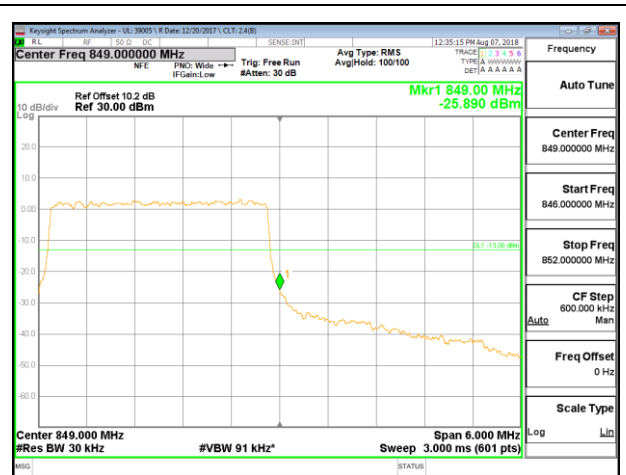

LTE B2 20MHz 16QAM Low Channel RB100-0

LTE B2 20MHz 16QAM High Channel RB100-0

10.2.7. LTE BAND 5 BANDEDGE

LTE B5 1.4MHz QPSK Low Channel RB1-0

LTE B5 1.4MHz QPSK High Channel RB1-0

LTE B5 1.4MHz QPSK Low Channel RB6-0

LTE B5 1.4MHz QPSK High Channel RB6-0

LTE B5 1.4MHz 16QAM Low Channel RB1-0

LTE B5 1.4MHz 16QAM High Channel RB1-0

LTE B5 1.4MHz 16QAM Low Channel RB6-0

LTE B5 1.4MHz 16QAM High Channel RB6-0

LTE B5 3MHz QPSK Low Channel RB1-0

LTE B5 3MHz QPSK High Channel RB1-0

LTE B5 3MHz QPSK Low Channel RB15-0

LTE B5 3MHz QPSK High Channel RB15-0

LTE B5 3MHz 16QAM Low Channel RB1-0

LTE B5 3MHz 16QAM High Channel RB1-0

LTE B5 3MHz 16QAM Low Channel RB15-0