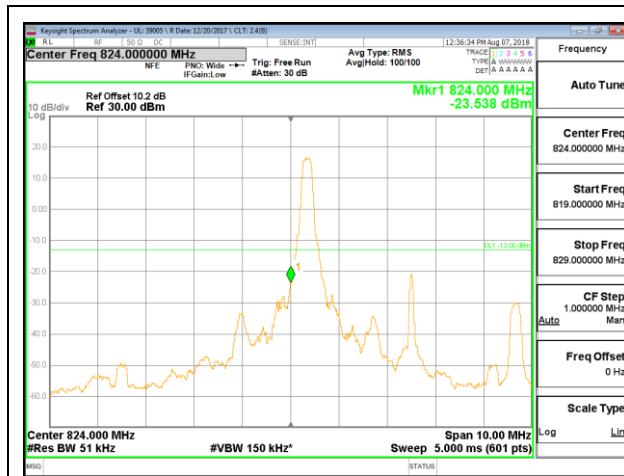

LTE B5 1.4MHz QPSK High Channel RB6-0

LTE B5 1.4MHz 16QAM Low Channel RB1-0

LTE B5 1.4MHz 16QAM High Channel RB1-0

LTE B5 1.4MHz 16QAM Low Channel RB6-0

LTE B5 1.4MHz 16QAM High Channel RB6-0

LTE B5 3MHz QPSK Low Channel RB1-0

LTE B5 3MHz QPSK High Channel RB1-0

LTE B5 3MHz QPSK Low Channel RB15-0

LTE B5 3MHz QPSK High Channel RB15-0

LTE B5 3MHz 16QAM Low Channel RB1-0

LTE B5 3MHz 16QAM High Channel RB1-0

LTE B5 3MHz 16QAM Low Channel RB15-0

LTE B5 3MHz 16QAM High Channel RB15-0

LTE B5 5MHz QPSK Low Channel RB1-0

LTE B5 5MHz QPSK High Channel RB1-0

LTE B5 5MHz QPSK Low Channel RB25-0

LTE B5 5MHz QPSK High Channel RB25-0

LTE B5 5MHz 16QAM Low Channel RB1-0