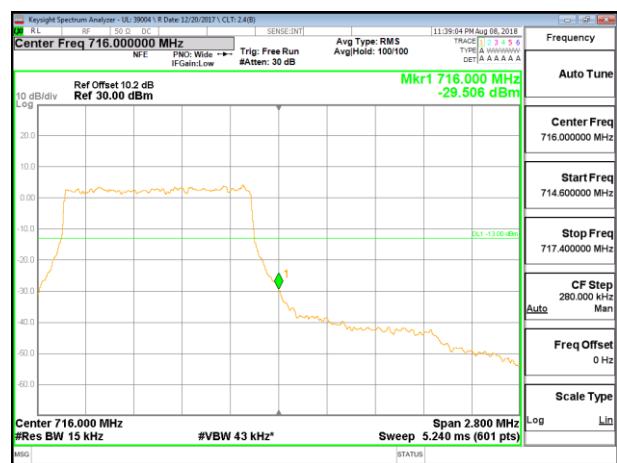

LTE B5 5MHz 16QAM High Channel RB1-0

LTE B5 5MHz 16QAM Low Channel RB25-0

LTE B5 5MHz 16QAM High Channel RB25-0

LTE B5 10MHz QPSK Low Channel RB1-0

LTE B5 10MHz QPSK High Channel RB1-0

LTE B5 10MHz QPSK Low Channel RB50-0

LTE B5 10MHz QPSK High Channel RB50-0

LTE B5 10MHz 16QAM Low Channel RB1-0

LTE B5 10MHz 16QAM High Channel RB1-0

LTE B5 10MHz 16QAM Low Channel RB50-0

LTE B5 10MHz 16QAM High Channel RB50-0

10.2.8. LTE BAND 12 BANDEDGE

LTE B12 1.4MHz QPSK Low Channel RB1-0

LTE B12 1.4MHz QPSK High Channel RB1-0

LTE B12 1.4MHz QPSK Low Channel RB6-0

LTE B12 1.4MHz QPSK High Channel RB6-0

LTE B12 1.4MHz 16QAM Low Channel RB1-0

LTE B12 1.4MHz 16QAM High Channel RB1-0