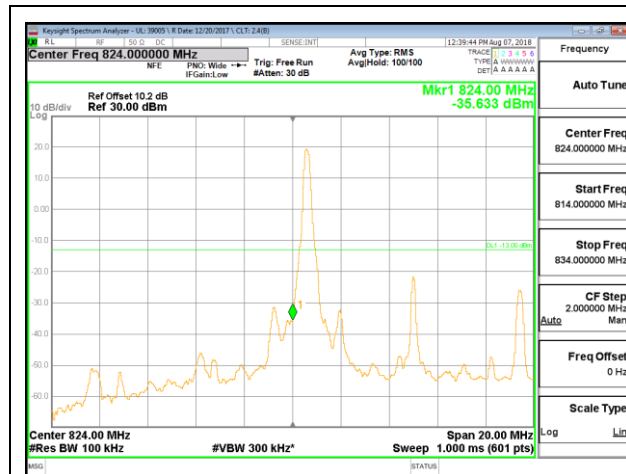

LTE B5 5MHz 16QAM High Channel RB1-0

LTE B5 5MHz 16QAM Low Channel RB25-0

LTE B5 5MHz 16QAM High Channel RB25-0

LTE B5 10MHz QPSK Low Channel RB1-0

LTE B5 10MHz QPSK High Channel RB1-0

LTE B5 10MHz QPSK Low Channel RB50-0

LTE B5 10MHz QPSK High Channel RB50-0

LTE B5 10MHz 16QAM Low Channel RB1-0

LTE B5 10MHz 16QAM High Channel RB1-0

LTE B5 10MHz 16QAM Low Channel RB50-0

LTE B5 10MHz 16QAM High Channel RB50-0

10.2.8. LTE BAND 12 BANDEDGE