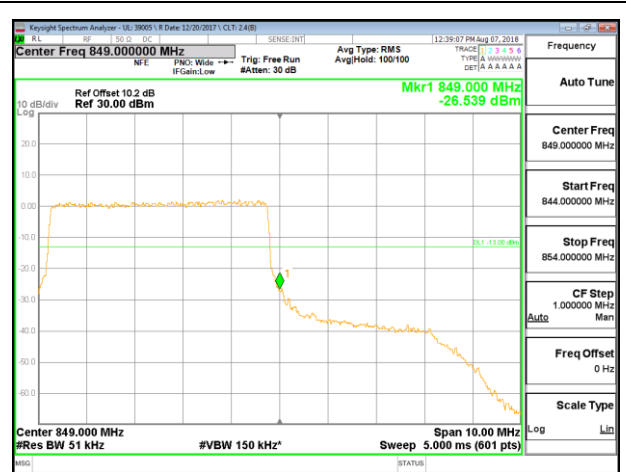

LTE B5 3MHz QPSK High Channel RB1-0

LTE B5 3MHz QPSK Low Channel RB15-0

LTE B5 3MHz QPSK High Channel RB15-0

LTE B5 3MHz 16QAM Low Channel RB1-0

LTE B5 3MHz 16QAM High Channel RB1-0

LTE B5 3MHz 16QAM Low Channel RB15-0

LTE B5 3MHz 16QAM High Channel RB15-0

LTE B5 5MHz QPSK Low Channel RB1-0

LTE B5 5MHz QPSK High Channel RB1-0

LTE B5 5MHz QPSK Low Channel RB25-0

LTE B5 5MHz QPSK High Channel RB25-0

LTE B5 5MHz 16QAM Low Channel RB1-0

LTE B5 5MHz 16QAM High Channel RB1-0

LTE B5 5MHz 16QAM Low Channel RB25-0

LTE B5 5MHz 16QAM High Channel RB25-0

LTE B5 10MHz QPSK Low Channel RB1-0

LTE B5 10MHz QPSK High Channel RB1-0

LTE B5 10MHz QPSK Low Channel RB50-0

LTE B5 10MHz QPSK High Channel RB50-0

LTE B5 10MHz 16QAM Low Channel RB1-0

LTE B5 10MHz 16QAM High Channel RB1-0

LTE B5 10MHz 16QAM Low Channel RB50-0

LTE B5 10MHz 16QAM High Channel RB50-0

10.2.8. LTE BAND 12 BANDEDGE