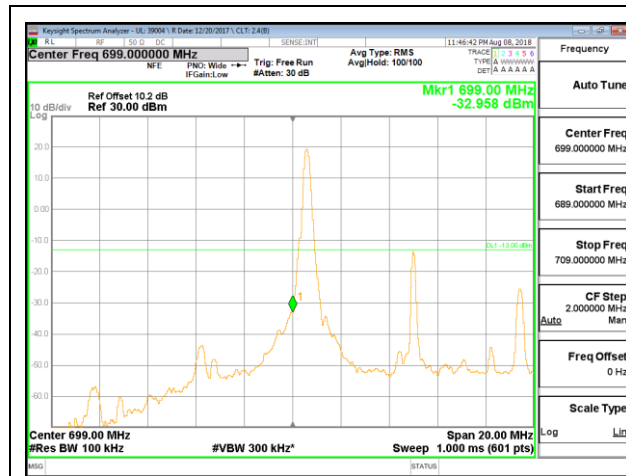

LTE B12 5MHz QPSK Low Channel RB25-0

LTE B12 5MHz QPSK High Channel RB25-0

LTE B12 5MHz 16QAM Low Channel RB1-0

LTE B12 5MHz 16QAM High Channel RB1-0

LTE B12 5MHz 16QAM Low Channel RB25-0

LTE B12 5MHz 16QAM High Channel RB25-0

LTE B12 10MHz QPSK Low Channel RB1-0

LTE B12 10MHz QPSK High Channel RB1-0

LTE B12 10MHz QPSK Low Channel RB50-0

LTE B12 10MHz QPSK High Channel RB50-0

LTE B12 10MHz 16QAM Low Channel RB1-0

LTE B12 10MHz 16QAM High Channel RB1-0