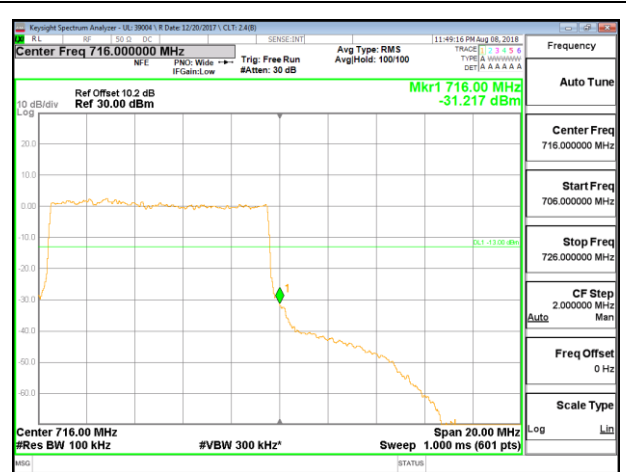

LTE B12 10MHz QPSK Low Channel RB1-0

LTE B12 10MHz QPSK High Channel RB1-0

LTE B12 10MHz QPSK Low Channel RB50-0

LTE B12 10MHz QPSK High Channel RB50-0

LTE B12 10MHz 16QAM Low Channel RB1-0

LTE B12 10MHz 16QAM High Channel RB1-0

LTE B12 10MHz 16QAM Low Channel RB50-0

LTE B12 10MHz 16QAM High Channel RB50-0