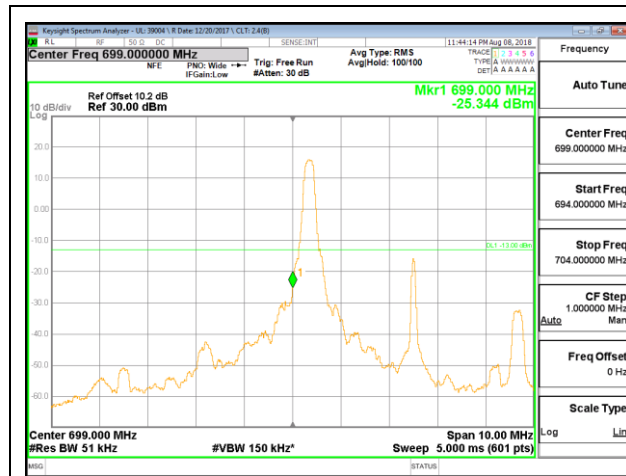

LTE B12 3MHz 16QAM Low Channel RB1-0

LTE B12 3MHz 16QAM High Channel RB1-0

LTE B12 3MHz 16QAM Low Channel RB15-0

LTE B12 3MHz 16QAM High Channel RB15-0

LTE B12 5MHz QPSK Low Channel RB1-0

LTE B12 5MHz QPSK High Channel RB1-0

LTE B12 5MHz QPSK Low Channel RB25-0

LTE B12 5MHz QPSK High Channel RB25-0

LTE B12 5MHz 16QAM Low Channel RB1-0

LTE B12 5MHz 16QAM High Channel RB1-0

LTE B12 5MHz 16QAM Low Channel RB25-0

LTE B12 5MHz 16QAM High Channel RB25-0