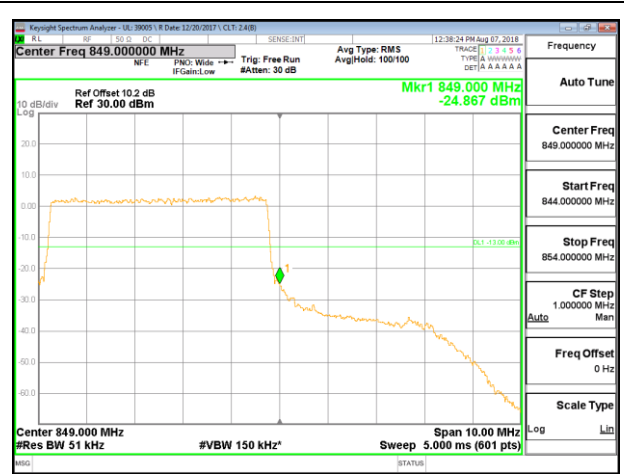

LTE B5 3MHz QPSK High Channel RB1-0

LTE B5 3MHz QPSK Low Channel RB15-0

LTE B5 3MHz QPSK High Channel RB15-0

LTE B5 3MHz 16QAM Low Channel RB1-0

LTE B5 3MHz 16QAM High Channel RB1-0

LTE B5 3MHz 16QAM Low Channel RB15-0

LTE B5 3MHz 16QAM High Channel RB15-0

LTE B5 5MHz QPSK Low Channel RB1-0

LTE B5 5MHz QPSK High Channel RB1-0

LTE B5 5MHz QPSK Low Channel RB25-0

LTE B5 5MHz QPSK High Channel RB25-0

LTE B5 5MHz 16QAM Low Channel RB1-0

LTE B5 5MHz 16QAM High Channel RB1-0

LTE B5 5MHz 16QAM Low Channel RB25-0

LTE B5 5MHz 16QAM High Channel RB25-0

LTE B5 10MHz QPSK Low Channel RB1-0

LTE B5 10MHz QPSK High Channel RB1-0

LTE B5 10MHz QPSK Low Channel RB50-0

LTE B5 10MHz QPSK High Channel RB50-0

LTE B5 10MHz 16QAM Low Channel RB1-0

LTE B5 10MHz 16QAM High Channel RB1-0

LTE B5 10MHz 16QAM Low Channel RB50-0

LTE B5 10MHz 16QAM High Channel RB50-0

10.2.8. LTE BAND 12 BANDEDGE