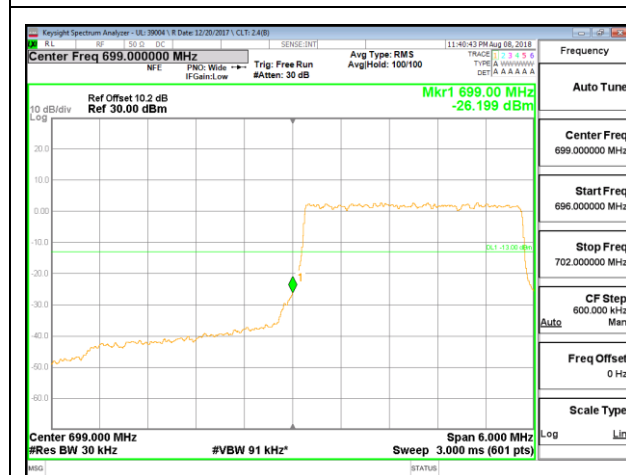

LTE B12 1.4MHz 16QAM Low Channel RB6-0

LTE B12 1.4MHz 16QAM High Channel RB6-0

LTE B12 3MHz QPSK Low Channel RB1-0

LTE B12 3MHz QPSK High Channel RB1-0

LTE B12 3MHz QPSK Low Channel RB15-0

LTE B12 3MHz QPSK High Channel RB15-0