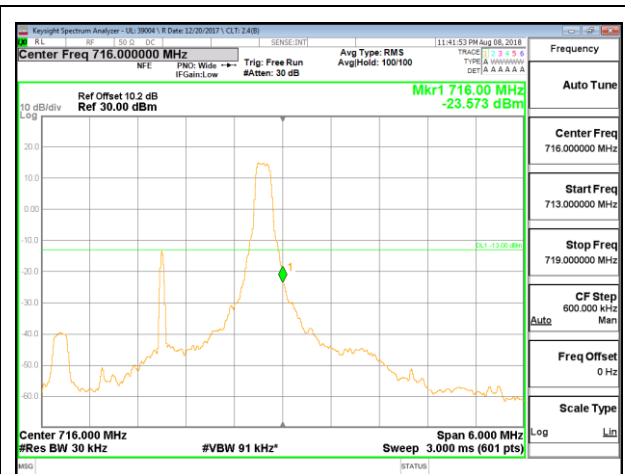

LTE B12 3MHz QPSK High Channel RB1-0