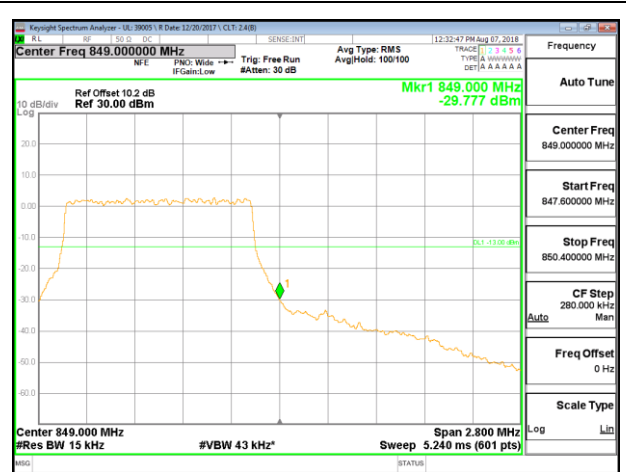

LTE B2 20MHz 16QAM Low Channel RB100-0

LTE B2 20MHz 16QAM High Channel RB100-0

10.2.7. LTE BAND 5 BANDEDGE

LTE B5 1.4MHz QPSK Low Channel RB1-0

LTE B5 1.4MHz QPSK High Channel RB1-0

LTE B5 1.4MHz QPSK Low Channel RB6-0

LTE B5 1.4MHz QPSK High Channel RB6-0

LTE B5 1.4MHz 16QAM Low Channel RB1-0

LTE B5 1.4MHz 16QAM High Channel RB1-0

LTE B5 1.4MHz 16QAM Low Channel RB6-0

LTE B5 1.4MHz 16QAM High Channel RB6-0

LTE B5 3MHz QPSK Low Channel RB1-0

LTE B5 3MHz QPSK High Channel RB1-0

LTE B5 3MHz QPSK Low Channel RB15-0

LTE B5 3MHz QPSK High Channel RB15-0

LTE B5 3MHz 16QAM Low Channel RB1-0

LTE B5 3MHz 16QAM High Channel RB1-0

LTE B5 3MHz 16QAM Low Channel RB15-0