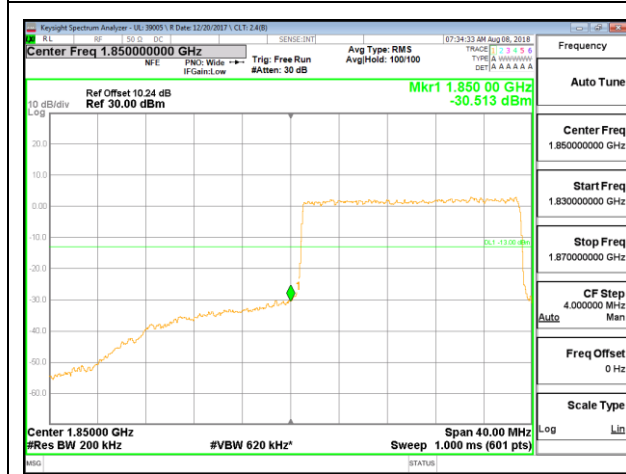

LTE B2 20MHz QPSK Low Channel RB1-0

LTE B2 20MHz QPSK High Channel RB1-0

LTE B2 20MHz QPSK Low Channel RB100-0

LTE B2 20MHz QPSK High Channel RB100-0

LTE B2 20MHz 16QAM Low Channel RB1-0

LTE B2 20MHz 16QAM High Channel RB1-0

LTE B2 20MHz 16QAM Low Channel RB100-0

LTE B2 20MHz 16QAM High Channel RB100-0

10.2.7. LTE BAND 5 BANDEDGE

LTE B5 1.4MHz QPSK Low Channel RB1-0

LTE B5 1.4MHz QPSK High Channel RB1-0

LTE B5 1.4MHz QPSK Low Channel RB6-0

LTE B5 1.4MHz QPSK High Channel RB6-0

LTE B5 1.4MHz 16QAM Low Channel RB1-0

LTE B5 1.4MHz 16QAM High Channel RB1-0

LTE B5 1.4MHz 16QAM Low Channel RB6-0

LTE B5 1.4MHz 16QAM High Channel RB6-0

LTE B5 3MHz QPSK Low Channel RB1-0