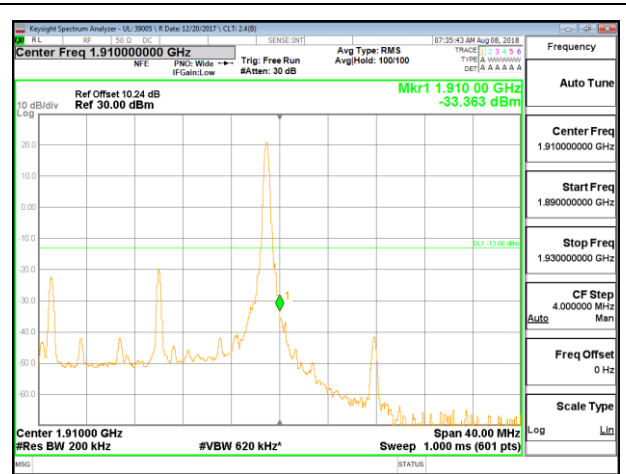

LTE B2 20MHz QPSK Low Channel RB1-0

LTE B2 20MHz QPSK High Channel RB1-0

LTE B2 20MHz QPSK Low Channel RB100-0

LTE B2 20MHz QPSK High Channel RB100-0

LTE B2 20MHz 16QAM Low Channel RB1-0

LTE B2 20MHz 16QAM High Channel RB1-0

LTE B2 20MHz 16QAM Low Channel RB100-0

LTE B2 20MHz 16QAM High Channel RB100-0

10.2.7. LTE BAND 5 BANDEDGE

LTE B5 1.4MHz QPSK Low Channel RB1-0

LTE B5 1.4MHz QPSK High Channel RB1-0

LTE B5 1.4MHz QPSK Low Channel RB6-0

LTE B5 1.4MHz QPSK High Channel RB6-0

LTE B5 1.4MHz 16QAM Low Channel RB1-0

LTE B5 1.4MHz 16QAM High Channel RB1-0

LTE B5 1.4MHz 16QAM Low Channel RB6-0

LTE B5 1.4MHz 16QAM High Channel RB6-0

LTE B5 3MHz QPSK Low Channel RB1-0