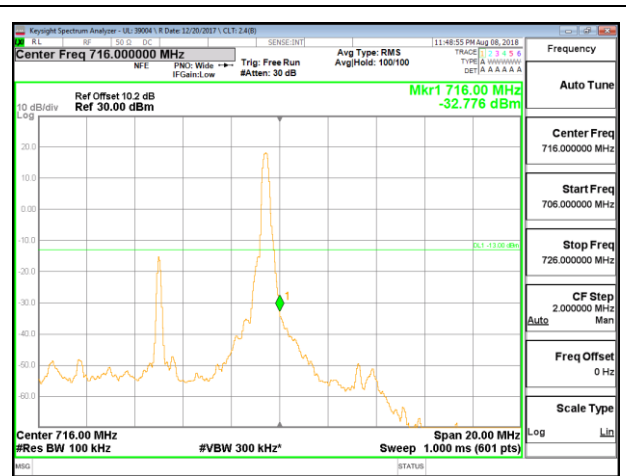

LTE B12 10MHz QPSK Low Channel RB1-0

LTE B12 10MHz QPSK High Channel RB1-0

LTE B12 10MHz QPSK Low Channel RB50-0

LTE B12 10MHz QPSK High Channel RB50-0

LTE B12 10MHz 16QAM Low Channel RB1-0

LTE B12 10MHz 16QAM High Channel RB1-0

LTE B12 10MHz 16QAM Low Channel RB50-0

LTE B12 10MHz 16QAM High Channel RB50-0