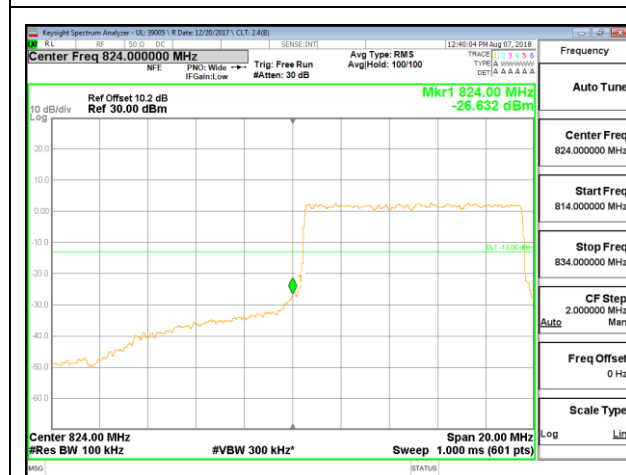

LTE B5 3MHz 16QAM High Channel RB15-0

LTE B5 5MHz QPSK Low Channel RB1-0

LTE B5 5MHz QPSK High Channel RB1-0

LTE B5 5MHz QPSK Low Channel RB25-0

LTE B5 5MHz QPSK High Channel RB25-0

LTE B5 5MHz 16QAM Low Channel RB1-0

LTE B5 5MHz 16QAM High Channel RB1-0

LTE B5 5MHz 16QAM Low Channel RB25-0

LTE B5 5MHz 16QAM High Channel RB25-0

LTE B5 10MHz QPSK Low Channel RB1-0

LTE B5 10MHz QPSK High Channel RB1-0

LTE B5 10MHz QPSK Low Channel RB50-0

LTE B5 10MHz QPSK High Channel RB50-0

LTE B5 10MHz 16QAM Low Channel RB1-0

LTE B5 10MHz 16QAM High Channel RB1-0

LTE B5 10MHz 16QAM Low Channel RB50-0

LTE B5 10MHz 16QAM High Channel RB50-0

10.2.8. LTE BAND 12 BANDEDGE