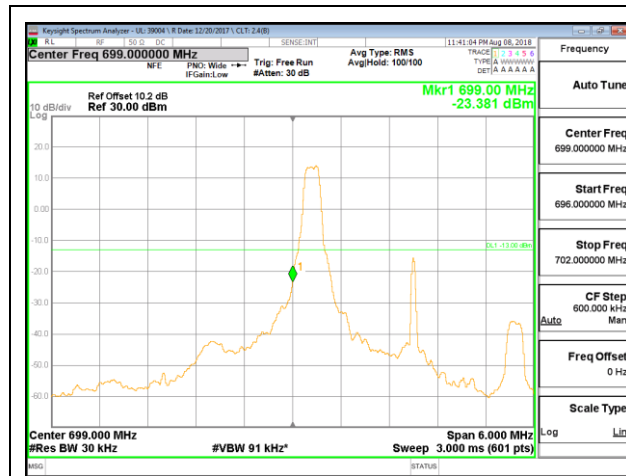

LTE B12 1.4MHz 16QAM Low Channel RB6-0

LTE B12 1.4MHz 16QAM High Channel RB6-0

LTE B12 3MHz QPSK Low Channel RB1-0

LTE B12 3MHz QPSK High Channel RB1-0

LTE B12 3MHz QPSK Low Channel RB15-0

LTE B12 3MHz QPSK High Channel RB15-0