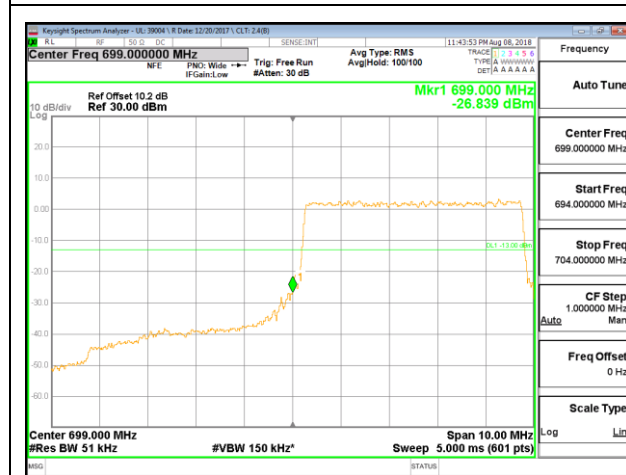

LTE B12 3MHz 16QAM Low Channel RB1-0

LTE B12 3MHz 16QAM High Channel RB1-0

LTE B12 3MHz 16QAM Low Channel RB15-0

LTE B12 3MHz 16QAM High Channel RB15-0

LTE B12 5MHz QPSK Low Channel RB1-0

LTE B12 5MHz QPSK High Channel RB1-0

LTE B12 5MHz QPSK Low Channel RB25-0

LTE B12 5MHz QPSK High Channel RB25-0

LTE B12 5MHz 16QAM Low Channel RB1-0

LTE B12 5MHz 16QAM High Channel RB1-0

LTE B12 5MHz 16QAM Low Channel RB25-0

LTE B12 5MHz 16QAM High Channel RB25-0