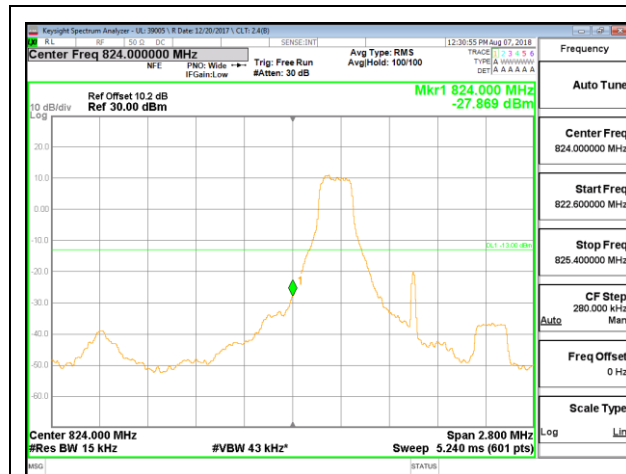

LTE B2 20MHz QPSK Low Channel RB1-0

LTE B2 20MHz QPSK High Channel RB1-0

LTE B2 20MHz QPSK Low Channel RB100-0

LTE B2 20MHz QPSK High Channel RB100-0

LTE B2 20MHz 16QAM Low Channel RB1-0

LTE B2 20MHz 16QAM High Channel RB1-0

LTE B2 20MHz 16QAM Low Channel RB100-0

LTE B2 20MHz 16QAM High Channel RB100-0

10.2.7. LTE BAND 5 BANDEDGE

LTE B5 1.4MHz QPSK Low Channel RB1-0

LTE B5 1.4MHz QPSK High Channel RB1-0

LTE B5 1.4MHz QPSK Low Channel RB6-0

LTE B5 1.4MHz QPSK High Channel RB6-0

LTE B5 1.4MHz 16QAM Low Channel RB1-0

LTE B5 1.4MHz 16QAM High Channel RB1-0

LTE B5 1.4MHz 16QAM Low Channel RB6-0

LTE B5 1.4MHz 16QAM High Channel RB6-0

LTE B5 3MHz QPSK Low Channel RB1-0

LTE B5 3MHz QPSK High Channel RB1-0

LTE B5 3MHz QPSK Low Channel RB15-0

LTE B5 3MHz QPSK High Channel RB15-0

LTE B5 3MHz 16QAM Low Channel RB1-0

LTE B5 3MHz 16QAM High Channel RB1-0

LTE B5 3MHz 16QAM Low Channel RB15-0