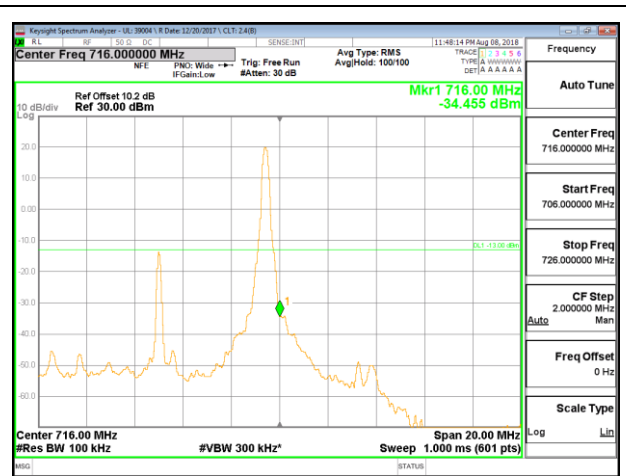

LTE B12 5MHz QPSK Low Channel RB25-0

LTE B12 5MHz QPSK High Channel RB25-0

LTE B12 5MHz 16QAM Low Channel RB1-0

LTE B12 5MHz 16QAM High Channel RB1-0

LTE B12 5MHz 16QAM Low Channel RB25-0

LTE B12 5MHz 16QAM High Channel RB25-0

LTE B12 10MHz QPSK Low Channel RB1-0

LTE B12 10MHz QPSK High Channel RB1-0

LTE B12 10MHz QPSK Low Channel RB50-0

LTE B12 10MHz QPSK High Channel RB50-0

LTE B12 10MHz 16QAM Low Channel RB1-0

LTE B12 10MHz 16QAM High Channel RB1-0