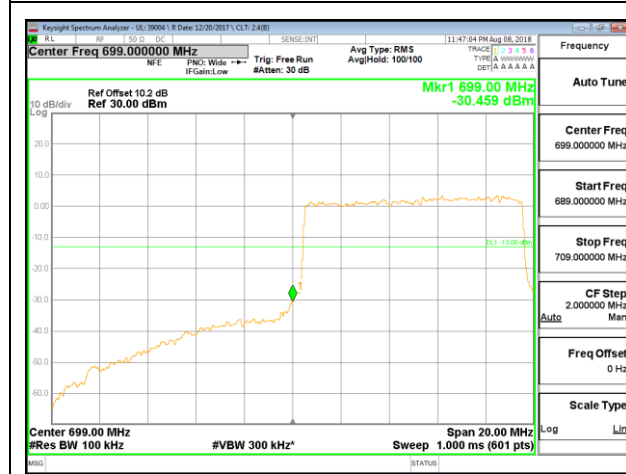

LTE B12 5MHz QPSK Low Channel RB25-0

LTE B12 5MHz QPSK High Channel RB25-0

LTE B12 5MHz 16QAM Low Channel RB1-0

LTE B12 5MHz 16QAM High Channel RB1-0

LTE B12 5MHz 16QAM Low Channel RB25-0

LTE B12 5MHz 16QAM High Channel RB25-0

LTE B12 10MHz QPSK Low Channel RB1-0

LTE B12 10MHz QPSK High Channel RB1-0

LTE B12 10MHz QPSK Low Channel RB50-0

LTE B12 10MHz QPSK High Channel RB50-0

LTE B12 10MHz 16QAM Low Channel RB1-0

LTE B12 10MHz 16QAM High Channel RB1-0