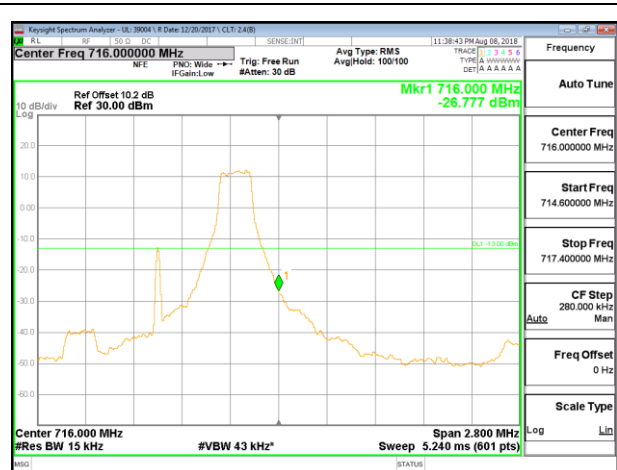

LTE B5 5MHz 16QAM High Channel RB1-0

LTE B5 5MHz 16QAM Low Channel RB25-0

LTE B5 5MHz 16QAM High Channel RB25-0

LTE B5 10MHz QPSK Low Channel RB1-0

LTE B5 10MHz QPSK High Channel RB1-0

LTE B5 10MHz QPSK Low Channel RB50-0

LTE B5 10MHz QPSK High Channel RB50-0

LTE B5 10MHz 16QAM Low Channel RB1-0

LTE B5 10MHz 16QAM High Channel RB1-0

LTE B5 10MHz 16QAM Low Channel RB50-0

LTE B5 10MHz 16QAM High Channel RB50-0

10.2.8. LTE BAND 12 BANDEDGE

LTE B12 1.4MHz QPSK Low Channel RB1-0

LTE B12 1.4MHz QPSK High Channel RB1-0

LTE B12 1.4MHz QPSK Low Channel RB6-0

LTE B12 1.4MHz QPSK High Channel RB6-0

LTE B12 1.4MHz 16QAM Low Channel RB1-0

LTE B12 1.4MHz 16QAM High Channel RB1-0