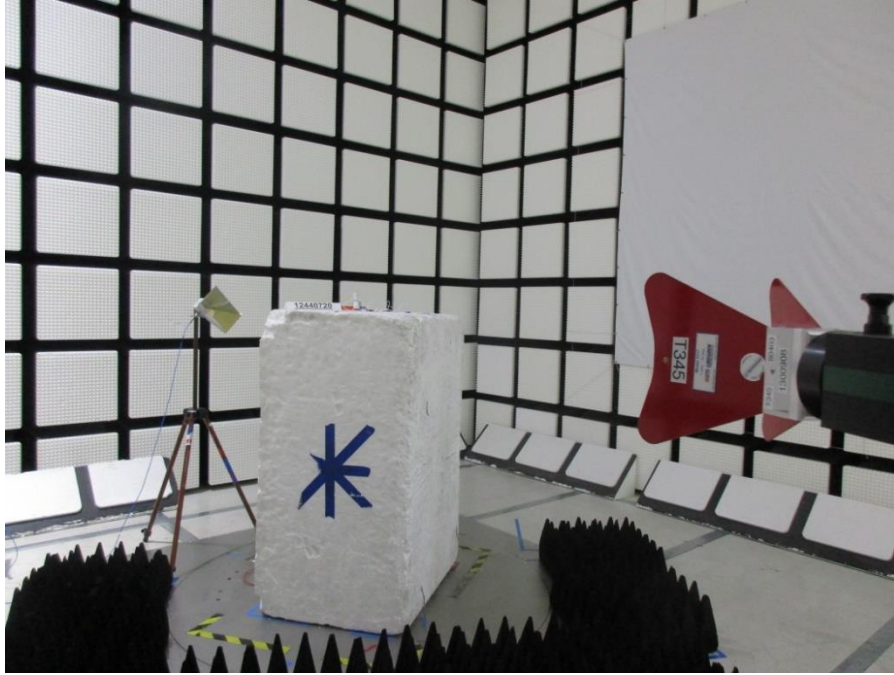

12. SETUP PHOTOS (ORIGINAL)

**ANTENNA PORT CONDUCTED RF MEASUREMENT SETUP AND
FREQUENCY STABILITY**

ANTENNA PORT CONDUCTED PHOTO

FREQUENCY STABILITY

13. SETUP PHOTOS (SPOTCHECK)

RADIATED EMISSIONS MEASUREMENT SETUP

RADIATED FRONT PHOTO (ABOVE 1 GHz)

RADIATED BACK PHOTO (ABOVE 1 GHz)

END OF REPORT