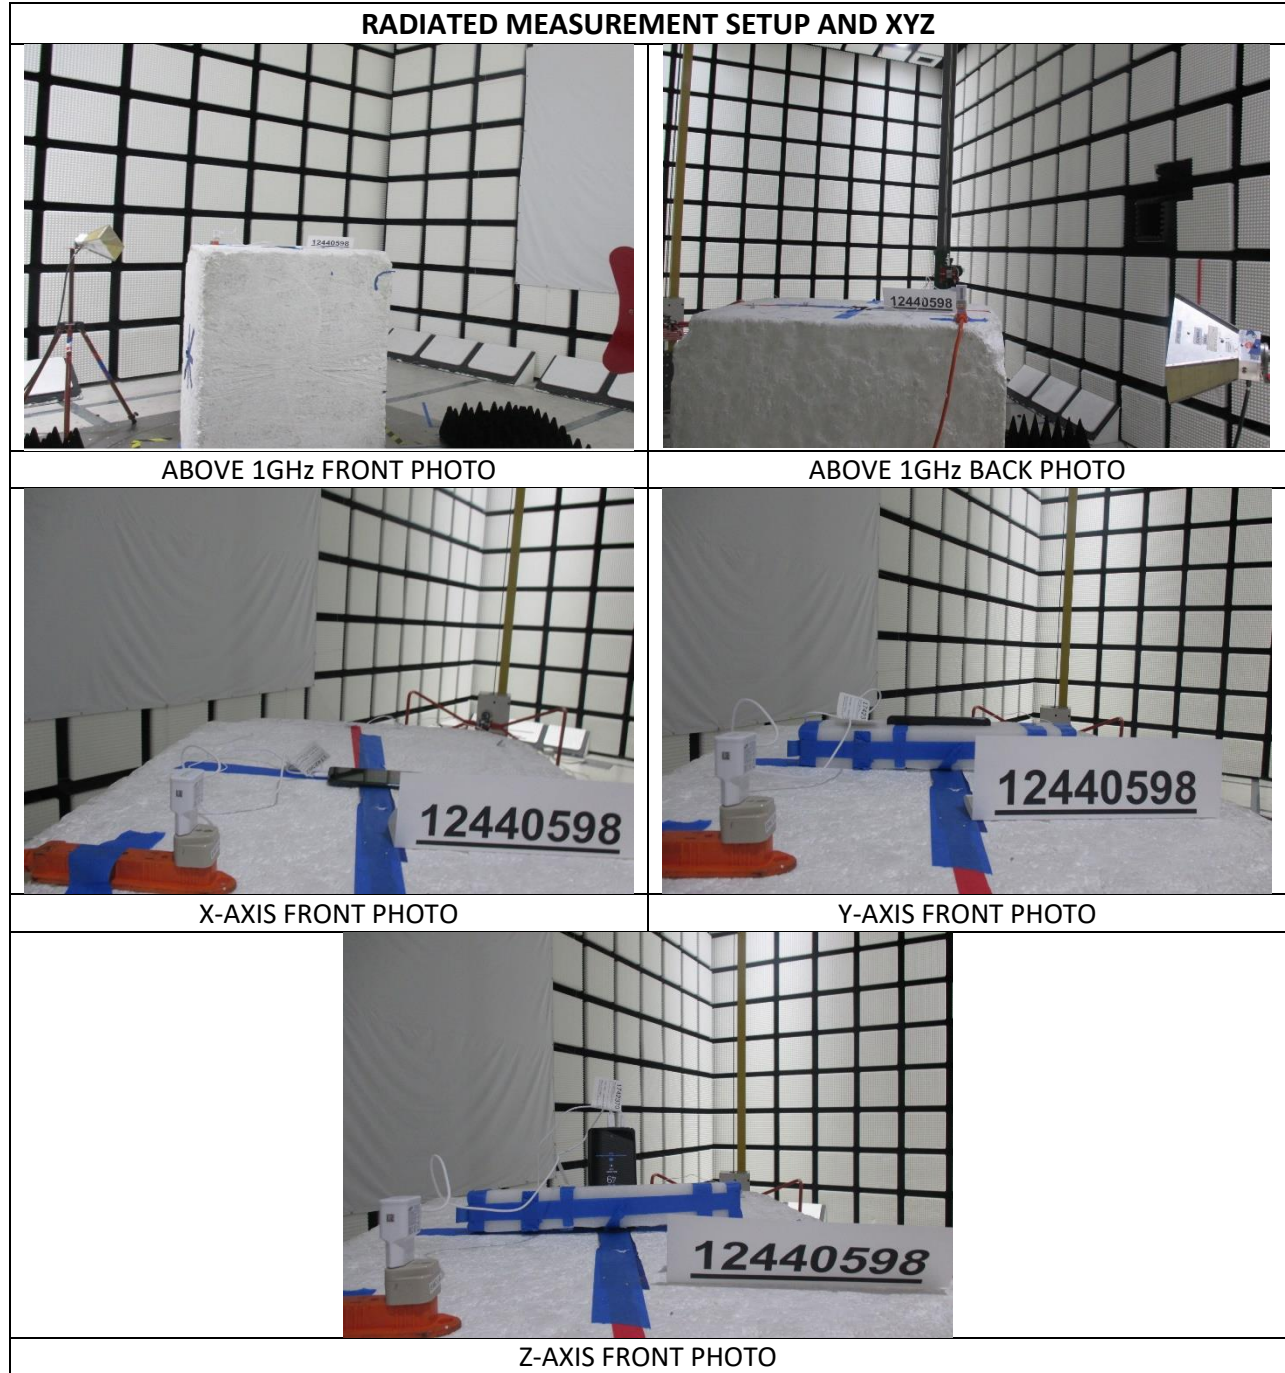

12. SETUP PHOTOS (ORIGINAL)

**ANTENNA PORT CONDUCTED RF MEASUREMENT SETUP AND
FREQUENCY STABILITY**

ANTENNA PORT CONDUCTED PHOTO

FREQUENCY STABILITY

13. SETUP PHOTOS (SPOTCHECK)

RADIATED EMISSIONS MEASUREMENT SETUP

RADIATED FRONT PHOTO (ABOVE 1 GHz)

RADIATED BACK PHOTO (ABOVE 1 GHz)

END OF REPORT