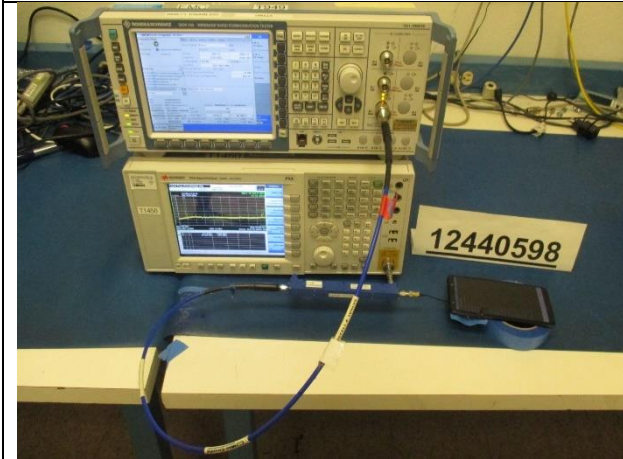

12. SETUP PHOTOS (ORIGINAL)

**ANTENNA PORT CONDUCTED RF MEASUREMENT SETUP AND
FREQUENCY STABILITY**

ANTENNA PORT CONDUCTED PHOTO

FREQUENCY STABILITY

13. SETUP PHOTOS (SPOTCHECK)

RADIATED EMISSIONS MEASUREMENT SETUP

RADIATED FRONT PHOTO (ABOVE 1 GHz)

RADIATED BACK PHOTO (ABOVE 1 GHz)

END OF REPORT