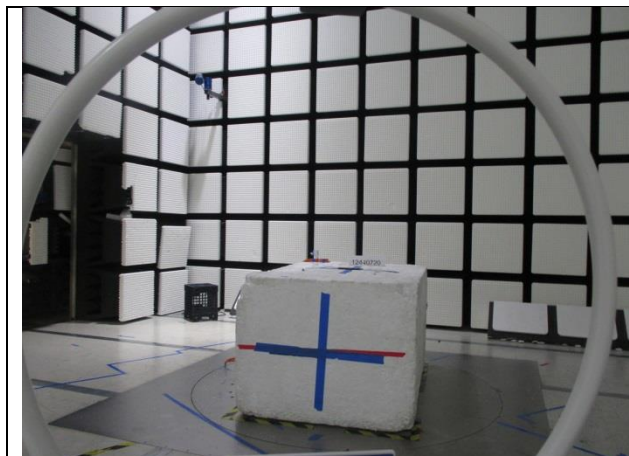

11. SETUP PHOTOS

ANTENNA PORT AND AC LINE CONDUCTED SETUP

RF ANTENNA PORT CONDUCTED

AC LINE CONDUCTED (FRONT)

AC LINE CONDUCTED (BACK)

RADIATED RF MEASUREMENT SETUP

BELOW 30MHz (FRONT)

BELOW 30MHz (BACK)