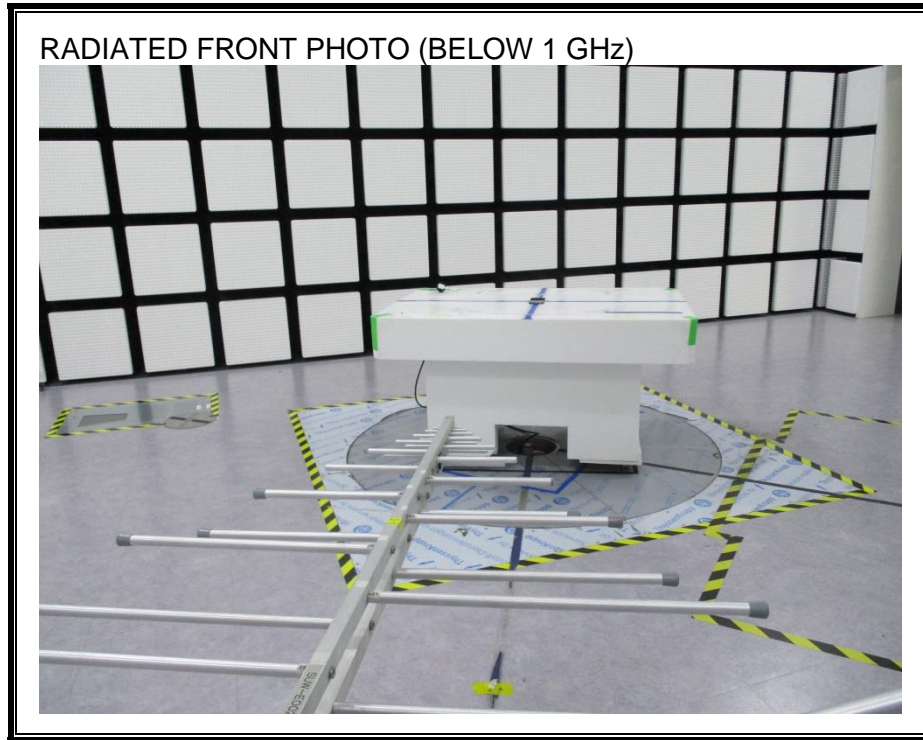

10. SETUP PHOTOS

ANTENNA PORT CONDUCTED RF MEASUREMENT SETUP

RADIATED RF MEASUREMENT SETUP (BELOW 1 GHz)

RADIATED RF MEASUREMENT SETUP (ABOVE 1 GHz)

RADIATED RF MEASUREMENT SETUP FOR PORTABLE CONFIGURATION

POWERLINE CONDUCTED EMISSIONS MEASUREMENT SETUP

END OF REPORT