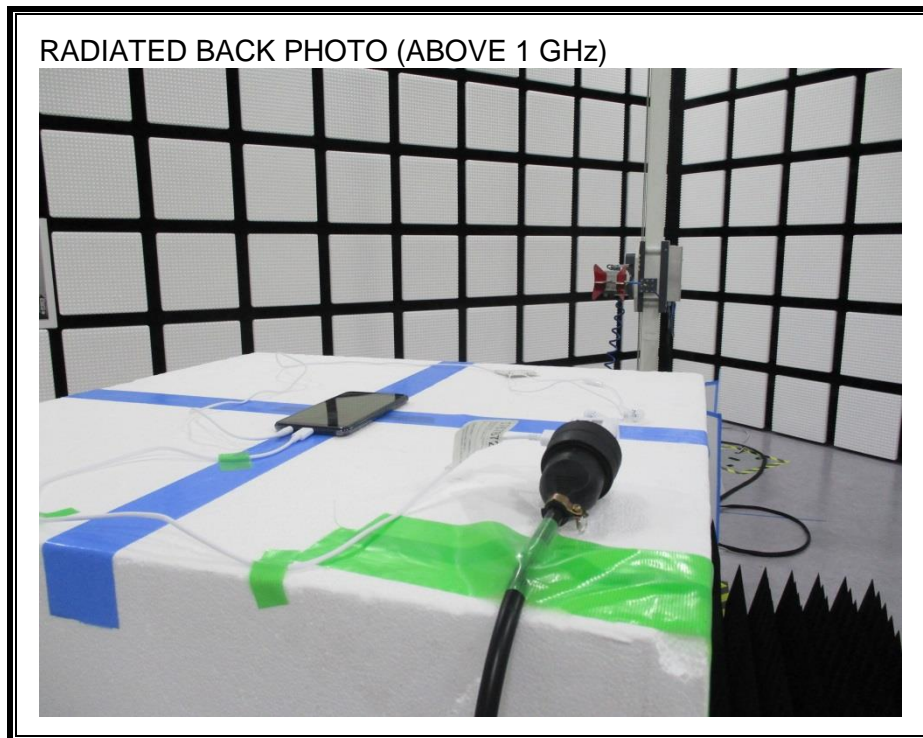

10. SETUP PHOTOS

ANTENNA PORT CONDUCTED RF MEASUREMENT SETUP

RADIATED RF MEASUREMENT SETUP (BELOW 1 GHz)

RADIATED RF MEASUREMENT SETUP (ABOVE 1 GHz)

RADIATED RF MEASUREMENT SETUP FOR PORTABLE CONFIGURATION

POWERLINE CONDUCTED EMISSIONS MEASUREMENT SETUP

END OF REPORT