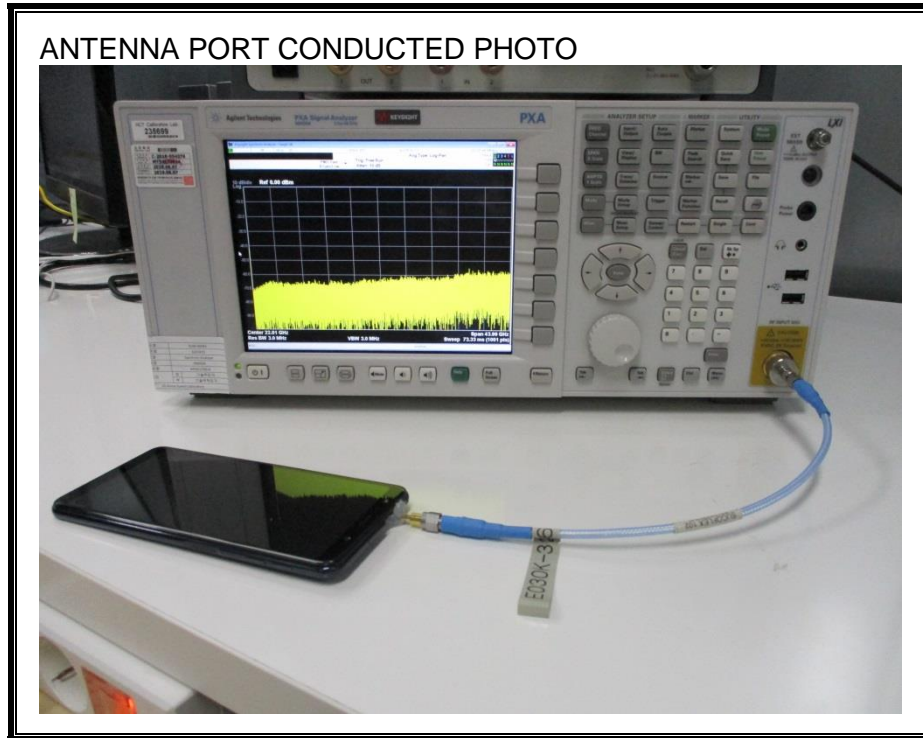

10. SETUP PHOTOS

ANTENNA PORT CONDUCTED RF MEASUREMENT SETUP

RADIATED RF MEASUREMENT SETUP (BELOW 1 GHz)

RADIATED RF MEASUREMENT SETUP (ABOVE 1 GHz)

RADIATED RF MEASUREMENT SETUP FOR PORTABLE CONFIGURATION

POWERLINE CONDUCTED EMISSIONS MEASUREMENT SETUP

END OF REPORT