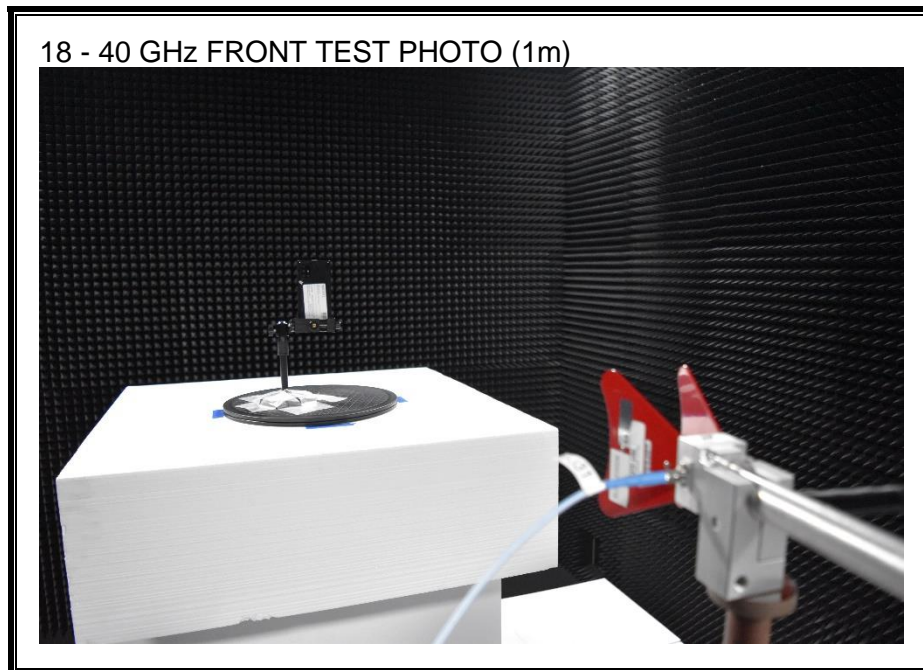

1. Appendix: 5G NR mmWave SETUP PHOTOS

1) RADIATED RF MEASUREMENT SETUP (BELOW 1 GHz)

2) RADIATED RF MEASUREMENT SETUP (1 – 18 GHz)

3) **RADIATED RF MEASUREMENT SETUP (18 - 40 GHz, 3m)**

4) RADIATED RF MEASUREMENT SETUP (18 - 40 GHz, 1m)

5) RADIATED RF MEASUREMENT SETUP (40 - 200 GHz, 1m)

40 - 200 GHz FRONT TEST PHOTO (1m)

40 - 200 GHz REAR TEST PHOTO (1m)

6) RADIATED RF MEASUREMENT SET-UP (Axis)

Z AXIS PHOTO

7) FREQUENCY STABILITY MEASUREMENT SETUP PHOTO