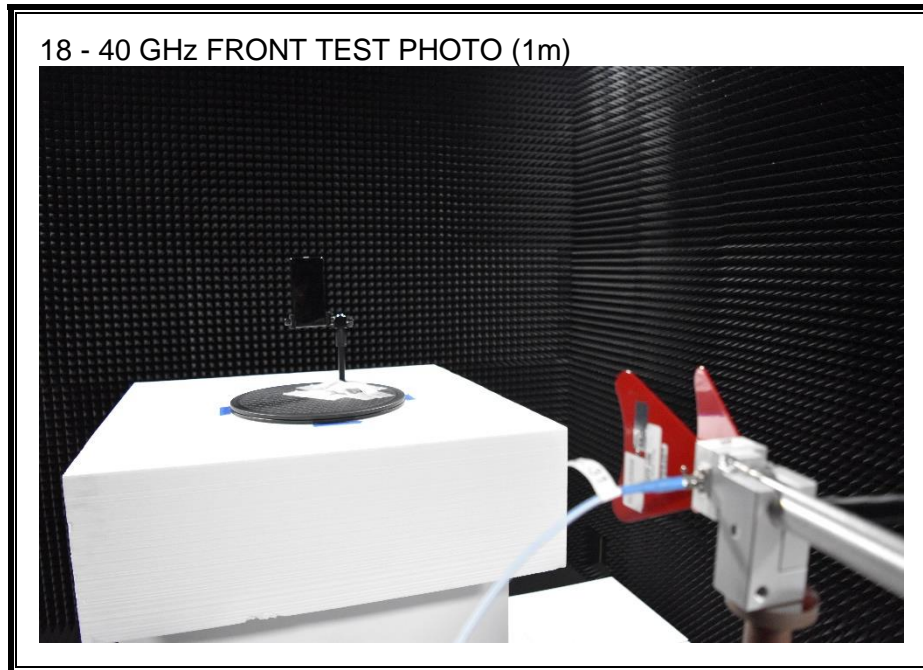

1. Appendix: 5G NR mmWave SETUP PHOTOS

1) RADIATED RF MEASUREMENT SETUP (BELOW 1 GHz)

2) RADIATED RF MEASUREMENT SETUP (1 – 18 GHz)

3) **RADIATED RF MEASUREMENT SETUP (18 - 40 GHz, 3m)**

4) RADIATED RF MEASUREMENT SETUP (18 - 40 GHz, 1m)

5) RADIATED RF MEASUREMENT SETUP (40 - 200 GHz, 1m)

40 - 200 GHz FRONT TEST PHOTO (1m)

40 - 200 GHz REAR TEST PHOTO (1m)

6) RADIATED RF MEASUREMENT SET-UP (Axis)

Z AXIS PHOTO

7) FREQUENCY STABILITY MEASUREMENT SETUP PHOTO

FREQUENCY STABILITY TEST PHOTO

END OF TEST PHOTO