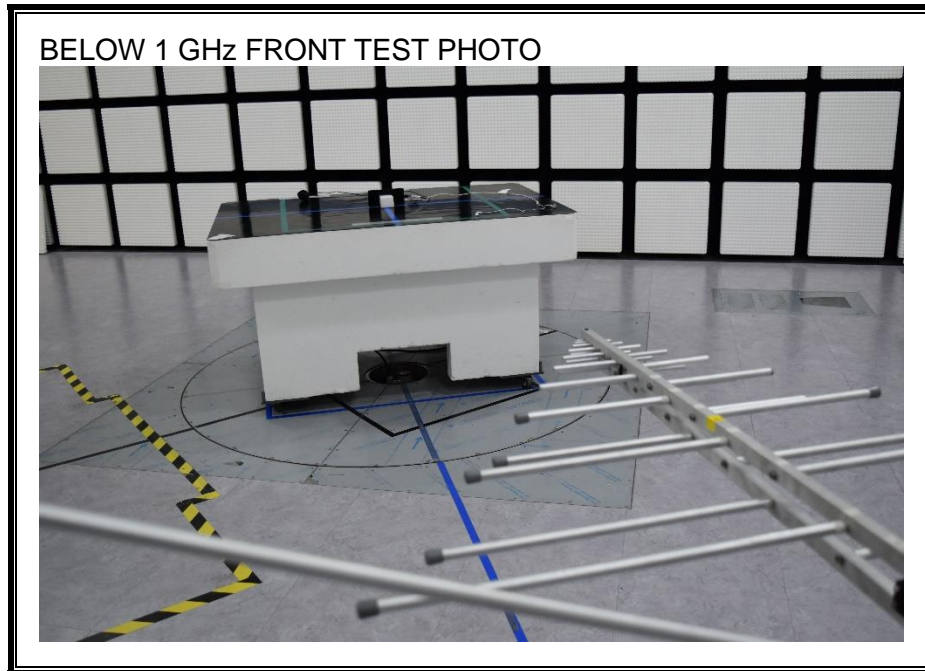

1. Appendix: 5G NR mmWave SETUP PHOTOS

1) RADIATED RF MEASUREMENT SETUP (BELOW 1 GHz)

2) RADIATED RF MEASUREMENT SETUP (1 – 18 GHz)

3) **RADIATED RF MEASUREMENT SETUP (18 - 40 GHz, 3m)**

4) RADIATED RF MEASUREMENT SETUP (18 - 40 GHz, 1m)

5) RADIATED RF MEASUREMENT SETUP (40 - 200 GHz, 1m)

40 - 200 GHz FRONT TEST PHOTO (1m)

40 - 200 GHz REAR TEST PHOTO (1m)

6) RADIATED RF MEASUREMENT SET-UP (Axis)

Z AXIS PHOTO

7) FREQUENCY STABILITY MEASUREMENT SETUP PHOTO

FREQUENCY STABILITY TEST PHOTO

END OF TEST PHOTO