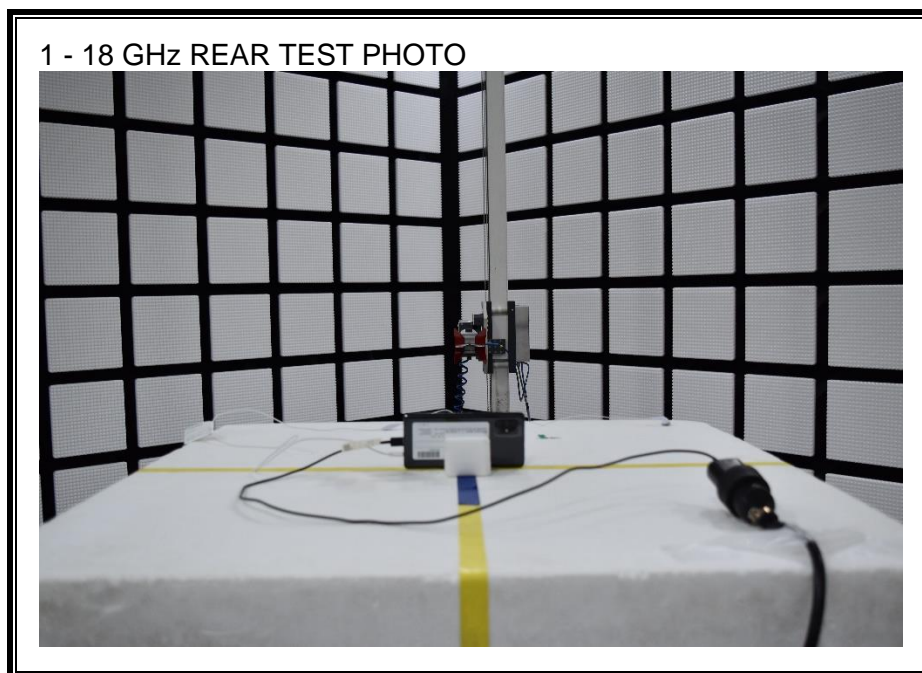

1. Appendix: 5G NR mmWave SETUP PHOTOS

1) RADIATED RF MEASUREMENT SETUP (BELOW 1 GHz)

2) RADIATED RF MEASUREMENT SETUP (1 – 18 GHz)

3) **RADIATED RF MEASUREMENT SETUP (18 - 40 GHz, 3m)**

4) RADIATED RF MEASUREMENT SETUP (18 - 40 GHz, 1m)

5) RADIATED RF MEASUREMENT SETUP (40 - 200 GHz, 1m)

40 - 200 GHz FRONT TEST PHOTO (1m)

40 - 200 GHz REAR TEST PHOTO (1m)

6) RADIATED RF MEASUREMENT SET-UP (Axis)

Z AXIS PHOTO

7) FREQUENCY STABILITY MEASUREMENT SETUP PHOTO

FREQUENCY STABILITY TEST PHOTO

END OF TEST PHOTO