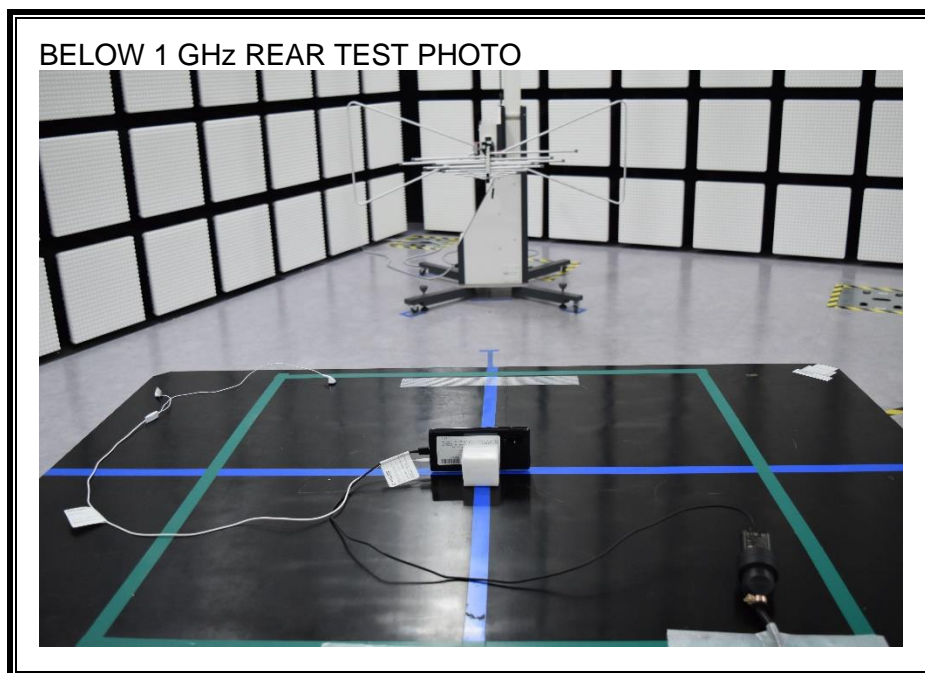

1. Appendix: 5G NR mmWave SETUP PHOTOS

1) RADIATED RF MEASUREMENT SETUP (BELOW 1 GHz)

2) RADIATED RF MEASUREMENT SETUP (1 – 18 GHz)

3) **RADIATED RF MEASUREMENT SETUP (18 - 40 GHz, 3m)**

4) RADIATED RF MEASUREMENT SETUP (18 - 40 GHz, 1m)

5) RADIATED RF MEASUREMENT SETUP (40 - 200 GHz, 1m)

40 - 200 GHz FRONT TEST PHOTO (1m)

40 - 200 GHz REAR TEST PHOTO (1m)

6) RADIATED RF MEASUREMENT SET-UP (Axis)

Z AXIS PHOTO

7) FREQUENCY STABILITY MEASUREMENT SETUP PHOTO

FREQUENCY STABILITY TEST PHOTO

END OF TEST PHOTO