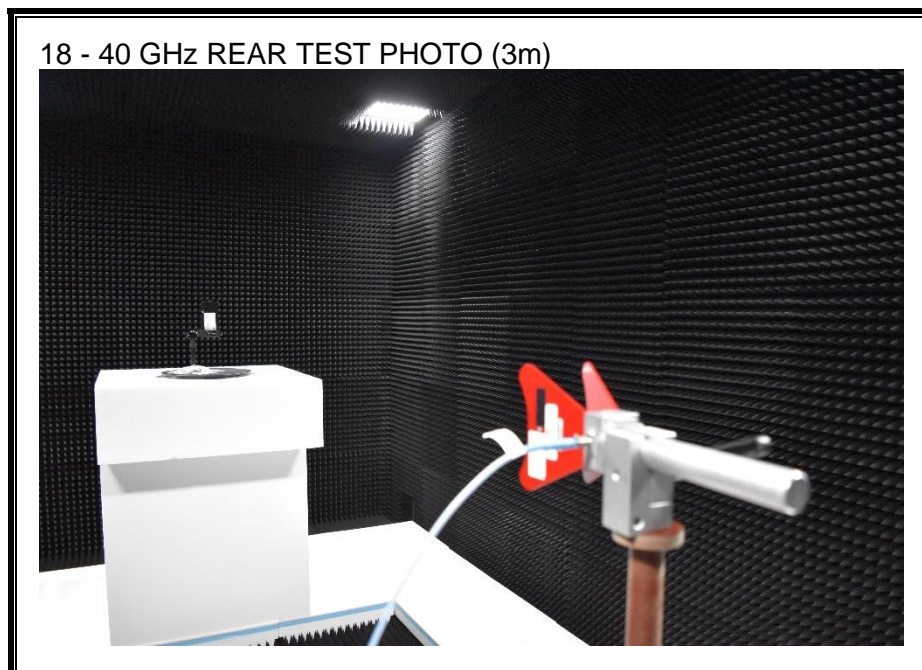

1. Appendix: 5G NR mmWave SETUP PHOTOS

1) RADIATED RF MEASUREMENT SETUP (BELOW 1 GHz)

2) RADIATED RF MEASUREMENT SETUP (1 – 18 GHz)

3) **RADIATED RF MEASUREMENT SETUP (18 - 40 GHz, 3m)**

4) RADIATED RF MEASUREMENT SETUP (18 - 40 GHz, 1m)

5) RADIATED RF MEASUREMENT SETUP (40 - 200 GHz, 1m)

40 - 200 GHz FRONT TEST PHOTO (1m)

40 - 200 GHz REAR TEST PHOTO (1m)

6) RADIATED RF MEASUREMENT SET-UP (Axis)

Z AXIS PHOTO

7) FREQUENCY STABILITY MEASUREMENT SETUP PHOTO