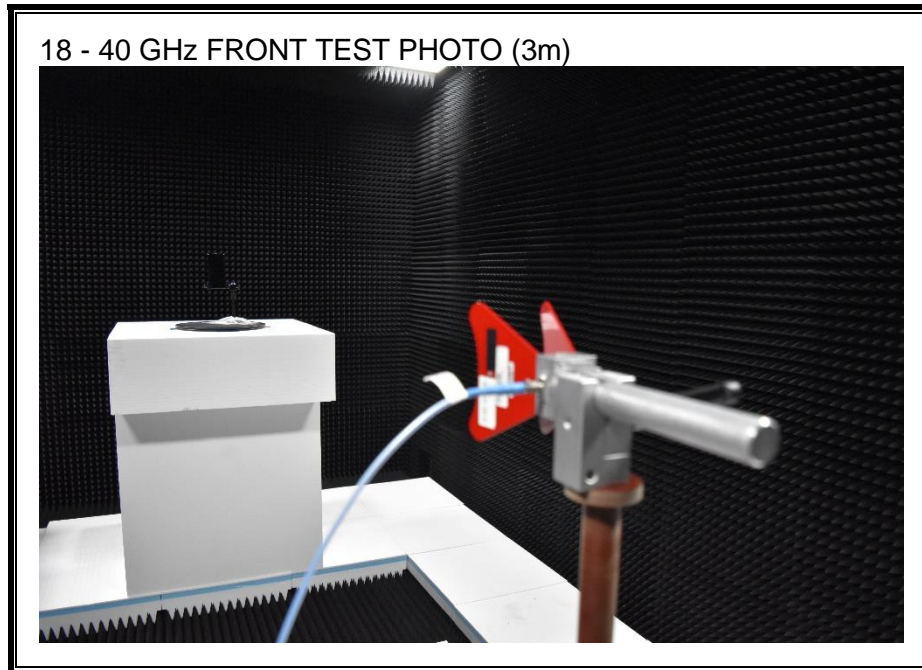

1. Appendix: 5G NR mmWave SETUP PHOTOS

1) RADIATED RF MEASUREMENT SETUP (BELOW 1 GHz)

2) RADIATED RF MEASUREMENT SETUP (1 – 18 GHz)

3) **RADIATED RF MEASUREMENT SETUP (18 - 40 GHz, 3m)**

4) RADIATED RF MEASUREMENT SETUP (18 - 40 GHz, 1m)

5) RADIATED RF MEASUREMENT SETUP (40 - 200 GHz, 1m)

40 - 200 GHz FRONT TEST PHOTO (1m)

40 - 200 GHz REAR TEST PHOTO (1m)

6) RADIATED RF MEASUREMENT SET-UP (Axis)

Z AXIS PHOTO

7) FREQUENCY STABILITY MEASUREMENT SETUP PHOTO