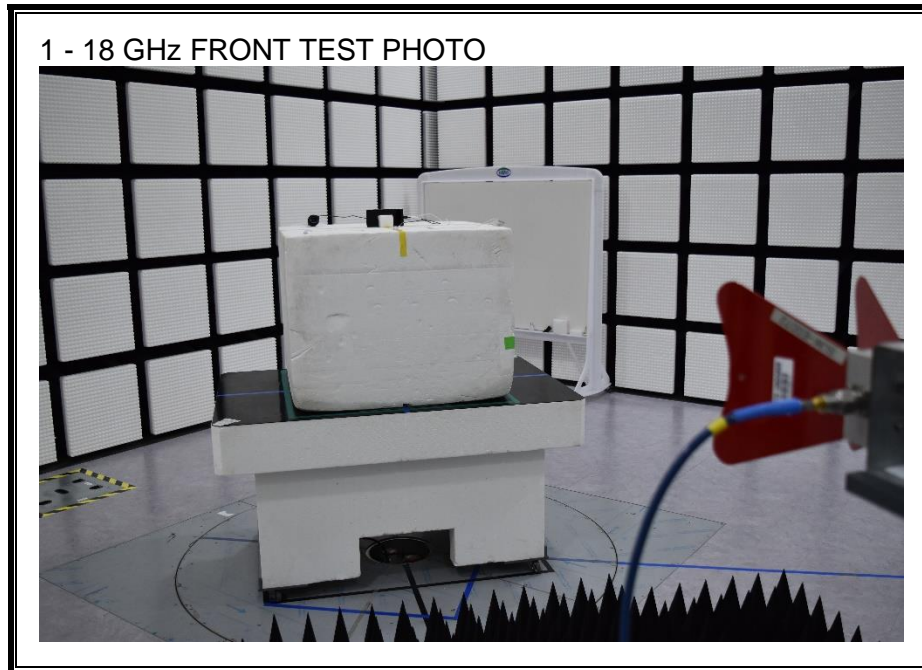

1. Appendix: 5G NR mmWave SETUP PHOTOS

1) RADIATED RF MEASUREMENT SETUP (BELOW 1 GHz)

2) RADIATED RF MEASUREMENT SETUP (1 – 18 GHz)

3) **RADIATED RF MEASUREMENT SETUP (18 - 40 GHz, 3m)**

4) RADIATED RF MEASUREMENT SETUP (18 - 40 GHz, 1m)

5) RADIATED RF MEASUREMENT SETUP (40 - 200 GHz, 1m)

40 - 200 GHz FRONT TEST PHOTO (1m)

40 - 200 GHz REAR TEST PHOTO (1m)

6) RADIATED RF MEASUREMENT SET-UP (Axis)

Z AXIS PHOTO

7) FREQUENCY STABILITY MEASUREMENT SETUP PHOTO

FREQUENCY STABILITY TEST PHOTO

END OF TEST PHOTO