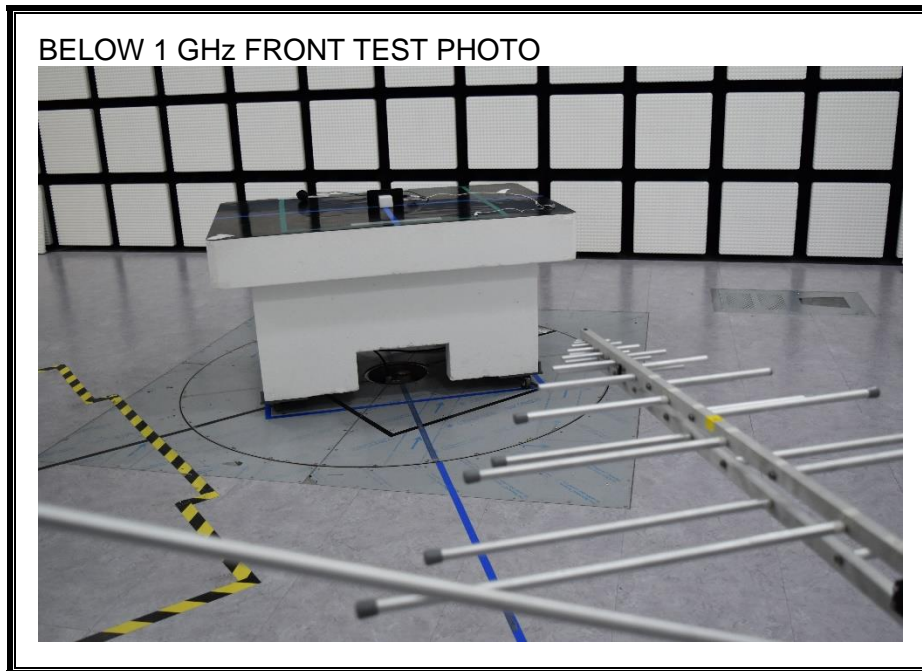

# 1. Appendix: LICENSED BAND SETUP PHOTOS(Conducted Test)

## 2) CONDUCTED RF MEASUREMENT SETUP (WWAN – 5G NR)

3) CONDUCTED RF MEASUREMENT SETUP (WWAN Stability)

2. Appendix: LICENSED BAND SETUP PHOTOS(Radiated Test)

1) RADIATED RF MEASUREMENT SETUP (BELOW 1 GHz)

BELOW 1 GHz REAR TEST PHOTO

2) RADIATED RF MEASUREMENT SETUP (ABOVE 1 GHz)

ABOVE 1 GHz FRONT TEST PHOTO

ABOVE 1 GHz REAR TEST PHOTO

3) RADIATED RF MEASUREMENT SET-UP (Axis)

X AXIS PHOTO

Y AXIS PHOTO

Z AXIS PHOTO

**END OF TEST PHOTO**