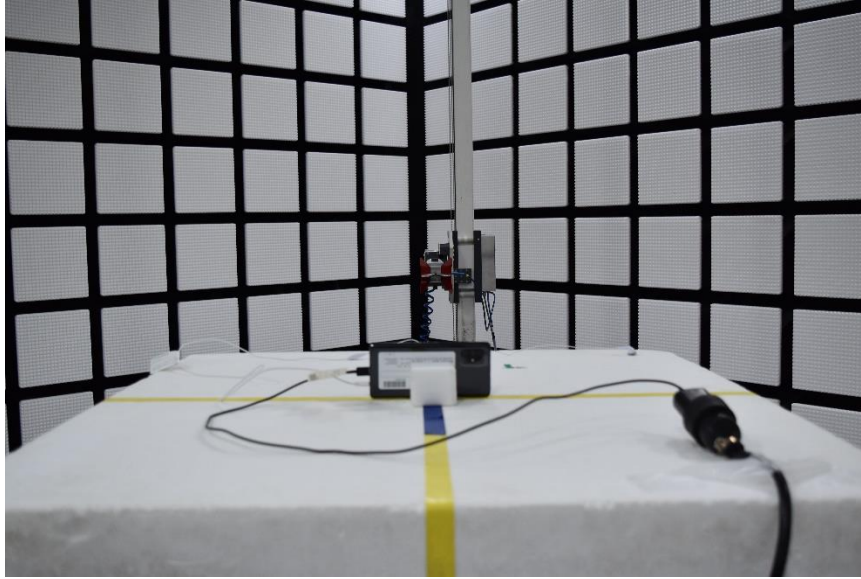

## 2) CONDUCTED RF MEASUREMENT SETUP (WWAN – 5G NR)

3) CONDUCTED RF MEASUREMENT SETUP (WWAN Stability)

2. Appendix: LICENSED BAND SETUP PHOTOS(Radiated Test)

1) RADIATED RF MEASUREMENT SETUP (BELOW 1 GHz)

BELOW 1 GHz REAR TEST PHOTO

2) RADIATED RF MEASUREMENT SETUP (ABOVE 1 GHz)

ABOVE 1 GHz FRONT TEST PHOTO

ABOVE 1 GHz REAR TEST PHOTO

3) RADIATED RF MEASUREMENT SET-UP (Axis)

X AXIS PHOTO

Y AXIS PHOTO

Z AXIS PHOTO

**END OF TEST PHOTO**