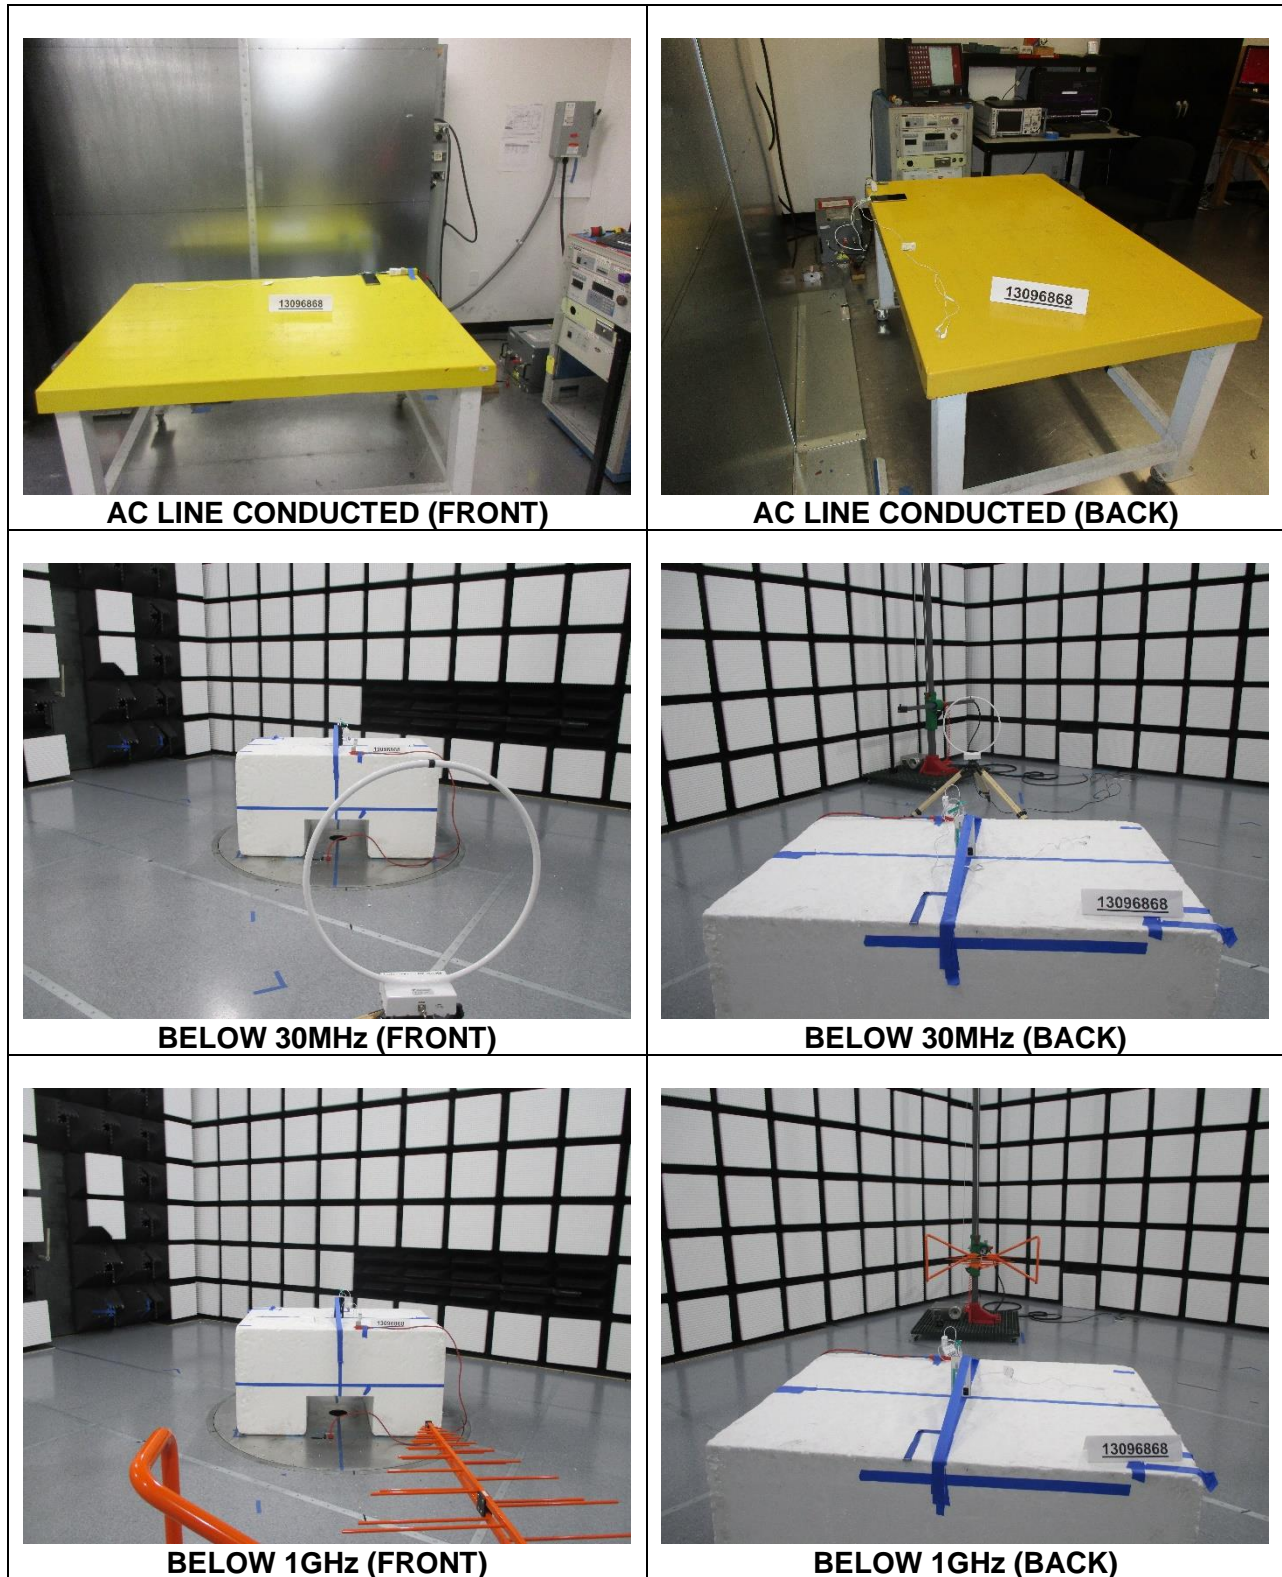

12. SETUP PHOTOS

12.1. SM-A715F (Original)

RADIATED RF AND AC LINE CONDUCTED MEASUREMENT SETUP

LOOP ANTENNA ORIENTATIONS

PARALLEL

PERPENDICULAR

GROUND-PARALLEL

ORIENTATIONS AND FREQUENCY TOLERANCE OVE EXTREME CONDITIONS

X-ORIENTATION

Y-ORIENTATION

Z-ORIENTATION

**FREQUENCY TOLERANCE OVER
EXTREME CONDITIONS**

12.2. SM-A715W (Spot Check)

RADIATED RF MEASUREMENT SETUP

END OF TEST REPORT