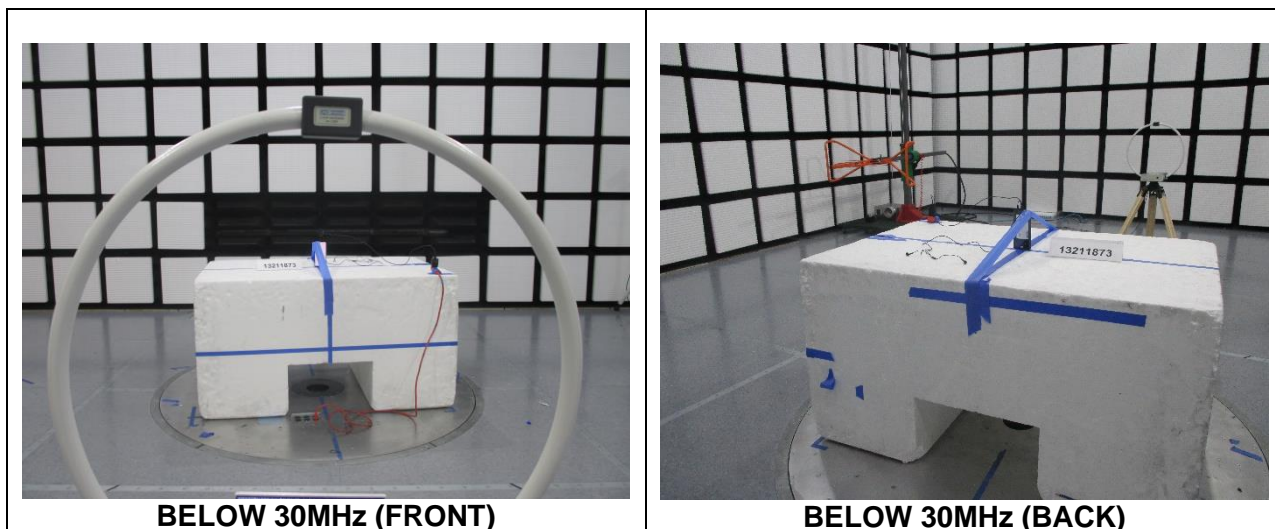

12. SETUP PHOTOS

12.1. SM-A715F (Original)

RADIATED RF AND AC LINE CONDUCTED MEASUREMENT SETUP

LOOP ANTENNA ORIENTATIONS

PARALLEL

PERPENDICULAR

GROUND-PARALLEL

ORIENTATIONS AND FREQUENCY TOLERANCE OVE EXTREME CONDITIONS

X-ORIENTATION

Y-ORIENTATION

Z-ORIENTATION

**FREQUENCY TOLERANCE OVER
EXTREME CONDITIONS**

12.2. SM-A715W (Spot Check)

RADIATED RF MEASUREMENT SETUP

END OF TEST REPORT