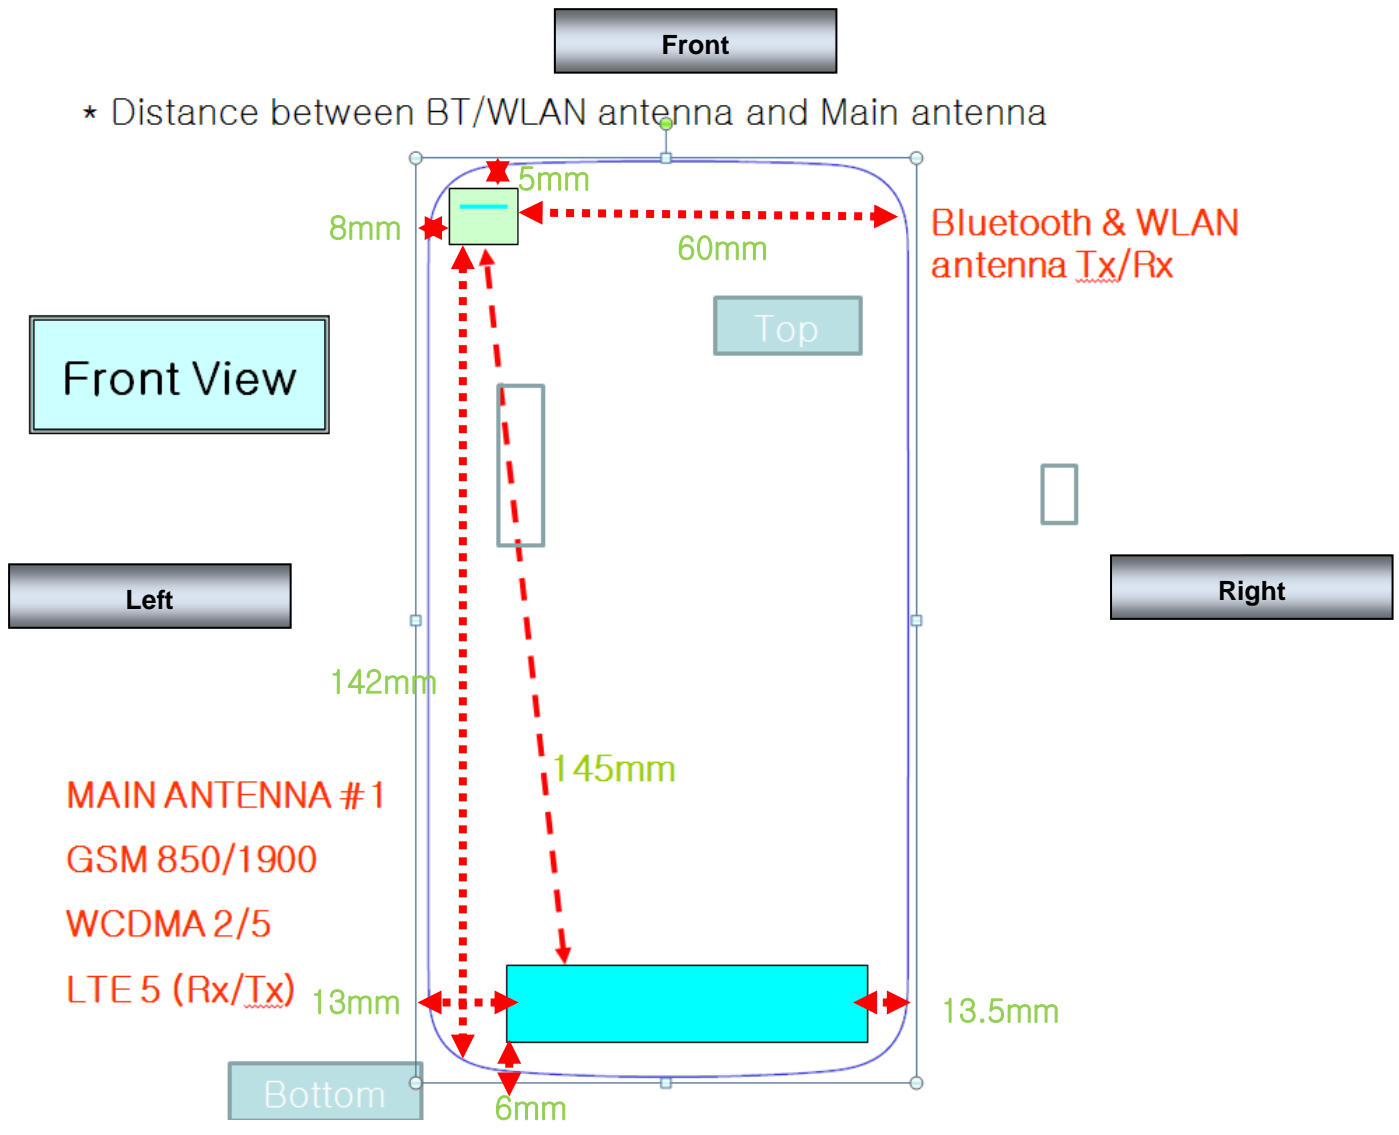

Antenna and Device Information

SAR Test Setup Photographs

■ **Test Setup Photo (Left All)**

■ **Test Setup Photo(Left Touch/Tilt)**

■ **Test Setup Photo(Right All)**

■ **Test Setup Photo (Right Touch/Tilt)**

■ **Test Setup Photo (Body All)**

■ **Test Setup Photo (Rear)**

[Distance of 1.0 cm from the EUT]

■ **Test Setup Photo (Front)**

[Distance of 1.0 cm from the EUT]

■ **Test Setup Photo (Left)**

[Distance of 1.0 cm from the EUT]

■ **Test Setup Photo (Right)**

[Distance of 1.0 cm from the EUT]

■ **Test Setup Photo(Top)**

[Distance of 1.0 cm from the EUT]

■ **Test Setup Photo(Bottom)**

[Distance of 1.0 cm frm the EUT]

■ **Test Setup Photo (Body All for Extremity SAR)**

[Distance of 0 cm from the EUT]

■ **Test Setup Photo(Top for Extremity SAR)**

[Distance of 0 cm from the EUT]