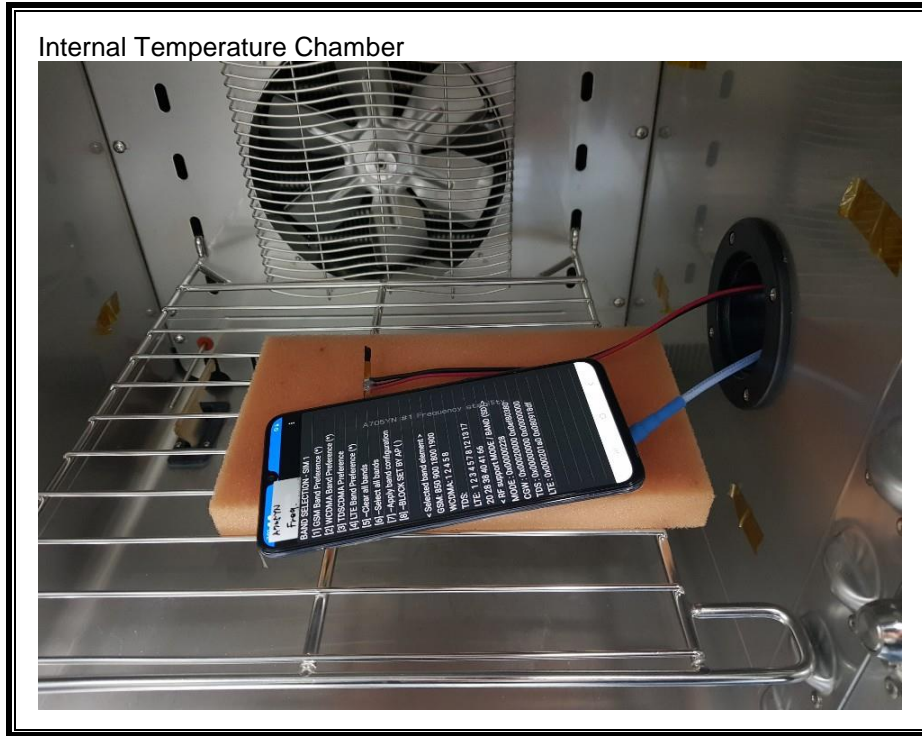

### ANTENNA PORT CONDUCTED RF MEASUREMENT SETUP

**RADIATED RF MEASUREMENT SETUP (BELOW 1 GHz, X)**

**RADIATED RF MEASUREMENT SETUP (BELOW 1 GHz, Y)**

**RADIATED RF MEASUREMENT SETUP (BELOW 1 GHz, Z)**

**RADIATED RF MEASUREMENT SETUP (ABOVE 1 GHz, X)**

**RADIATED RF MEASUREMENT SETUP (ABOVE 1 GHz, Y)**

**RADIATED RF MEASUREMENT SETUP (ABOVE 1 GHz, Z)**

**RADIATED RF MEASUREMENT SETUP FOR PORTABLE CONFIGURATION**

**ENVIRONMENTAL CHAMBER PHOTO**

**END OF REPORT**