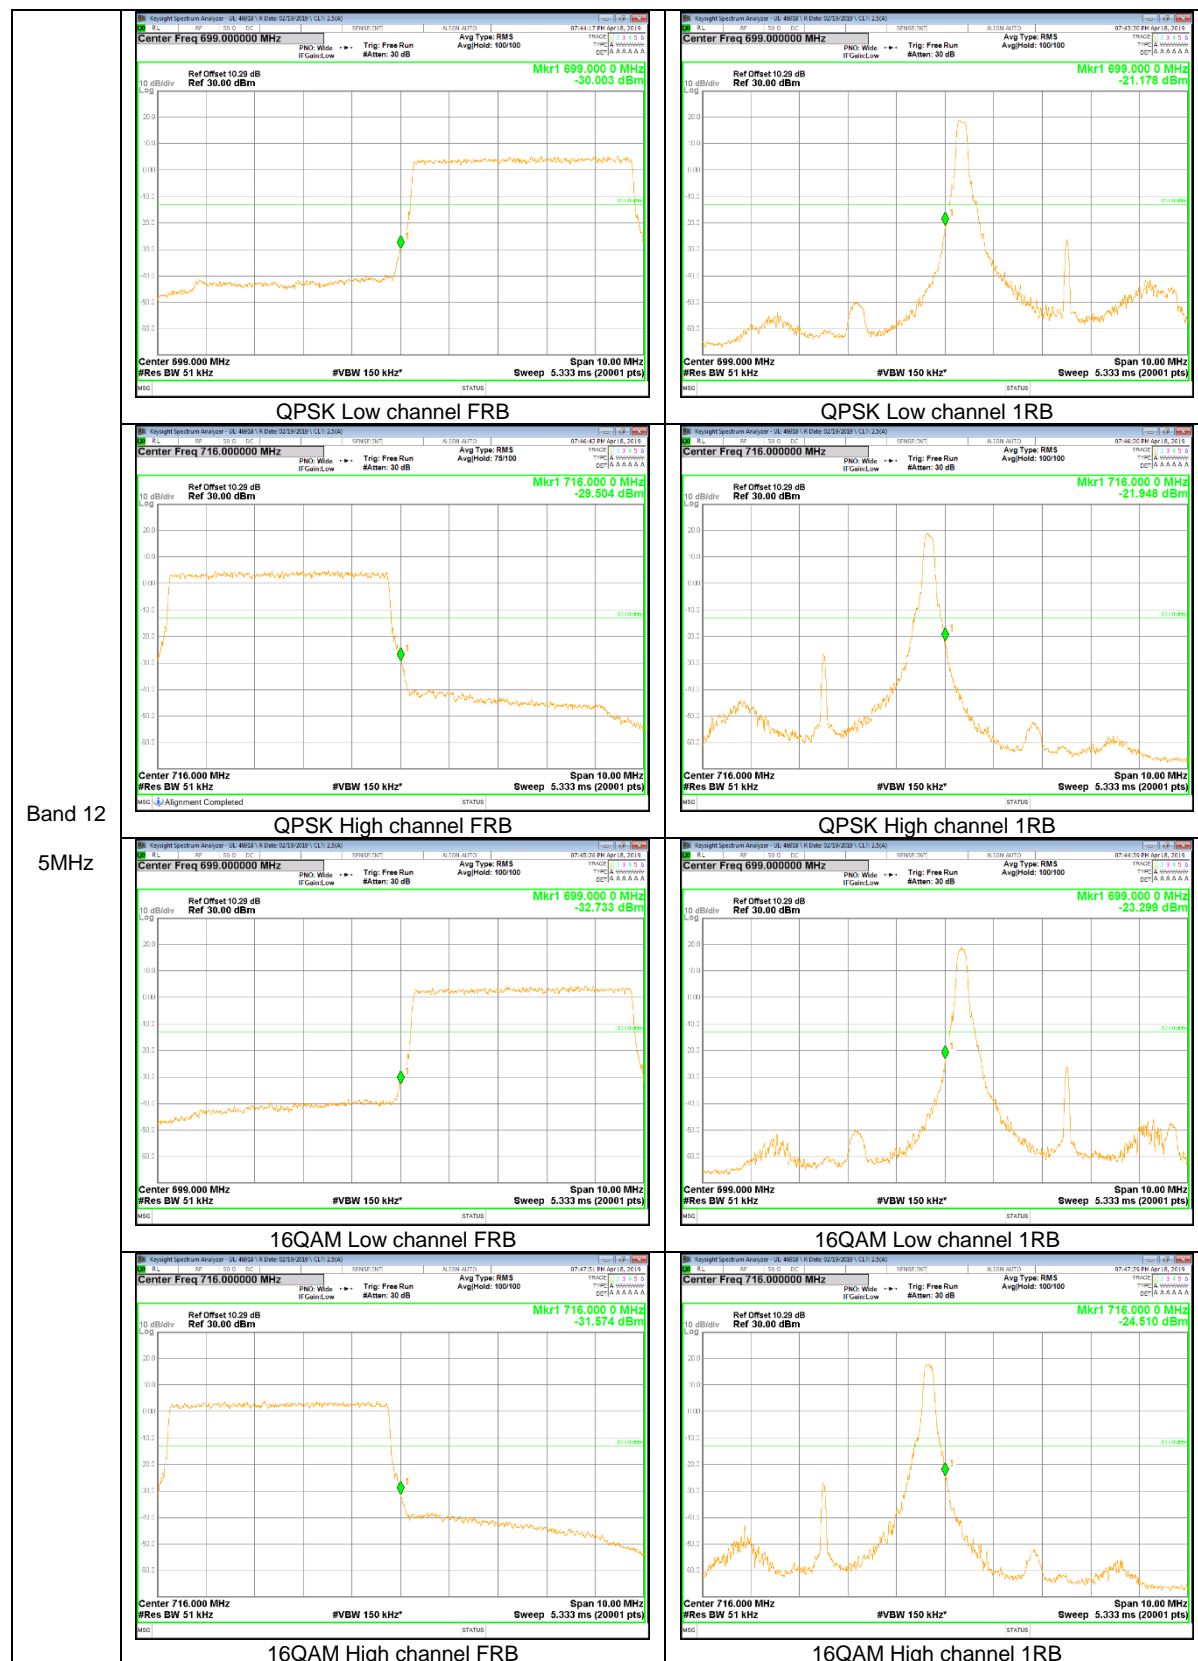

LTE Band 12

Band 12
10MHz

LTE Band 13

Band 13
10MHz

LTE Band 66

Band 66
20MHz

Band 66
5MHz

10.2.2.EMISSION MASK RESULT

LTE Band 41

Band 41
20MHz

Band 41
15MHz