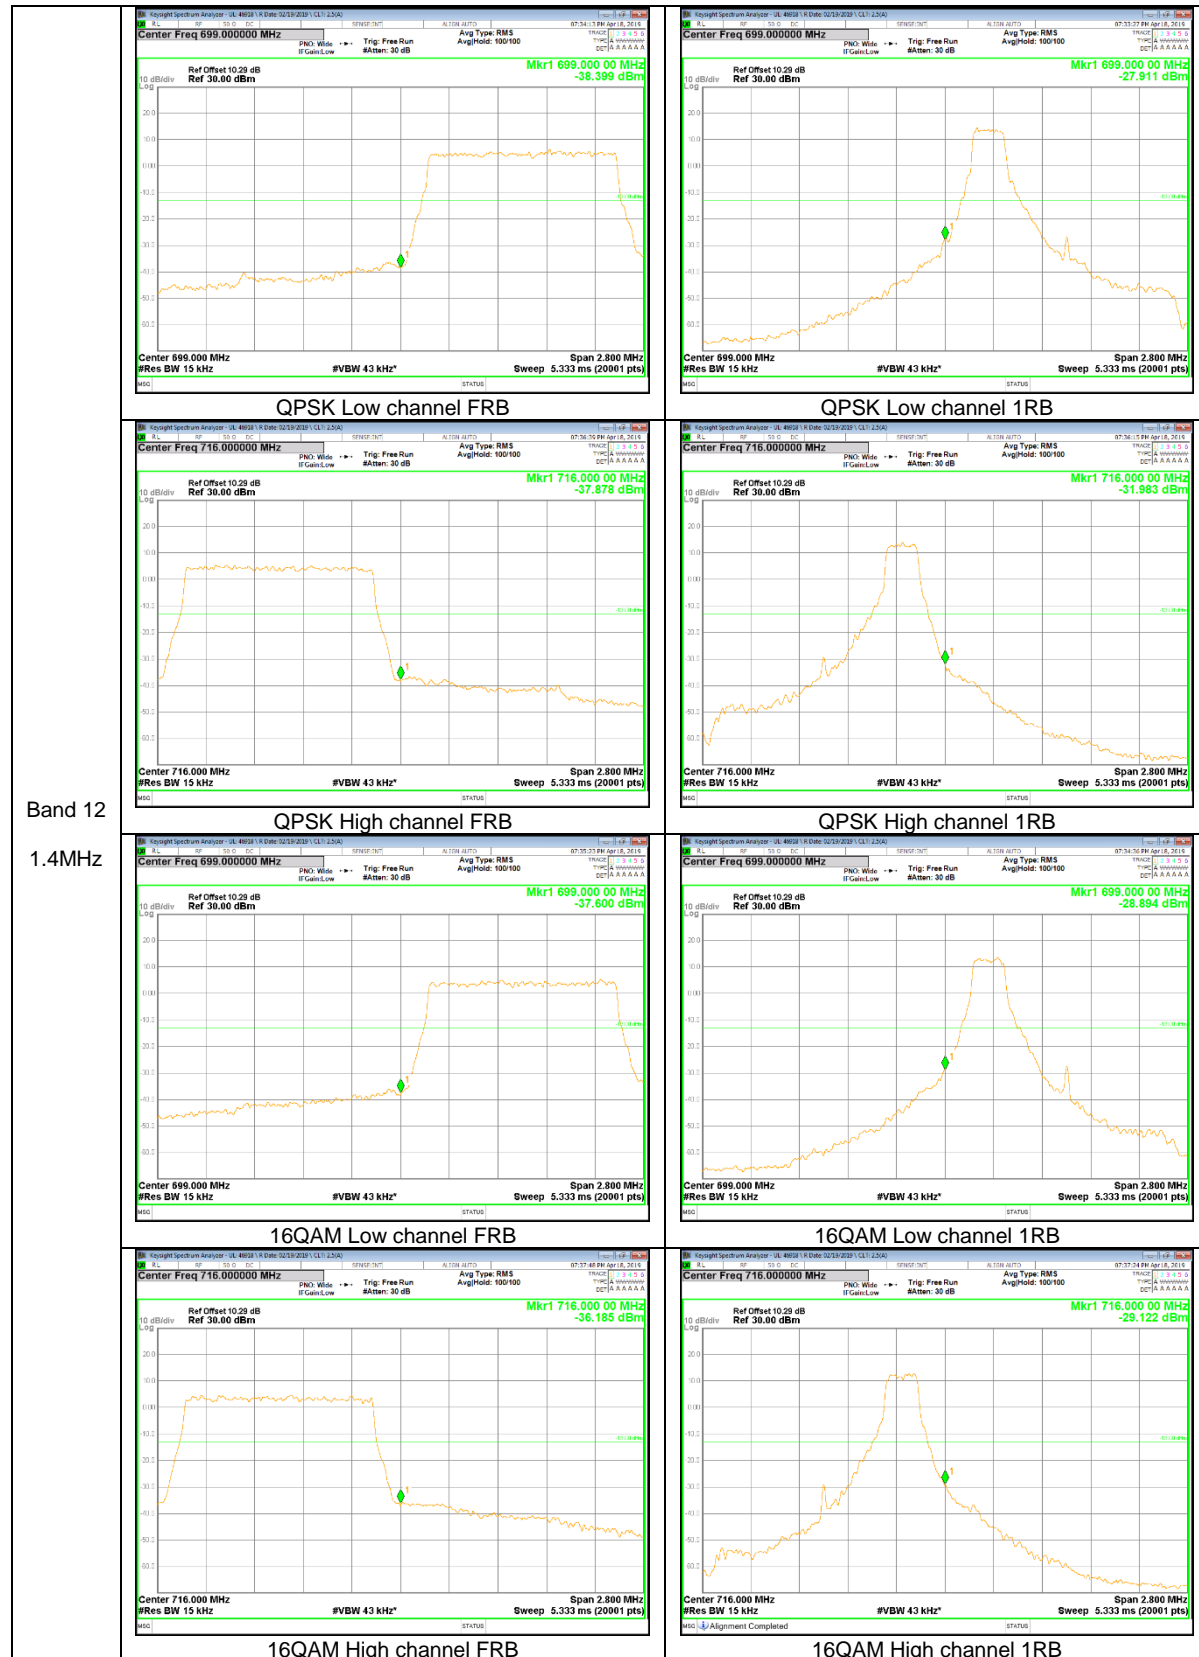

LTE Band 12

Band 12
10MHz

LTE Band 13

Band 13
10MHz

LTE Band 66

Band 66
20MHz

Band 66
5MHz

10.2.2.EMISSION MASK RESULT

LTE Band 41

Band 41
20MHz

Band 41
15MHz