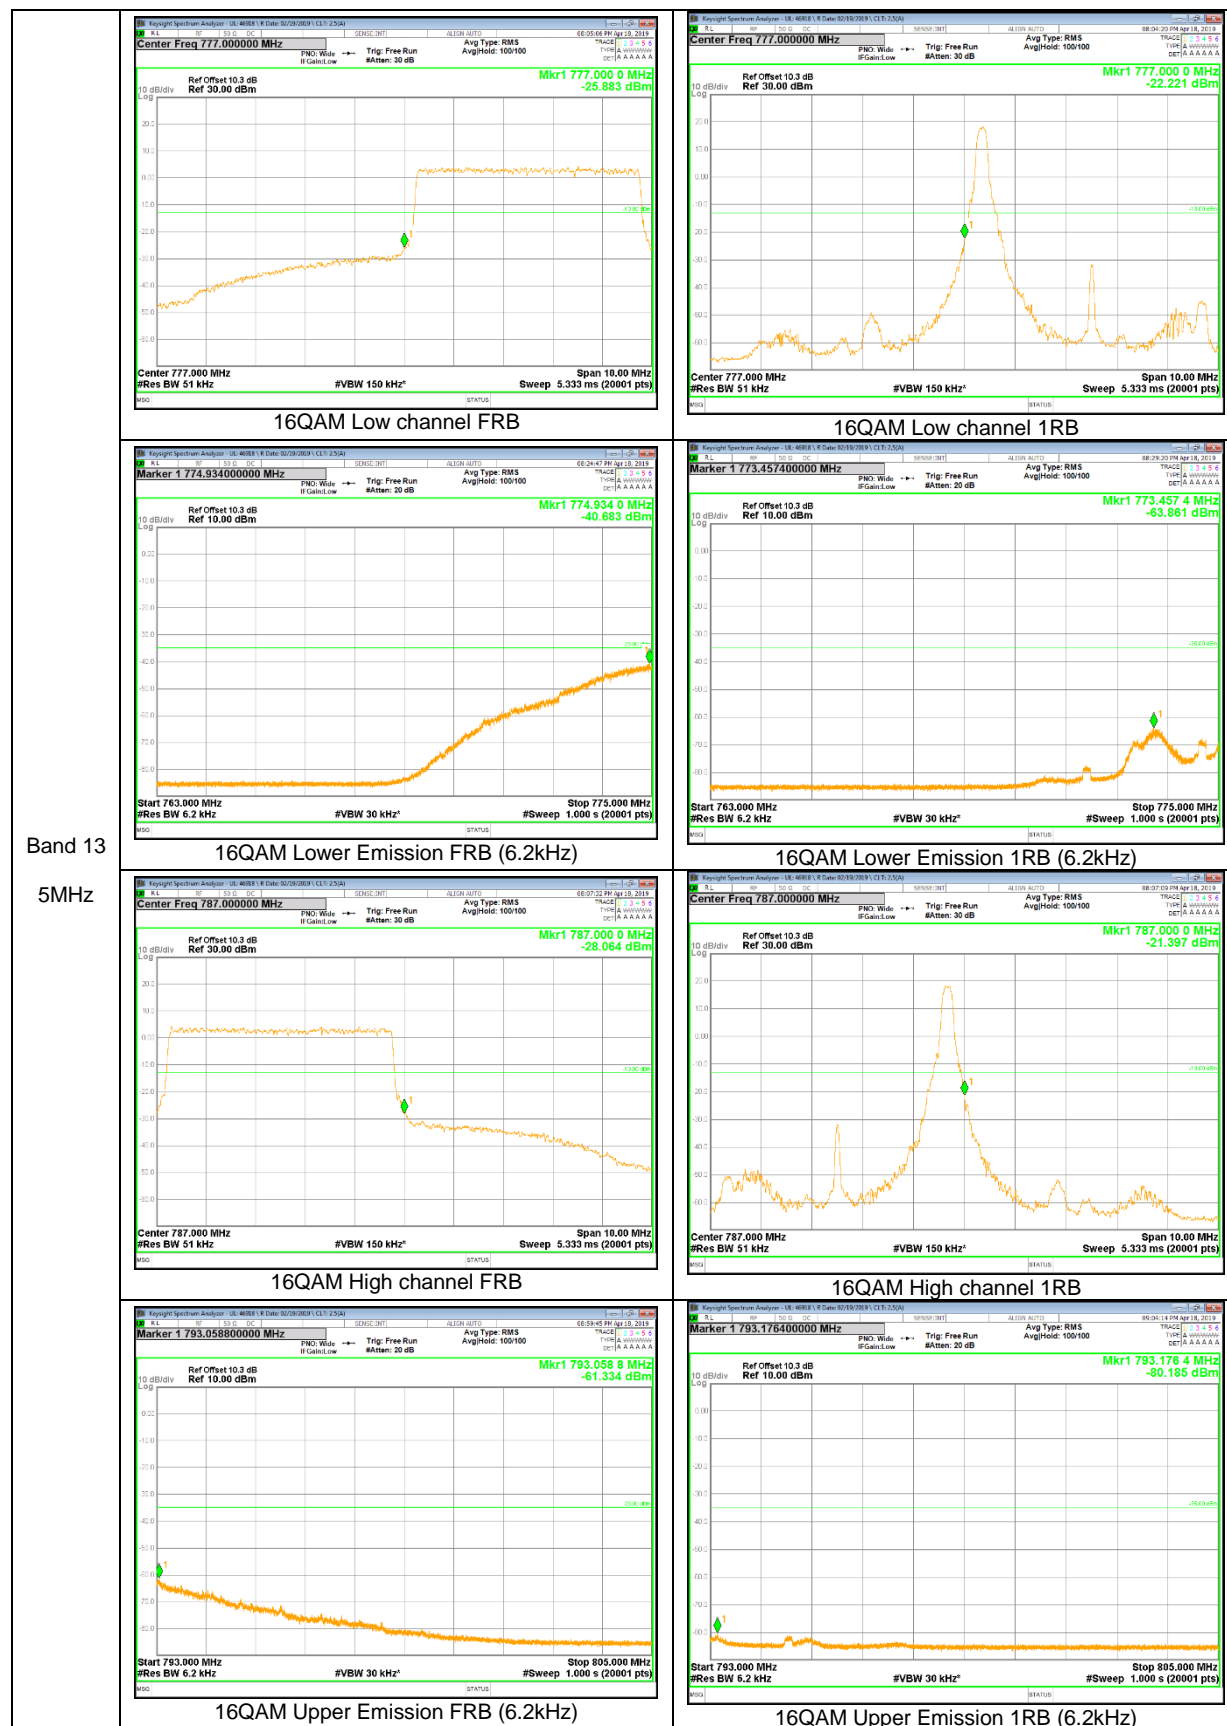

LTE Band 12

Band 12
10MHz

LTE Band 13

Band 13
10MHz

LTE Band 66

Band 66
20MHz

Band 66
5MHz

10.2.2.EMISSION MASK RESULT

LTE Band 41

Band 41
20MHz

Band 41
15MHz