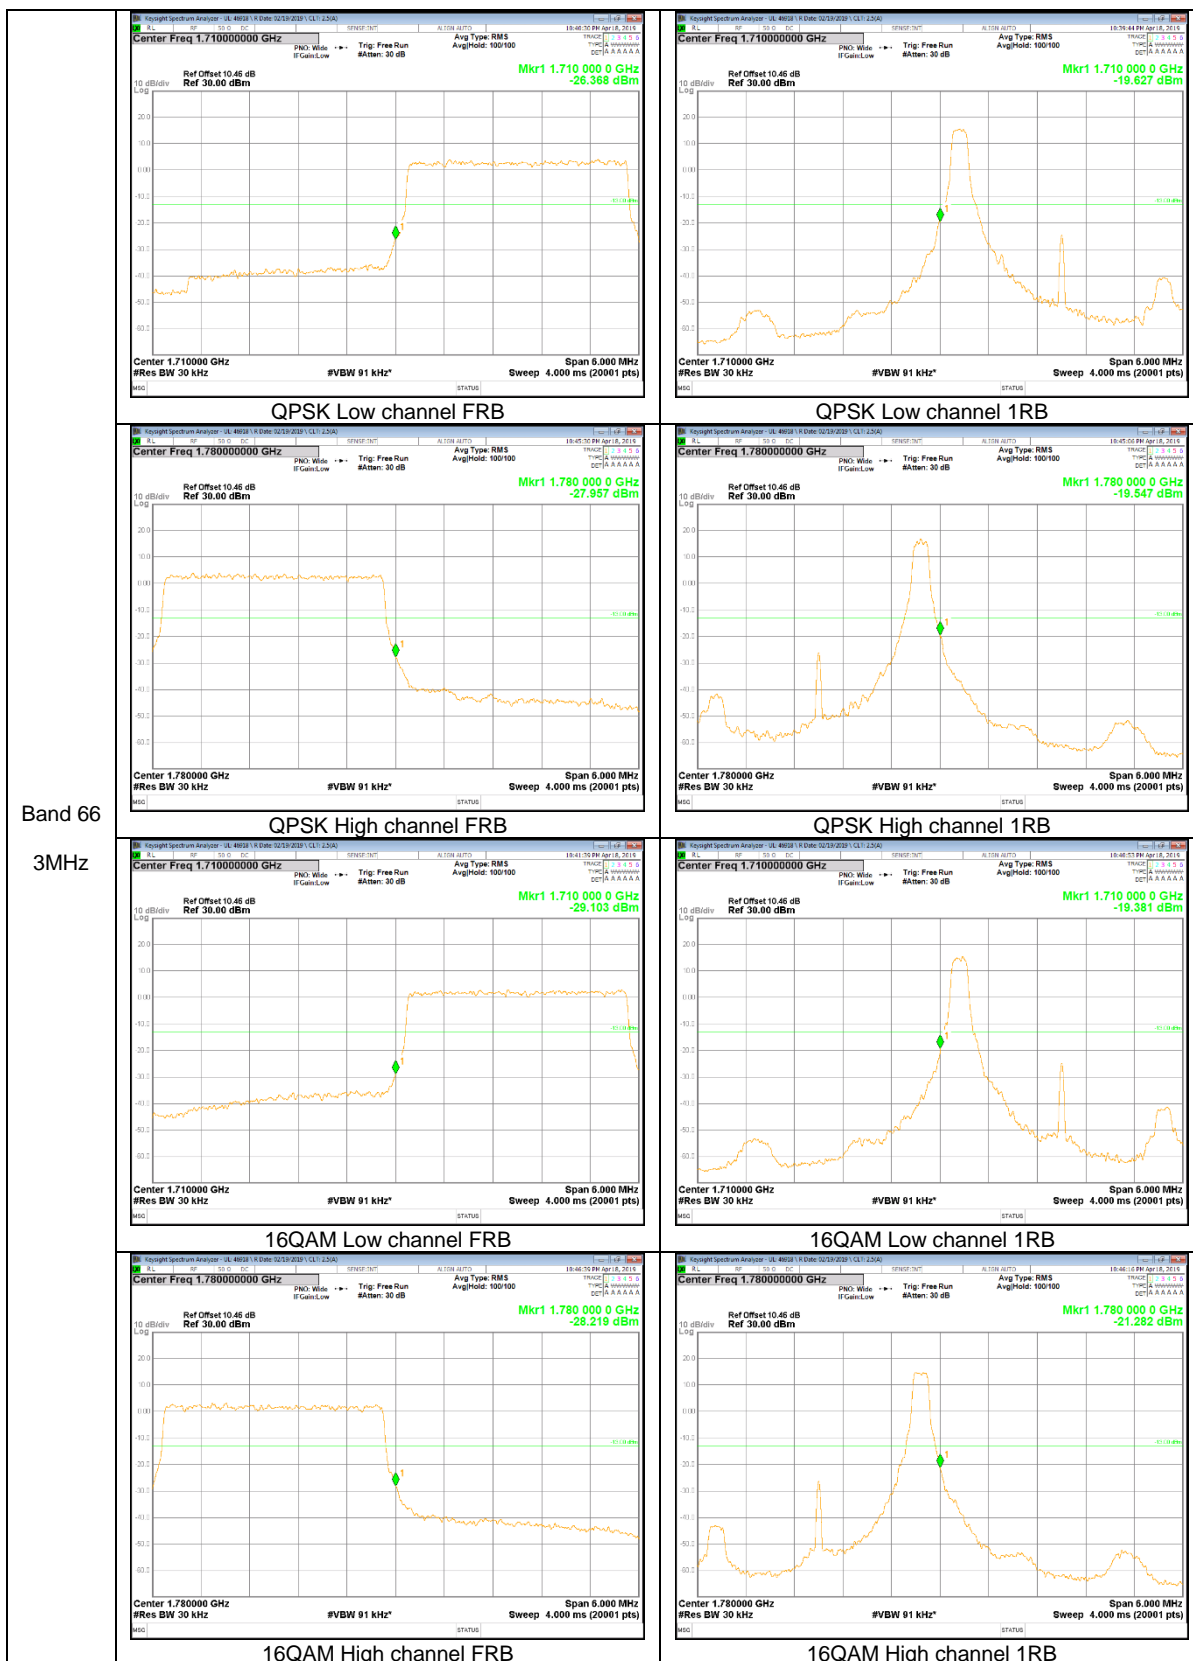

LTE Band 12

Band 12
10MHz

LTE Band 13

Band 13
10MHz

LTE Band 66

Band 66
20MHz

Band 66
5MHz

10.2.2.EMISSION MASK RESULT

LTE Band 41

Band 41
20MHz

Band 41
15MHz