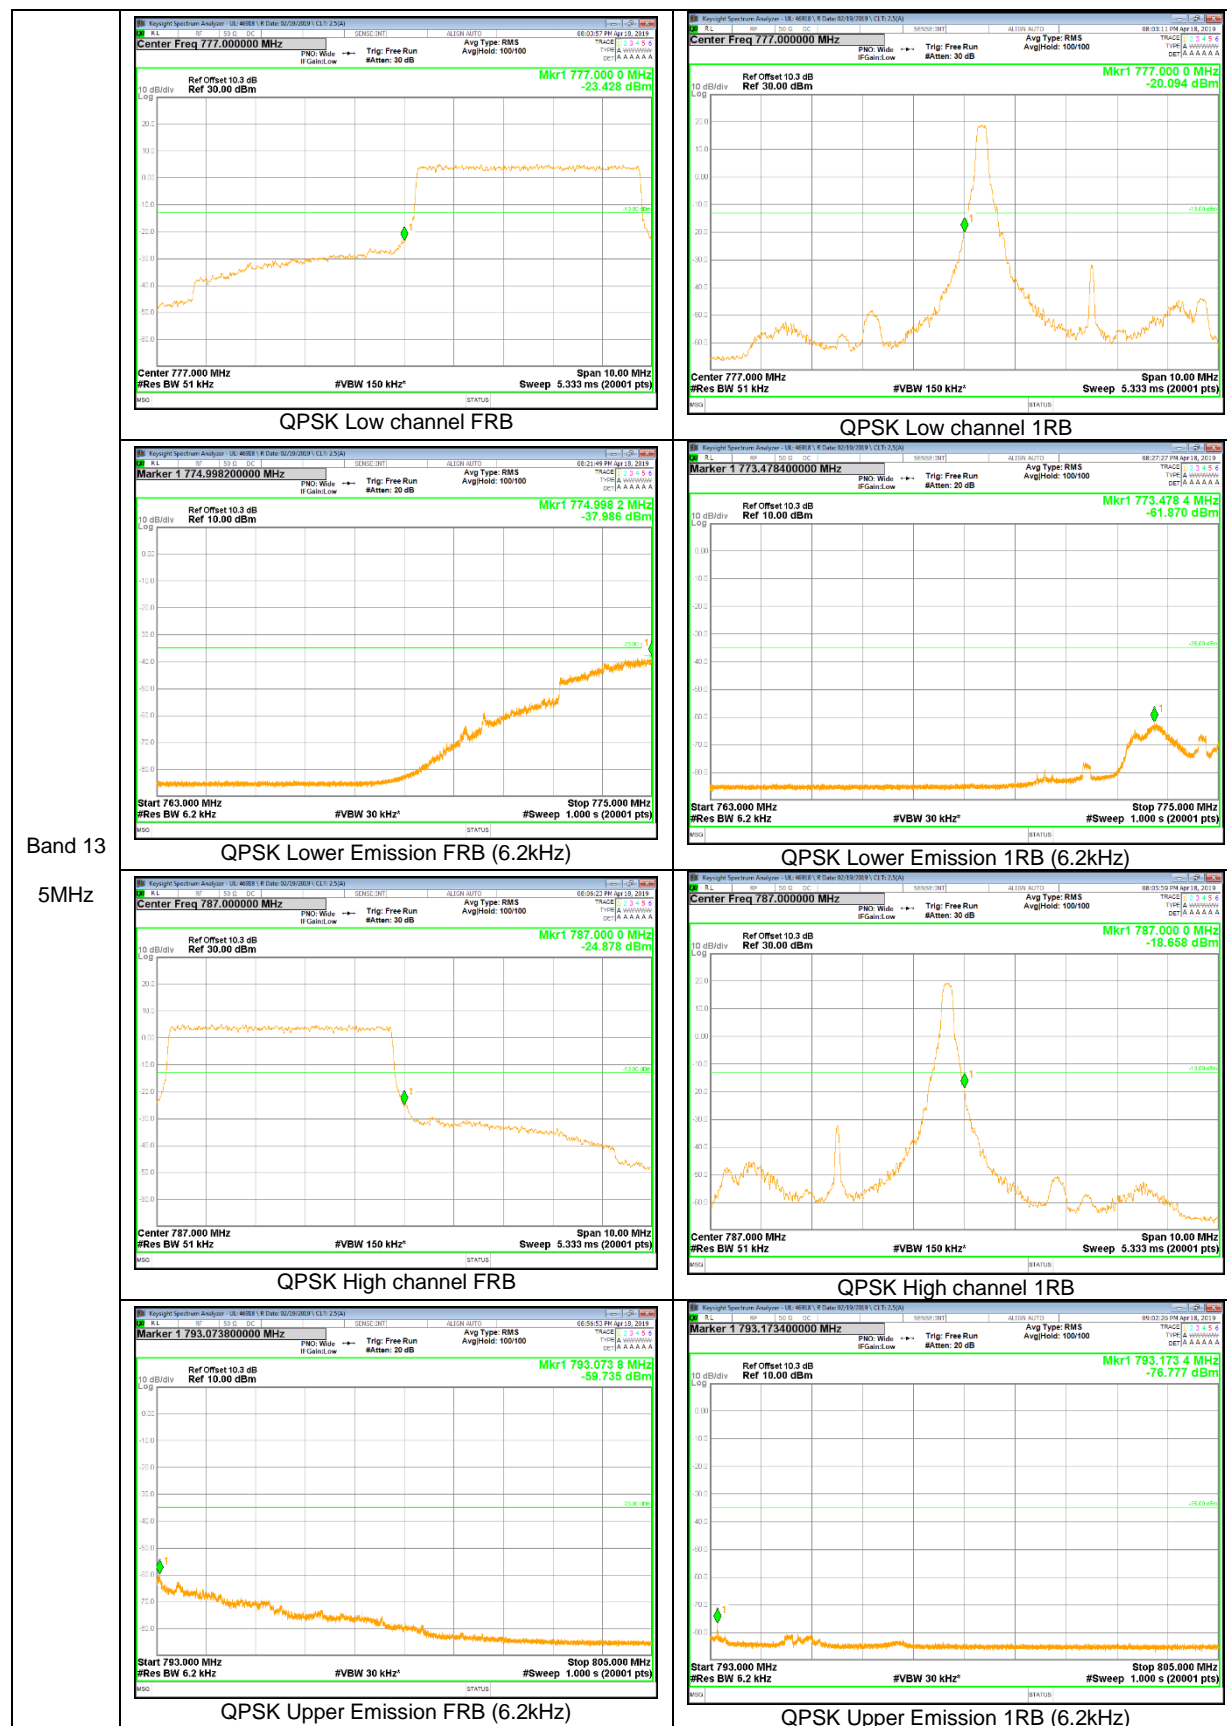

LTE Band 12

Band 12
10MHz

LTE Band 13

Band 13
10MHz

LTE Band 66

Band 66
20MHz

Band 66
5MHz

10.2.2.EMISSION MASK RESULT

LTE Band 41

Band 41
20MHz

Band 41
15MHz