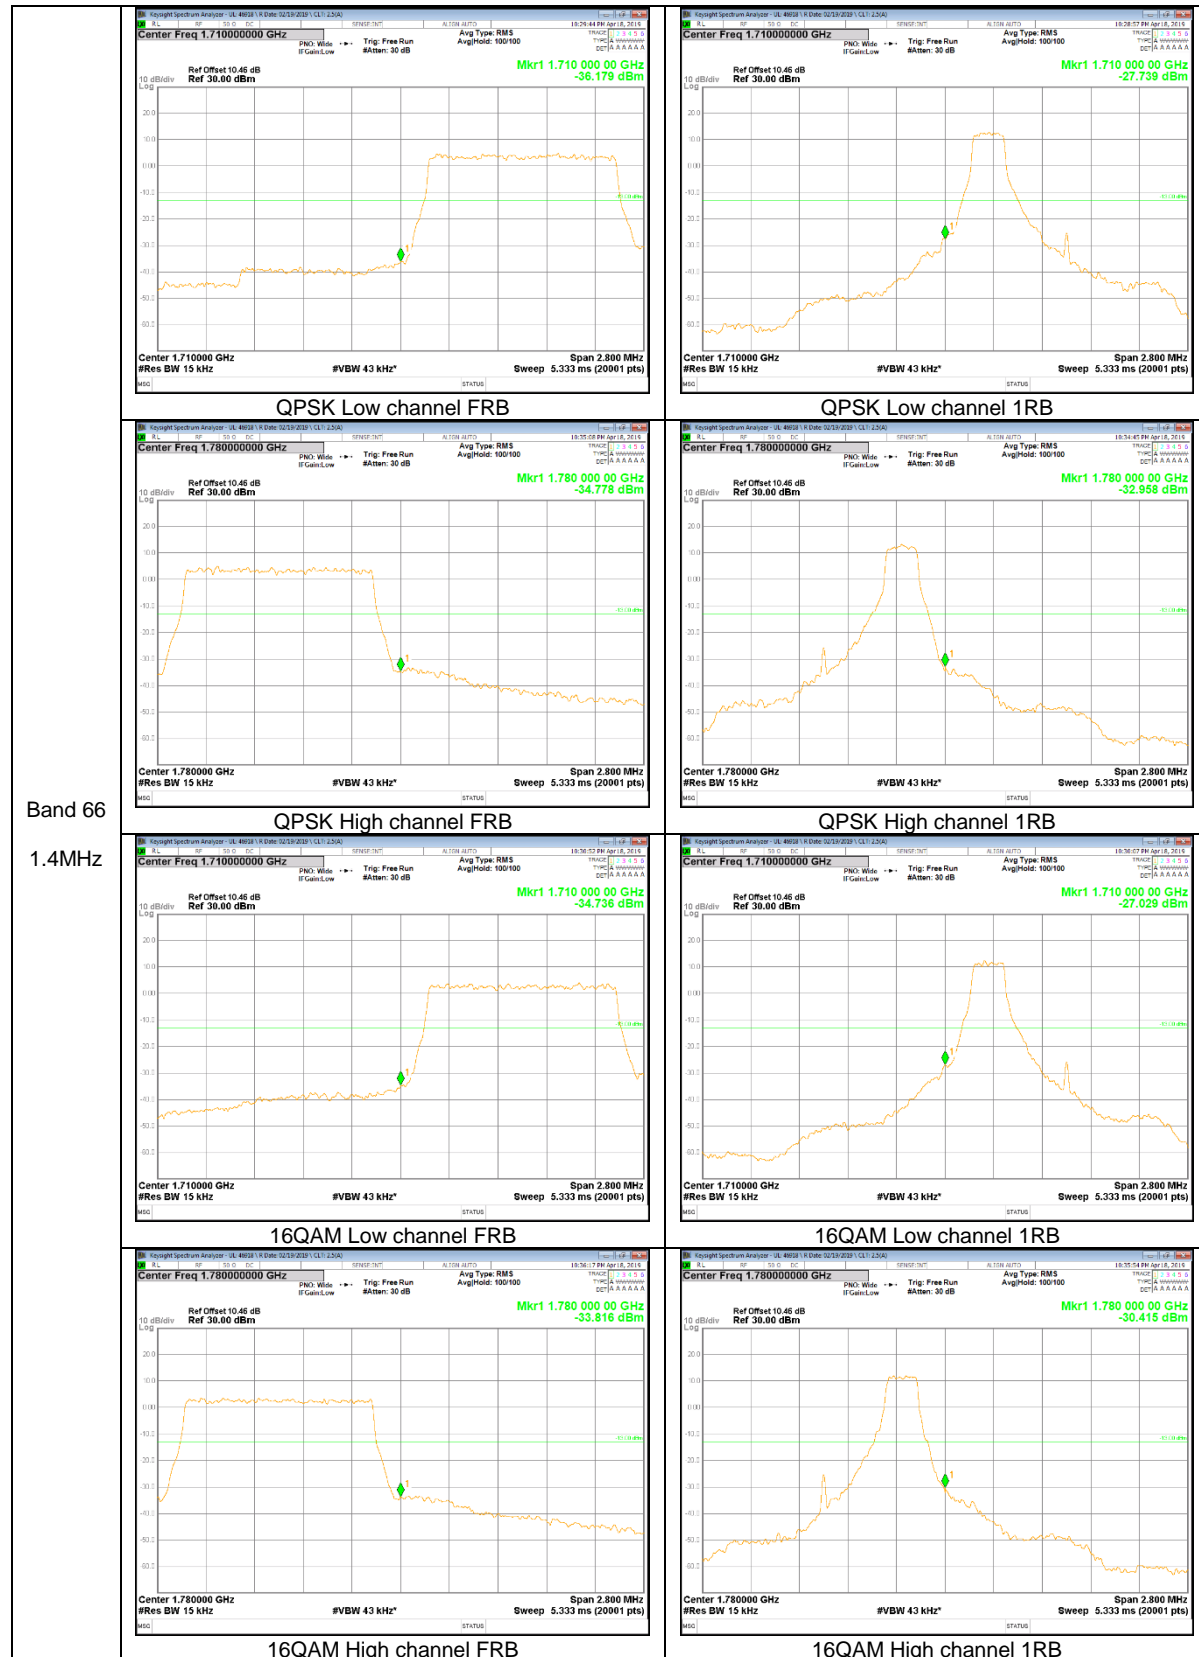

LTE Band 12

Band 12
10MHz

LTE Band 13

Band 13
10MHz

LTE Band 66

Band 66
20MHz

Band 66
5MHz

10.2.2.EMISSION MASK RESULT

LTE Band 41

Band 41
20MHz

Band 41
15MHz