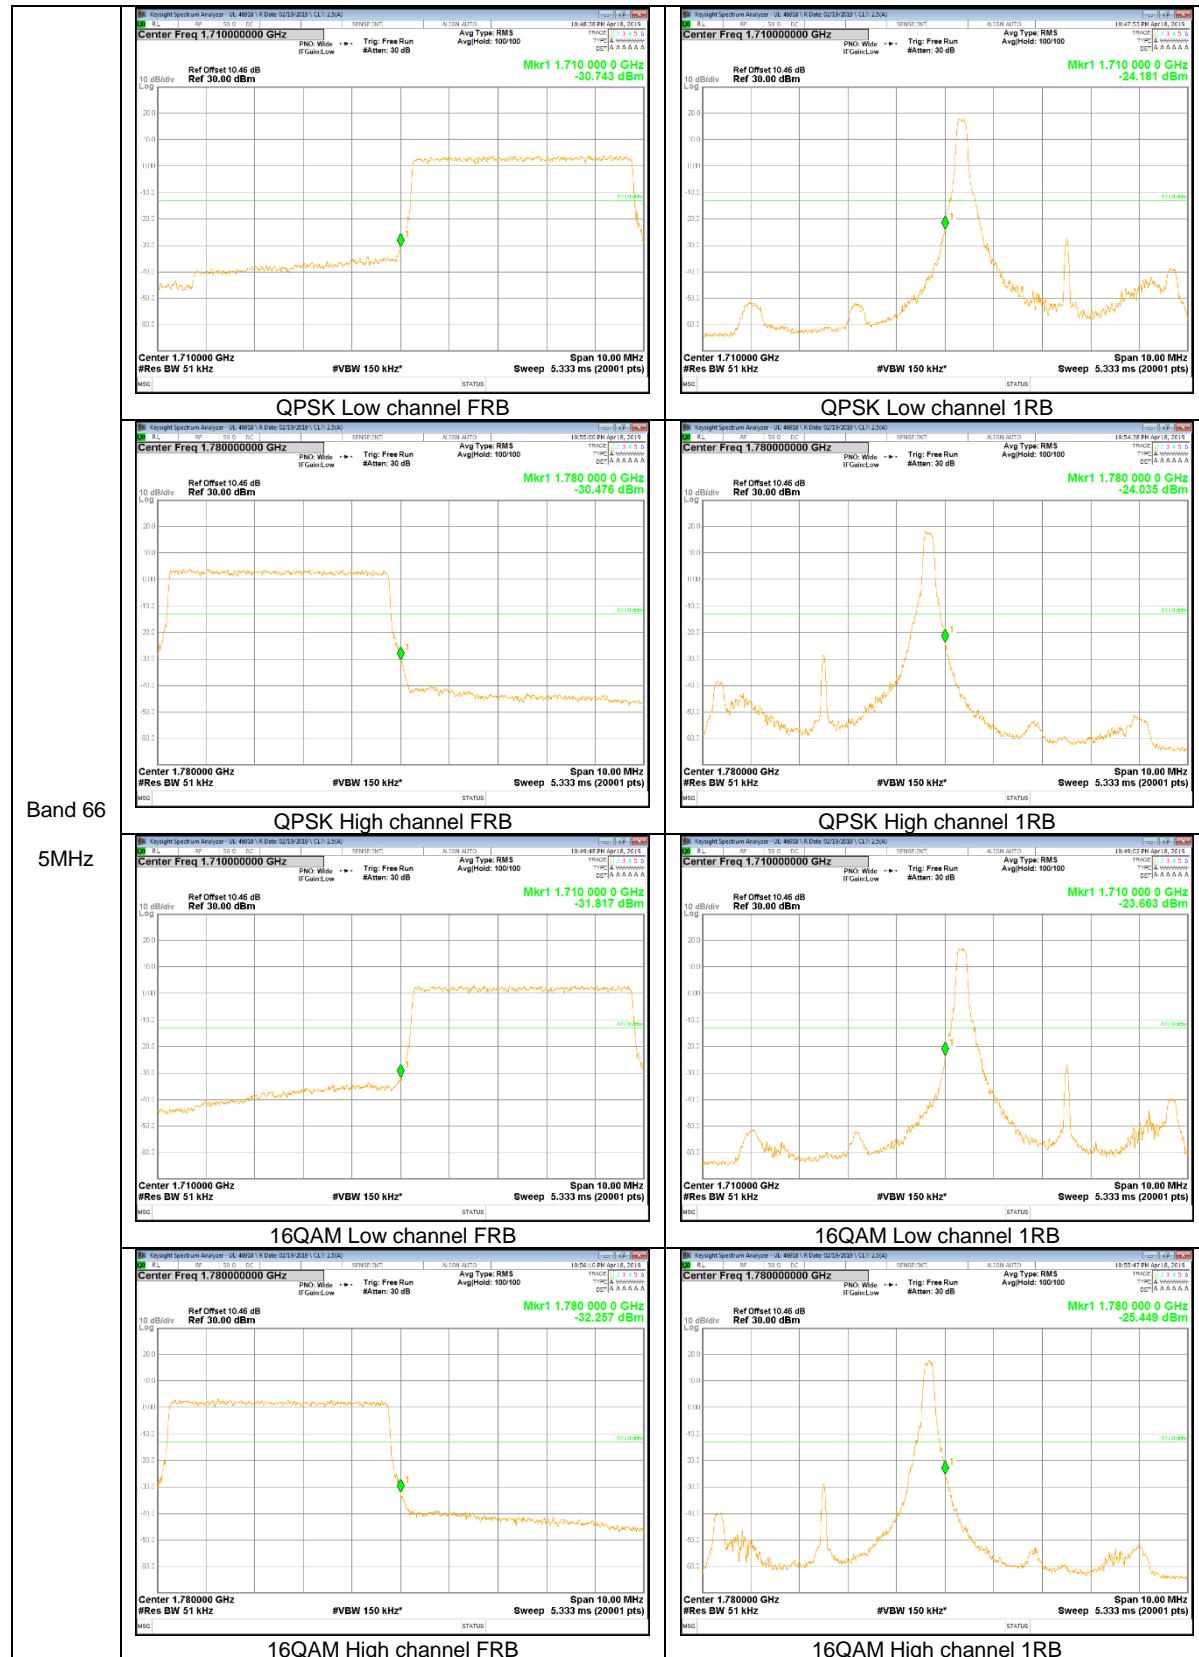

LTE Band 12

Band 12
10MHz

LTE Band 13

Band 13
10MHz

LTE Band 66

Band 66
20MHz

Band 66
5MHz

10.2.2.EMISSION MASK RESULT

LTE Band 41

Band 41
20MHz

Band 41
15MHz