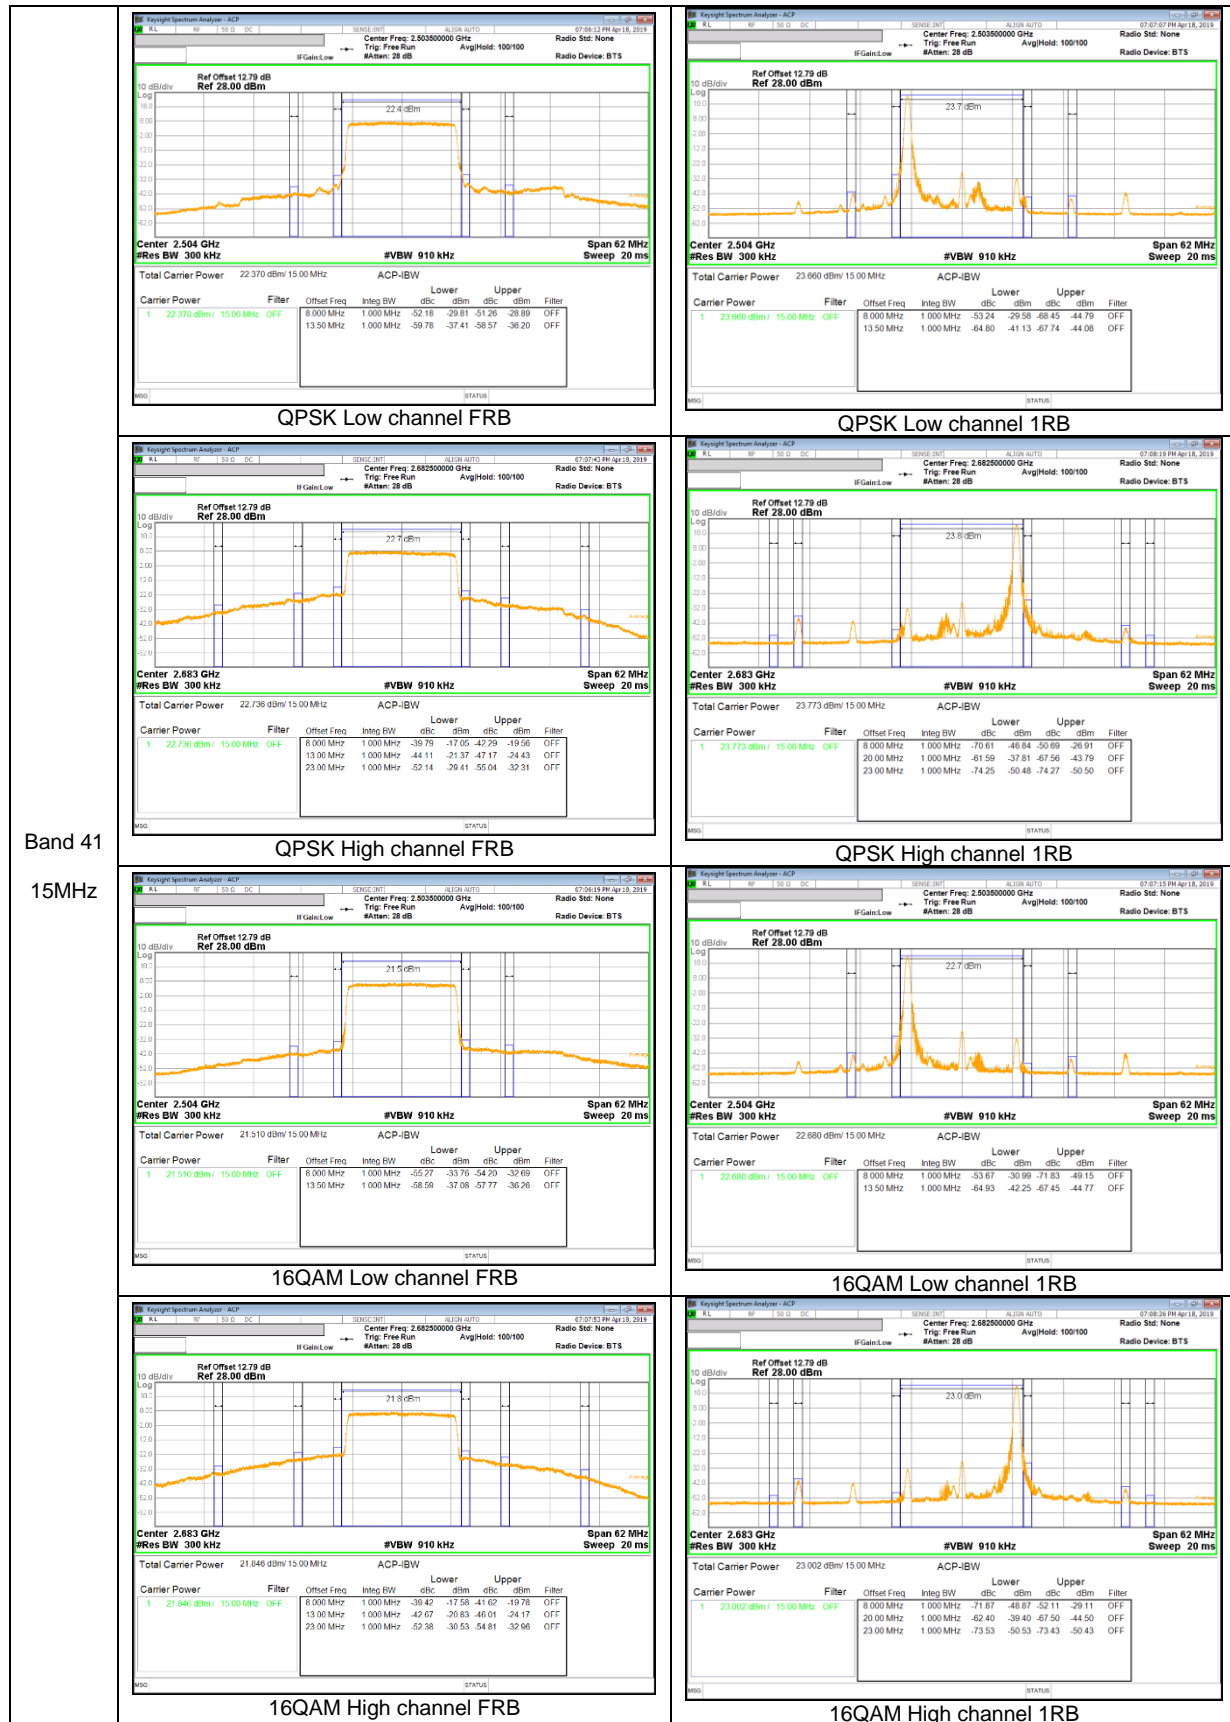

LTE Band 12

Band 12
10MHz

LTE Band 13

Band 13
10MHz

LTE Band 66

Band 66
20MHz

Band 66
5MHz

10.2.2.EMISSION MASK RESULT

LTE Band 41

Band 41
20MHz

Band 41
15MHz