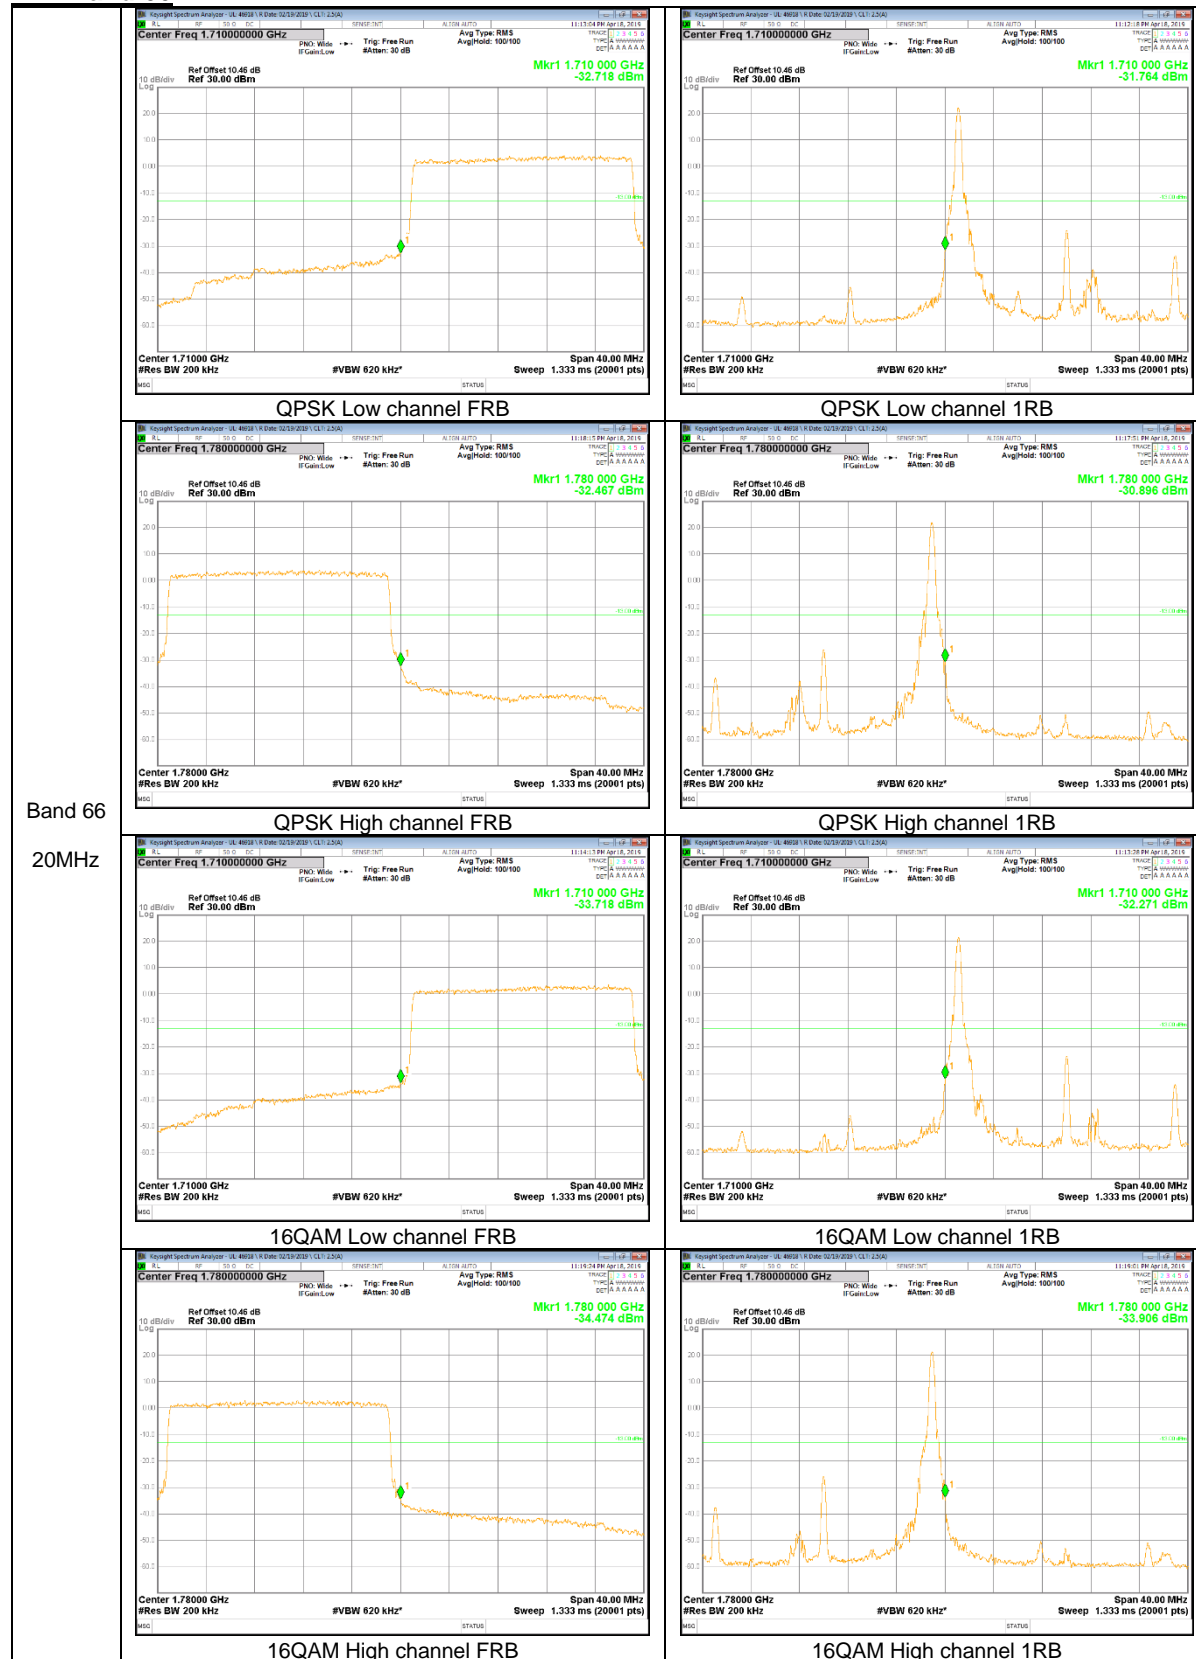

LTE Band 12

Band 12
10MHz

LTE Band 13

Band 13
10MHz

LTE Band 66

Band 66
20MHz

Band 66
5MHz

10.2.2.EMISSION MASK RESULT

LTE Band 41

Band 41
20MHz

Band 41
15MHz