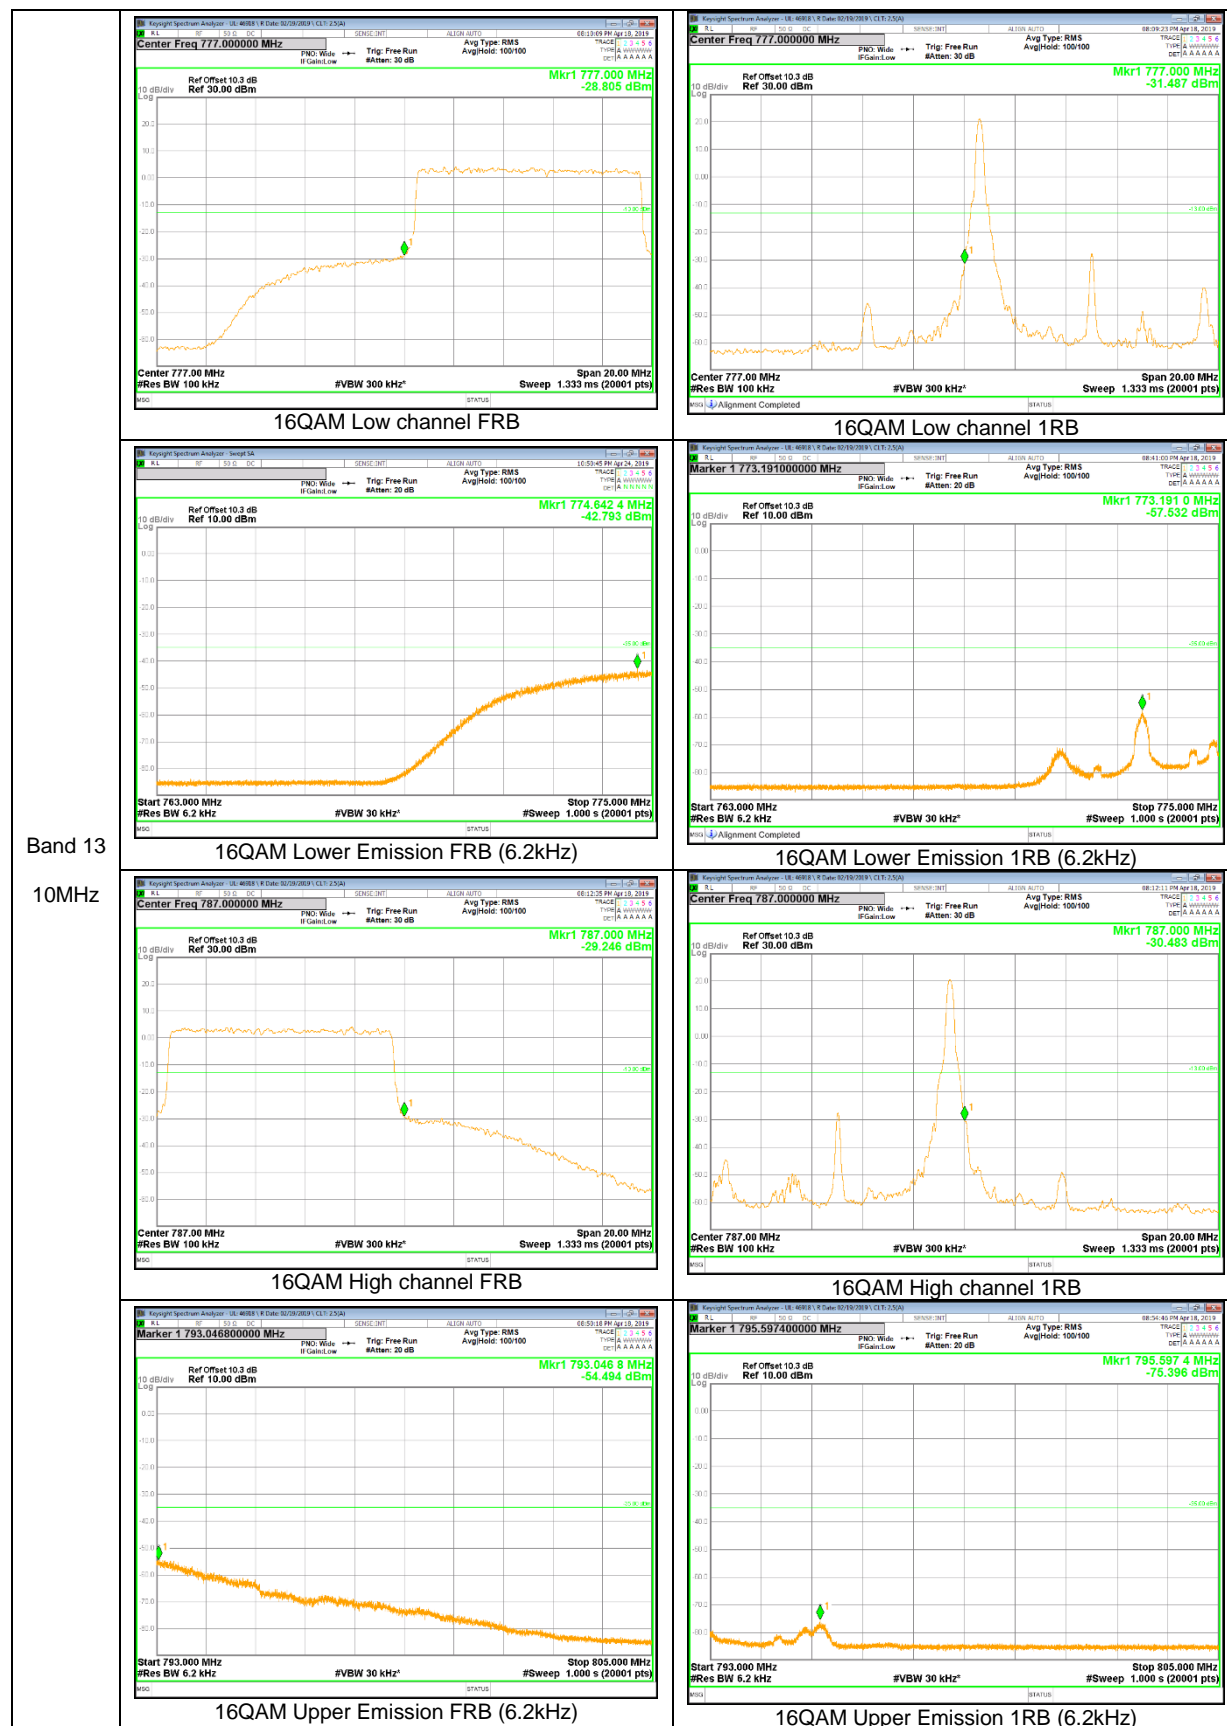

LTE Band 12

Band 12
10MHz

LTE Band 13

Band 13
10MHz

LTE Band 66

Band 66
20MHz

Band 66
5MHz

10.2.2.EMISSION MASK RESULT

LTE Band 41

Band 41
20MHz

Band 41
15MHz