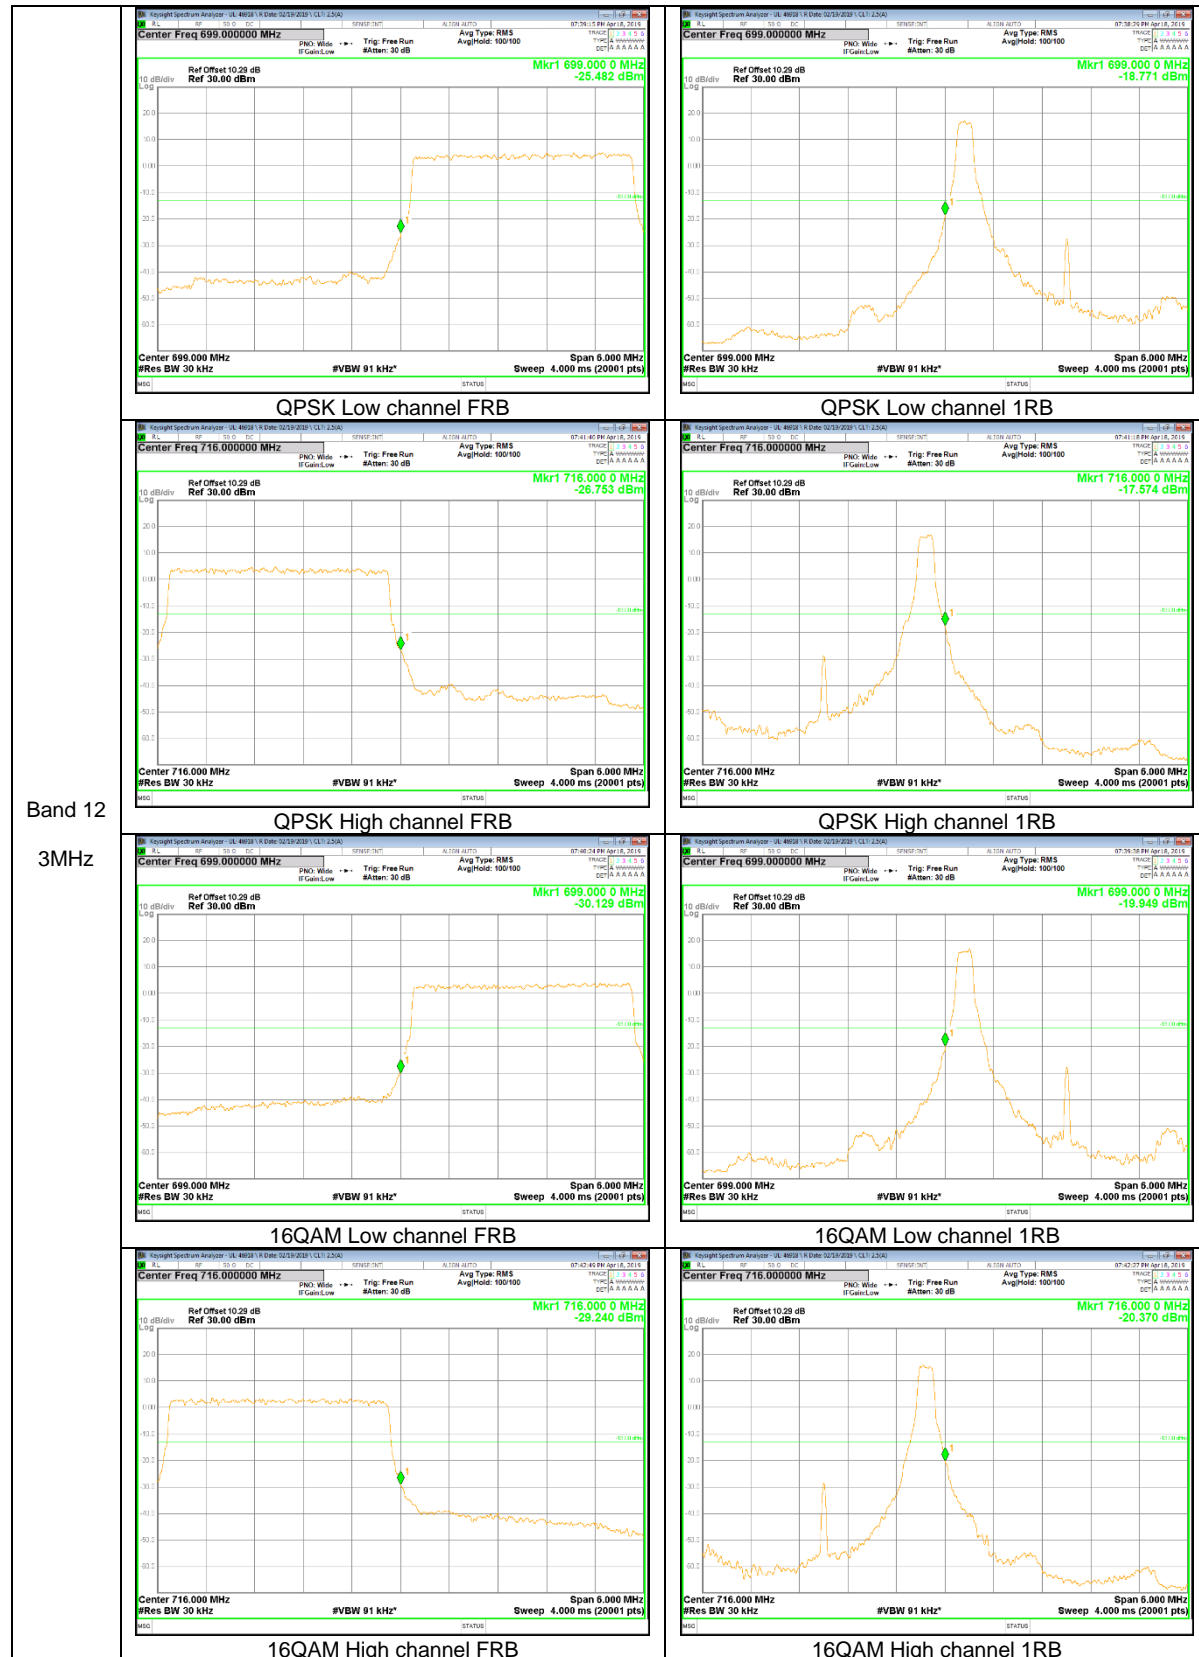

LTE Band 12

Band 12
10MHz

LTE Band 13

Band 13
10MHz

LTE Band 66

Band 66
20MHz

Band 66
5MHz

10.2.2.EMISSION MASK RESULT

LTE Band 41

Band 41
20MHz

Band 41
15MHz