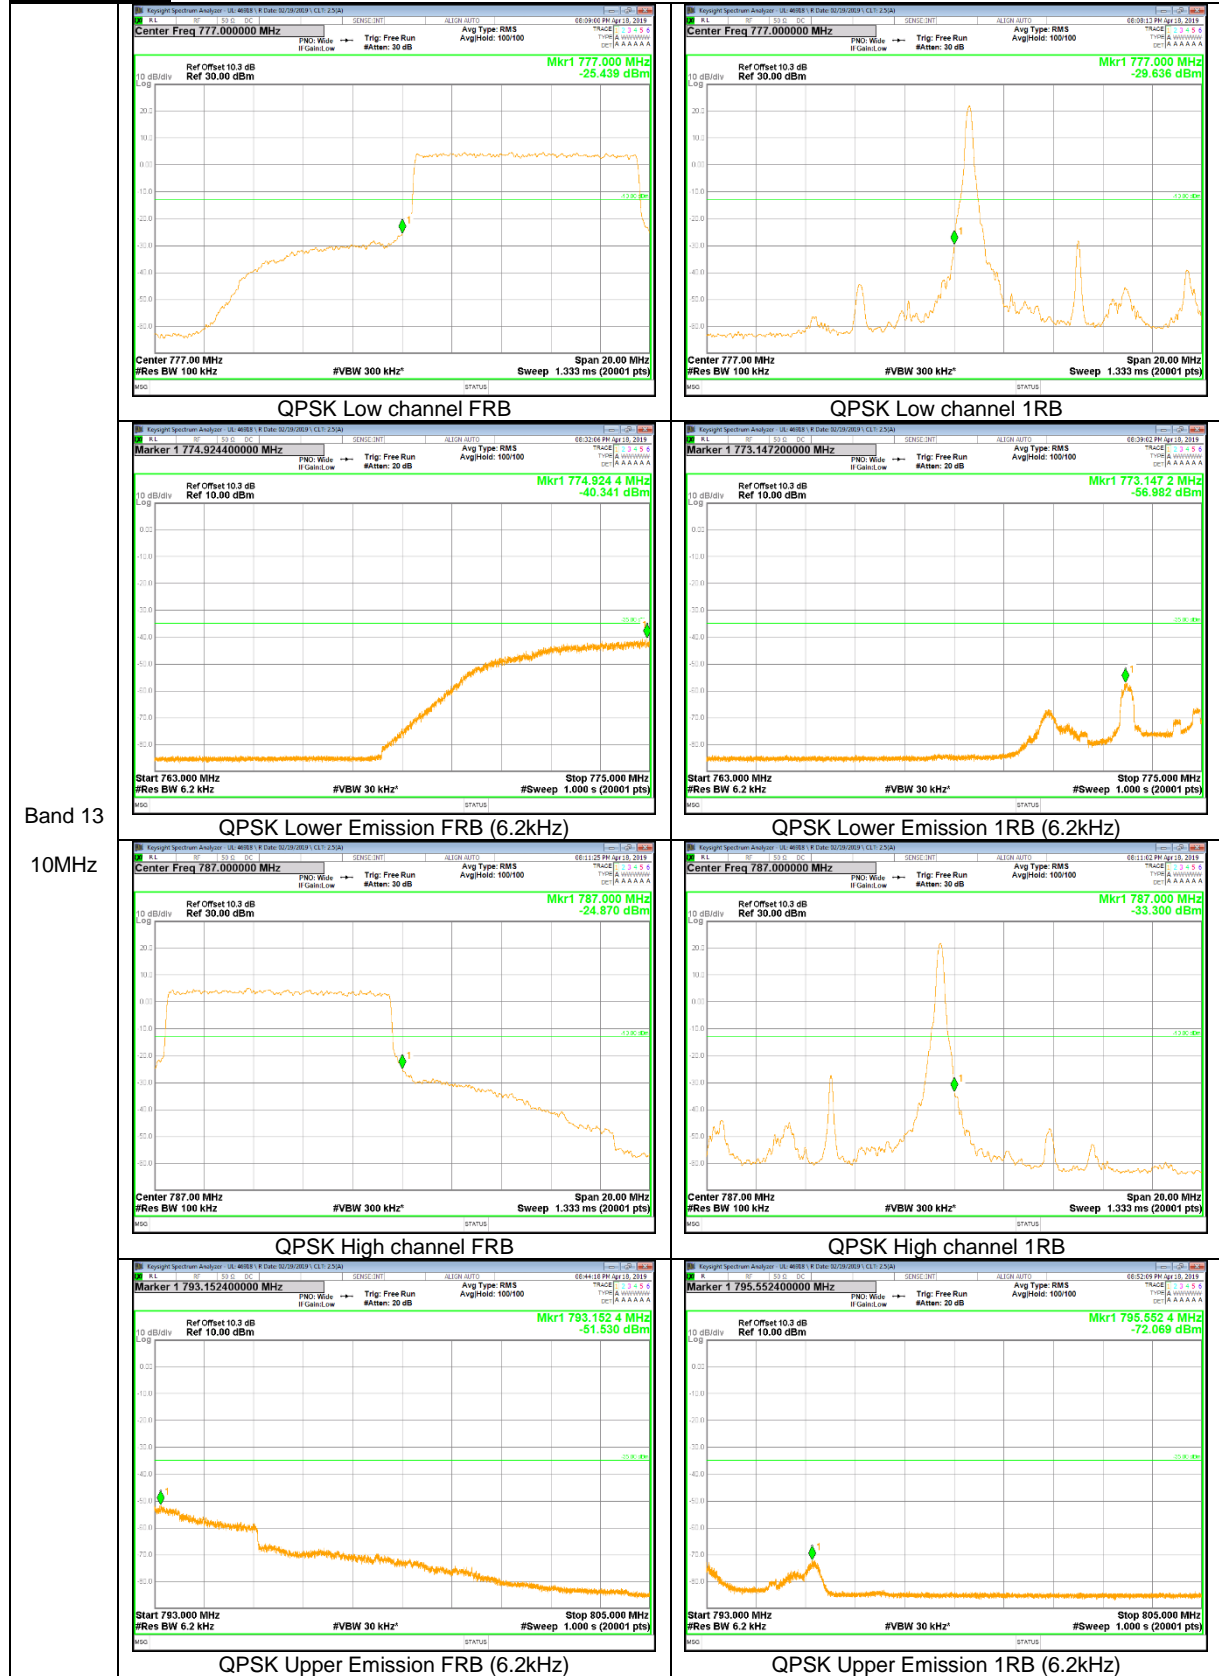

LTE Band 12

Band 12
10MHz

LTE Band 13

Band 13
10MHz

LTE Band 66

Band 66
20MHz

Band 66
5MHz

10.2.2.EMISSION MASK RESULT

LTE Band 41

Band 41
20MHz

Band 41
15MHz