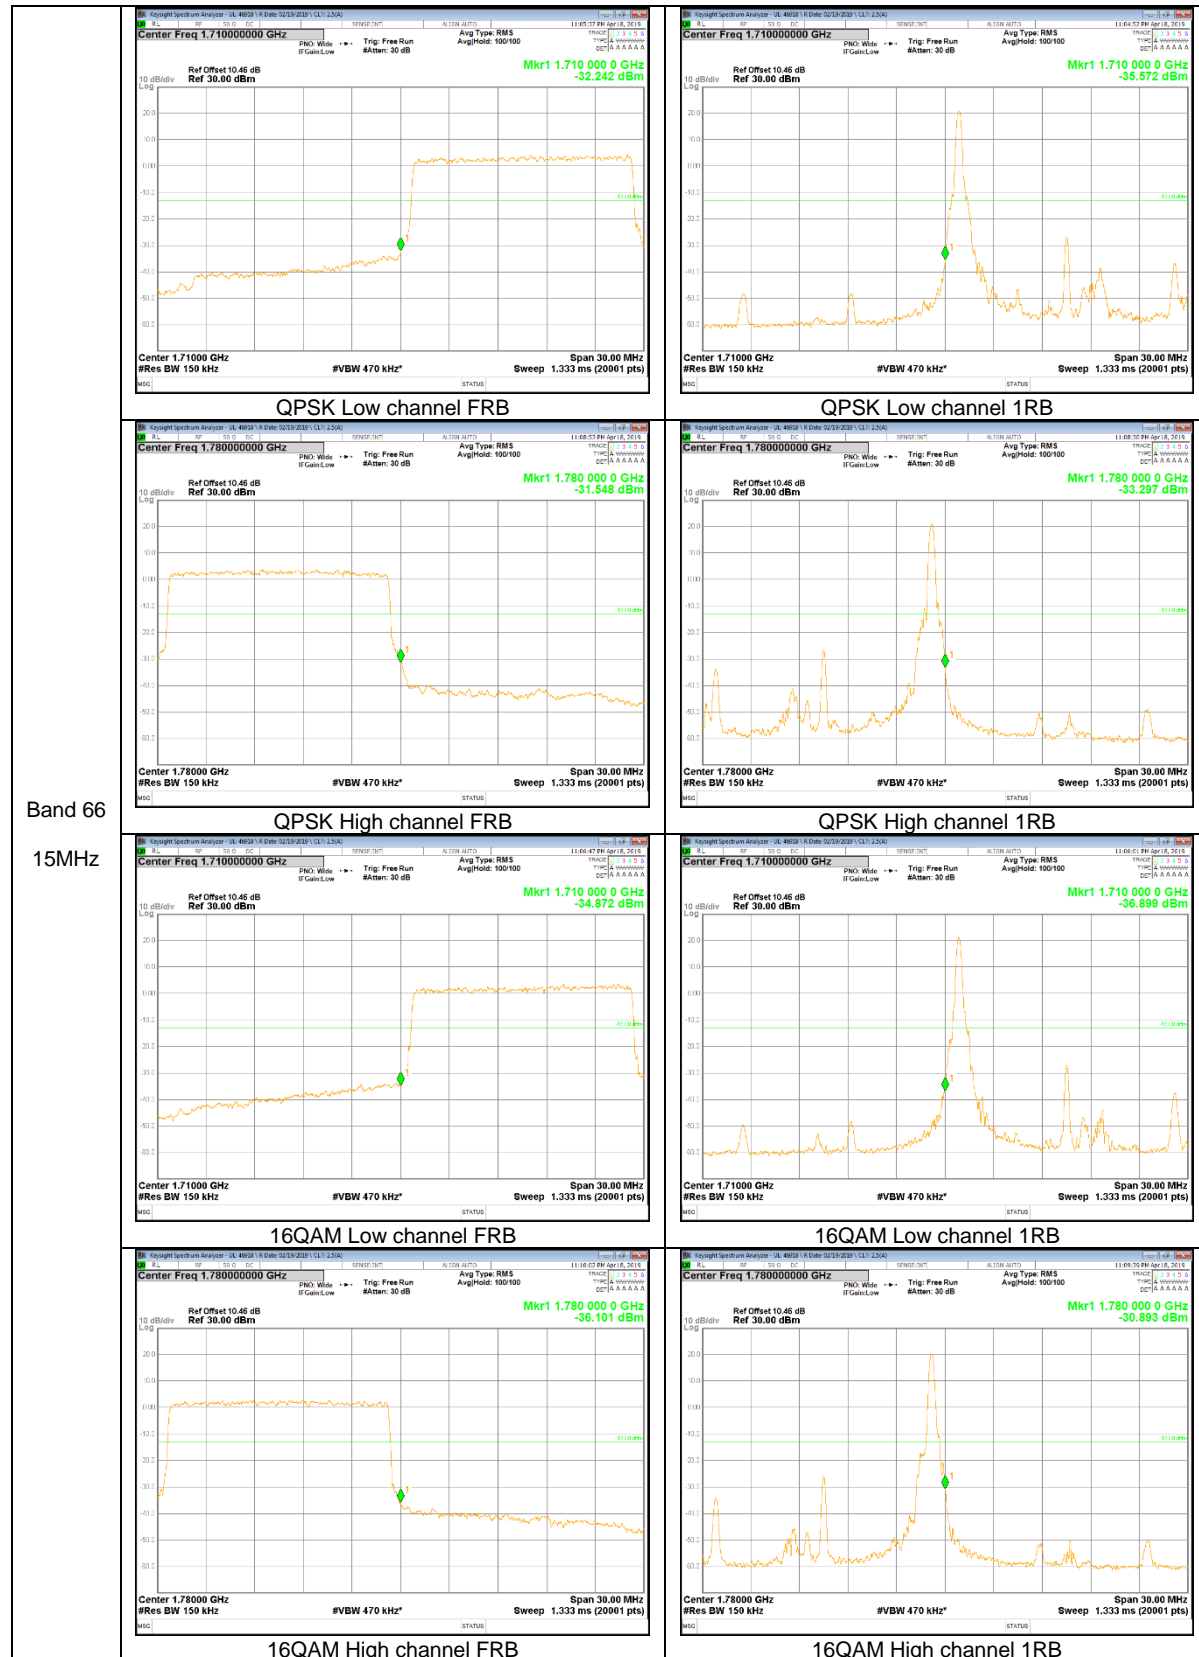

LTE Band 12

Band 12
10MHz

LTE Band 13

Band 13
10MHz

LTE Band 66

Band 66
20MHz

Band 66
5MHz

10.2.2.EMISSION MASK RESULT

LTE Band 41

Band 41
20MHz

Band 41
15MHz