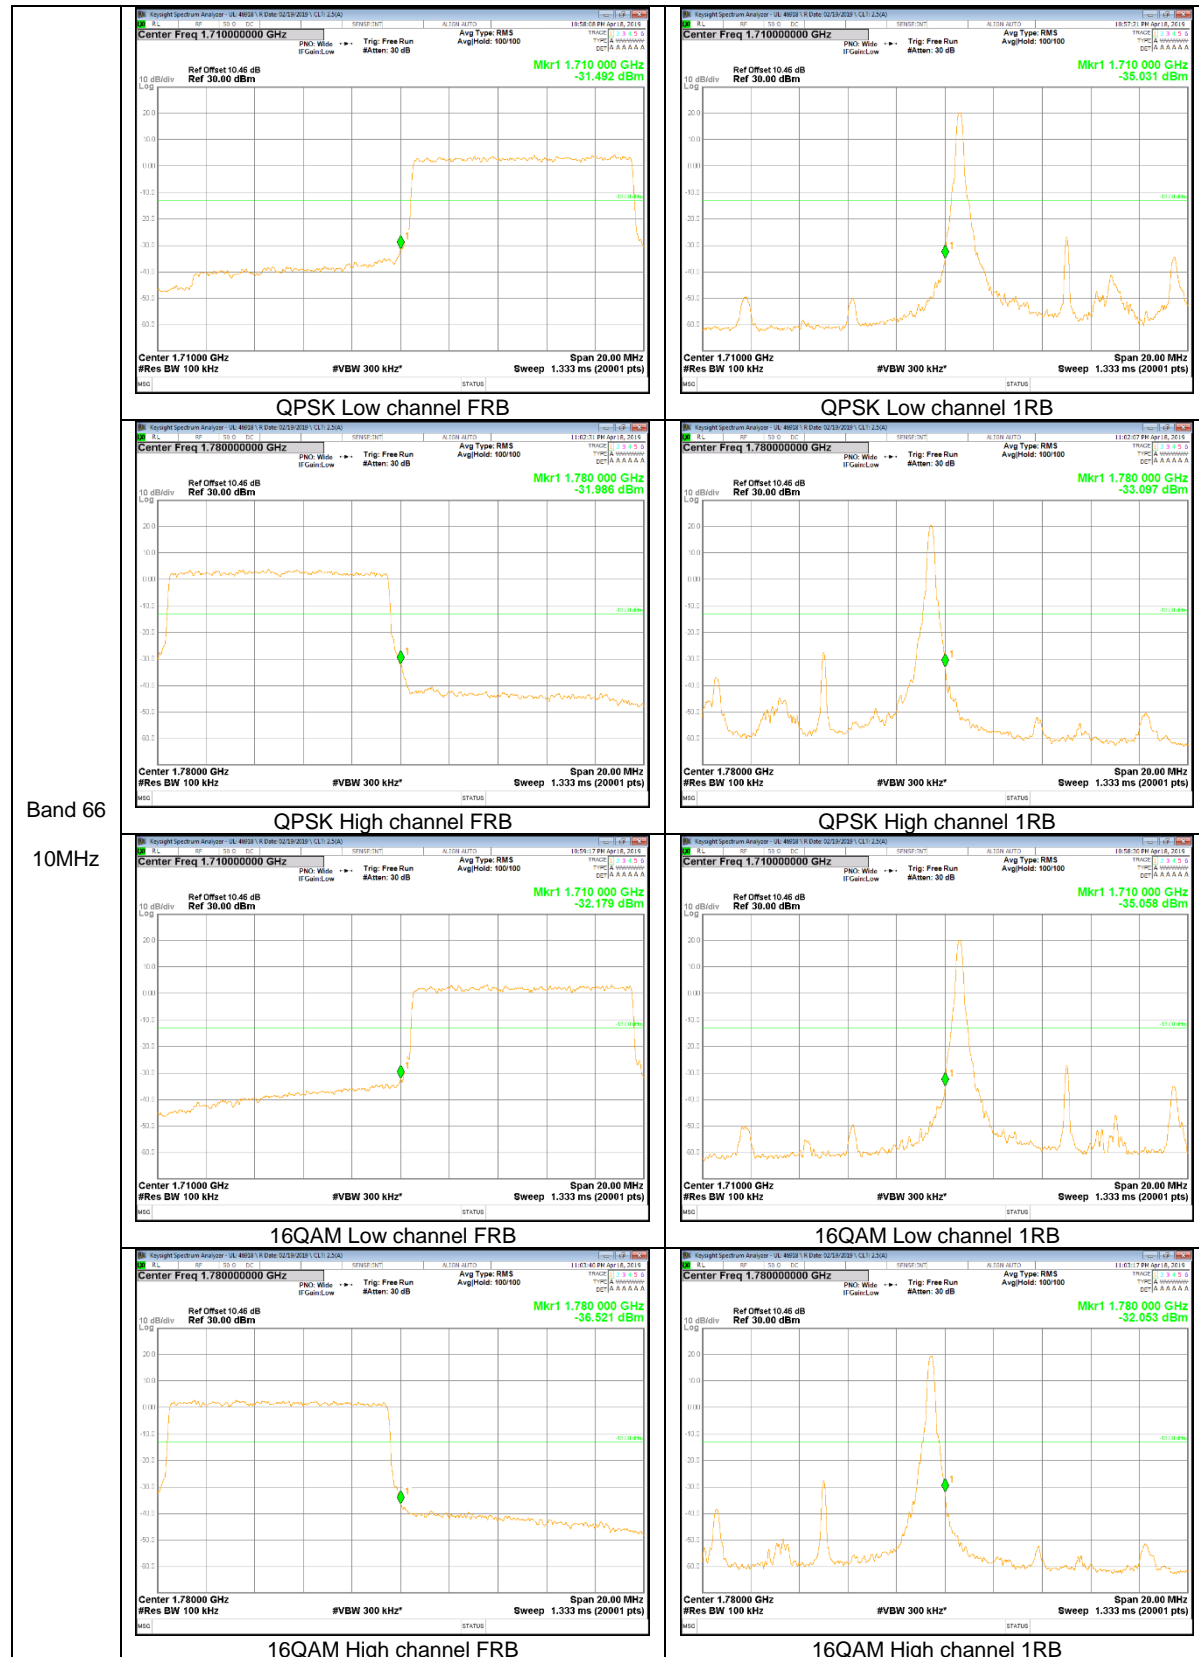

LTE Band 12

Band 12
10MHz

LTE Band 13

Band 13
10MHz

LTE Band 66

Band 66
20MHz

Band 66
5MHz

10.2.2.EMISSION MASK RESULT

LTE Band 41

Band 41
20MHz

Band 41
15MHz