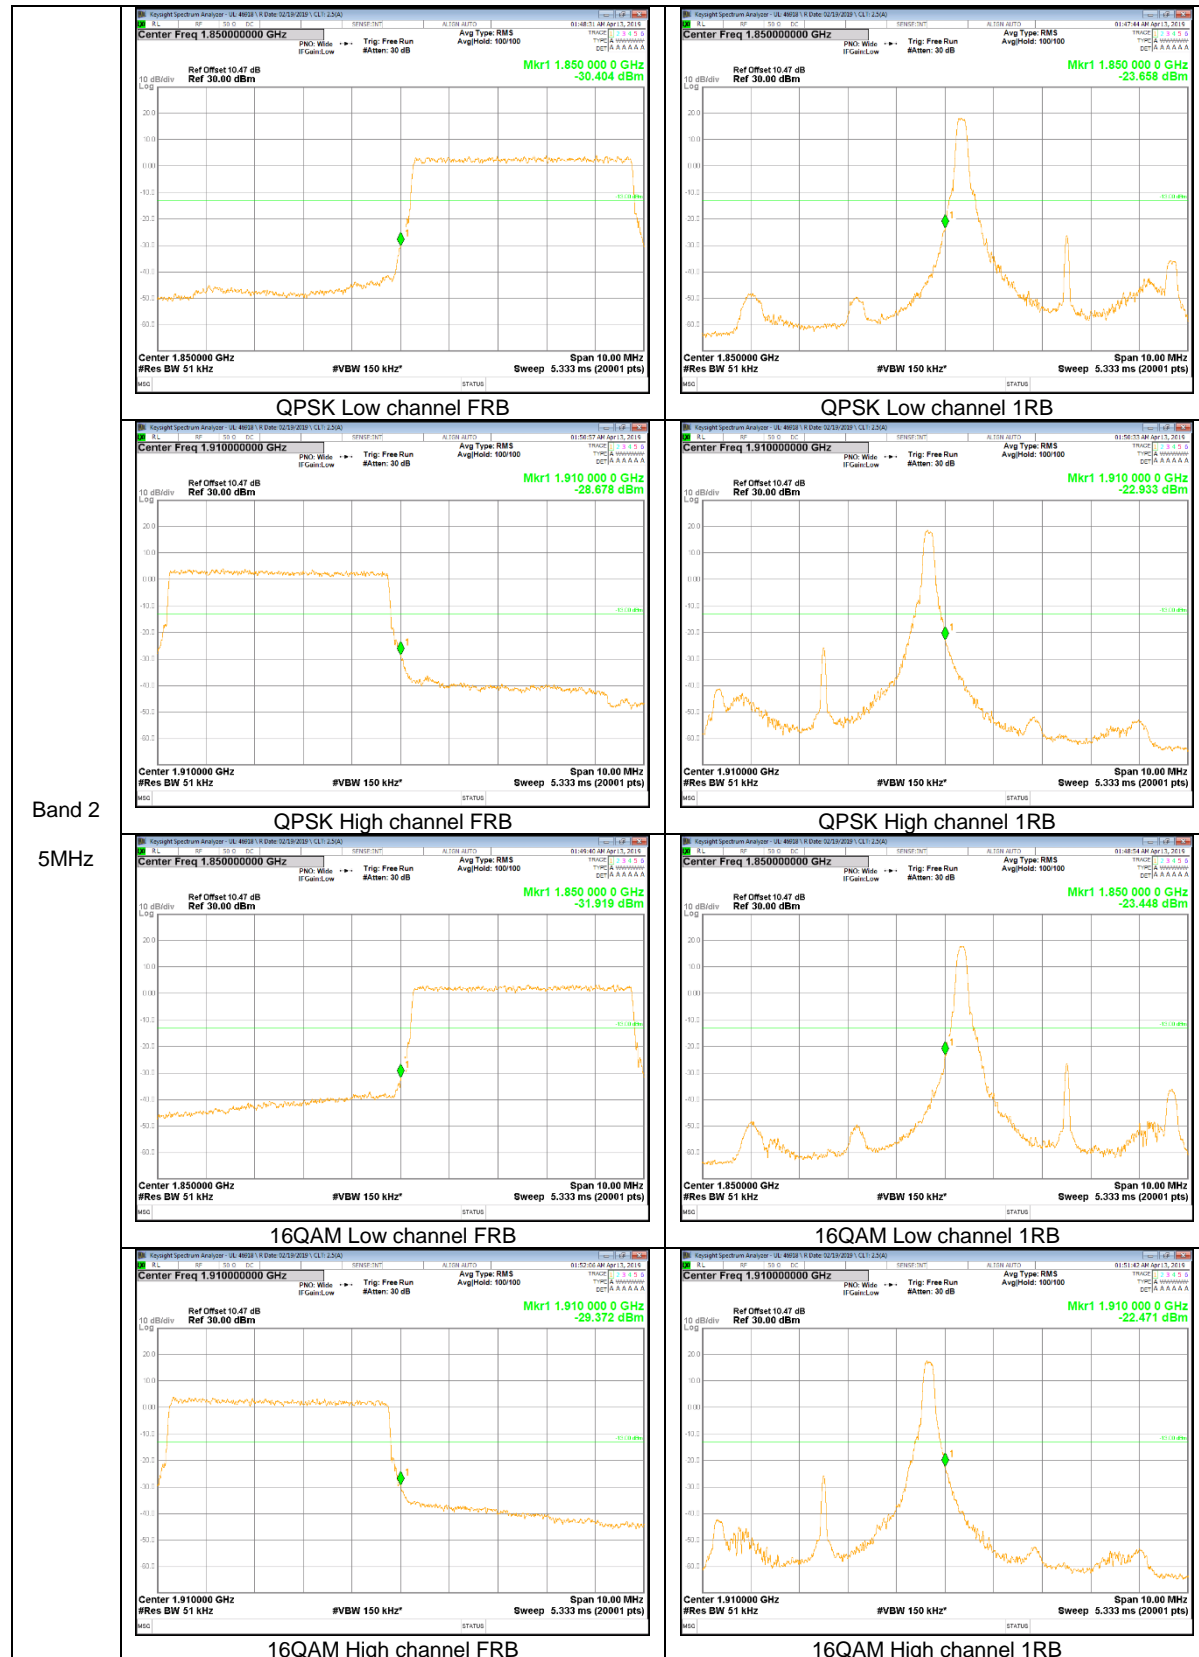

LTE Band 2

Band 2
15MHz

Band 2
 10MHz

Band 2
5MHz

Band 2
3MHz

Band 2
 1.4MHz

LTE Band 4

Band 4
 20MHz

Band 4
15MHz

Band 4
10MHz

LTE Band 5

Band 5
 10MHz

Band 5
5MHz

Band 5
 1.4MHz