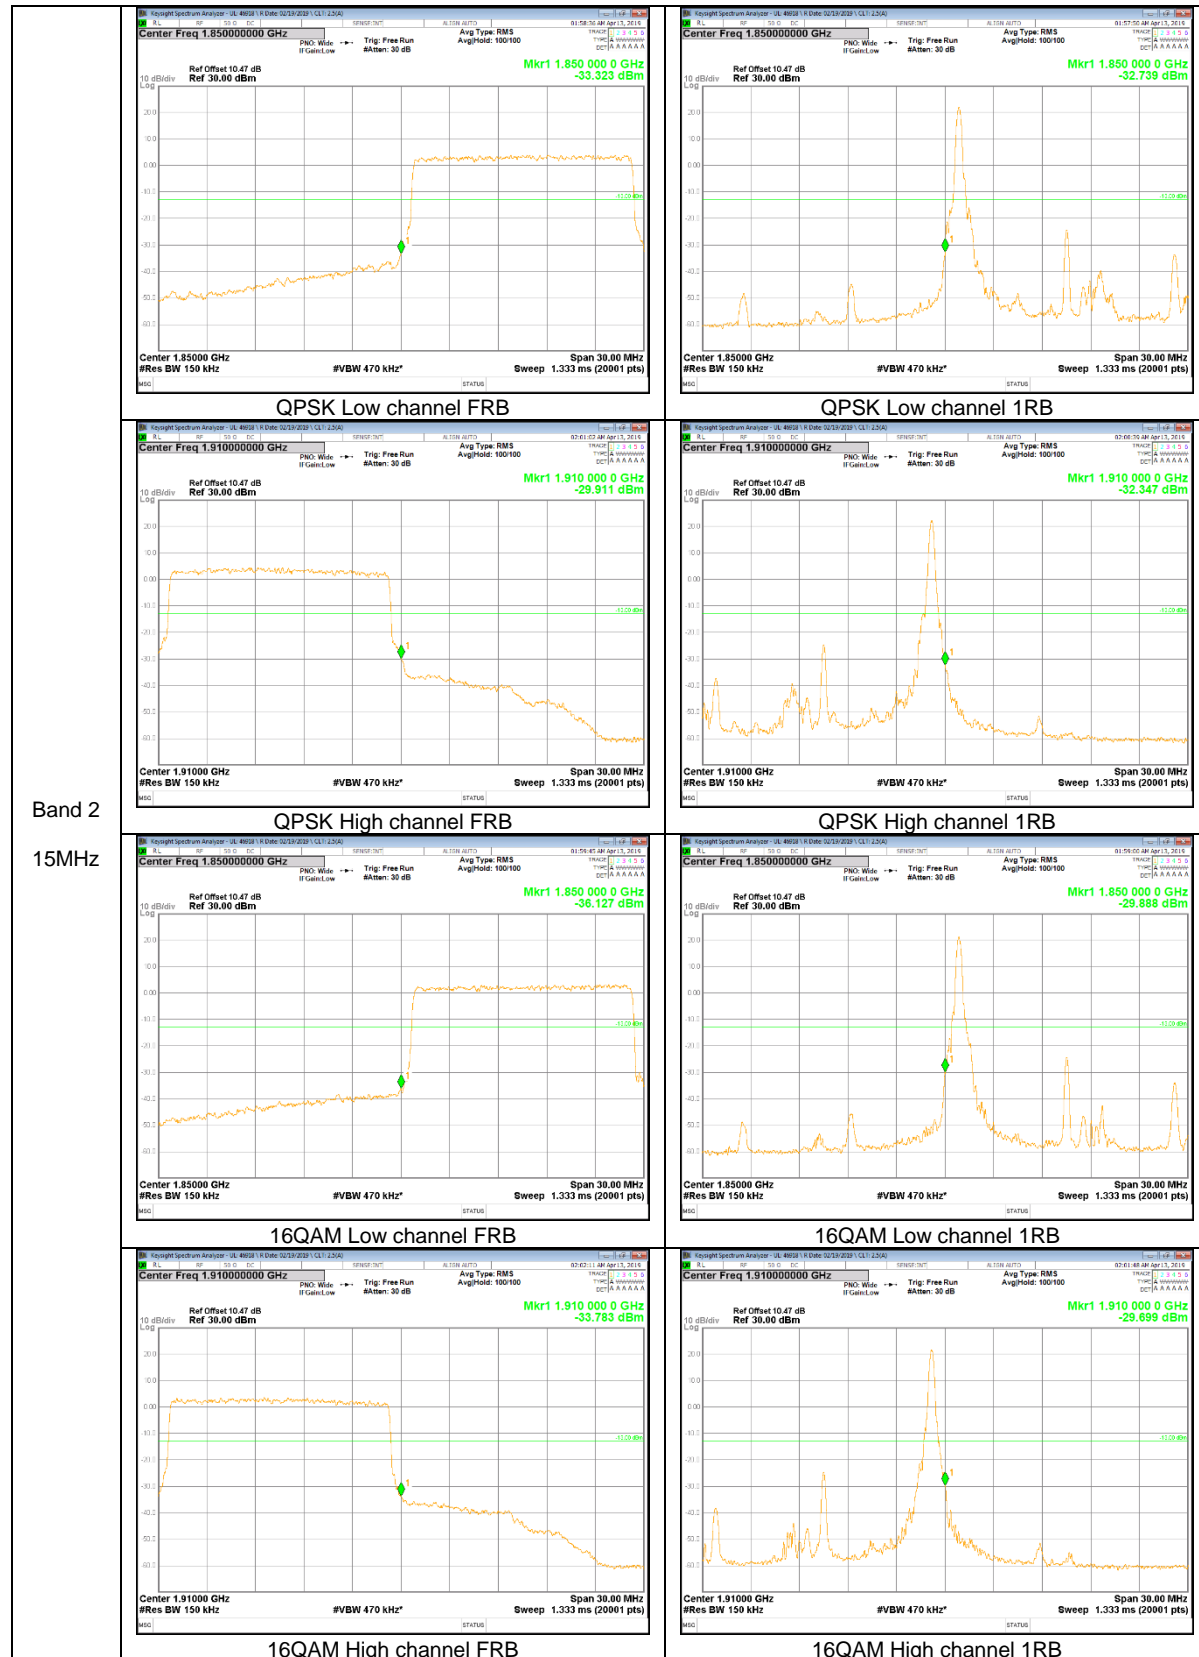

LTE Band 2

Band 2
15MHz

Band 2
 10MHz

Band 2
5MHz

Band 2
3MHz

Band 2
 1.4MHz

LTE Band 4

Band 4
 20MHz

Band 4
15MHz

Band 4
10MHz

LTE Band 5

Band 5
 10MHz

Band 5
5MHz

Band 5
 1.4MHz