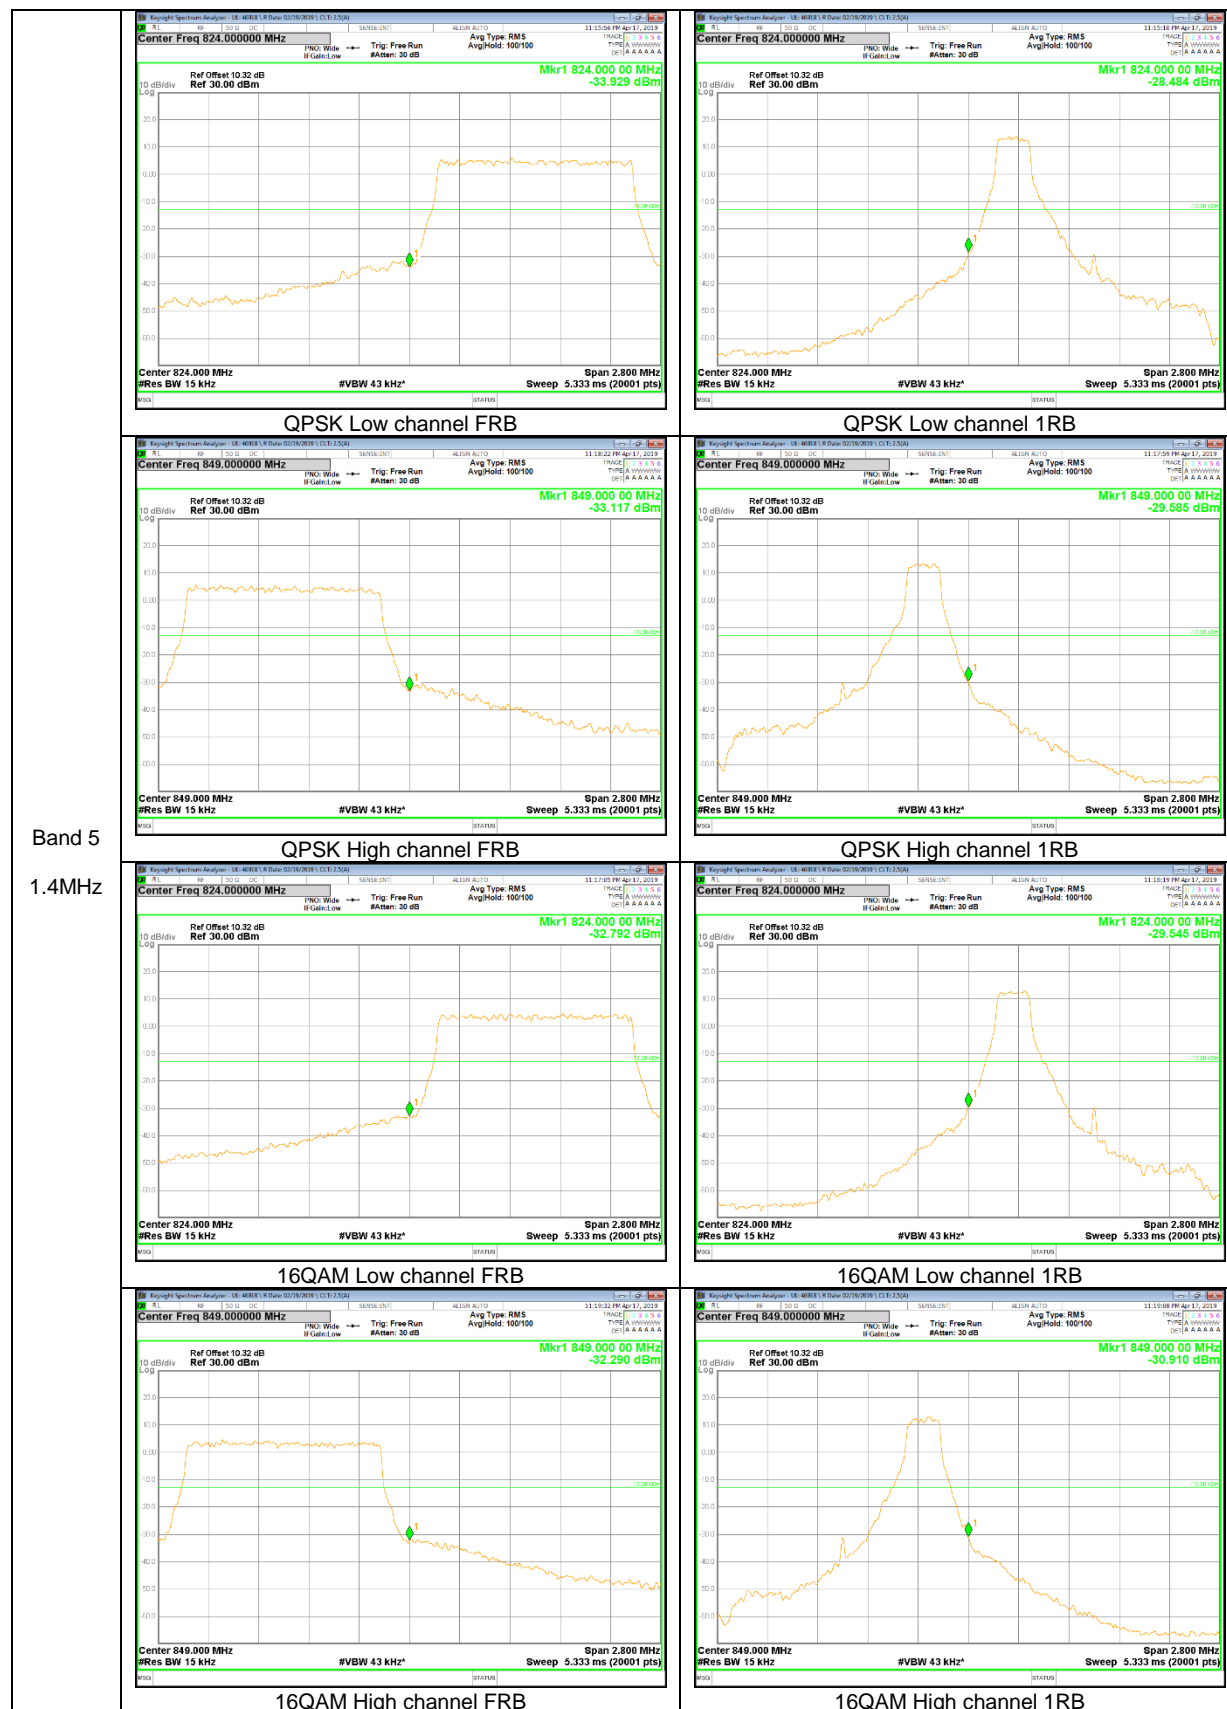

LTE Band 2

Band 2
15MHz

Band 2
 10MHz

Band 2
5MHz

Band 2
3MHz

Band 2
 1.4MHz

LTE Band 4

Band 4
 20MHz

Band 4
15MHz

Band 4
10MHz

LTE Band 5

Band 5
 10MHz

Band 5
5MHz

Band 5
 1.4MHz