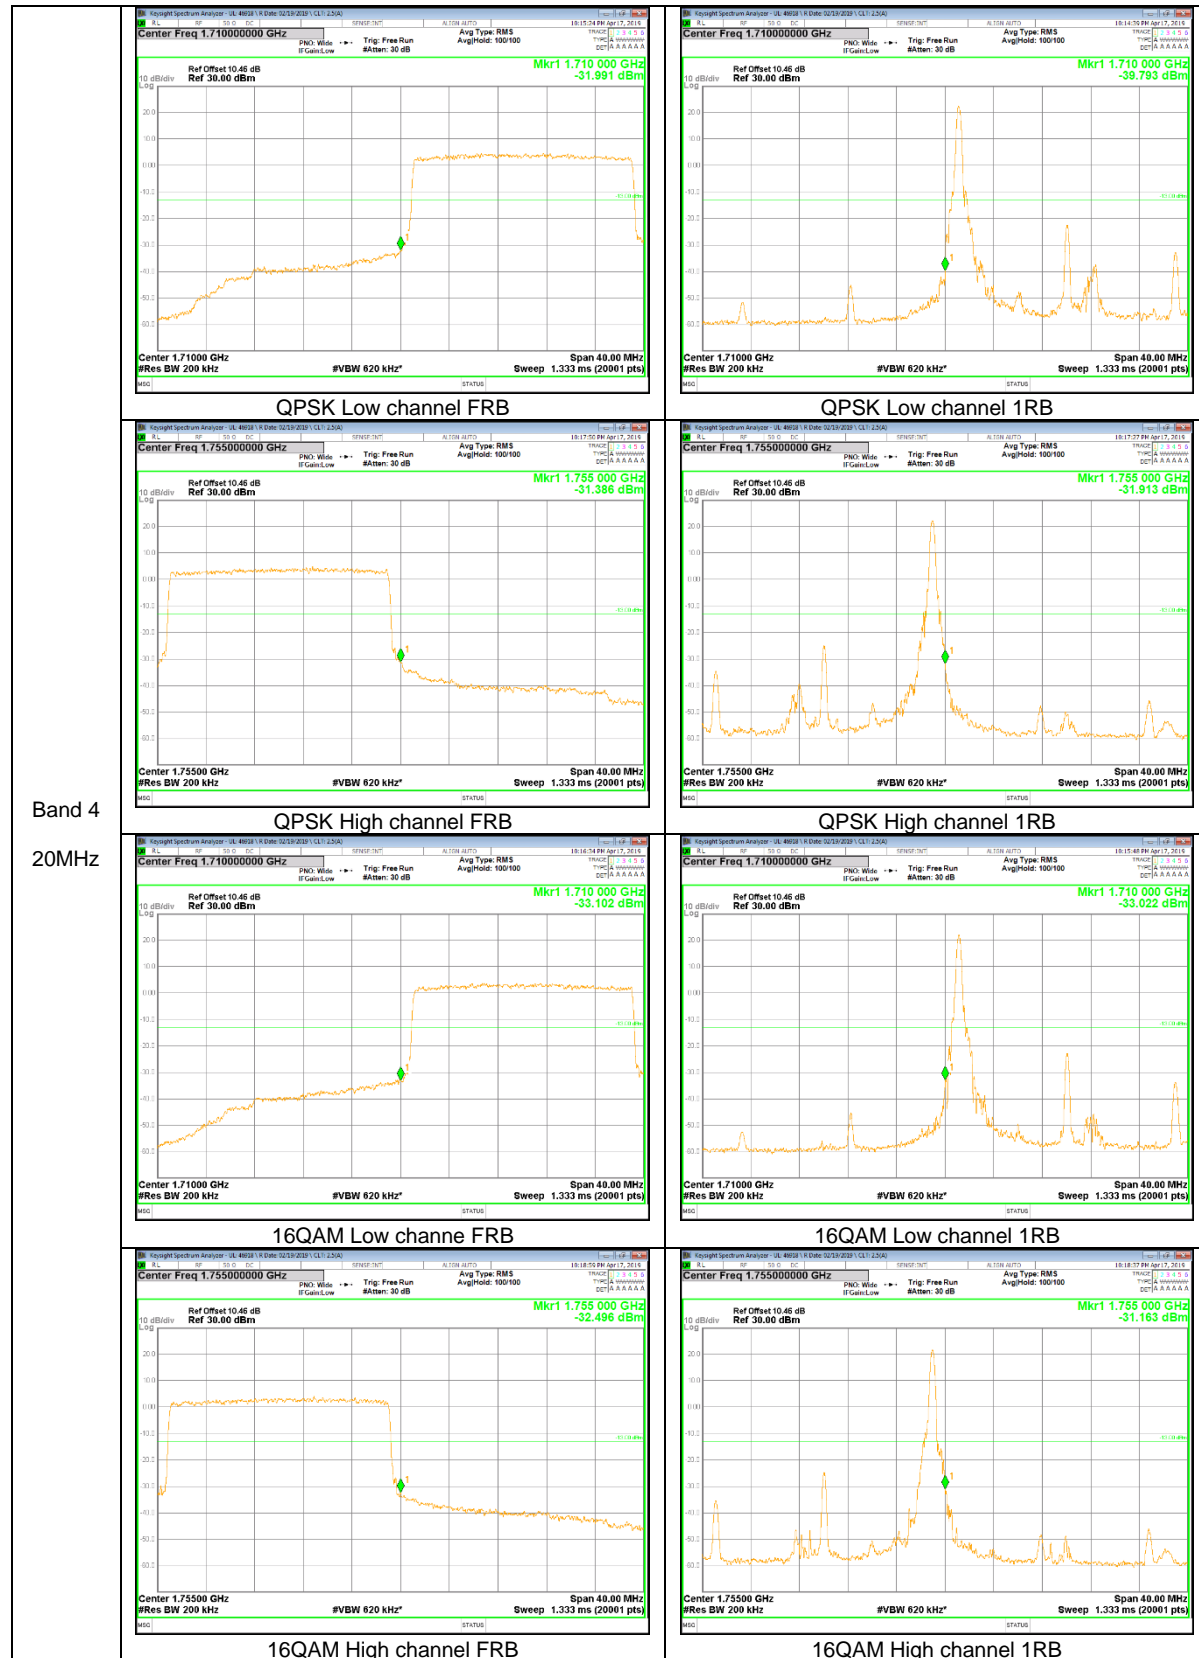

LTE Band 2

Band 2
15MHz

Band 2
 10MHz

Band 2
5MHz

Band 2
3MHz

Band 2
 1.4MHz

LTE Band 4

Band 4
 20MHz

Band 4
15MHz

Band 4
10MHz

LTE Band 5

Band 5
 10MHz

Band 5
5MHz

Band 5
 1.4MHz