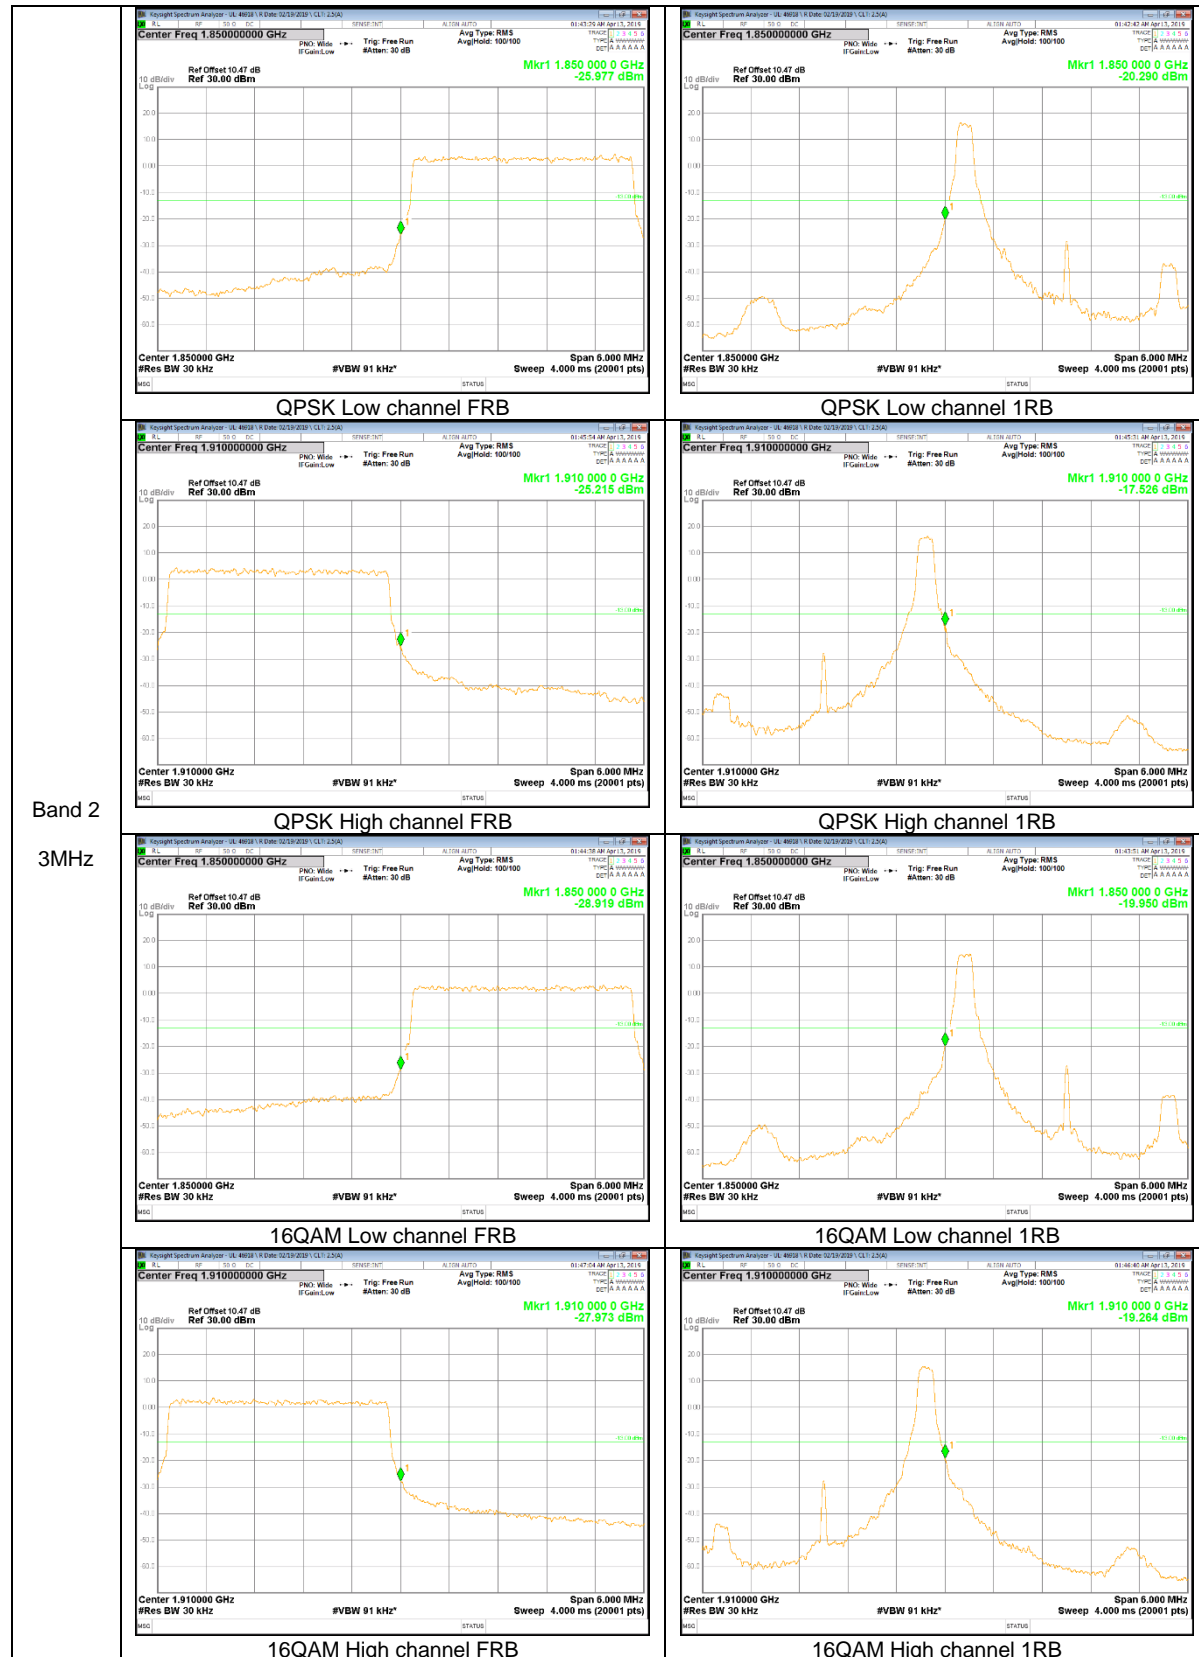

LTE Band 2

Band 2
15MHz

Band 2
 10MHz

Band 2
5MHz

Band 2
3MHz

Band 2
 1.4MHz

LTE Band 4

Band 4
 20MHz

Band 4
15MHz

Band 4
10MHz

LTE Band 5

Band 5
 10MHz

Band 5
5MHz

Band 5
 1.4MHz