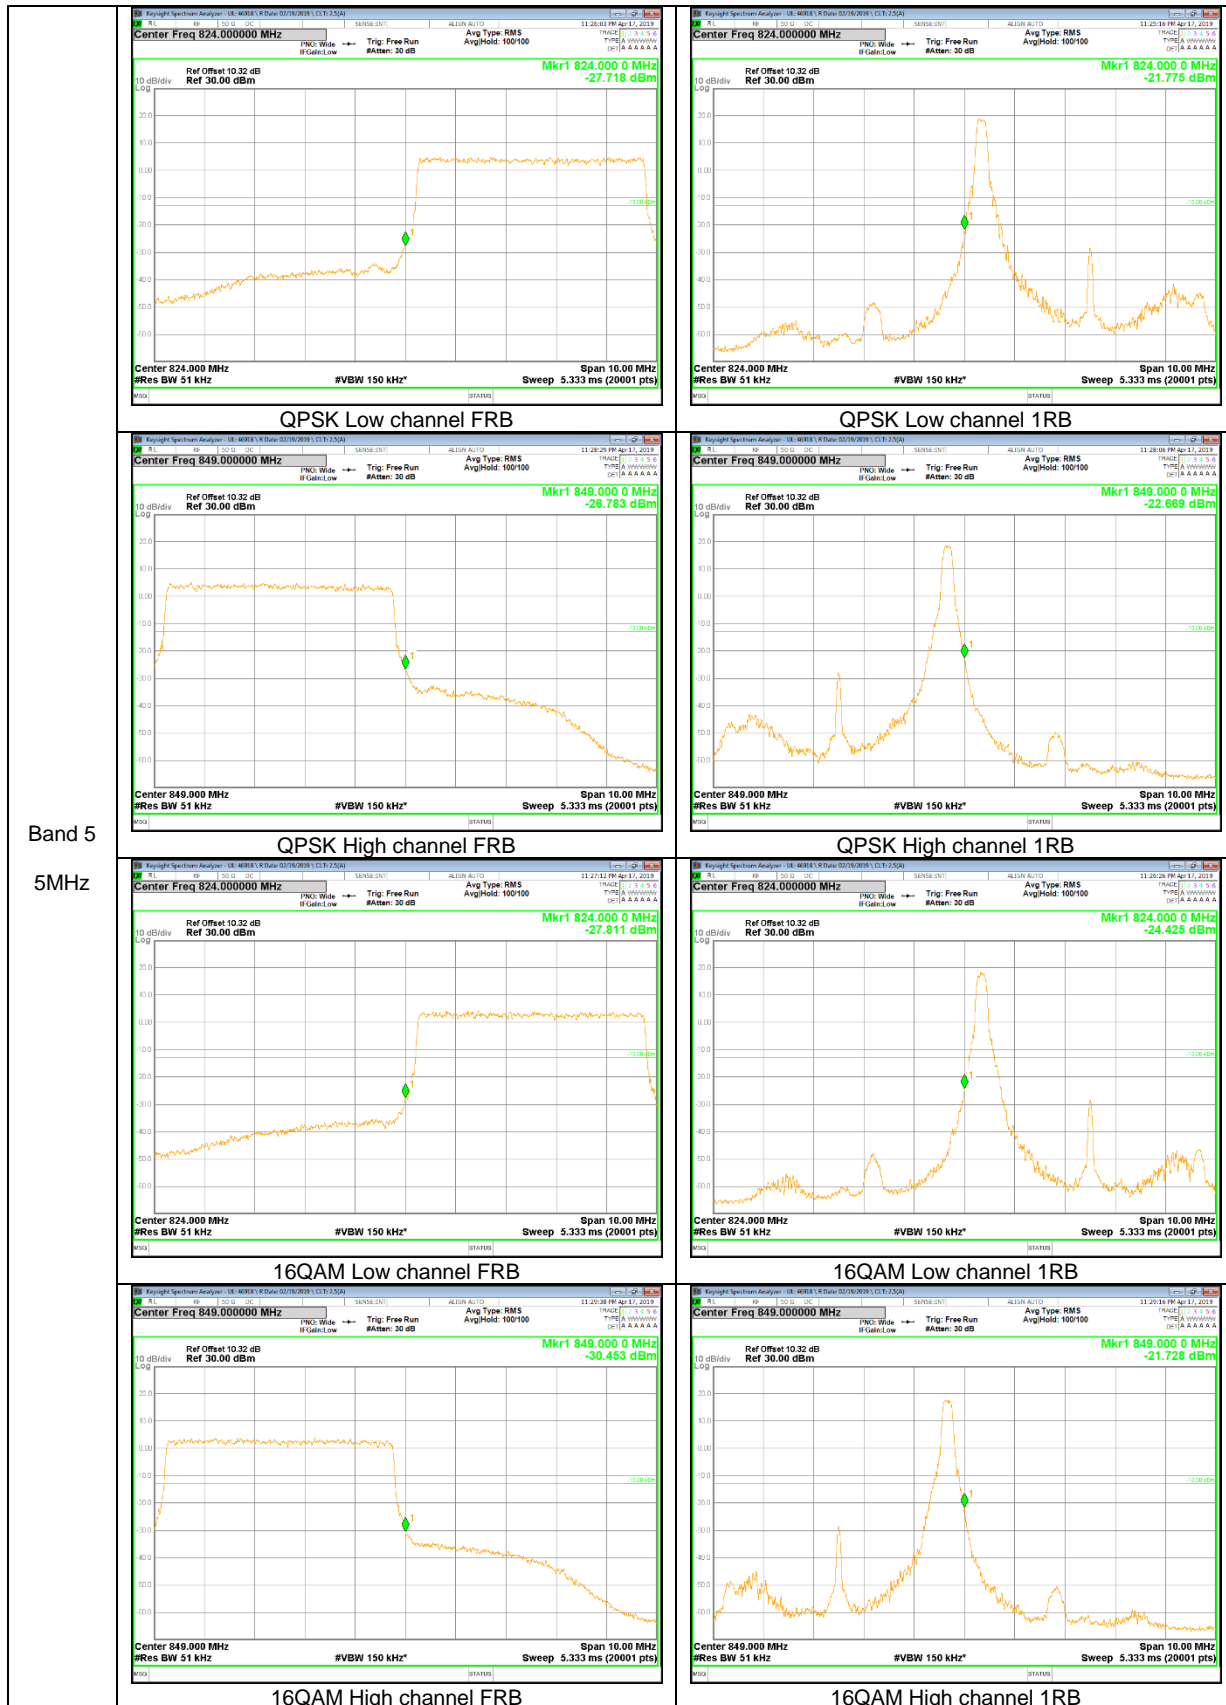

LTE Band 2

Band 2
15MHz

Band 2
 10MHz

Band 2
5MHz

Band 2
3MHz

Band 2
 1.4MHz

LTE Band 4

Band 4
 20MHz

Band 4
15MHz

Band 4
10MHz

LTE Band 5

Band 5
 10MHz

Band 5
5MHz

Band 5
 1.4MHz