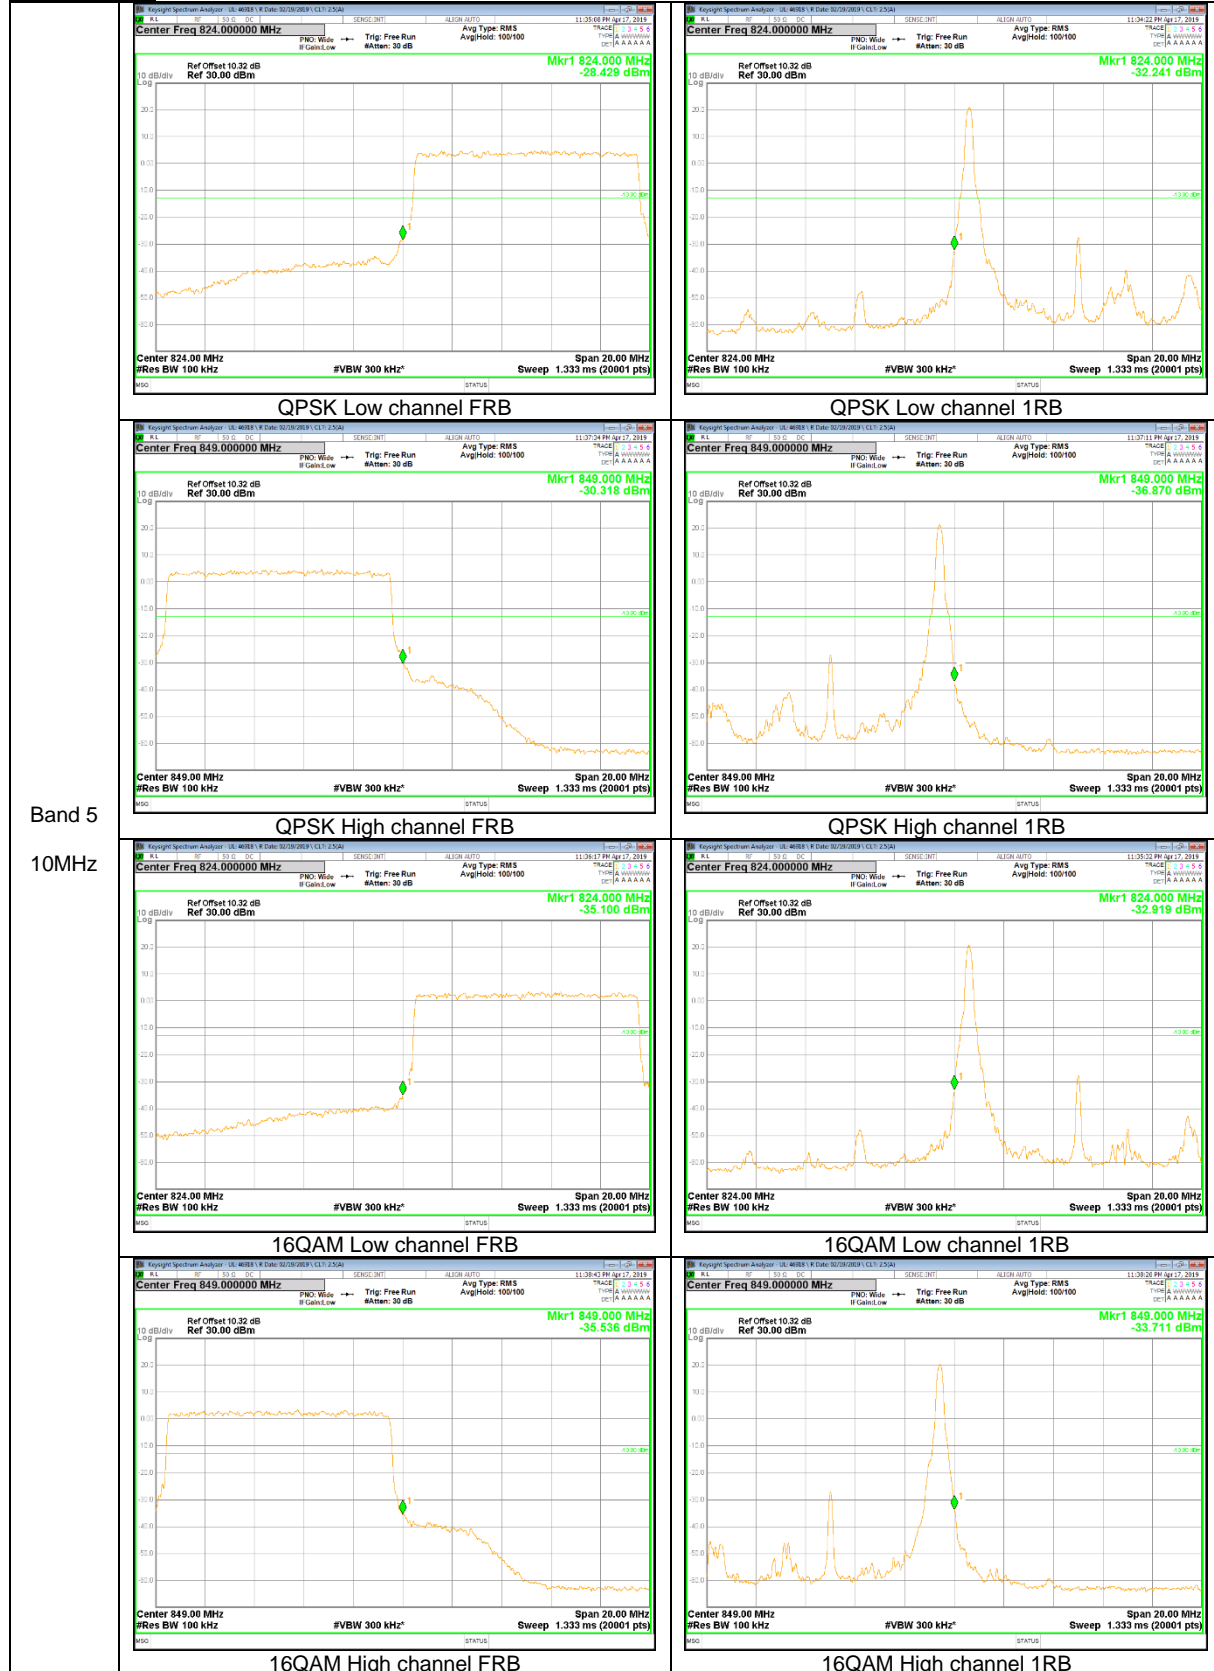

LTE Band 2

Band 2
15MHz

Band 2
 10MHz

Band 2
5MHz

Band 2
3MHz

Band 2
 1.4MHz

LTE Band 4

Band 4
 20MHz

Band 4
15MHz

Band 4
10MHz

LTE Band 5

Band 5
 10MHz

Band 5
5MHz

Band 5
 1.4MHz