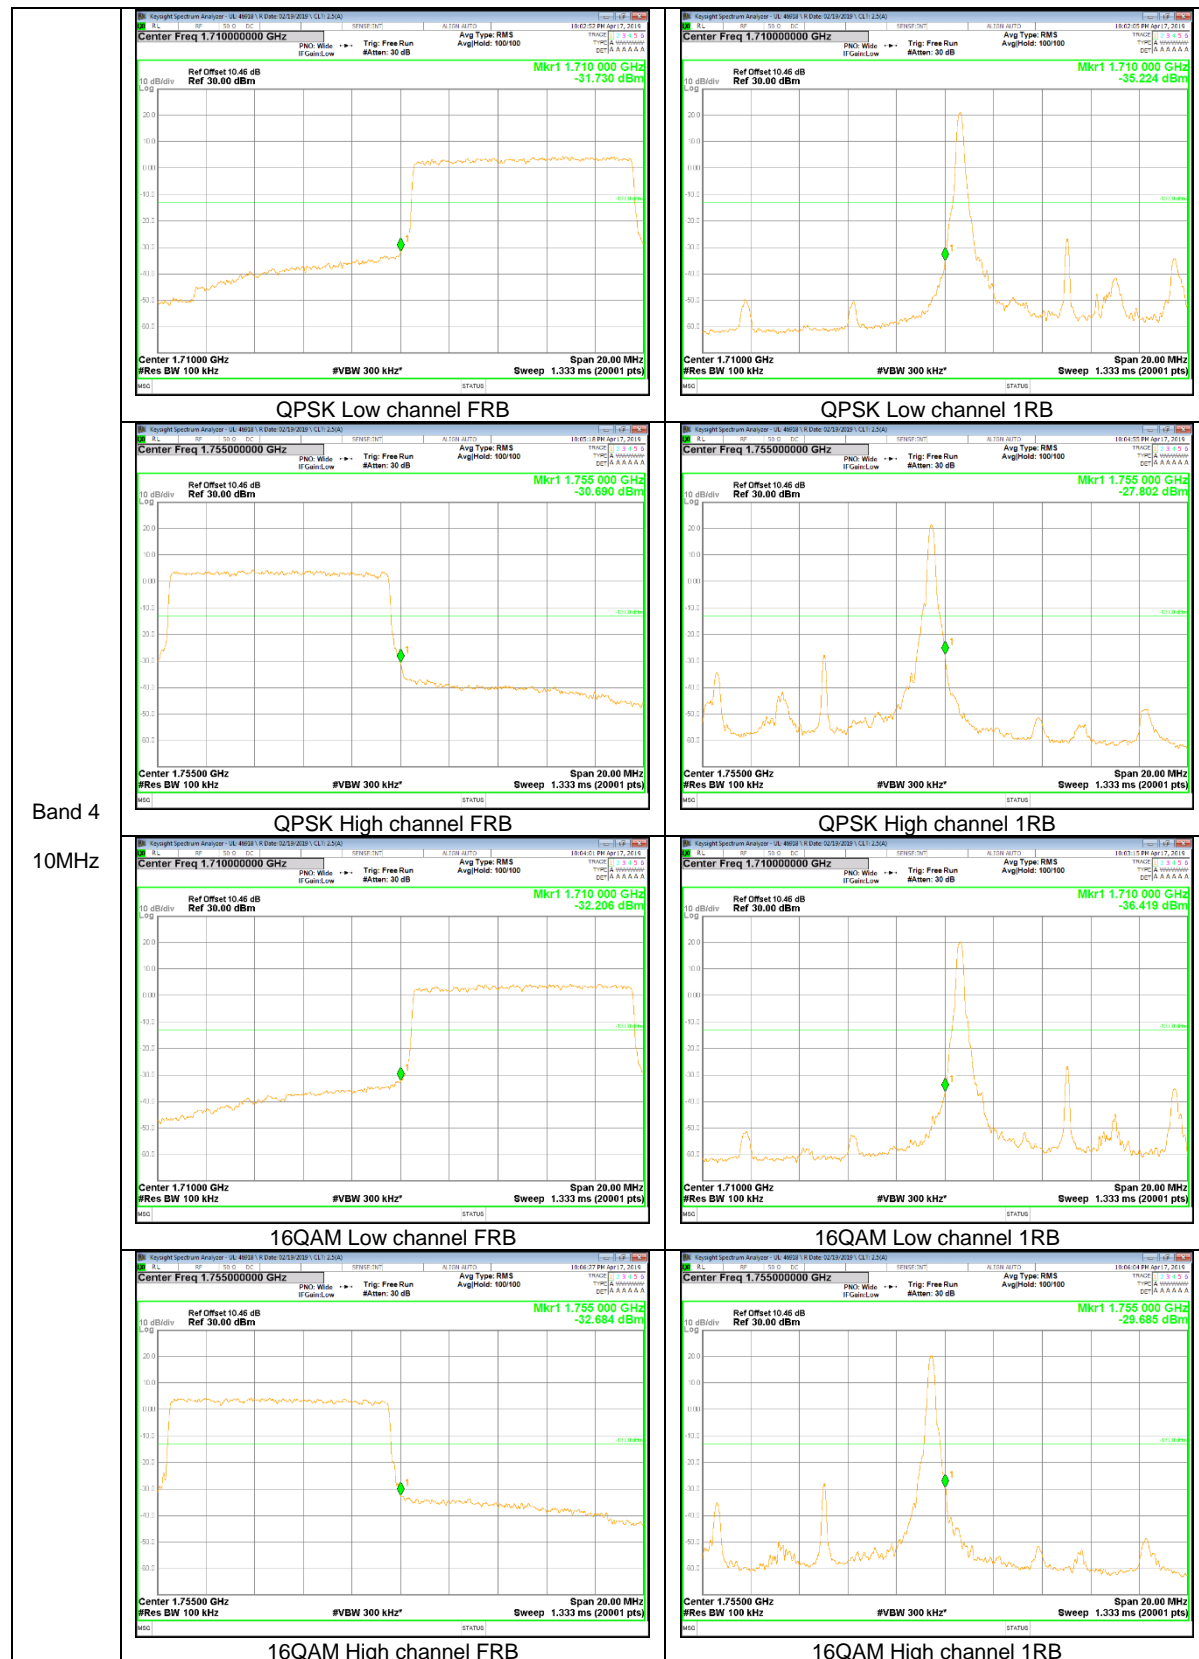

LTE Band 2

Band 2
15MHz

Band 2
 10MHz

Band 2
5MHz

Band 2
3MHz

Band 2
 1.4MHz

LTE Band 4

Band 4
 20MHz

Band 4
15MHz

Band 4
10MHz

LTE Band 5

Band 5
 10MHz

Band 5
5MHz

Band 5
 1.4MHz