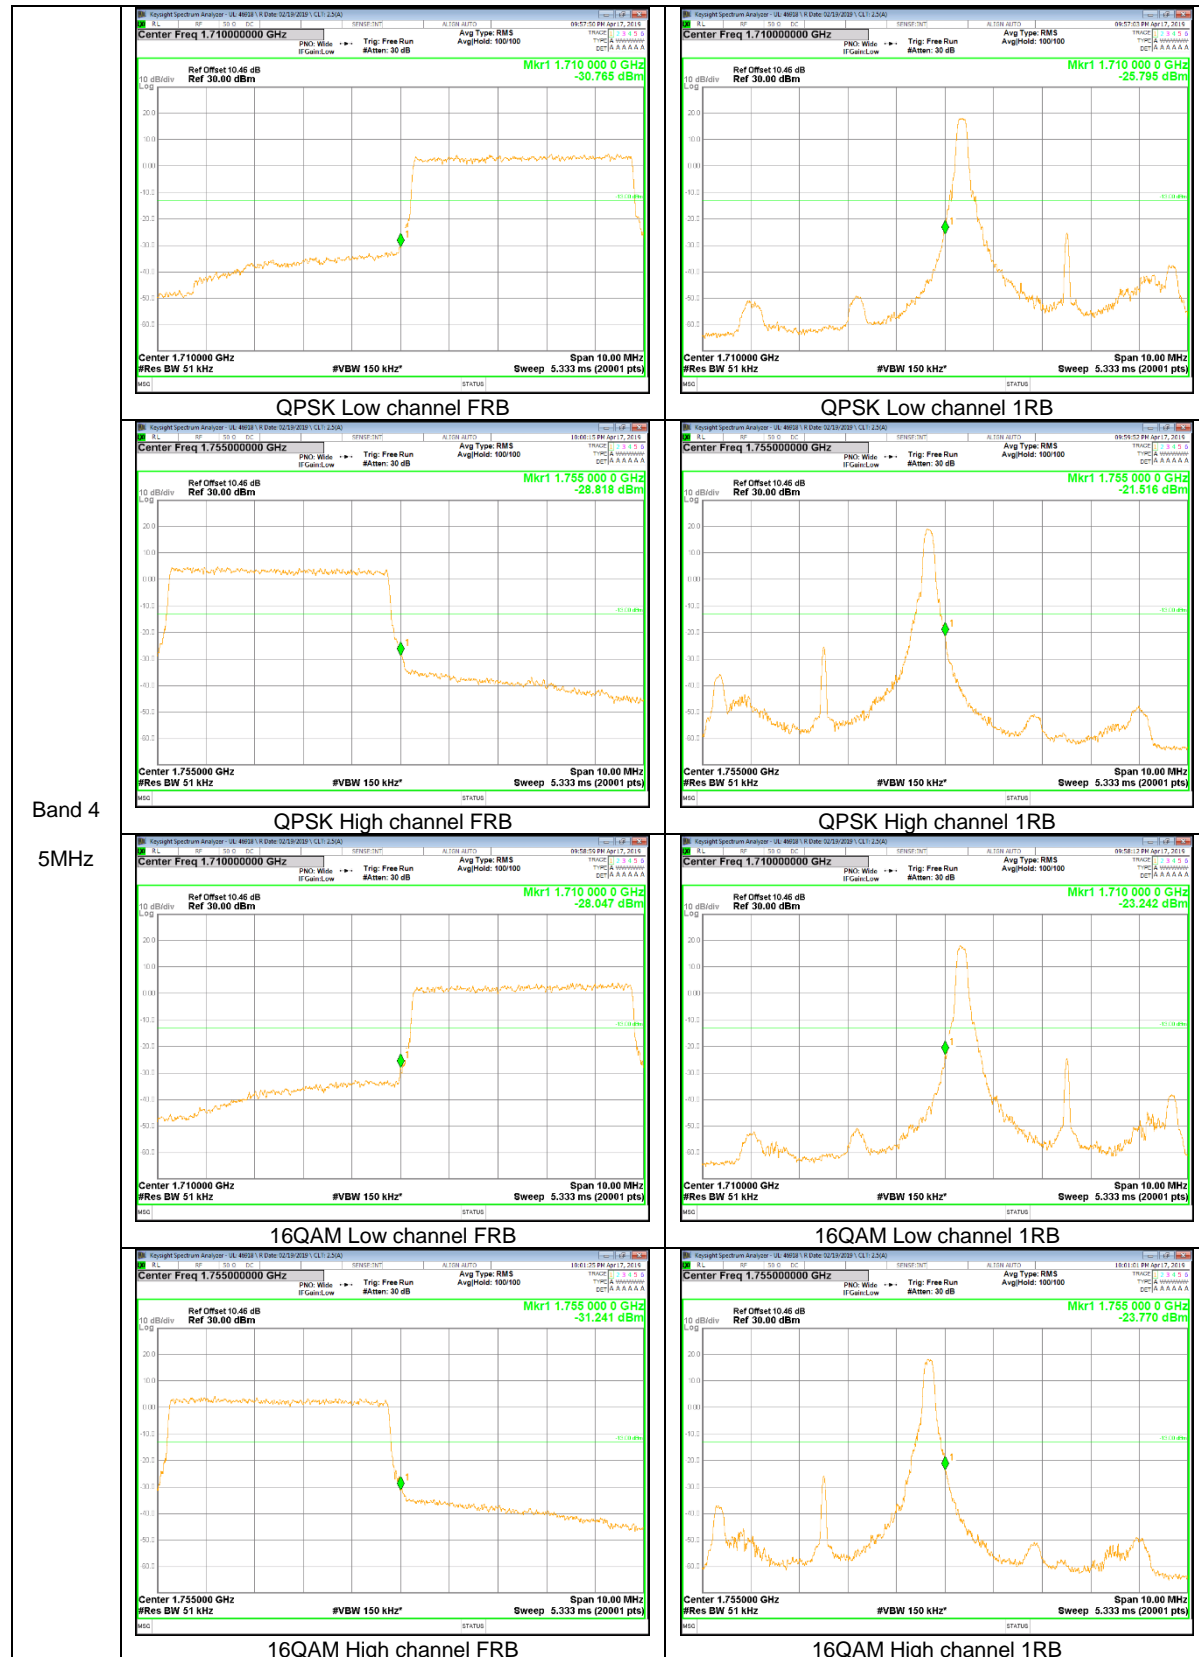

LTE Band 2

Band 2
15MHz

Band 2
 10MHz

Band 2
5MHz

Band 2
3MHz

Band 2
 1.4MHz

LTE Band 4

Band 4
 20MHz

Band 4
15MHz

Band 4
10MHz

LTE Band 5

Band 5
 10MHz

Band 5
5MHz

Band 5
 1.4MHz