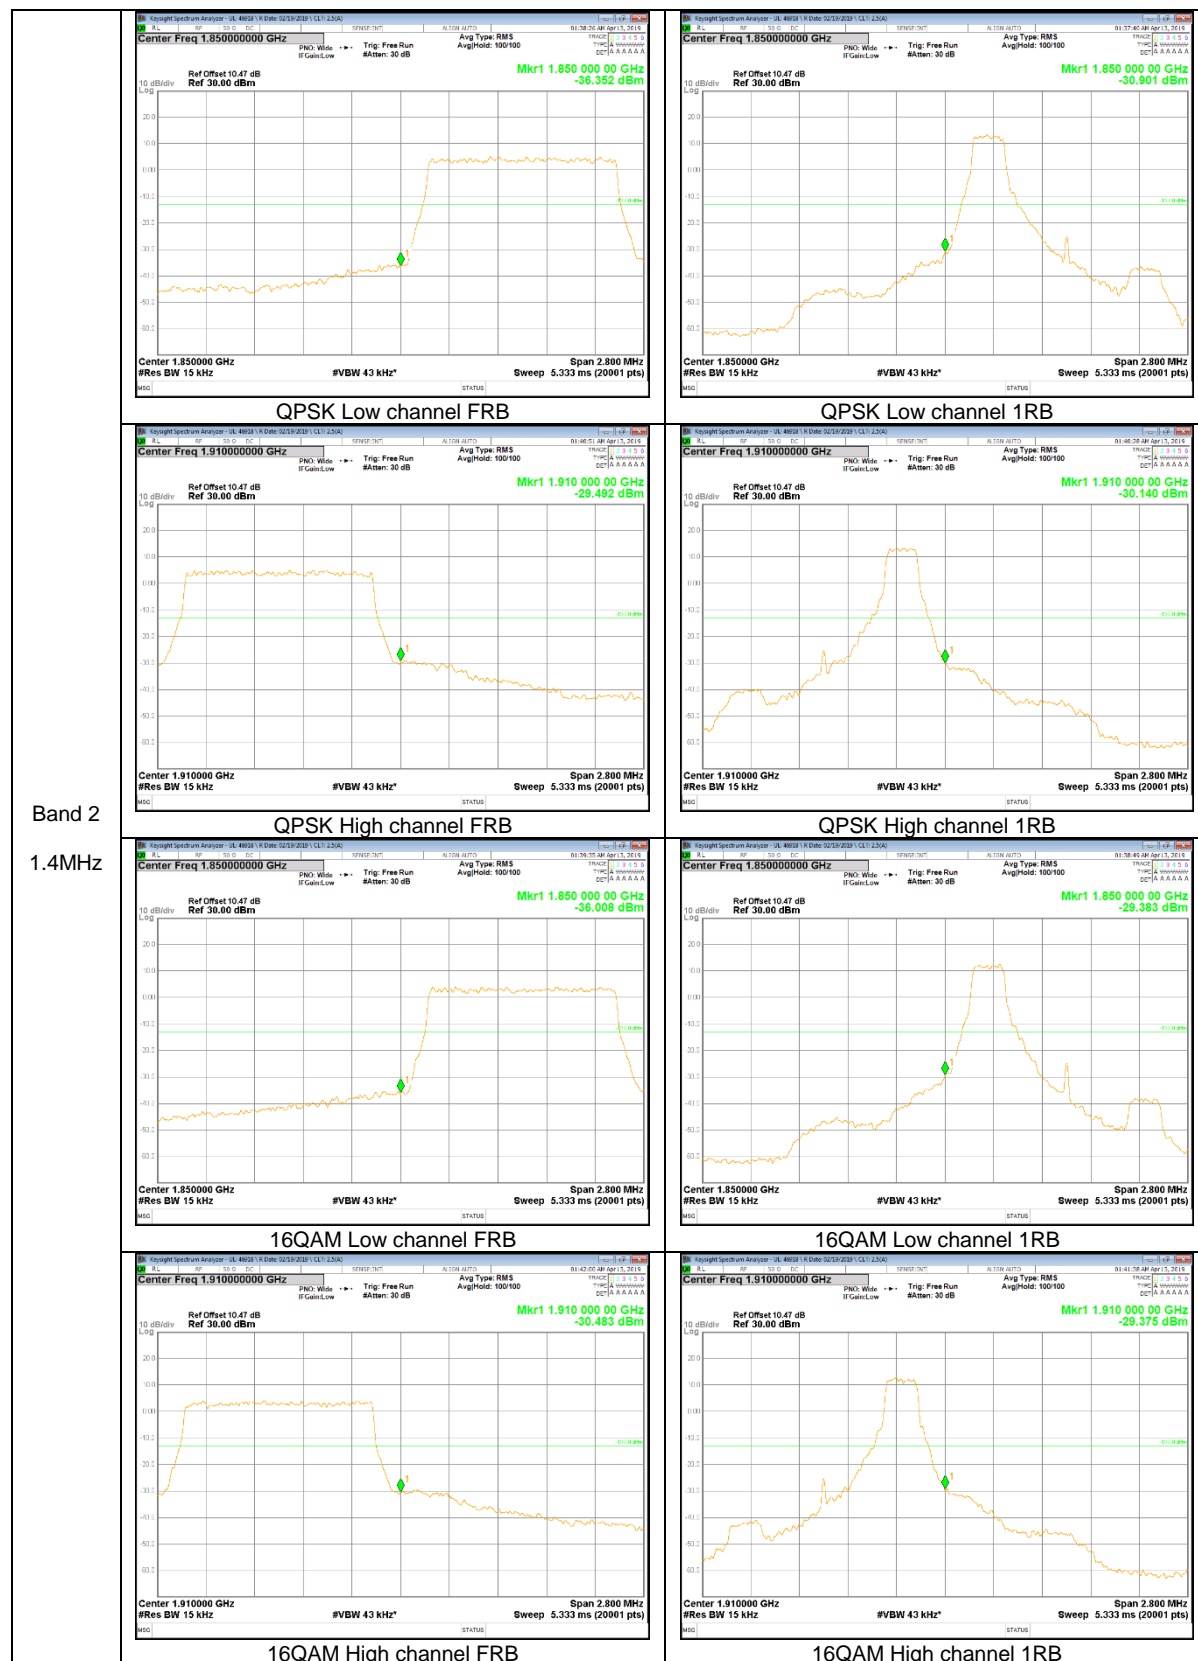

LTE Band 2

Band 2
15MHz

Band 2
 10MHz

Band 2
5MHz

Band 2
3MHz

Band 2
 1.4MHz

LTE Band 4

Band 4
 20MHz

Band 4
15MHz

Band 4
10MHz

LTE Band 5

Band 5
 10MHz

Band 5
5MHz

Band 5
 1.4MHz