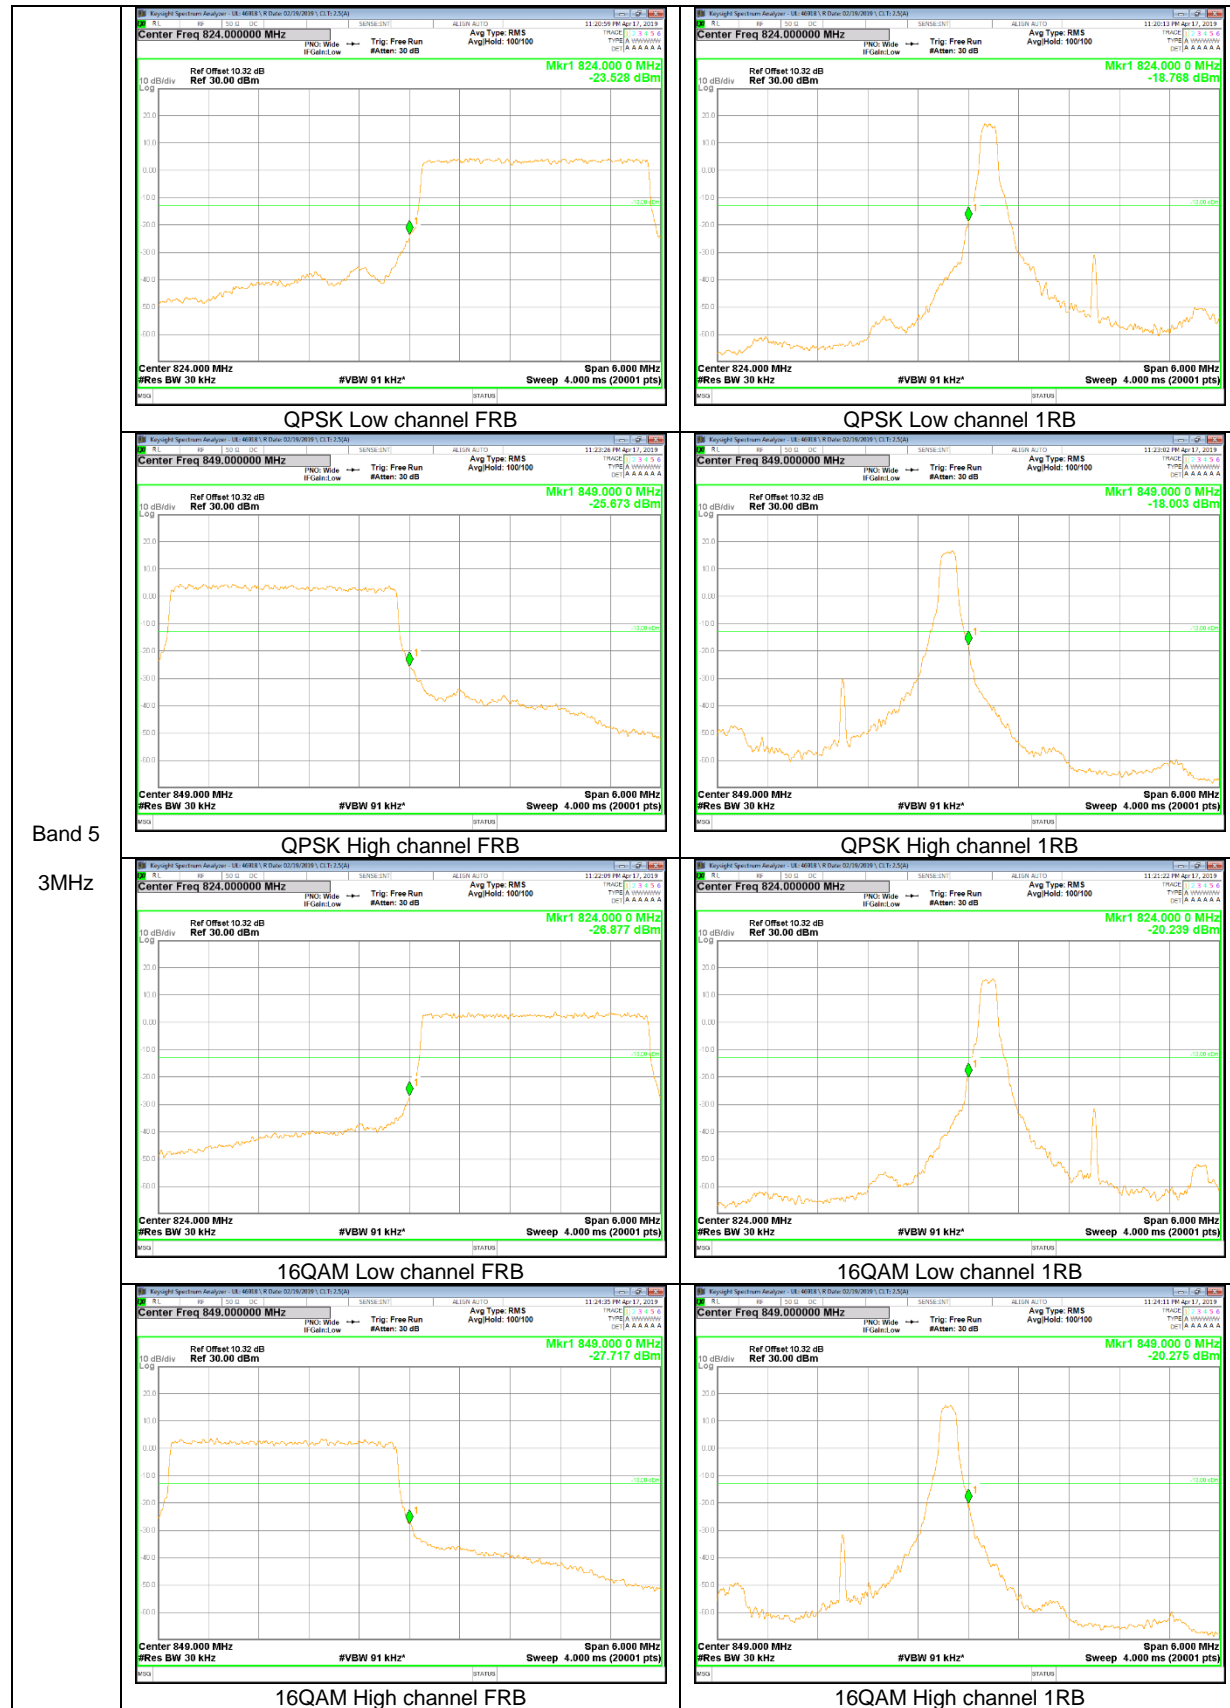

LTE Band 2

Band 2
15MHz

Band 2
 10MHz

Band 2
5MHz

Band 2
3MHz

Band 2
 1.4MHz

LTE Band 4

Band 4
 20MHz

Band 4
15MHz

Band 4
10MHz

LTE Band 5

Band 5
 10MHz

Band 5
5MHz

Band 5
 1.4MHz