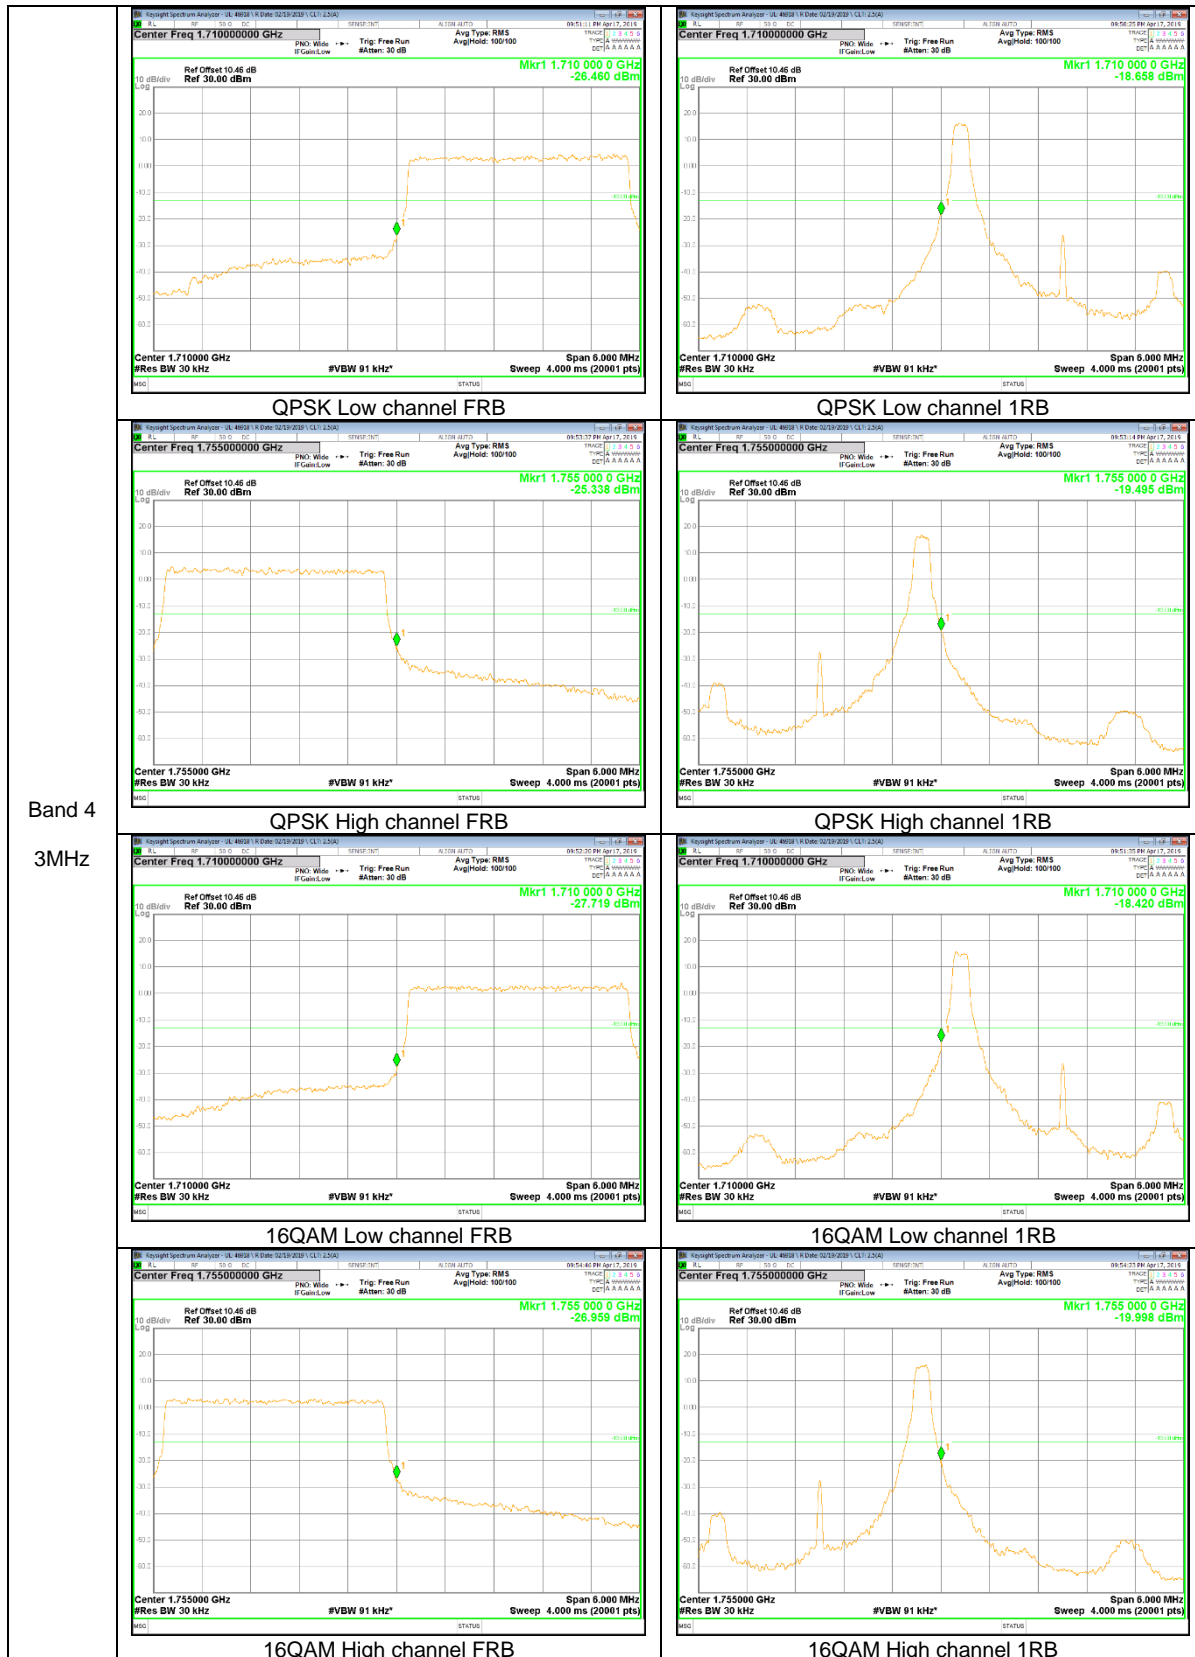

LTE Band 2

Band 2
15MHz

Band 2
 10MHz

Band 2
5MHz

Band 2
3MHz

Band 2
 1.4MHz

LTE Band 4

Band 4
 20MHz

Band 4
15MHz

Band 4
10MHz

LTE Band 5

Band 5
 10MHz

Band 5
5MHz

Band 5
 1.4MHz