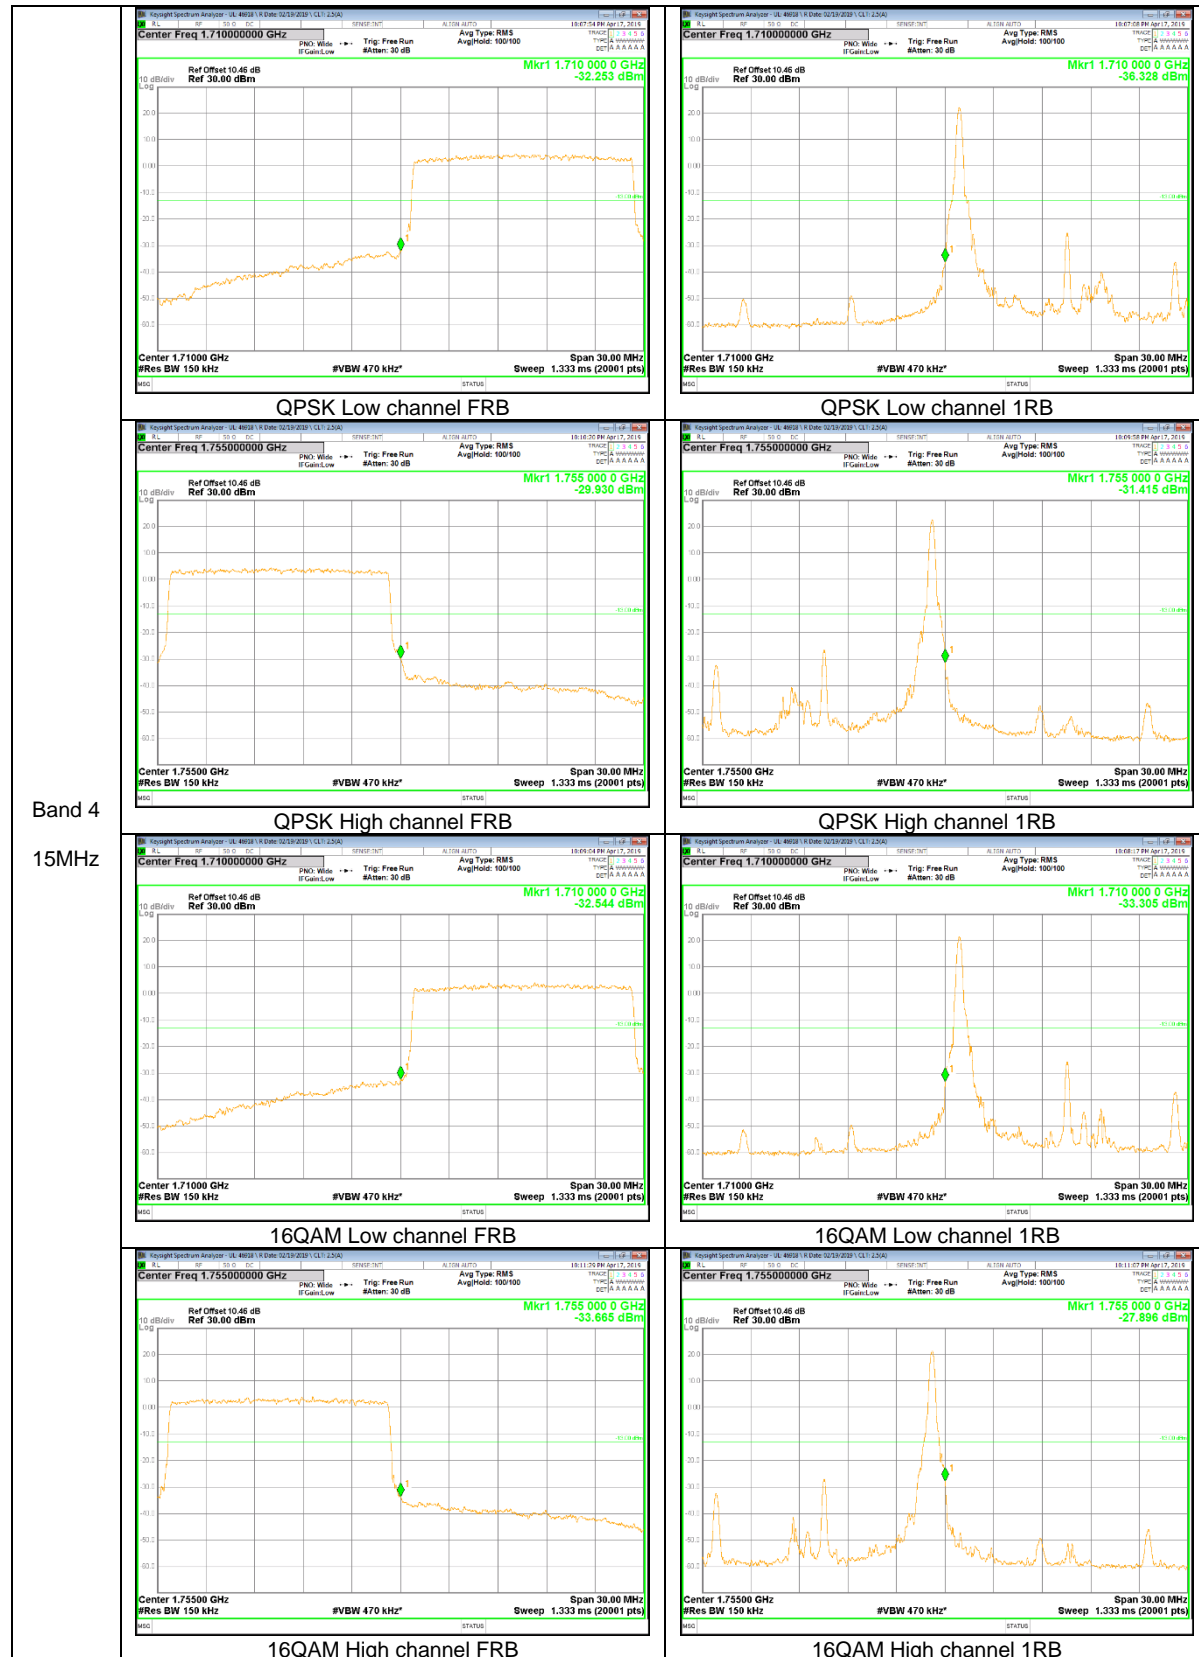

LTE Band 2

Band 2
15MHz

Band 2
 10MHz

Band 2
5MHz

Band 2
3MHz

Band 2
 1.4MHz

LTE Band 4

Band 4
 20MHz

Band 4
15MHz

Band 4
10MHz

LTE Band 5

Band 5
 10MHz

Band 5
5MHz

Band 5
 1.4MHz