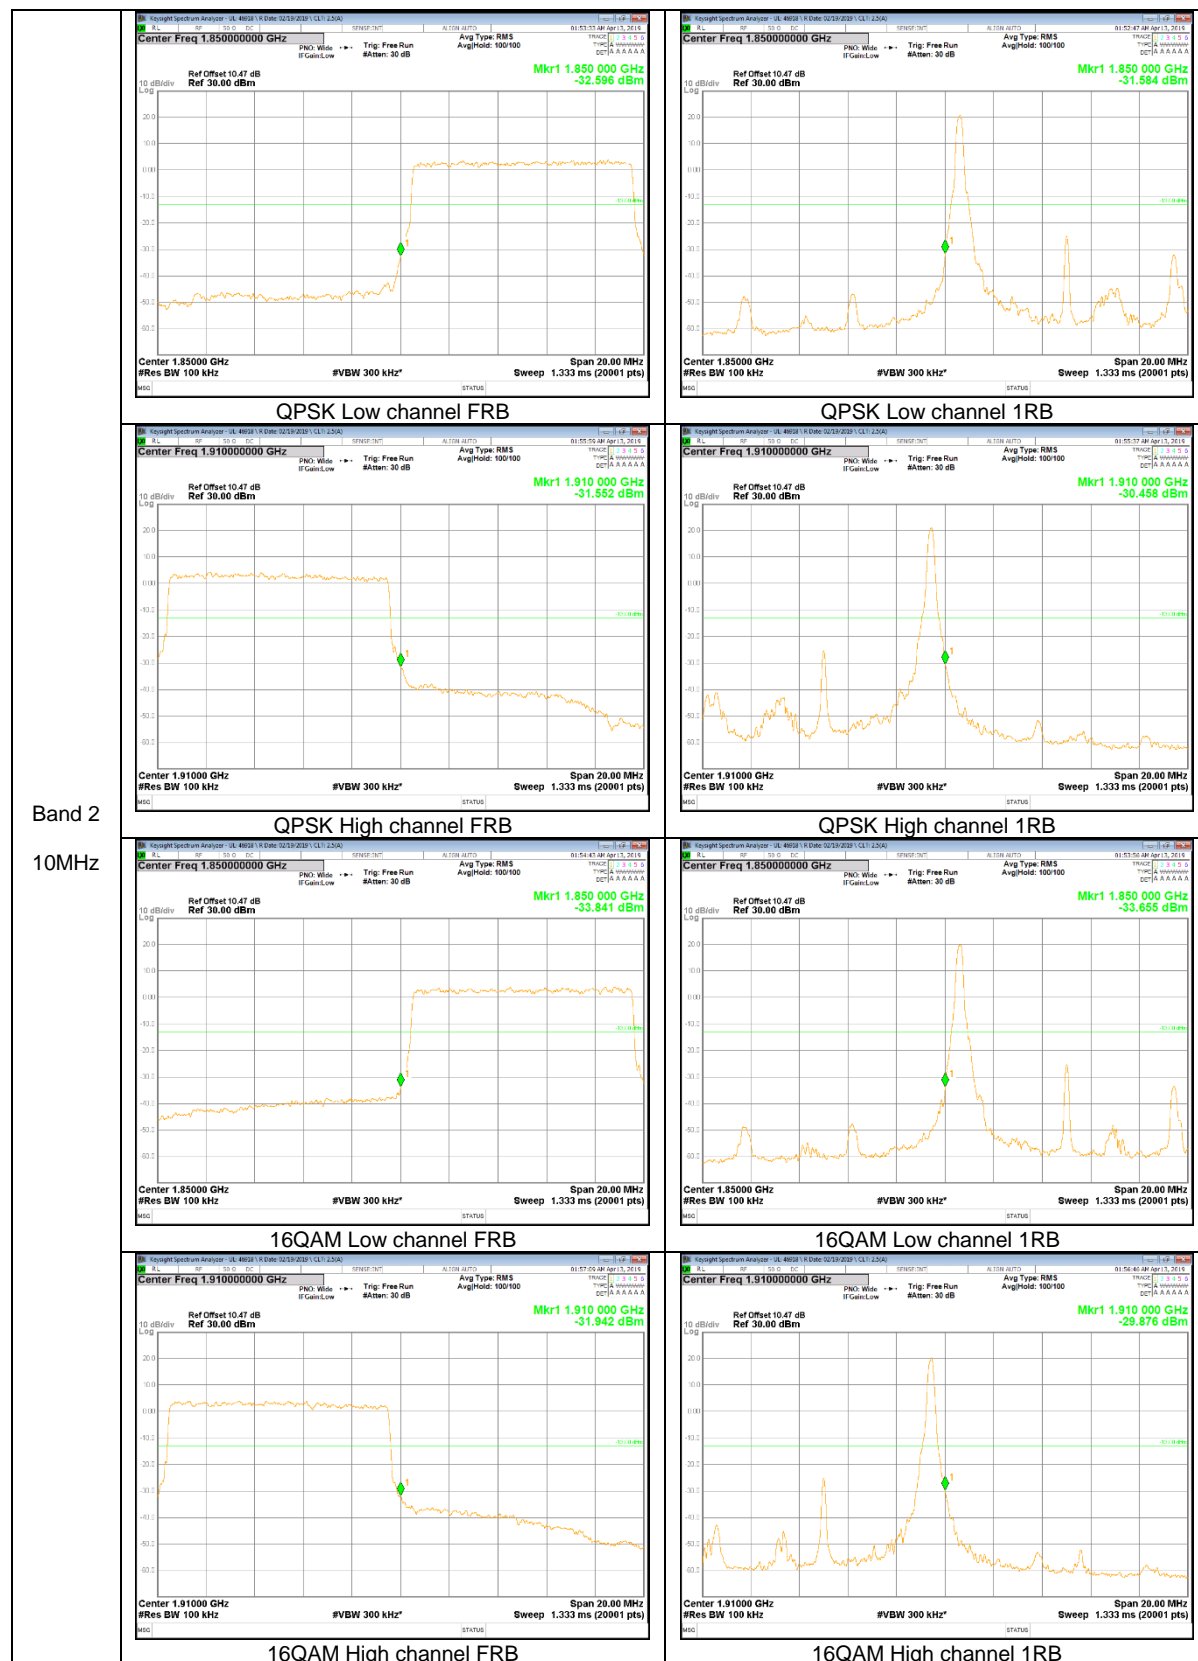

LTE Band 2

Band 2
15MHz

Band 2
 10MHz

Band 2
5MHz

Band 2
3MHz

Band 2
 1.4MHz

LTE Band 4

Band 4
 20MHz

Band 4
15MHz

Band 4
10MHz

LTE Band 5

Band 5
 10MHz

Band 5
5MHz

Band 5
 1.4MHz