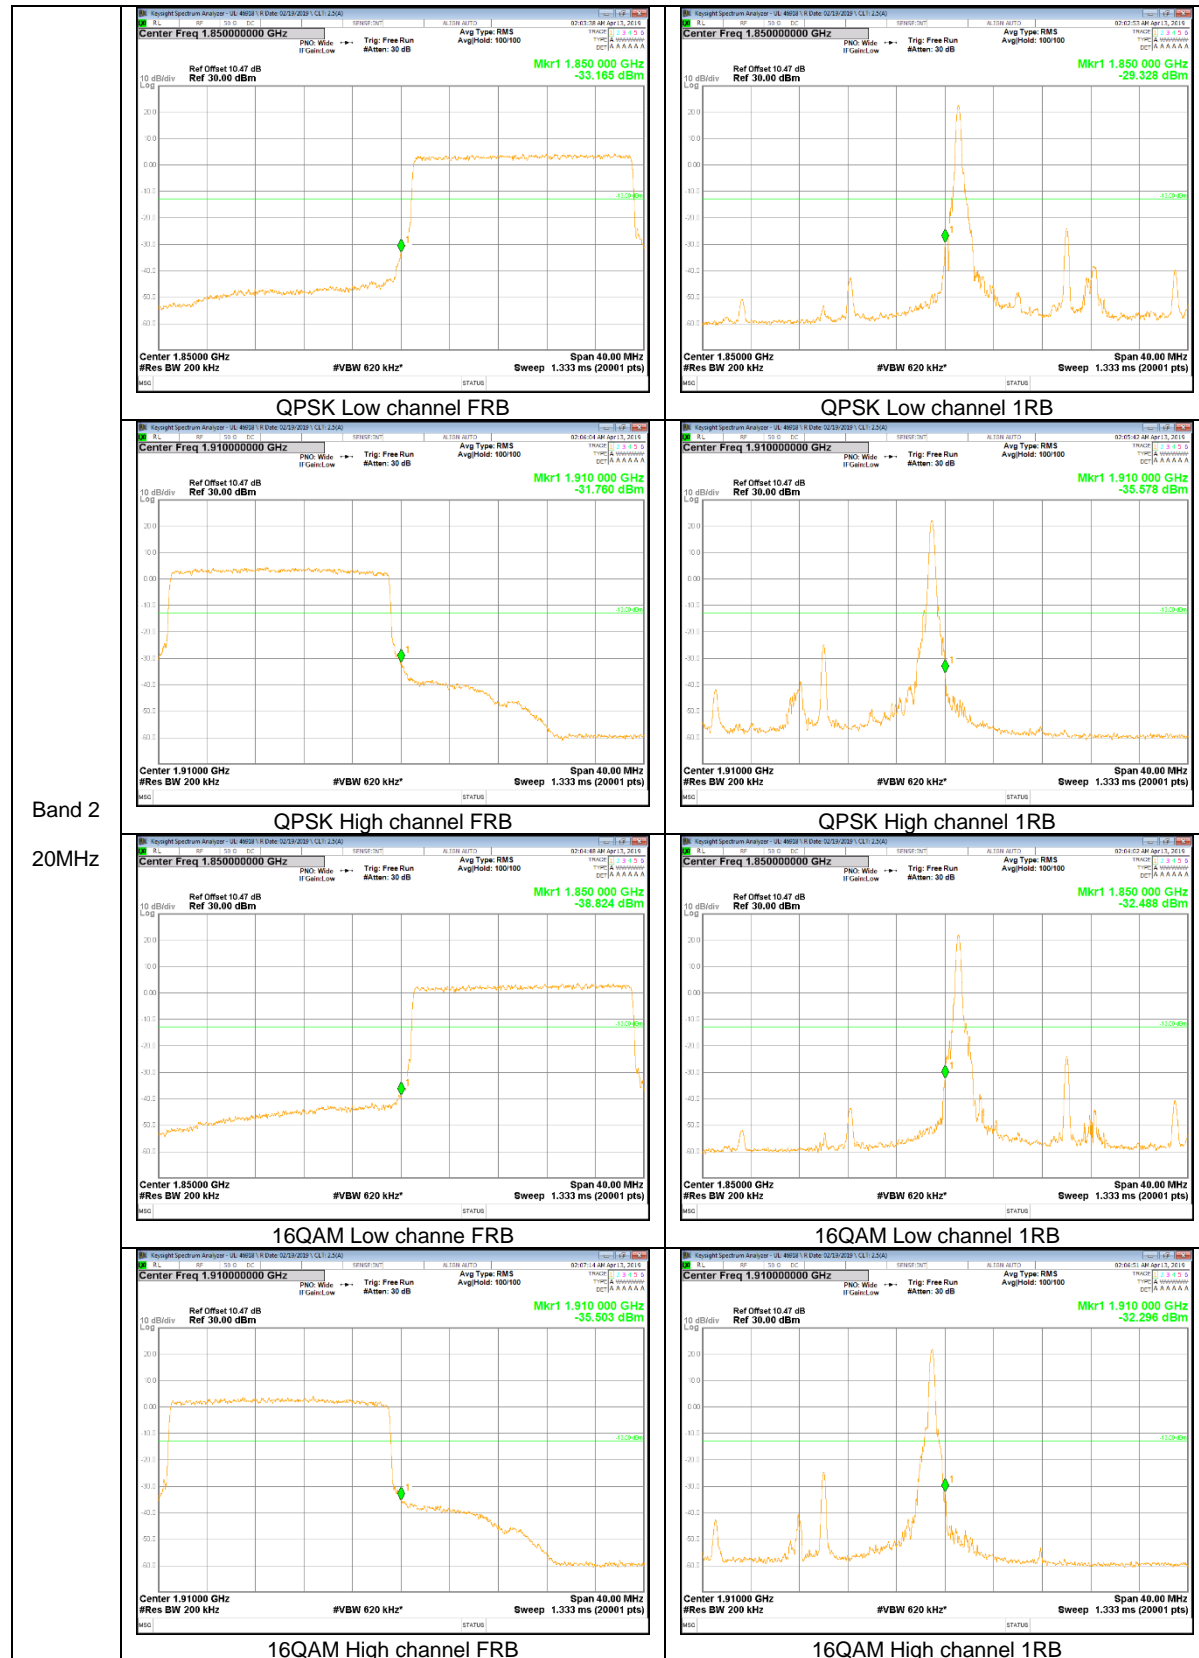

LTE Band 2

Band 2
15MHz

Band 2
 10MHz

Band 2
5MHz

Band 2
3MHz

Band 2
 1.4MHz

LTE Band 4

Band 4
 20MHz

Band 4
15MHz

Band 4
10MHz

LTE Band 5

Band 5
 10MHz

Band 5
5MHz

Band 5
 1.4MHz