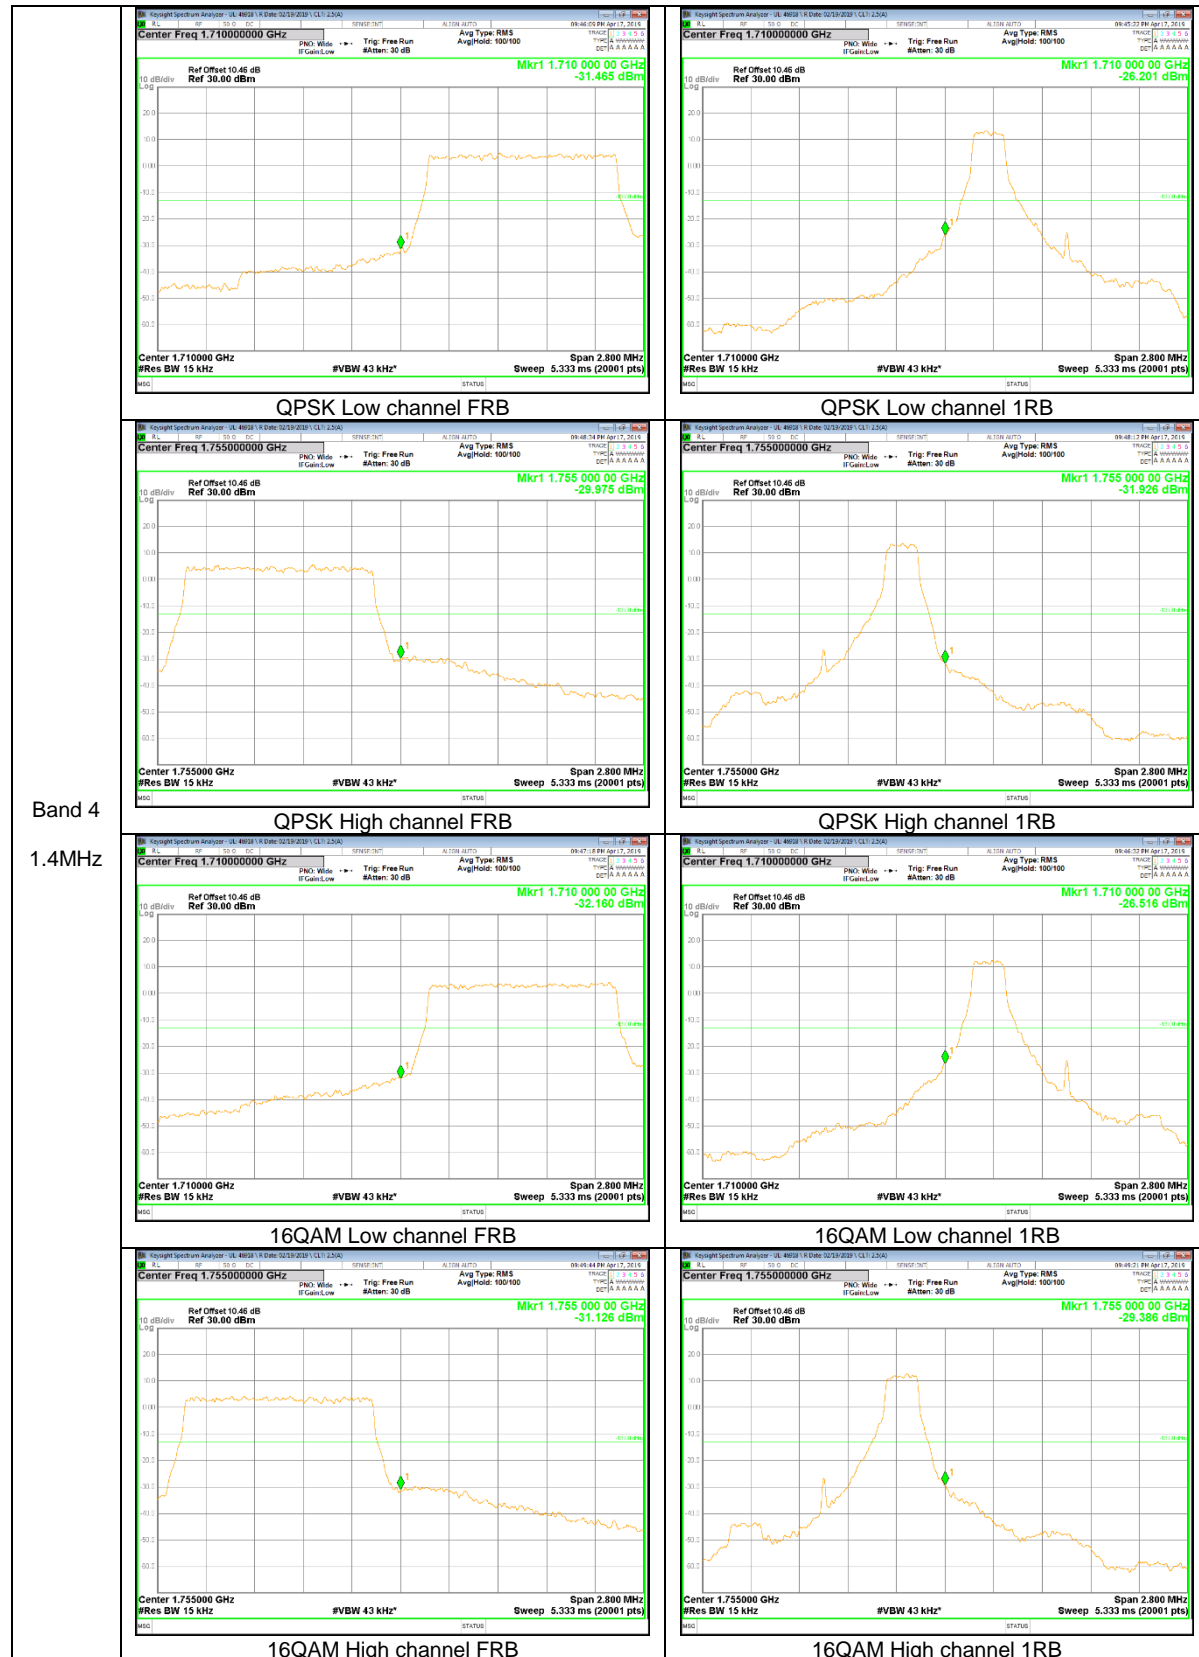

LTE Band 2

Band 2
15MHz

Band 2
 10MHz

Band 2
5MHz

Band 2
3MHz

Band 2
 1.4MHz

LTE Band 4

Band 4
 20MHz

Band 4
15MHz

Band 4
10MHz

LTE Band 5

Band 5
 10MHz

Band 5
5MHz

Band 5
 1.4MHz