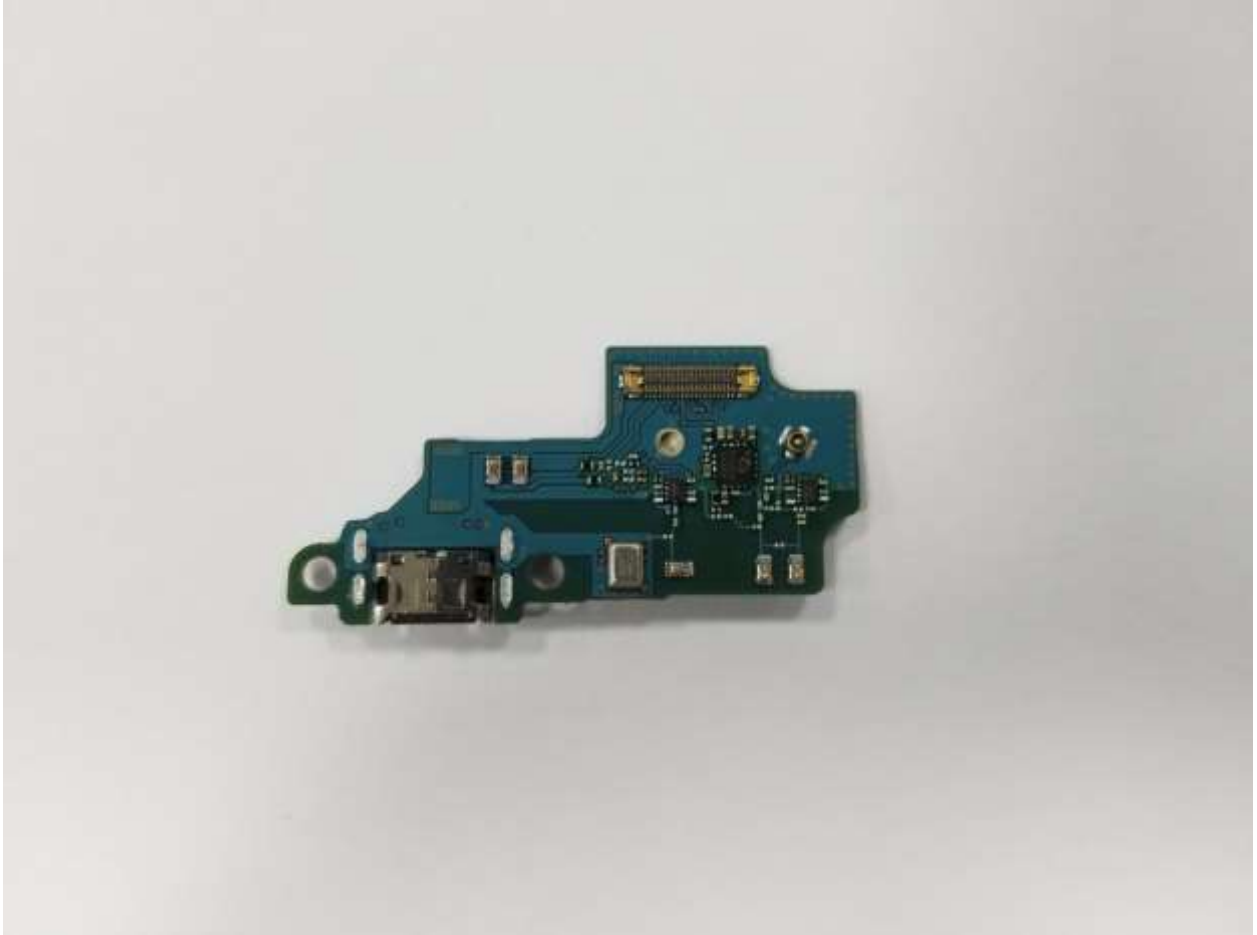

■ INTERNAL PHOTO