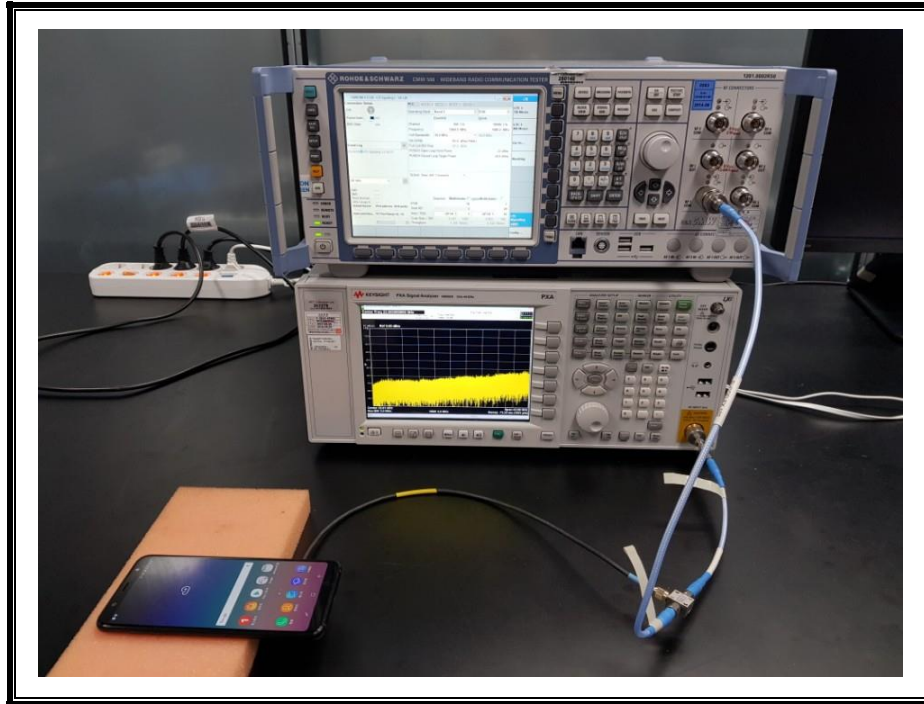

## 11. SETUP PHOTOS

### ANTENNA PORT CONDUCTED RF MEASUREMENT SETUP

**RADIATED RF MEASUREMENT SETUP (BELOW 1 GHz X)**

**RADIATED RF MEASUREMENT SETUP (ABOVE 1 GHz X)**

**RADIATED RF MEASUREMENT SETUP (ABOVE 1 GHz Z)**

**RADIATED RF MEASUREMENT SETUP FOR PORTABLE CONFIGURATION**