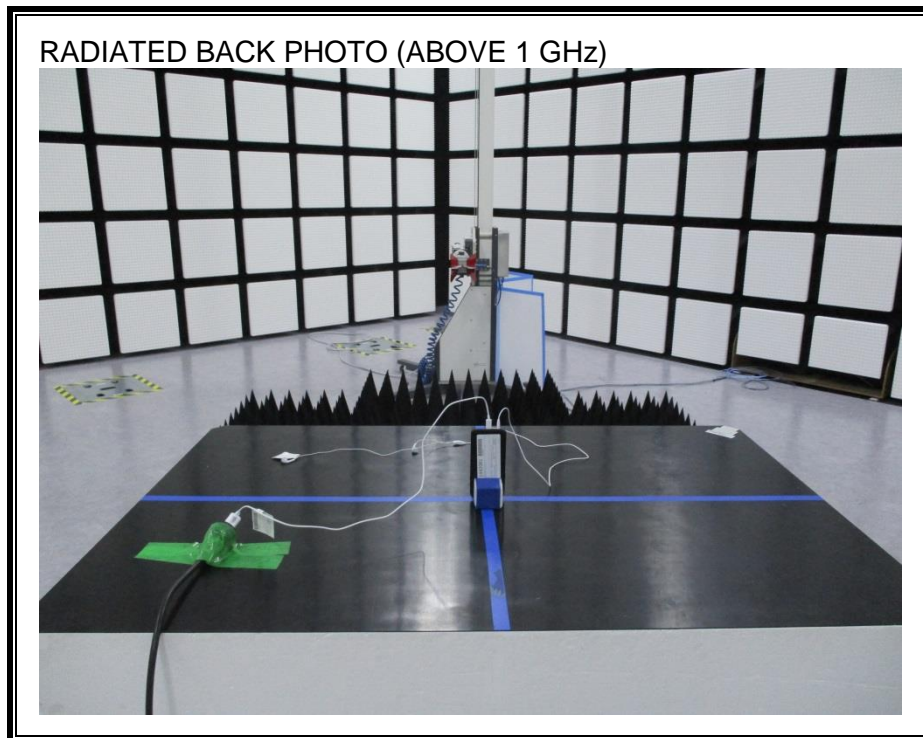

### ANTENNA PORT CONDUCTED RF MEASUREMENT SETUP

**RADIATED RF MEASUREMENT SETUP (BELOW 1 GHz X)**

**RADIATED RF MEASUREMENT SETUP (ABOVE 1 GHz X)**

**RADIATED RF MEASUREMENT SETUP (ABOVE 1 GHz Z)**

**RADIATED RF MEASUREMENT SETUP FOR PORTABLE CONFIGURATION**

**ENVIRONMENTAL CHAMBER PHOTO**

**END OF REPORT**