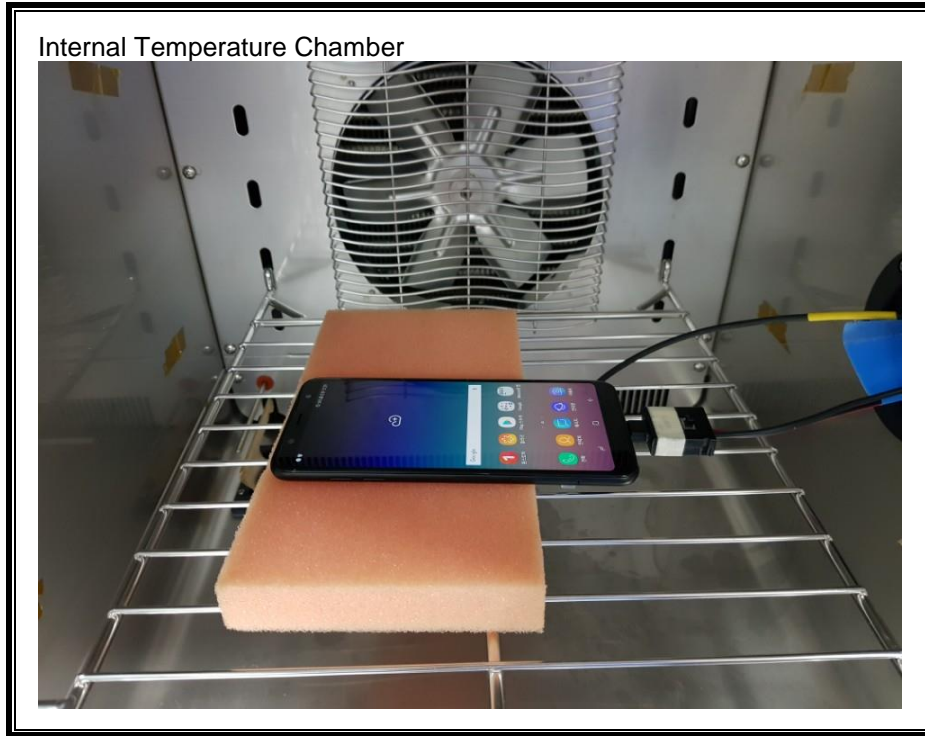

### ANTENNA PORT CONDUCTED RF MEASUREMENT SETUP

**RADIATED RF MEASUREMENT SETUP (BELOW 1 GHz X)**

**RADIATED RF MEASUREMENT SETUP (ABOVE 1 GHz X)**

**RADIATED RF MEASUREMENT SETUP (ABOVE 1 GHz Z)**

**RADIATED RF MEASUREMENT SETUP FOR PORTABLE CONFIGURATION**

**ENVIRONMENTAL CHAMBER PHOTO**

**END OF REPORT**