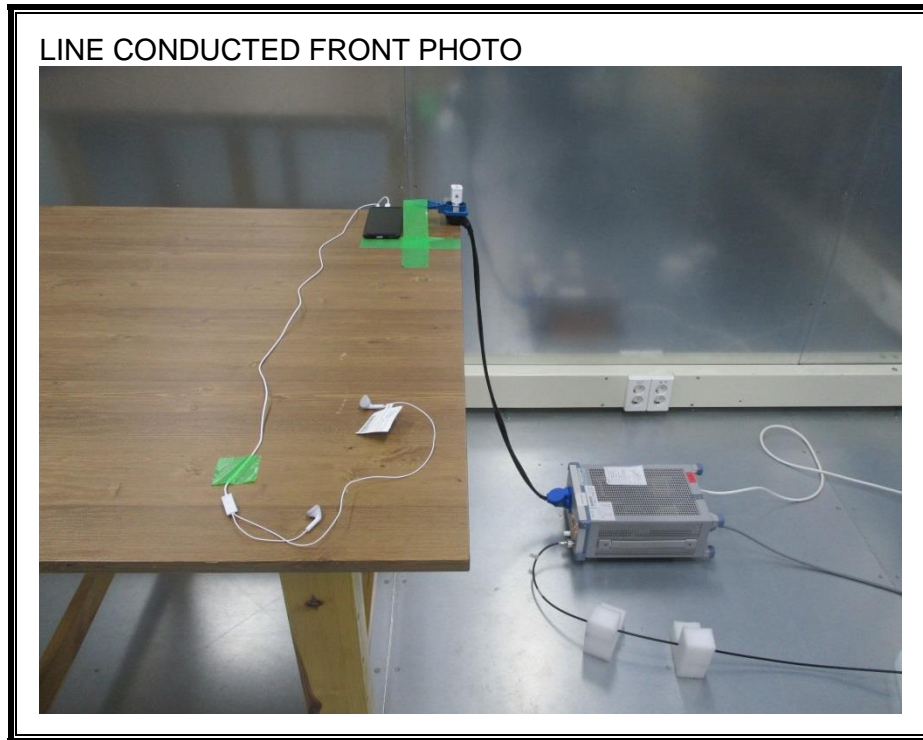

15. SETUP PHOTOS

ANTENNA PORT CONDUCTED RF MEASUREMENT SETUP

RADIATED RF MEASUREMENT SETUP (BELOW 1 GHz)

RADIATED RF MEASUREMENT SETUP (ABOVE 1 GHz)

RADIATED RF MEASUREMENT SETUP FOR PORTABLE CONFIGURATION

POWERLINE CONDUCTED EMISSIONS MEASUREMENT SETUP

DYNAMIC FREQUENCY SELECTION MEASUREMENT SETUP

END OF REPORT