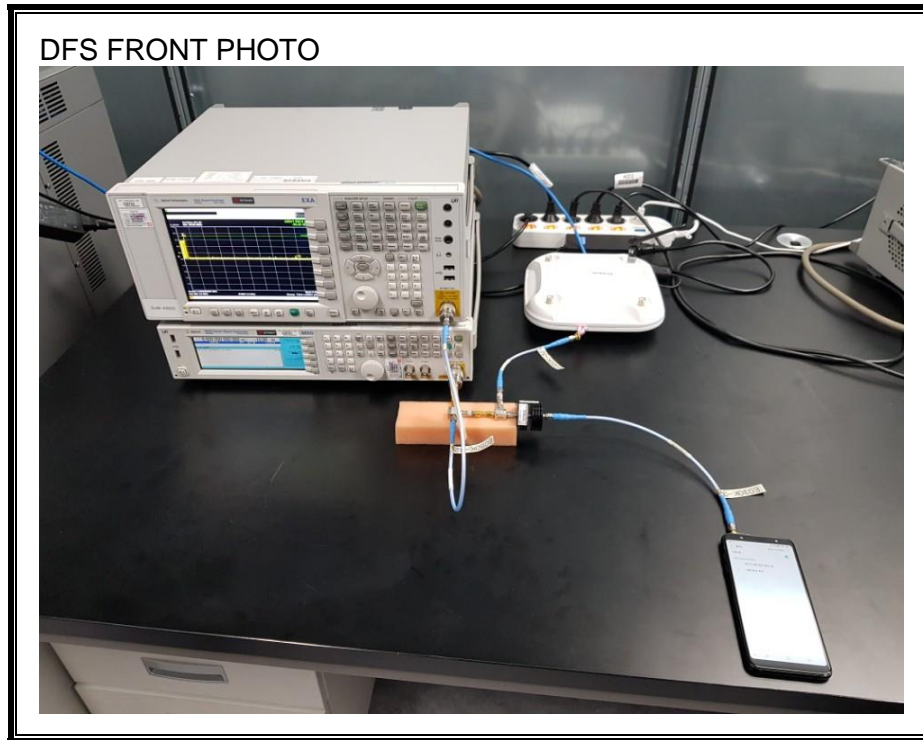

15. SETUP PHOTOS

ANTENNA PORT CONDUCTED RF MEASUREMENT SETUP

RADIATED RF MEASUREMENT SETUP (BELOW 1 GHz)

RADIATED RF MEASUREMENT SETUP (ABOVE 1 GHz)

RADIATED RF MEASUREMENT SETUP FOR PORTABLE CONFIGURATION

POWERLINE CONDUCTED EMISSIONS MEASUREMENT SETUP

DYNAMIC FREQUENCY SELECTION MEASUREMENT SETUP

END OF REPORT