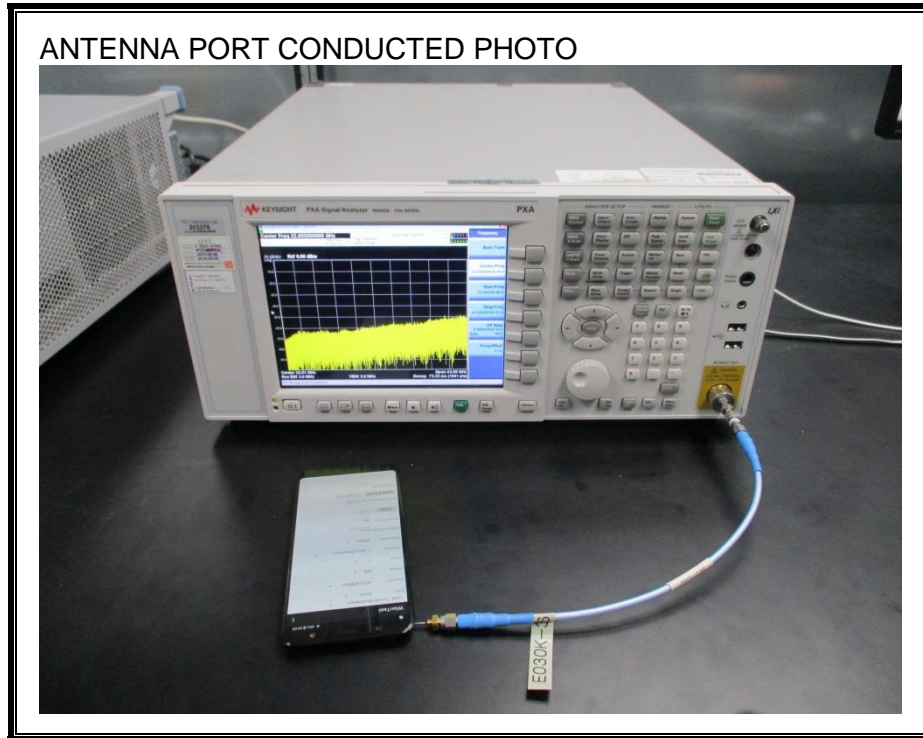

15. SETUP PHOTOS

ANTENNA PORT CONDUCTED RF MEASUREMENT SETUP

RADIATED RF MEASUREMENT SETUP (BELOW 1 GHz)

RADIATED RF MEASUREMENT SETUP (ABOVE 1 GHz)

RADIATED RF MEASUREMENT SETUP FOR PORTABLE CONFIGURATION

POWERLINE CONDUCTED EMISSIONS MEASUREMENT SETUP

DYNAMIC FREQUENCY SELECTION MEASUREMENT SETUP

END OF REPORT