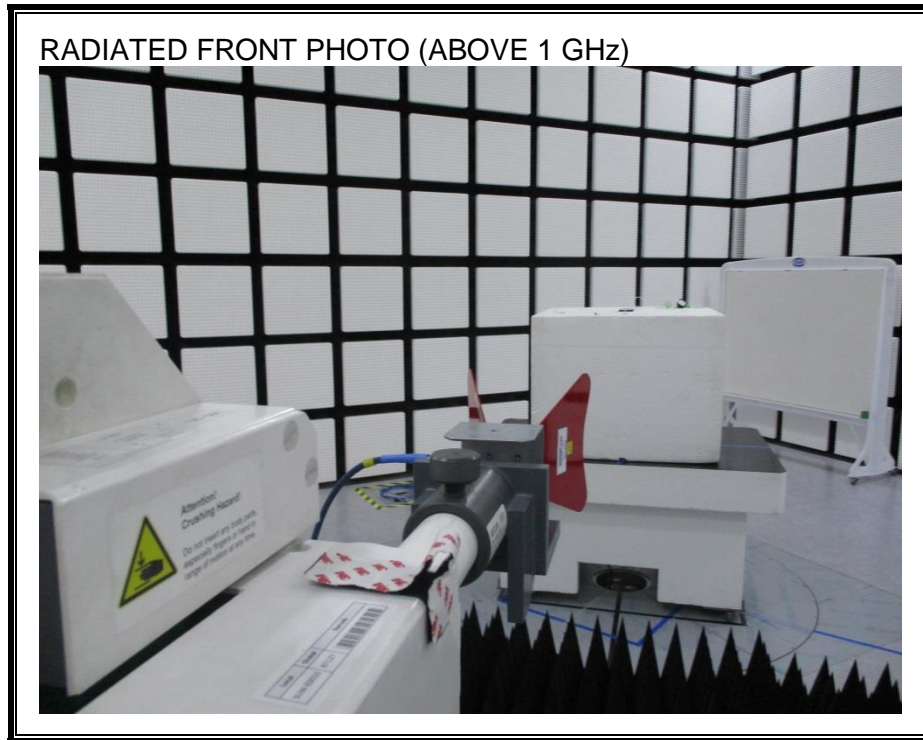

15. SETUP PHOTOS

ANTENNA PORT CONDUCTED RF MEASUREMENT SETUP

RADIATED RF MEASUREMENT SETUP (BELOW 1 GHz)

RADIATED RF MEASUREMENT SETUP (ABOVE 1 GHz)

RADIATED RF MEASUREMENT SETUP FOR PORTABLE CONFIGURATION

POWERLINE CONDUCTED EMISSIONS MEASUREMENT SETUP

DYNAMIC FREQUENCY SELECTION MEASUREMENT SETUP

END OF REPORT