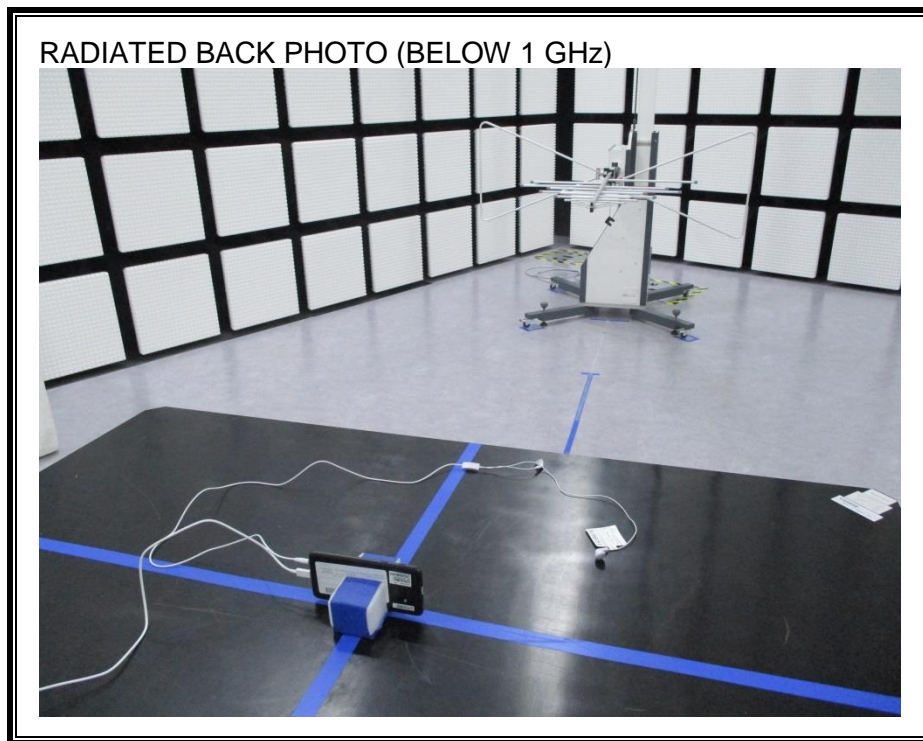

13. SETUP PHOTOS

ANTENNA PORT CONDUCTED RF MEASUREMENT SETUP

RADIATED RF MEASUREMENT SETUP (BELOW 1 GHz)

RADIATED RF MEASUREMENT SETUP (ABOVE 1 GHz)

RADIATED RF MEASUREMENT SETUP FOR PORTABLE CONFIGURATION

POWERLINE CONDUCTED EMISSIONS MEASUREMENT SETUP

END OF REPORT