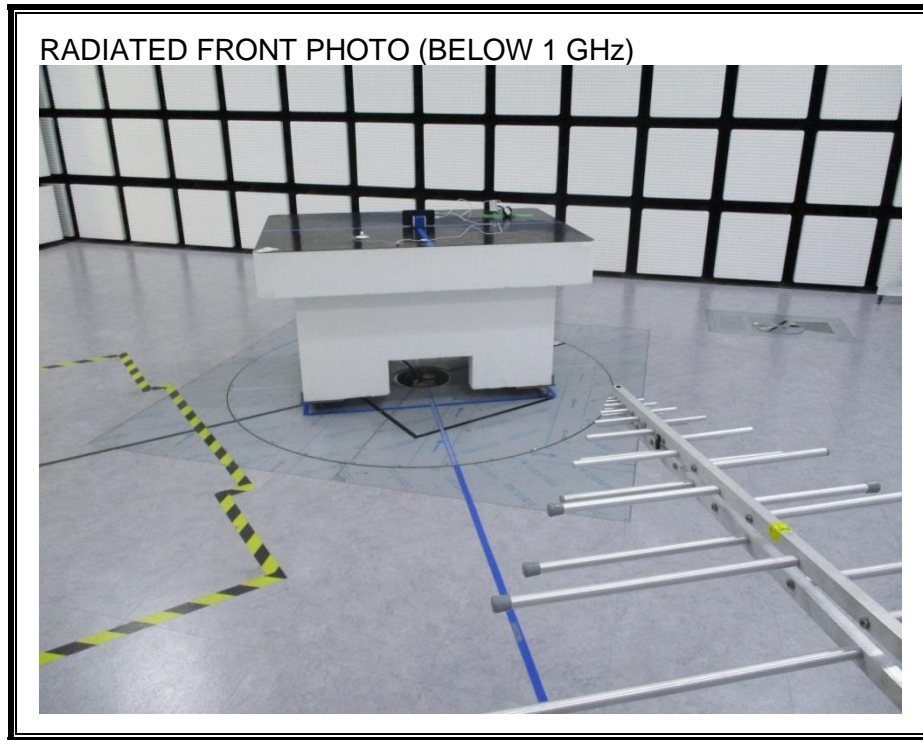

13. SETUP PHOTOS

ANTENNA PORT CONDUCTED RF MEASUREMENT SETUP

RADIATED RF MEASUREMENT SETUP (BELOW 1 GHz)

RADIATED RF MEASUREMENT SETUP (ABOVE 1 GHz)

RADIATED RF MEASUREMENT SETUP FOR PORTABLE CONFIGURATION

POWERLINE CONDUCTED EMISSIONS MEASUREMENT SETUP

END OF REPORT