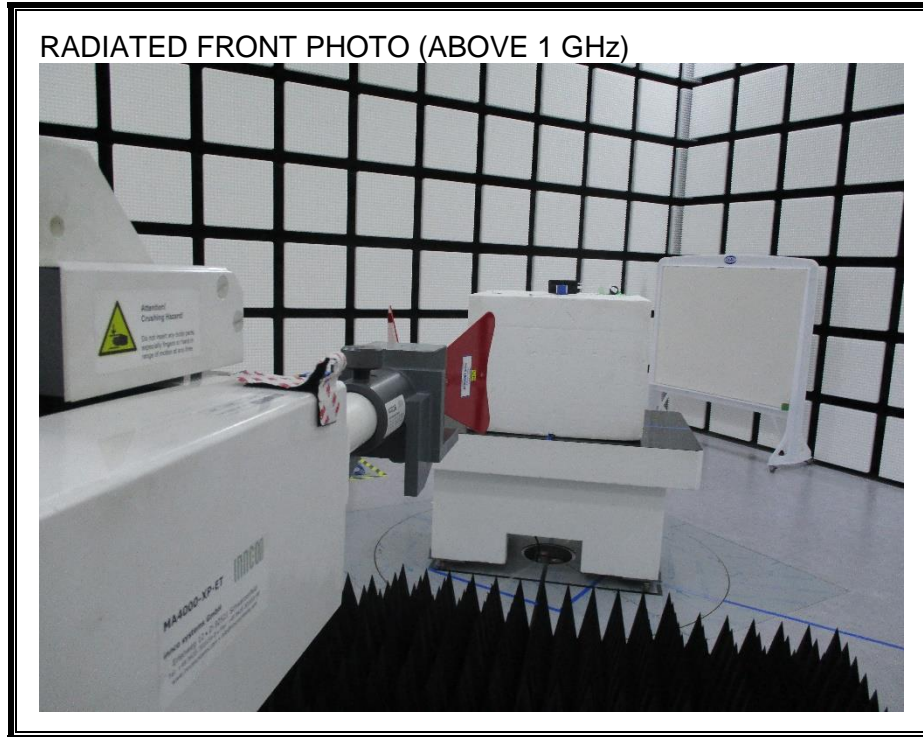

13. SETUP PHOTOS

ANTENNA PORT CONDUCTED RF MEASUREMENT SETUP

RADIATED RF MEASUREMENT SETUP (BELOW 1 GHz)

RADIATED RF MEASUREMENT SETUP (ABOVE 1 GHz)

RADIATED RF MEASUREMENT SETUP FOR PORTABLE CONFIGURATION

POWERLINE CONDUCTED EMISSIONS MEASUREMENT SETUP

END OF REPORT