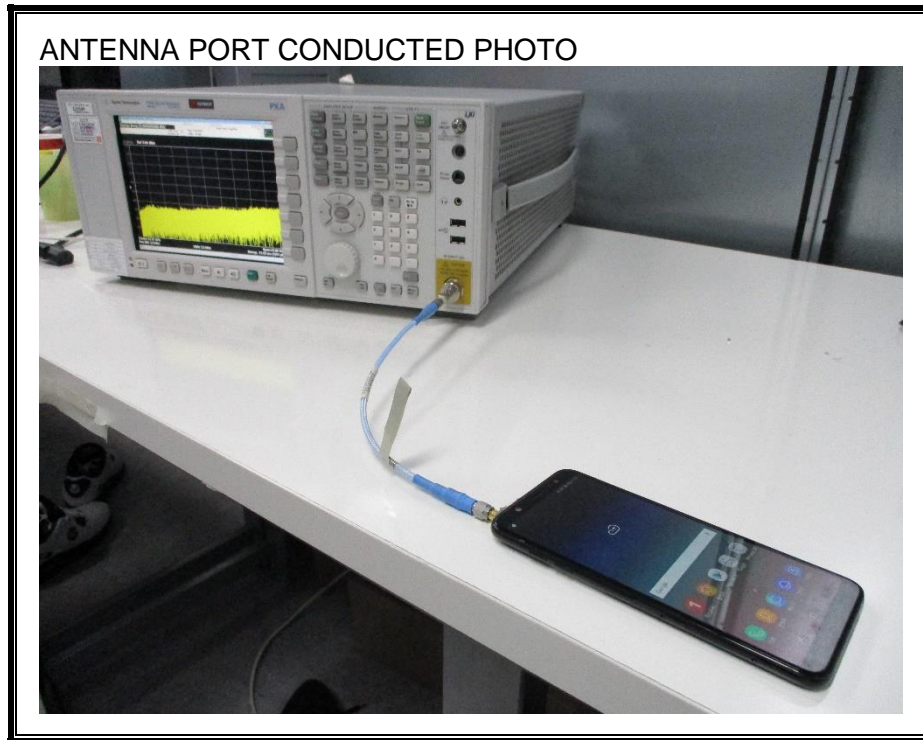

13. SETUP PHOTOS

ANTENNA PORT CONDUCTED RF MEASUREMENT SETUP

RADIATED RF MEASUREMENT SETUP (BELOW 1 GHz)

RADIATED RF MEASUREMENT SETUP (ABOVE 1 GHz)

X-AXIS FRONT PHOTO

Y-AXIS FRONT PHOTO

POWERLINE CONDUCTED EMISSIONS MEASUREMENT SETUP