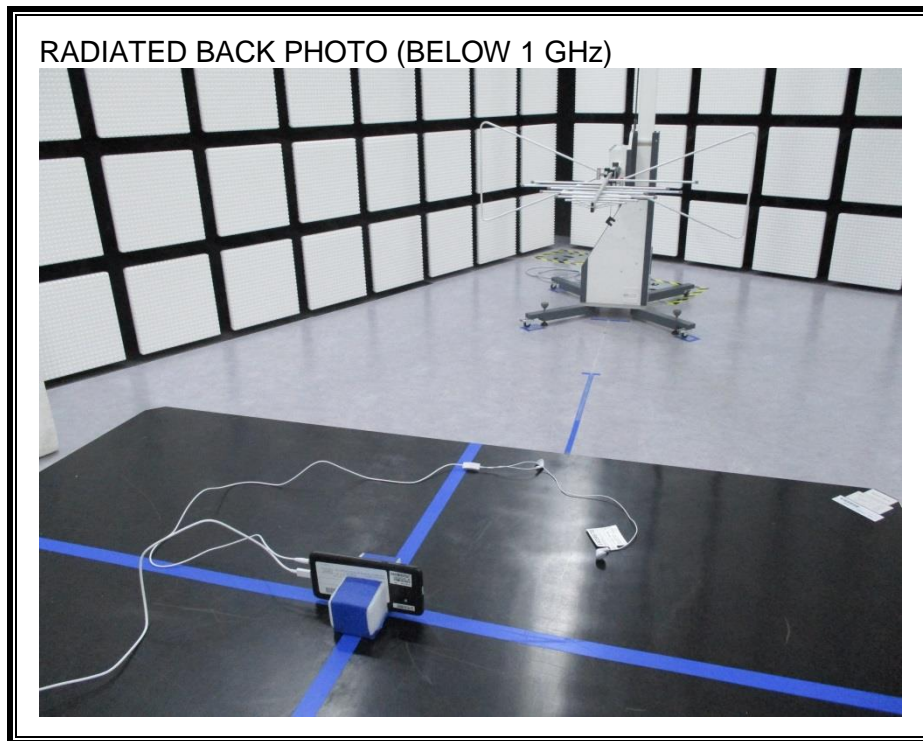

13. SETUP PHOTOS

ANTENNA PORT CONDUCTED RF MEASUREMENT SETUP

RADIATED RF MEASUREMENT SETUP (BELOW 1 GHz)

RADIATED RF MEASUREMENT SETUP (ABOVE 1 GHz)

RADIATED RF MEASUREMENT SETUP FOR PORTABLE CONFIGURATION

POWERLINE CONDUCTED EMISSIONS MEASUREMENT SETUP

END OF REPORT