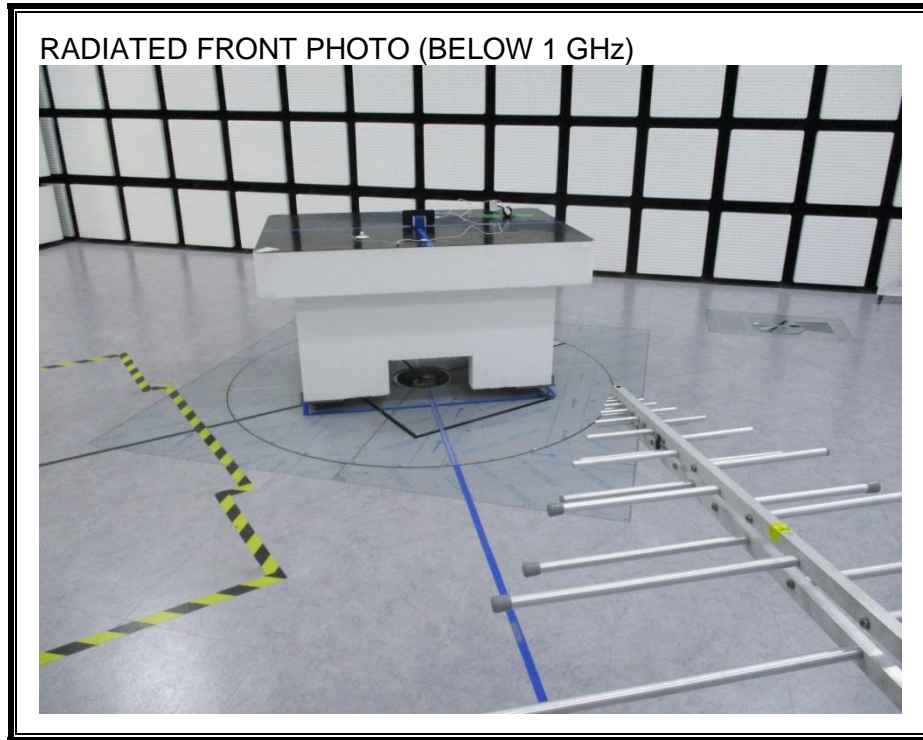

13. SETUP PHOTOS

ANTENNA PORT CONDUCTED RF MEASUREMENT SETUP

RADIATED RF MEASUREMENT SETUP (BELOW 1 GHz)

RADIATED RF MEASUREMENT SETUP (ABOVE 1 GHz)

RADIATED RF MEASUREMENT SETUP FOR PORTABLE CONFIGURATION

POWERLINE CONDUCTED EMISSIONS MEASUREMENT SETUP

END OF REPORT