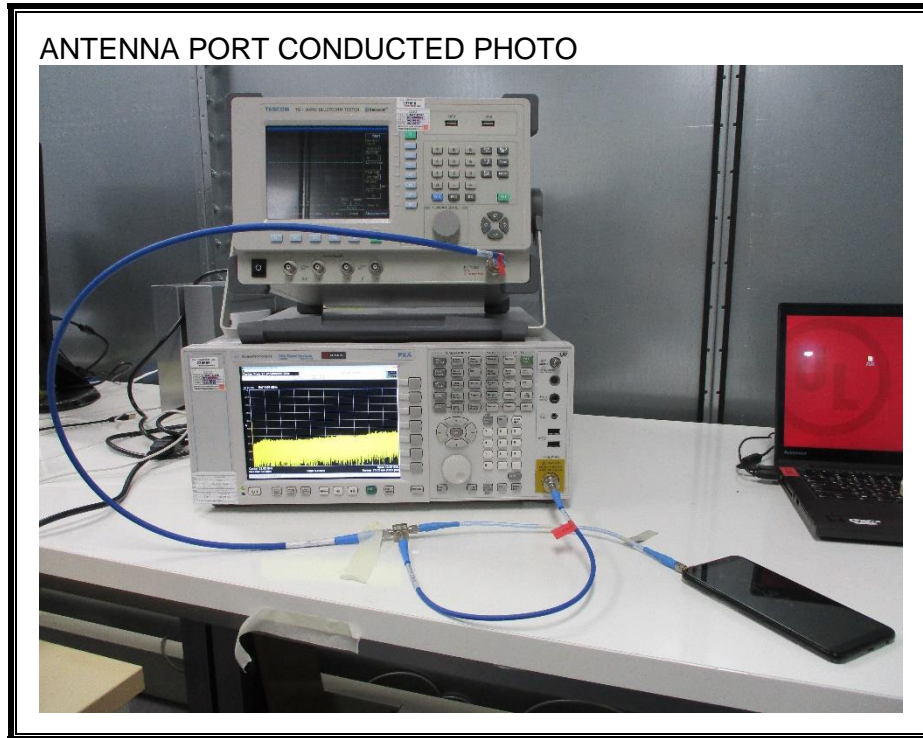

13. SETUP PHOTOS

ANTENNA PORT CONDUCTED RF MEASUREMENT SETUP

RADIATED RF MEASUREMENT SETUP (BELOW 1 GHz)

RADIATED RF MEASUREMENT SETUP (ABOVE 1 GHz)

RADIATED RF MEASUREMENT SETUP FOR PORTABLE CONFIGURATION

POWERLINE CONDUCTED EMISSIONS MEASUREMENT SETUP

END OF REPORT