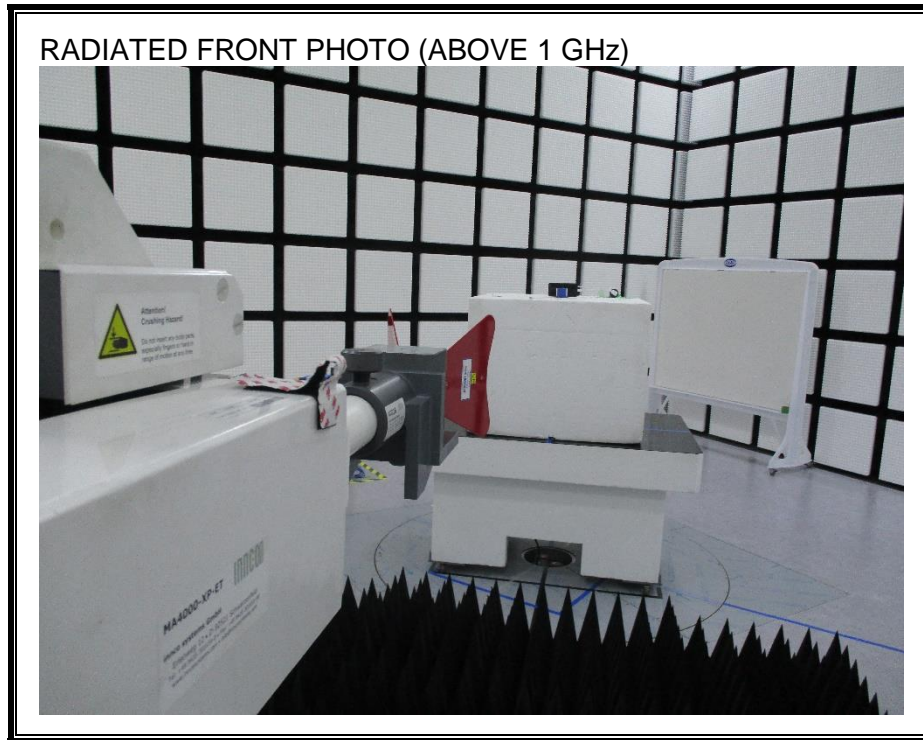

13. SETUP PHOTOS

ANTENNA PORT CONDUCTED RF MEASUREMENT SETUP

RADIATED RF MEASUREMENT SETUP (BELOW 1 GHz)

RADIATED RF MEASUREMENT SETUP (ABOVE 1 GHz)

RADIATED RF MEASUREMENT SETUP FOR PORTABLE CONFIGURATION

POWERLINE CONDUCTED EMISSIONS MEASUREMENT SETUP

END OF REPORT