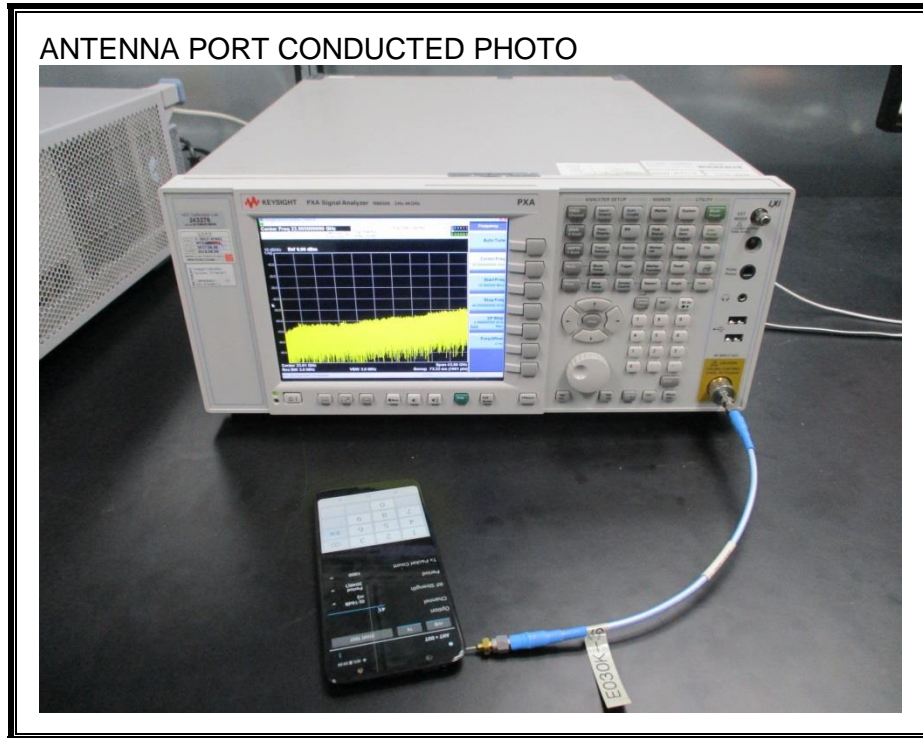

### ANTENNA PORT CONDUCTED RF MEASUREMENT SETUP

**RADIATED RF MEASUREMENT SETUP (BELOW 1 GHz)**

**RADIATED RF MEASUREMENT SETUP (ABOVE 1 GHz)**

**RADIATED RF MEASUREMENT SETUP FOR PORTABLE CONFIGURATION**

**POWERLINE CONDUCTED EMISSIONS MEASUREMENT SETUP**

**END OF REPORT**