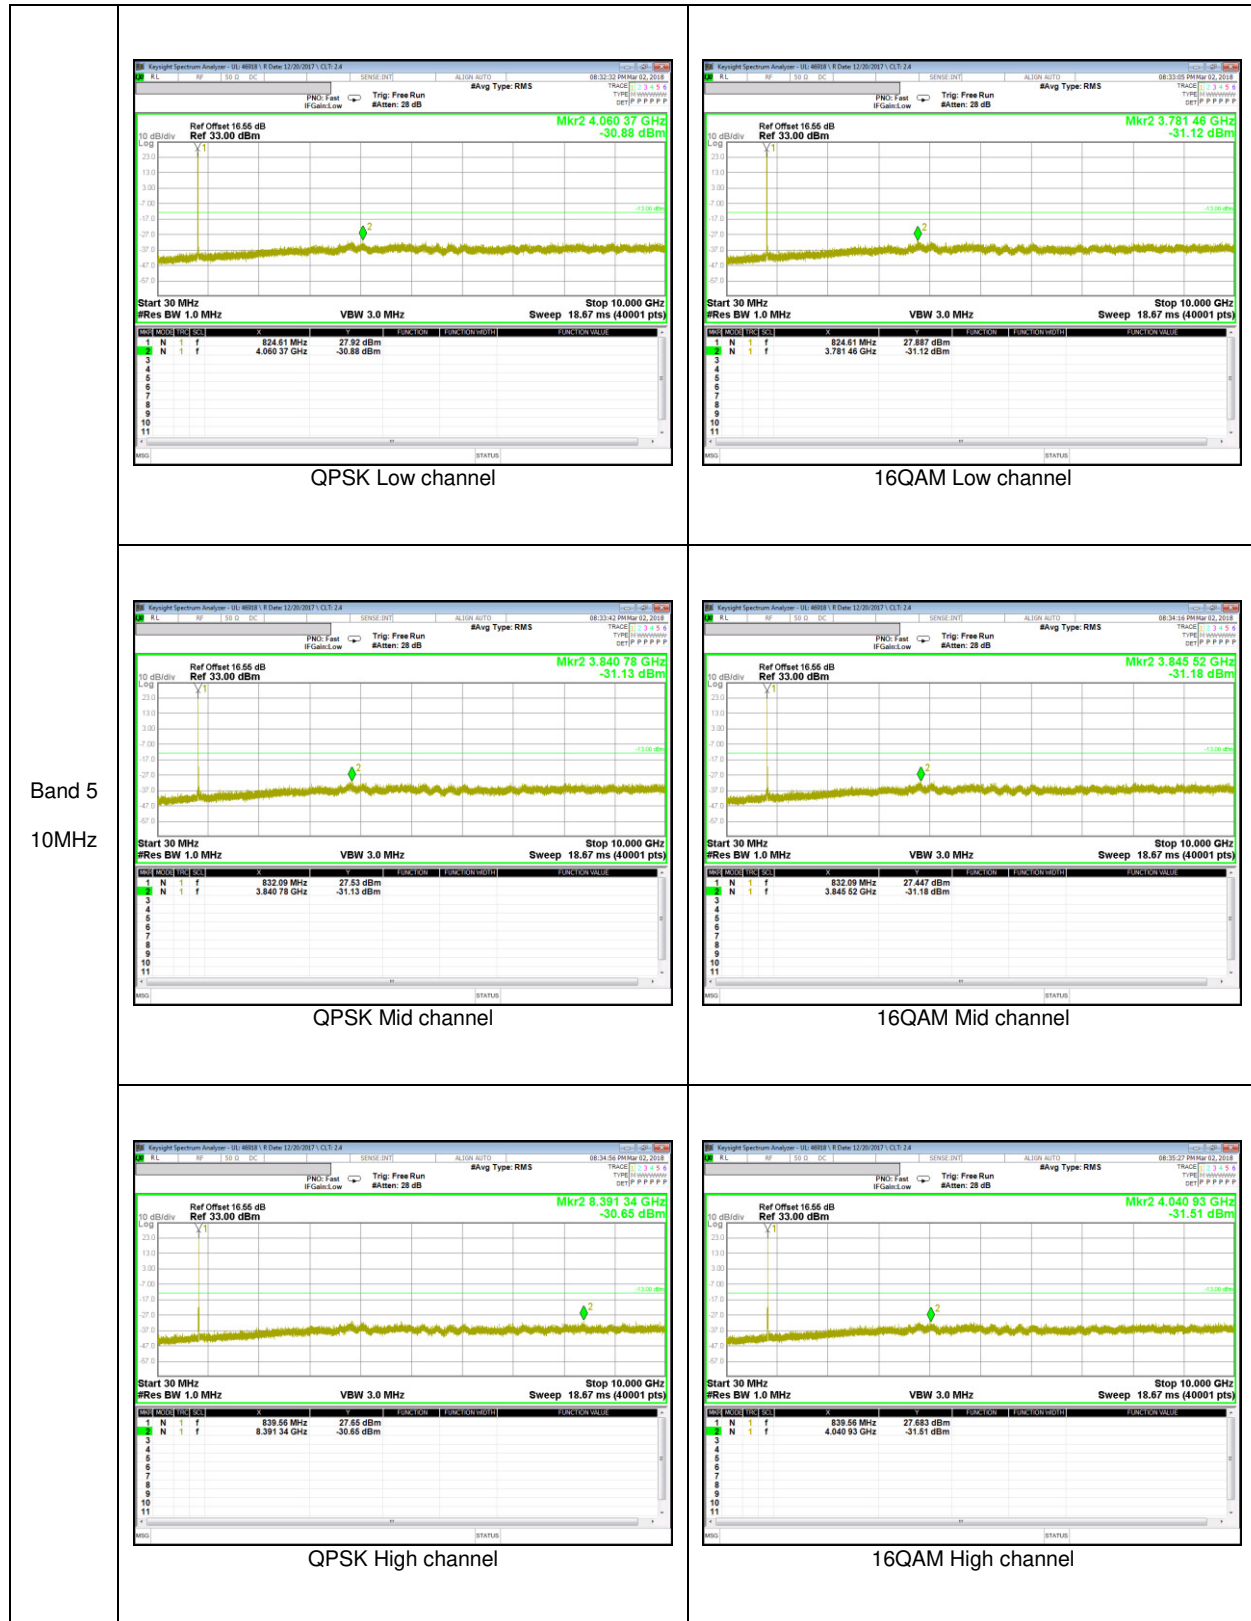

WCDMA Band 5

WCDMA Band 2

LTE Band 5

Band 5
5MHz

Band 5
 1.4MHz

LTE Band 41

LTE Band 66

LTE Band 2