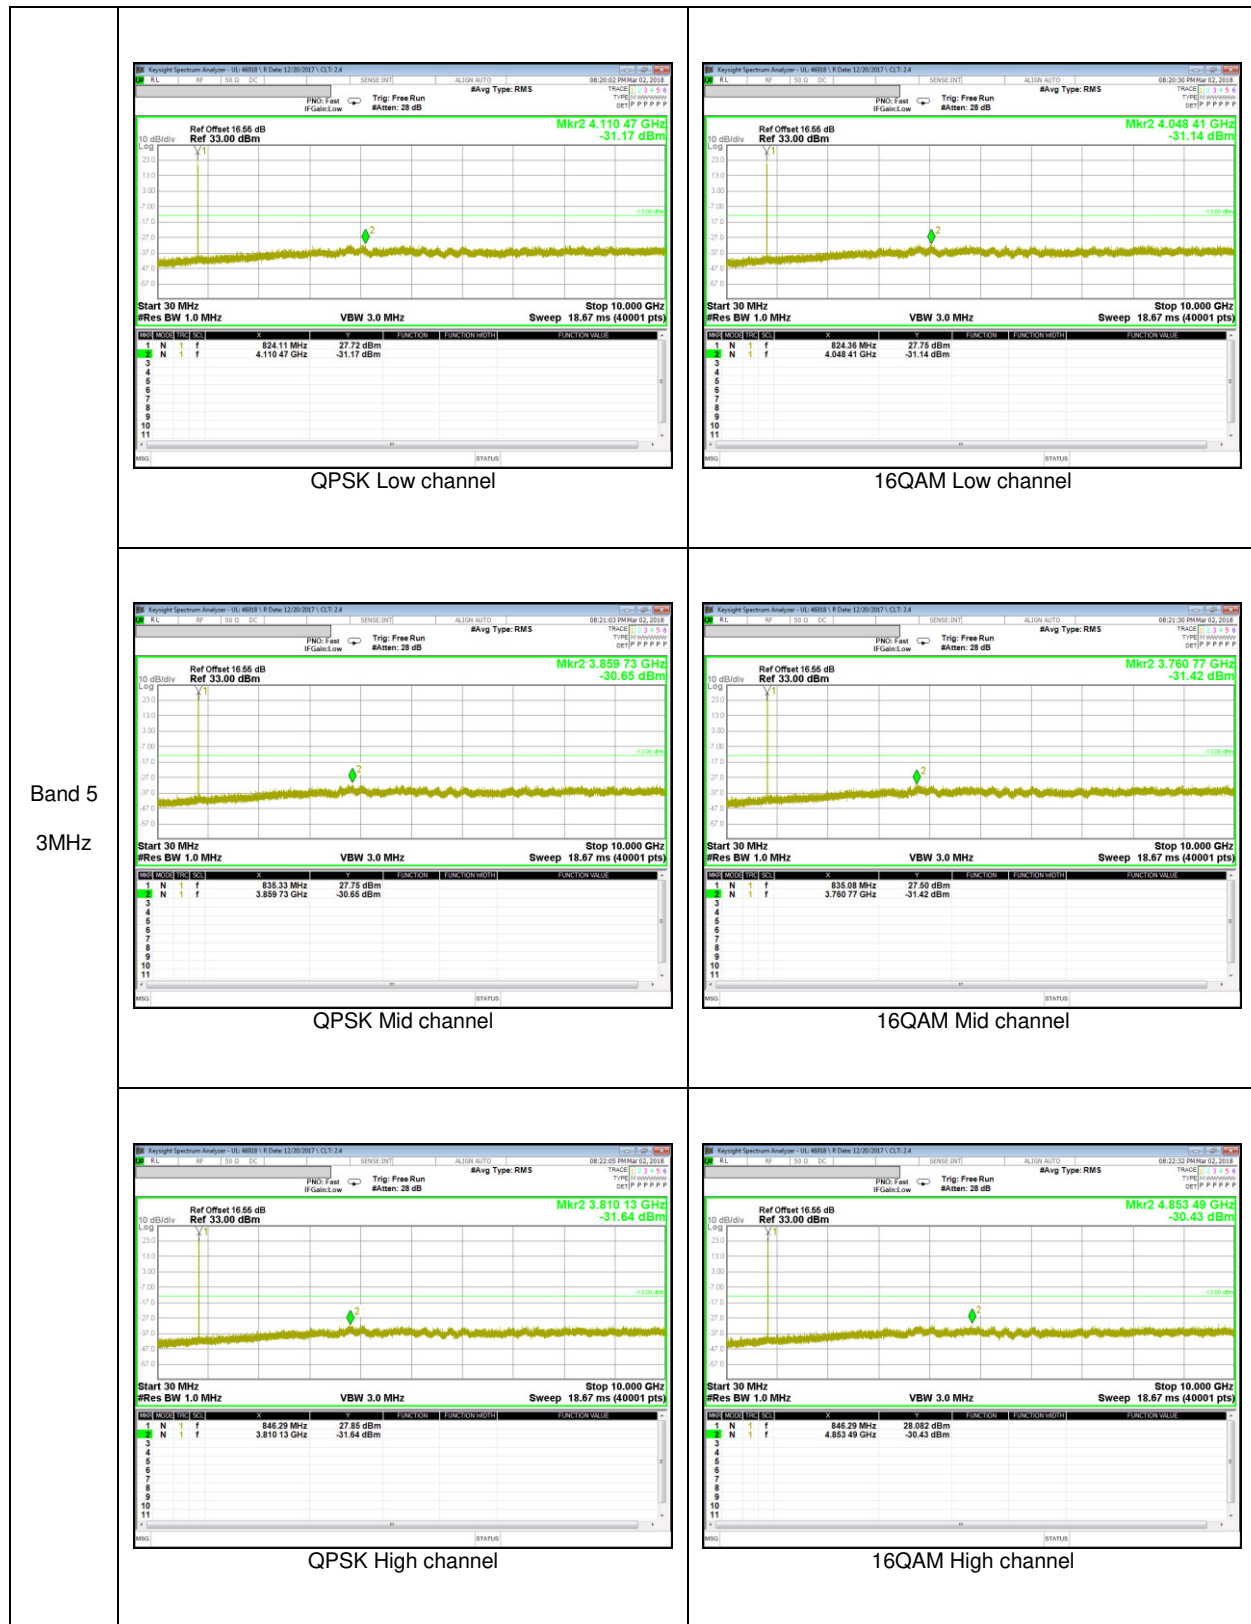

WCDMA Band 5

WCDMA Band 2

LTE Band 5

Band 5
5MHz

Band 5
 1.4MHz

LTE Band 41

LTE Band 66

LTE Band 2