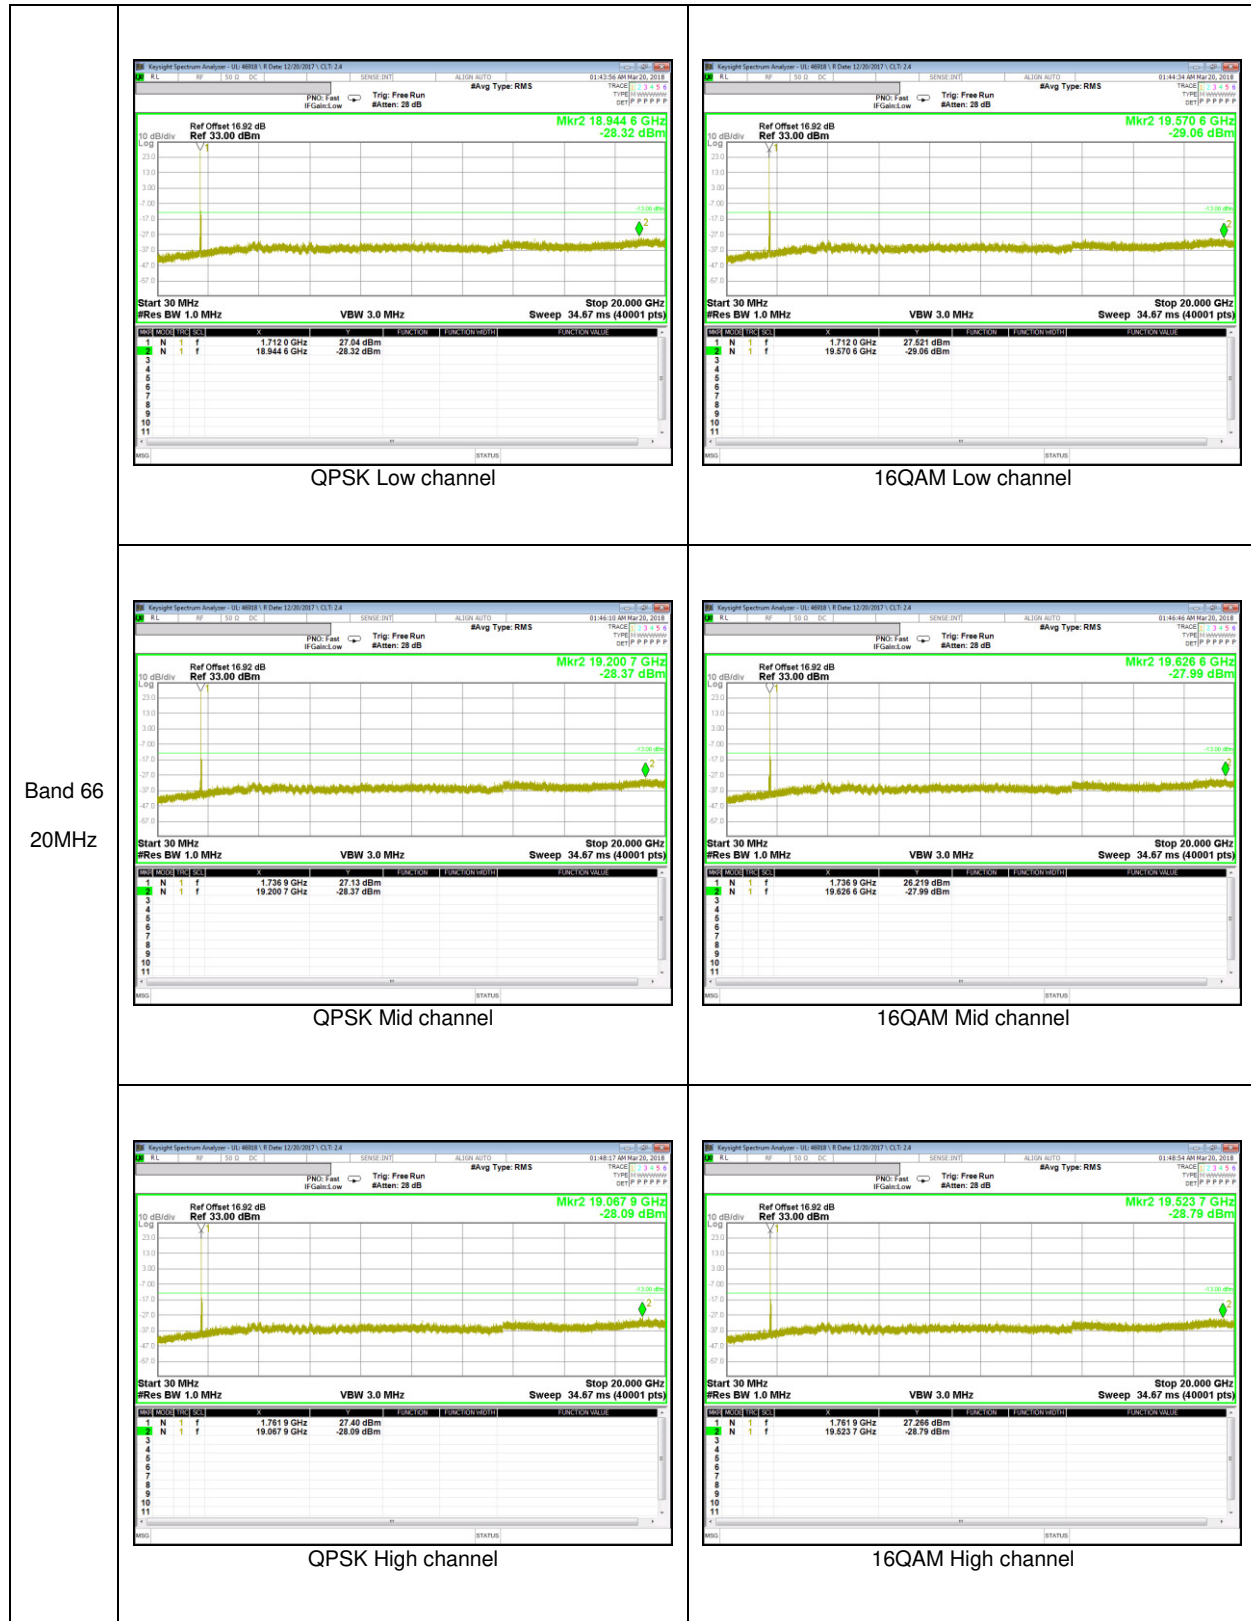

WCDMA Band 5

WCDMA Band 2

LTE Band 5

Band 5
5MHz

Band 5
 1.4MHz

LTE Band 41

LTE Band 66

LTE Band 2