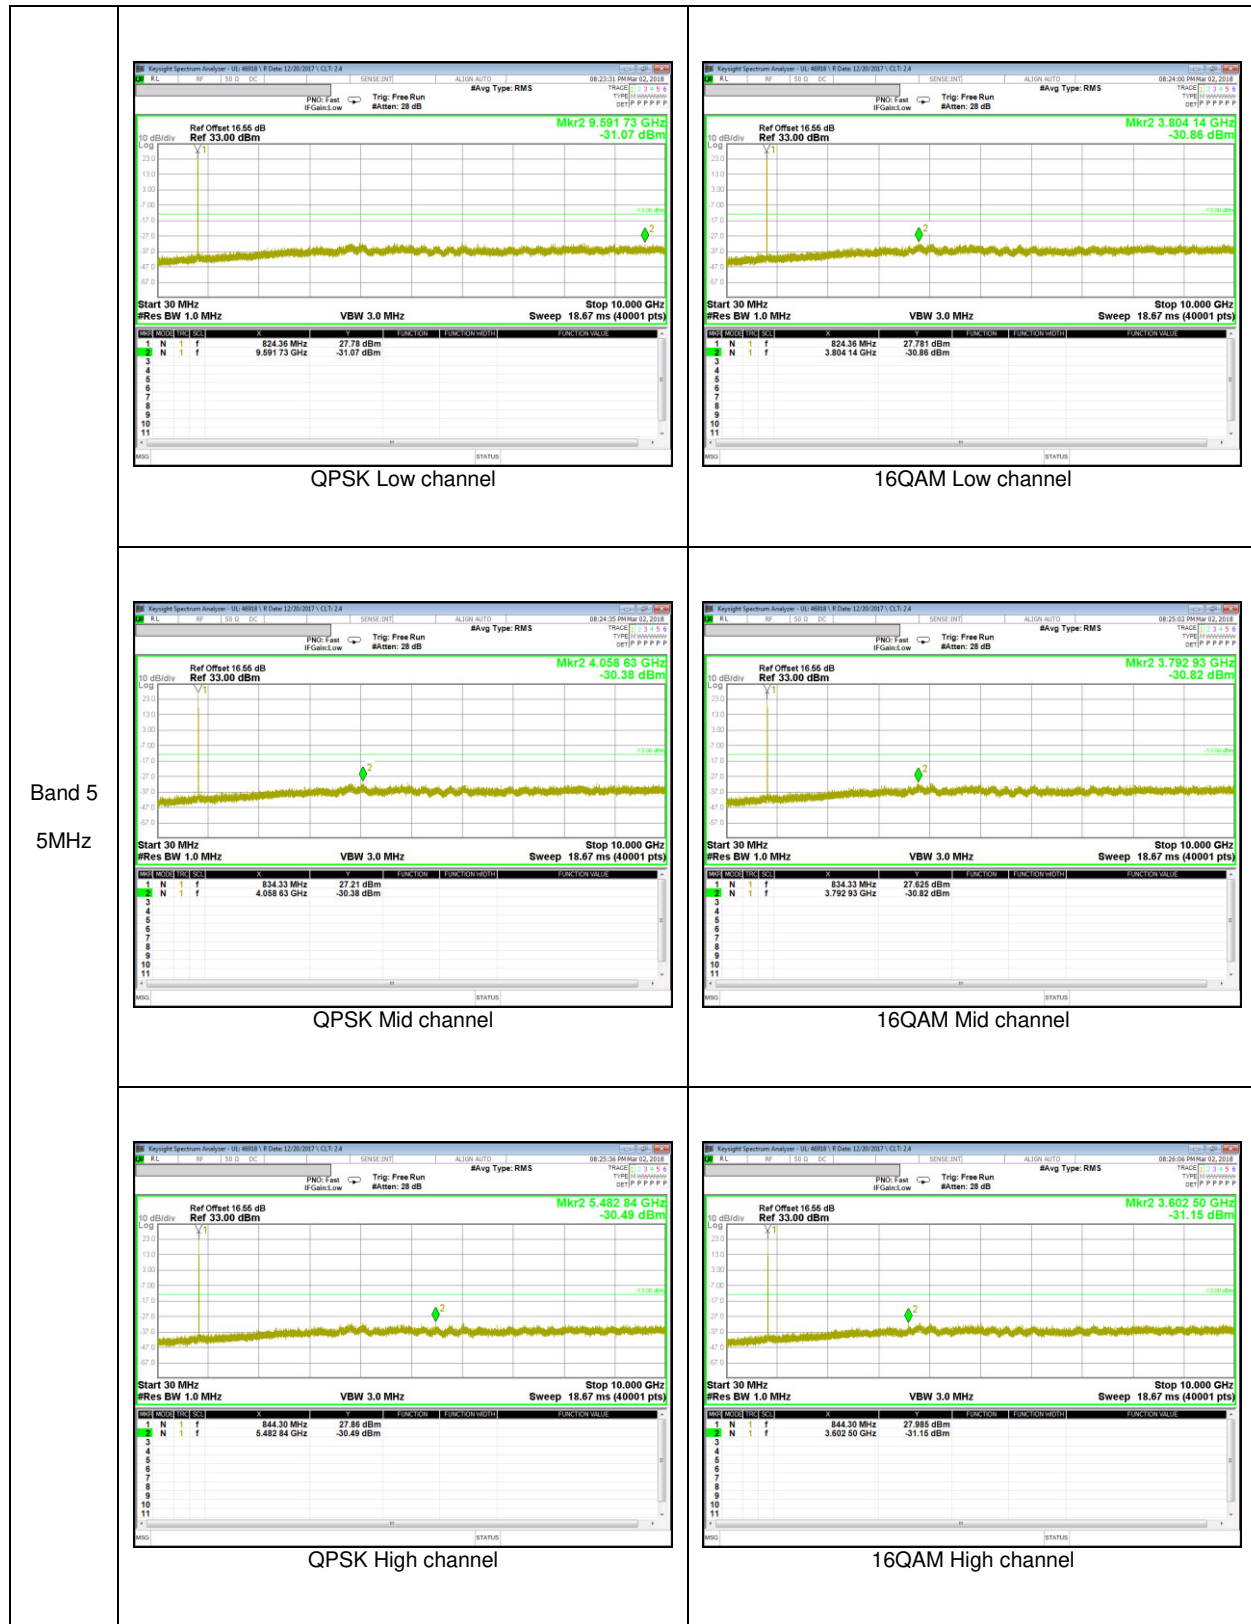

WCDMA Band 5

WCDMA Band 2

LTE Band 5

Band 5
5MHz

Band 5
 1.4MHz

LTE Band 41

LTE Band 66

LTE Band 2