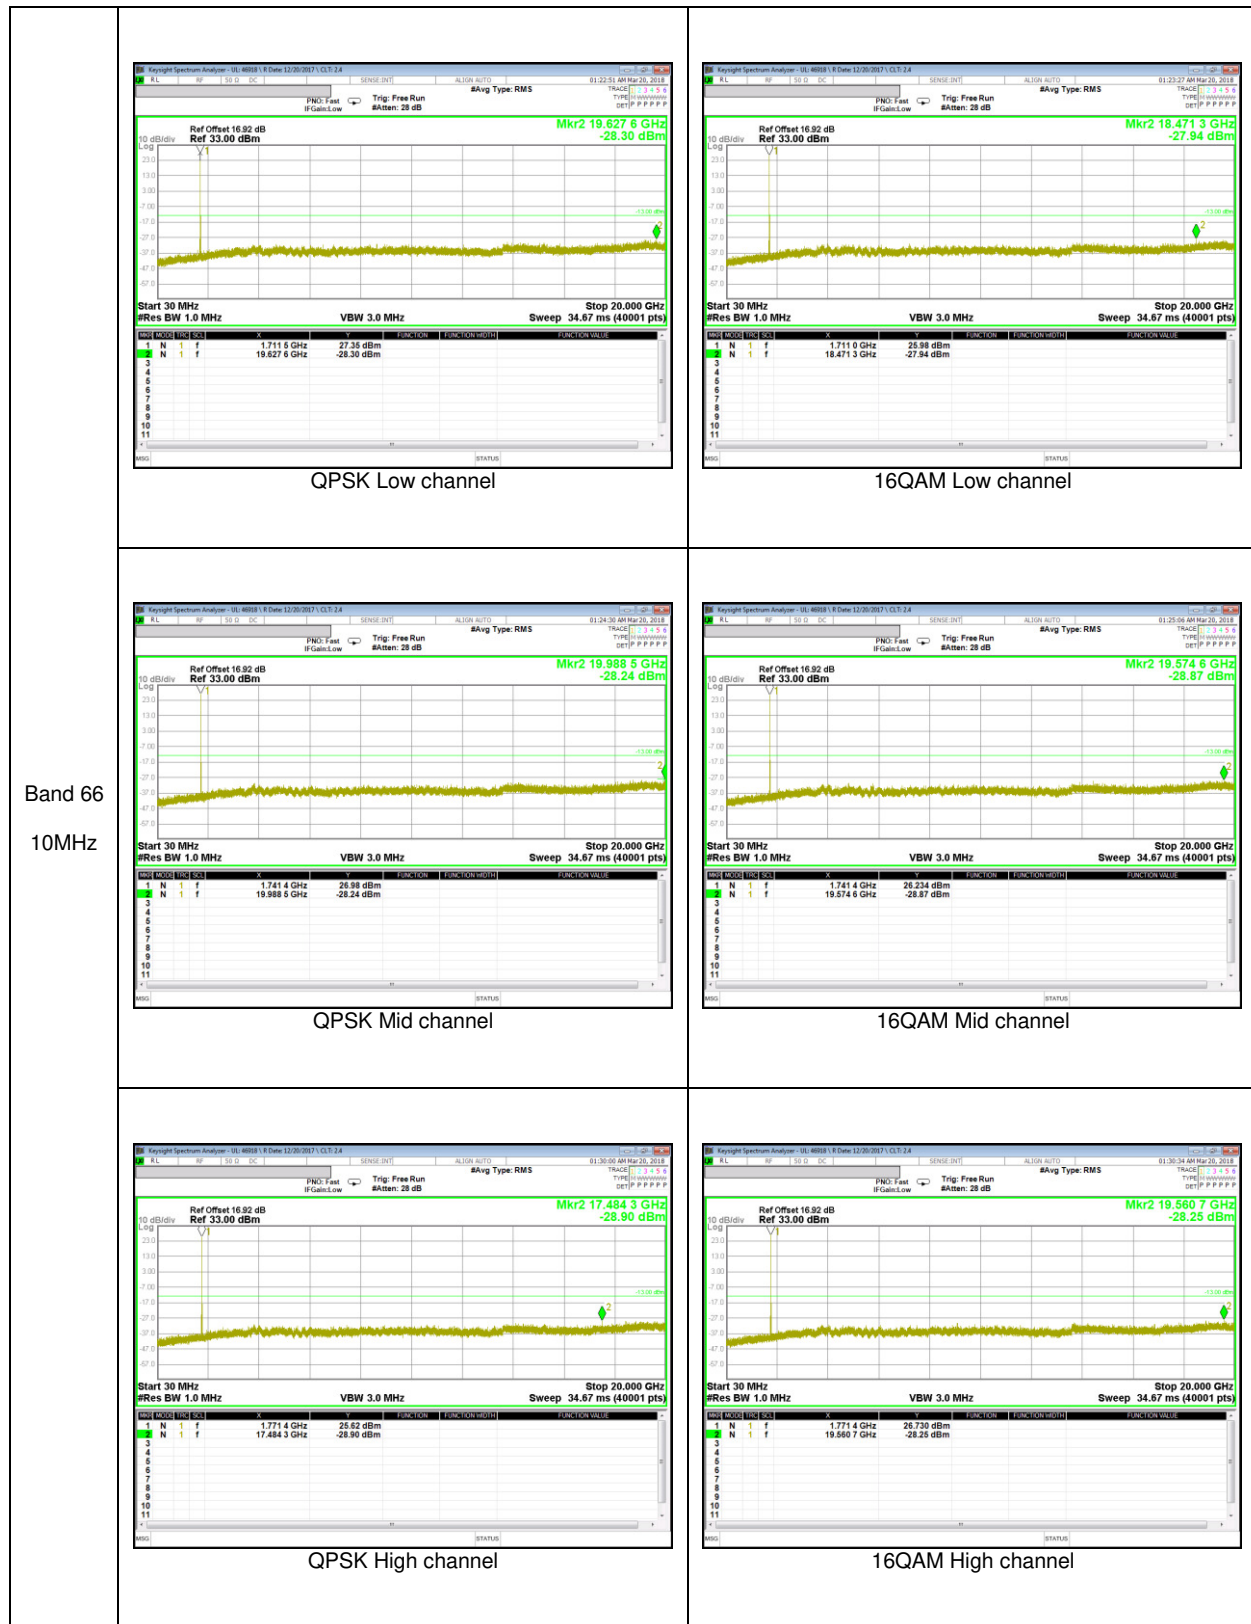

WCDMA Band 5

WCDMA Band 2

LTE Band 5

Band 5
5MHz

Band 5
 1.4MHz

LTE Band 41

LTE Band 66

LTE Band 2