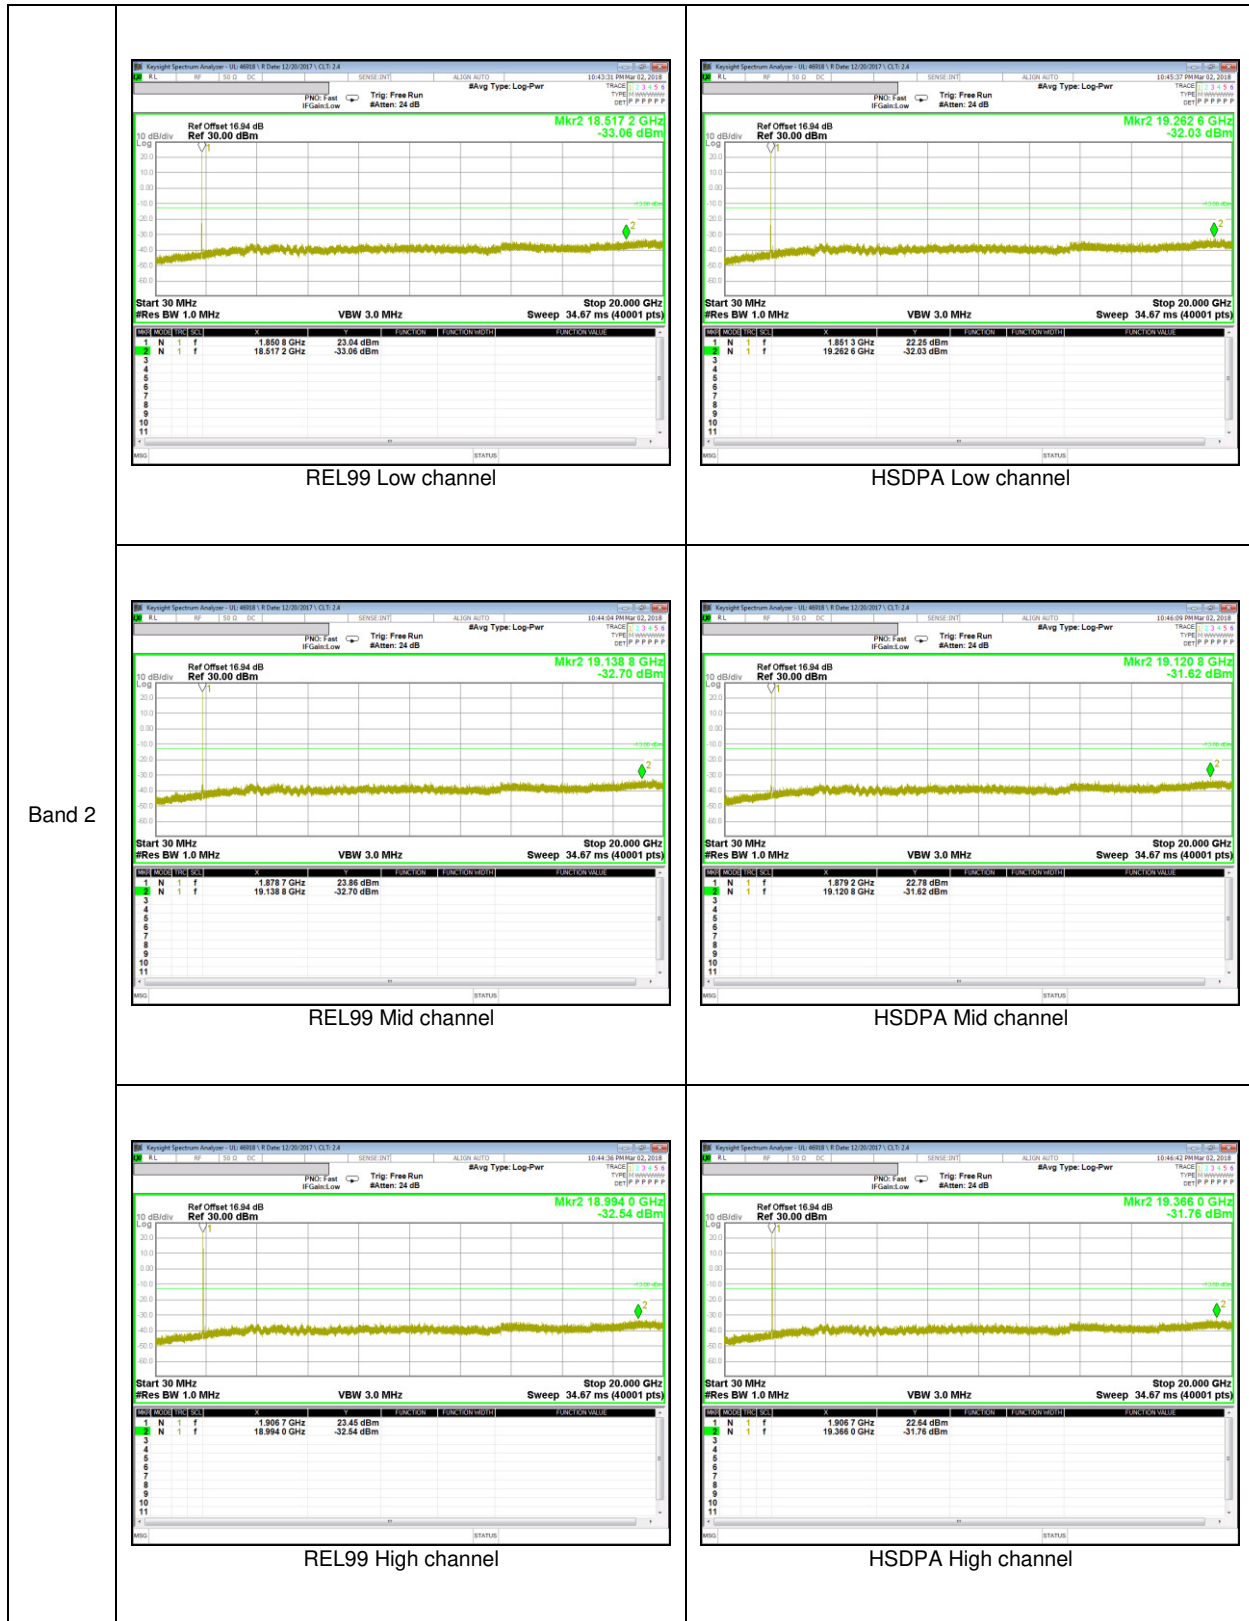

WCDMA Band 5

WCDMA Band 2

LTE Band 5

Band 5
5MHz

Band 5
 1.4MHz

LTE Band 41

LTE Band 66

LTE Band 2