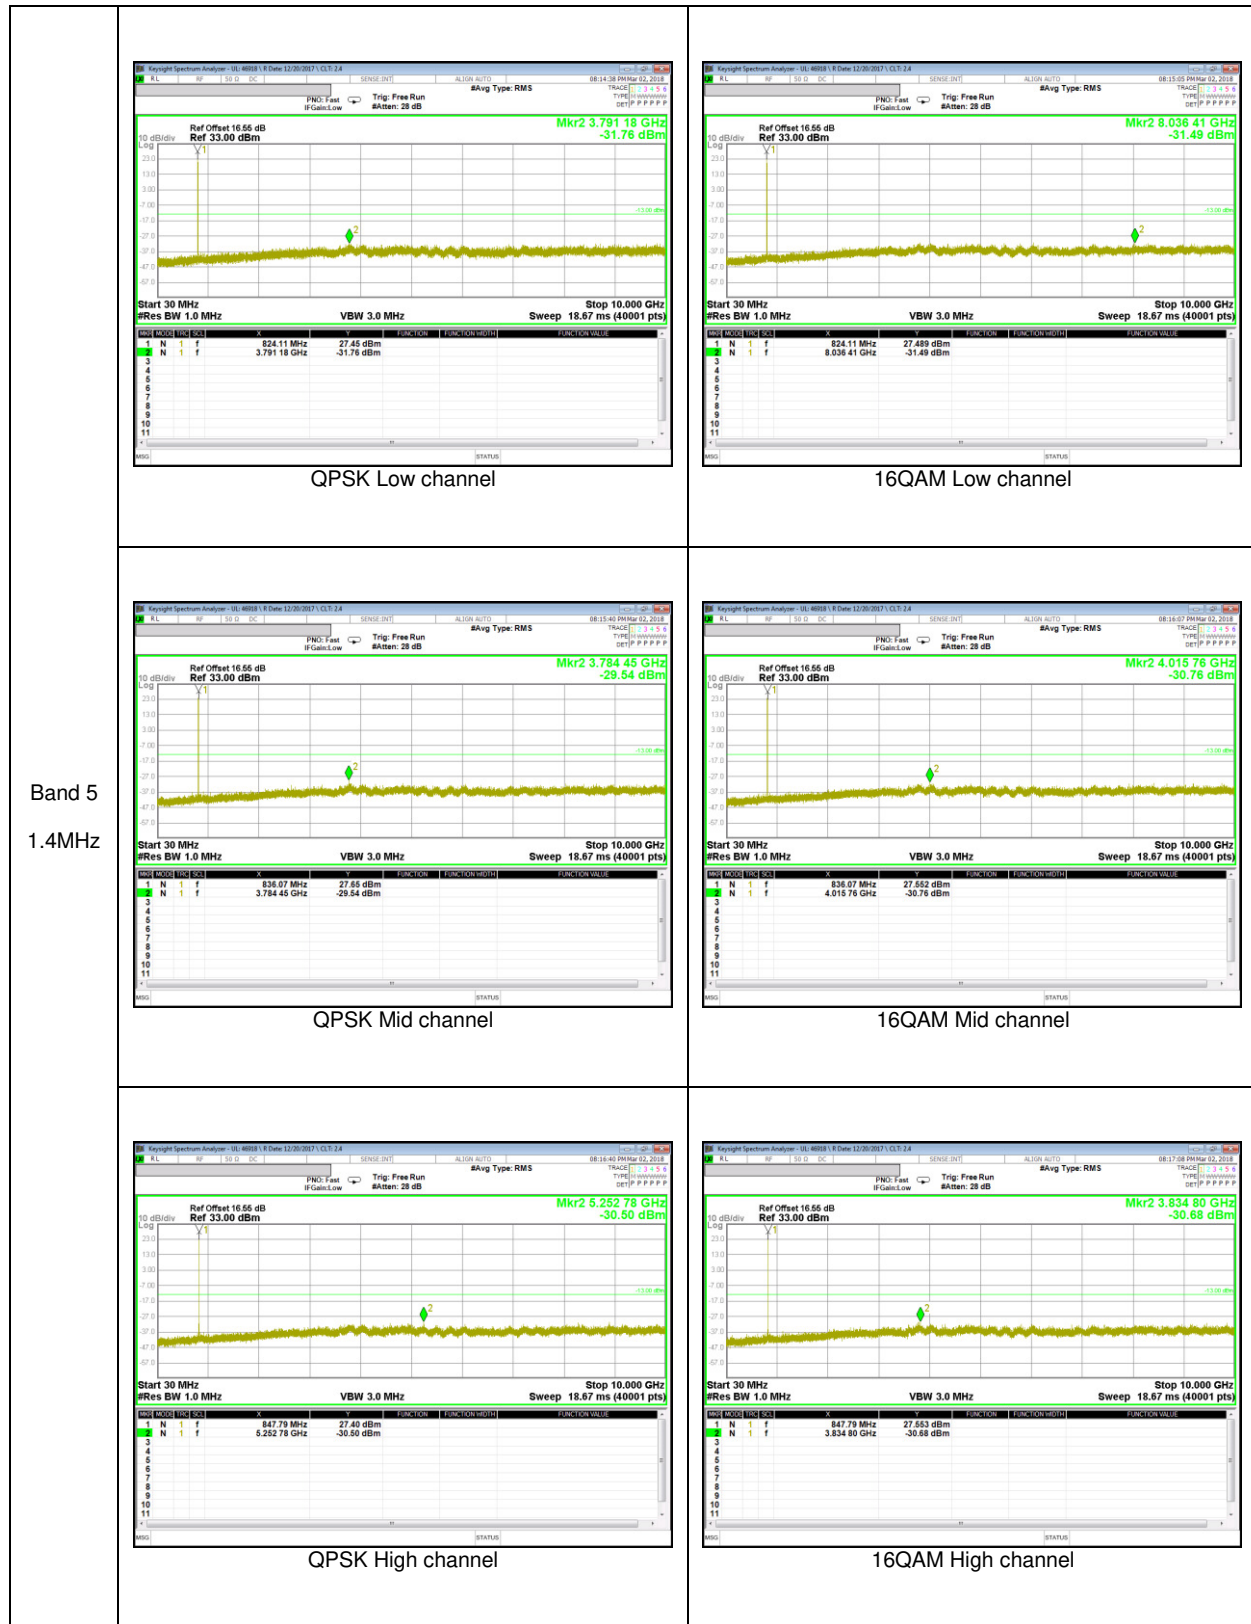

WCDMA Band 5

WCDMA Band 2

LTE Band 5

Band 5
5MHz

Band 5
 1.4MHz

LTE Band 41

LTE Band 66

LTE Band 2