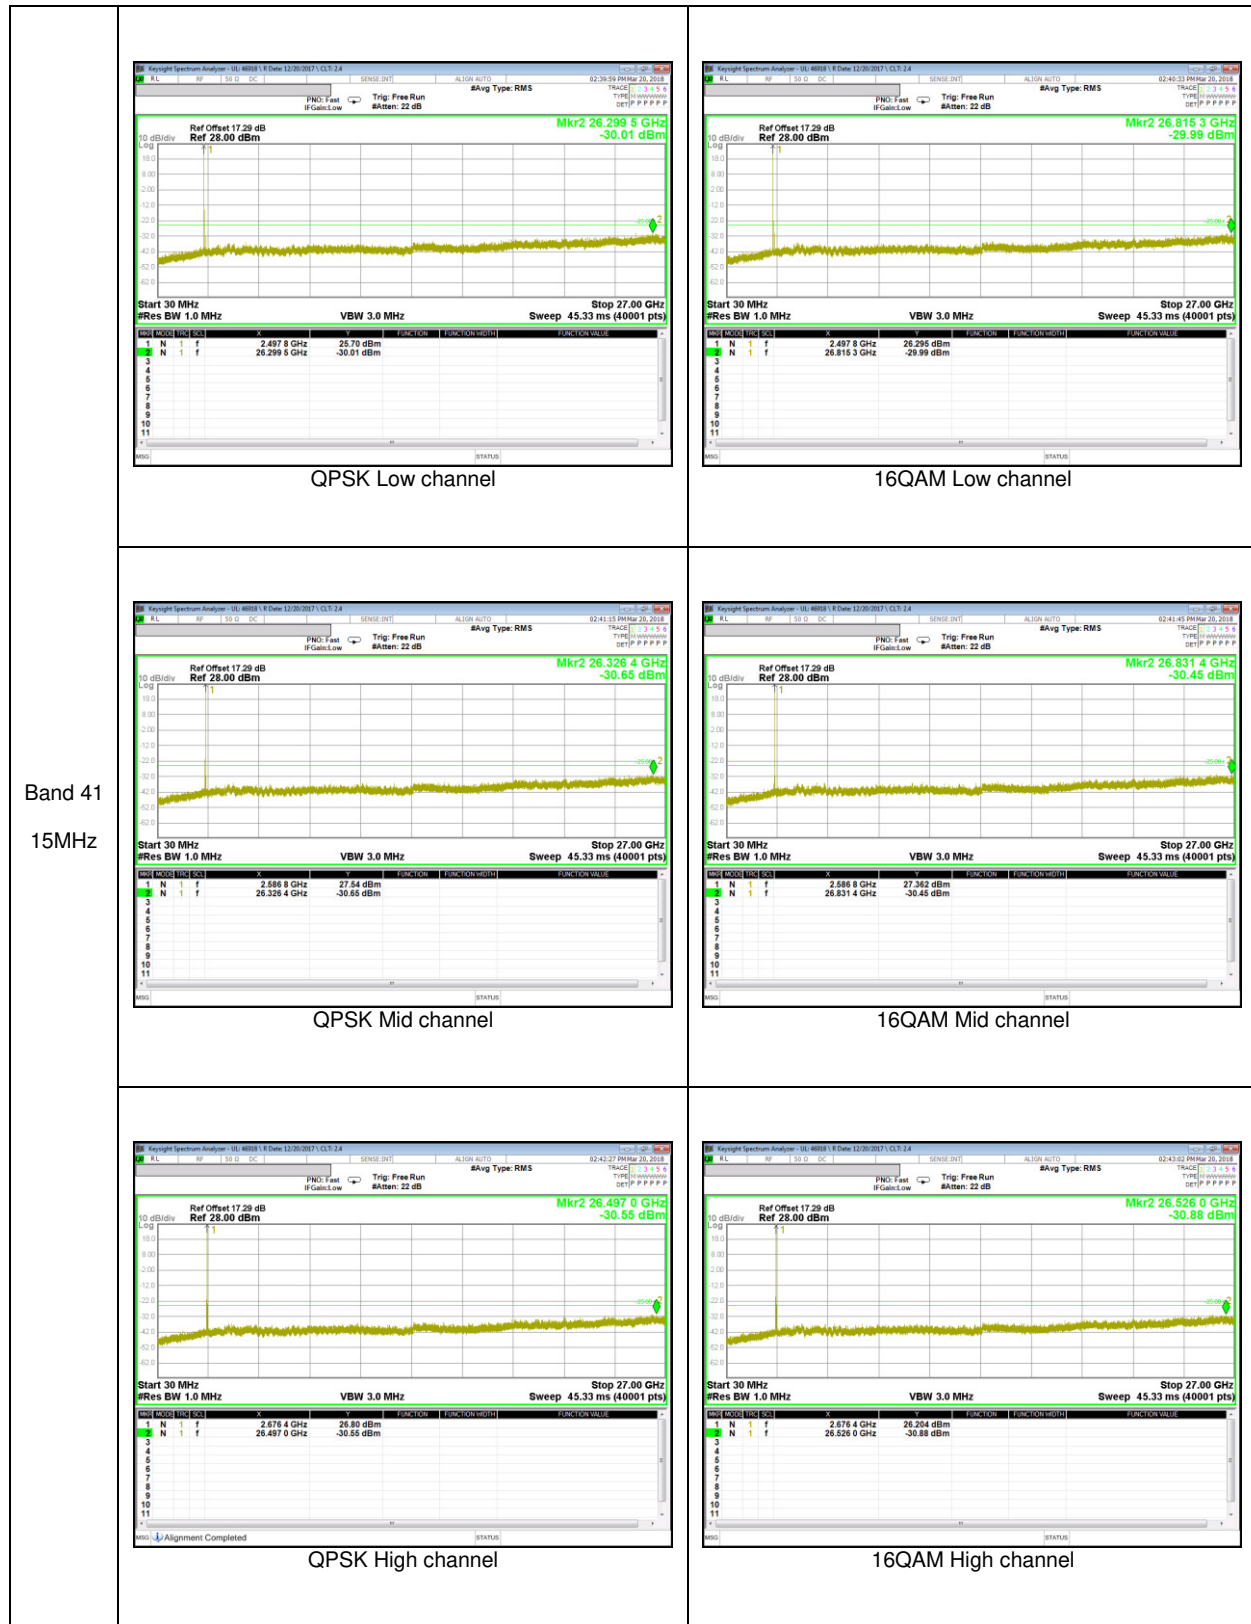

WCDMA Band 5

WCDMA Band 2

LTE Band 5

Band 5
5MHz

Band 5
 1.4MHz

LTE Band 41

LTE Band 66

LTE Band 2