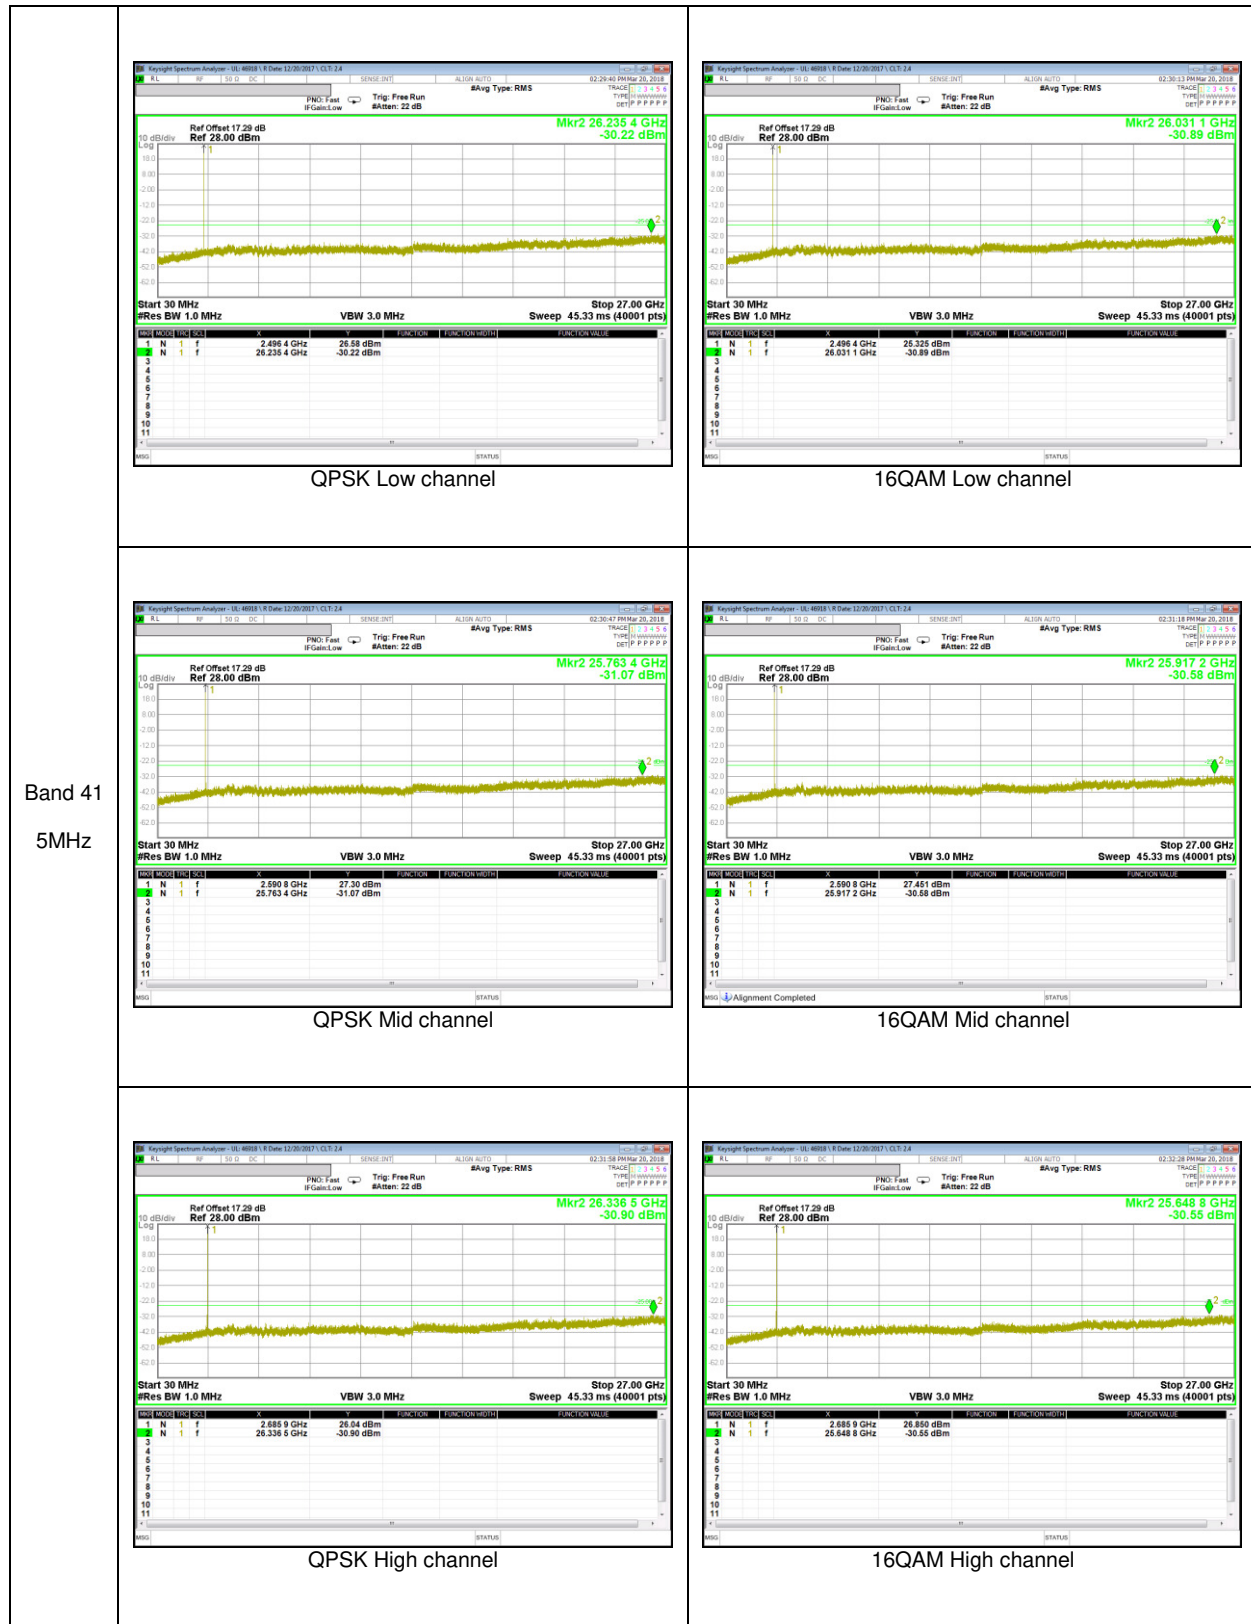

WCDMA Band 5

WCDMA Band 2

LTE Band 5

Band 5
5MHz

Band 5
 1.4MHz

LTE Band 41

LTE Band 66

LTE Band 2