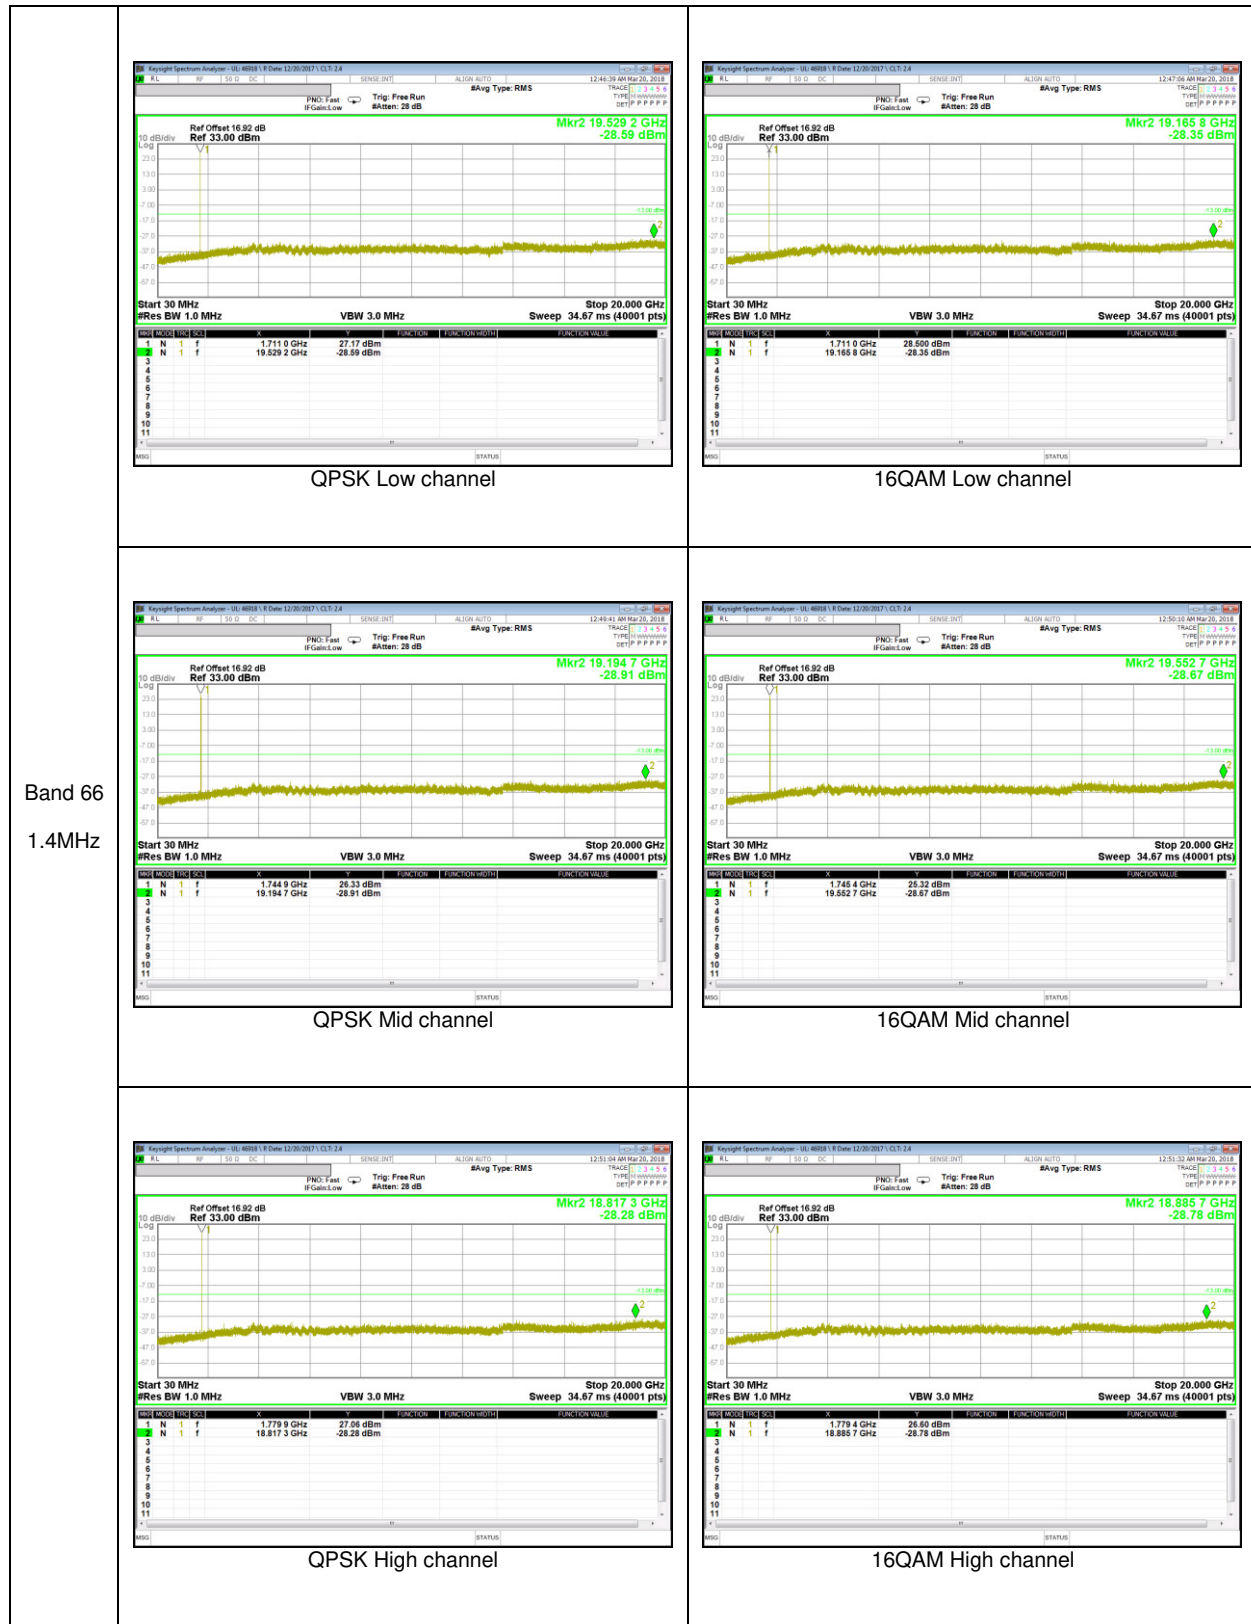

WCDMA Band 5

WCDMA Band 2

LTE Band 5

Band 5
5MHz

Band 5
 1.4MHz

LTE Band 41

LTE Band 66

LTE Band 2