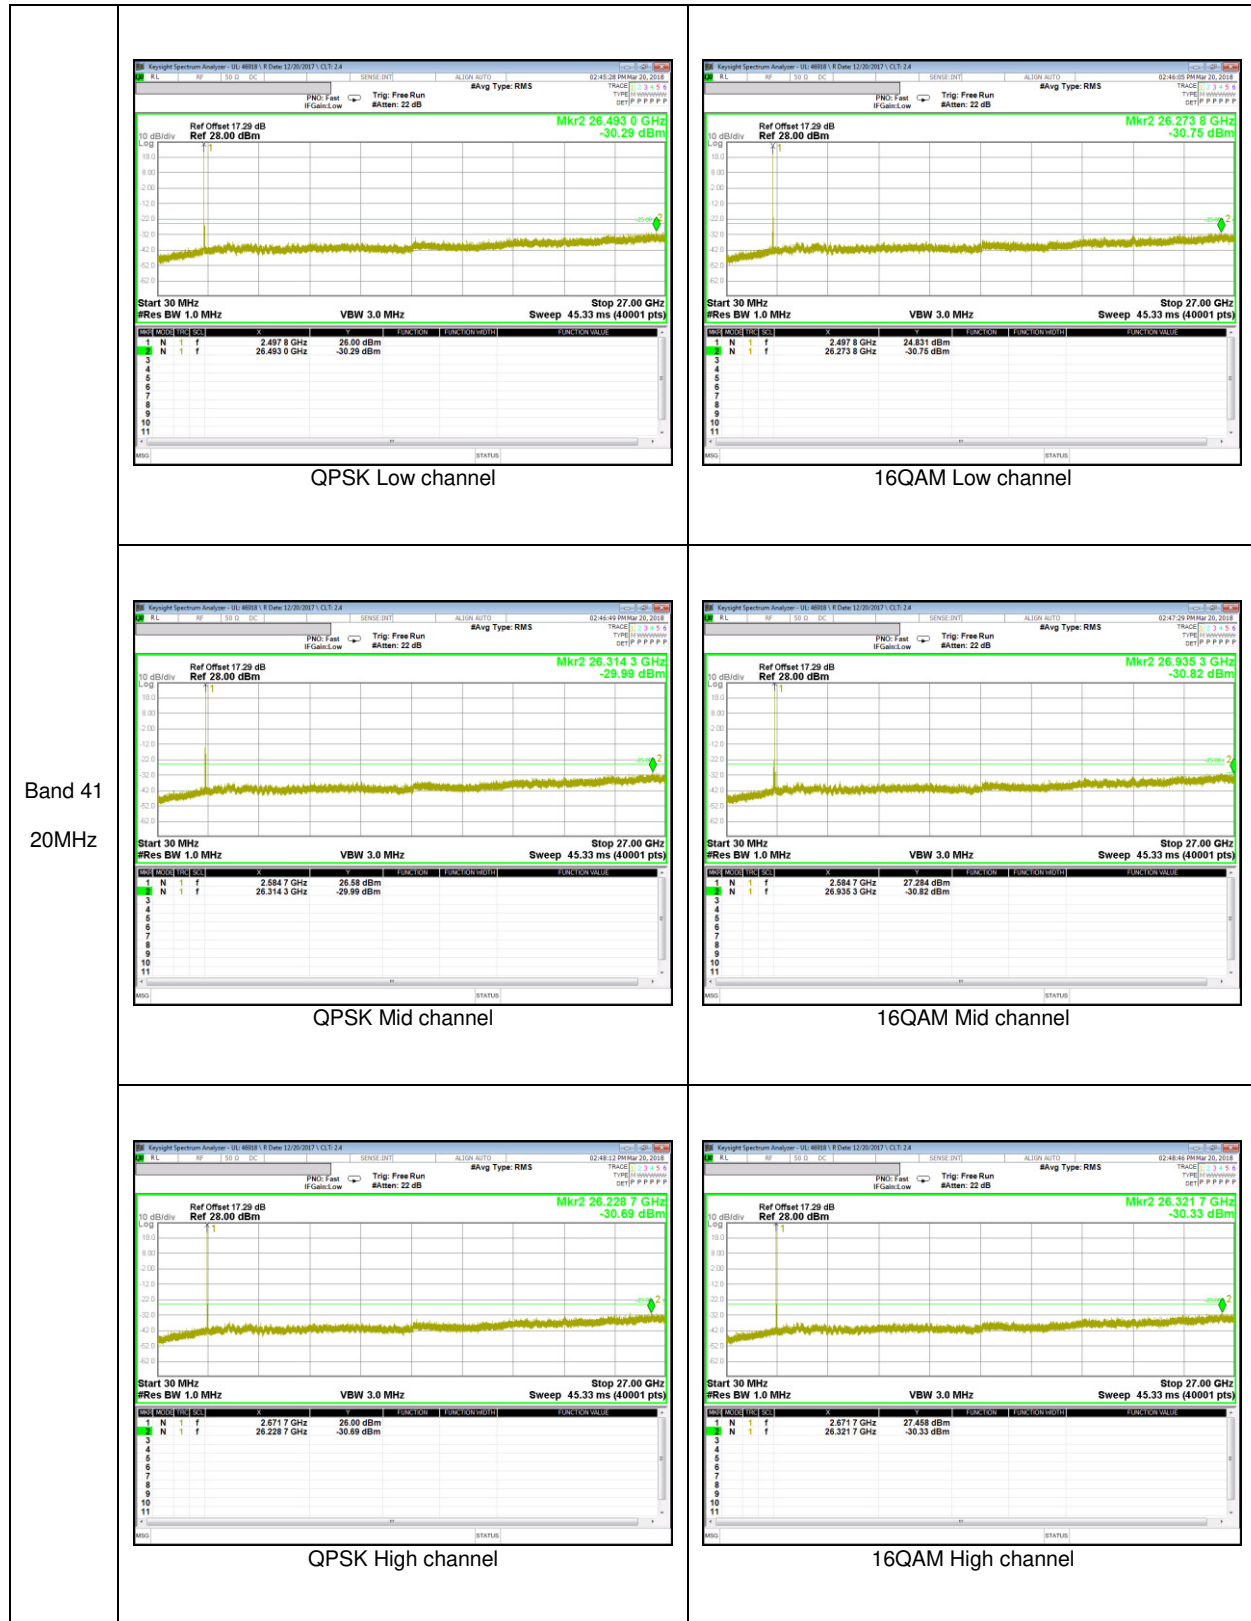

WCDMA Band 5

WCDMA Band 2

LTE Band 5

Band 5
5MHz

Band 5
 1.4MHz

LTE Band 41

LTE Band 66

LTE Band 2