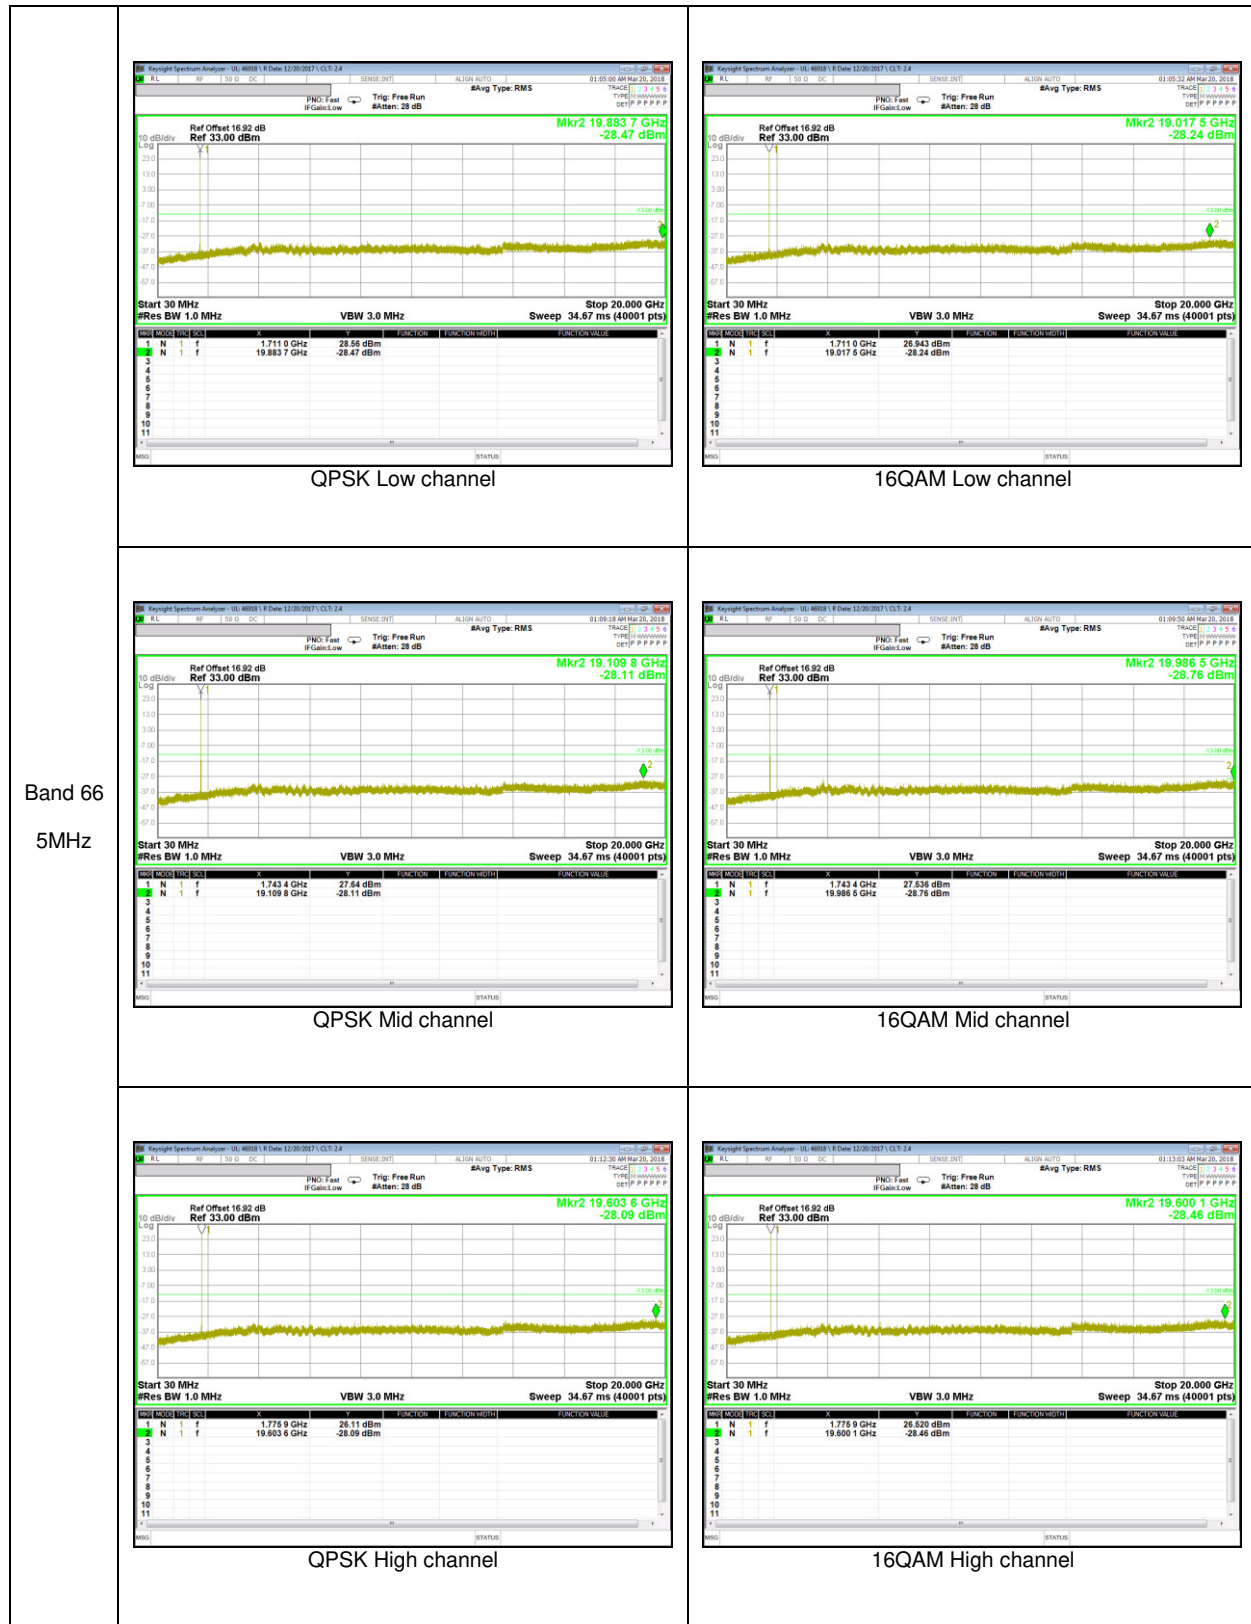

WCDMA Band 5

WCDMA Band 2

LTE Band 5

Band 5
5MHz

Band 5
 1.4MHz

LTE Band 41

LTE Band 66

LTE Band 2