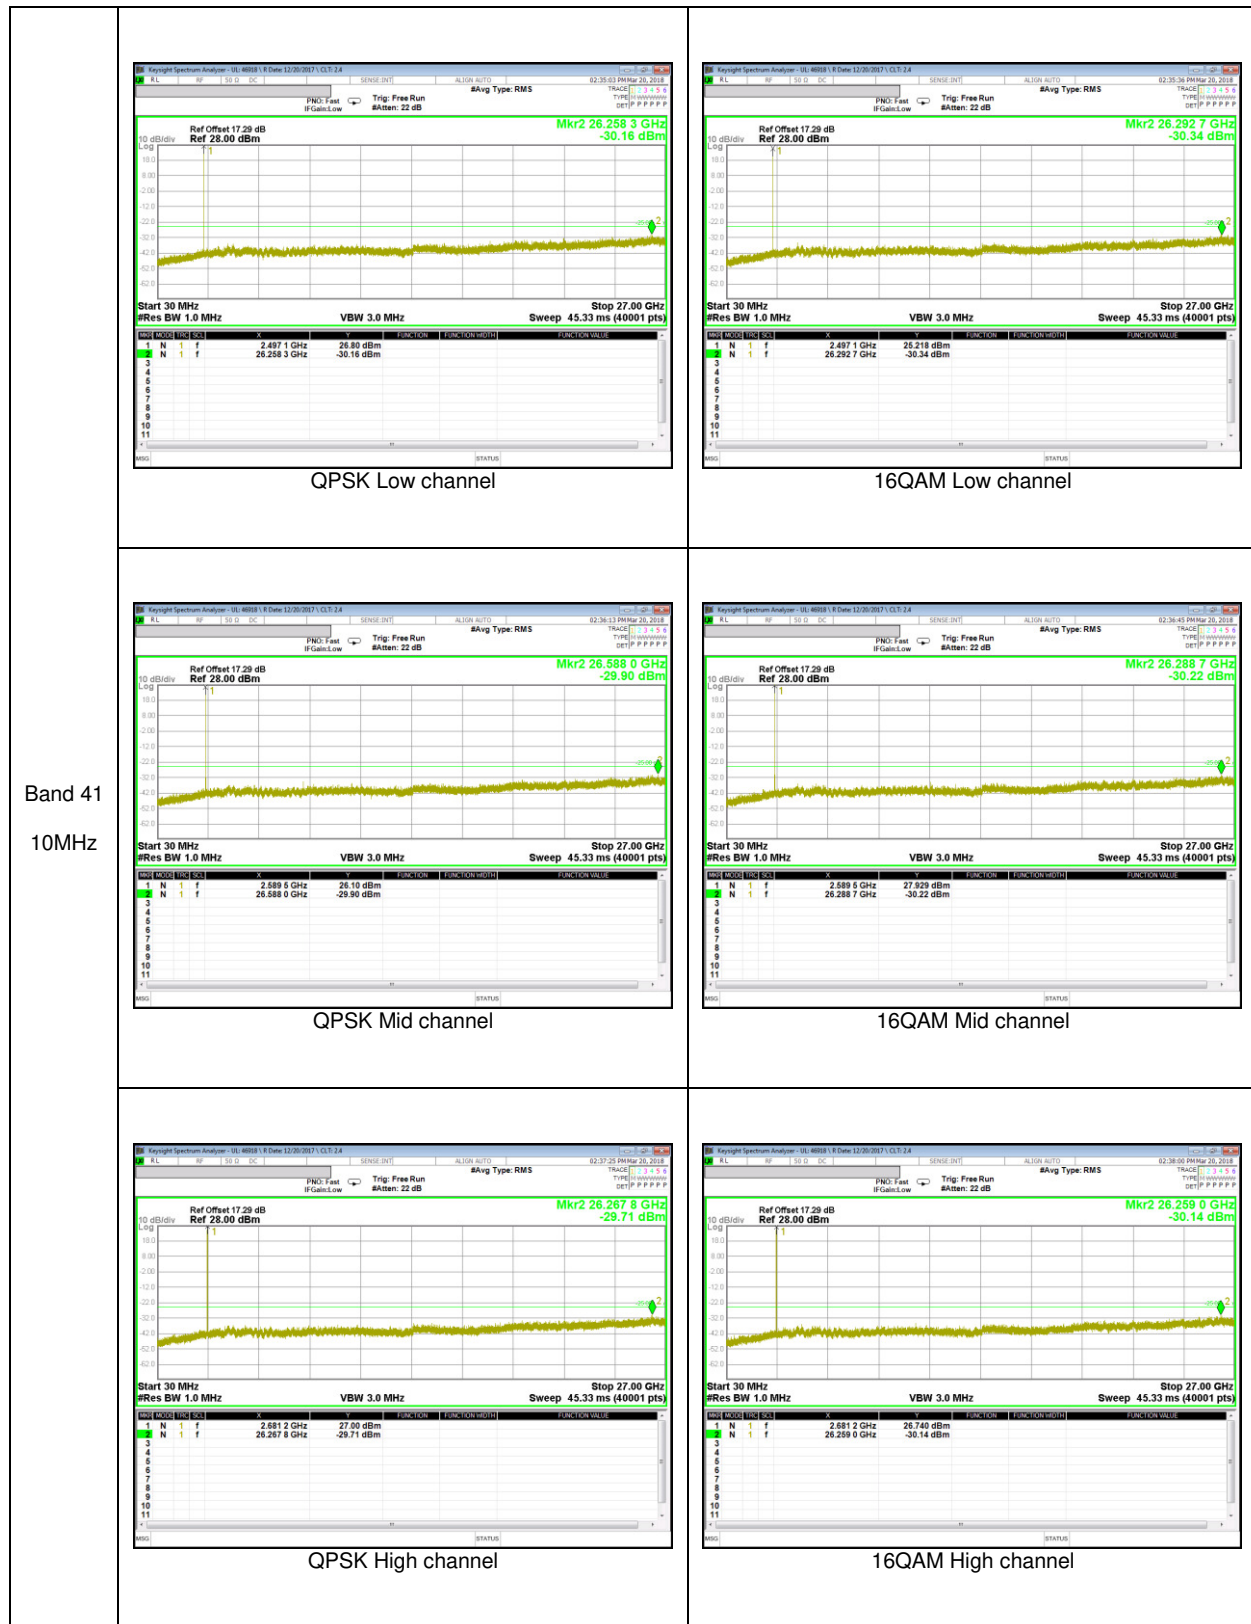

WCDMA Band 5

WCDMA Band 2

LTE Band 5

Band 5
5MHz

Band 5
 1.4MHz

LTE Band 41

LTE Band 66

LTE Band 2