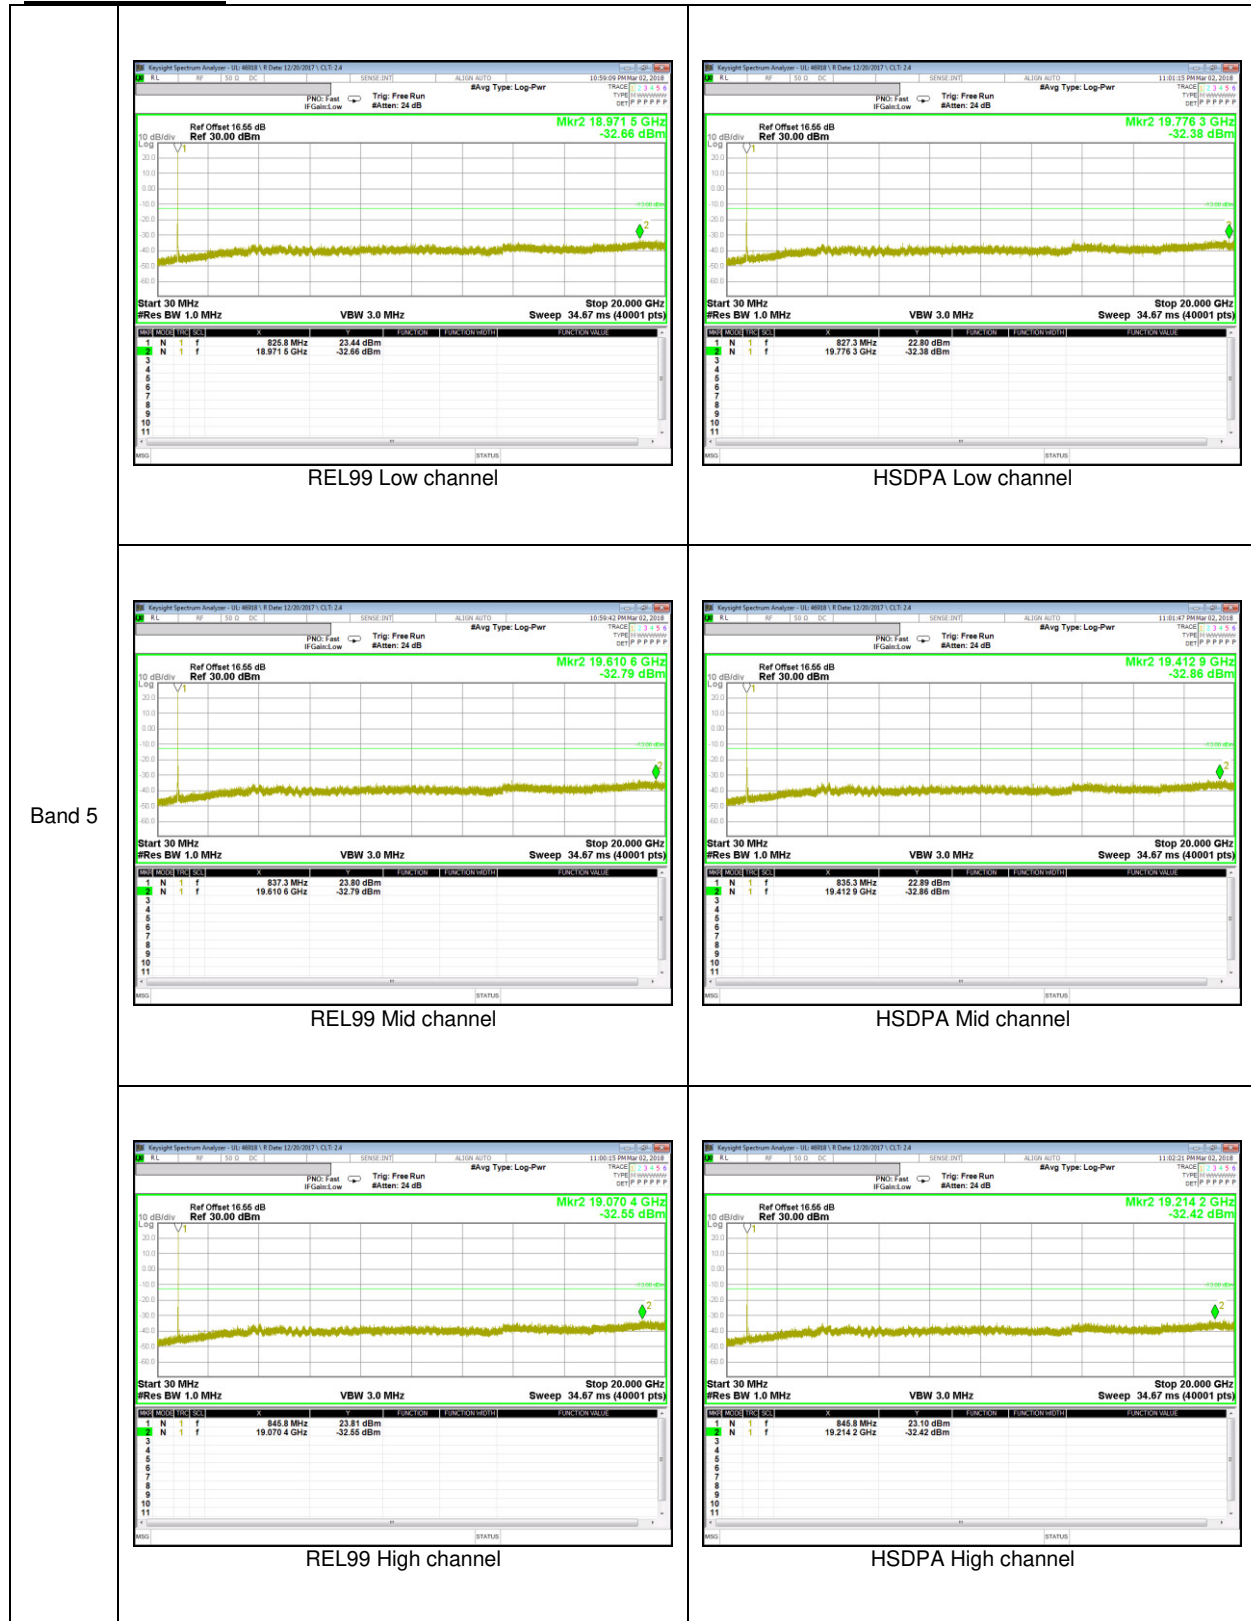

WCDMA Band 5

WCDMA Band 2

LTE Band 5

Band 5
5MHz

Band 5
 1.4MHz

LTE Band 41

LTE Band 66

LTE Band 2