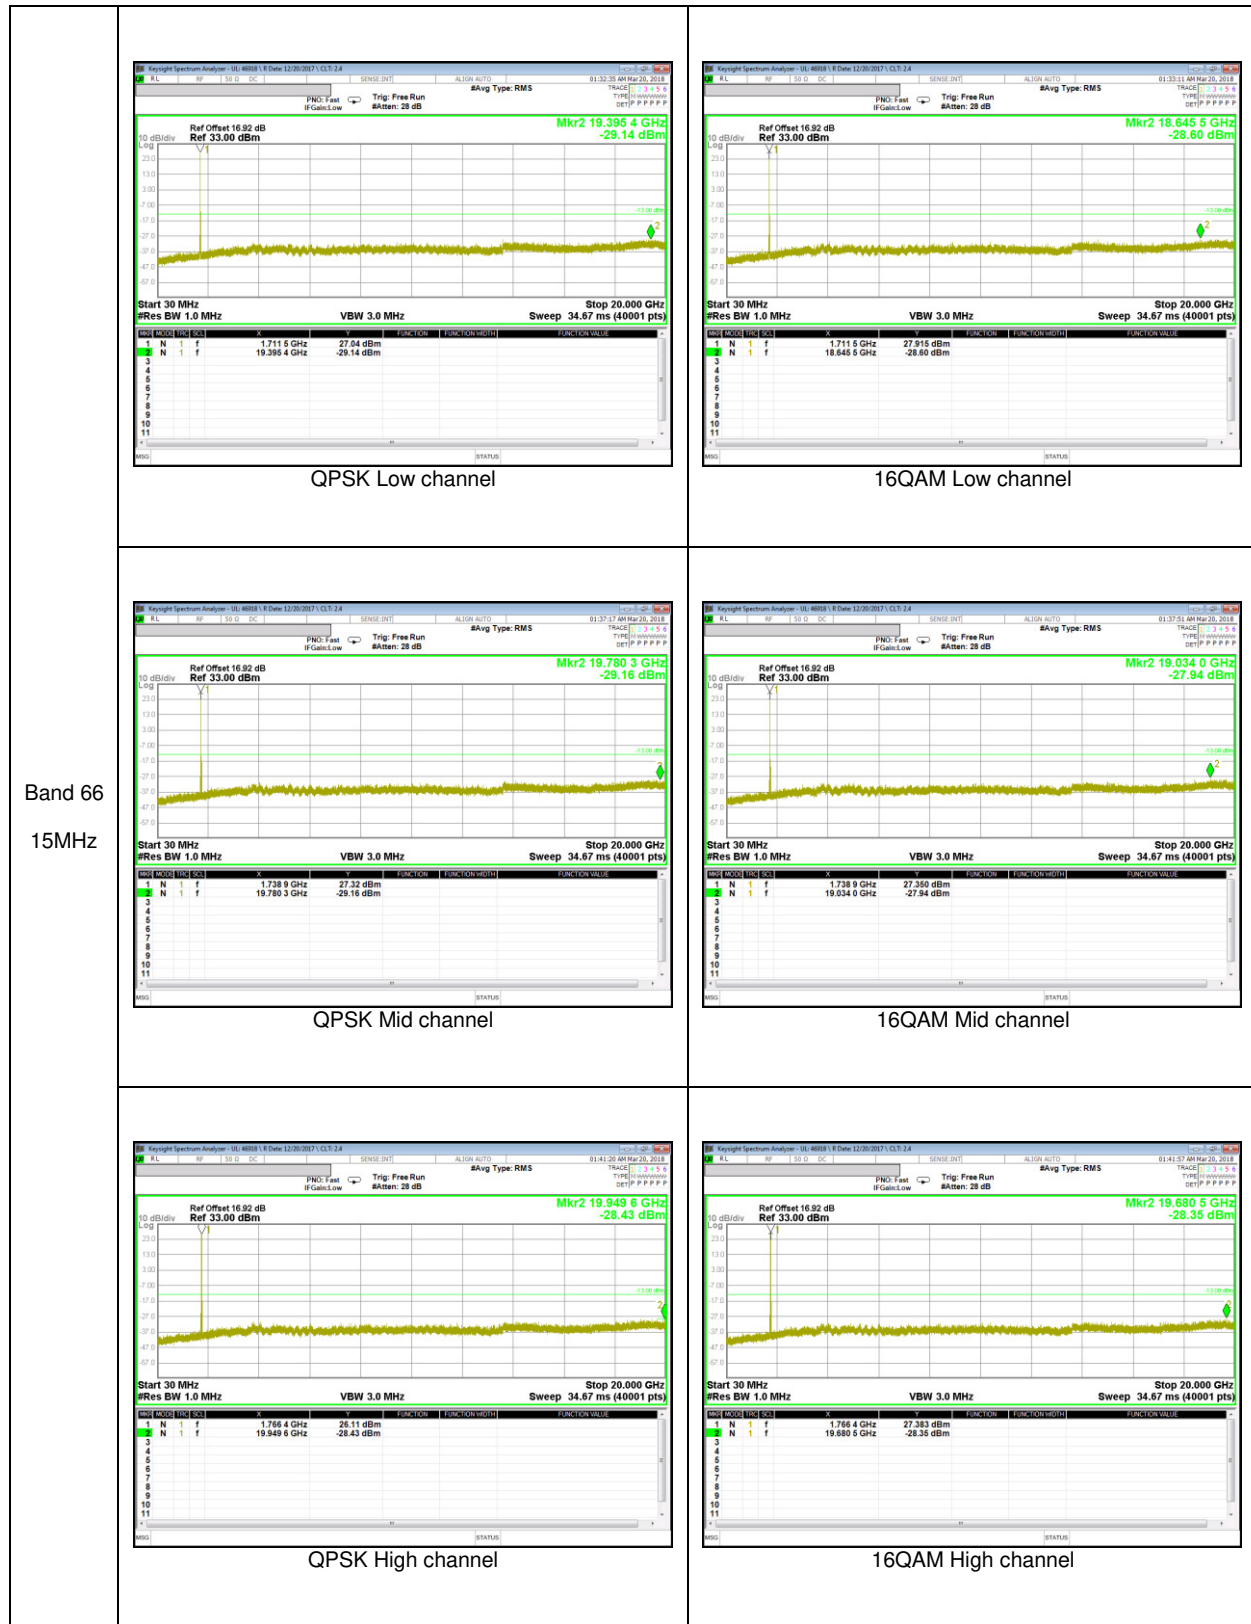

WCDMA Band 5

WCDMA Band 2

LTE Band 5

Band 5
5MHz

Band 5
 1.4MHz

LTE Band 41

LTE Band 66

LTE Band 2