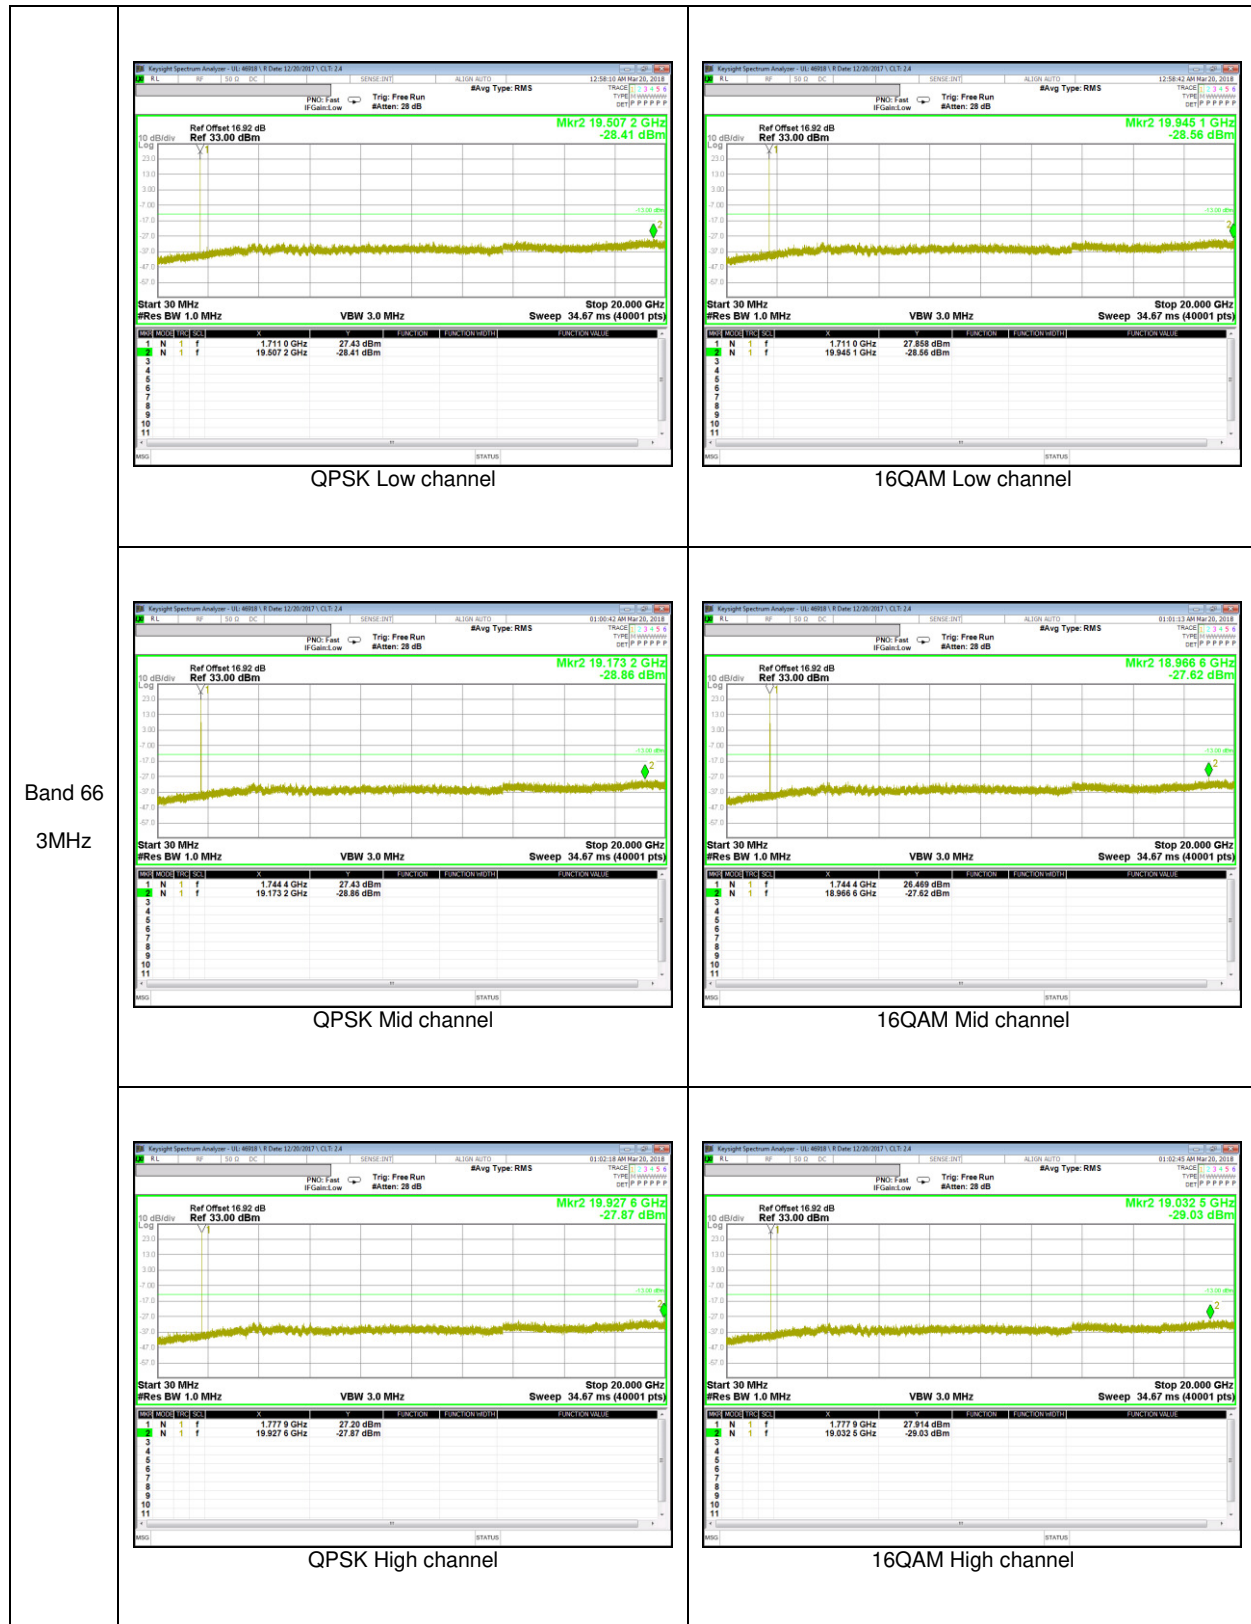

WCDMA Band 5

WCDMA Band 2

LTE Band 5

Band 5
5MHz

Band 5
 1.4MHz

LTE Band 41

LTE Band 66

LTE Band 2