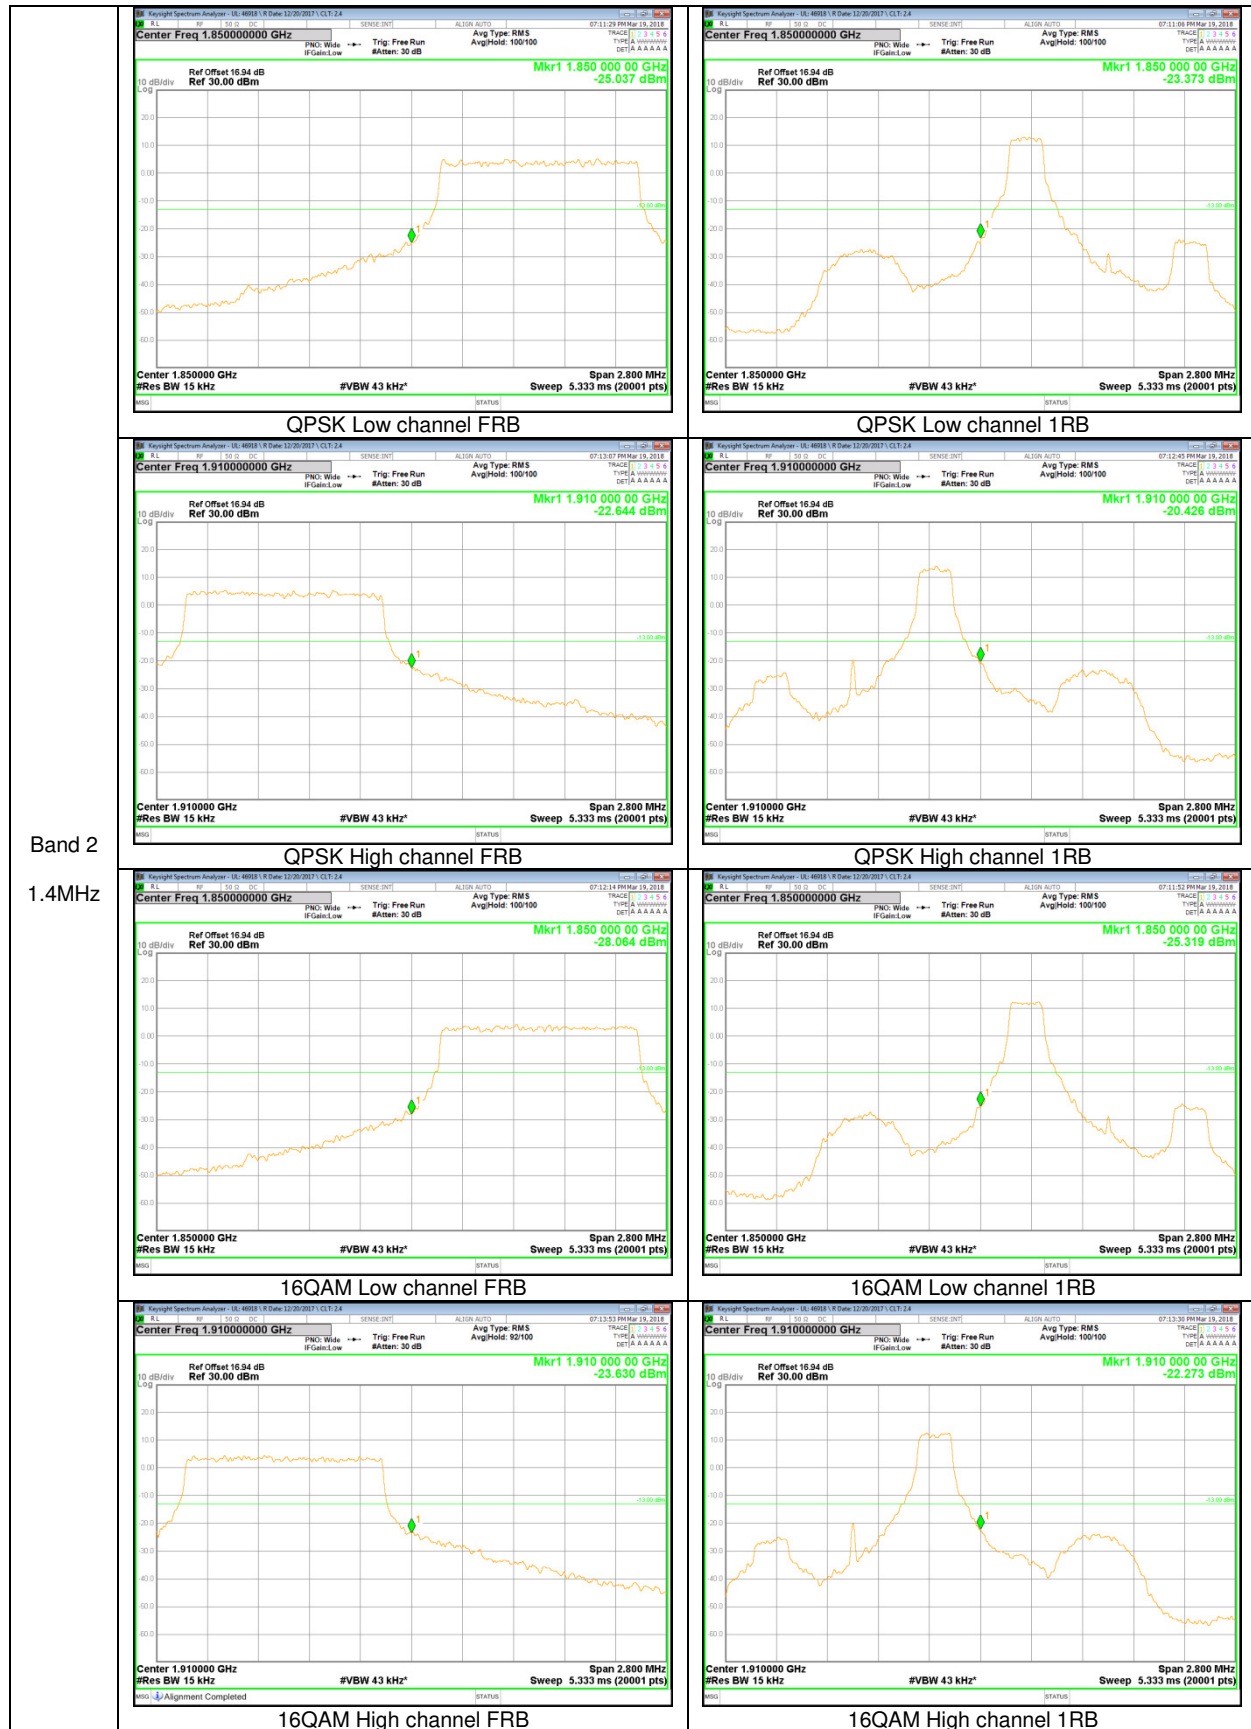

LTE Band 66

Band 66
 15MHz

Band 66
 10MHz

Band 66
 1.4MHz

LTE Band 2

Band 2
20MHz

Band 2
15MHz

Band 2
10MHz

Band 2
 3MHz

Band 2
 1.4MHz

LTE Band 13

Band 13
 10MHz