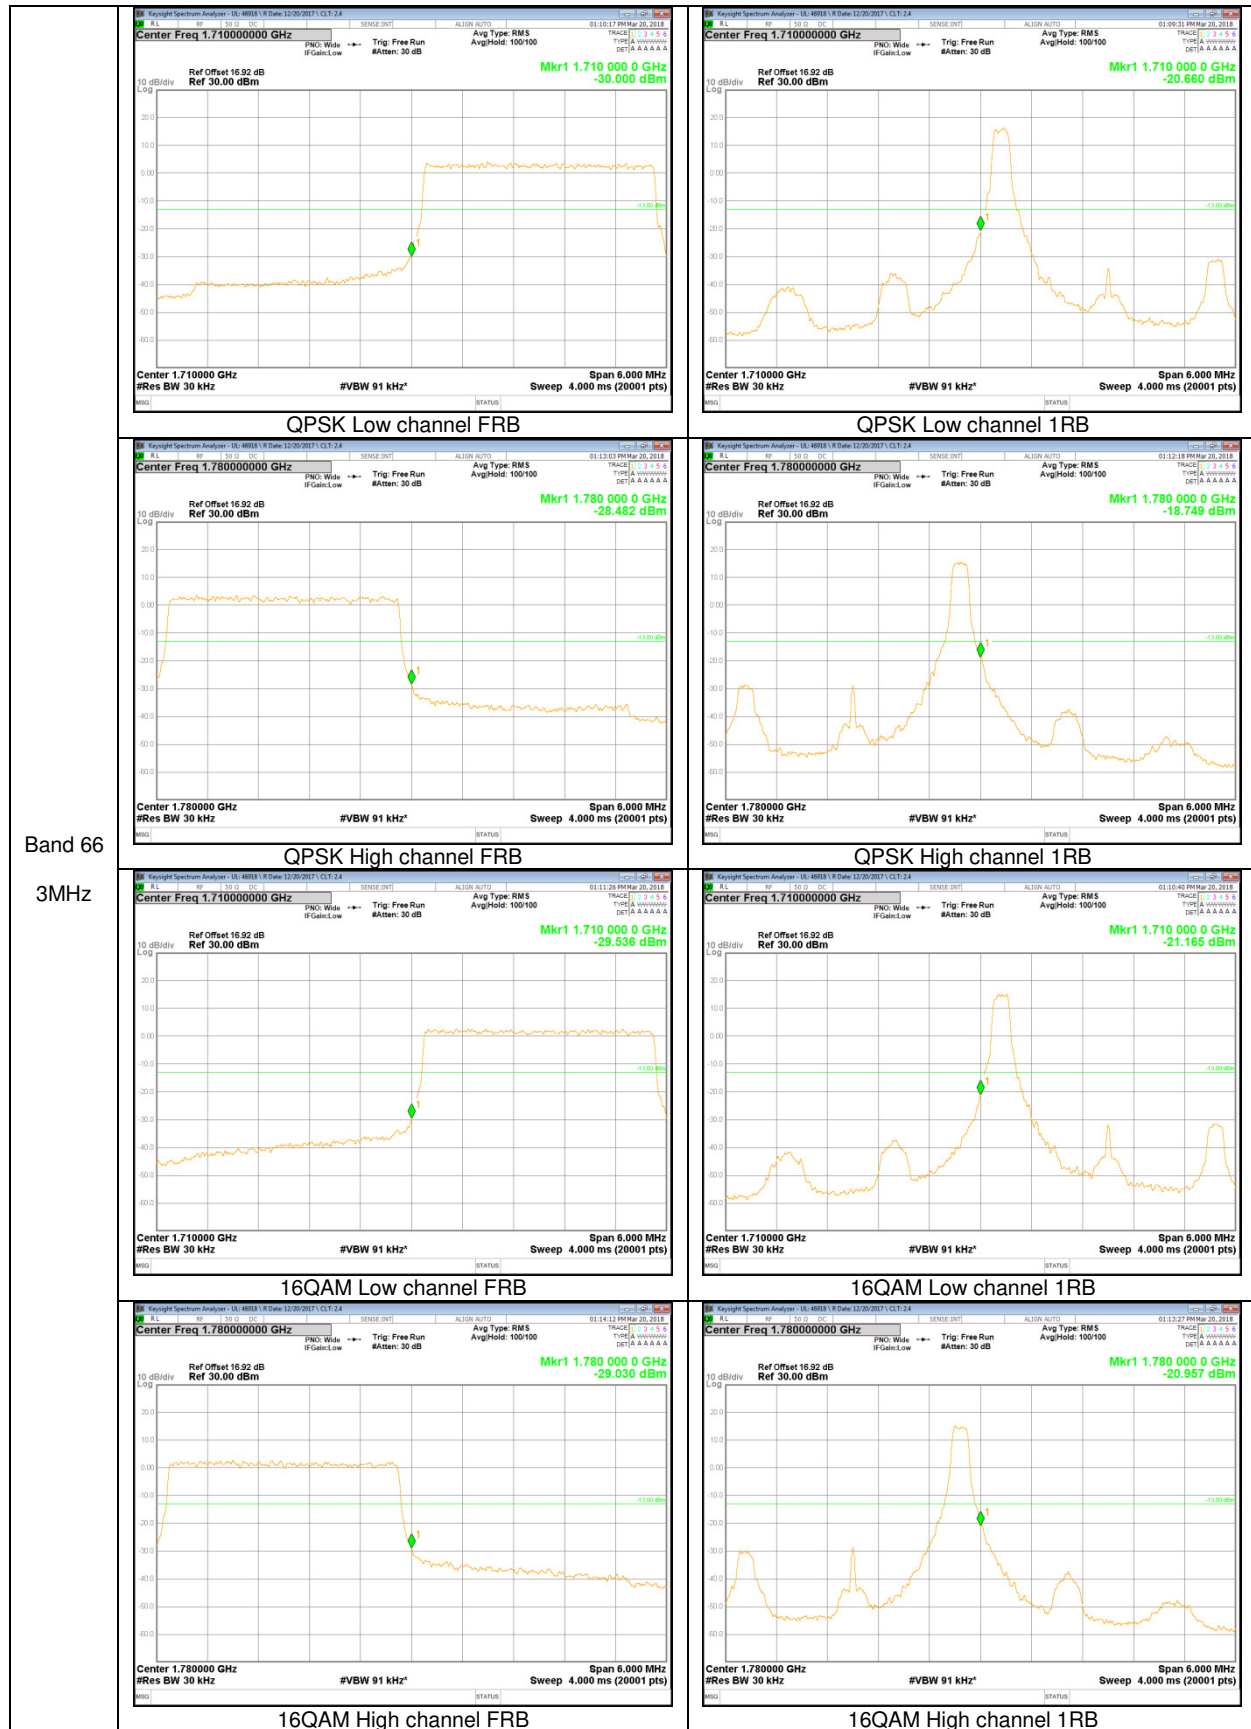

LTE Band 66

Band 66
 15MHz

Band 66
 10MHz

Band 66
 1.4MHz

LTE Band 2

Band 2
20MHz

Band 2
15MHz

Band 2
10MHz

Band 2
 3MHz

Band 2
 1.4MHz

LTE Band 13

Band 13
 10MHz