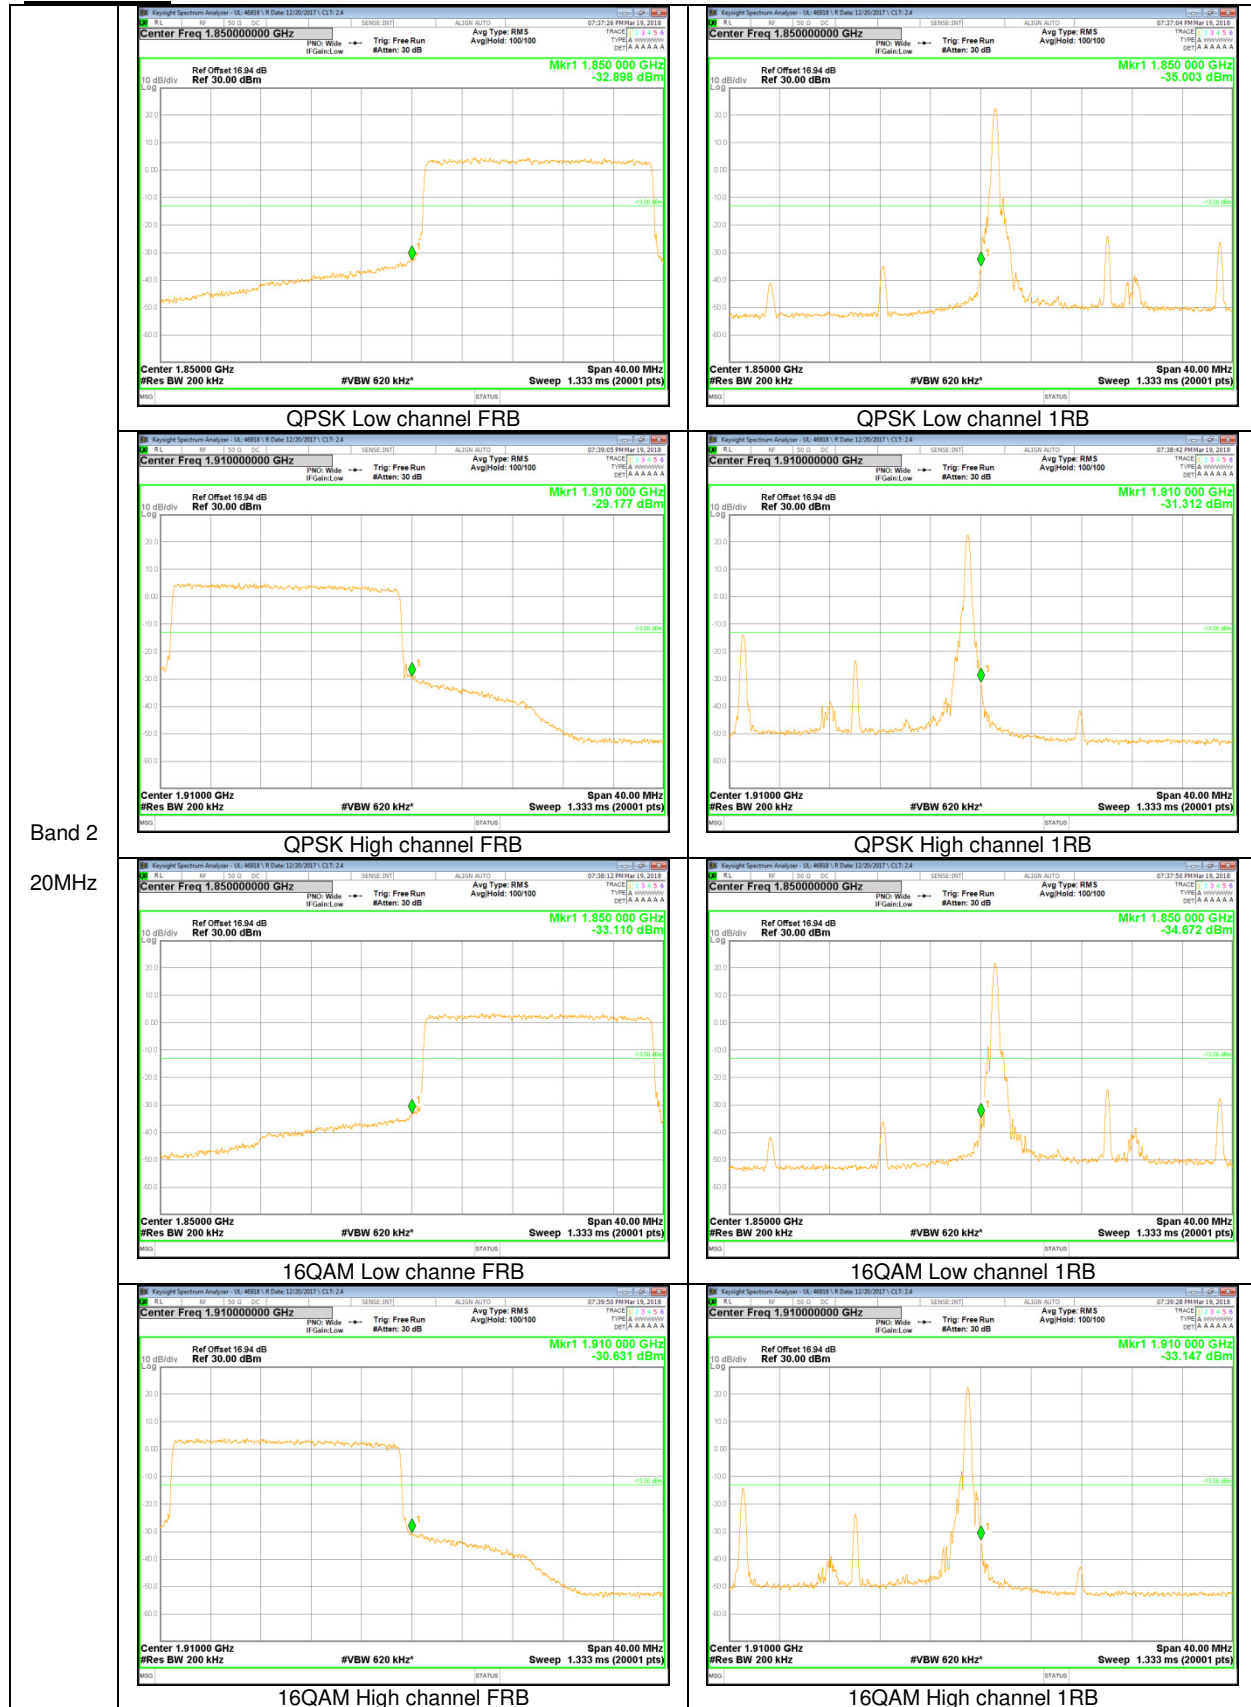

LTE Band 66

Band 66
 15MHz

Band 66
 10MHz

Band 66
 1.4MHz

LTE Band 2

Band 2
20MHz

Band 2
15MHz

Band 2
10MHz

Band 2
 3MHz

Band 2
 1.4MHz

LTE Band 13

Band 13
 10MHz