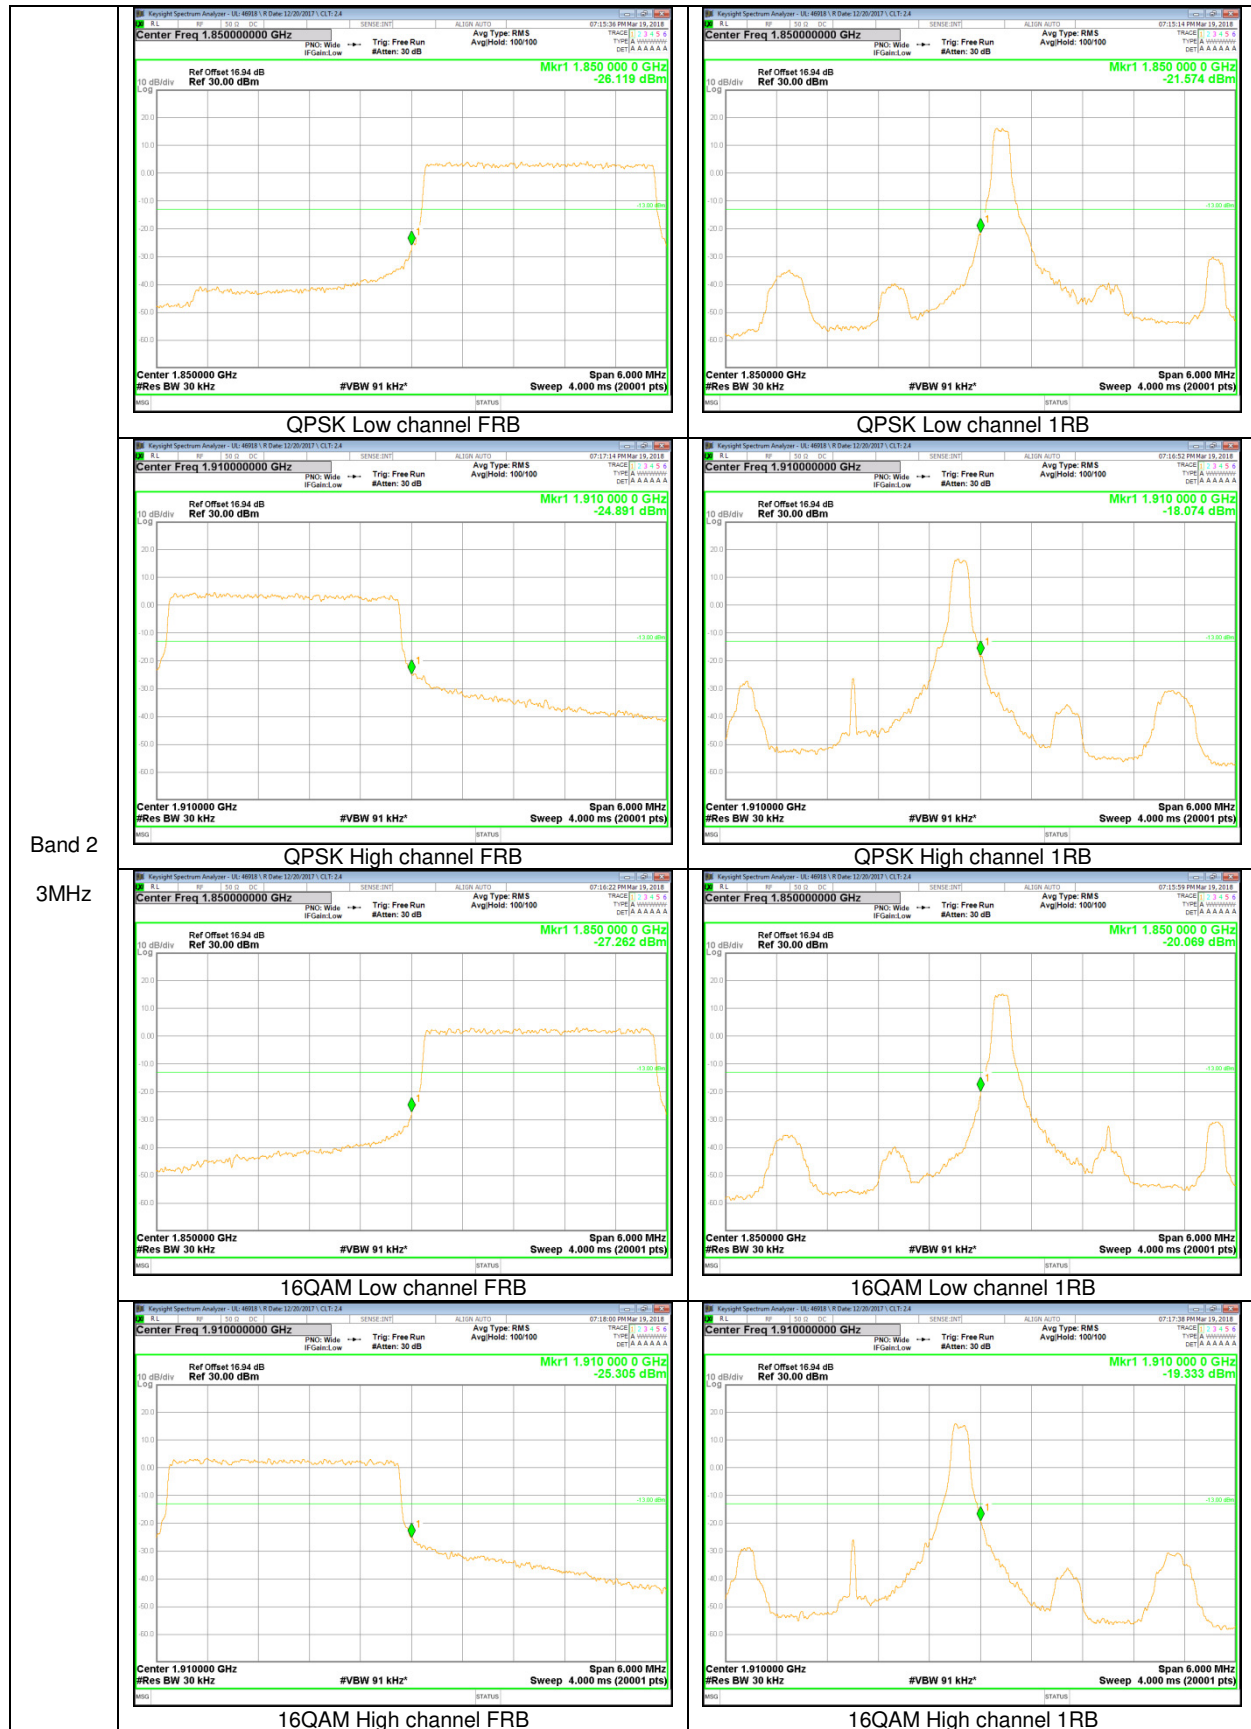

LTE Band 66

Band 66
 15MHz

Band 66
 10MHz

Band 66
 1.4MHz

LTE Band 2

Band 2
20MHz

Band 2
15MHz

Band 2
10MHz

Band 2
 3MHz

Band 2
 1.4MHz

LTE Band 13

Band 13
 10MHz