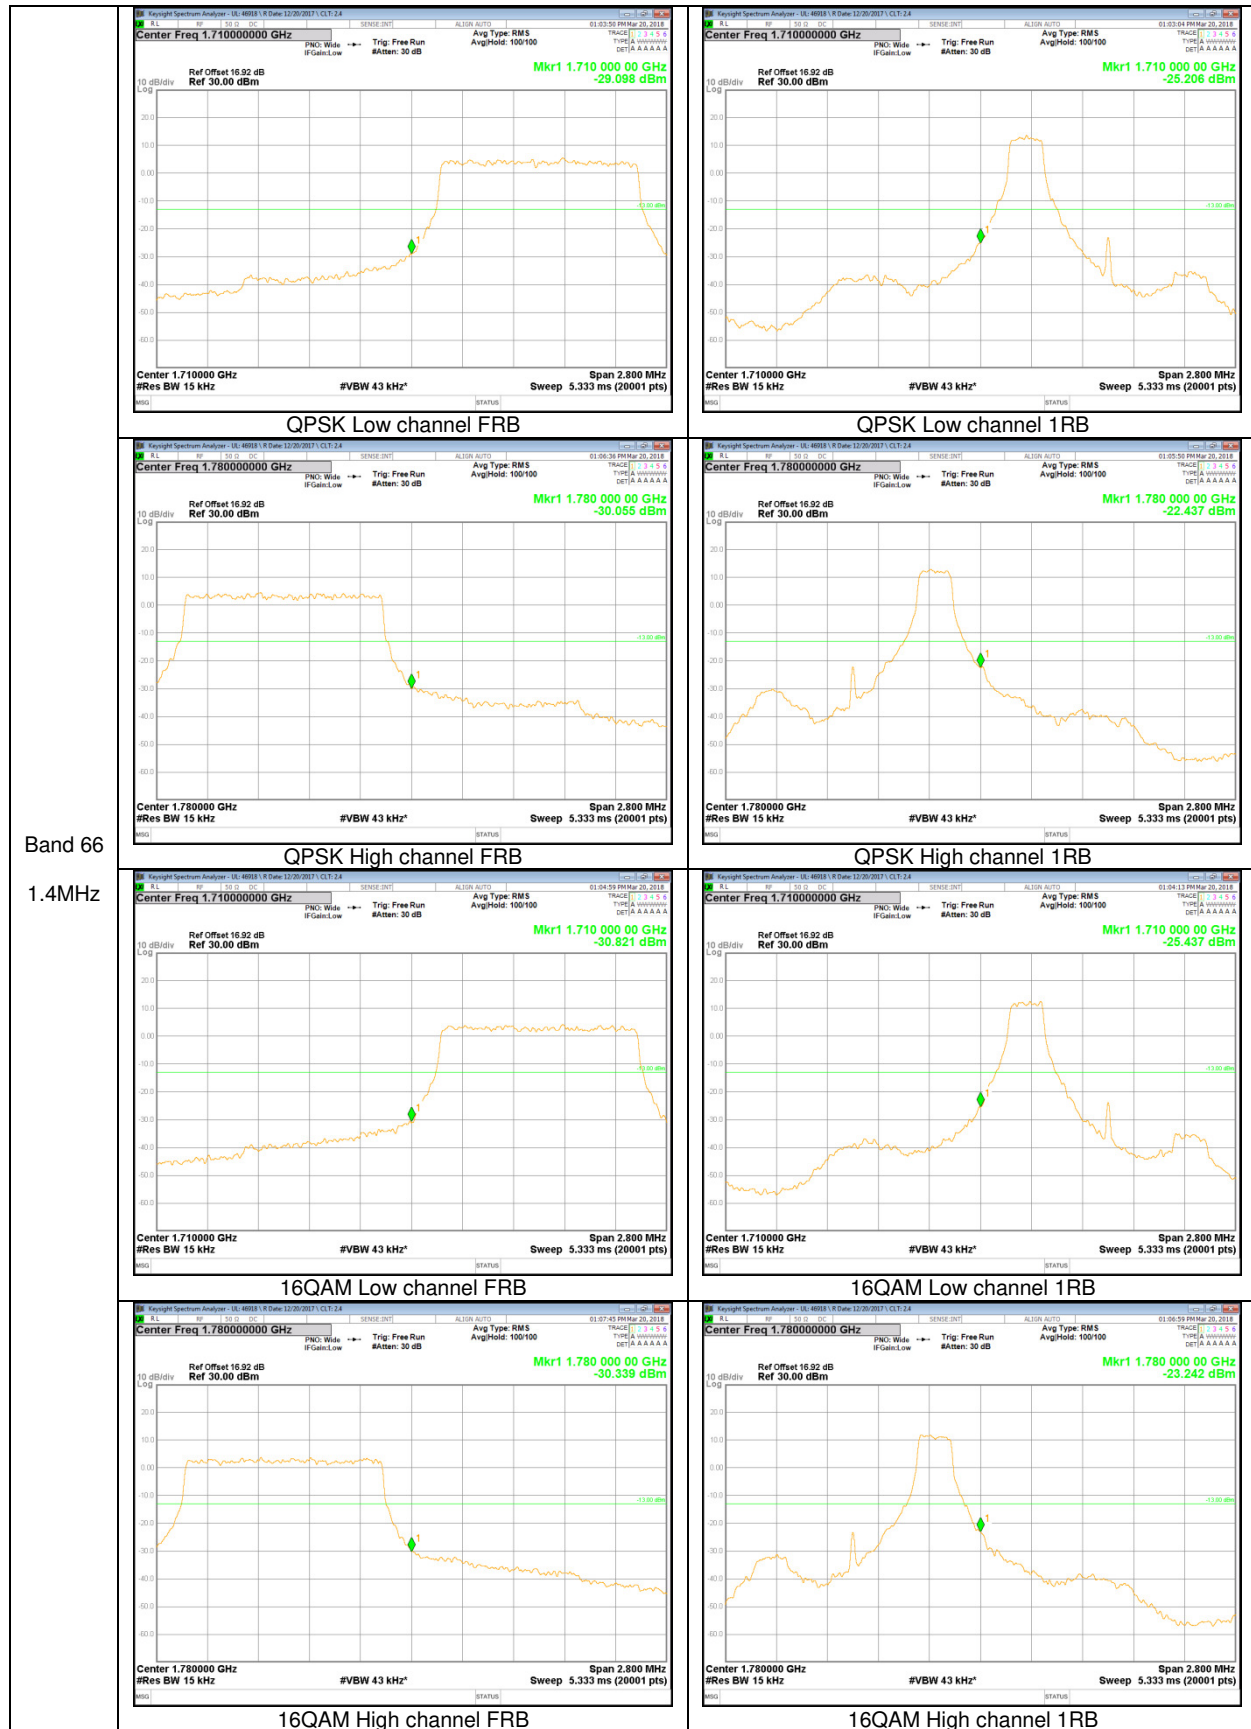

LTE Band 66

Band 66
 15MHz

Band 66
 10MHz

Band 66
 1.4MHz

LTE Band 2

Band 2
20MHz

Band 2
15MHz

Band 2
10MHz

Band 2
 3MHz

Band 2
 1.4MHz

LTE Band 13

Band 13
 10MHz