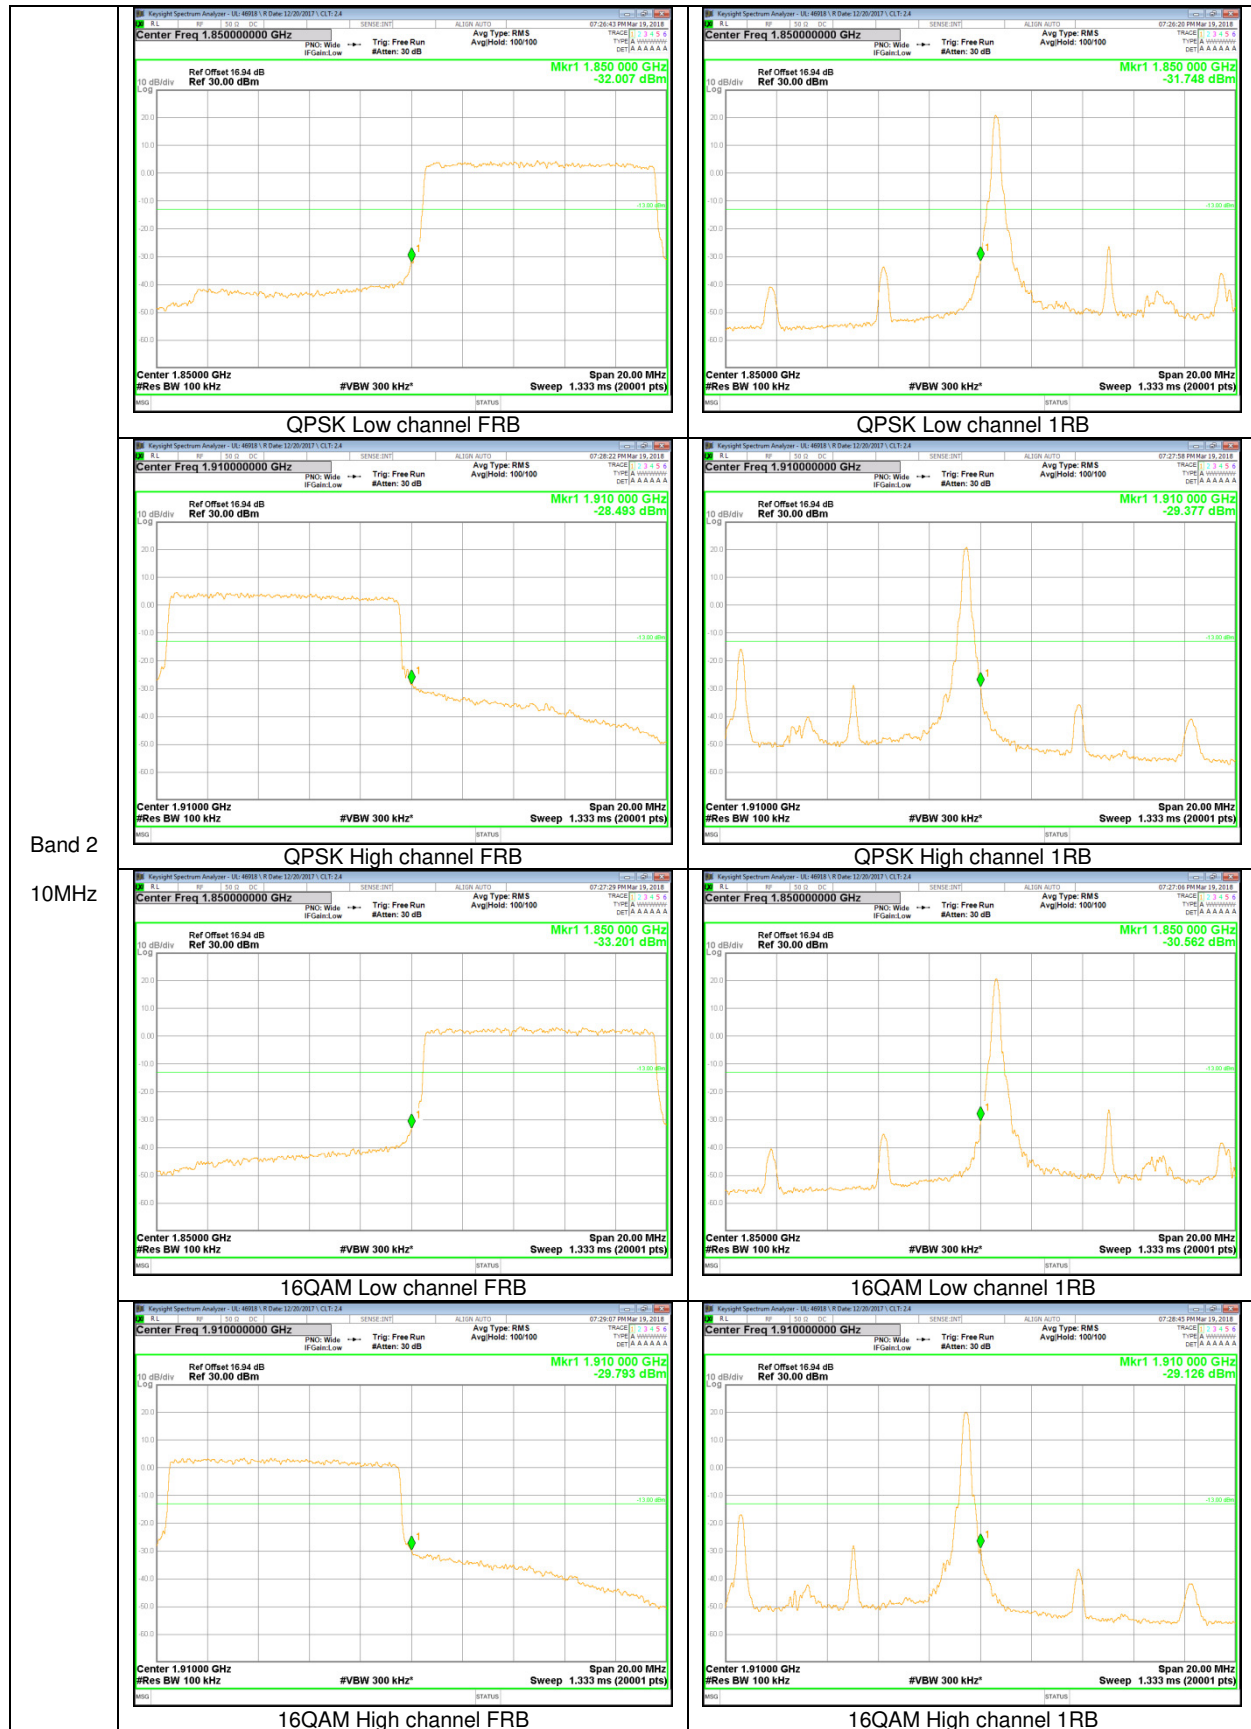

LTE Band 66

Band 66
 15MHz

Band 66
 10MHz

Band 66
 1.4MHz

LTE Band 2

Band 2
20MHz

Band 2
15MHz

Band 2
10MHz

Band 2
 3MHz

Band 2
 1.4MHz

LTE Band 13

Band 13
 10MHz