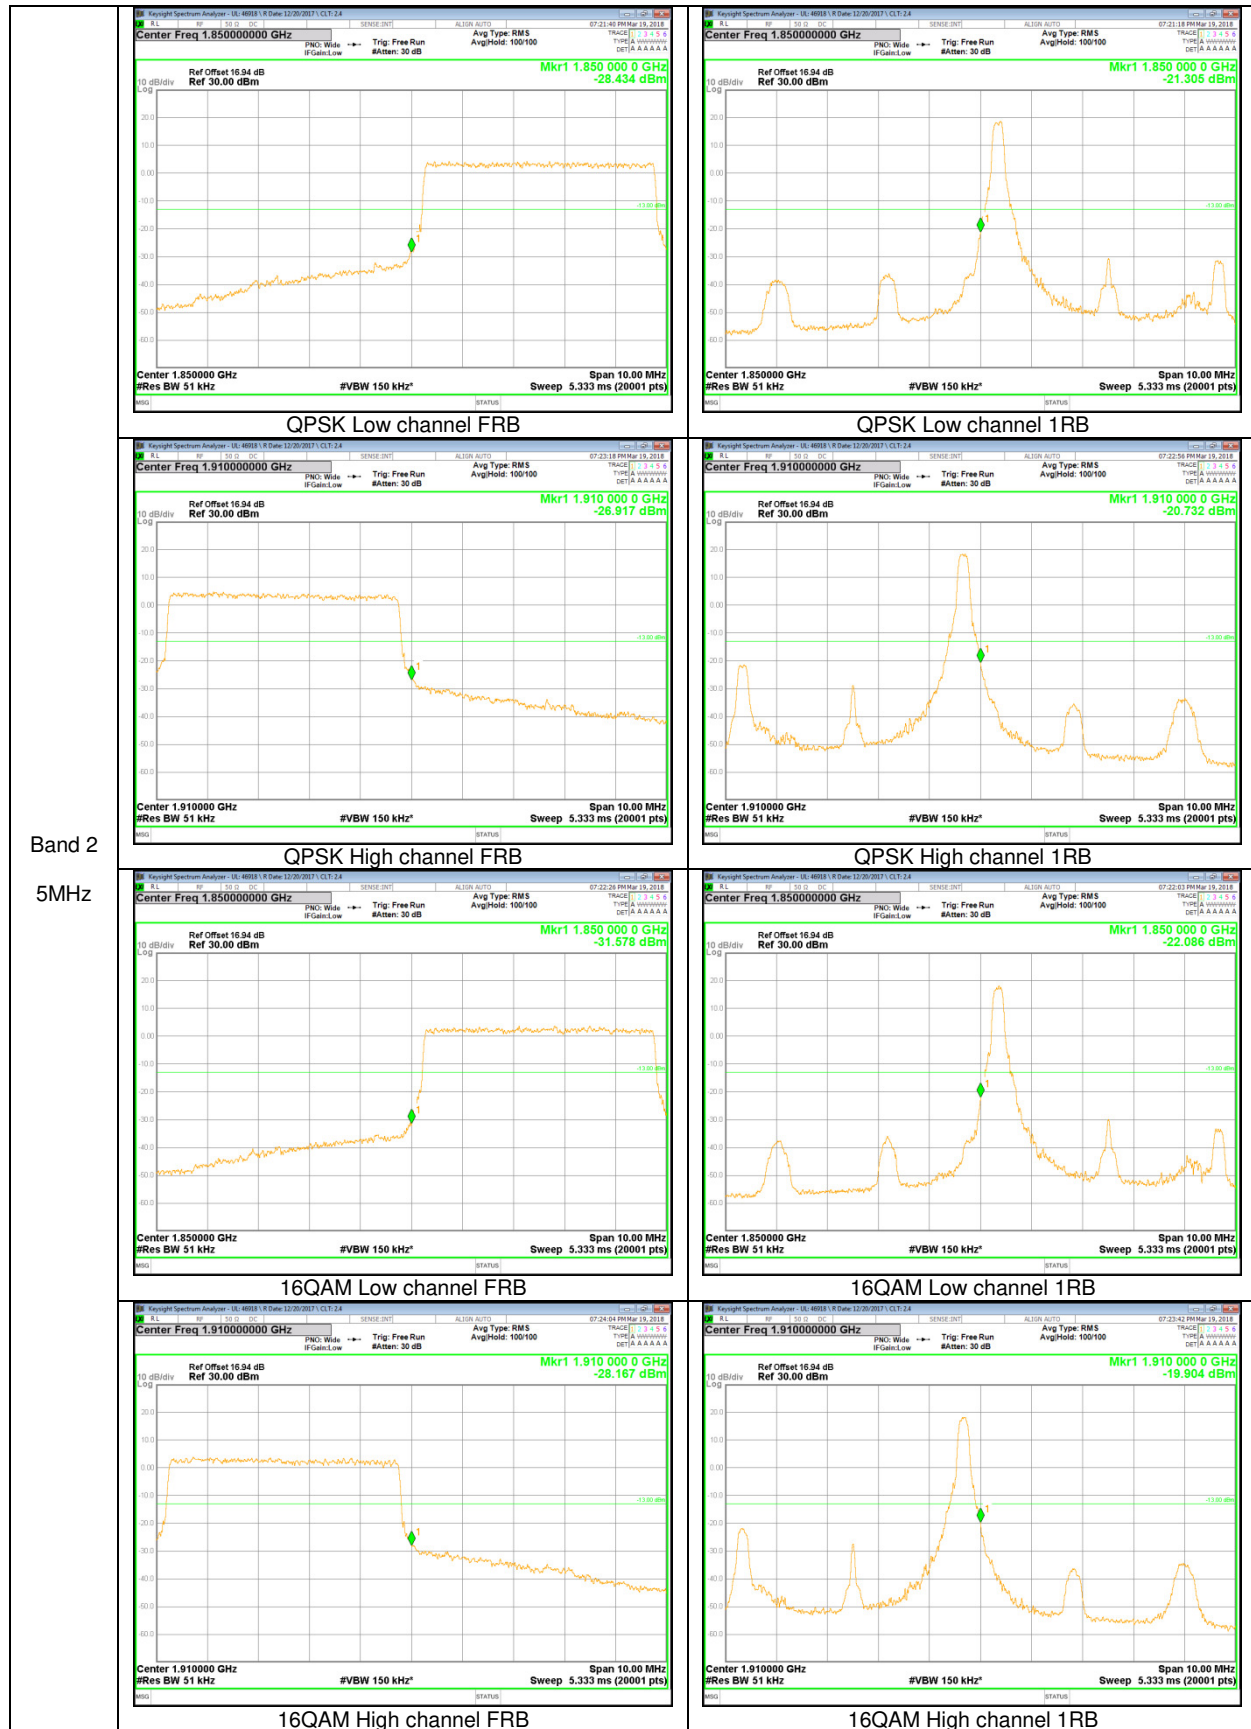

LTE Band 66

Band 66
 15MHz

Band 66
 10MHz

Band 66
 1.4MHz

LTE Band 2

Band 2
20MHz

Band 2
15MHz

Band 2
10MHz

Band 2
 3MHz

Band 2
 1.4MHz

LTE Band 13

Band 13
 10MHz