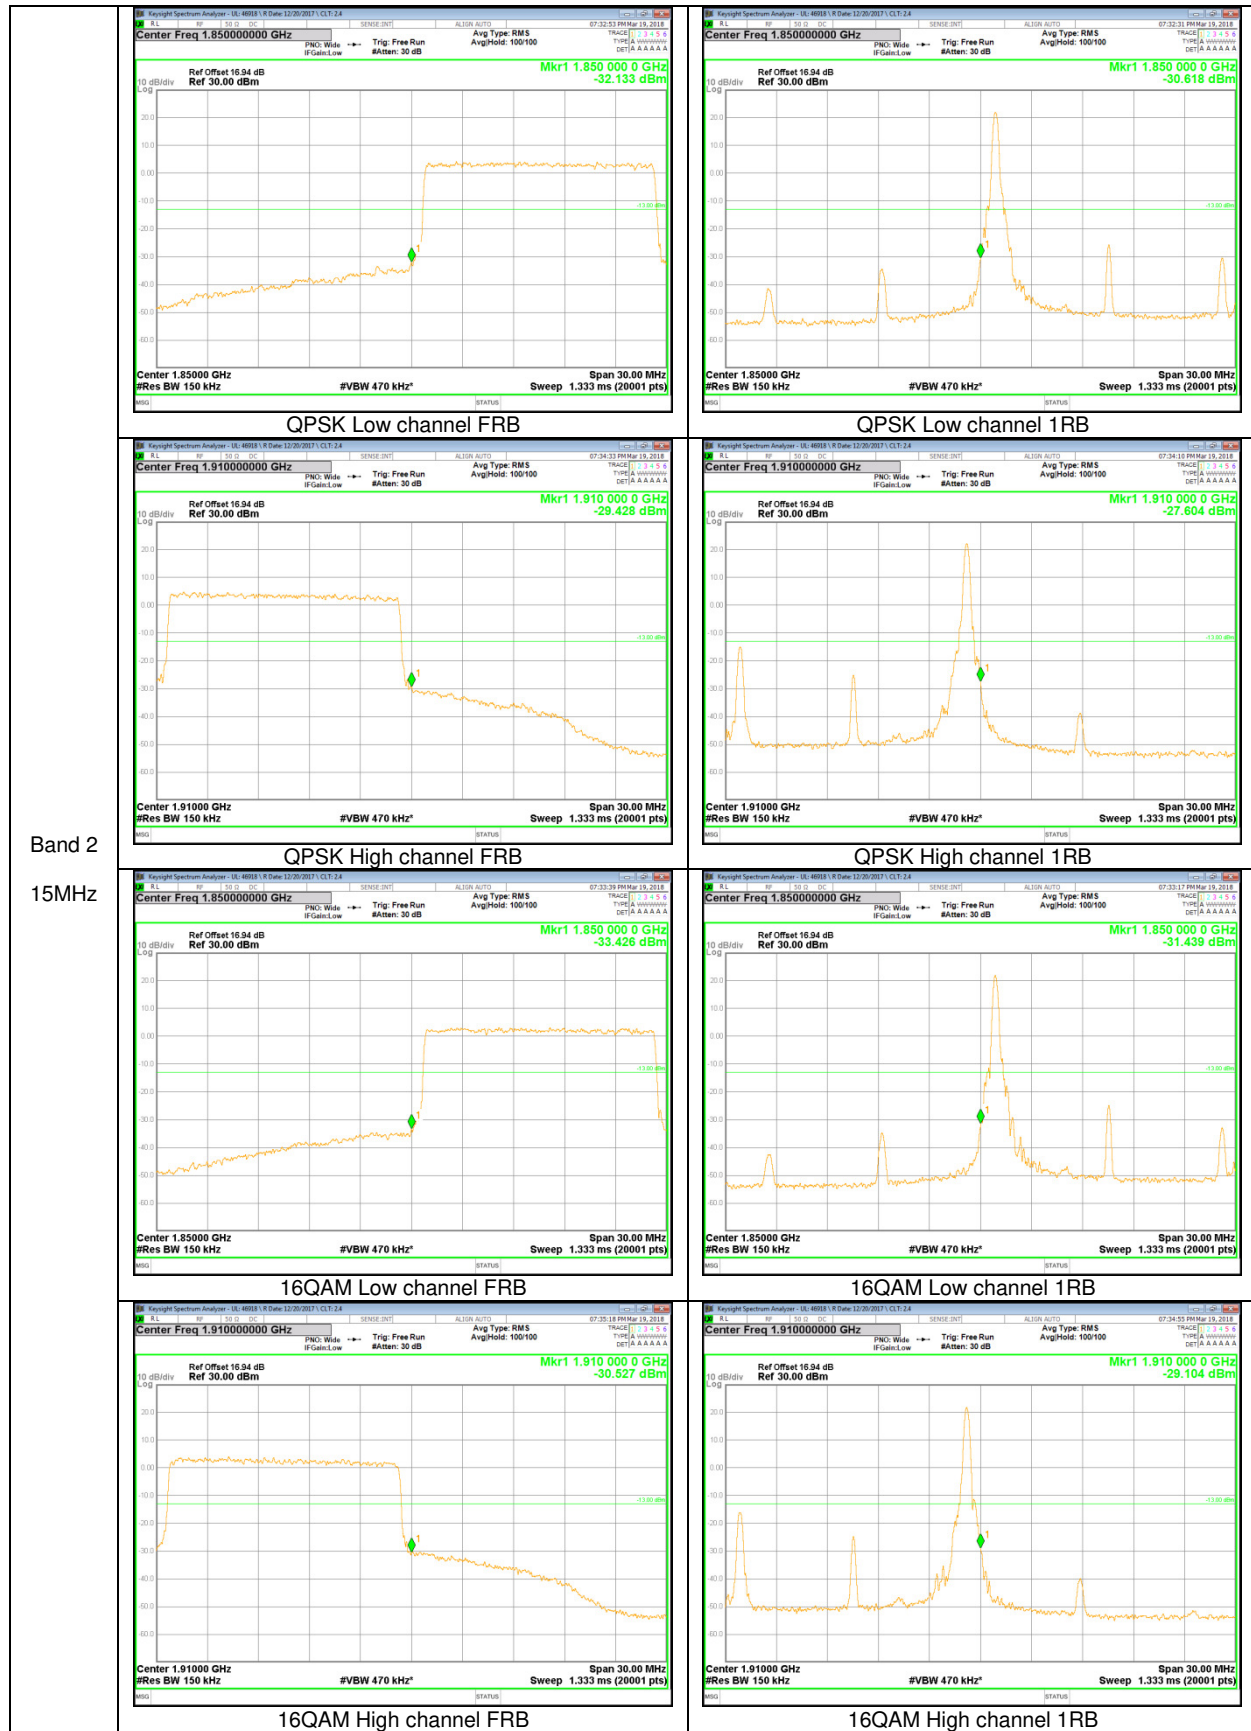

LTE Band 66

Band 66
 15MHz

Band 66
 10MHz

Band 66
 1.4MHz

LTE Band 2

Band 2
20MHz

Band 2
15MHz

Band 2
10MHz

Band 2
 3MHz

Band 2
 1.4MHz

LTE Band 13

Band 13
 10MHz