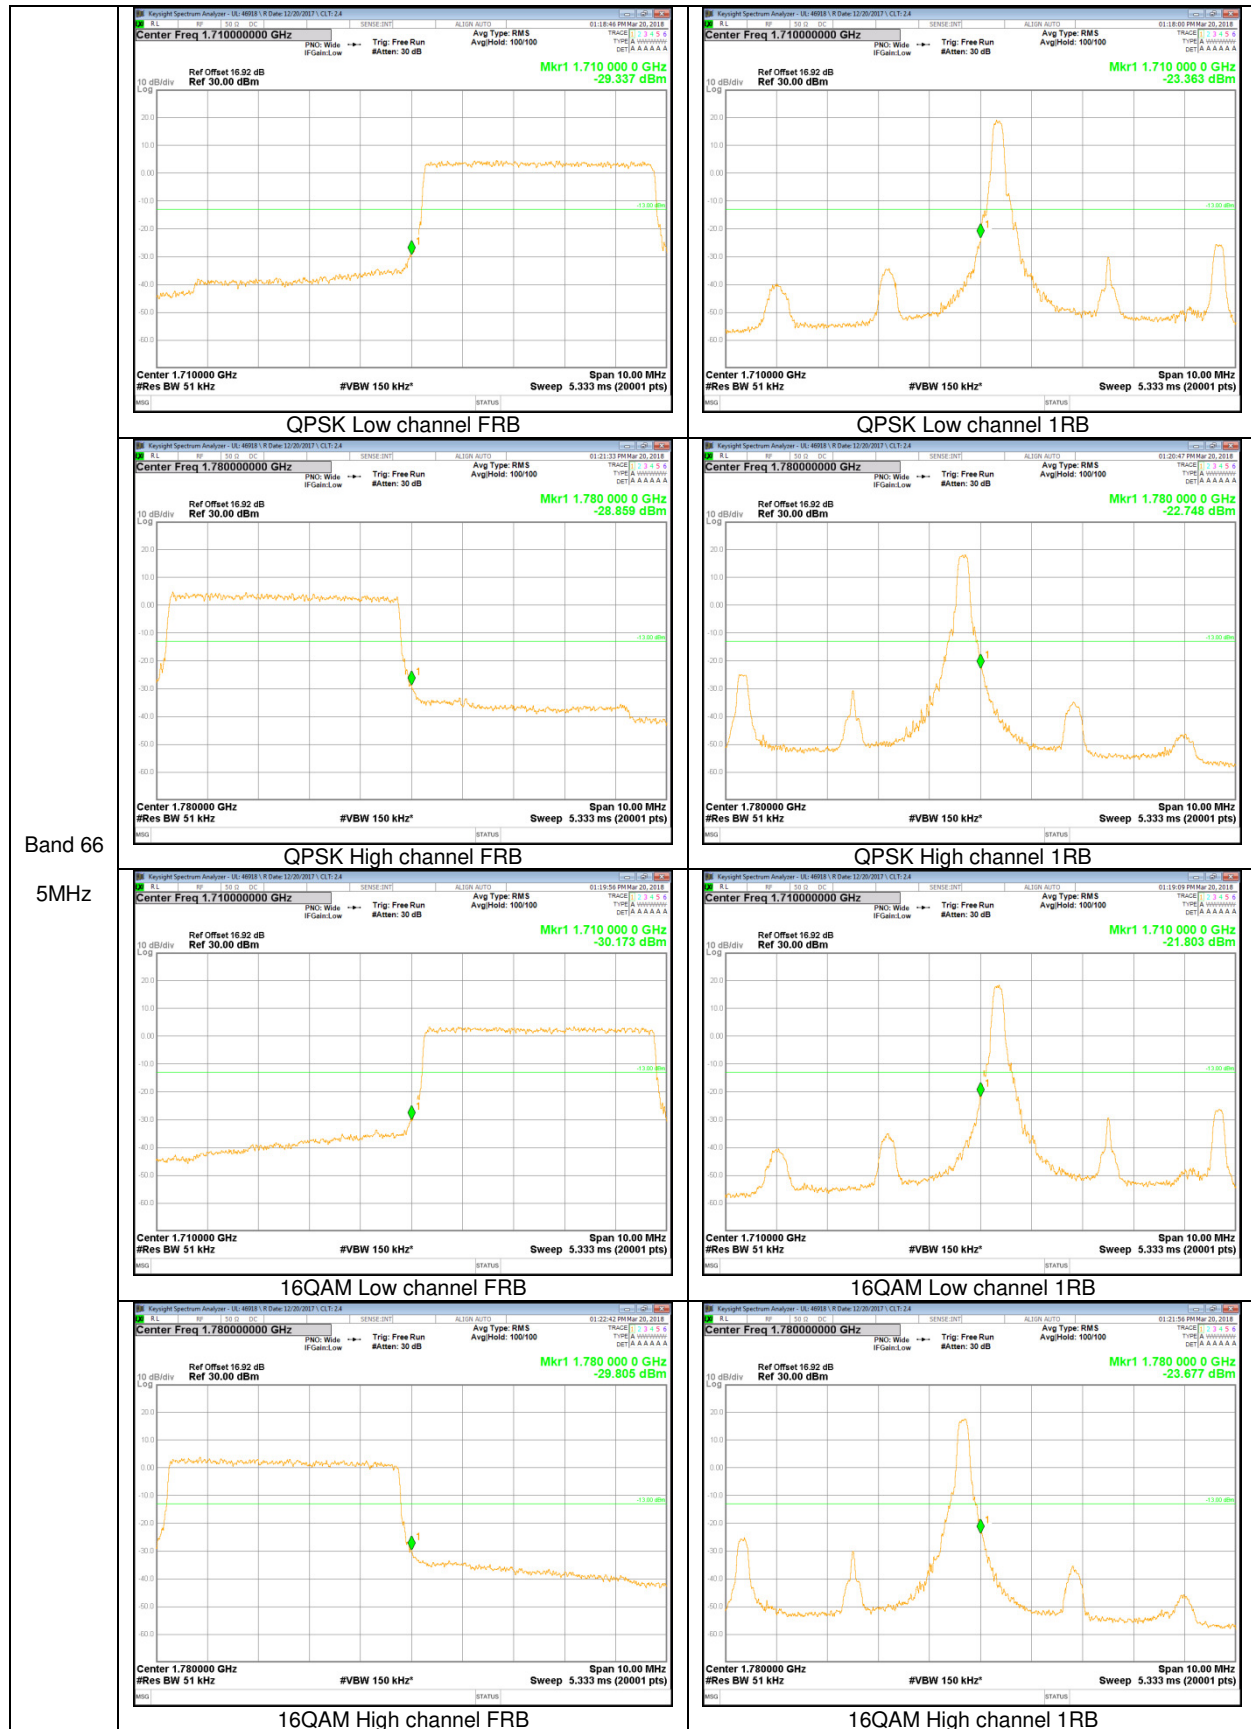

LTE Band 66

Band 66
 15MHz

Band 66
 10MHz

Band 66
 1.4MHz

LTE Band 2

Band 2
20MHz

Band 2
15MHz

Band 2
10MHz

Band 2
 3MHz

Band 2
 1.4MHz

LTE Band 13

Band 13
 10MHz