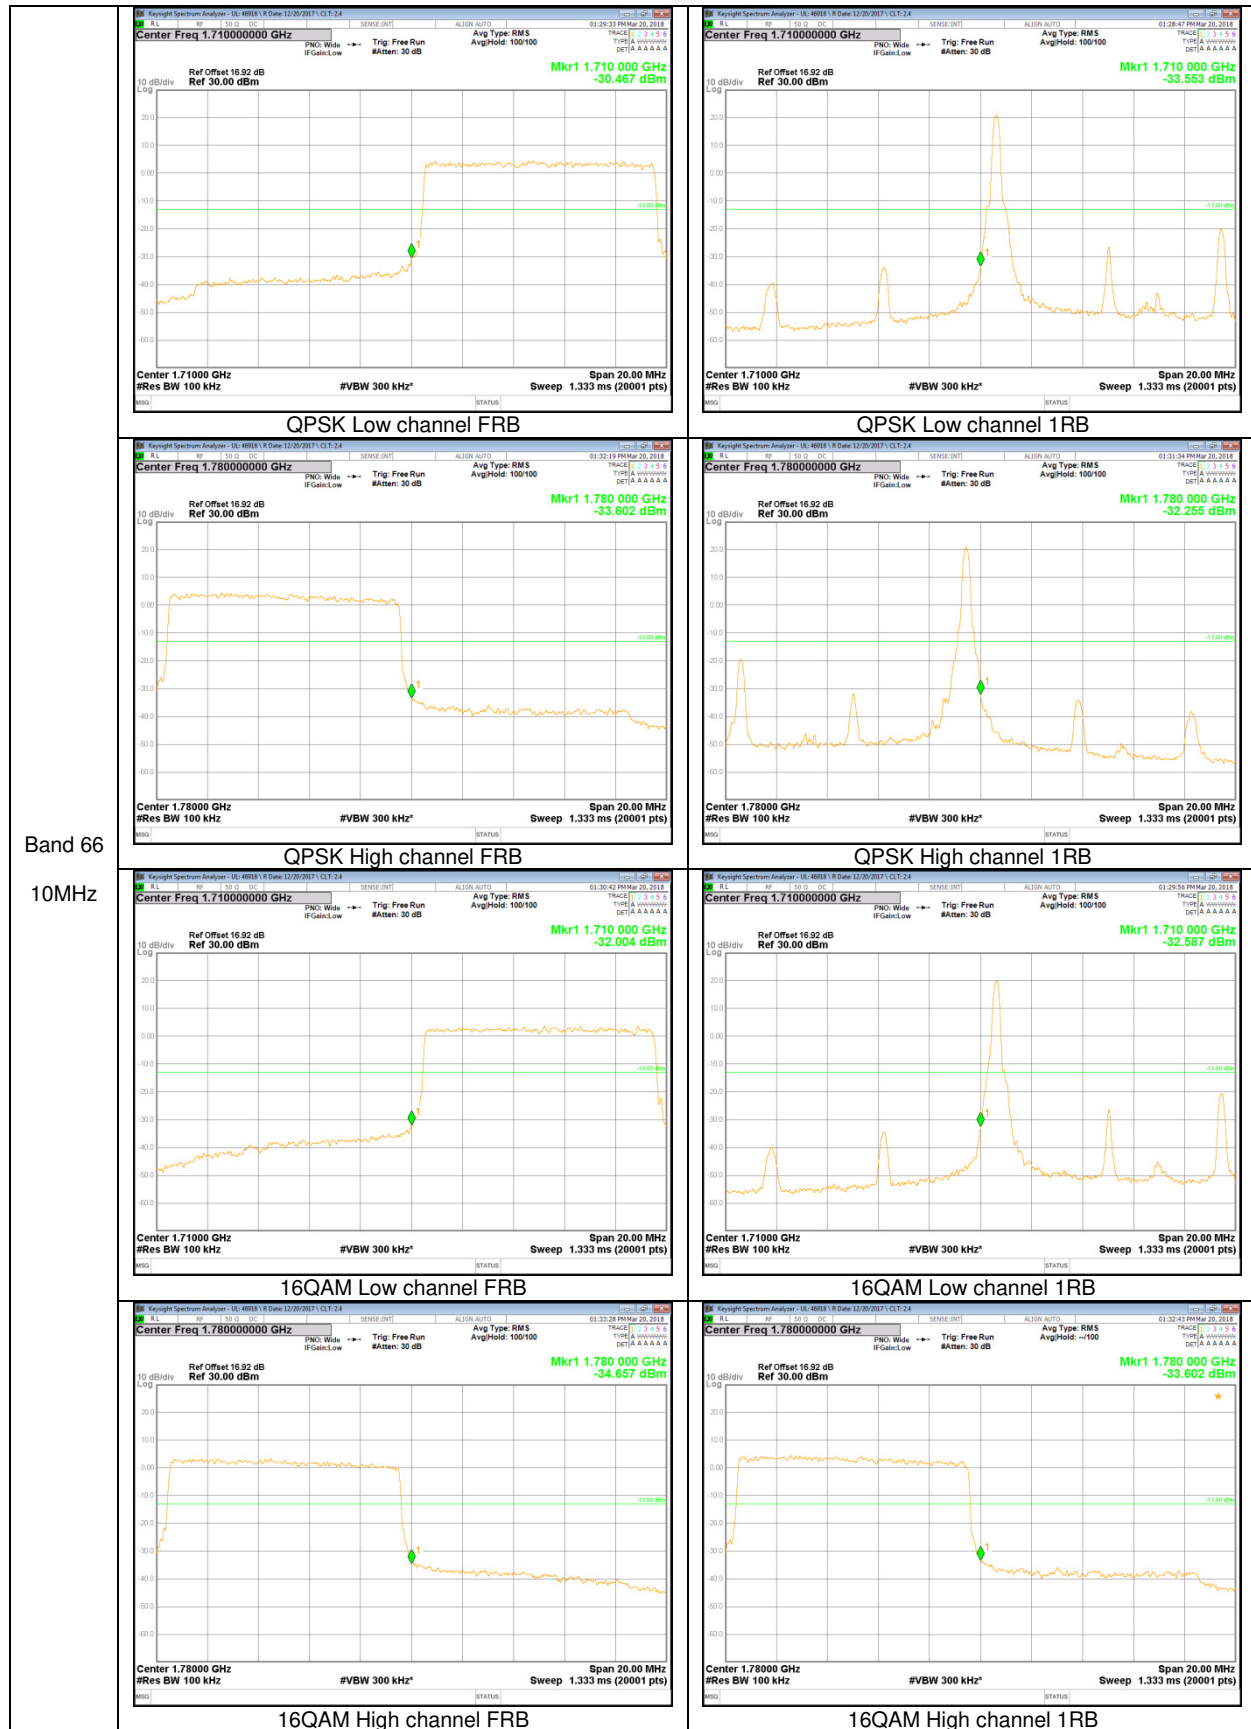

LTE Band 66

Band 66
 15MHz

Band 66
 10MHz

Band 66
 1.4MHz

LTE Band 2

Band 2
20MHz

Band 2
15MHz

Band 2
10MHz

Band 2
 3MHz

Band 2
 1.4MHz

LTE Band 13

Band 13
 10MHz