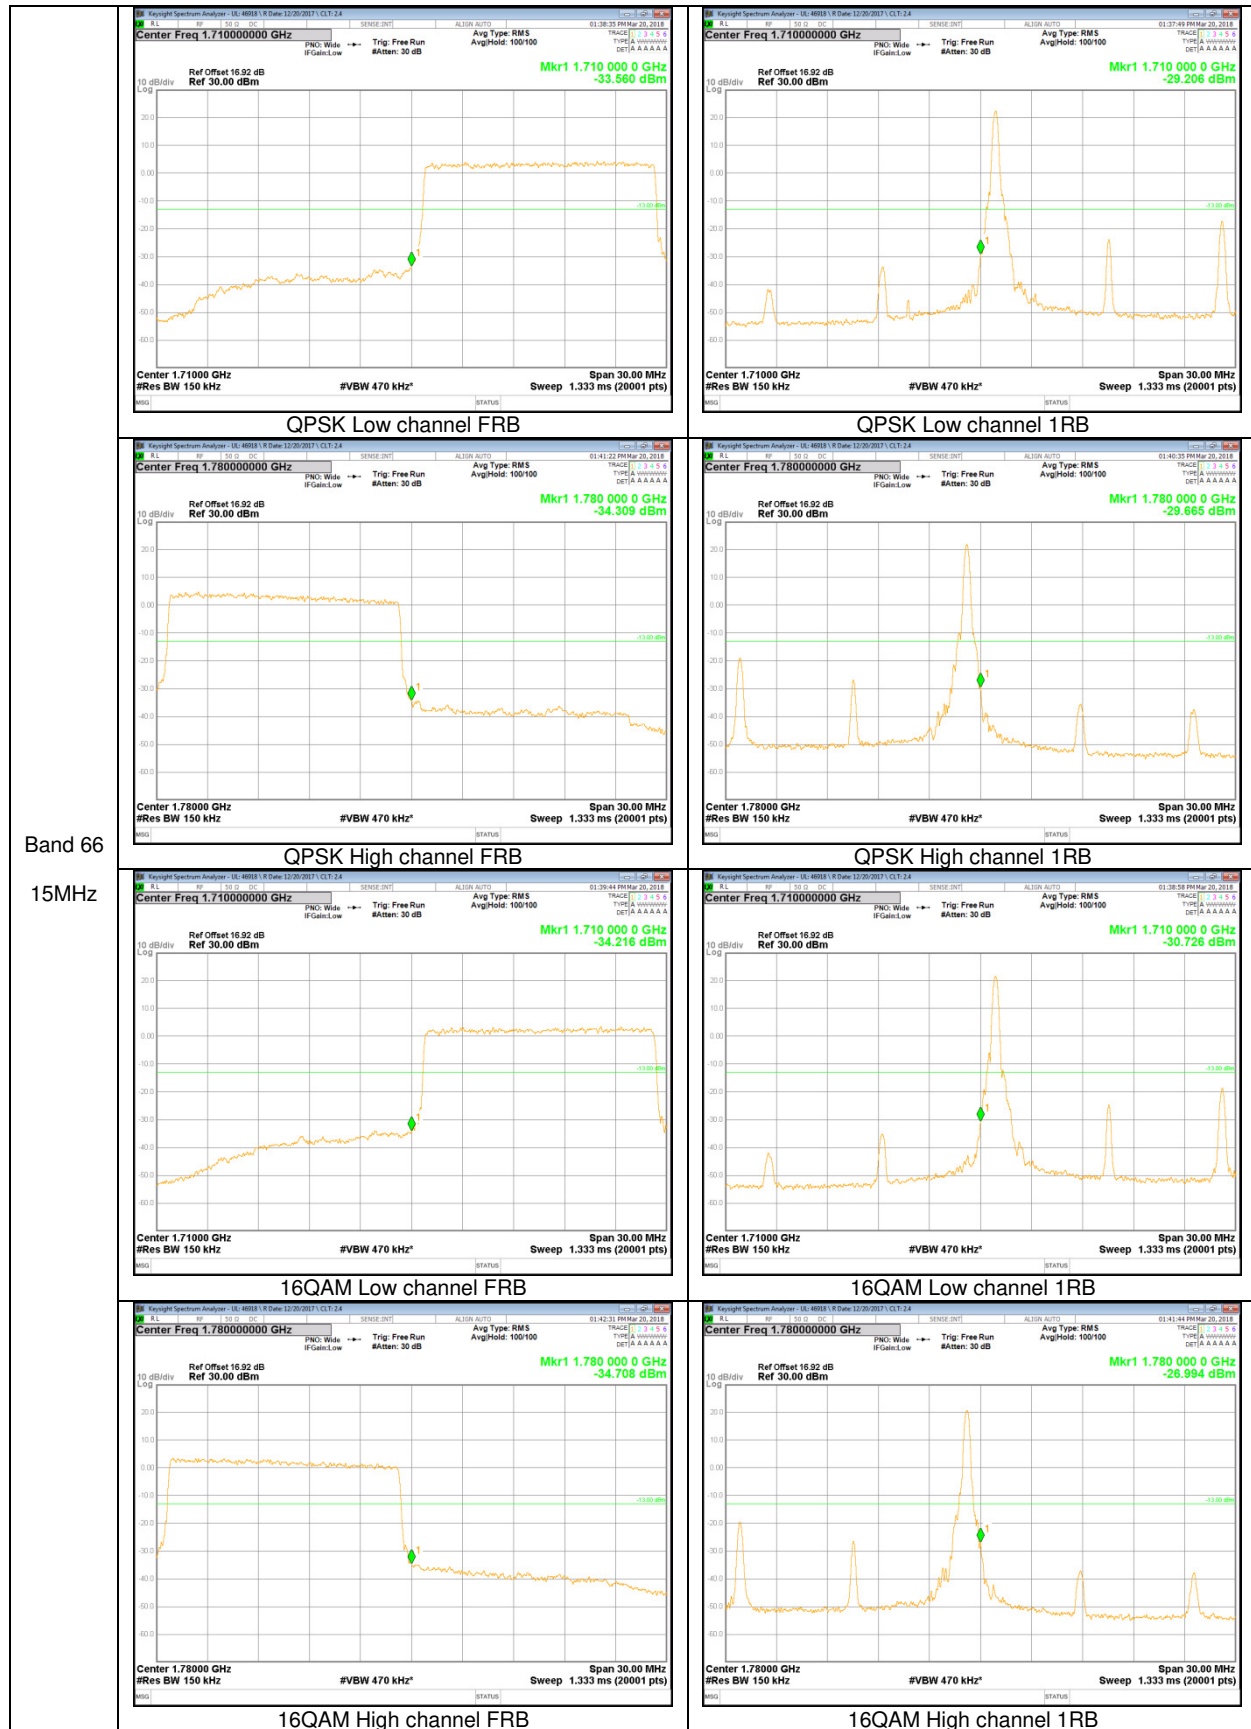

LTE Band 66

Band 66
 15MHz

Band 66
 10MHz

Band 66
 1.4MHz

LTE Band 2

Band 2
20MHz

Band 2
15MHz

Band 2
10MHz

Band 2
 3MHz

Band 2
 1.4MHz

LTE Band 13

Band 13
 10MHz