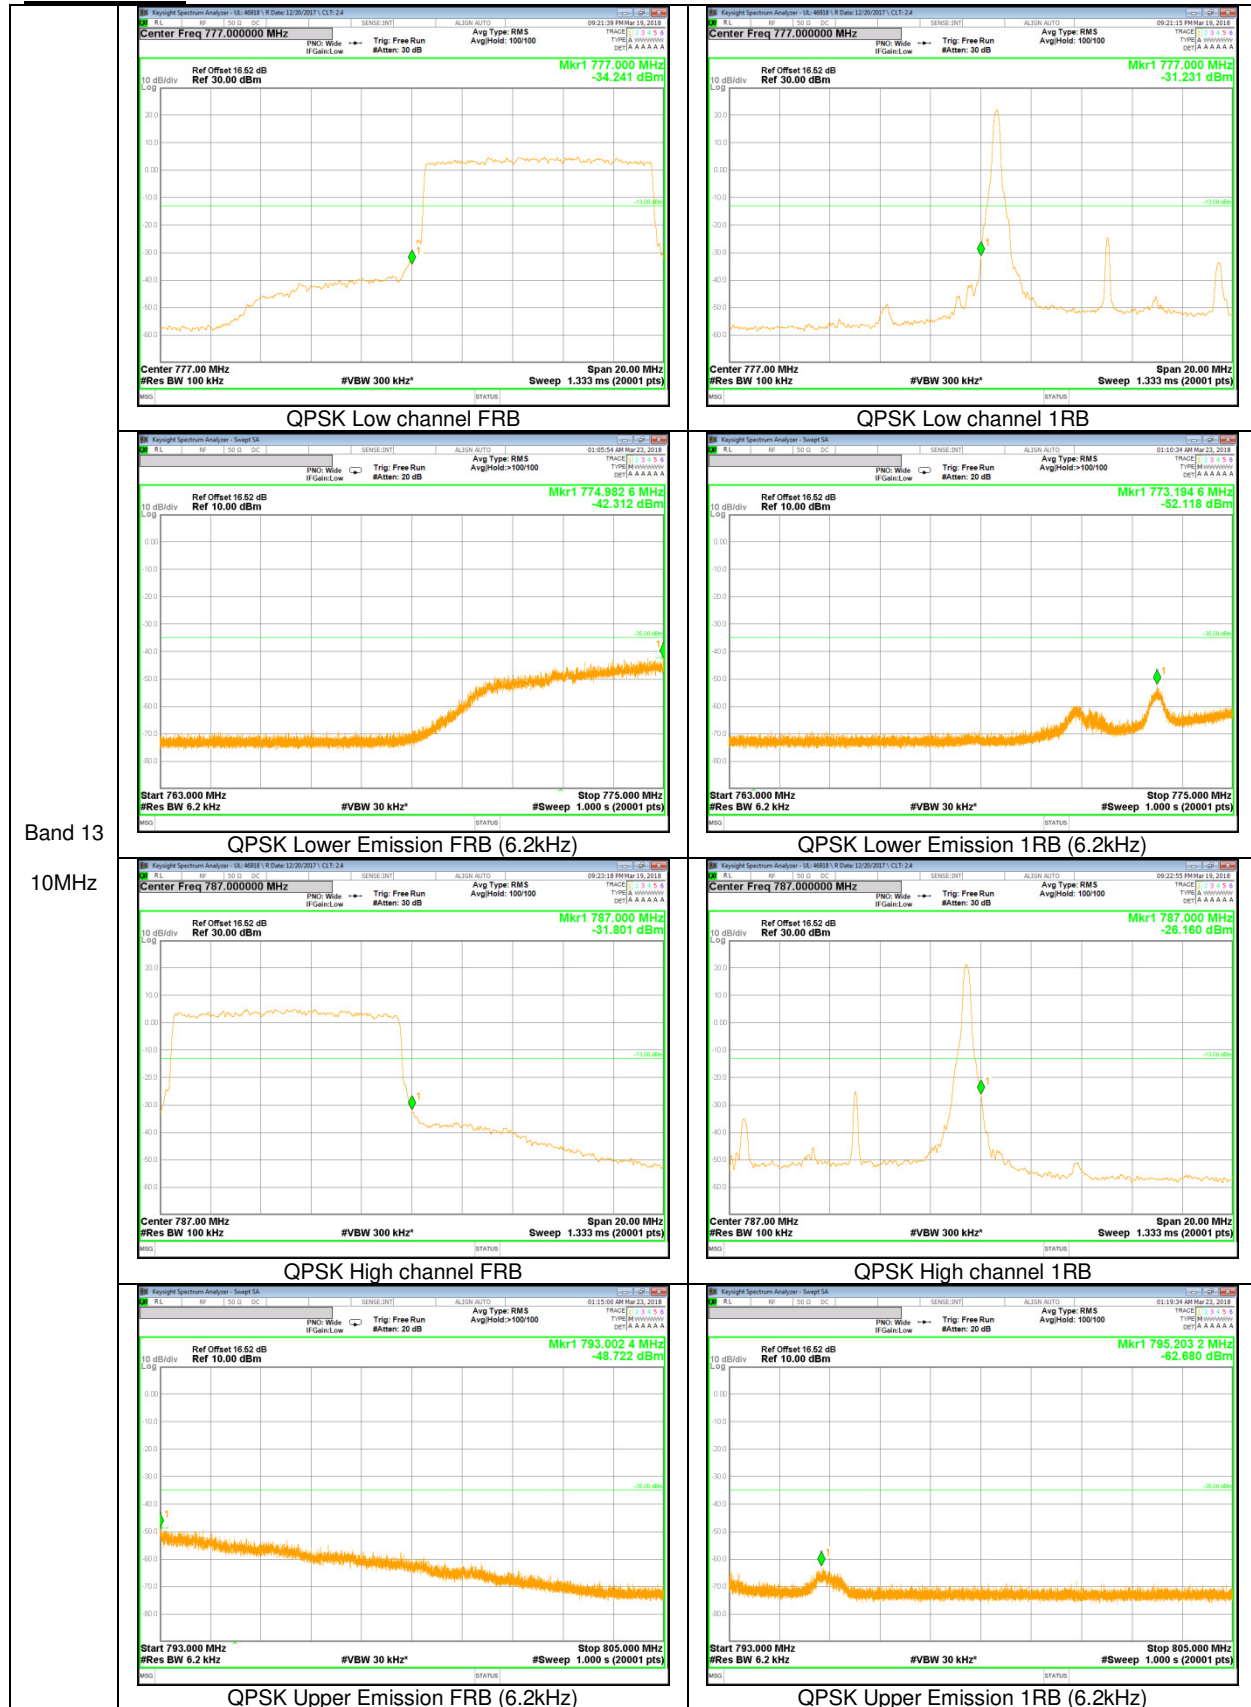

LTE Band 66

Band 66
 15MHz

Band 66
 10MHz

Band 66
 1.4MHz

LTE Band 2

Band 2
20MHz

Band 2
15MHz

Band 2
10MHz

Band 2
 3MHz

Band 2
 1.4MHz

LTE Band 13

Band 13
 10MHz