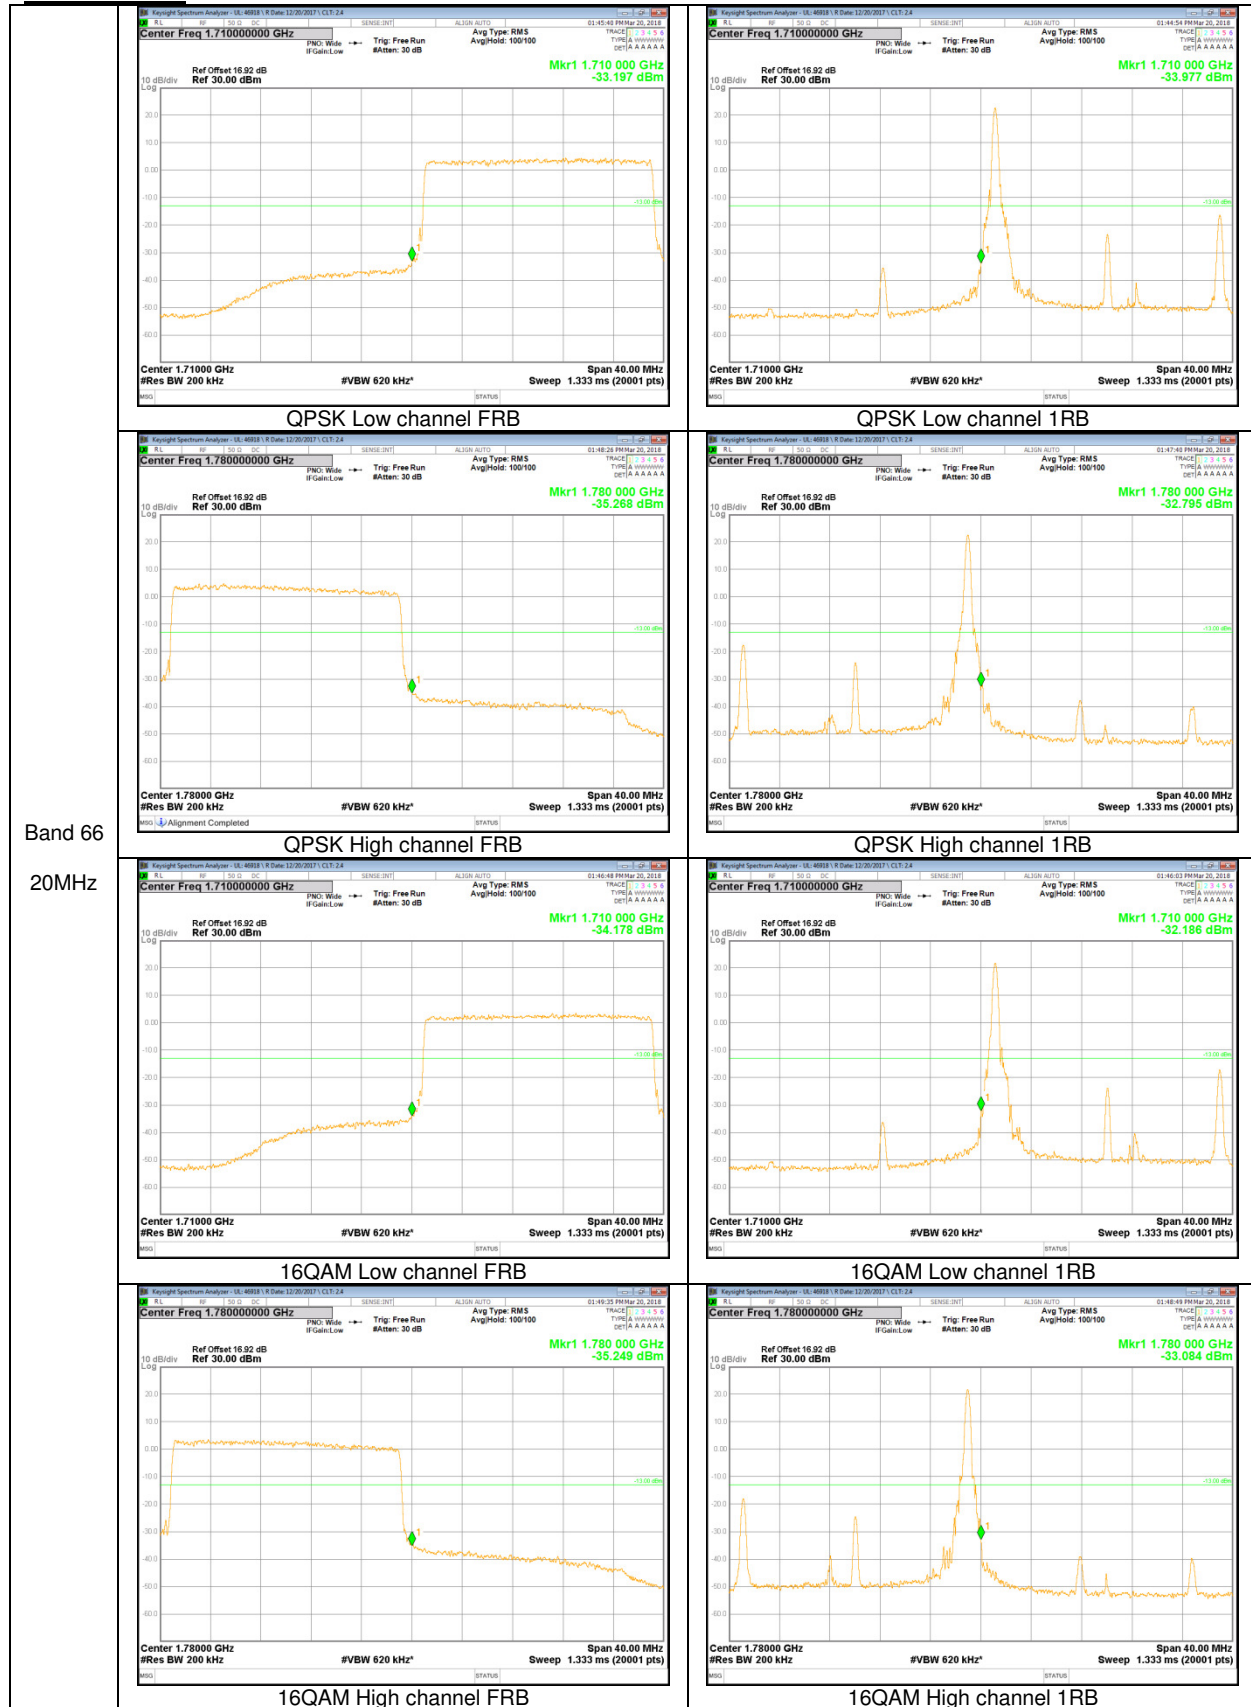

LTE Band 66

Band 66
 15MHz

Band 66
 10MHz

Band 66
 1.4MHz

LTE Band 2

Band 2
20MHz

Band 2
15MHz

Band 2
10MHz

Band 2
 3MHz

Band 2
 1.4MHz

LTE Band 13

Band 13
 10MHz