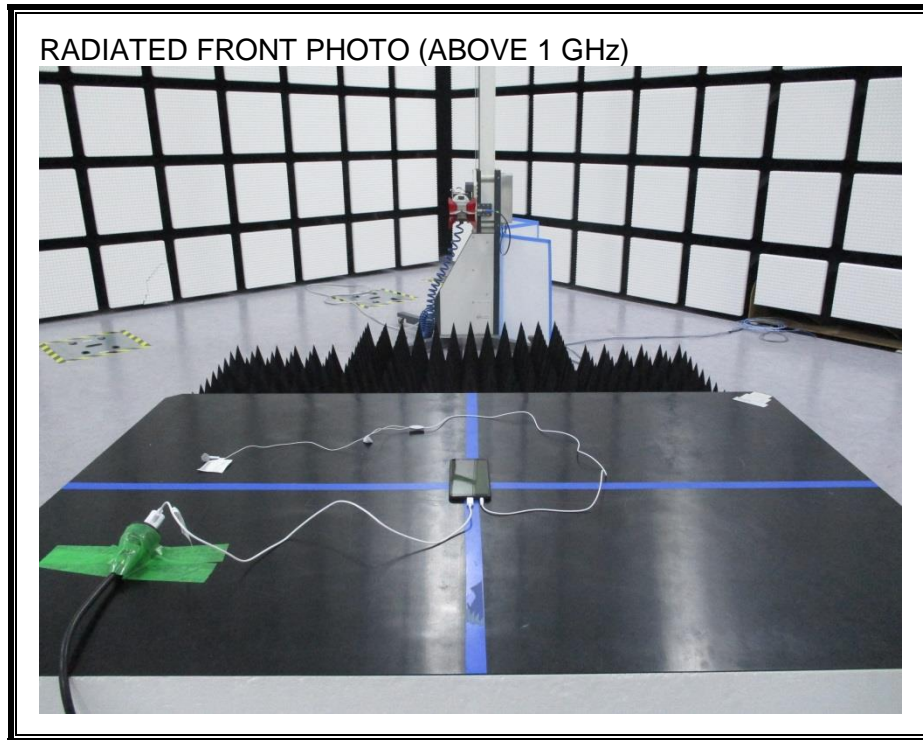

11. SETUP PHOTOS

ANTENNA PORT CONDUCTED RF MEASUREMENT SETUP

RADIATED RF MEASUREMENT SETUP (BELOW 1 GHz)

RADIATED RF MEASUREMENT SETUP (ABOVE 1 GHz 850/1700/2600 X)

RADIATED RF MEASUREMENT SETUP (ABOVE 1 GHz 1900/700 Z)

RADIATED RF MEASUREMENT SETUP FOR PORTABLE CONFIGURATION

ENVIRONMENTAL CHAMBER PHOTO

END OF REPORT