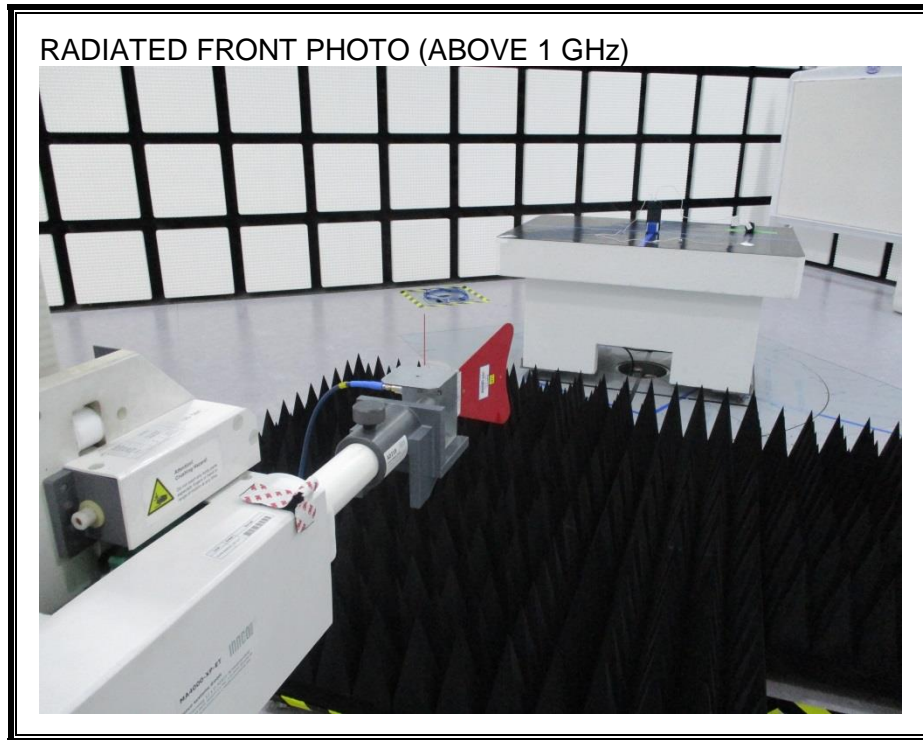

11. SETUP PHOTOS

ANTENNA PORT CONDUCTED RF MEASUREMENT SETUP

RADIATED RF MEASUREMENT SETUP (BELOW 1 GHz)

RADIATED RF MEASUREMENT SETUP (ABOVE 1 GHz 850/1700/2600 X)

RADIATED RF MEASUREMENT SETUP (ABOVE 1 GHz 1900/700 Z)

RADIATED RF MEASUREMENT SETUP FOR PORTABLE CONFIGURATION

ENVIRONMENTAL CHAMBER PHOTO

END OF REPORT