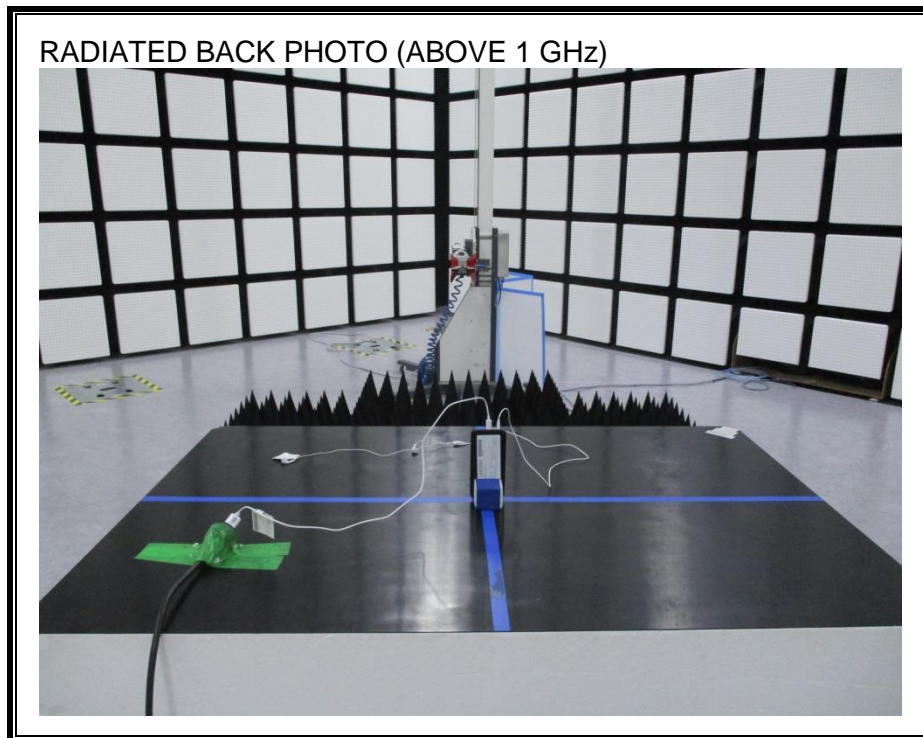

11. SETUP PHOTOS

ANTENNA PORT CONDUCTED RF MEASUREMENT SETUP

RADIATED RF MEASUREMENT SETUP (BELOW 1 GHz)

RADIATED RF MEASUREMENT SETUP (ABOVE 1 GHz 850/1700/2600 X)

RADIATED RF MEASUREMENT SETUP (ABOVE 1 GHz 1900/700 Z)

RADIATED RF MEASUREMENT SETUP FOR PORTABLE CONFIGURATION

ENVIRONMENTAL CHAMBER PHOTO

END OF REPORT