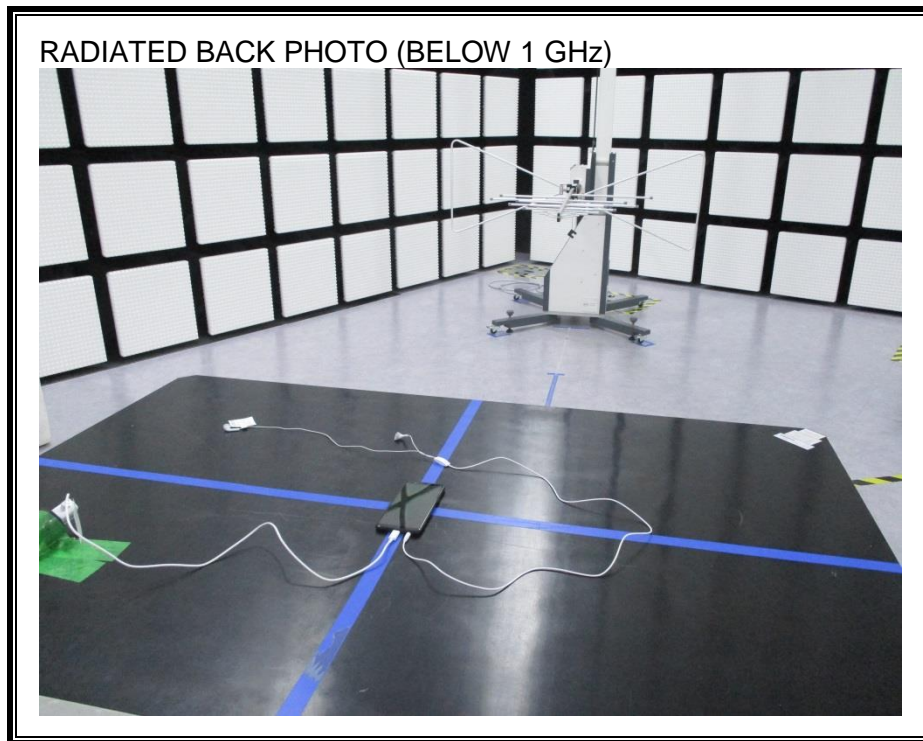

11. SETUP PHOTOS

ANTENNA PORT CONDUCTED RF MEASUREMENT SETUP

RADIATED RF MEASUREMENT SETUP (BELOW 1 GHz)

RADIATED RF MEASUREMENT SETUP (ABOVE 1 GHz 850/1700/2600 X)

RADIATED RF MEASUREMENT SETUP (ABOVE 1 GHz 1900/700 Z)

RADIATED RF MEASUREMENT SETUP FOR PORTABLE CONFIGURATION

ENVIRONMENTAL CHAMBER PHOTO

END OF REPORT