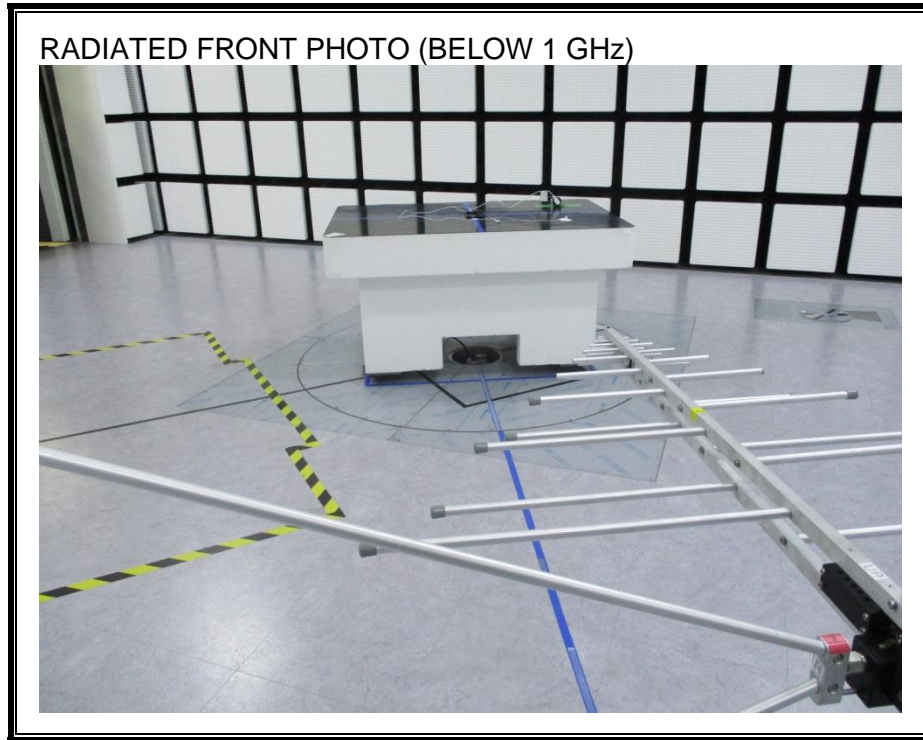

11. SETUP PHOTOS

ANTENNA PORT CONDUCTED RF MEASUREMENT SETUP

RADIATED RF MEASUREMENT SETUP (BELOW 1 GHz)

RADIATED RF MEASUREMENT SETUP (ABOVE 1 GHz 850/1700/2600 X)

RADIATED RF MEASUREMENT SETUP (ABOVE 1 GHz 1900/700 Z)

RADIATED RF MEASUREMENT SETUP FOR PORTABLE CONFIGURATION

ENVIRONMENTAL CHAMBER PHOTO

END OF REPORT