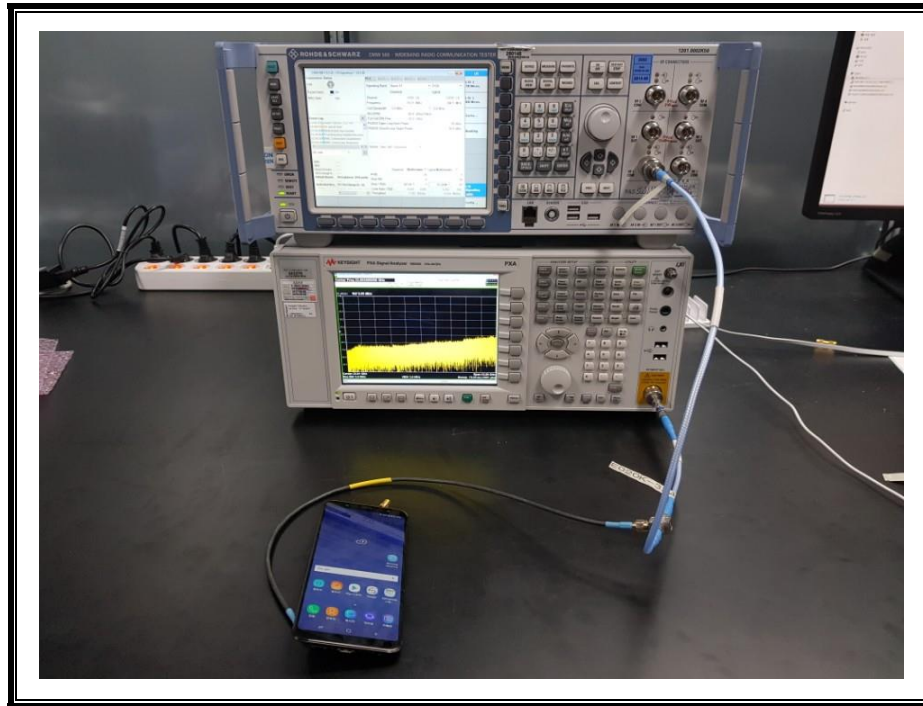

11. SETUP PHOTOS

ANTENNA PORT CONDUCTED RF MEASUREMENT SETUP

RADIATED RF MEASUREMENT SETUP (BELOW 1 GHz)

RADIATED RF MEASUREMENT SETUP (ABOVE 1 GHz 850/1700/2600 X)

RADIATED RF MEASUREMENT SETUP (ABOVE 1 GHz 1900/700 Z)

RADIATED RF MEASUREMENT SETUP FOR PORTABLE CONFIGURATION

ENVIRONMENTAL CHAMBER PHOTO

END OF REPORT