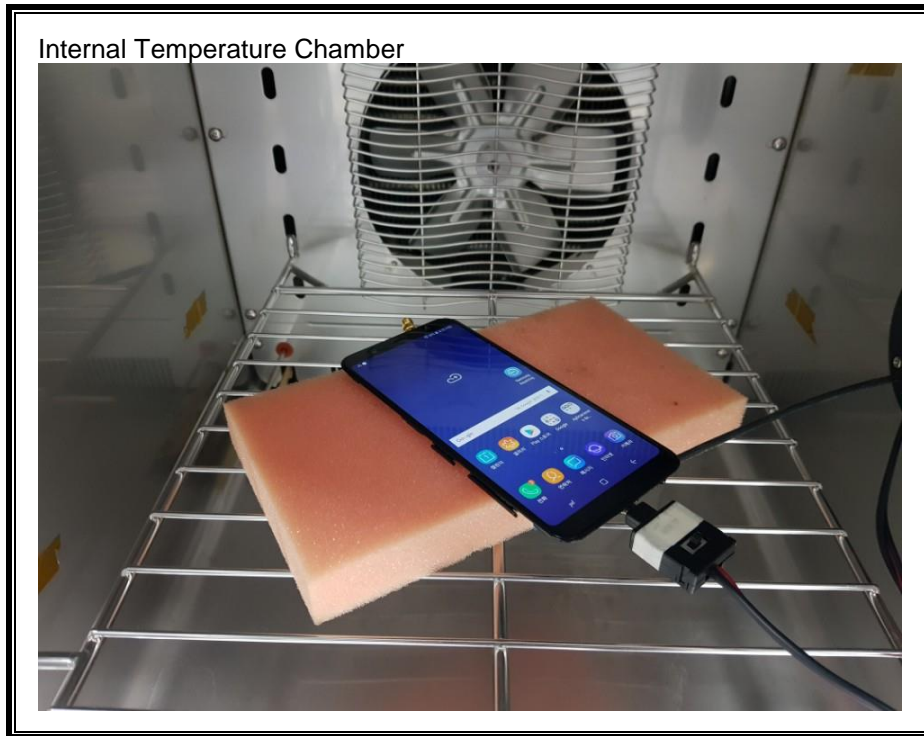

11. SETUP PHOTOS

ANTENNA PORT CONDUCTED RF MEASUREMENT SETUP

RADIATED RF MEASUREMENT SETUP (BELOW 1 GHz)

RADIATED RF MEASUREMENT SETUP (ABOVE 1 GHz 850/1700/2600 X)

RADIATED RF MEASUREMENT SETUP (ABOVE 1 GHz 1900/700 Z)

RADIATED RF MEASUREMENT SETUP FOR PORTABLE CONFIGURATION

ENVIRONMENTAL CHAMBER PHOTO

END OF REPORT