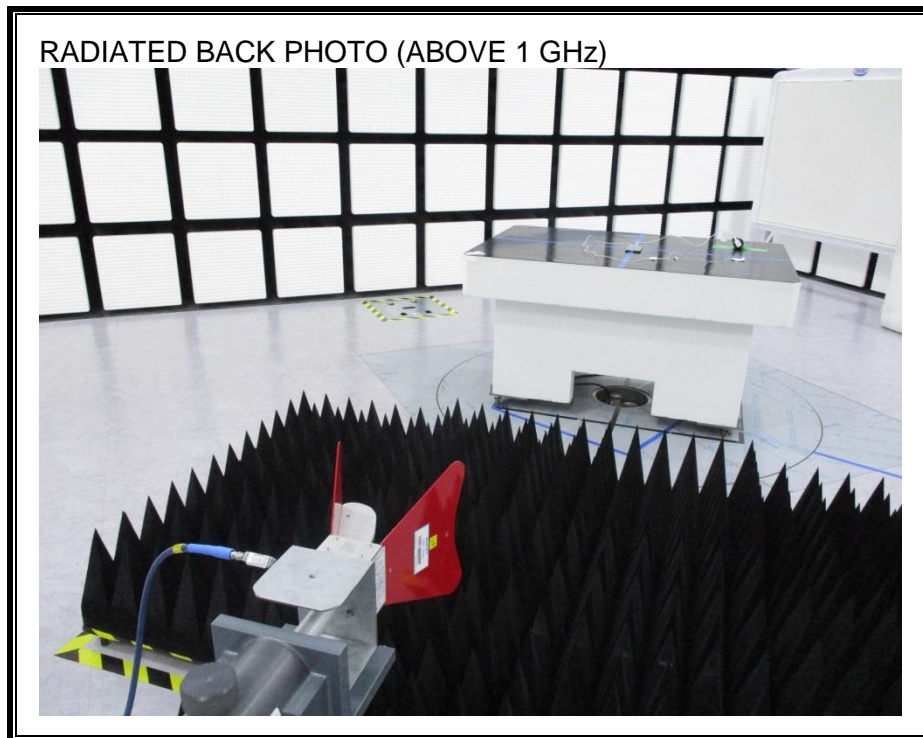

11. SETUP PHOTOS

ANTENNA PORT CONDUCTED RF MEASUREMENT SETUP

RADIATED RF MEASUREMENT SETUP (BELOW 1 GHz)

RADIATED RF MEASUREMENT SETUP (ABOVE 1 GHz 850/1700/2600 X)

RADIATED RF MEASUREMENT SETUP (ABOVE 1 GHz 1900/700 Z)

RADIATED RF MEASUREMENT SETUP FOR PORTABLE CONFIGURATION

ENVIRONMENTAL CHAMBER PHOTO

END OF REPORT