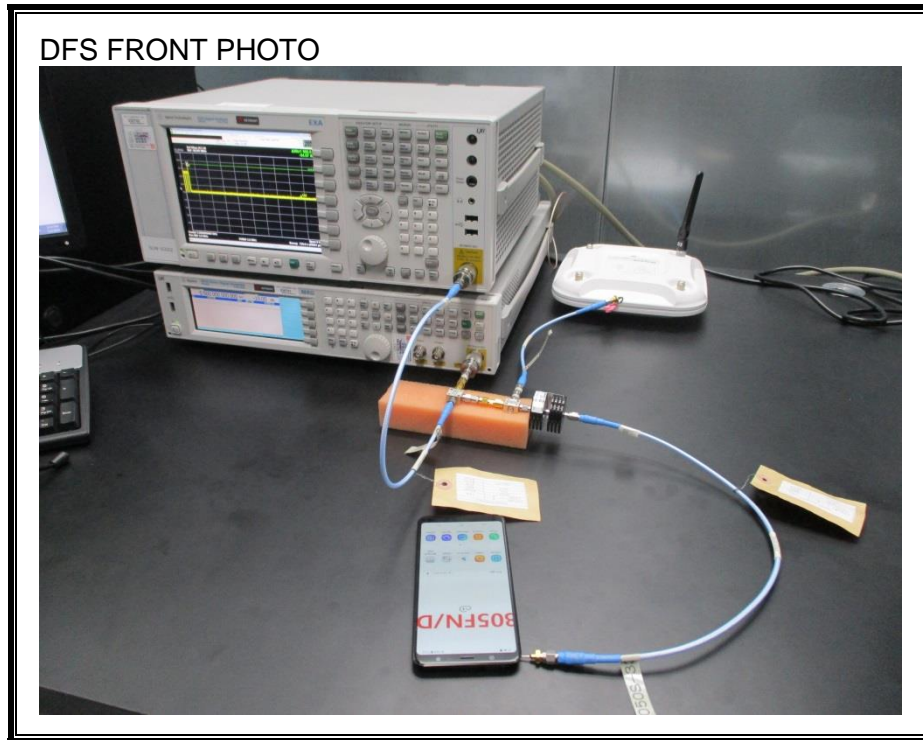

15. SETUP PHOTOS

ANTENNA PORT CONDUCTED RF MEASUREMENT SETUP

RADIATED RF MEASUREMENT SETUP (BELOW 1 GHz)

RADIATED RF MEASUREMENT SETUP (ABOVE 1 GHz)

RADIATED RF MEASUREMENT SETUP FOR PORTABLE CONFIGURATION

POWERLINE CONDUCTED EMISSIONS MEASUREMENT SETUP

DYNAMIC FREQUENCY SELECTION MEASUREMENT SETUP

END OF REPORT