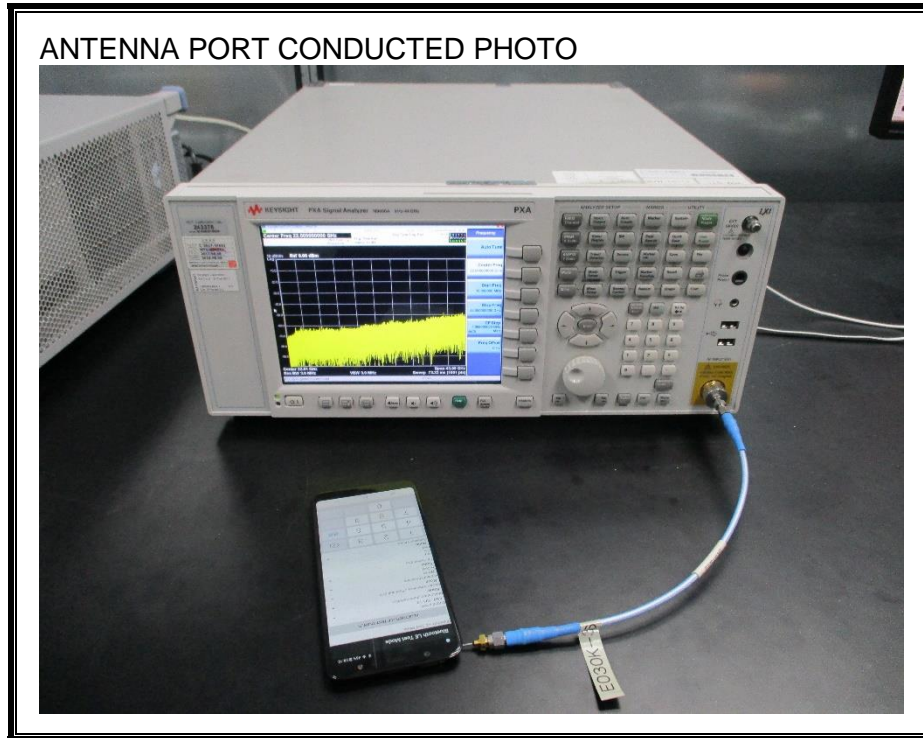

13. SETUP PHOTOS

ANTENNA PORT CONDUCTED RF MEASUREMENT SETUP

RADIATED RF MEASUREMENT SETUP (BELOW 1 GHz)

RADIATED RF MEASUREMENT SETUP FOR PORTABLE CONFIGURATION

POWERLINE CONDUCTED EMISSIONS MEASUREMENT SETUP