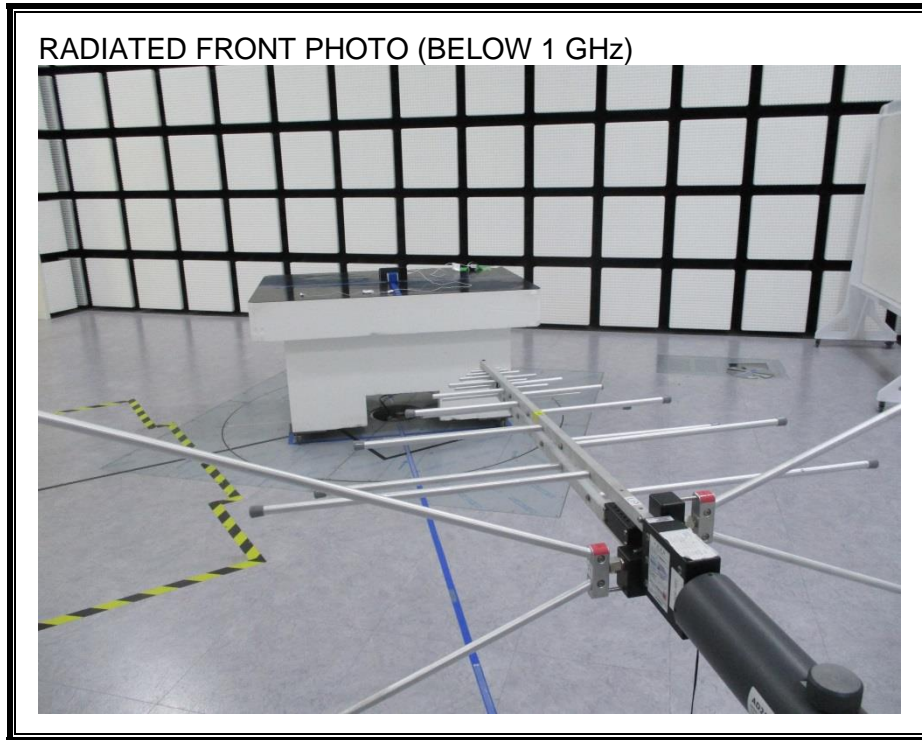

13. SETUP PHOTOS

ANTENNA PORT CONDUCTED RF MEASUREMENT SETUP

RADIATED RF MEASUREMENT SETUP (BELOW 1 GHz)

RADIATED RF MEASUREMENT SETUP FOR PORTABLE CONFIGURATION

POWERLINE CONDUCTED EMISSIONS MEASUREMENT SETUP