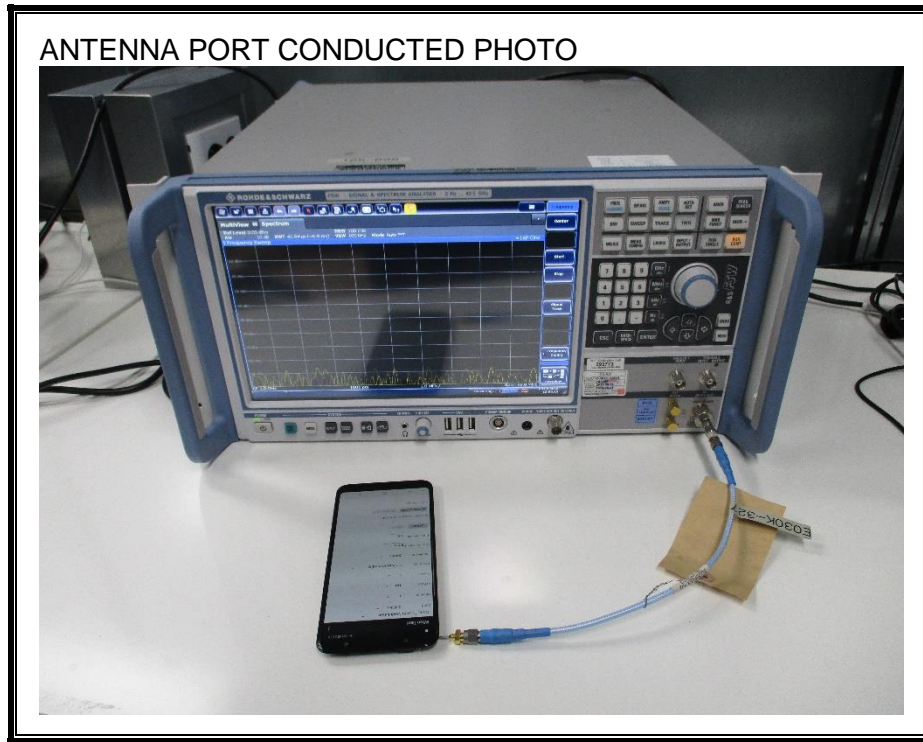

13. SETUP PHOTOS

ANTENNA PORT CONDUCTED RF MEASUREMENT SETUP

RADIATED RF MEASUREMENT SETUP (BELOW 1 GHz)

RADIATED RF MEASUREMENT SETUP (ABOVE 1 GHz)

X-AXIS FRONT PHOTO

Y-AXIS FRONT PHOTO

POWERLINE CONDUCTED EMISSIONS MEASUREMENT SETUP