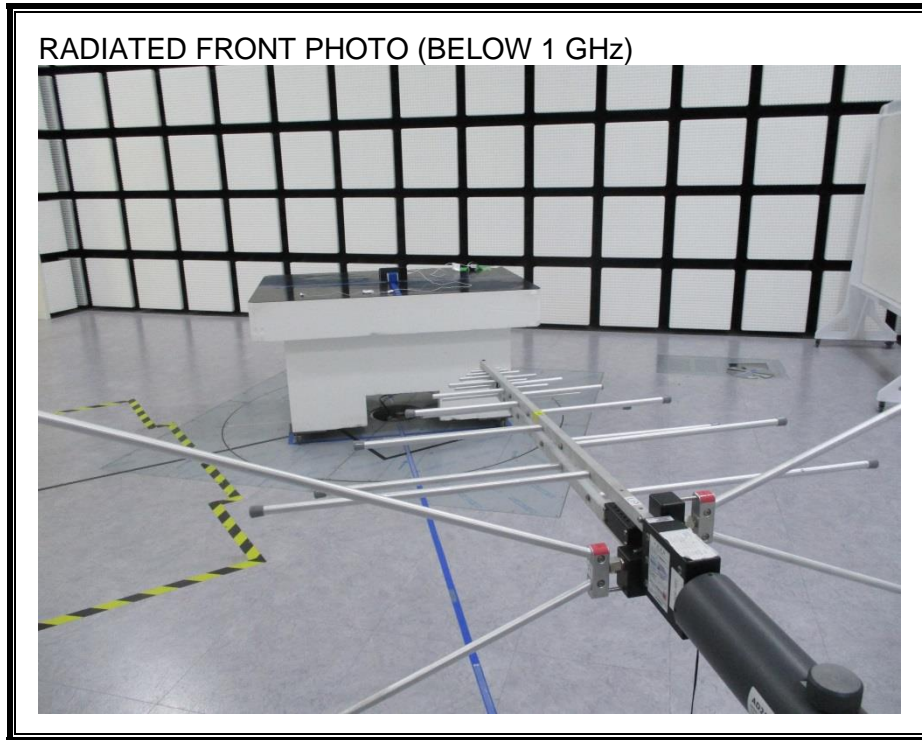

13. SETUP PHOTOS

ANTENNA PORT CONDUCTED RF MEASUREMENT SETUP

RADIATED RF MEASUREMENT SETUP (BELOW 1 GHz)

RADIATED RF MEASUREMENT SETUP (ABOVE 1 GHz)

RADIATED RF MEASUREMENT SETUP FOR PORTABLE CONFIGURATION

POWERLINE CONDUCTED EMISSIONS MEASUREMENT SETUP

END OF REPORT