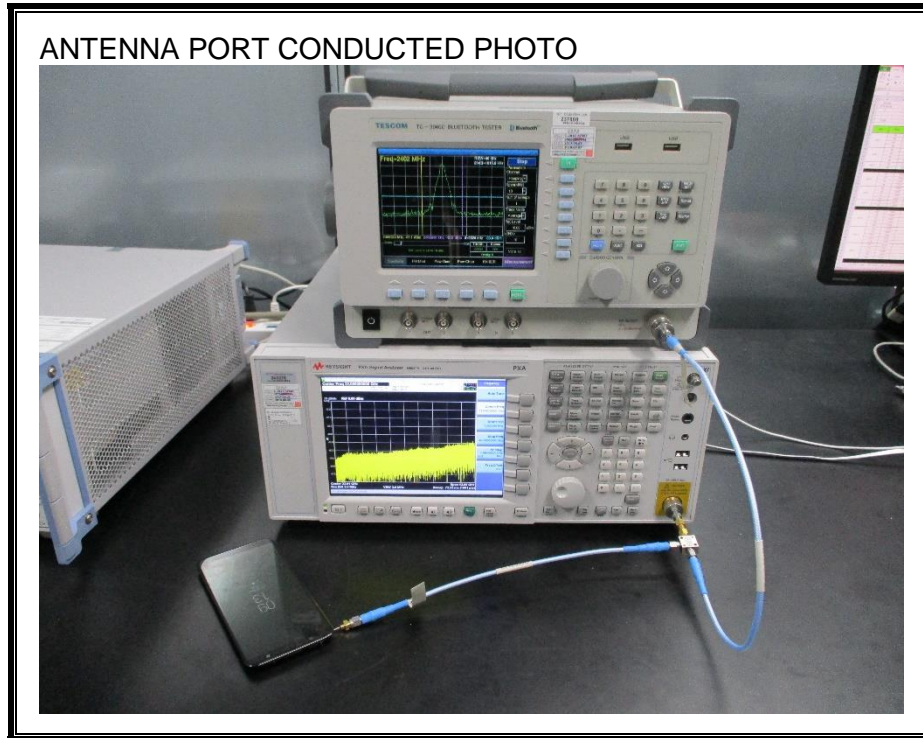

13. SETUP PHOTOS

ANTENNA PORT CONDUCTED RF MEASUREMENT SETUP

RADIATED RF MEASUREMENT SETUP (BELOW 1 GHz)

RADIATED RF MEASUREMENT SETUP (ABOVE 1 GHz)

RADIATED RF MEASUREMENT SETUP FOR PORTABLE CONFIGURATION

POWERLINE CONDUCTED EMISSIONS MEASUREMENT SETUP

END OF REPORT