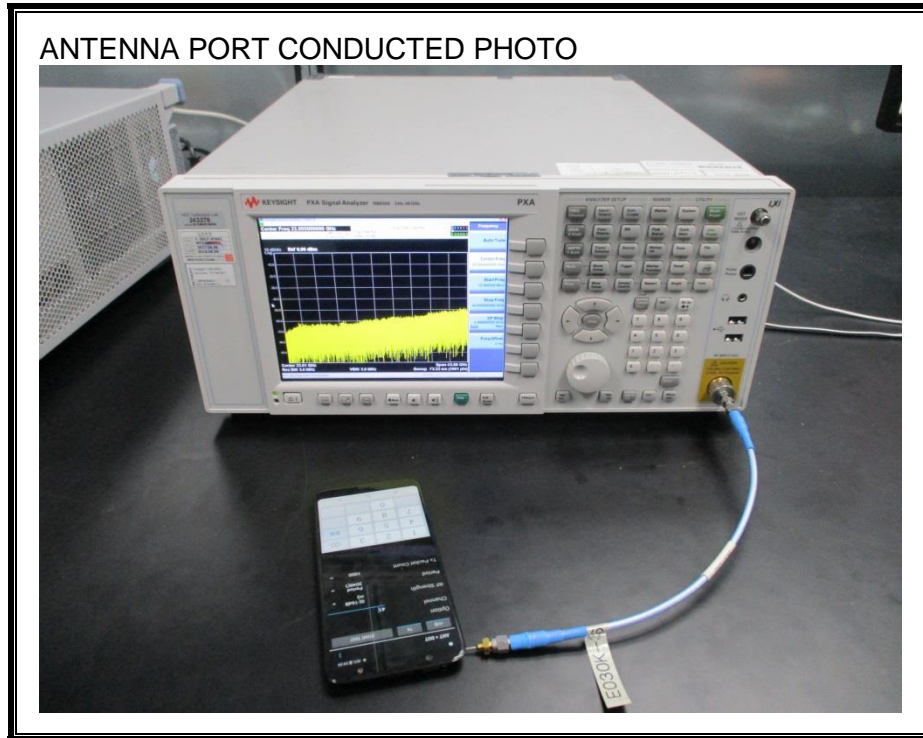

9. SETUP PHOTOS

ANTENNA PORT CONDUCTED RF MEASUREMENT SETUP

RADIATED RF MEASUREMENT SETUP (BELOW 1 GHz)

RADIATED RF MEASUREMENT SETUP (ABOVE 1 GHz)

RADIATED RF MEASUREMENT SETUP FOR PORTABLE CONFIGURATION

POWERLINE CONDUCTED EMISSIONS MEASUREMENT SETUP

END OF REPORT