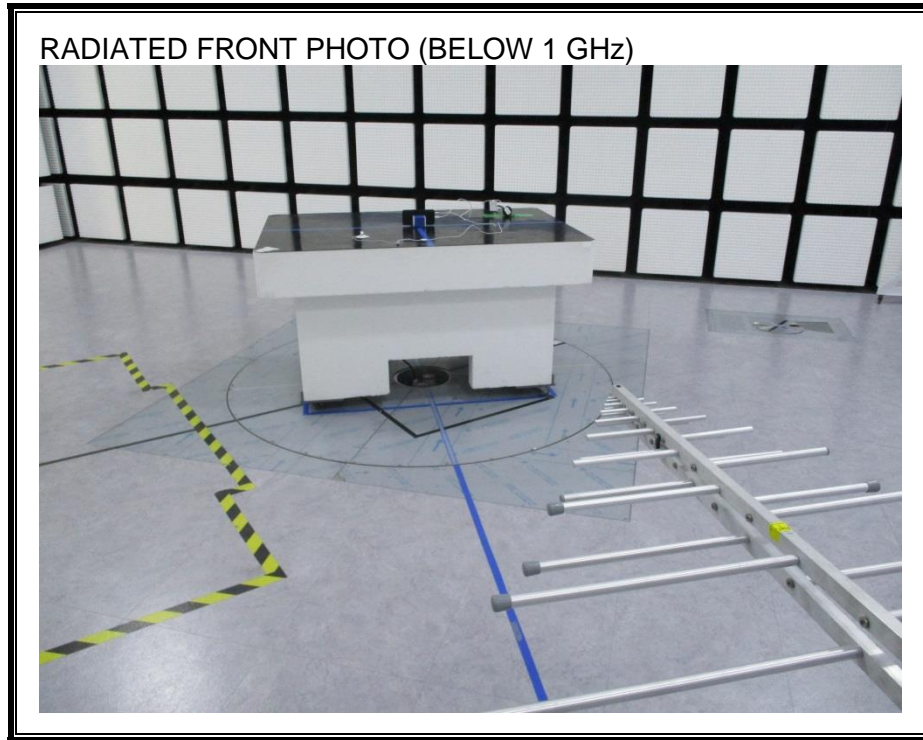

9. SETUP PHOTOS

ANTENNA PORT CONDUCTED RF MEASUREMENT SETUP

RADIATED RF MEASUREMENT SETUP (BELOW 1 GHz)

RADIATED RF MEASUREMENT SETUP (ABOVE 1 GHz)

RADIATED RF MEASUREMENT SETUP FOR PORTABLE CONFIGURATION

POWERLINE CONDUCTED EMISSIONS MEASUREMENT SETUP

END OF REPORT