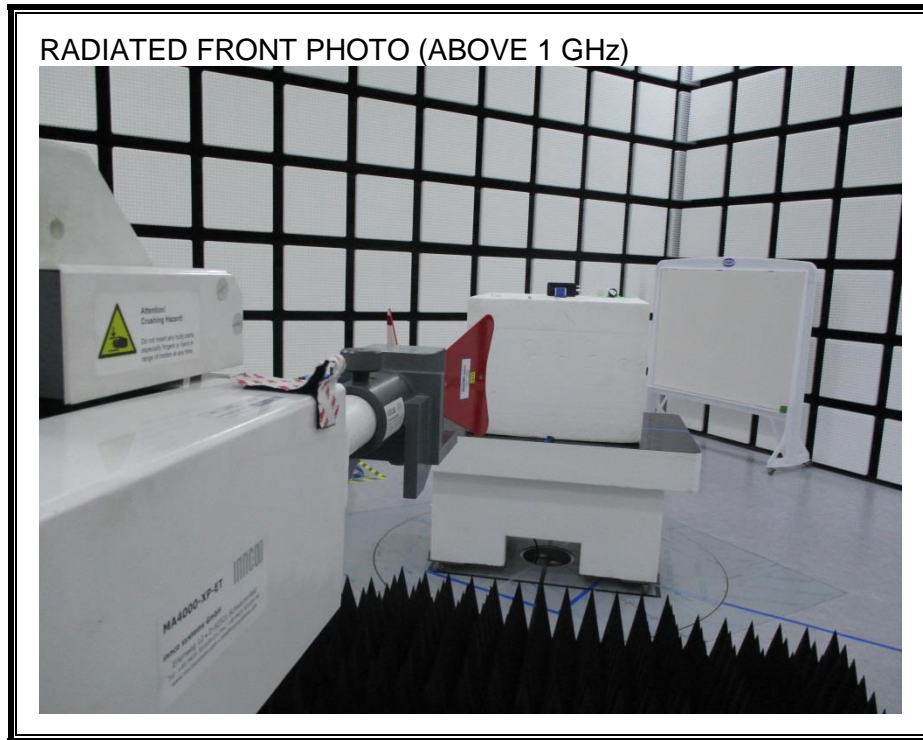

9. SETUP PHOTOS

ANTENNA PORT CONDUCTED RF MEASUREMENT SETUP

RADIATED RF MEASUREMENT SETUP (BELOW 1 GHz)

RADIATED RF MEASUREMENT SETUP (ABOVE 1 GHz)

RADIATED RF MEASUREMENT SETUP FOR PORTABLE CONFIGURATION

POWERLINE CONDUCTED EMISSIONS MEASUREMENT SETUP

END OF REPORT