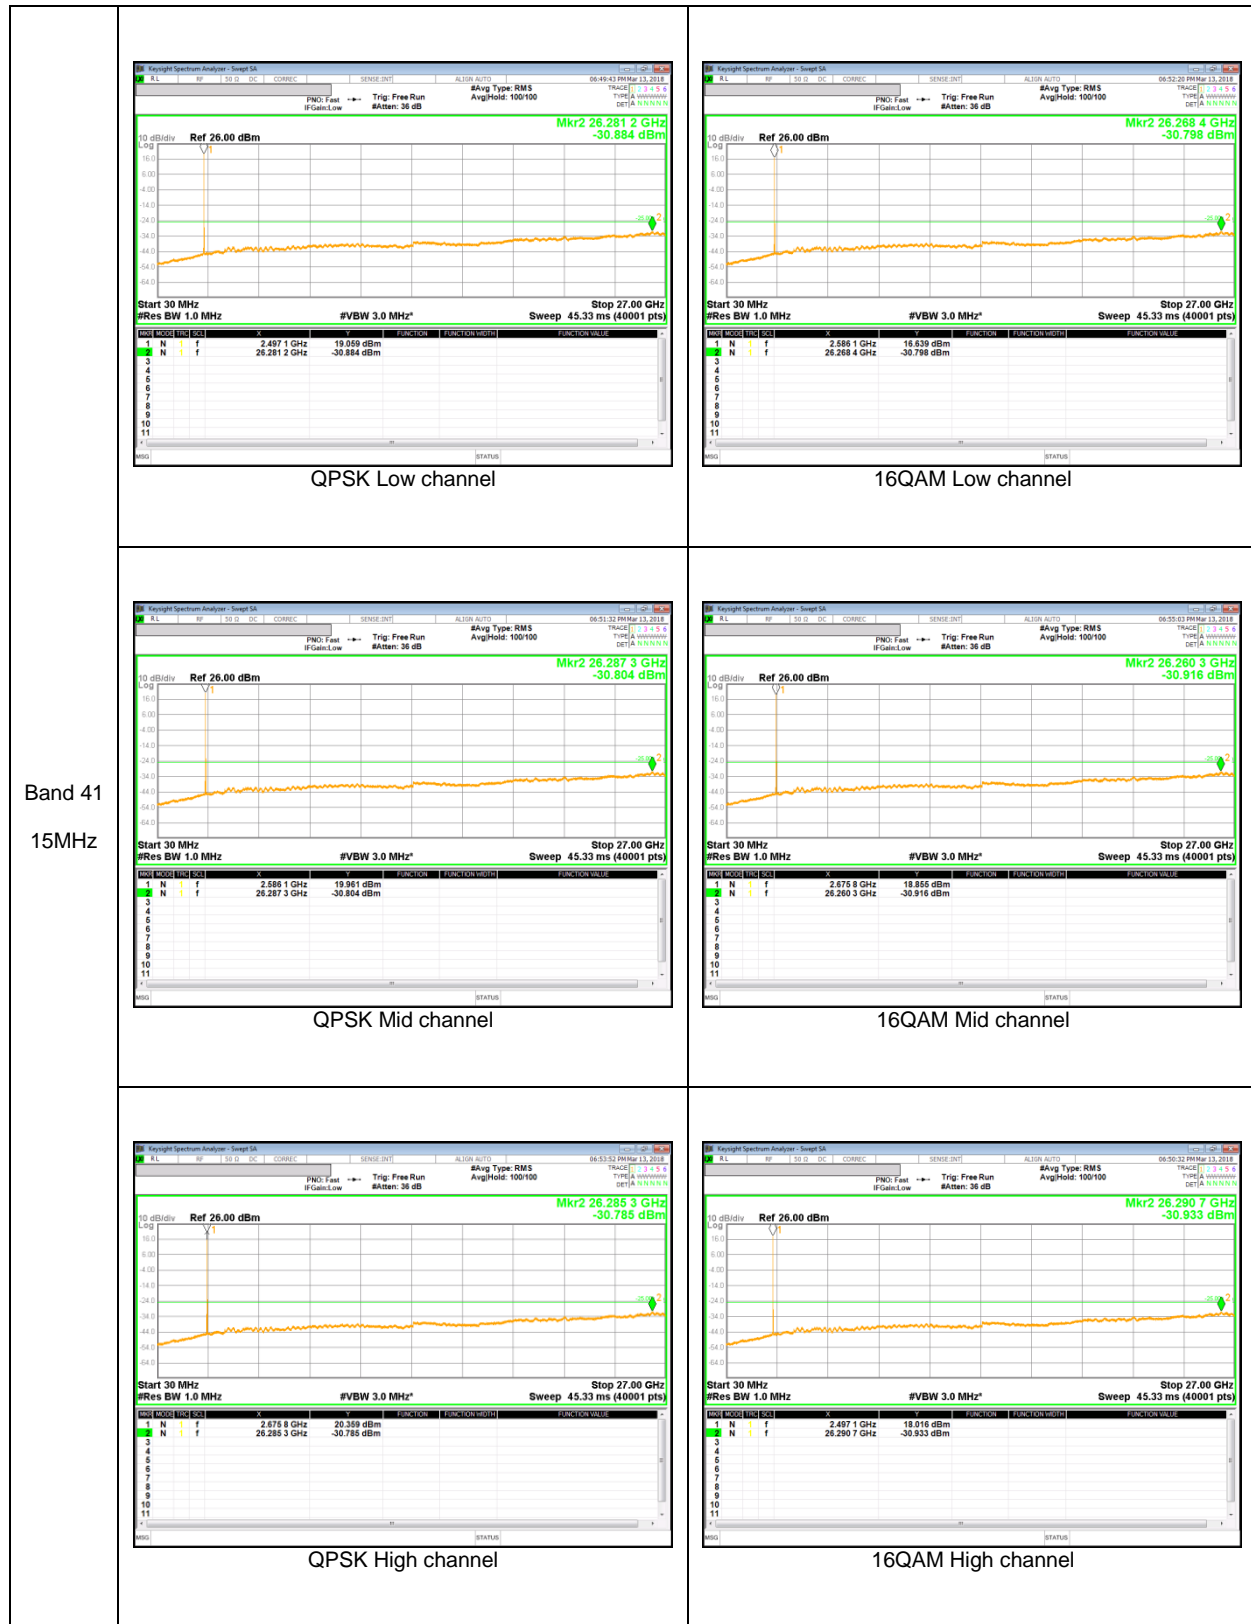

LTE Band 5

LTE Band 5
10MHz

LTE
 Band 5
 3MHz

QPSK Low channel

16QAM Low channel

QPSK Mid channel

16QAM Mid channel

QPSK High channel

16QAM High channel

LTE Band 41

LTE Band 66

Band 66
 10MHz

QPSK Low channel

16QAM Low channel

QPSK Mid channel

16QAM Mid channel

QPSK High channel

16QAM High channel