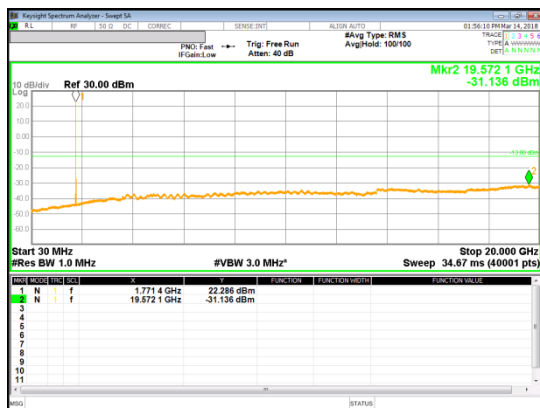

16QAM High channel

LTE Band 41

LTE Band 66

Band 66
 10MHz

QPSK Low channel

16QAM Low channel

QPSK Mid channel

16QAM Mid channel

QPSK High channel

16QAM High channel