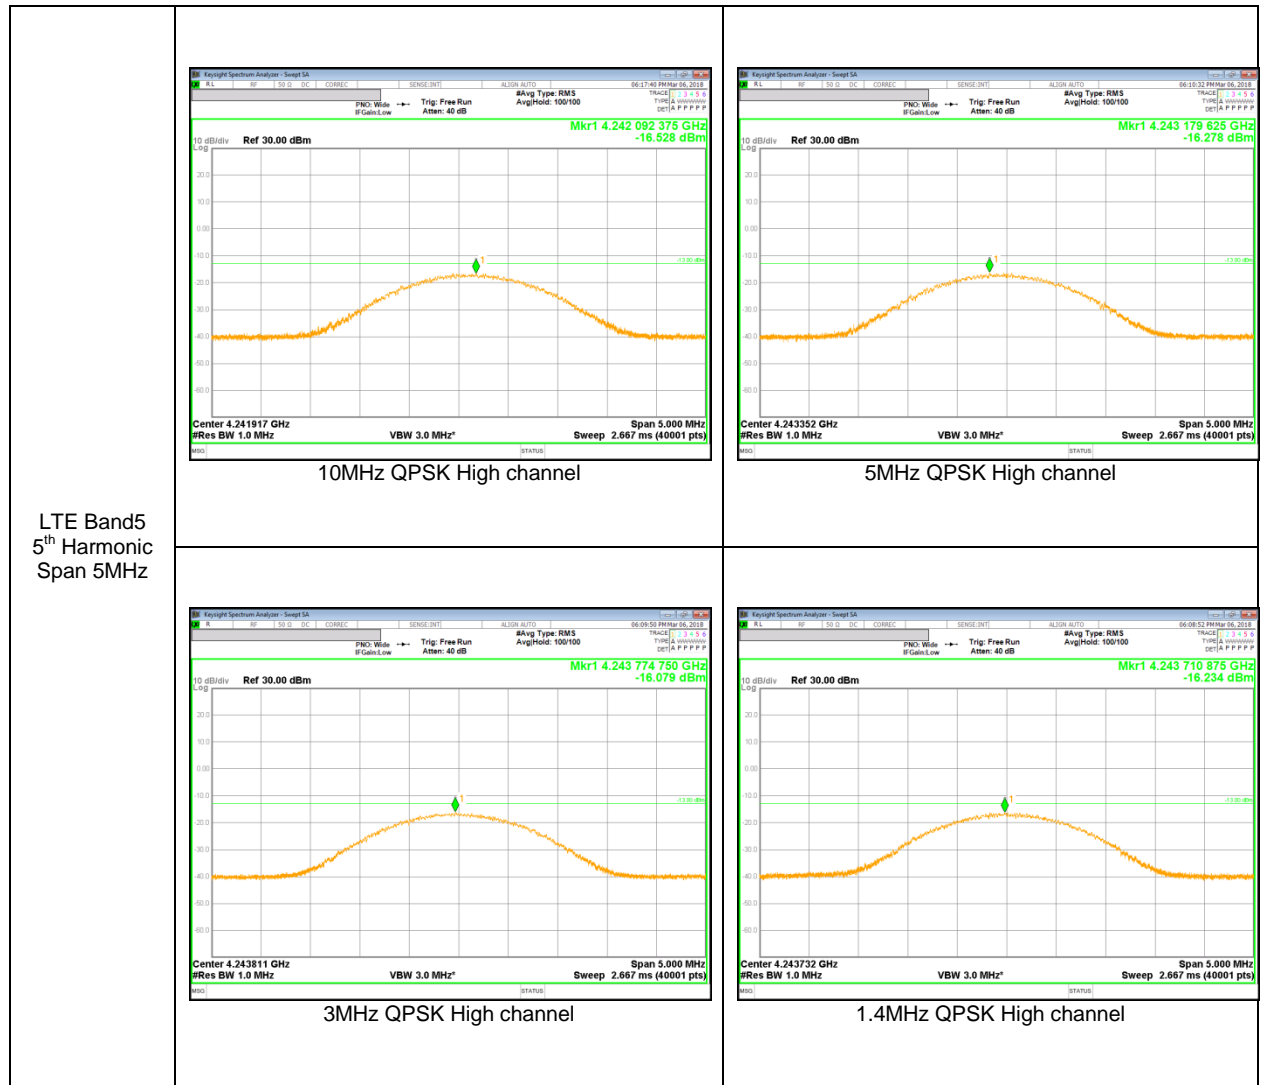

LTE Band 5

LTE Band 5
10MHz

LTE
 Band 5
 3MHz

QPSK Low channel

16QAM Low channel

QPSK Mid channel

16QAM Mid channel

QPSK High channel

16QAM High channel

LTE Band 41

LTE Band 66

Band 66
 10MHz

QPSK Low channel

16QAM Low channel

QPSK Mid channel

16QAM Mid channel

QPSK High channel

16QAM High channel