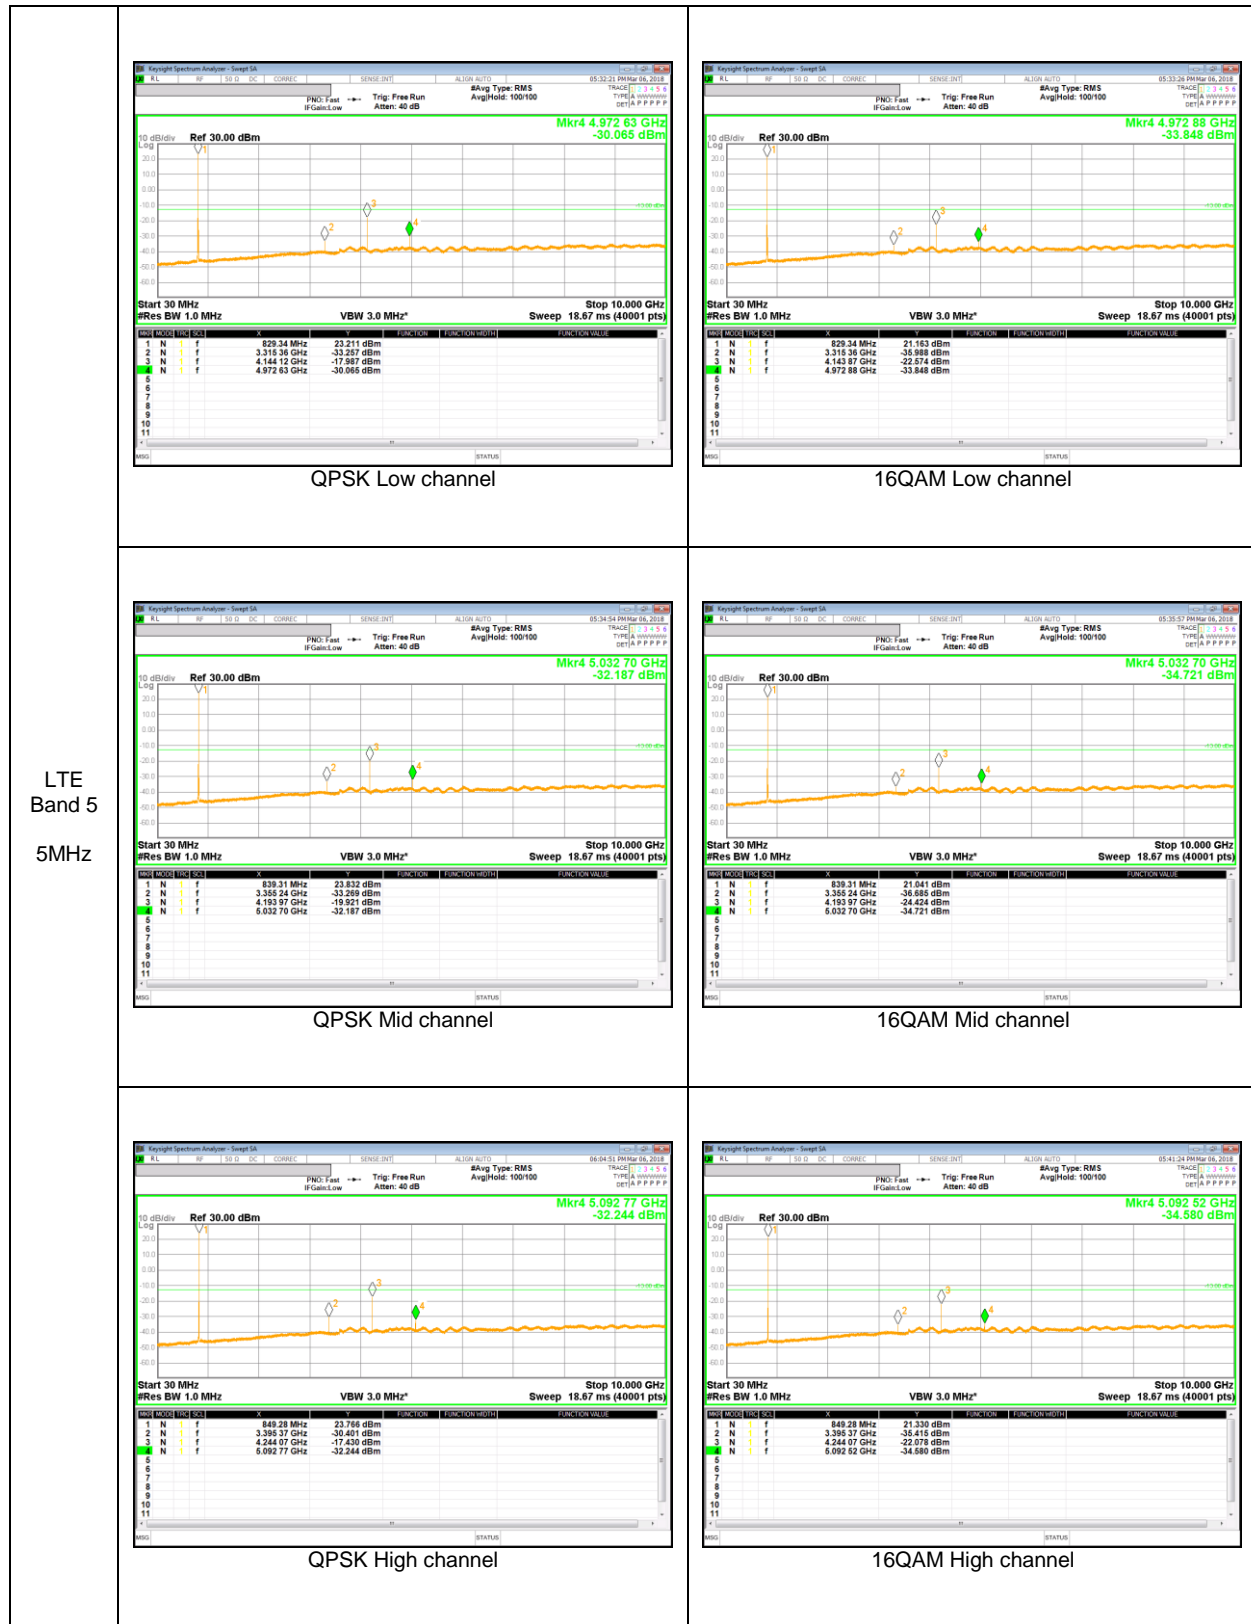

LTE Band 5

LTE Band 5
10MHz

LTE
 Band 5
 3MHz

QPSK Low channel

16QAM Low channel

QPSK Mid channel

16QAM Mid channel

QPSK High channel

16QAM High channel

LTE Band 41

LTE Band 66

Band 66
 10MHz

QPSK Low channel

16QAM Low channel

QPSK Mid channel

16QAM Mid channel

QPSK High channel

16QAM High channel