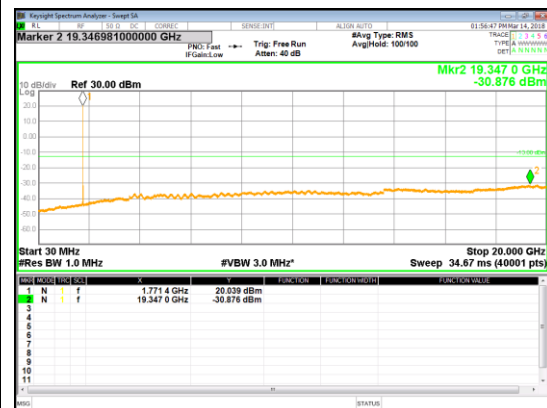

16QAM High channel

LTE Band 41

LTE Band 66

Band 66
 10MHz

QPSK Low channel

16QAM Low channel

QPSK Mid channel

16QAM Mid channel

QPSK High channel

16QAM High channel