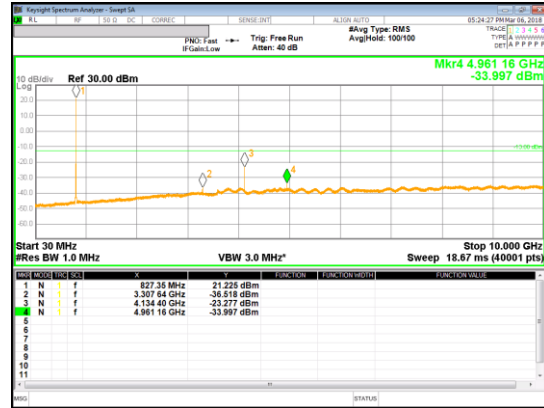

LTE Band 5

LTE Band 5
10MHz

LTE
 Band 5
 3MHz

QPSK Low channel

16QAM Low channel

QPSK Mid channel

16QAM Mid channel

QPSK High channel

16QAM High channel

LTE Band 41

LTE Band 66

Band 66
 10MHz

QPSK Low channel

16QAM Low channel

QPSK Mid channel

16QAM Mid channel