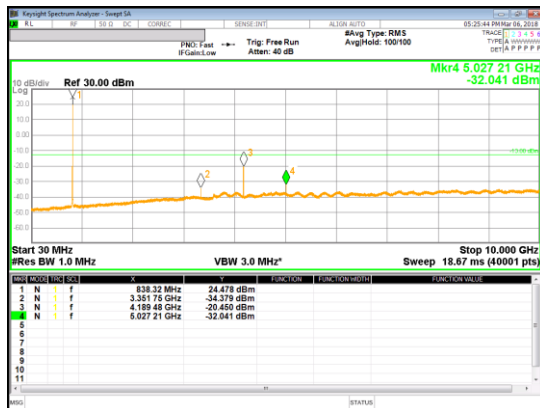

LTE Band 5

LTE Band 5
10MHz

LTE
 Band 5
 3MHz

QPSK Low channel

16QAM Low channel

QPSK Mid channel

16QAM Mid channel

QPSK High channel

16QAM High channel

LTE Band 41

LTE Band 66

Band 66
 10MHz

QPSK Low channel

16QAM Low channel

QPSK Mid channel

16QAM Mid channel