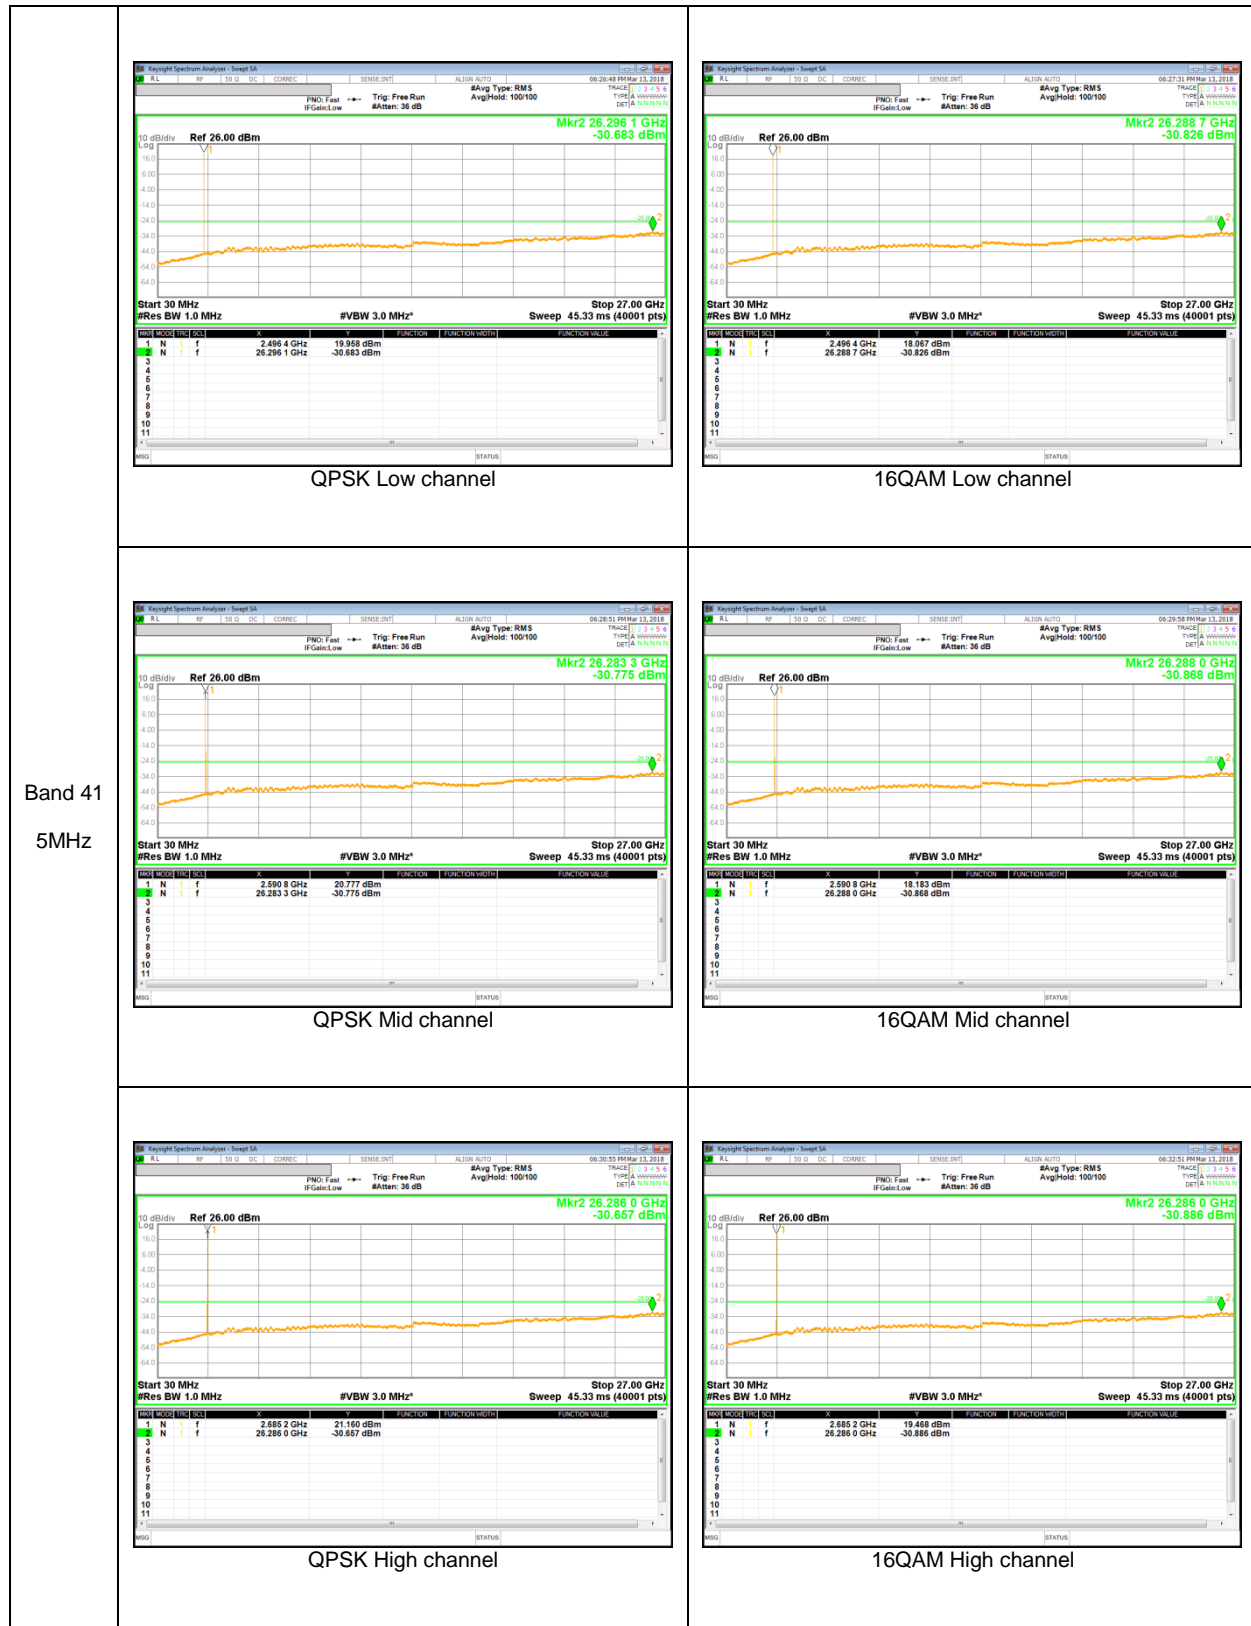

LTE Band 5

LTE Band 5
10MHz

LTE
 Band 5
 3MHz

QPSK Low channel

16QAM Low channel

QPSK Mid channel

16QAM Mid channel

QPSK High channel

16QAM High channel

LTE Band 41

LTE Band 66

Band 66
 10MHz

QPSK Low channel

16QAM Low channel

QPSK Mid channel

16QAM Mid channel

QPSK High channel

16QAM High channel