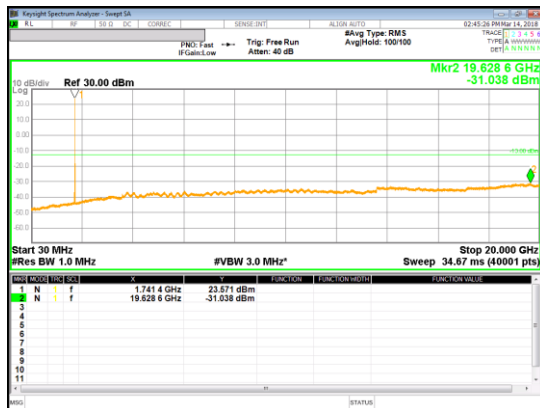

16QAM High channel

LTE Band 41

LTE Band 66

Band 66
 10MHz

QPSK Low channel

16QAM Low channel

QPSK Mid channel

16QAM Mid channel

QPSK High channel

16QAM High channel