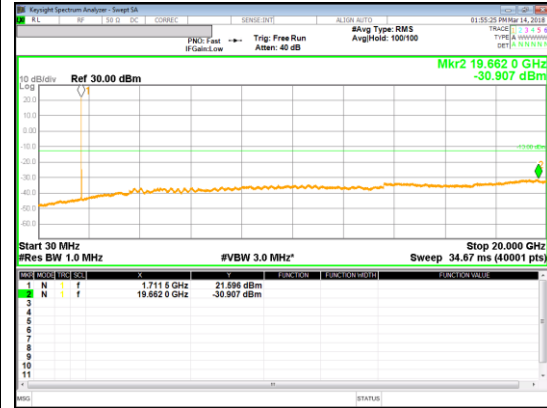

16QAM High channel

LTE Band 41

LTE Band 66

Band 66
 10MHz

QPSK Low channel

16QAM Low channel

QPSK Mid channel

16QAM Mid channel

QPSK High channel

16QAM High channel