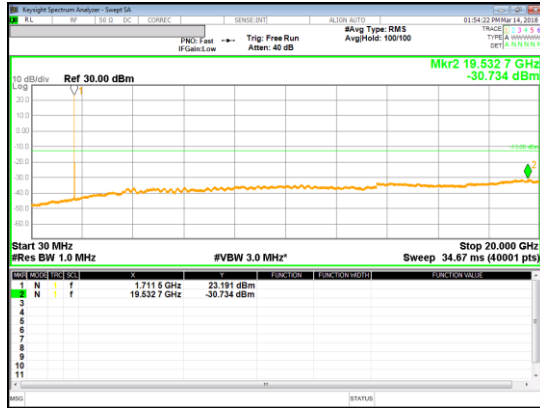

16QAM High channel

LTE Band 41

LTE Band 66

Band 66
 10MHz

QPSK Low channel

16QAM Low channel

QPSK Mid channel

16QAM Mid channel

QPSK High channel

16QAM High channel