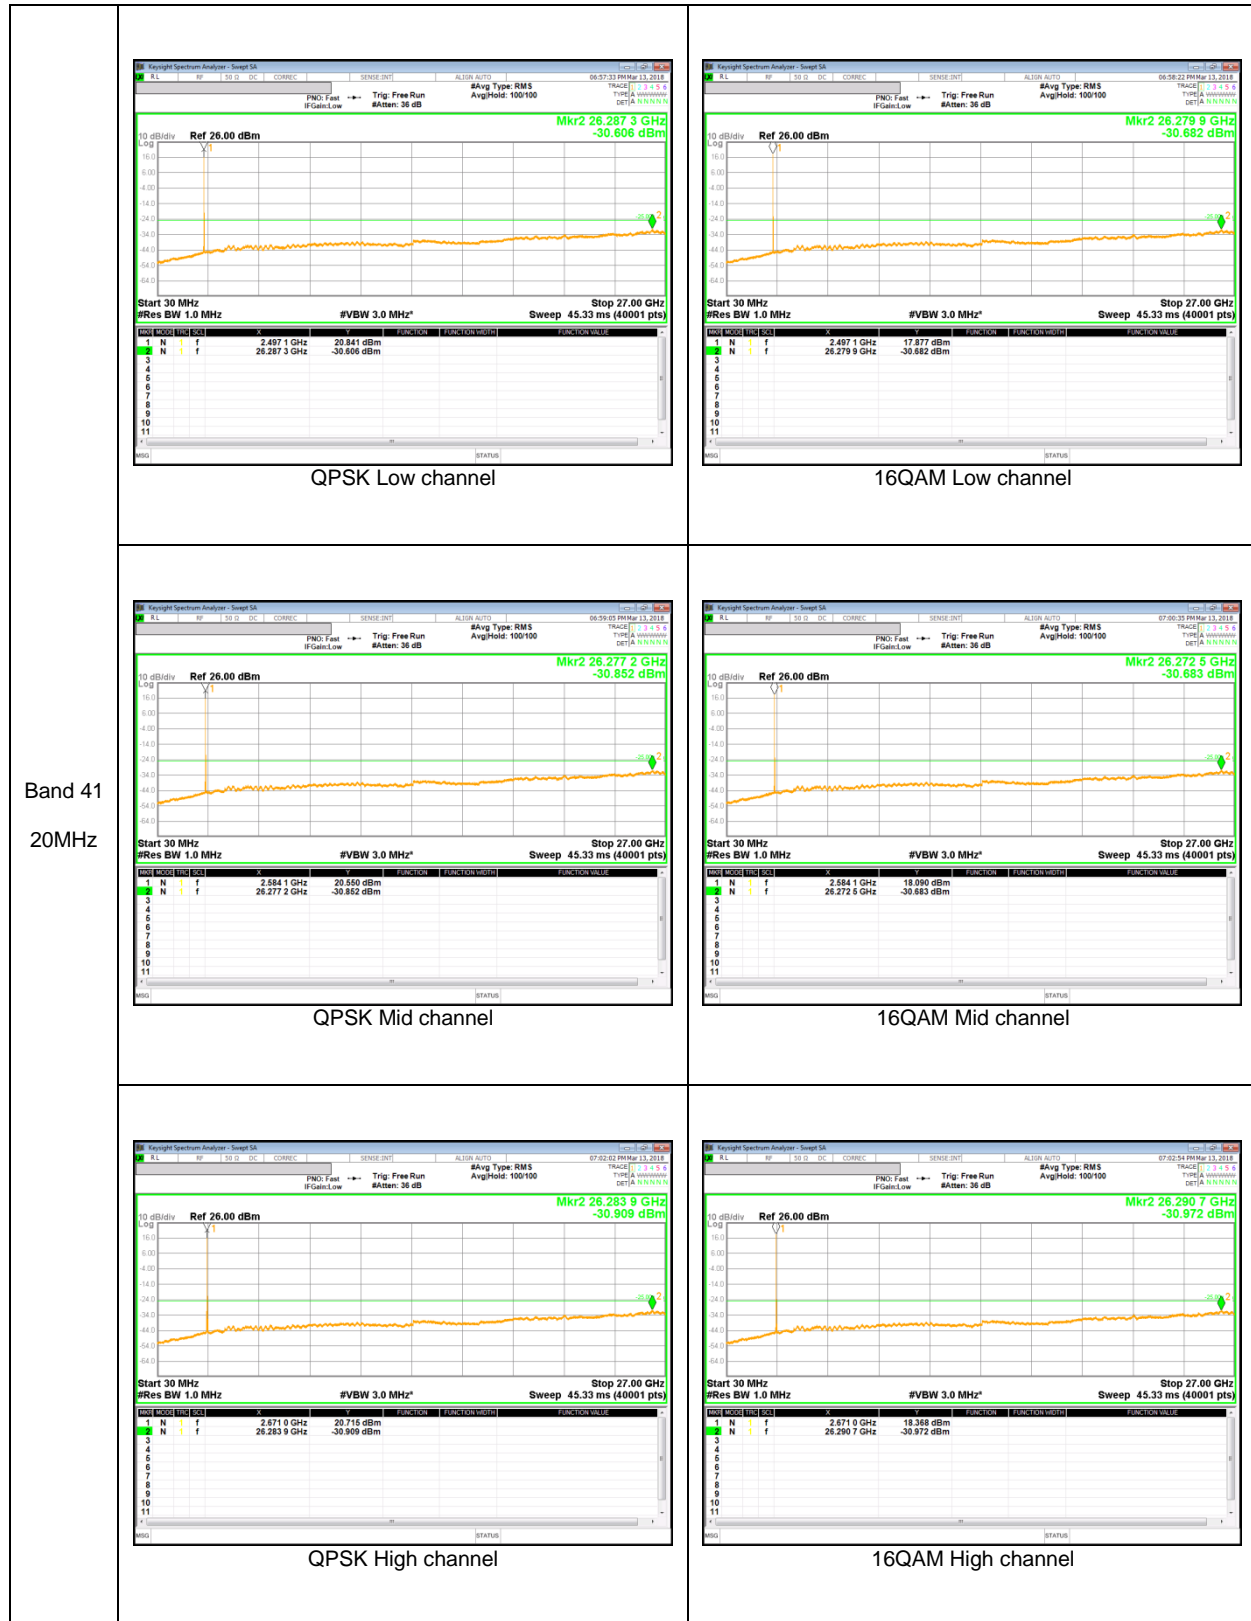

LTE Band 5

LTE Band 5
10MHz

LTE
 Band 5
 3MHz

QPSK Low channel

16QAM Low channel

QPSK Mid channel

16QAM Mid channel

QPSK High channel

16QAM High channel

LTE Band 41

LTE Band 66

Band 66
 10MHz

QPSK Low channel

16QAM Low channel

QPSK Mid channel

16QAM Mid channel

QPSK High channel

16QAM High channel