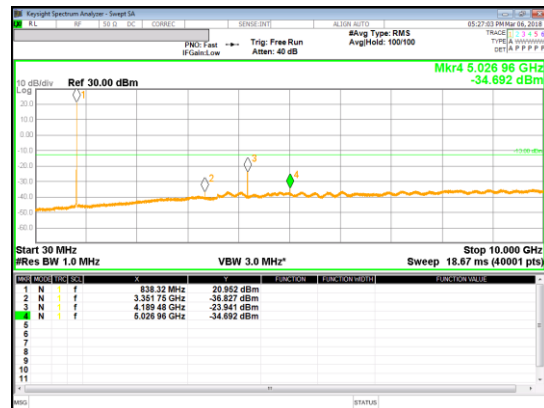

LTE Band 5

LTE Band 5
10MHz

LTE
 Band 5
 3MHz

QPSK Low channel

16QAM Low channel

QPSK Mid channel

16QAM Mid channel

QPSK High channel

16QAM High channel

LTE Band 41

LTE Band 66

Band 66
 10MHz

QPSK Low channel

16QAM Low channel

QPSK Mid channel

16QAM Mid channel