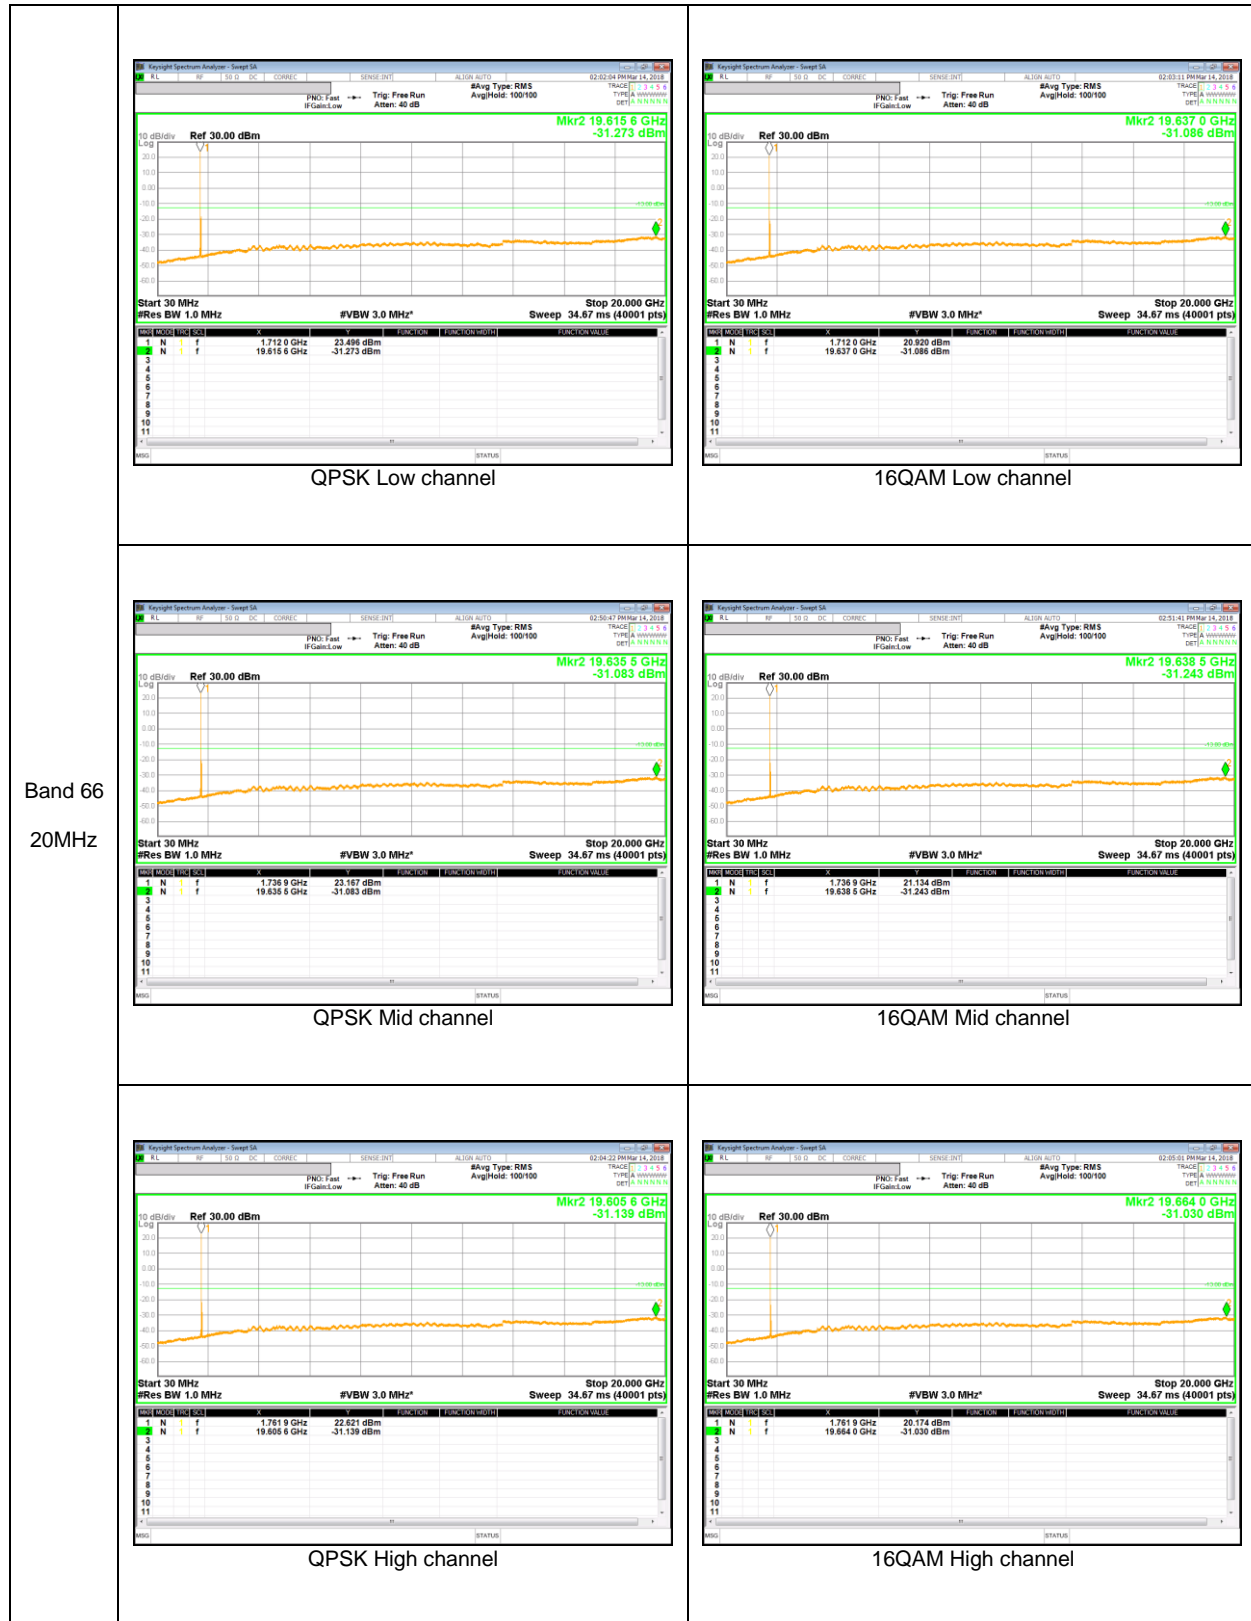

LTE Band 5

LTE Band 5
10MHz

LTE
 Band 5
 3MHz

QPSK Low channel

16QAM Low channel

QPSK Mid channel

16QAM Mid channel

QPSK High channel

16QAM High channel

LTE Band 41

LTE Band 66

Band 66
 10MHz

QPSK Low channel

16QAM Low channel

QPSK Mid channel

16QAM Mid channel

QPSK High channel

16QAM High channel