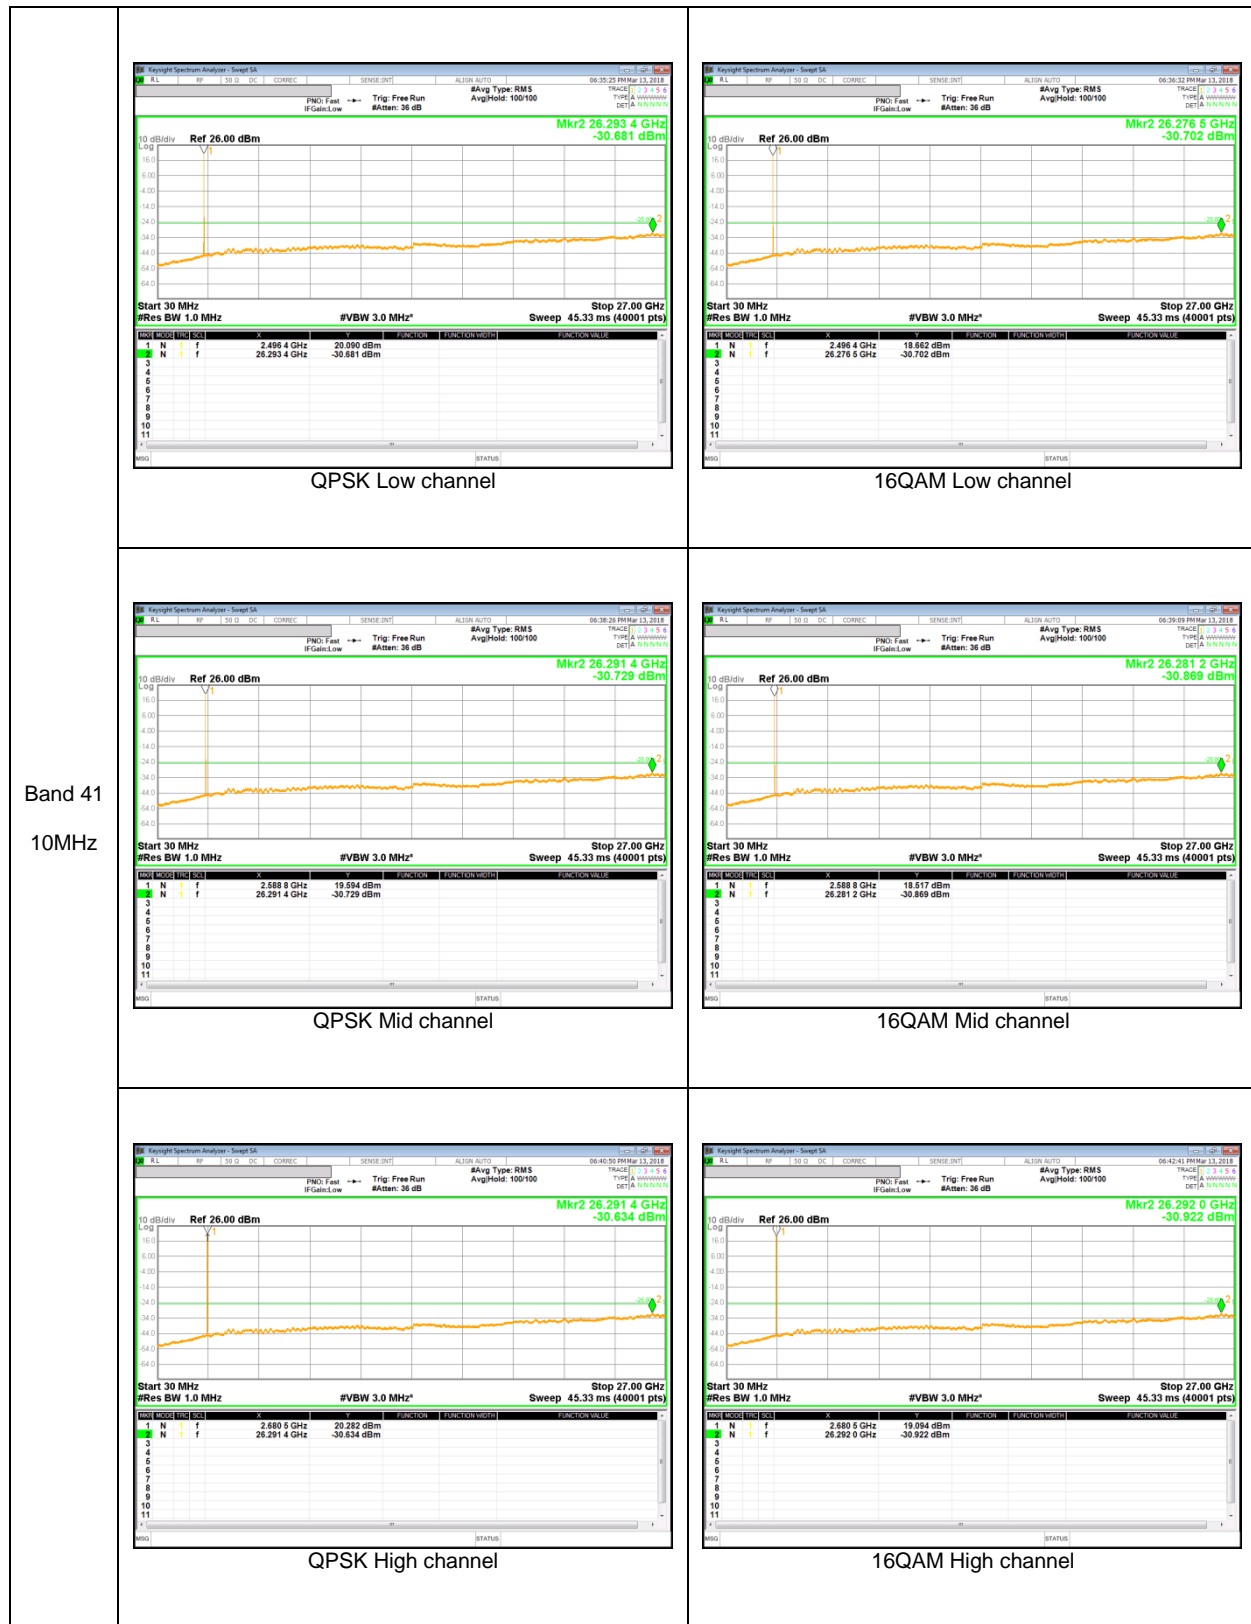

LTE Band 5

LTE Band 5
10MHz

LTE
 Band 5
 3MHz

QPSK Low channel

16QAM Low channel

QPSK Mid channel

16QAM Mid channel

QPSK High channel

16QAM High channel

LTE Band 41

LTE Band 66

Band 66
 10MHz

QPSK Low channel

16QAM Low channel

QPSK Mid channel

16QAM Mid channel

QPSK High channel

16QAM High channel