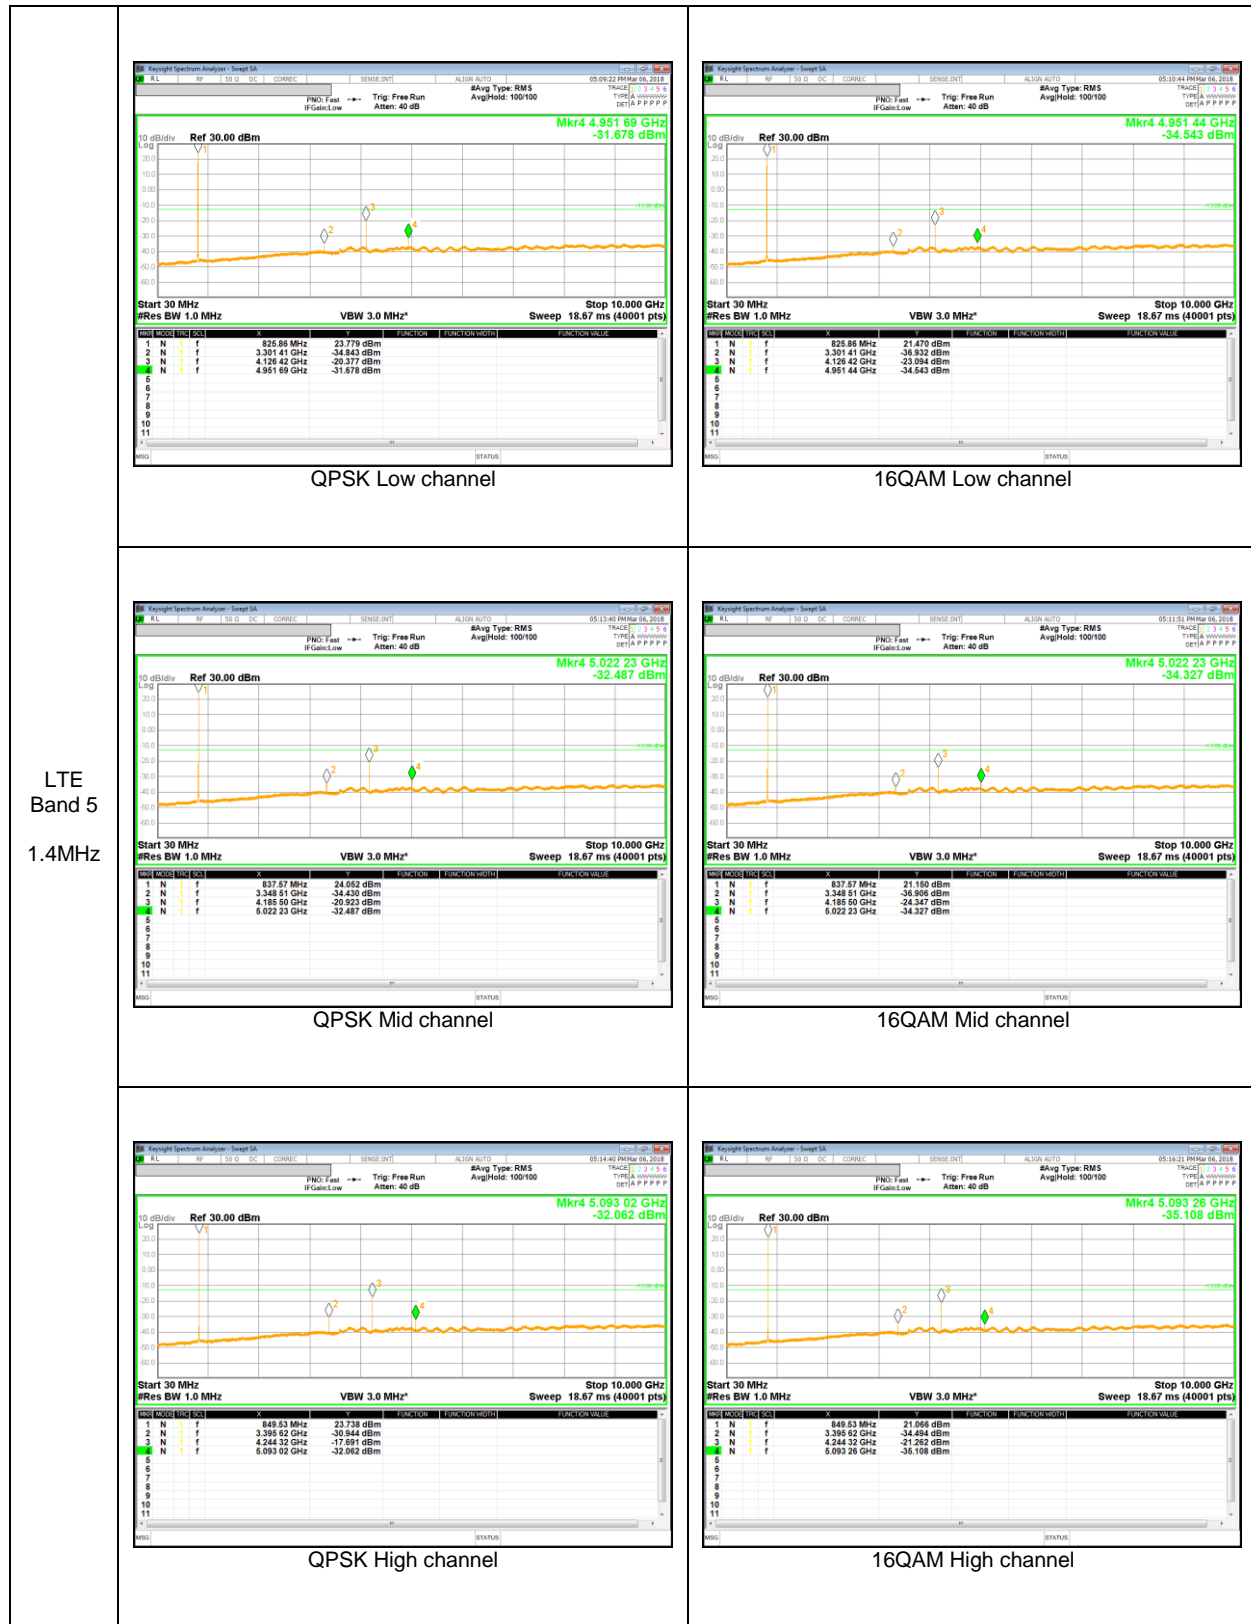

LTE Band 5

LTE Band 5
10MHz

LTE
 Band 5
 3MHz

QPSK Low channel

16QAM Low channel

QPSK Mid channel

16QAM Mid channel

QPSK High channel

16QAM High channel

LTE Band 41

LTE Band 66

Band 66
 10MHz

QPSK Low channel

16QAM Low channel

QPSK Mid channel

16QAM Mid channel

QPSK High channel

16QAM High channel