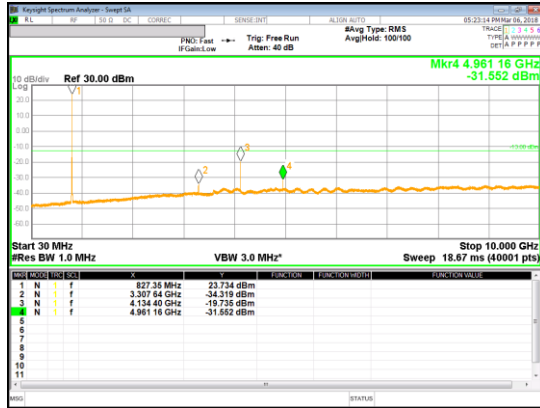

LTE Band 5

LTE Band 5
10MHz

LTE
 Band 5
 3MHz

QPSK Low channel

16QAM Low channel

QPSK Mid channel

16QAM Mid channel

QPSK High channel

16QAM High channel

LTE Band 41

LTE Band 66

Band 66
 10MHz

QPSK Low channel

16QAM Low channel

QPSK Mid channel

16QAM Mid channel