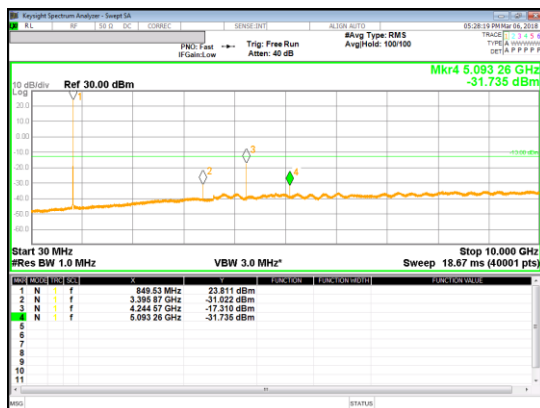

LTE Band 5

LTE Band 5
10MHz

LTE
 Band 5
 3MHz

QPSK Low channel

16QAM Low channel

QPSK Mid channel

16QAM Mid channel

QPSK High channel

16QAM High channel

LTE Band 41

LTE Band 66

Band 66
 10MHz

QPSK Low channel

16QAM Low channel

QPSK Mid channel

16QAM Mid channel