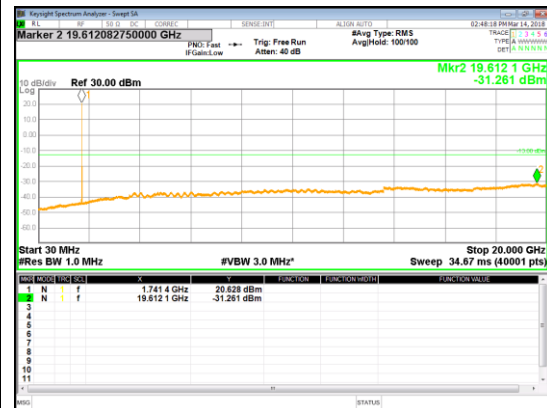

LTE Band 5

LTE Band 5
10MHz

LTE
 Band 5
 3MHz

QPSK Low channel

16QAM Low channel

QPSK Mid channel

16QAM Mid channel

QPSK High channel

16QAM High channel

LTE Band 41

LTE Band 66

Band 66
 10MHz

QPSK Low channel

16QAM Low channel

QPSK Mid channel

16QAM Mid channel

QPSK High channel

16QAM High channel