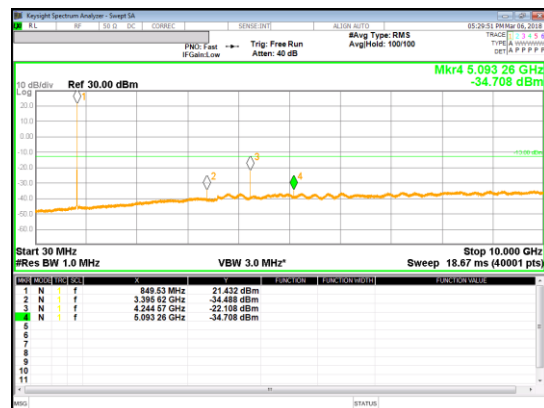

LTE Band 5

LTE Band 5
10MHz

LTE
 Band 5
 3MHz

QPSK Low channel

16QAM Low channel

QPSK Mid channel

16QAM Mid channel

QPSK High channel

16QAM High channel

LTE Band 41

LTE Band 66

Band 66
 10MHz

QPSK Low channel

16QAM Low channel

QPSK Mid channel

16QAM Mid channel