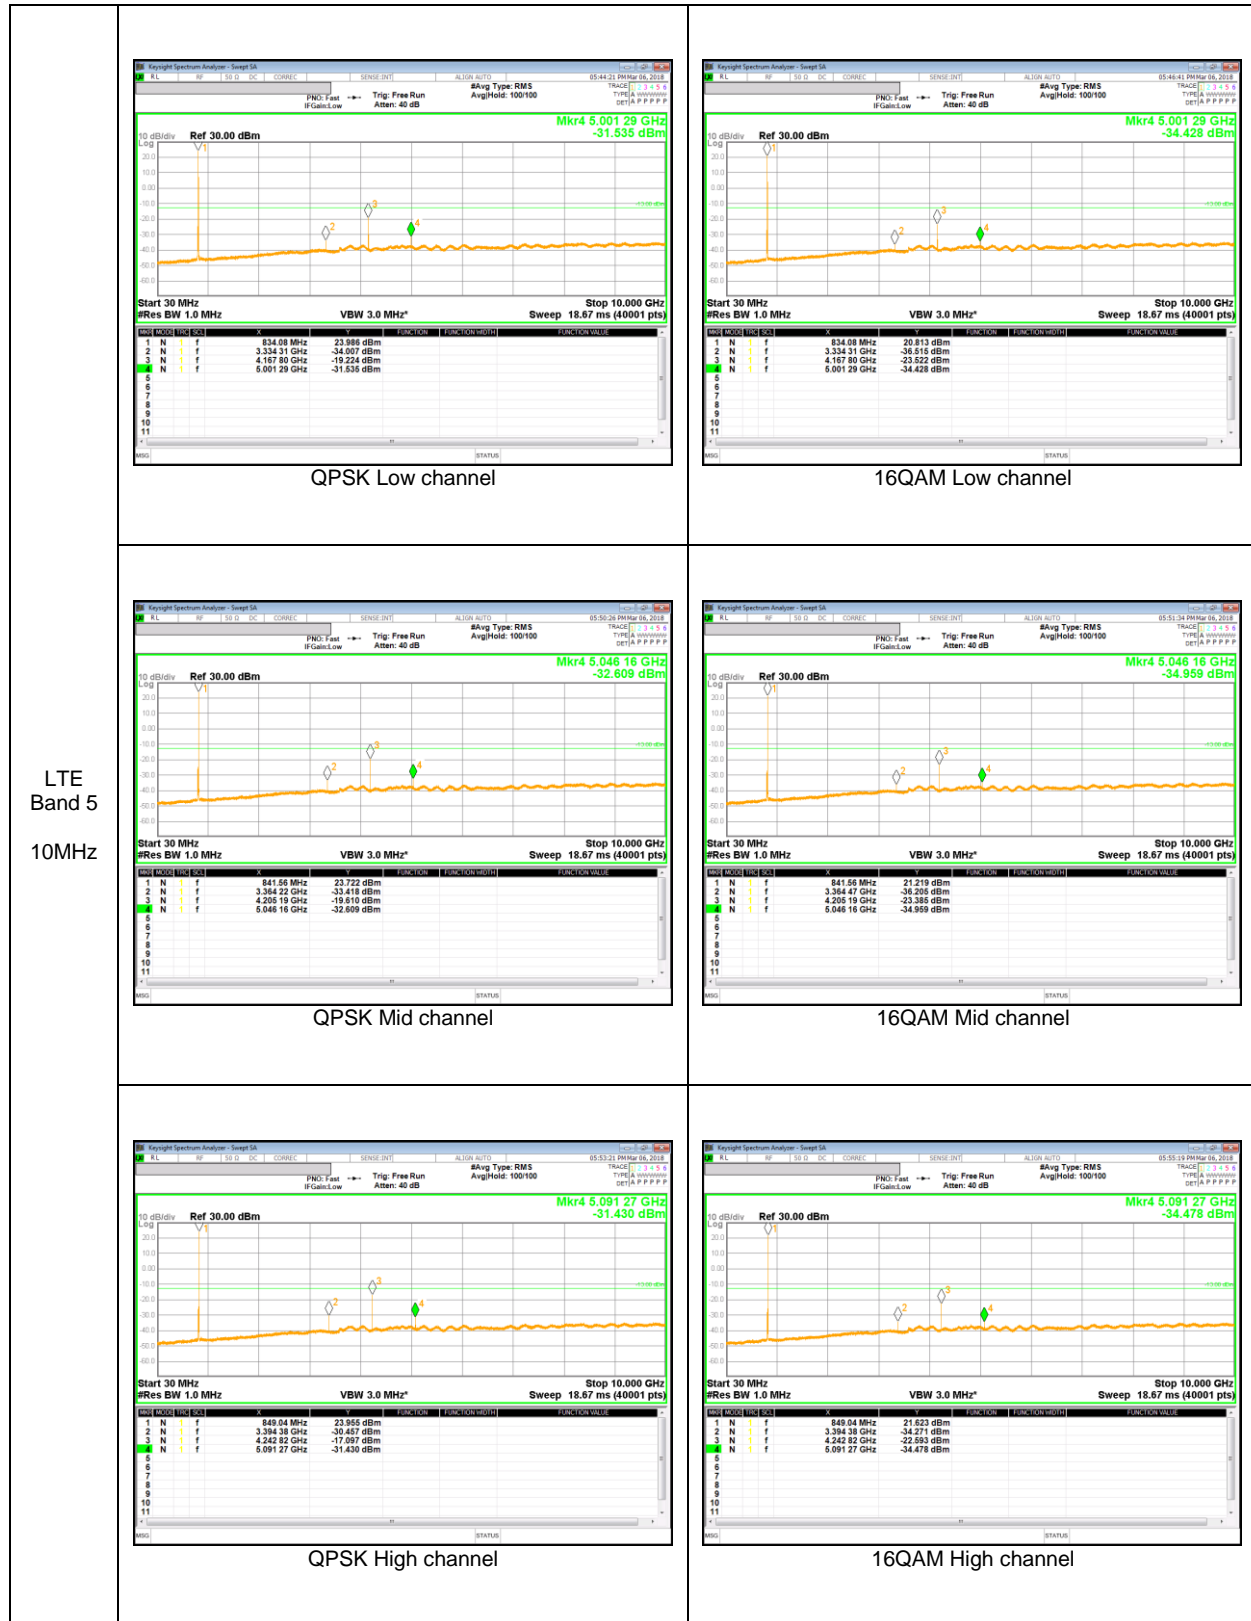

LTE Band 5

LTE Band 5
10MHz

LTE
 Band 5
 3MHz

QPSK Low channel

16QAM Low channel

QPSK Mid channel

16QAM Mid channel

QPSK High channel

16QAM High channel

LTE Band 41

LTE Band 66

Band 66
 10MHz

QPSK Low channel

16QAM Low channel

QPSK Mid channel

16QAM Mid channel

QPSK High channel

16QAM High channel