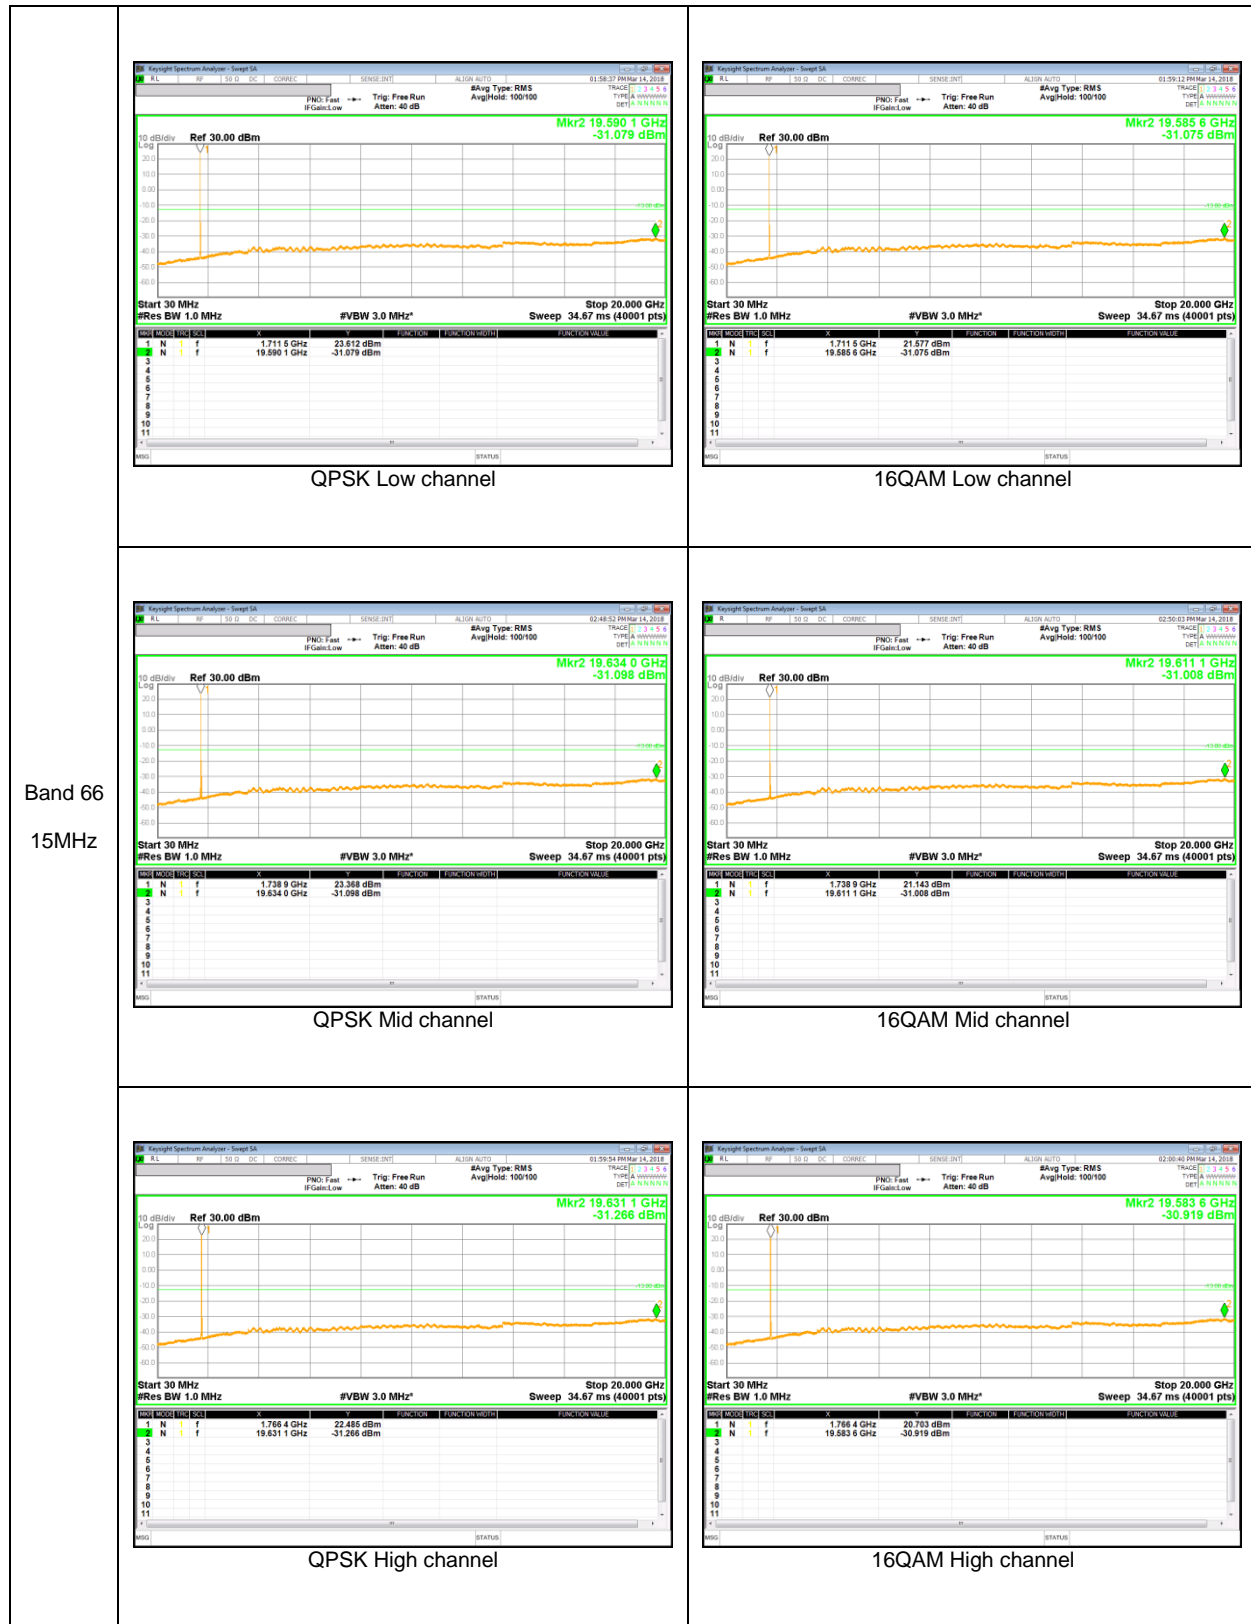

LTE Band 5

LTE Band 5
10MHz

LTE
 Band 5
 3MHz

QPSK Low channel

16QAM Low channel

QPSK Mid channel

16QAM Mid channel

QPSK High channel

16QAM High channel

LTE Band 41

LTE Band 66

Band 66
 10MHz

QPSK Low channel

16QAM Low channel

QPSK Mid channel

16QAM Mid channel

QPSK High channel

16QAM High channel