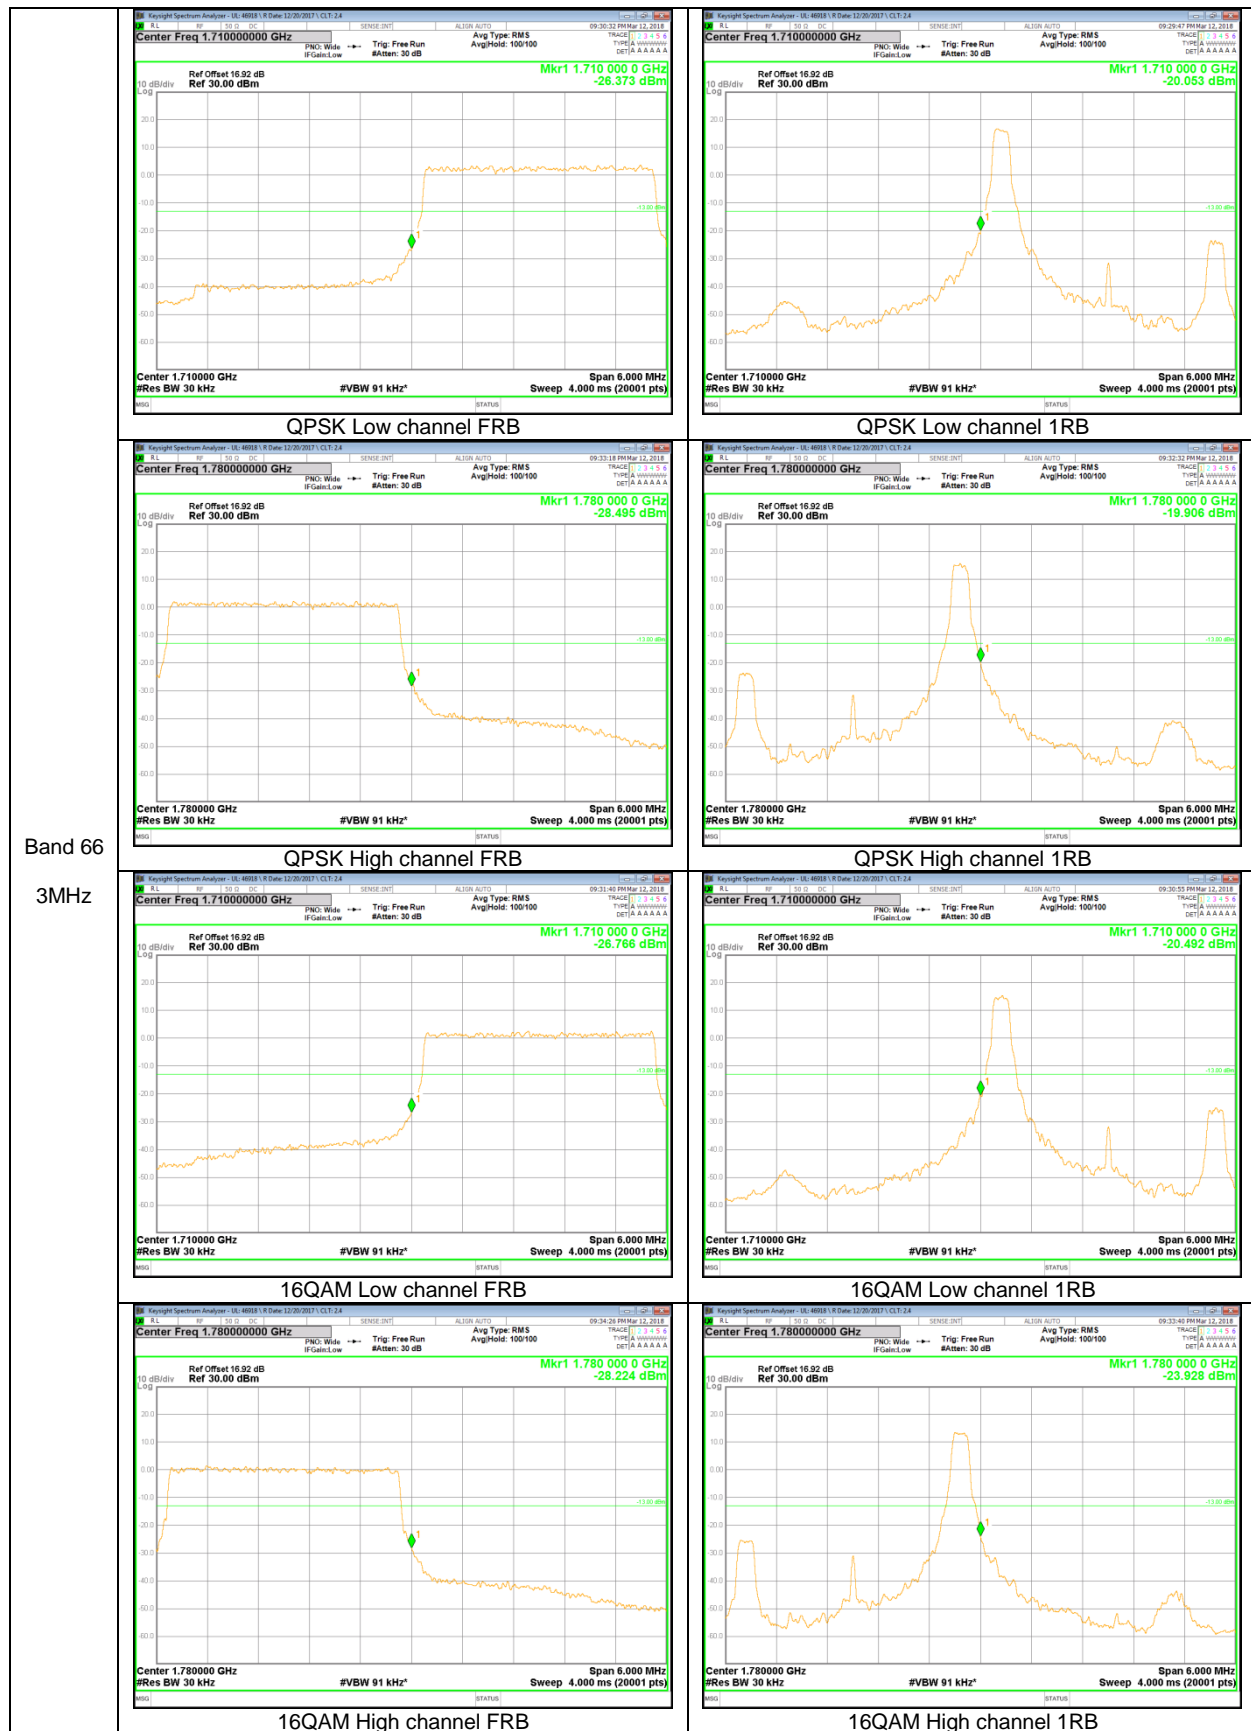

LTE Band 66

Band 66
20MHz

Band 66
15MHz

Band 66
10MHz

Band 66
 5MHz

Band 66
 1.4MHz

LTE Band 2

Band 2
20MHz

Band 2
10MHz

Band 2
5MHz

Band 2
 3MHz

Band 2
 1.4MHz

LTE Band 13

Band 13
 10MHz