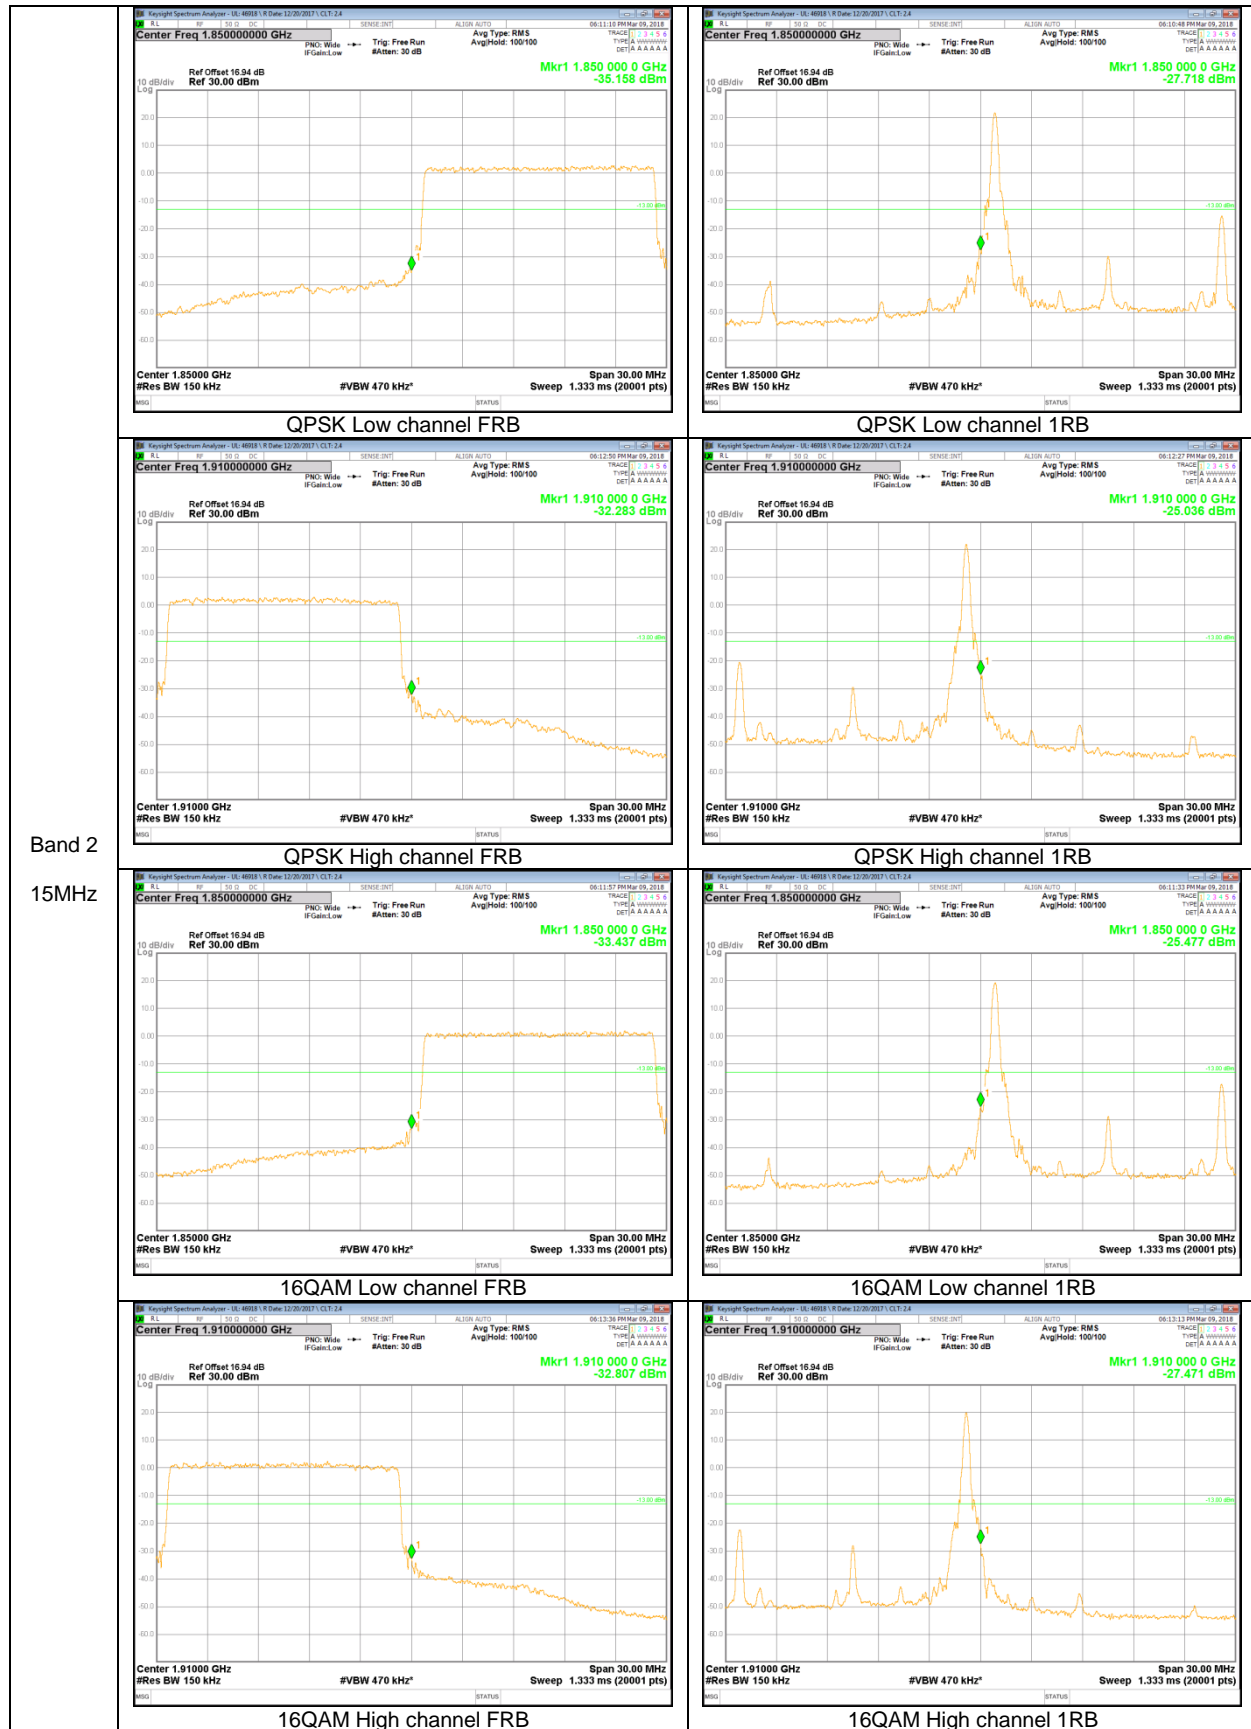

LTE Band 66

Band 66
20MHz

Band 66
15MHz

Band 66
10MHz

Band 66
 5MHz

Band 66
 1.4MHz

LTE Band 2

Band 2
20MHz

Band 2
10MHz

Band 2
5MHz

Band 2
 3MHz

Band 2
 1.4MHz

LTE Band 13

Band 13
 10MHz