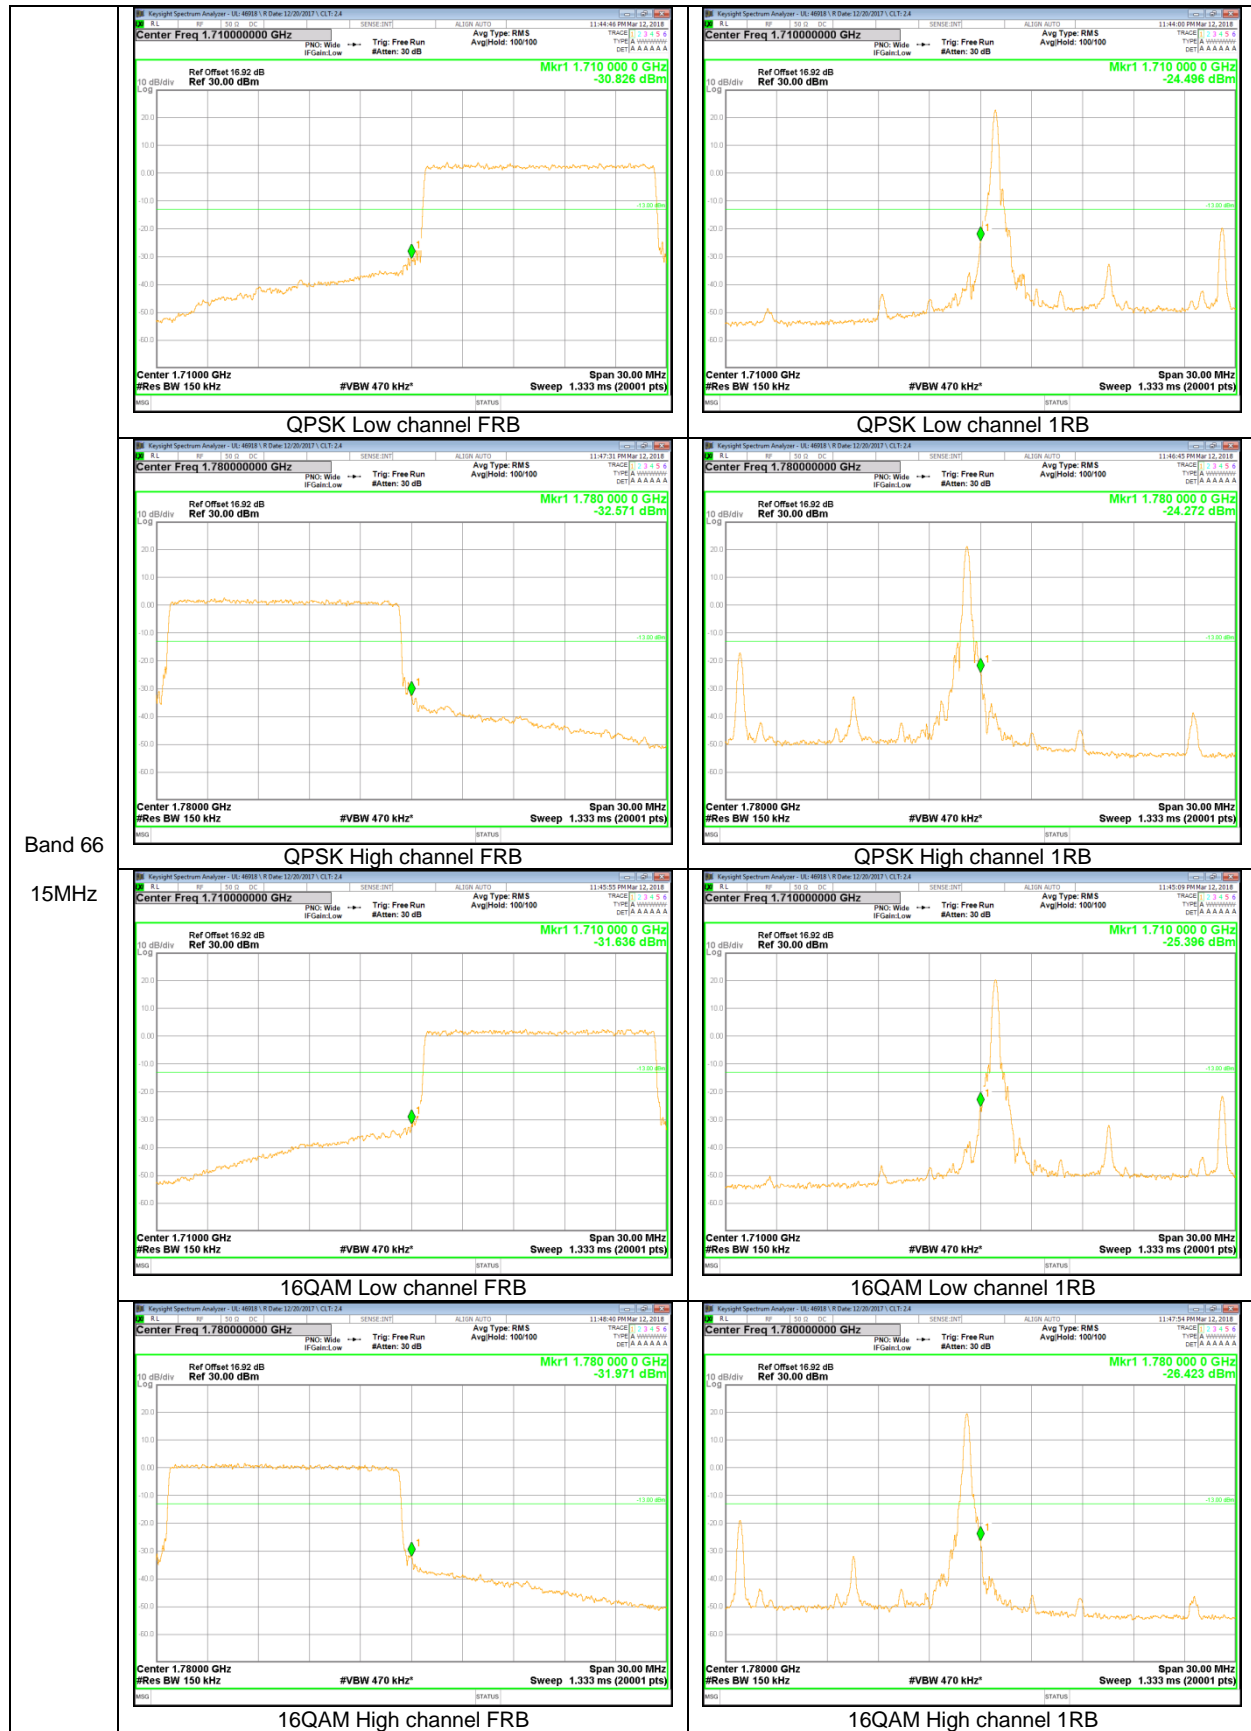

LTE Band 66

Band 66
20MHz

Band 66
15MHz

Band 66
10MHz

Band 66
 5MHz

Band 66
 1.4MHz

LTE Band 2

Band 2
20MHz

Band 2
10MHz

Band 2
5MHz

Band 2
 3MHz

Band 2
 1.4MHz

LTE Band 13

Band 13
 10MHz