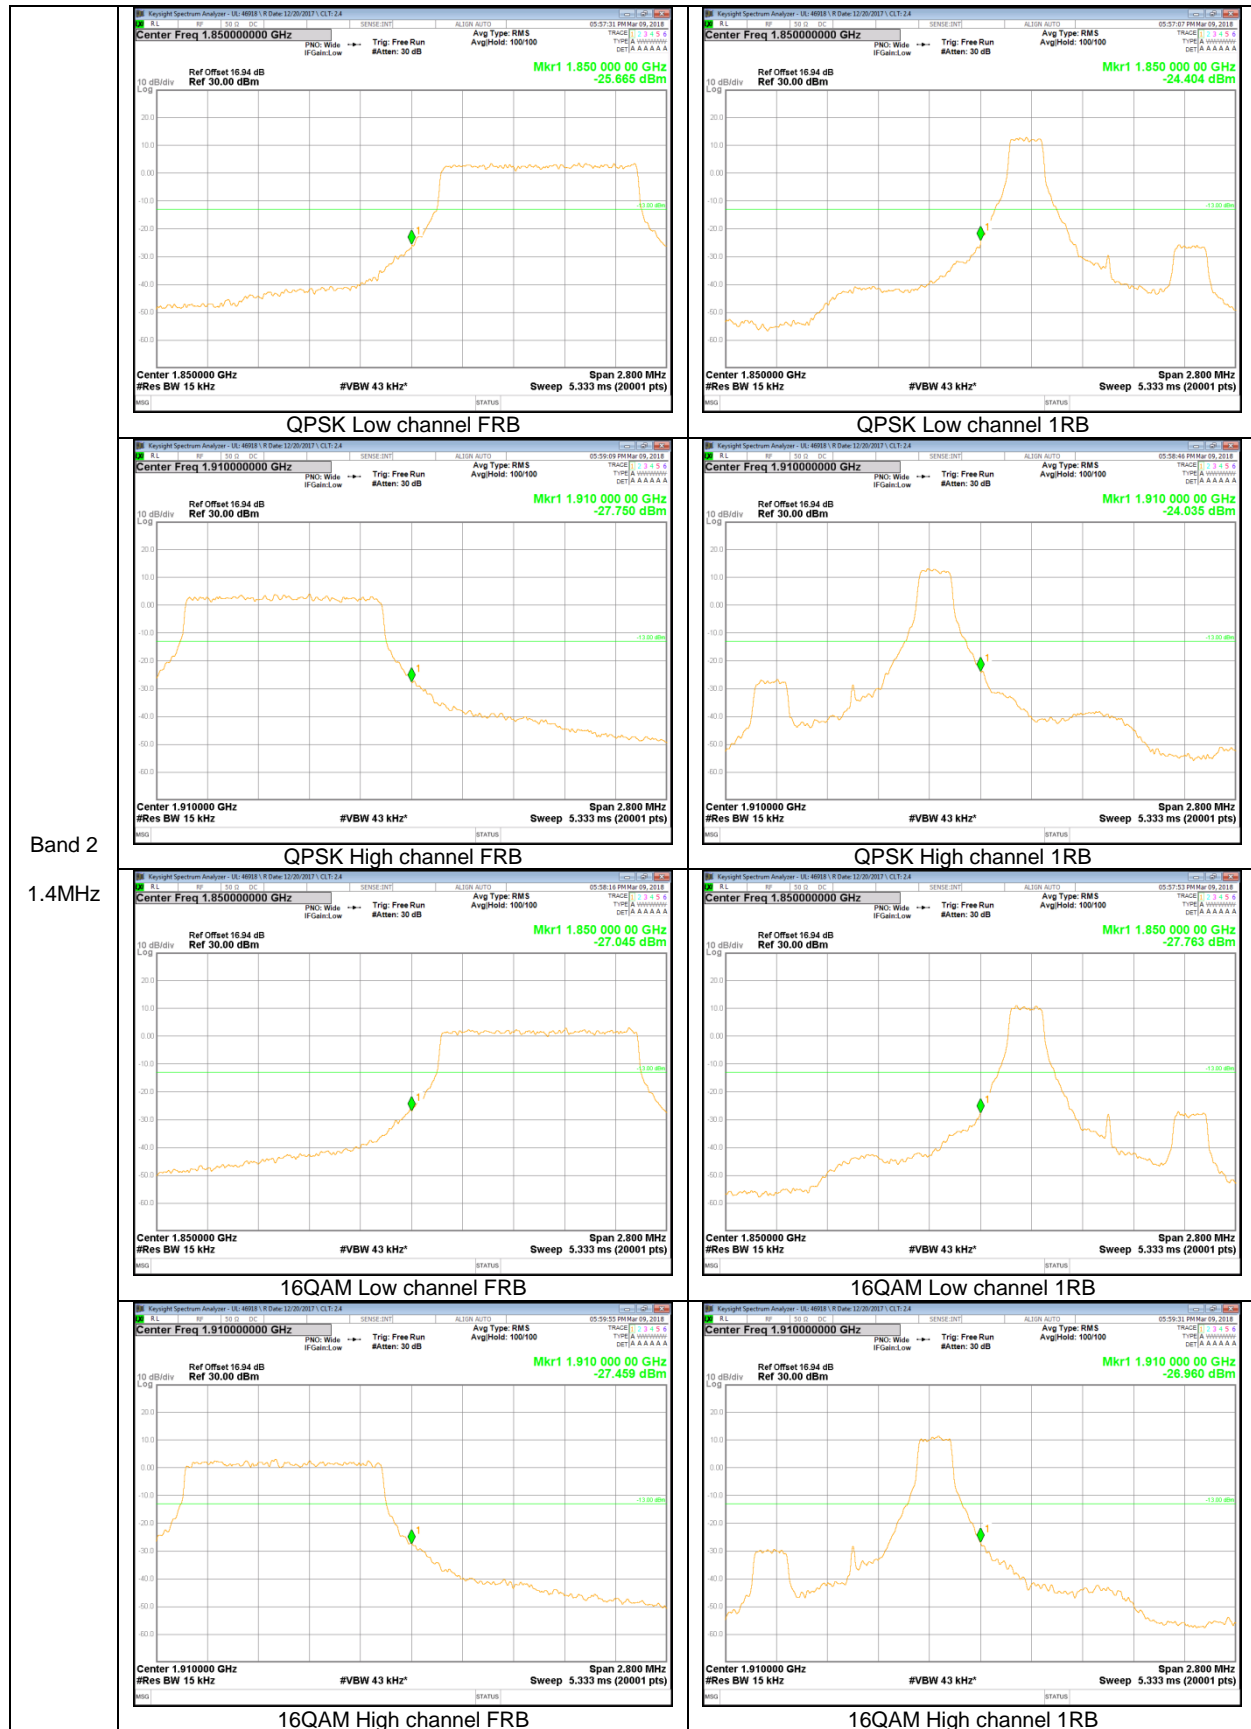

LTE Band 66

Band 66
20MHz

Band 66
15MHz

Band 66
10MHz

Band 66
 5MHz

Band 66
 1.4MHz

LTE Band 2

Band 2
20MHz

Band 2
10MHz

Band 2
5MHz

Band 2
 3MHz

Band 2
 1.4MHz

LTE Band 13

Band 13
 10MHz