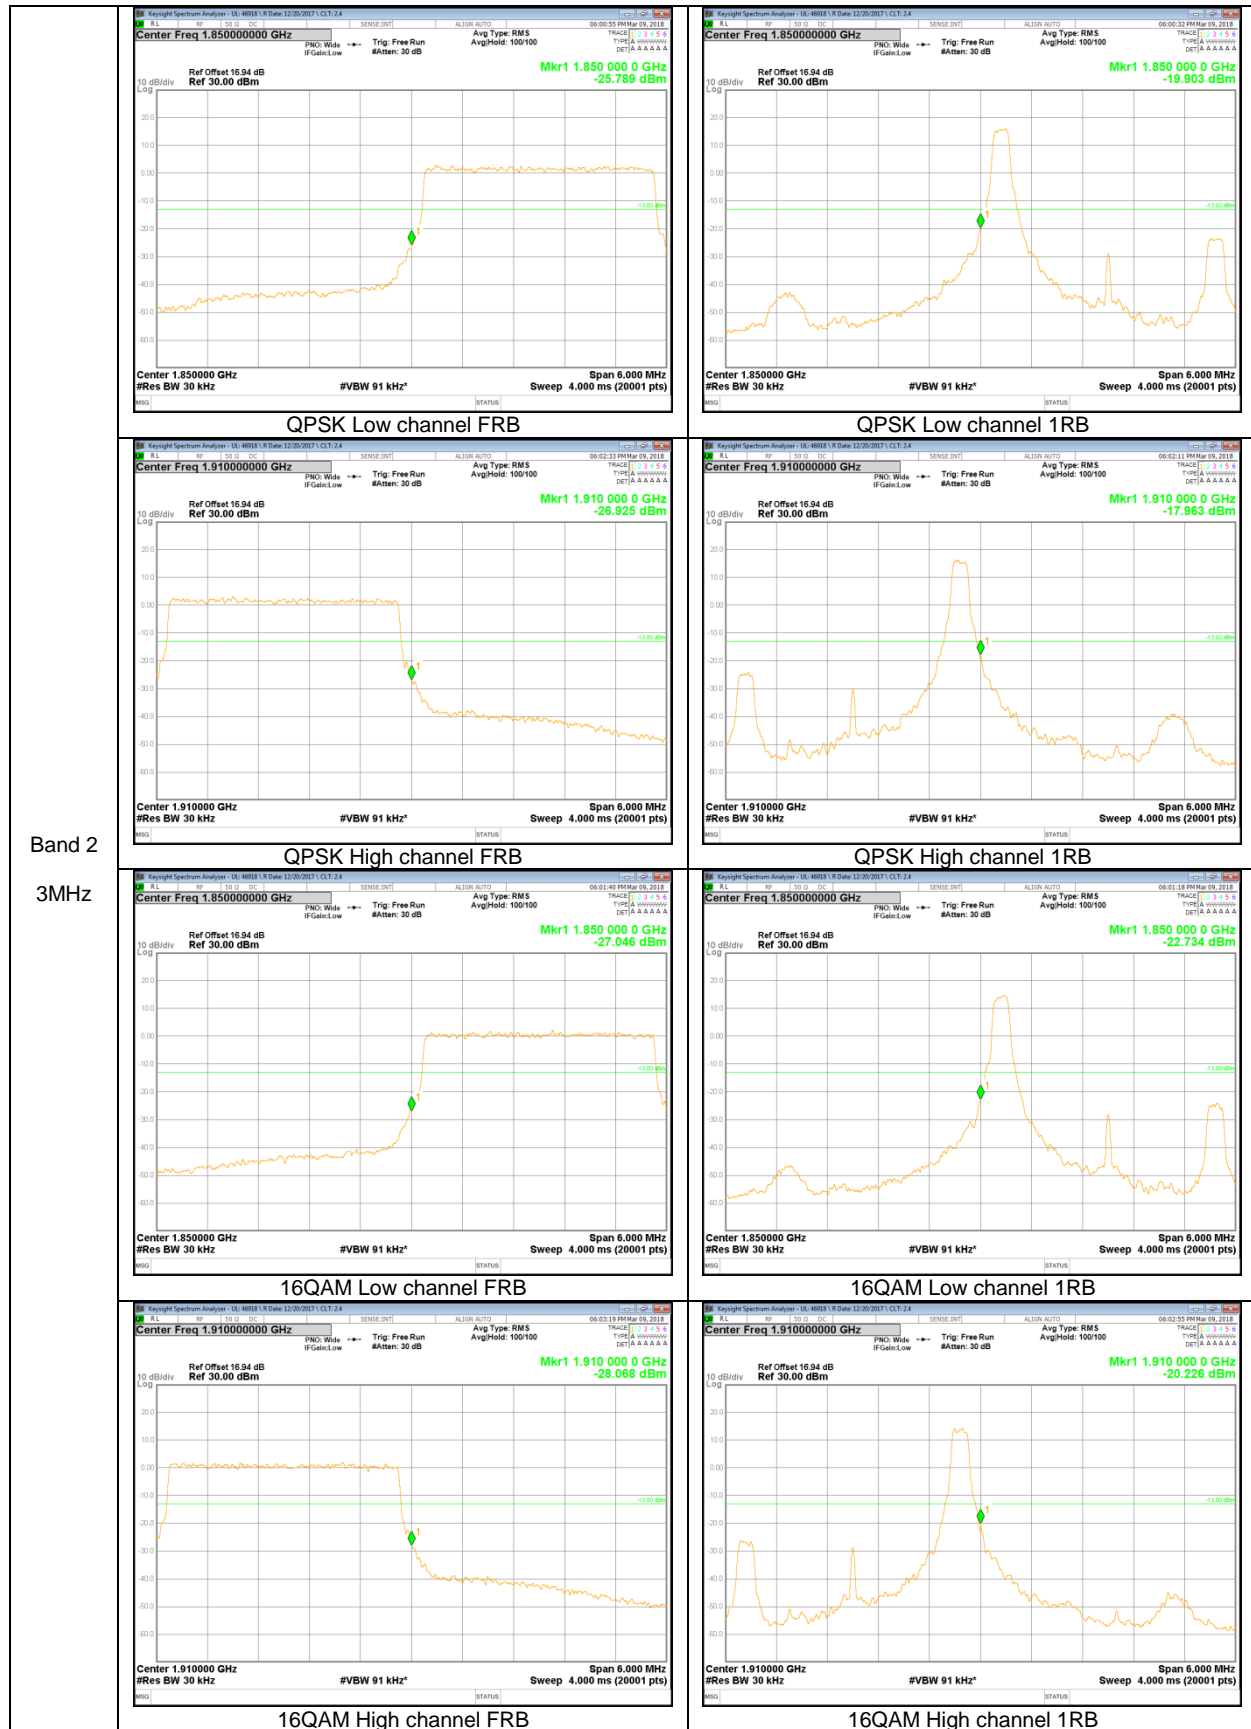

LTE Band 66

Band 66
20MHz

Band 66
15MHz

Band 66
10MHz

Band 66
 5MHz

Band 66
 1.4MHz

LTE Band 2

Band 2
20MHz

Band 2
10MHz

Band 2
5MHz

Band 2
 3MHz

Band 2
 1.4MHz

LTE Band 13

Band 13
 10MHz