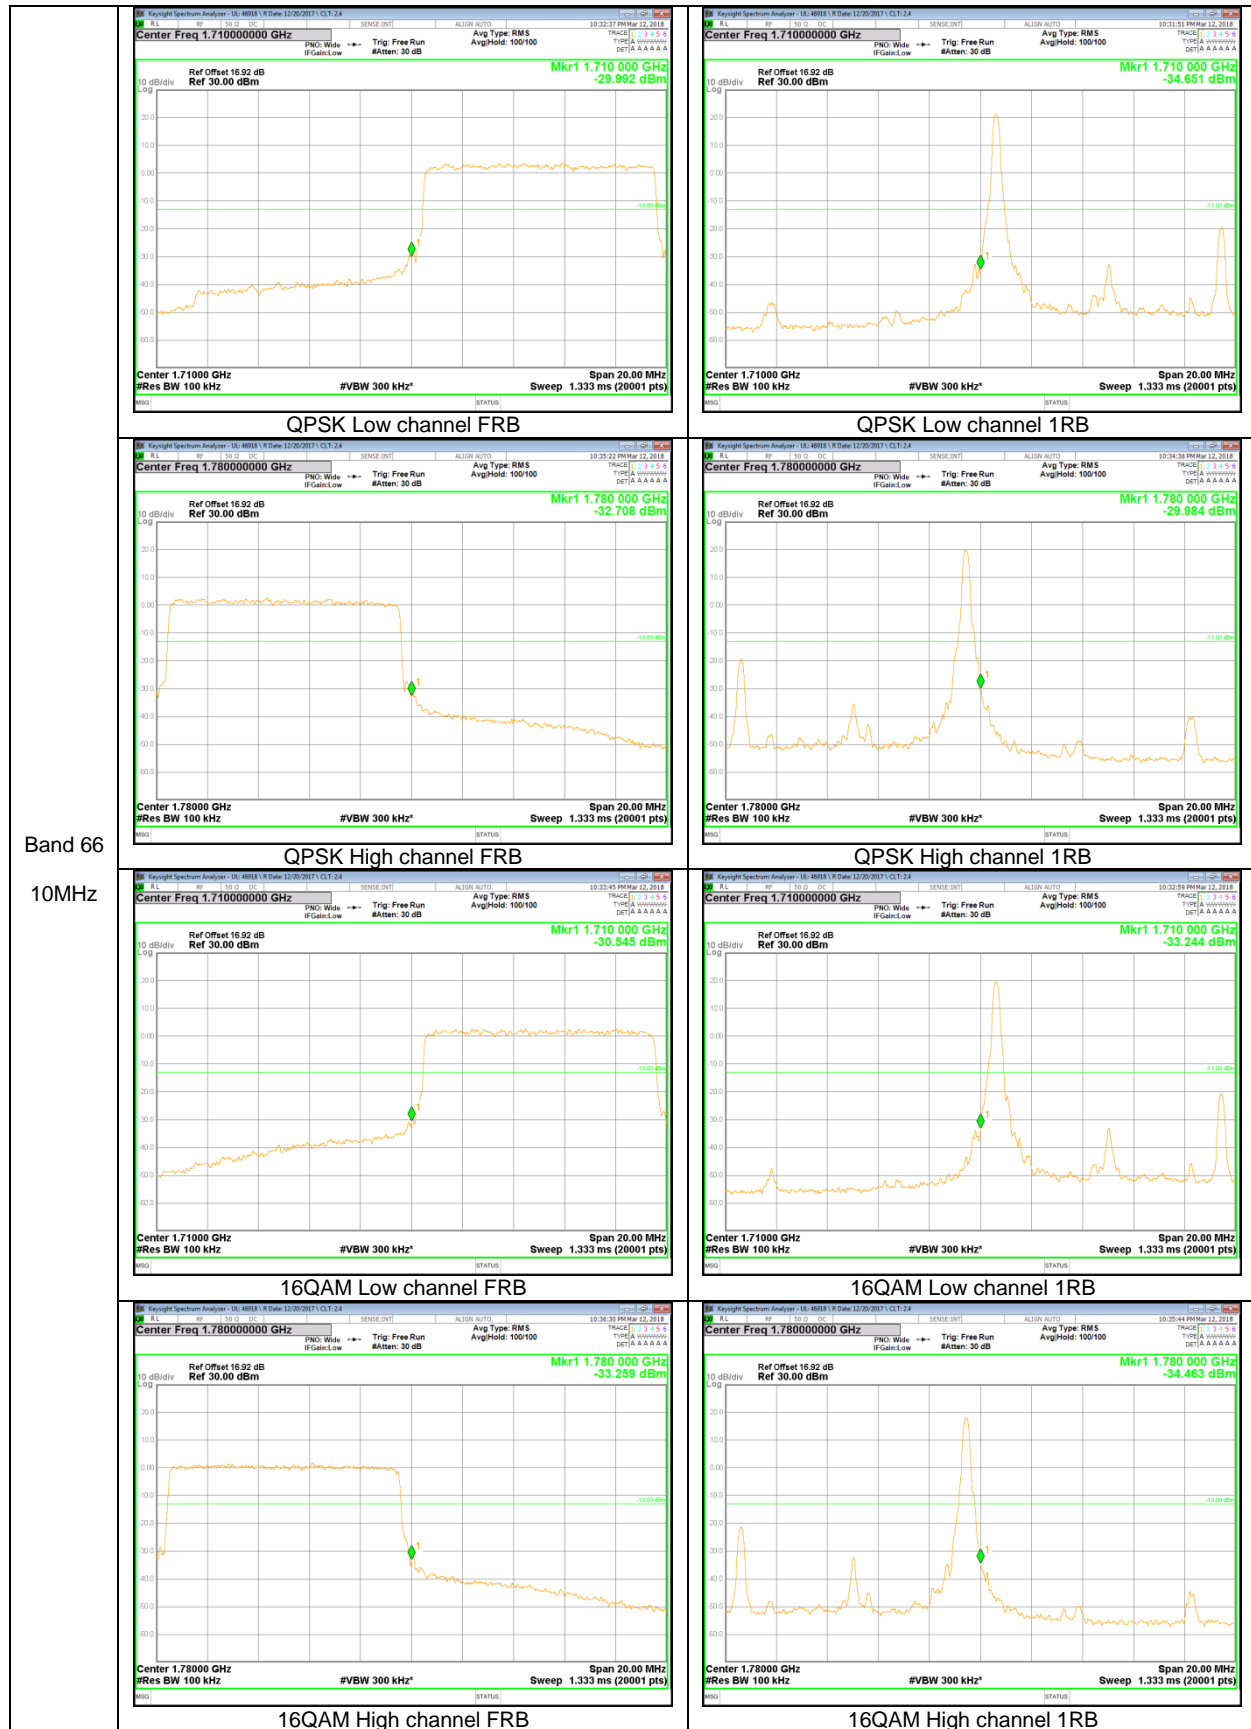

LTE Band 66

Band 66
20MHz

Band 66
15MHz

Band 66
10MHz

Band 66
 5MHz

Band 66
 1.4MHz

LTE Band 2

Band 2
20MHz

Band 2
10MHz

Band 2
5MHz

Band 2
 3MHz

Band 2
 1.4MHz

LTE Band 13

Band 13
 10MHz