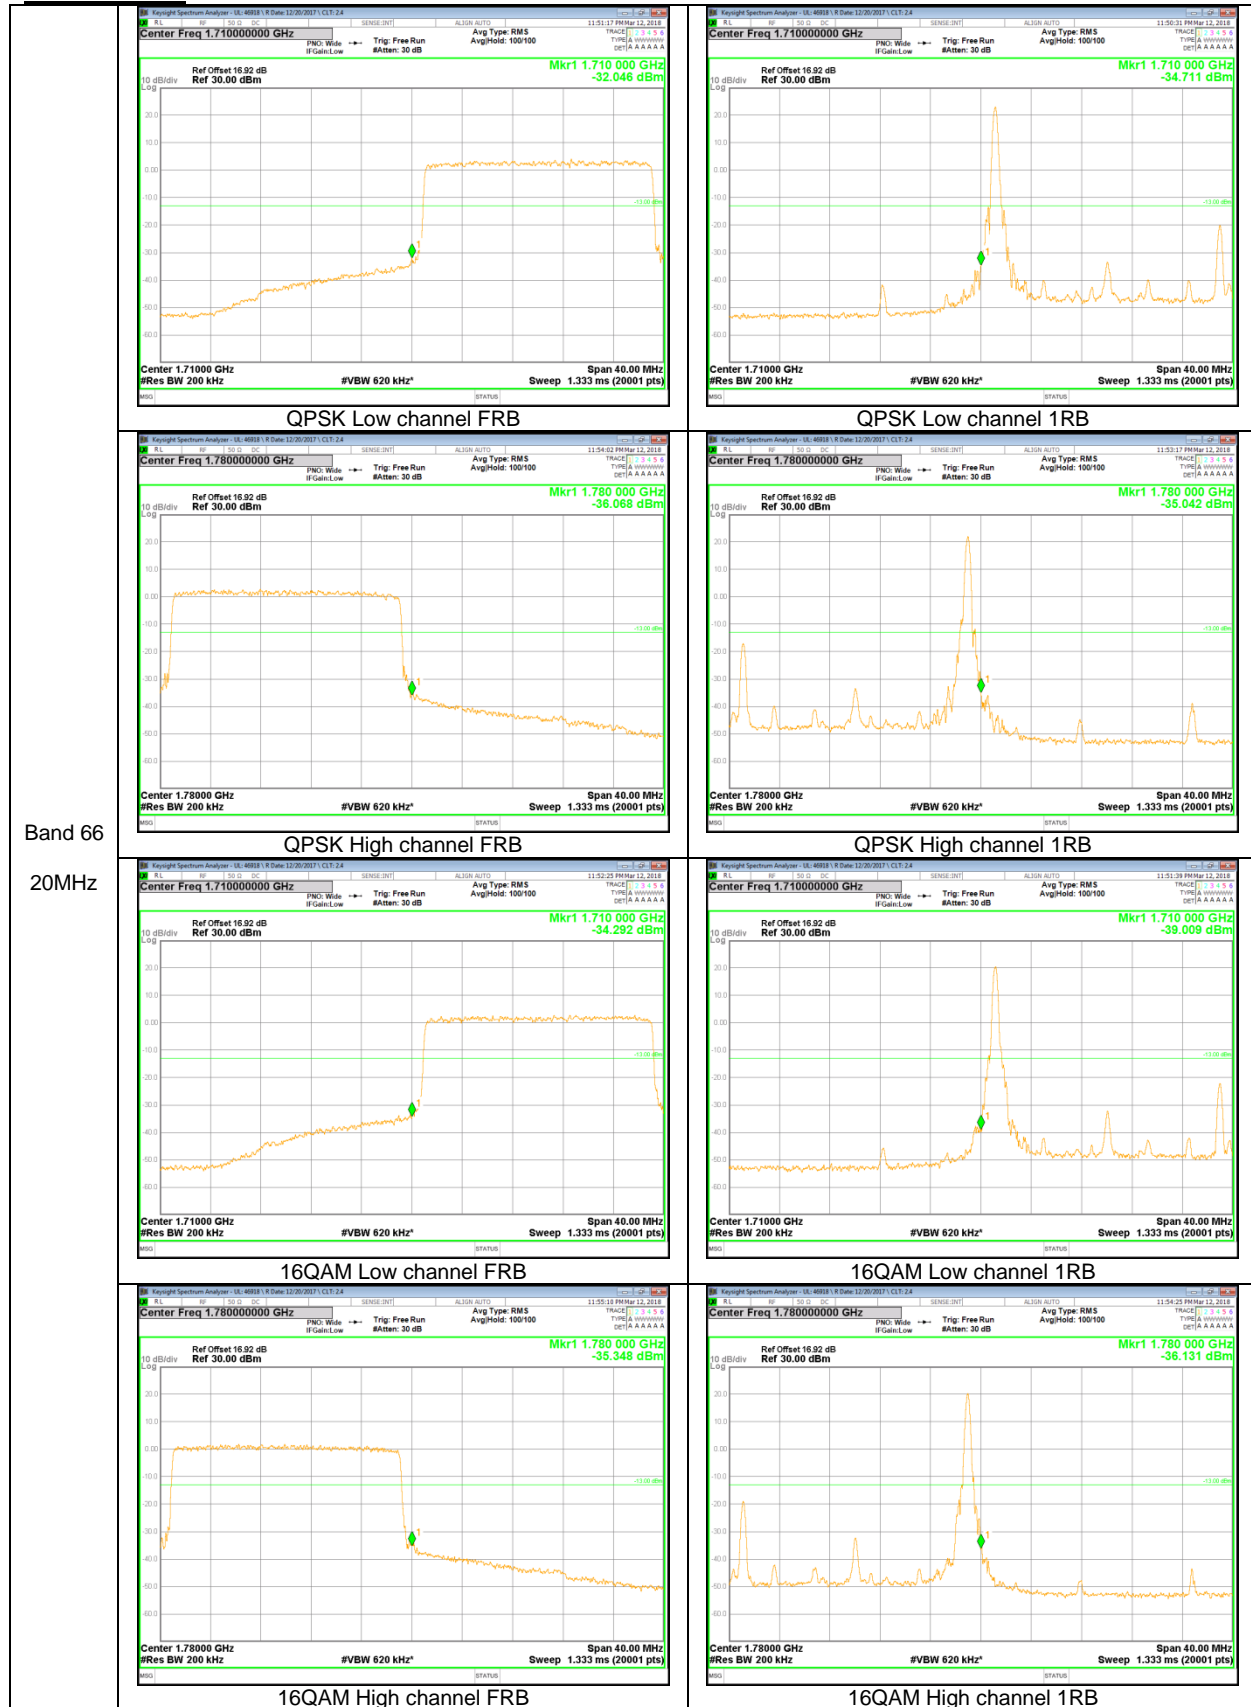

LTE Band 66

Band 66
20MHz

Band 66
15MHz

Band 66
10MHz

Band 66
 5MHz

Band 66
 1.4MHz

LTE Band 2

Band 2
20MHz

Band 2
10MHz

Band 2
5MHz

Band 2
 3MHz

Band 2
 1.4MHz

LTE Band 13

Band 13
 10MHz