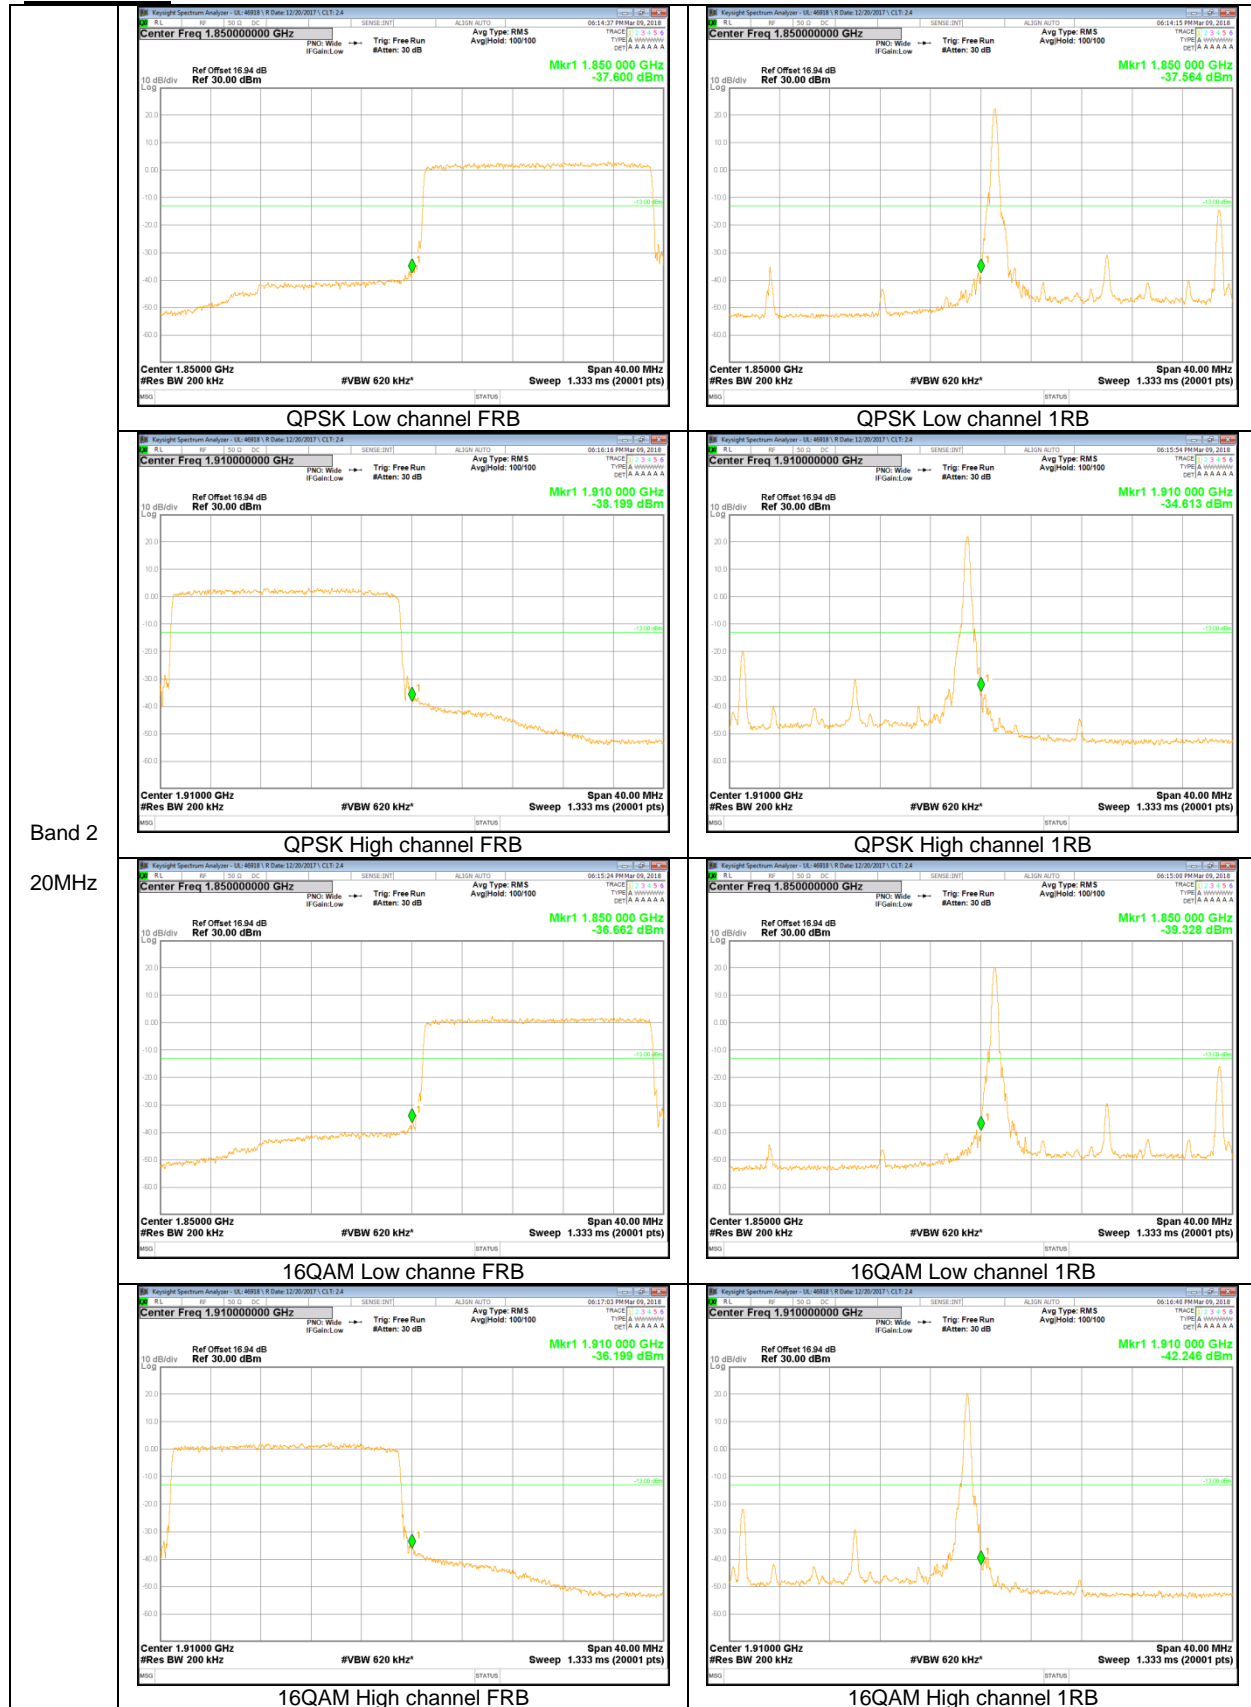

LTE Band 66

Band 66
20MHz

Band 66
15MHz

Band 66
10MHz

Band 66
 5MHz

Band 66
 1.4MHz

LTE Band 2

Band 2
20MHz

Band 2
10MHz

Band 2
5MHz

Band 2
 3MHz

Band 2
 1.4MHz

LTE Band 13

Band 13
 10MHz