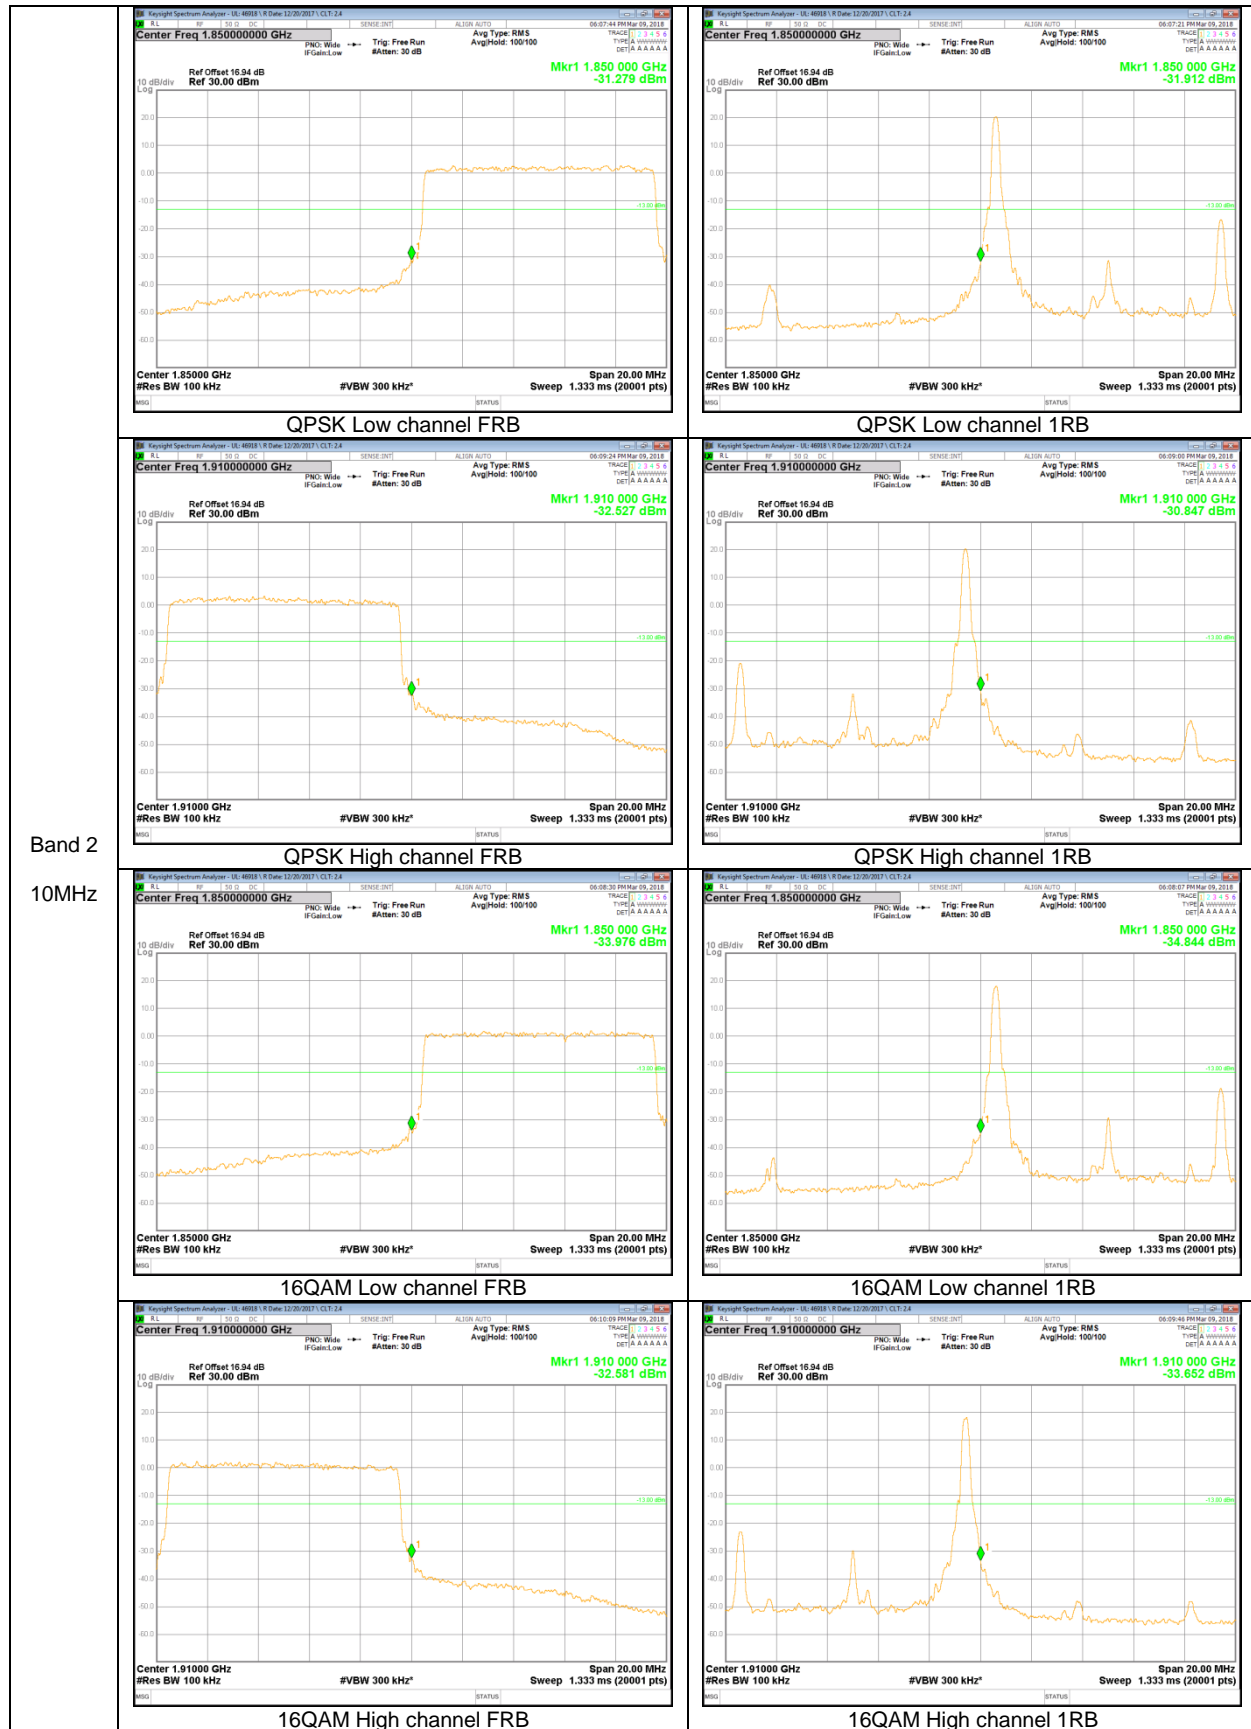

LTE Band 66

Band 66
20MHz

Band 66
15MHz

Band 66
10MHz

Band 66
 5MHz

Band 66
 1.4MHz

LTE Band 2

Band 2
20MHz

Band 2
10MHz

Band 2
5MHz

Band 2
 3MHz

Band 2
 1.4MHz

LTE Band 13

Band 13
 10MHz