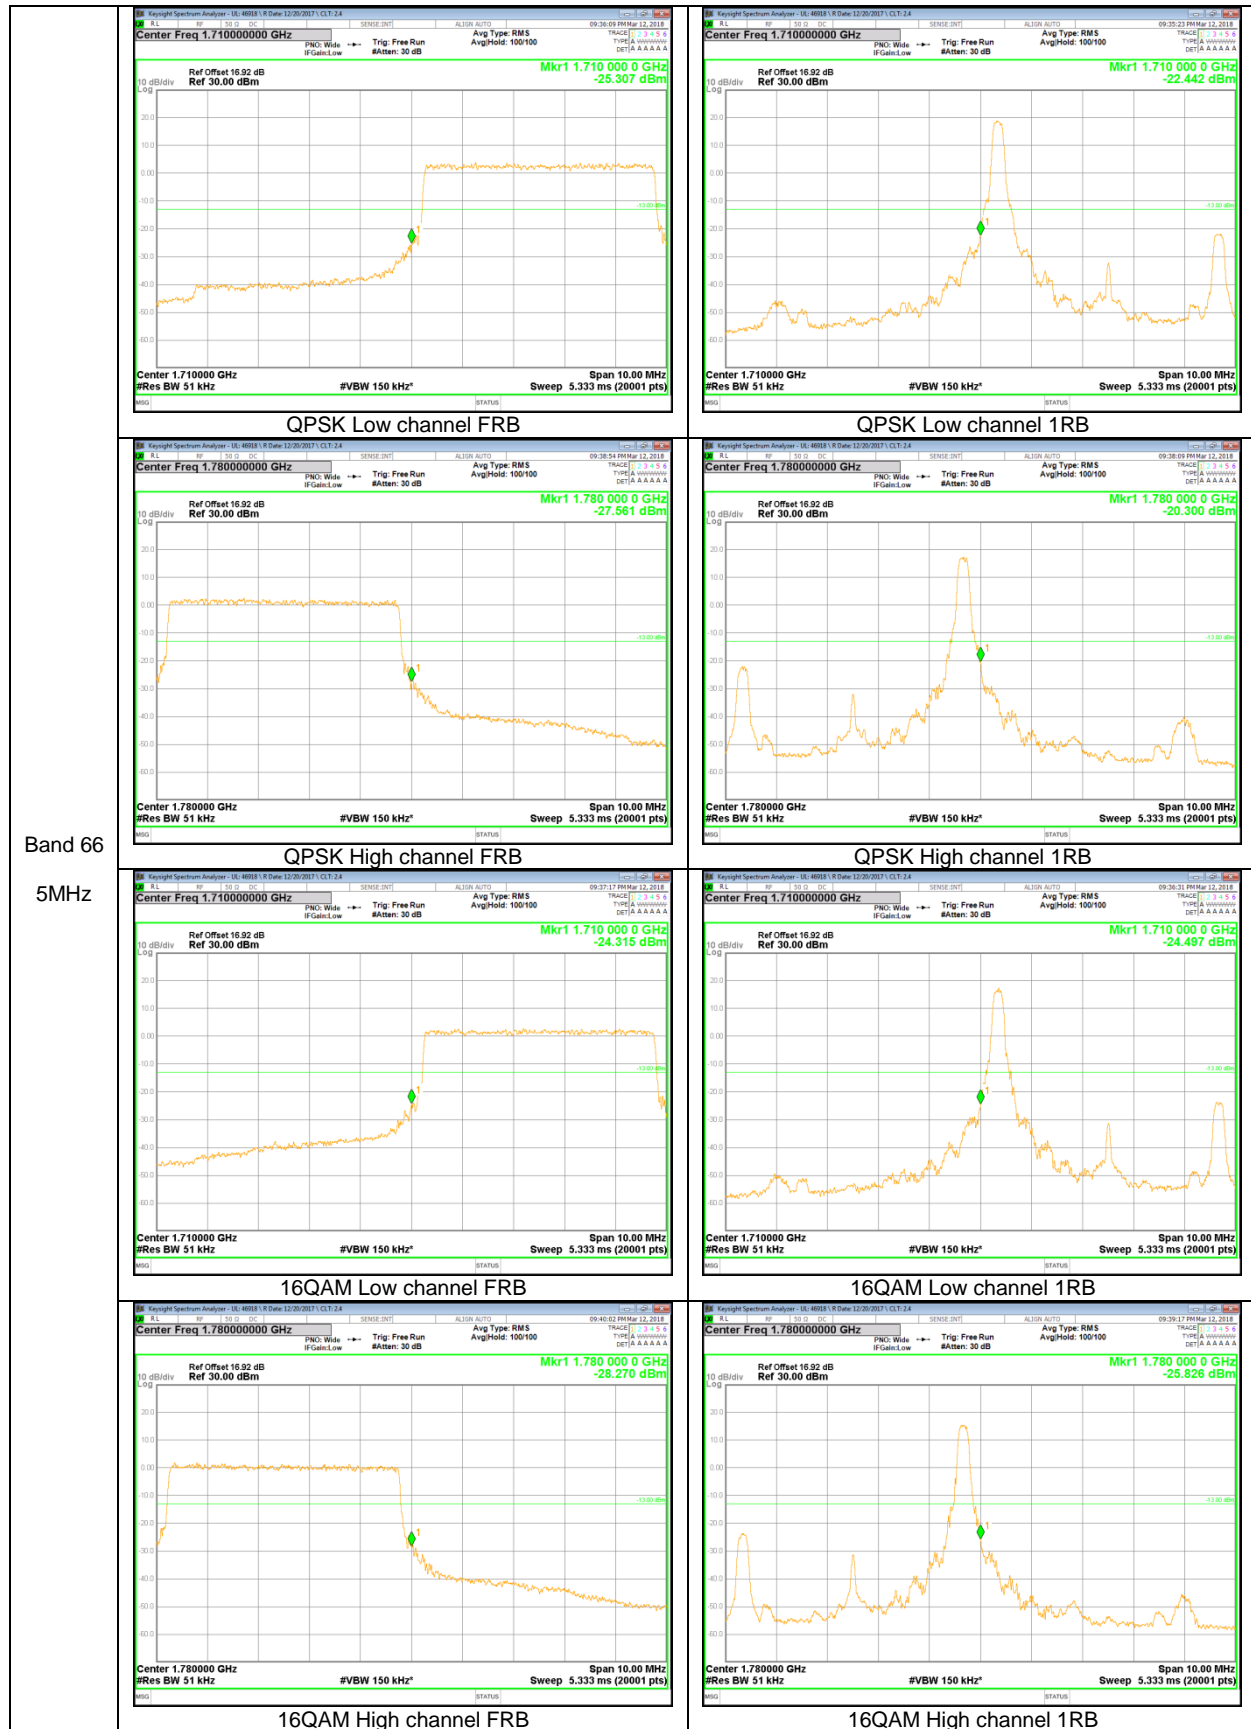

LTE Band 66

Band 66
20MHz

Band 66
15MHz

Band 66
10MHz

Band 66
 5MHz

Band 66
 1.4MHz

LTE Band 2

Band 2
20MHz

Band 2
10MHz

Band 2
5MHz

Band 2
 3MHz

Band 2
 1.4MHz

LTE Band 13

Band 13
 10MHz