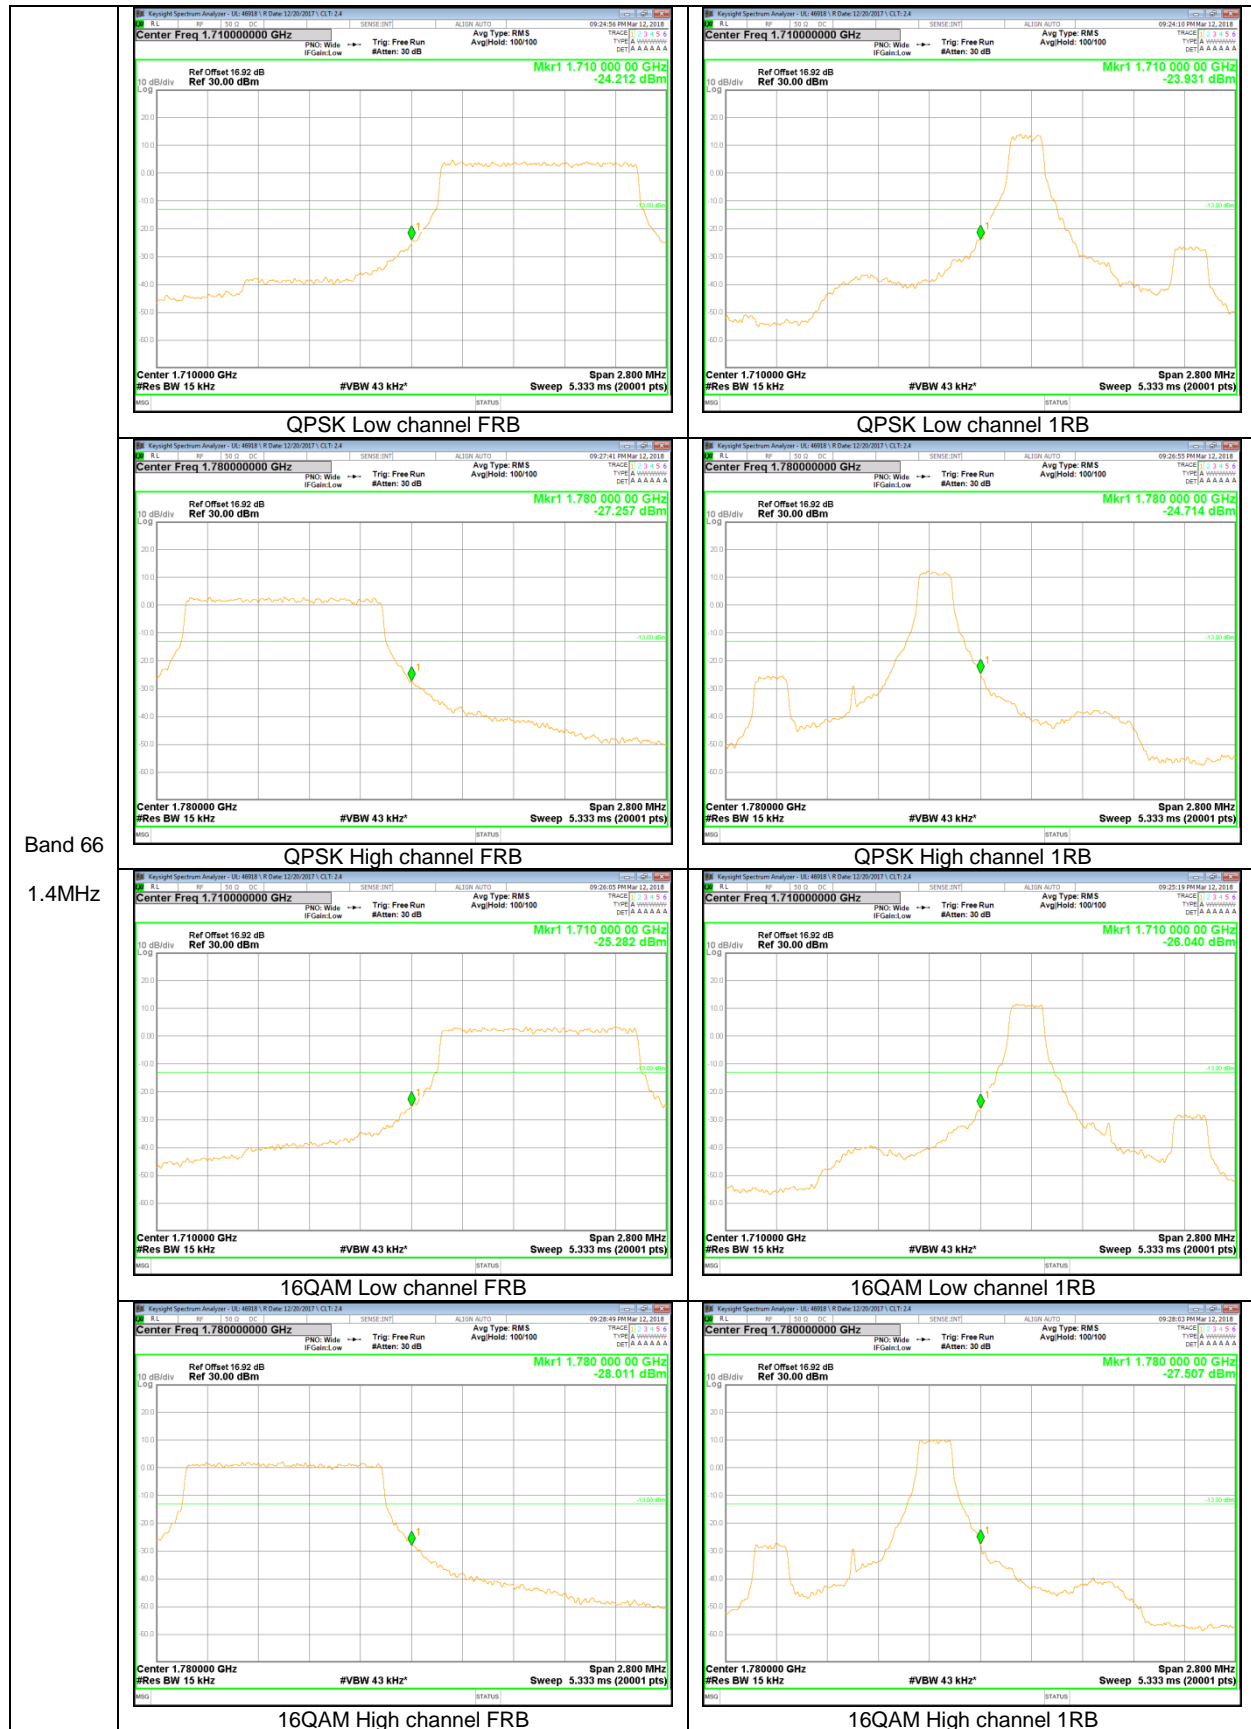

LTE Band 66

Band 66
20MHz

Band 66
15MHz

Band 66
10MHz

Band 66
 5MHz

Band 66
 1.4MHz

LTE Band 2

Band 2
20MHz

Band 2
10MHz

Band 2
5MHz

Band 2
 3MHz

Band 2
 1.4MHz

LTE Band 13

Band 13
 10MHz