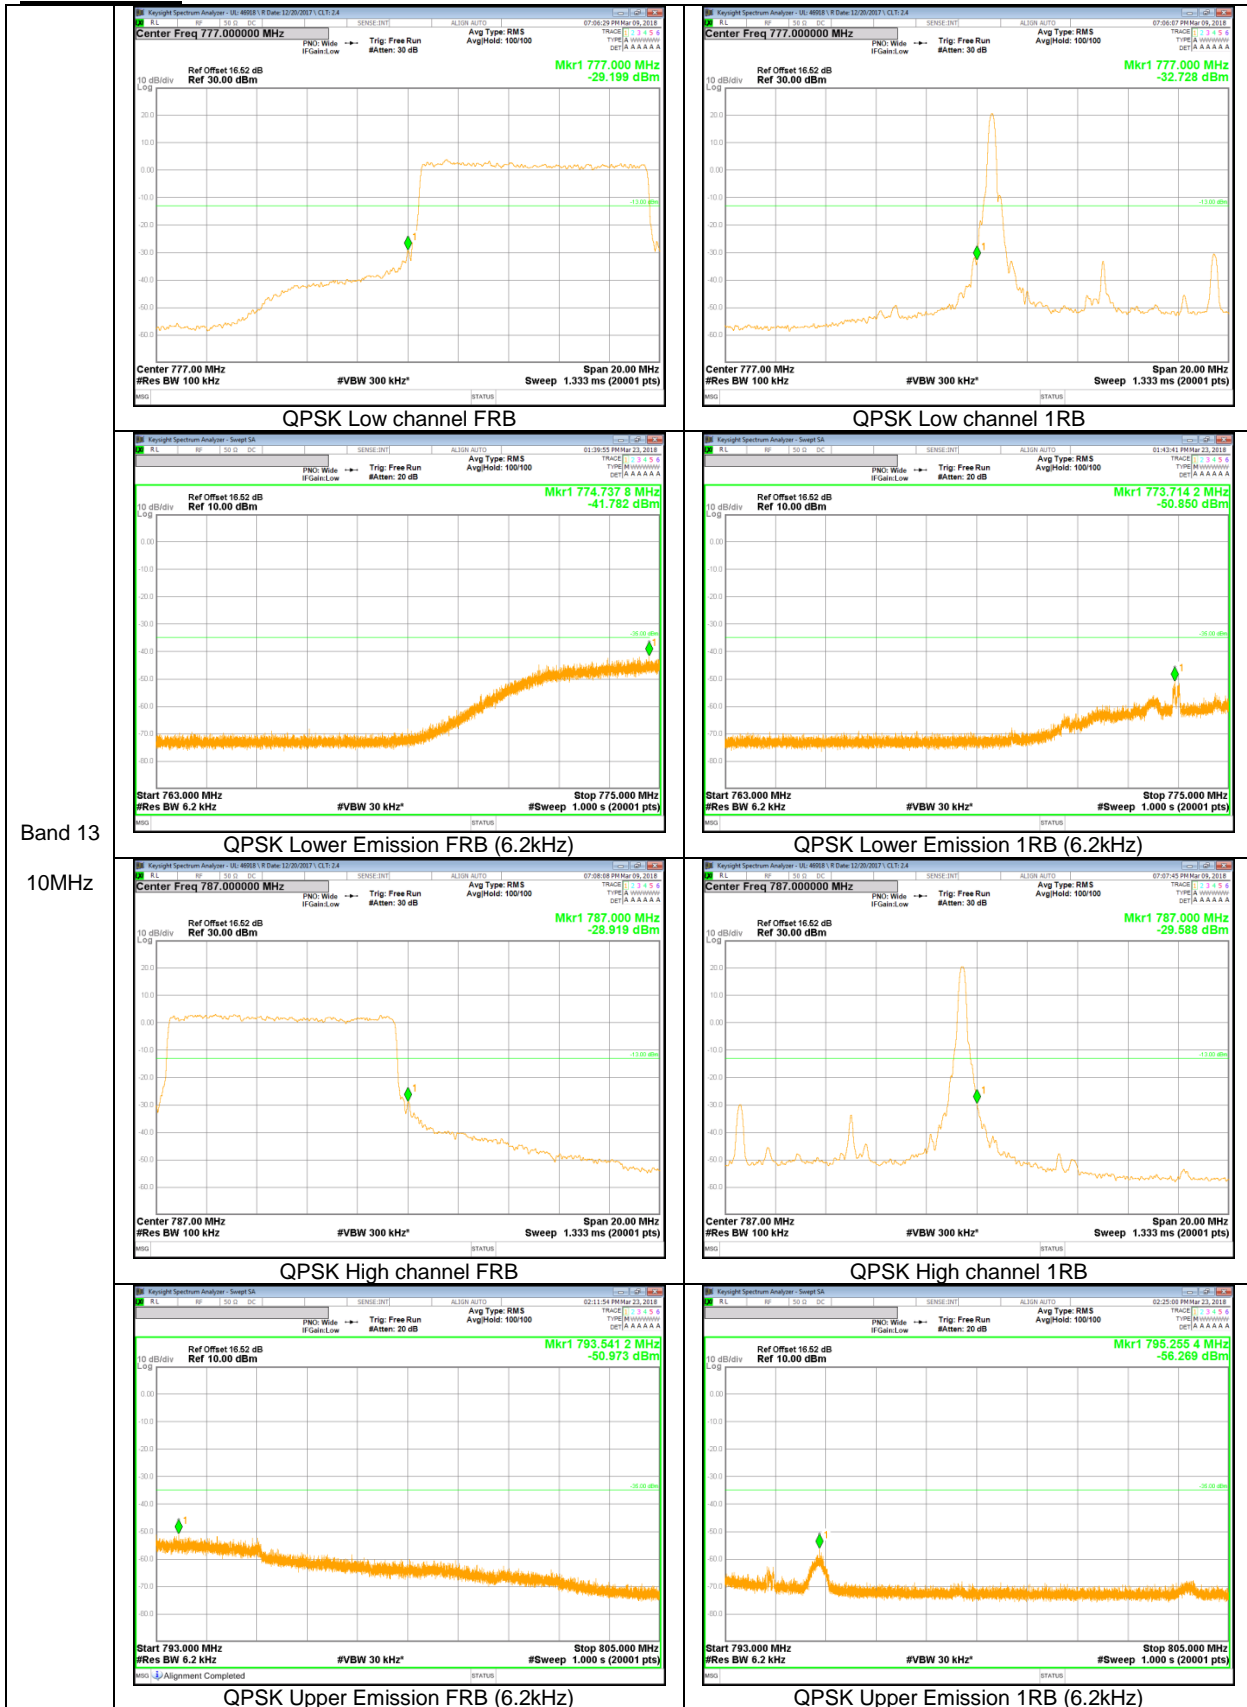

LTE Band 66

Band 66
20MHz

Band 66
15MHz

Band 66
10MHz

Band 66
 5MHz

Band 66
 1.4MHz

LTE Band 2

Band 2
20MHz

Band 2
10MHz

Band 2
5MHz

Band 2
 3MHz

Band 2
 1.4MHz

LTE Band 13

Band 13
 10MHz