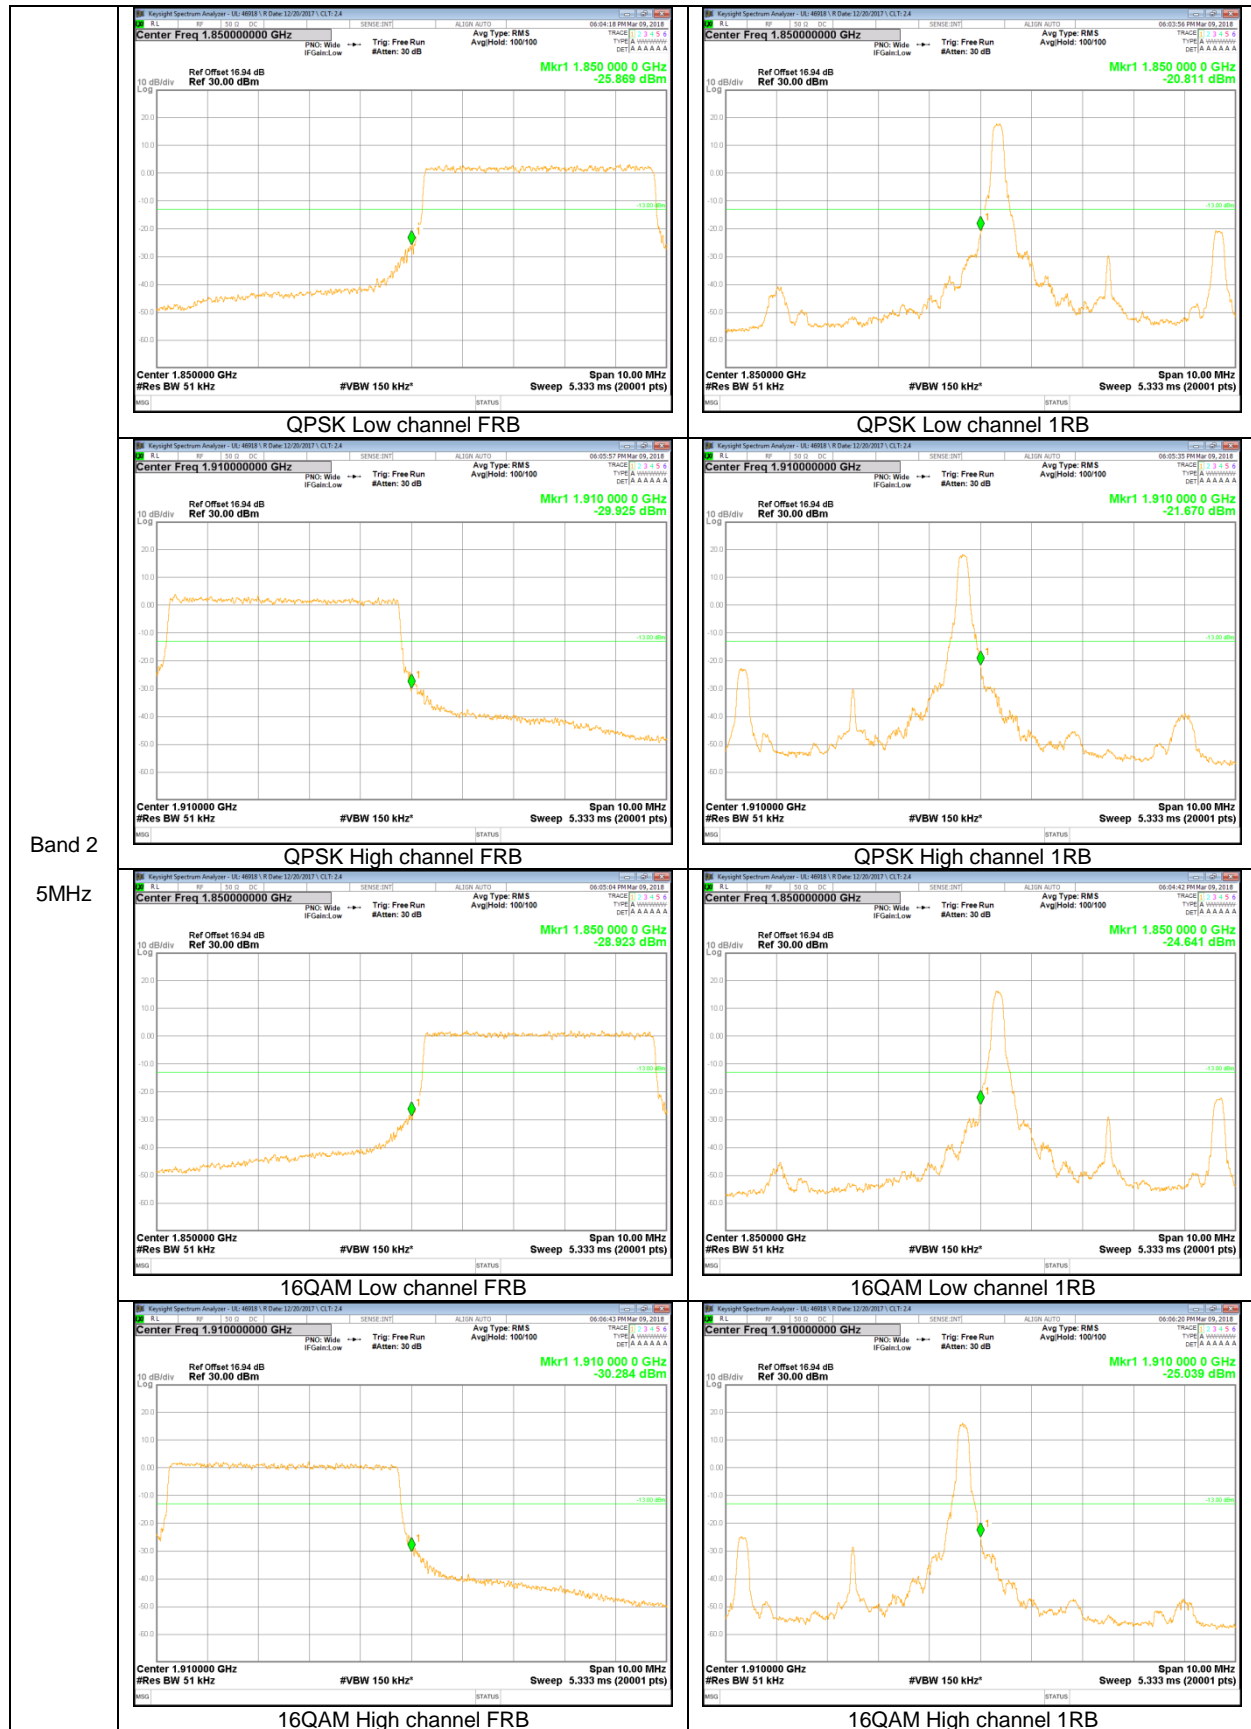

LTE Band 66

Band 66
20MHz

Band 66
15MHz

Band 66
10MHz

Band 66
 5MHz

Band 66
 1.4MHz

LTE Band 2

Band 2
20MHz

Band 2
10MHz

Band 2
5MHz

Band 2
 3MHz

Band 2
 1.4MHz

LTE Band 13

Band 13
 10MHz