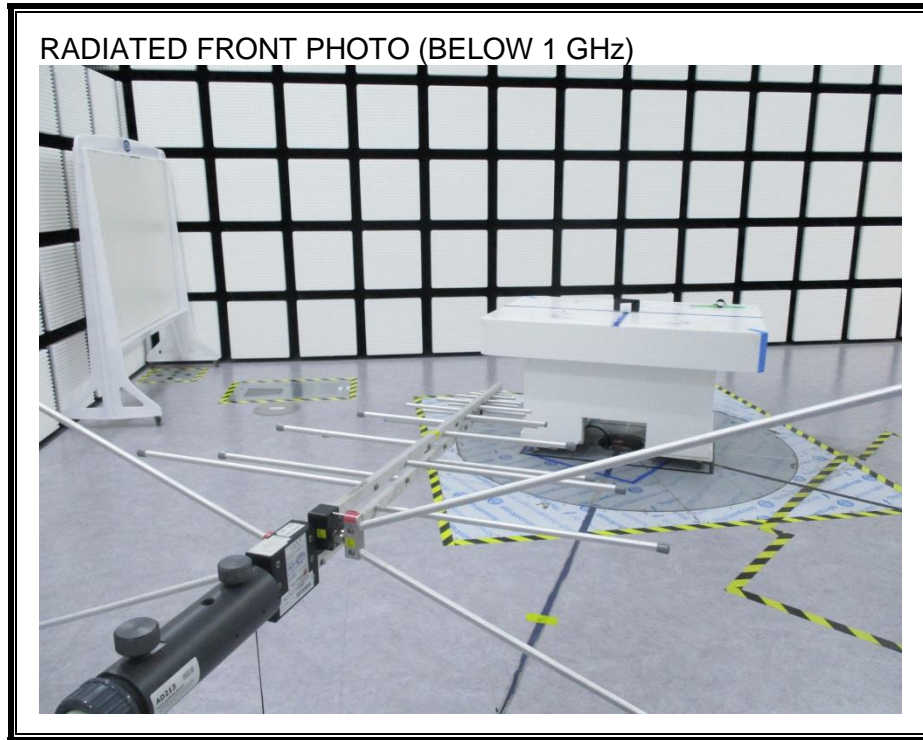

## 11. SETUP PHOTOS

### ANTENNA PORT CONDUCTED RF MEASUREMENT SETUP

**RADIATED RF MEASUREMENT SETUP (BELOW 1 GHz X)**

**RADIATED RF MEASUREMENT SETUP (BELOW 1 GHz \_Y)**

**RADIATED RF MEASUREMENT SETUP (BELOW 1 GHz\_Z)**

**RADIATED RF MEASUREMENT SETUP (ABOVE 1 GHz X)**

**RADIATED RF MEASUREMENT SETUP (ABOVE 1 GHz Y)**

**RADIATED RF MEASUREMENT SETUP (ABOVE 1 GHz Z)**

**RADIATED RF MEASUREMENT SETUP FOR PORTABLE CONFIGURATION**

**ENVIRONMENTAL CHAMBER PHOTO**

**END OF REPORT**