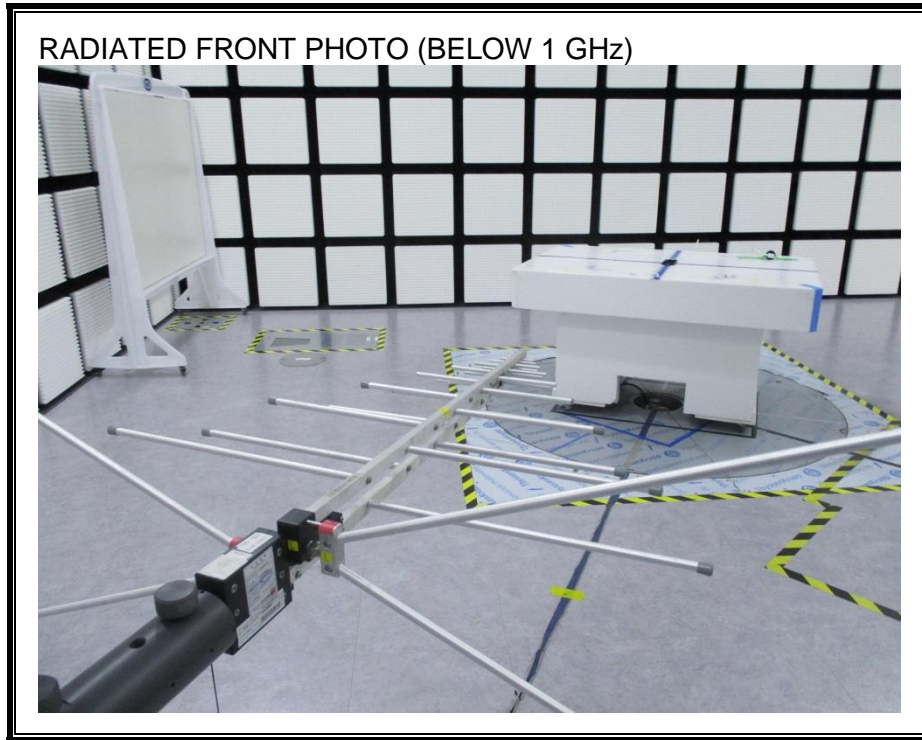

## 11. SETUP PHOTOS

### ANTENNA PORT CONDUCTED RF MEASUREMENT SETUP

**RADIATED RF MEASUREMENT SETUP (BELOW 1 GHz X)**

**RADIATED RF MEASUREMENT SETUP (BELOW 1 GHz \_Y)**

**RADIATED RF MEASUREMENT SETUP (BELOW 1 GHz\_Z)**

**RADIATED RF MEASUREMENT SETUP (ABOVE 1 GHz X)**

**RADIATED RF MEASUREMENT SETUP (ABOVE 1 GHz Y)**

**RADIATED RF MEASUREMENT SETUP (ABOVE 1 GHz Z)**

**RADIATED RF MEASUREMENT SETUP FOR PORTABLE CONFIGURATION**

**ENVIRONMENTAL CHAMBER PHOTO**

**END OF REPORT**