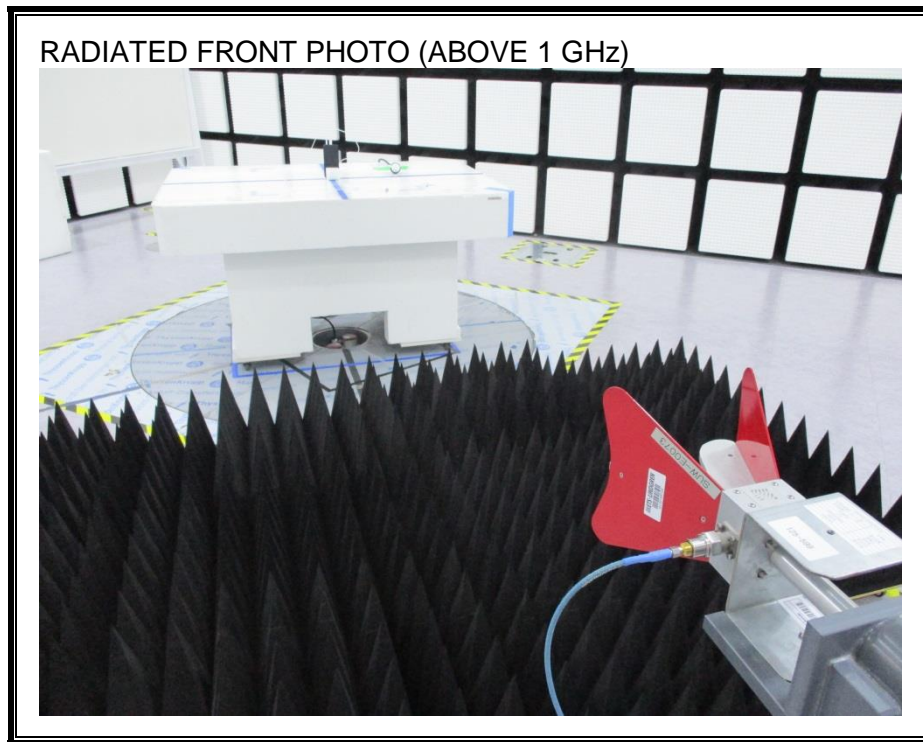

### ANTENNA PORT CONDUCTED RF MEASUREMENT SETUP

**RADIATED RF MEASUREMENT SETUP (BELOW 1 GHz X)**

**RADIATED RF MEASUREMENT SETUP (BELOW 1 GHz \_Y)**

**RADIATED RF MEASUREMENT SETUP (BELOW 1 GHz\_Z)**

**RADIATED RF MEASUREMENT SETUP (ABOVE 1 GHz X)**

**RADIATED RF MEASUREMENT SETUP (ABOVE 1 GHz Y)**

**RADIATED RF MEASUREMENT SETUP (ABOVE 1 GHz Z)**

**RADIATED RF MEASUREMENT SETUP FOR PORTABLE CONFIGURATION**

**ENVIRONMENTAL CHAMBER PHOTO**

**END OF REPORT**