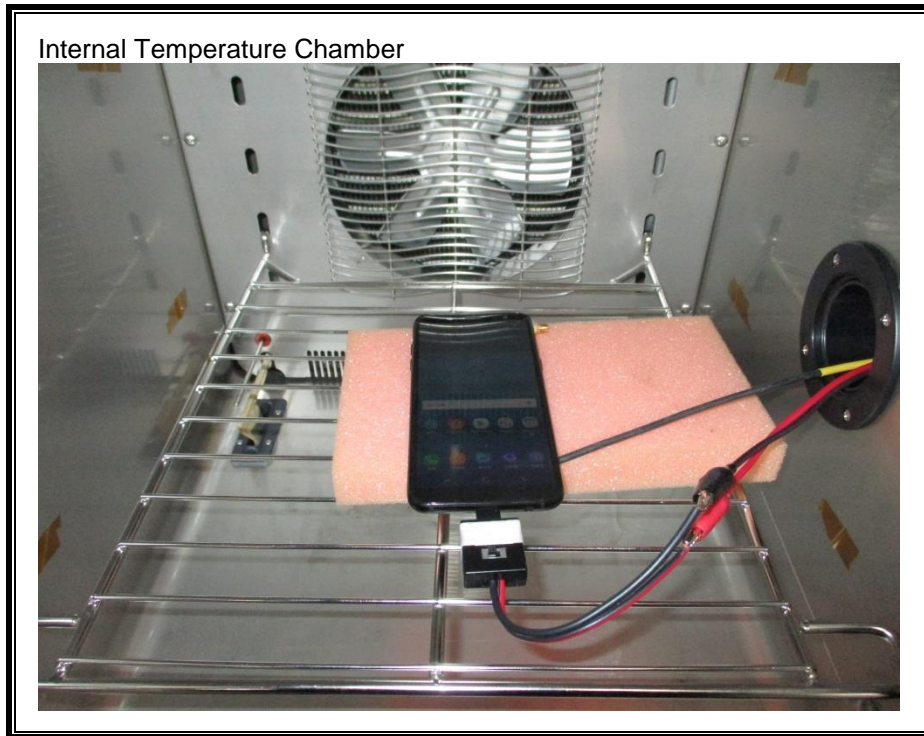

### ANTENNA PORT CONDUCTED RF MEASUREMENT SETUP

**RADIATED RF MEASUREMENT SETUP (BELOW 1 GHz X)**

**RADIATED RF MEASUREMENT SETUP (BELOW 1 GHz \_Y)**

**RADIATED RF MEASUREMENT SETUP (BELOW 1 GHz\_Z)**

**RADIATED RF MEASUREMENT SETUP (ABOVE 1 GHz X)**

**RADIATED RF MEASUREMENT SETUP (ABOVE 1 GHz Y)**

**RADIATED RF MEASUREMENT SETUP (ABOVE 1 GHz Z)**

**RADIATED RF MEASUREMENT SETUP FOR PORTABLE CONFIGURATION**

**ENVIRONMENTAL CHAMBER PHOTO**

**END OF REPORT**