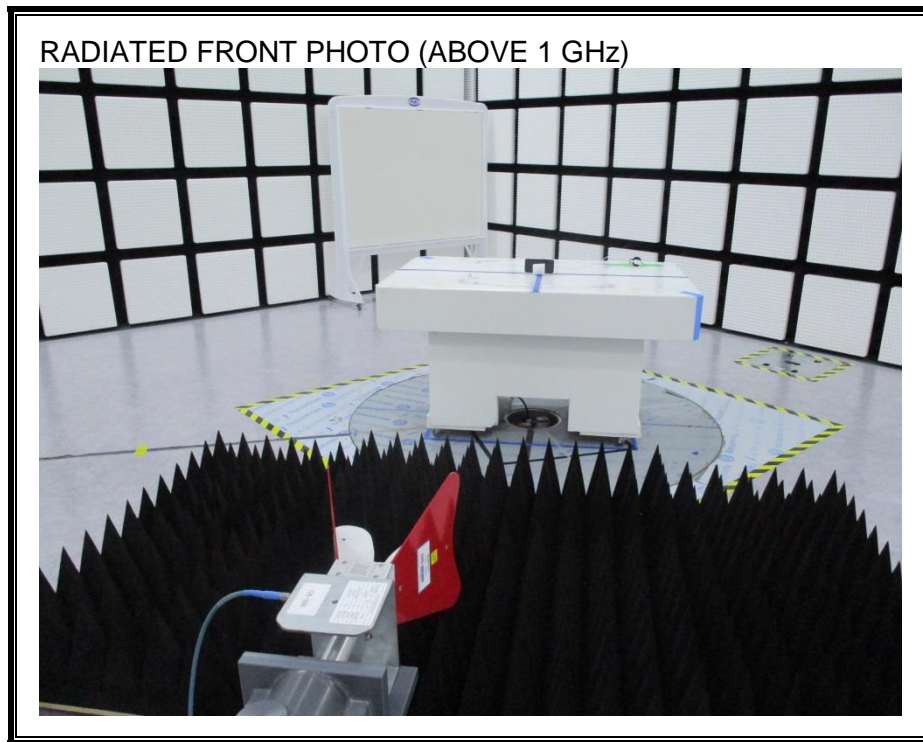

### ANTENNA PORT CONDUCTED RF MEASUREMENT SETUP

**RADIATED RF MEASUREMENT SETUP (BELOW 1 GHz X)**

**RADIATED RF MEASUREMENT SETUP (BELOW 1 GHz \_Y)**

**RADIATED RF MEASUREMENT SETUP (BELOW 1 GHz\_Z)**

**RADIATED RF MEASUREMENT SETUP (ABOVE 1 GHz X)**

**RADIATED RF MEASUREMENT SETUP (ABOVE 1 GHz Y)**

**RADIATED RF MEASUREMENT SETUP (ABOVE 1 GHz Z)**

**RADIATED RF MEASUREMENT SETUP FOR PORTABLE CONFIGURATION**

**ENVIRONMENTAL CHAMBER PHOTO**

**END OF REPORT**