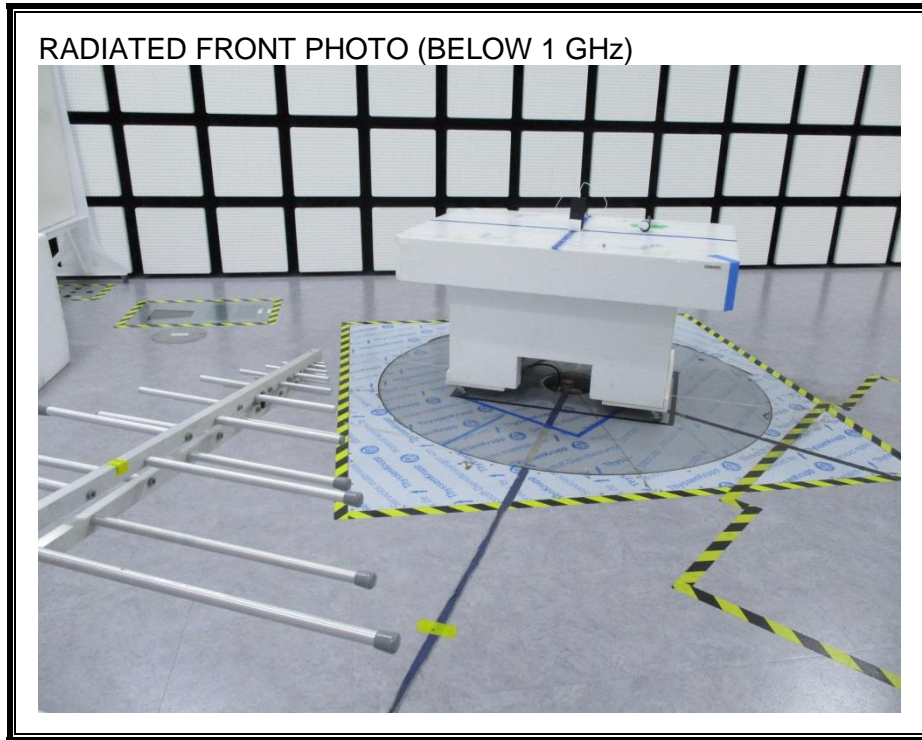

### ANTENNA PORT CONDUCTED RF MEASUREMENT SETUP

**RADIATED RF MEASUREMENT SETUP (BELOW 1 GHz X)**

**RADIATED RF MEASUREMENT SETUP (BELOW 1 GHz \_Y)**

**RADIATED RF MEASUREMENT SETUP (BELOW 1 GHz\_Z)**

**RADIATED RF MEASUREMENT SETUP (ABOVE 1 GHz X)**

**RADIATED RF MEASUREMENT SETUP (ABOVE 1 GHz Y)**

**RADIATED RF MEASUREMENT SETUP (ABOVE 1 GHz Z)**

**RADIATED RF MEASUREMENT SETUP FOR PORTABLE CONFIGURATION**

**ENVIRONMENTAL CHAMBER PHOTO**

**END OF REPORT**