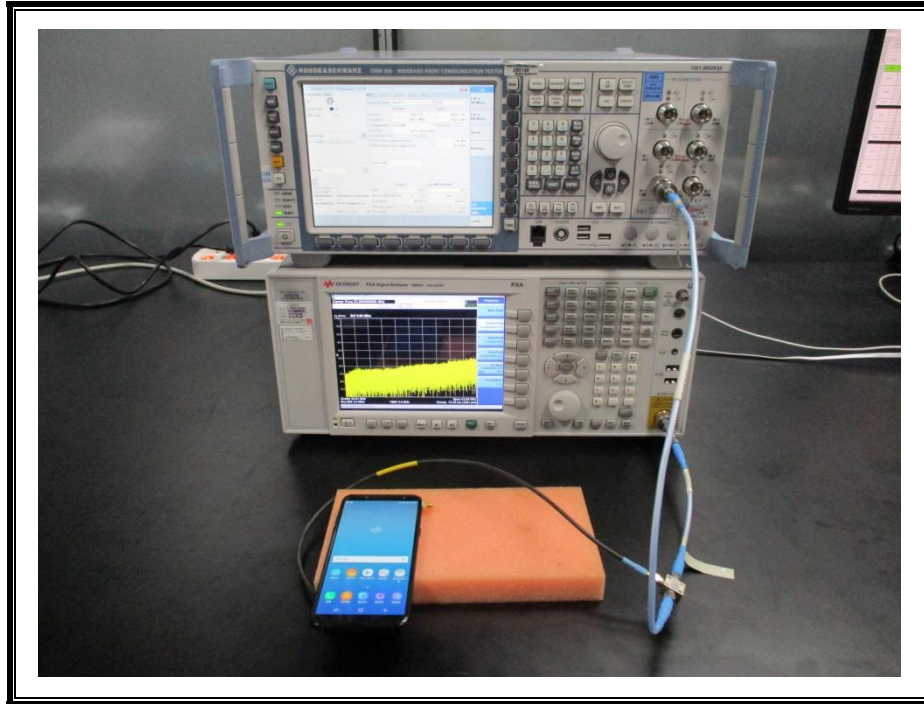

### ANTENNA PORT CONDUCTED RF MEASUREMENT SETUP

**RADIATED RF MEASUREMENT SETUP (BELOW 1 GHz X)**

**RADIATED RF MEASUREMENT SETUP (BELOW 1 GHz \_Y)**

**RADIATED RF MEASUREMENT SETUP (BELOW 1 GHz\_Z)**

**RADIATED RF MEASUREMENT SETUP (ABOVE 1 GHz X)**