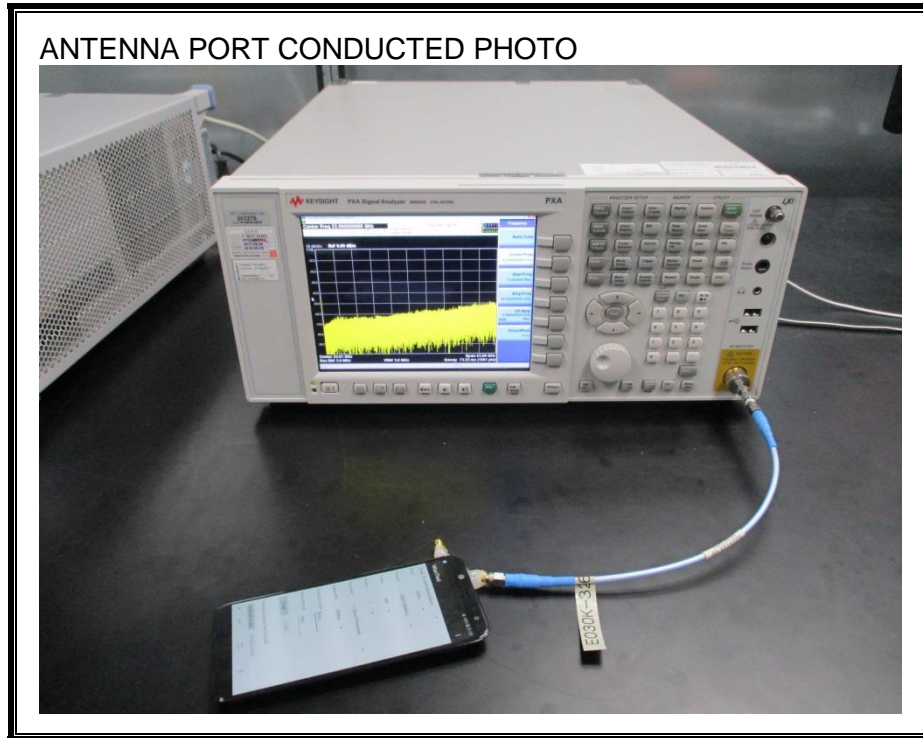

15. SETUP PHOTOS

ANTENNA PORT CONDUCTED RF MEASUREMENT SETUP

RADIATED RF MEASUREMENT SETUP (BELOW 1 GHz)

RADIATED RF MEASUREMENT SETUP (ABOVE 1 GHz)

RADIATED RF MEASUREMENT SETUP FOR PORTABLE CONFIGURATION

POWERLINE CONDUCTED EMISSIONS MEASUREMENT SETUP

DYNAMIC FREQUENCY SELECTION MEASUREMENT SETUP

END OF REPORT