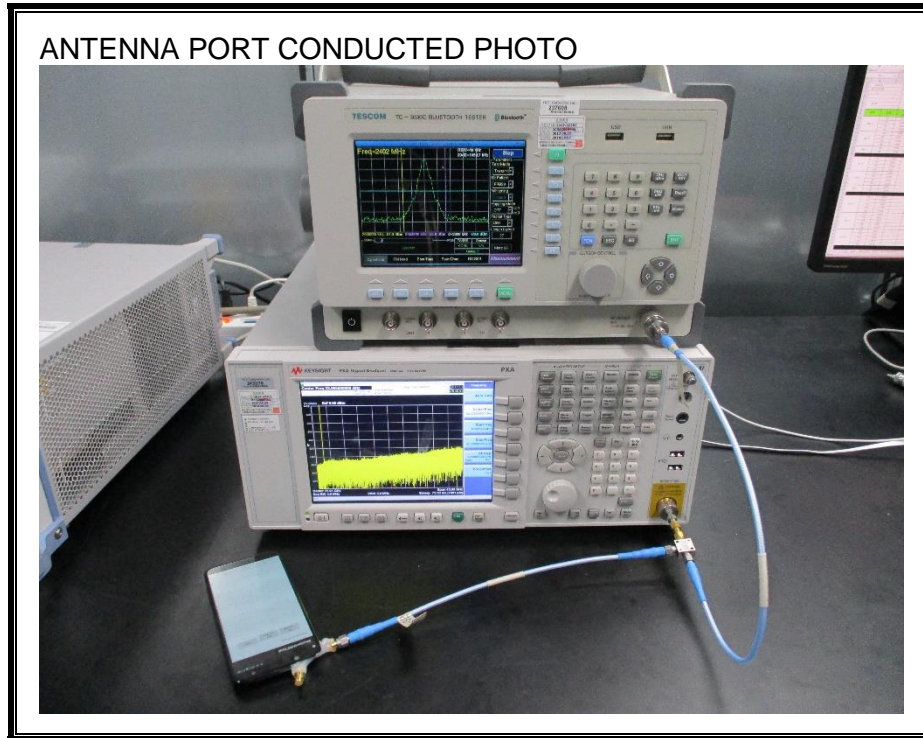

13. SETUP PHOTOS

ANTENNA PORT CONDUCTED RF MEASUREMENT SETUP

RADIATED RF MEASUREMENT SETUP (BELOW 1 GHz)

RADIATED RF MEASUREMENT SETUP (ABOVE 1 GHz)

RADIATED RF MEASUREMENT SETUP FOR PORTABLE CONFIGURATION

POWERLINE CONDUCTED EMISSIONS MEASUREMENT SETUP

END OF REPORT