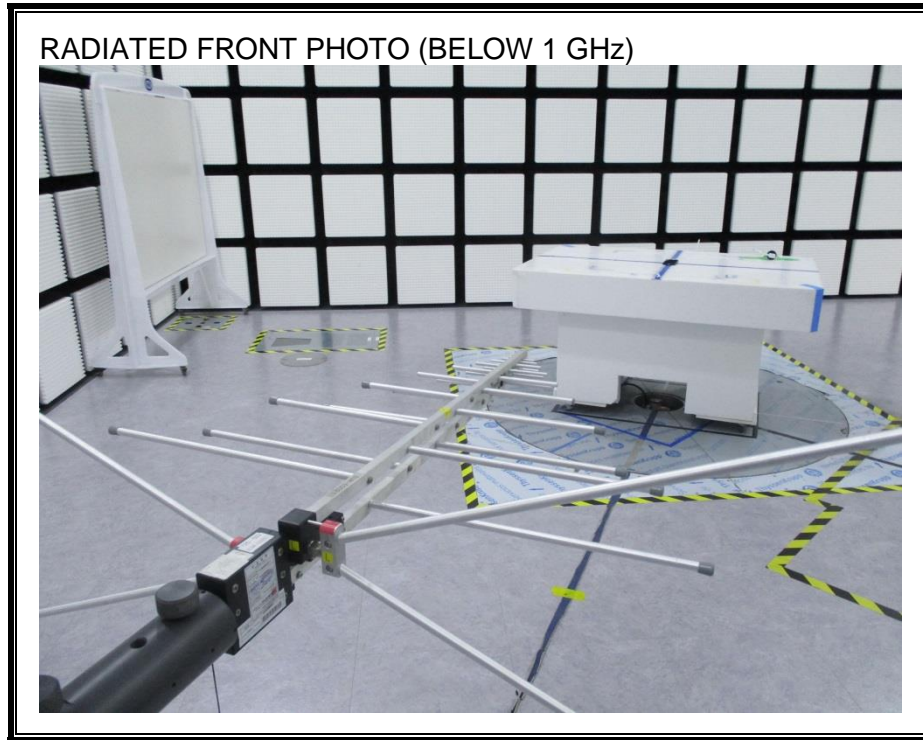

9. SETUP PHOTOS

ANTENNA PORT CONDUCTED RF MEASUREMENT SETUP

RADIATED RF MEASUREMENT SETUP (BELOW 1 GHz)

RADIATED RF MEASUREMENT SETUP (ABOVE 1 GHz)

RADIATED RF MEASUREMENT SETUP FOR PORTABLE CONFIGURATION

POWERLINE CONDUCTED EMISSIONS MEASUREMENT SETUP

END OF REPORT