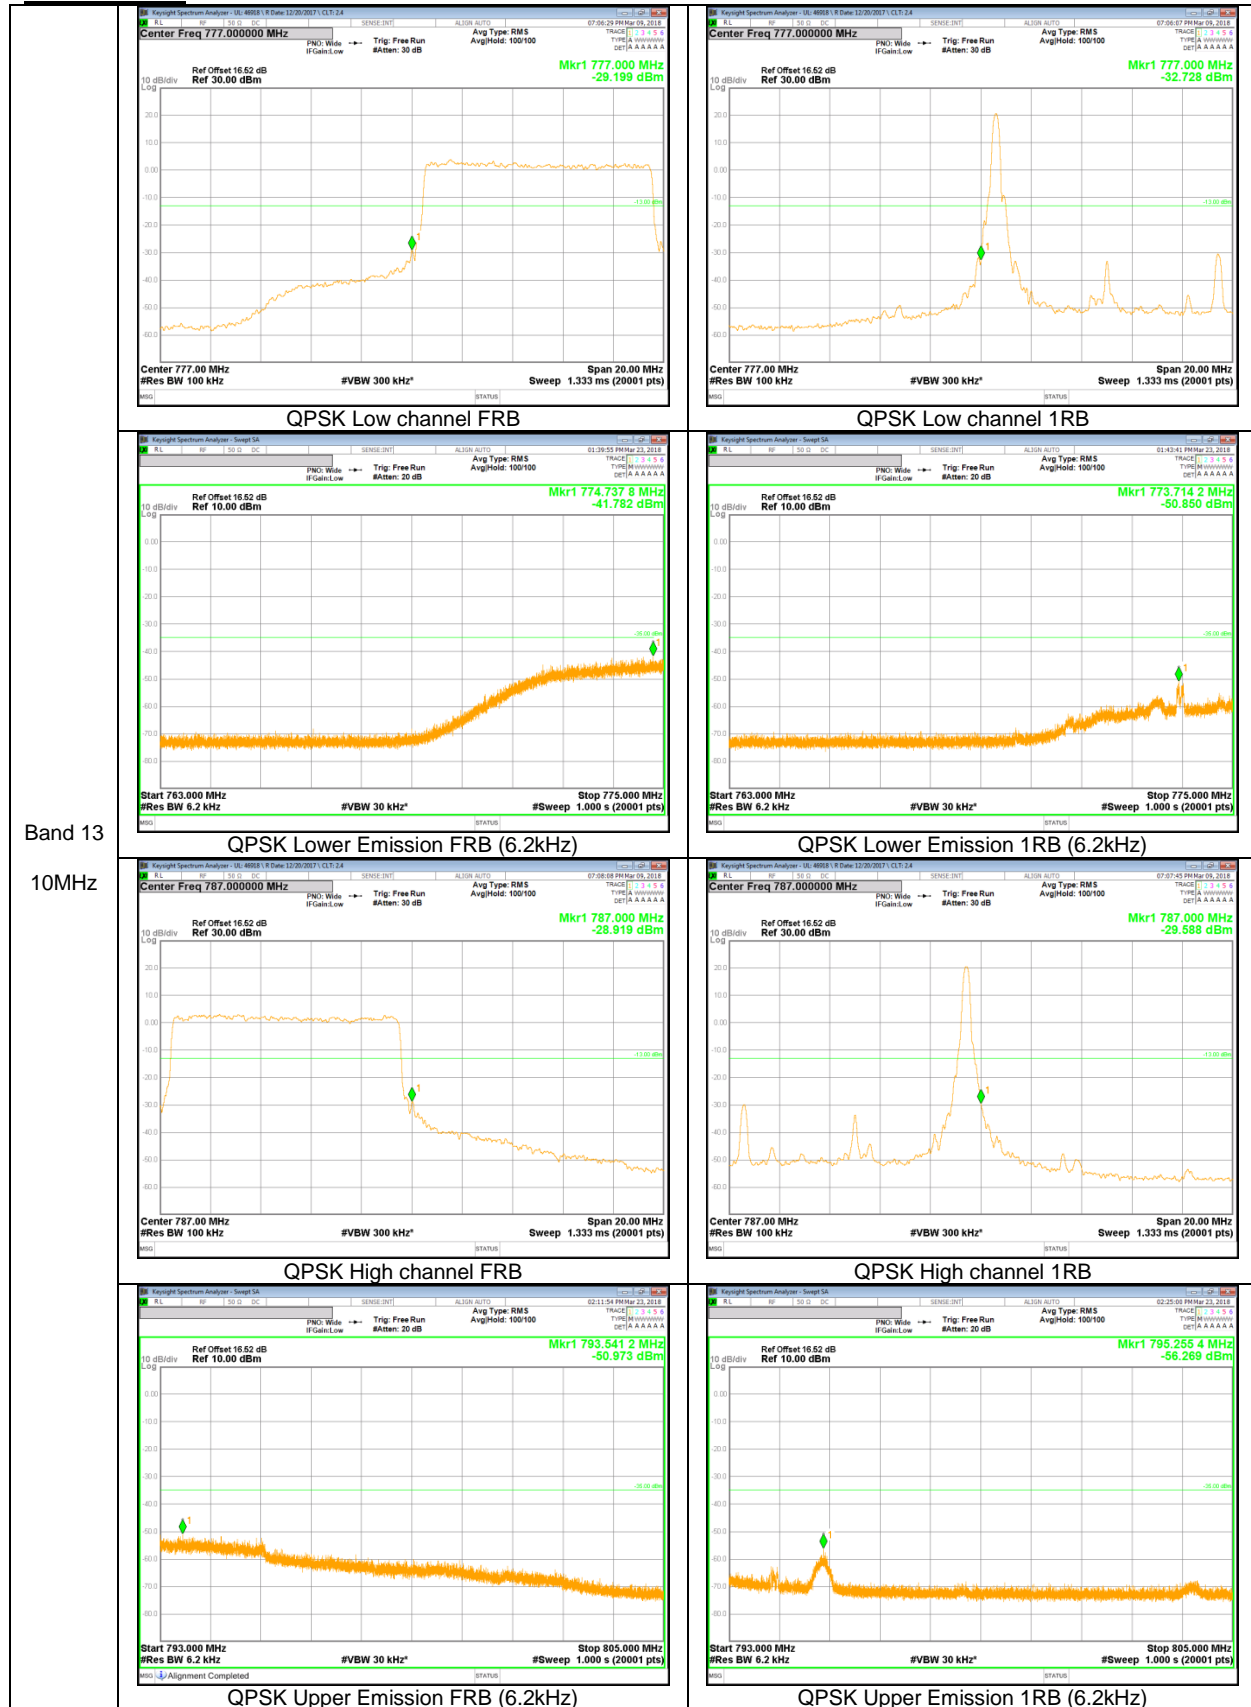

LTE Band 66

Band 66
 15MHz

Band 66
 5MHz

Band 66
 3MHz

Band 66
 1.4MHz

LTE Band 2

Band 2
20MHz

Band 2
3MHz

LTE Band 13

Band 13
 10MHz