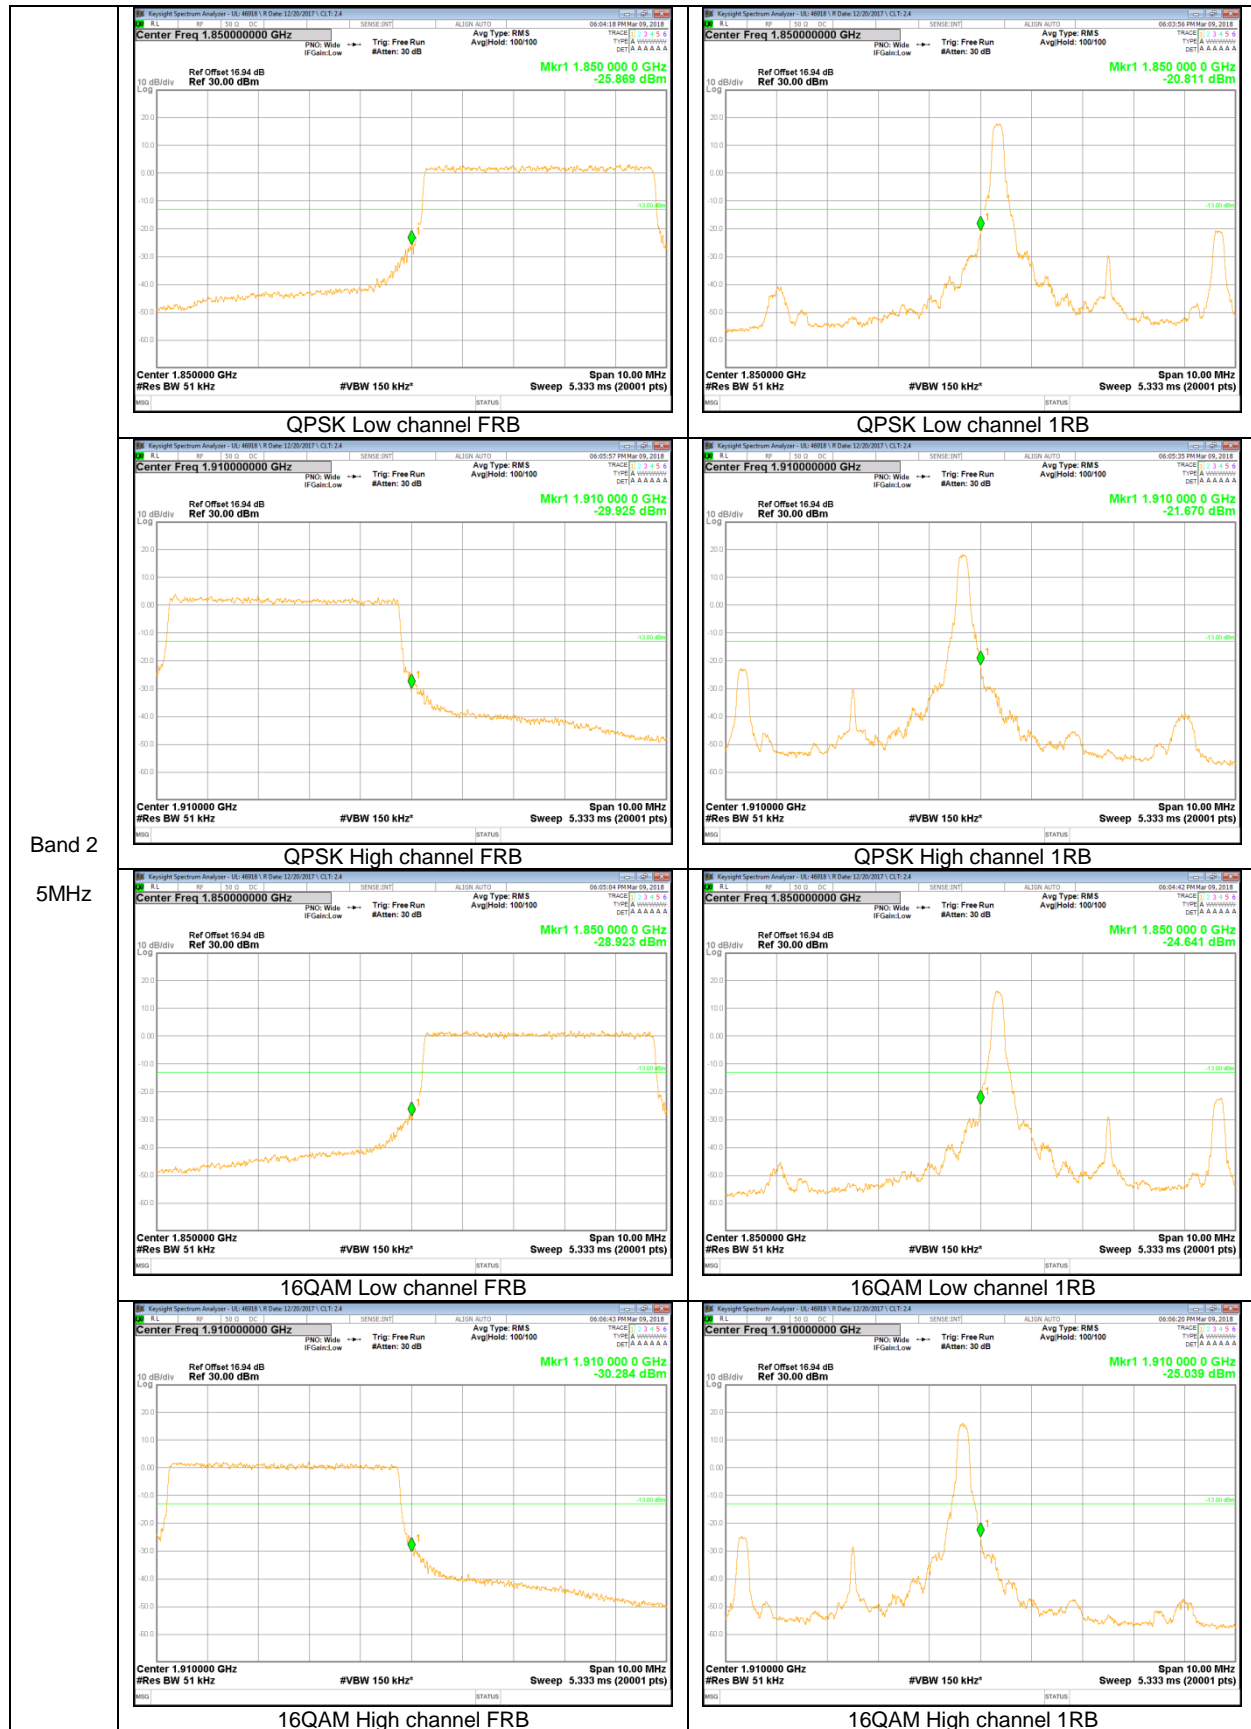

LTE Band 66

Band 66
 15MHz

Band 66
 5MHz

Band 66
 3MHz

Band 66
 1.4MHz

LTE Band 2

Band 2
20MHz

Band 2
3MHz

LTE Band 13

Band 13
 10MHz