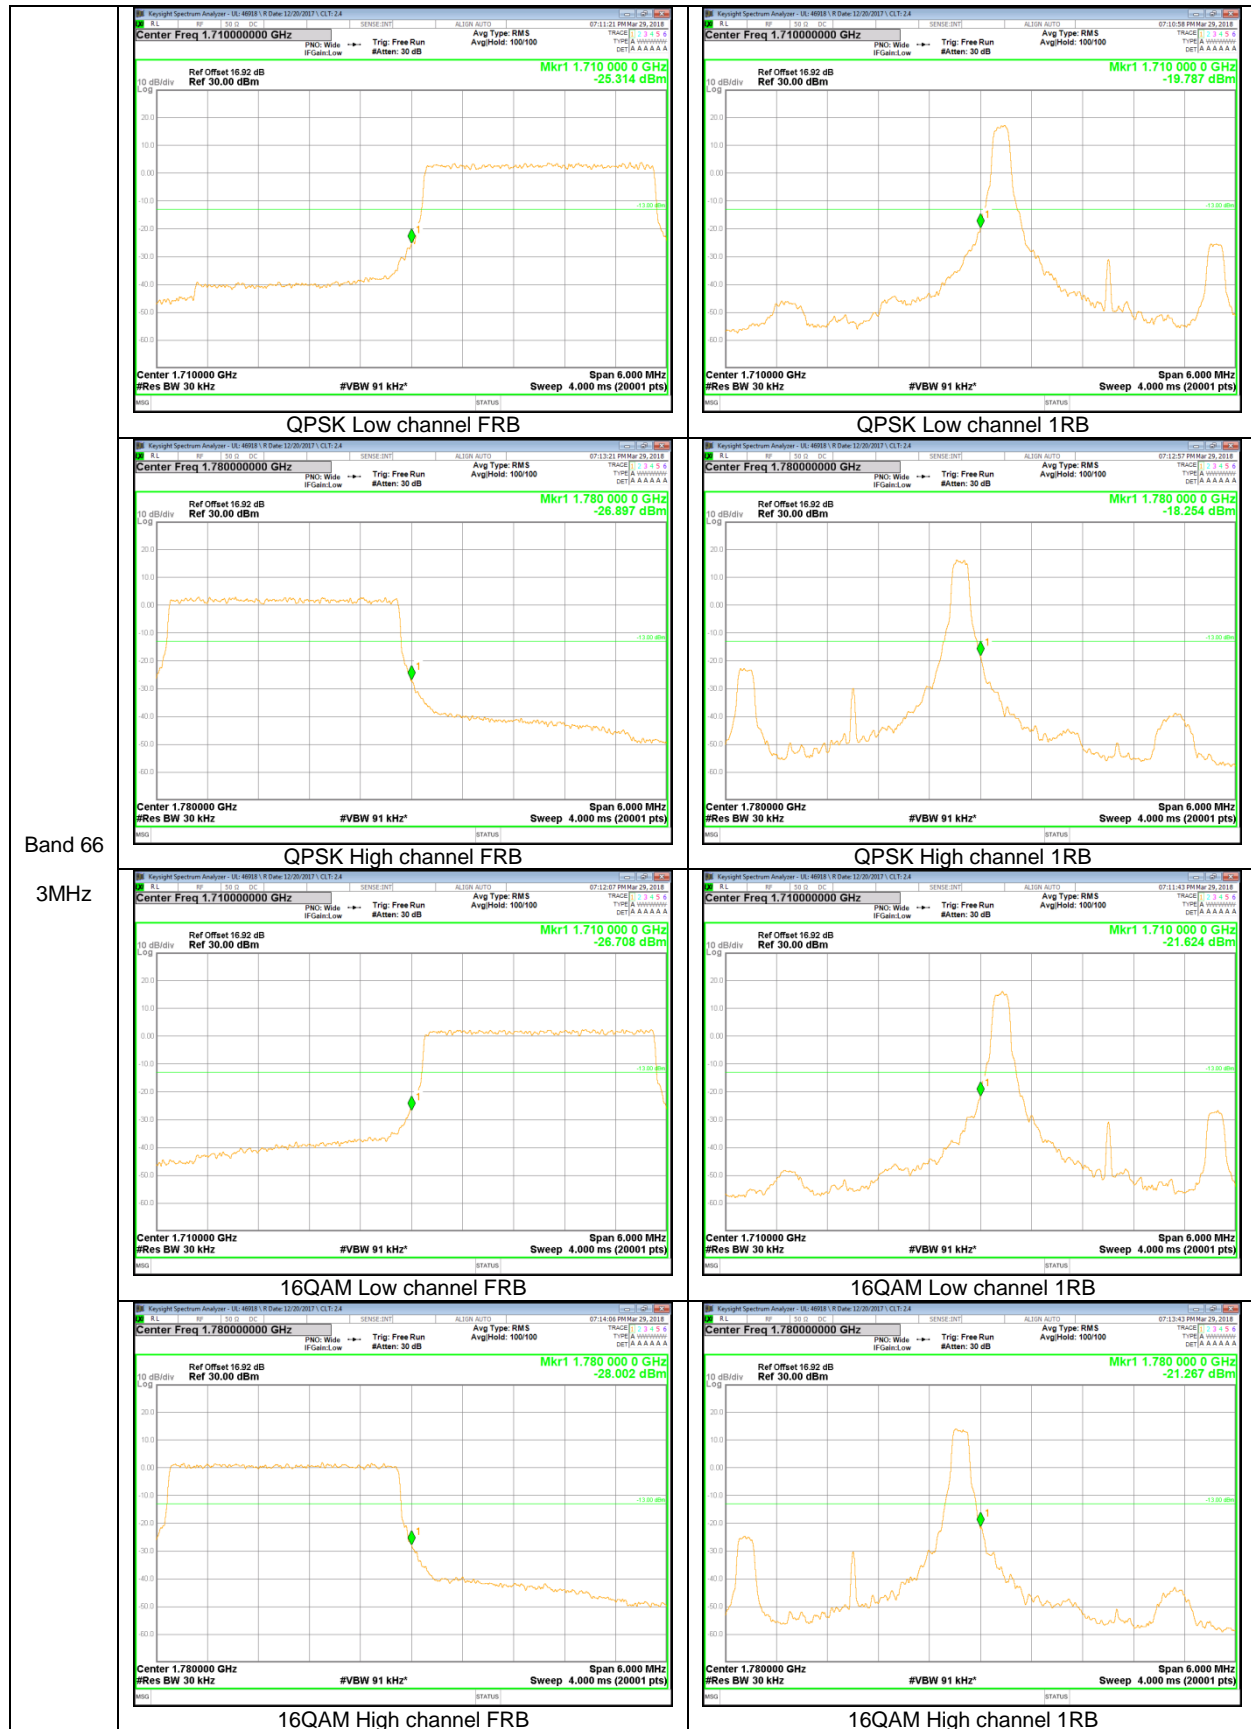

LTE Band 66

Band 66
 15MHz

Band 66
 5MHz

Band 66
 3MHz

Band 66
 1.4MHz

LTE Band 2

Band 2
20MHz

Band 2
3MHz

LTE Band 13

Band 13
 10MHz