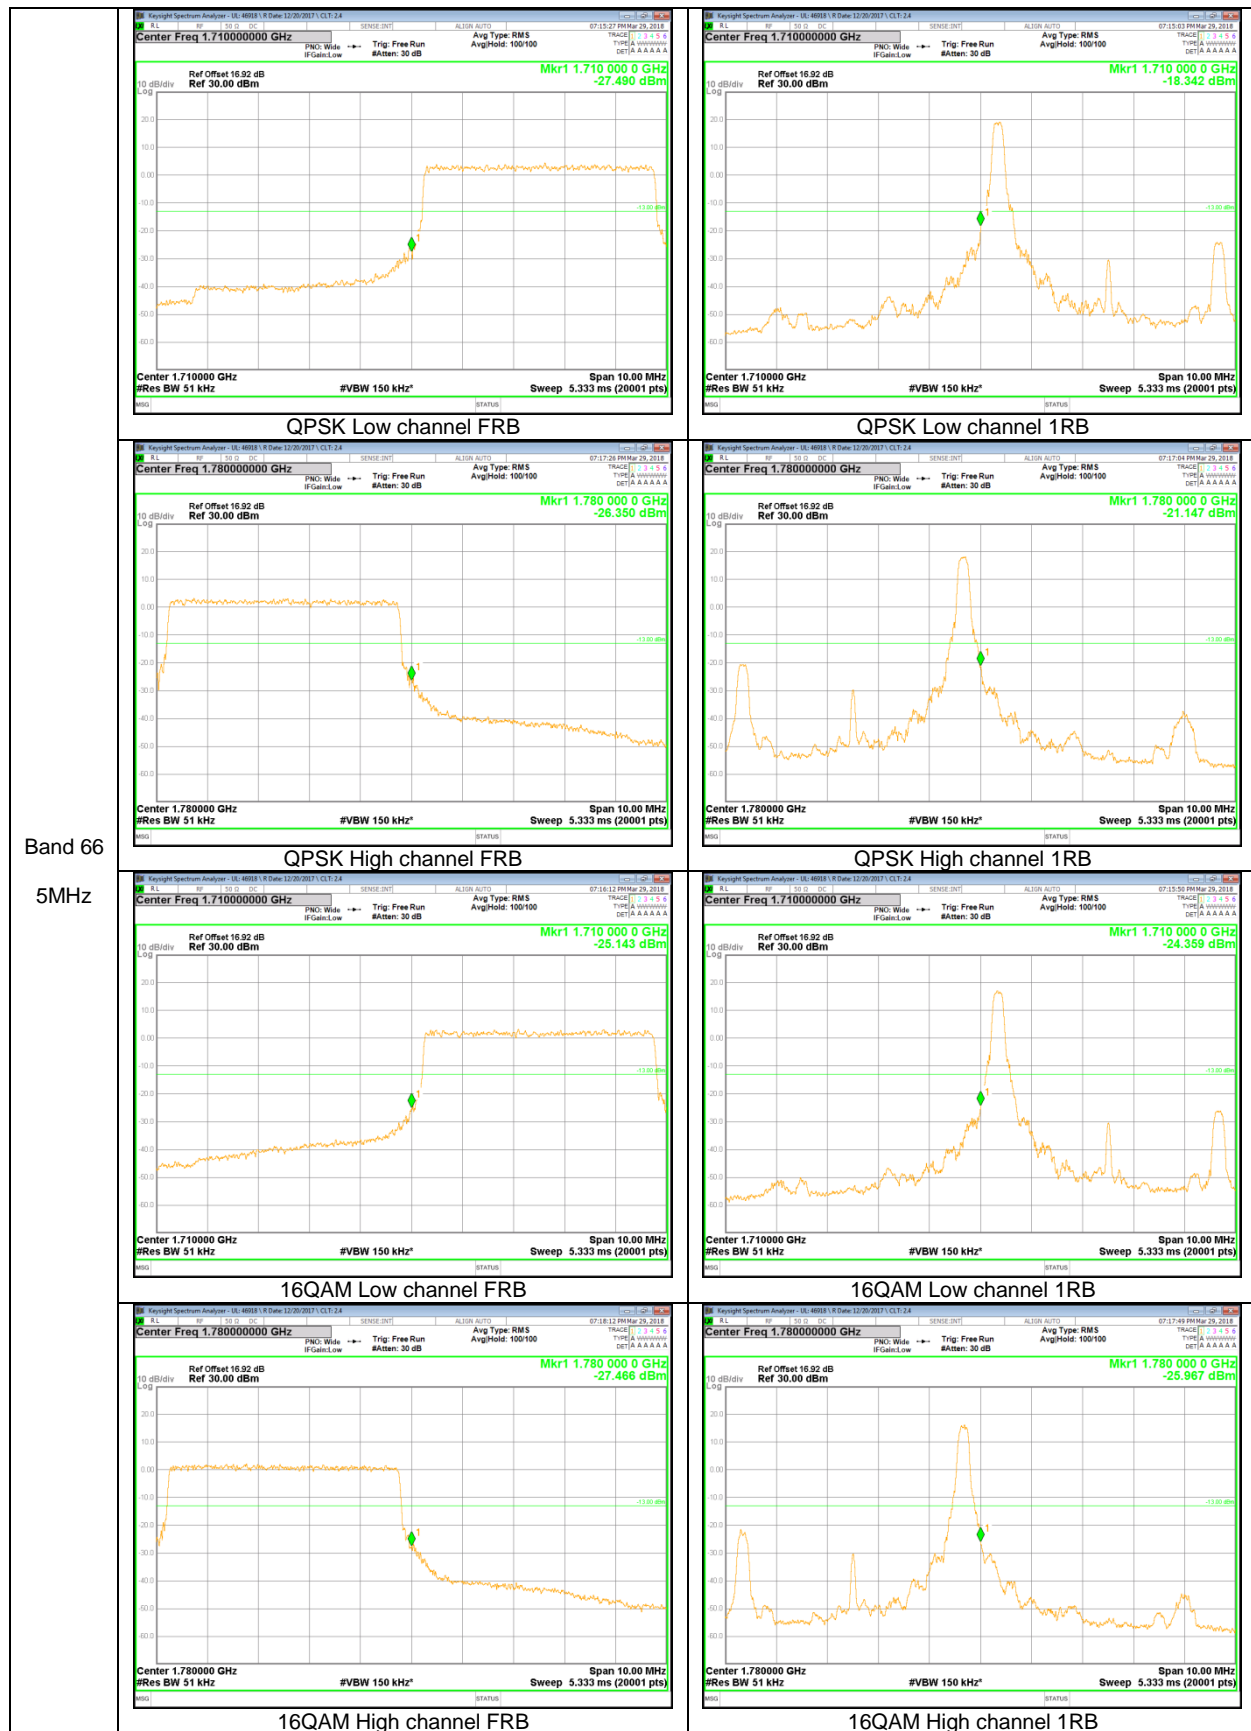

LTE Band 66

Band 66
 15MHz

Band 66
 5MHz

Band 66
 3MHz

Band 66
 1.4MHz

LTE Band 2

Band 2
20MHz

Band 2
3MHz

LTE Band 13

Band 13
 10MHz