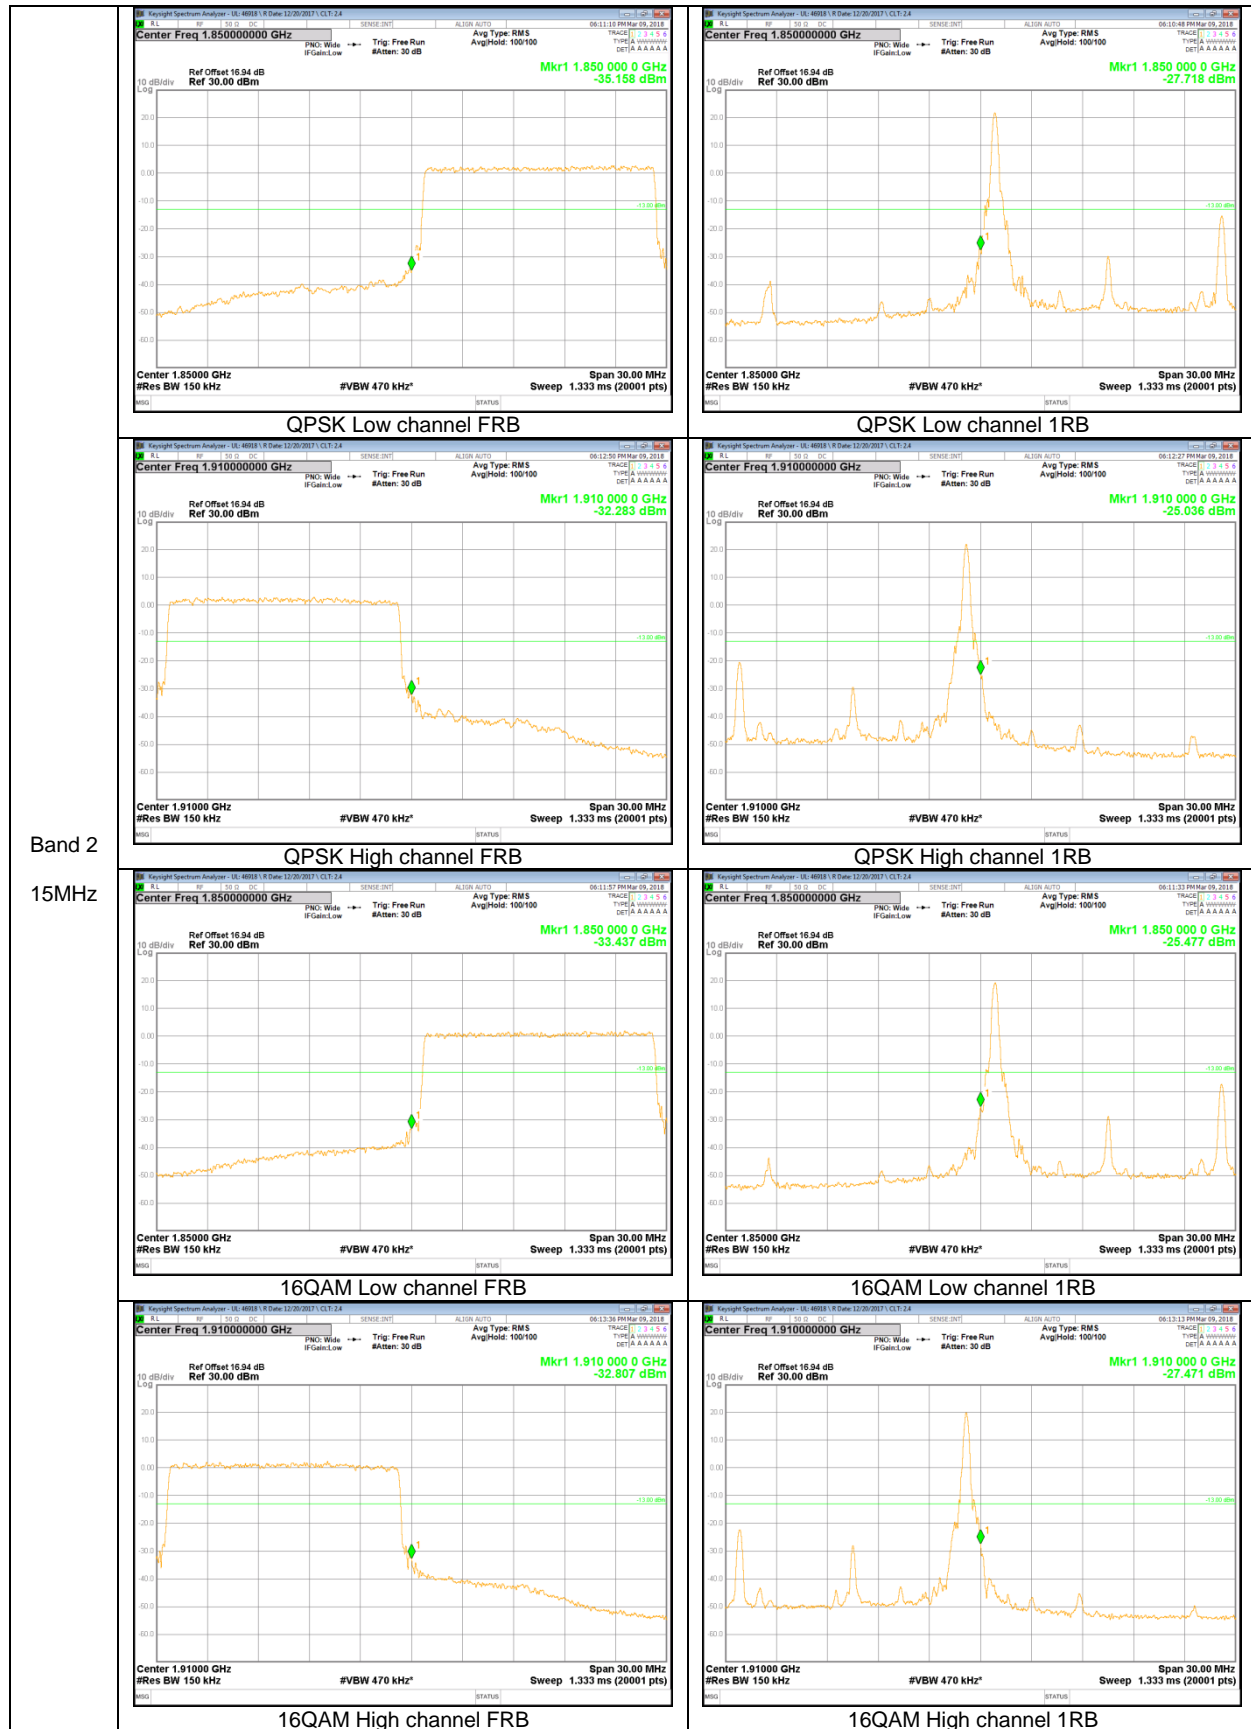

LTE Band 66

Band 66
 15MHz

Band 66
 5MHz

Band 66
 3MHz

Band 66
 1.4MHz

LTE Band 2

Band 2
20MHz

Band 2
3MHz

LTE Band 13

Band 13
 10MHz