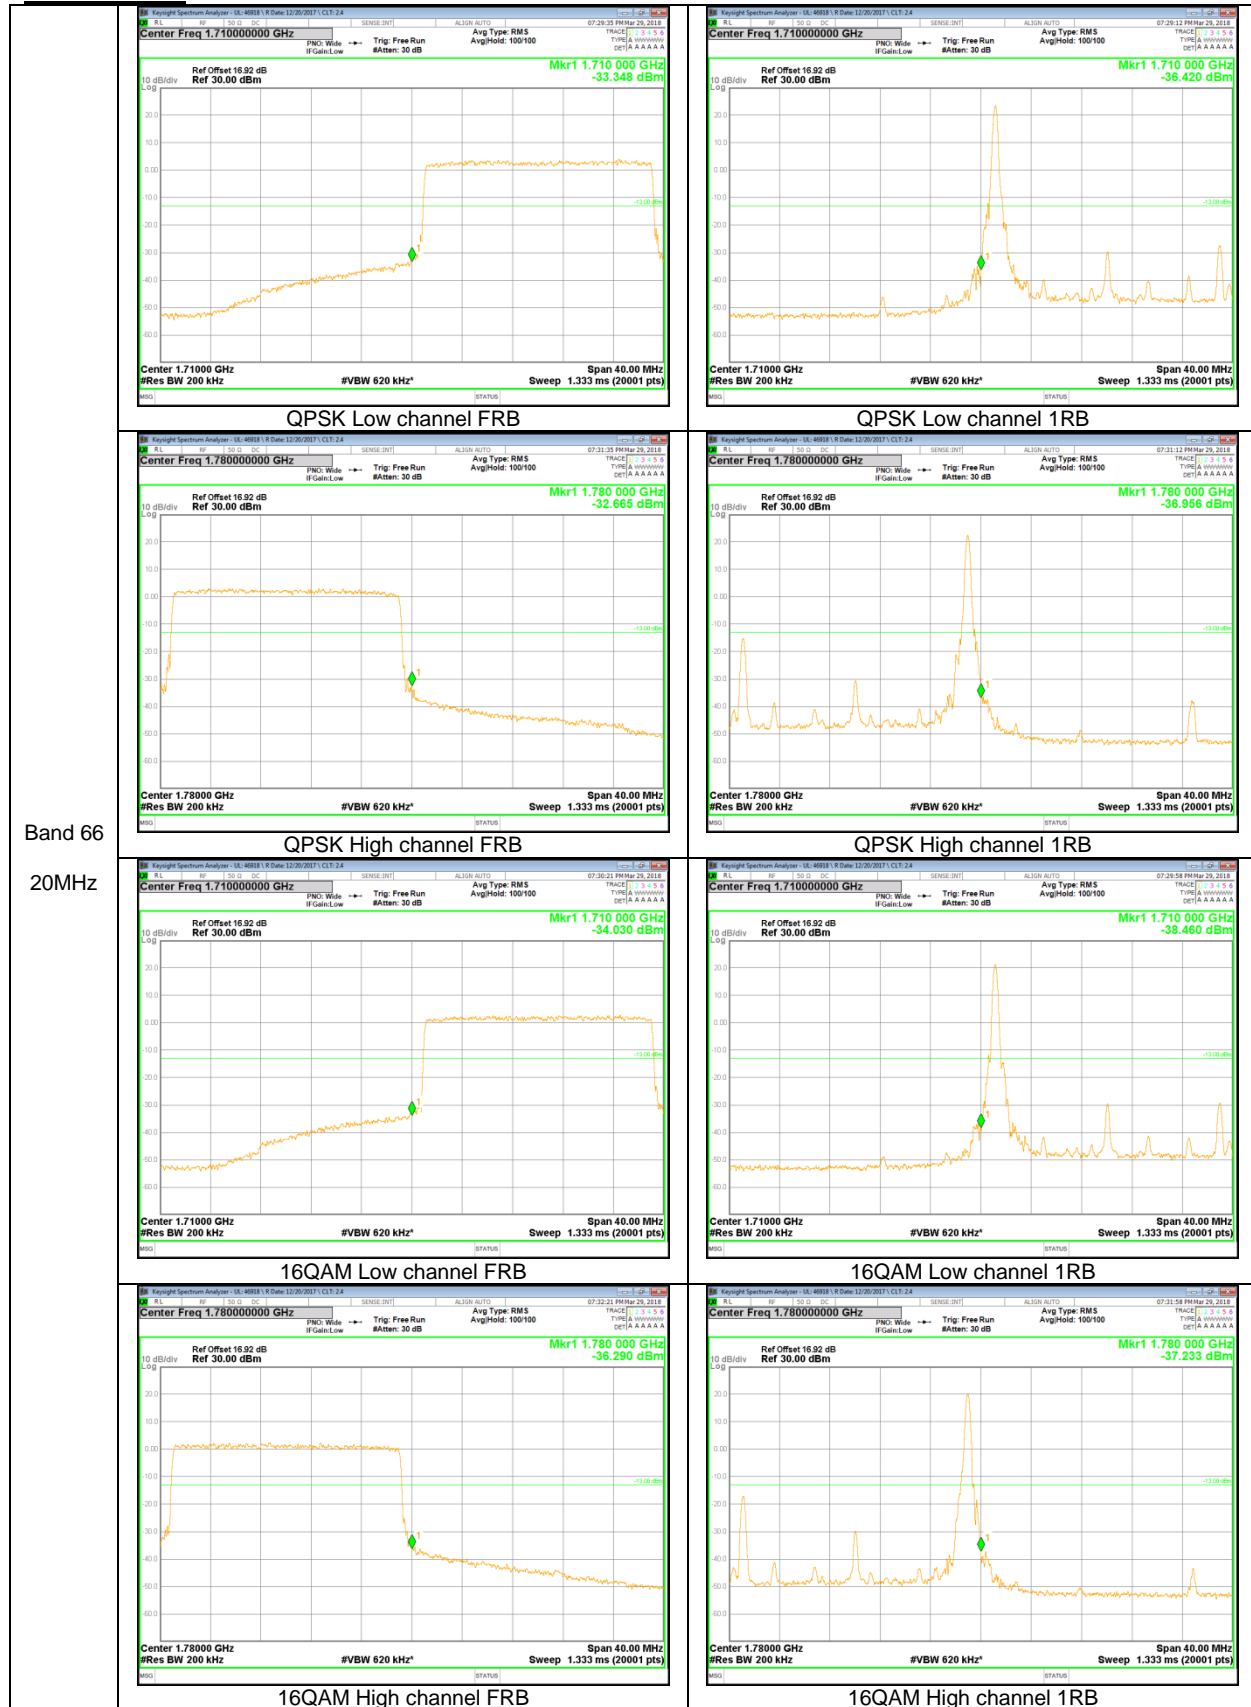

LTE Band 66

Band 66
 15MHz

Band 66
 5MHz

Band 66
 3MHz

Band 66
 1.4MHz

LTE Band 2

Band 2
20MHz

Band 2
3MHz

LTE Band 13

Band 13
 10MHz