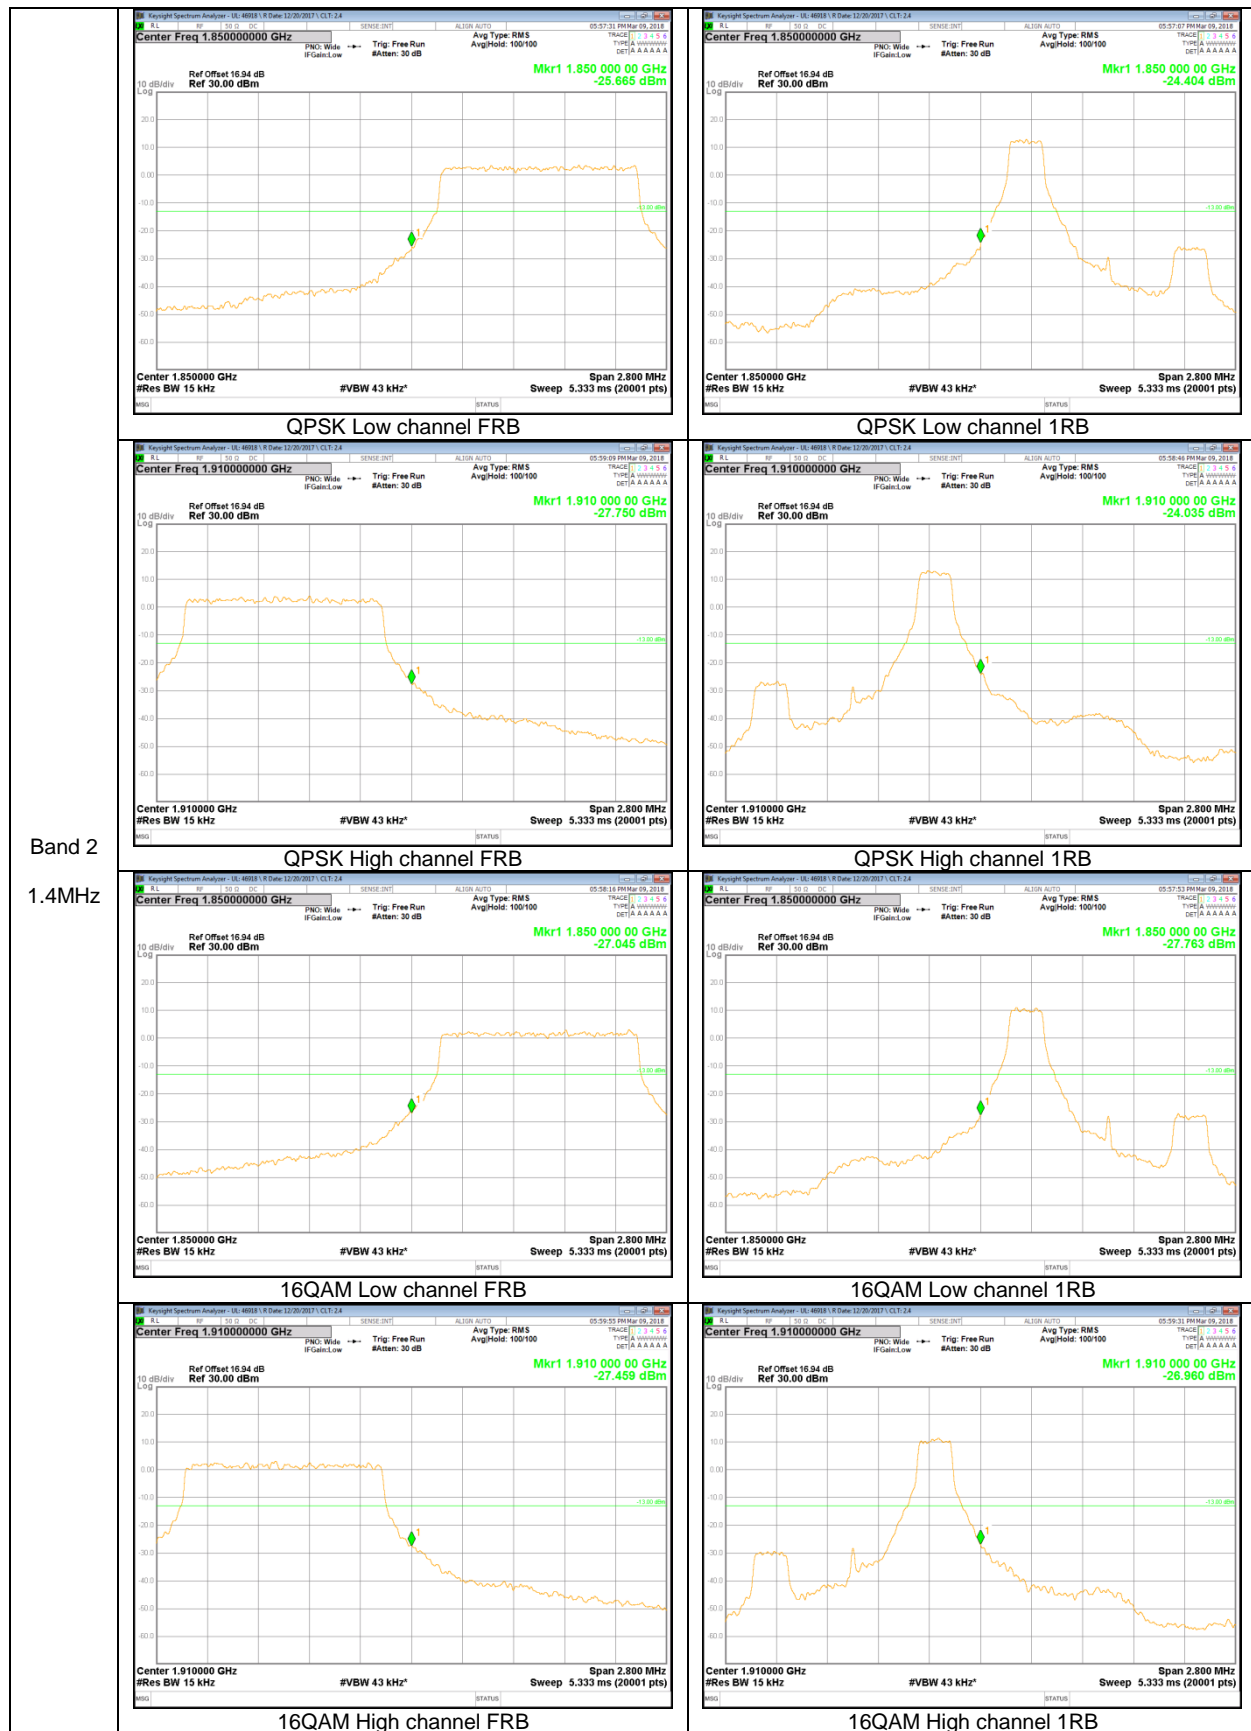

LTE Band 66

Band 66
 15MHz

Band 66
 5MHz

Band 66
 3MHz

Band 66
 1.4MHz

LTE Band 2

Band 2
20MHz

Band 2
3MHz

LTE Band 13

Band 13
 10MHz