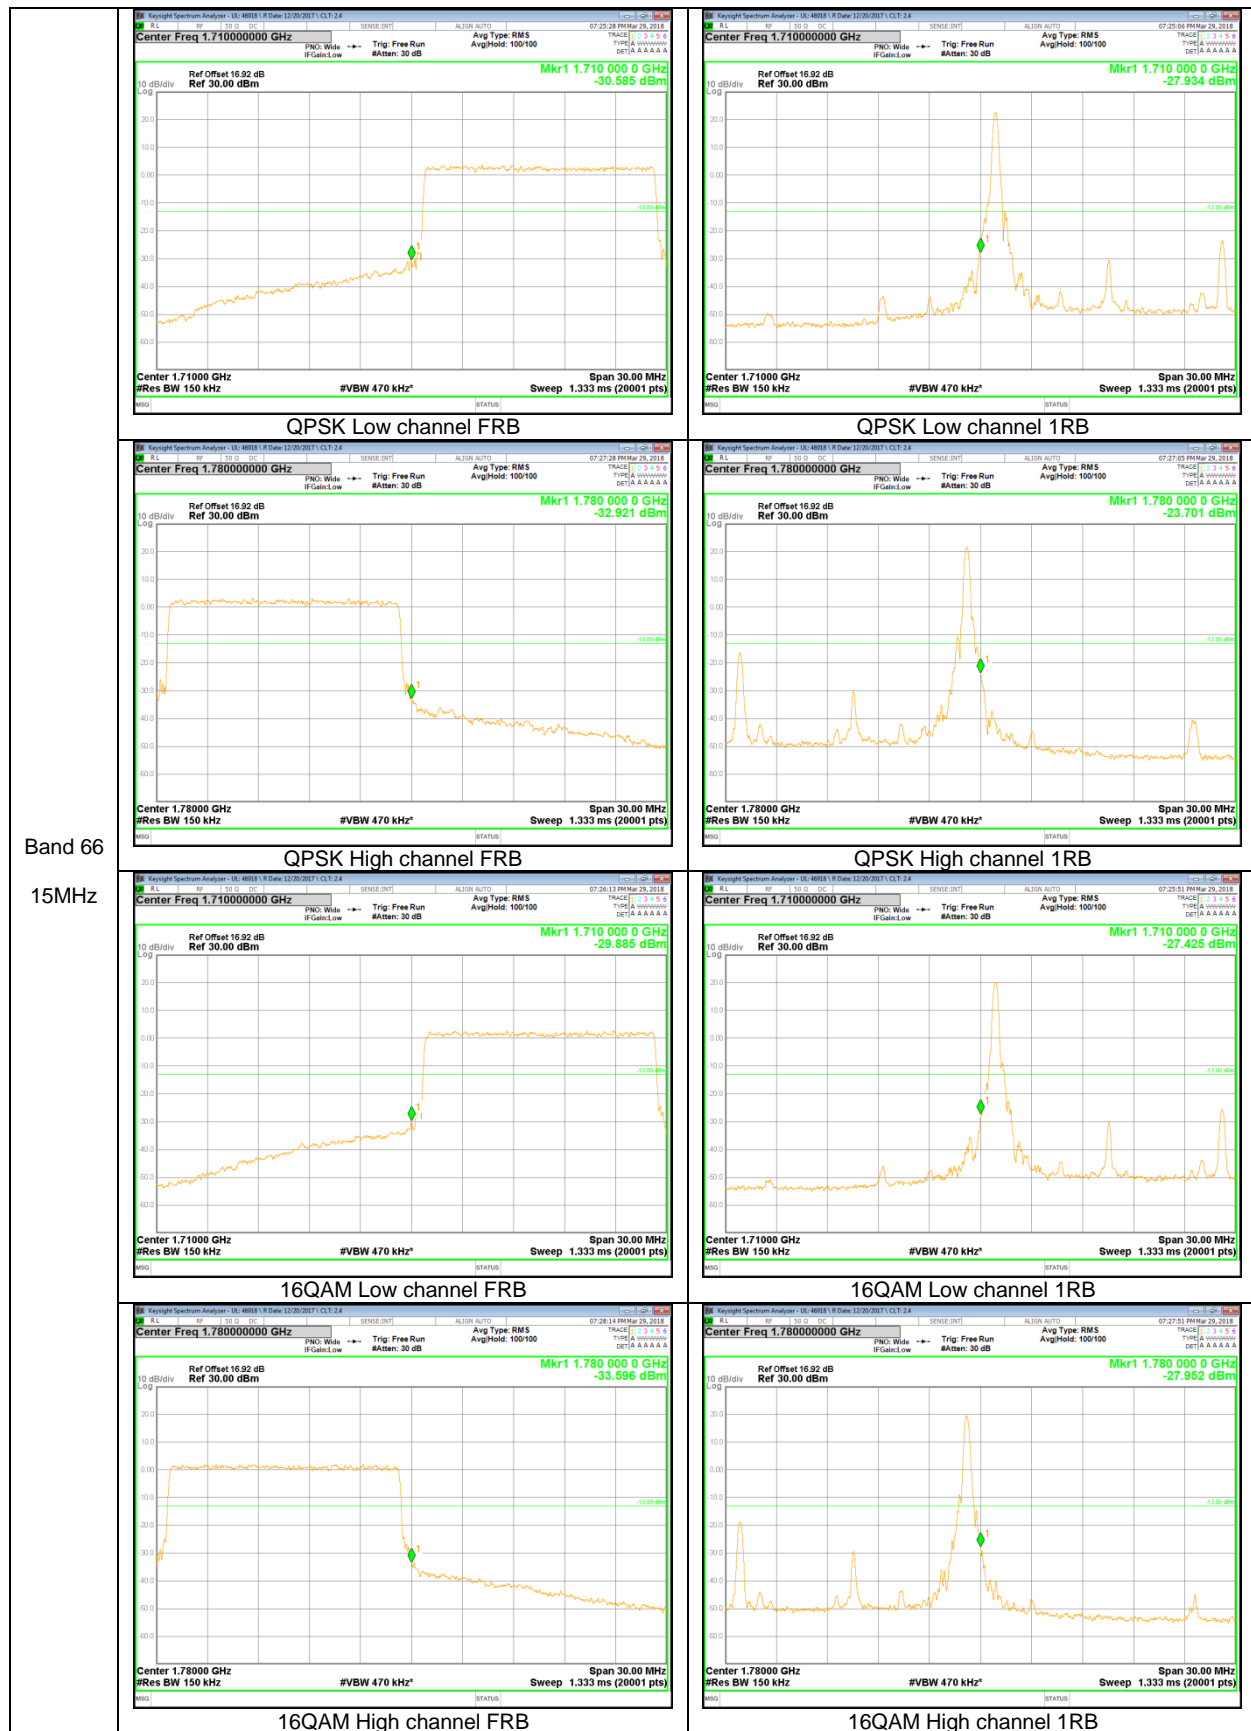

LTE Band 66

Band 66
 15MHz

Band 66
 5MHz

Band 66
 3MHz

Band 66
 1.4MHz

LTE Band 2

Band 2
20MHz

Band 2
3MHz

LTE Band 13

Band 13
 10MHz