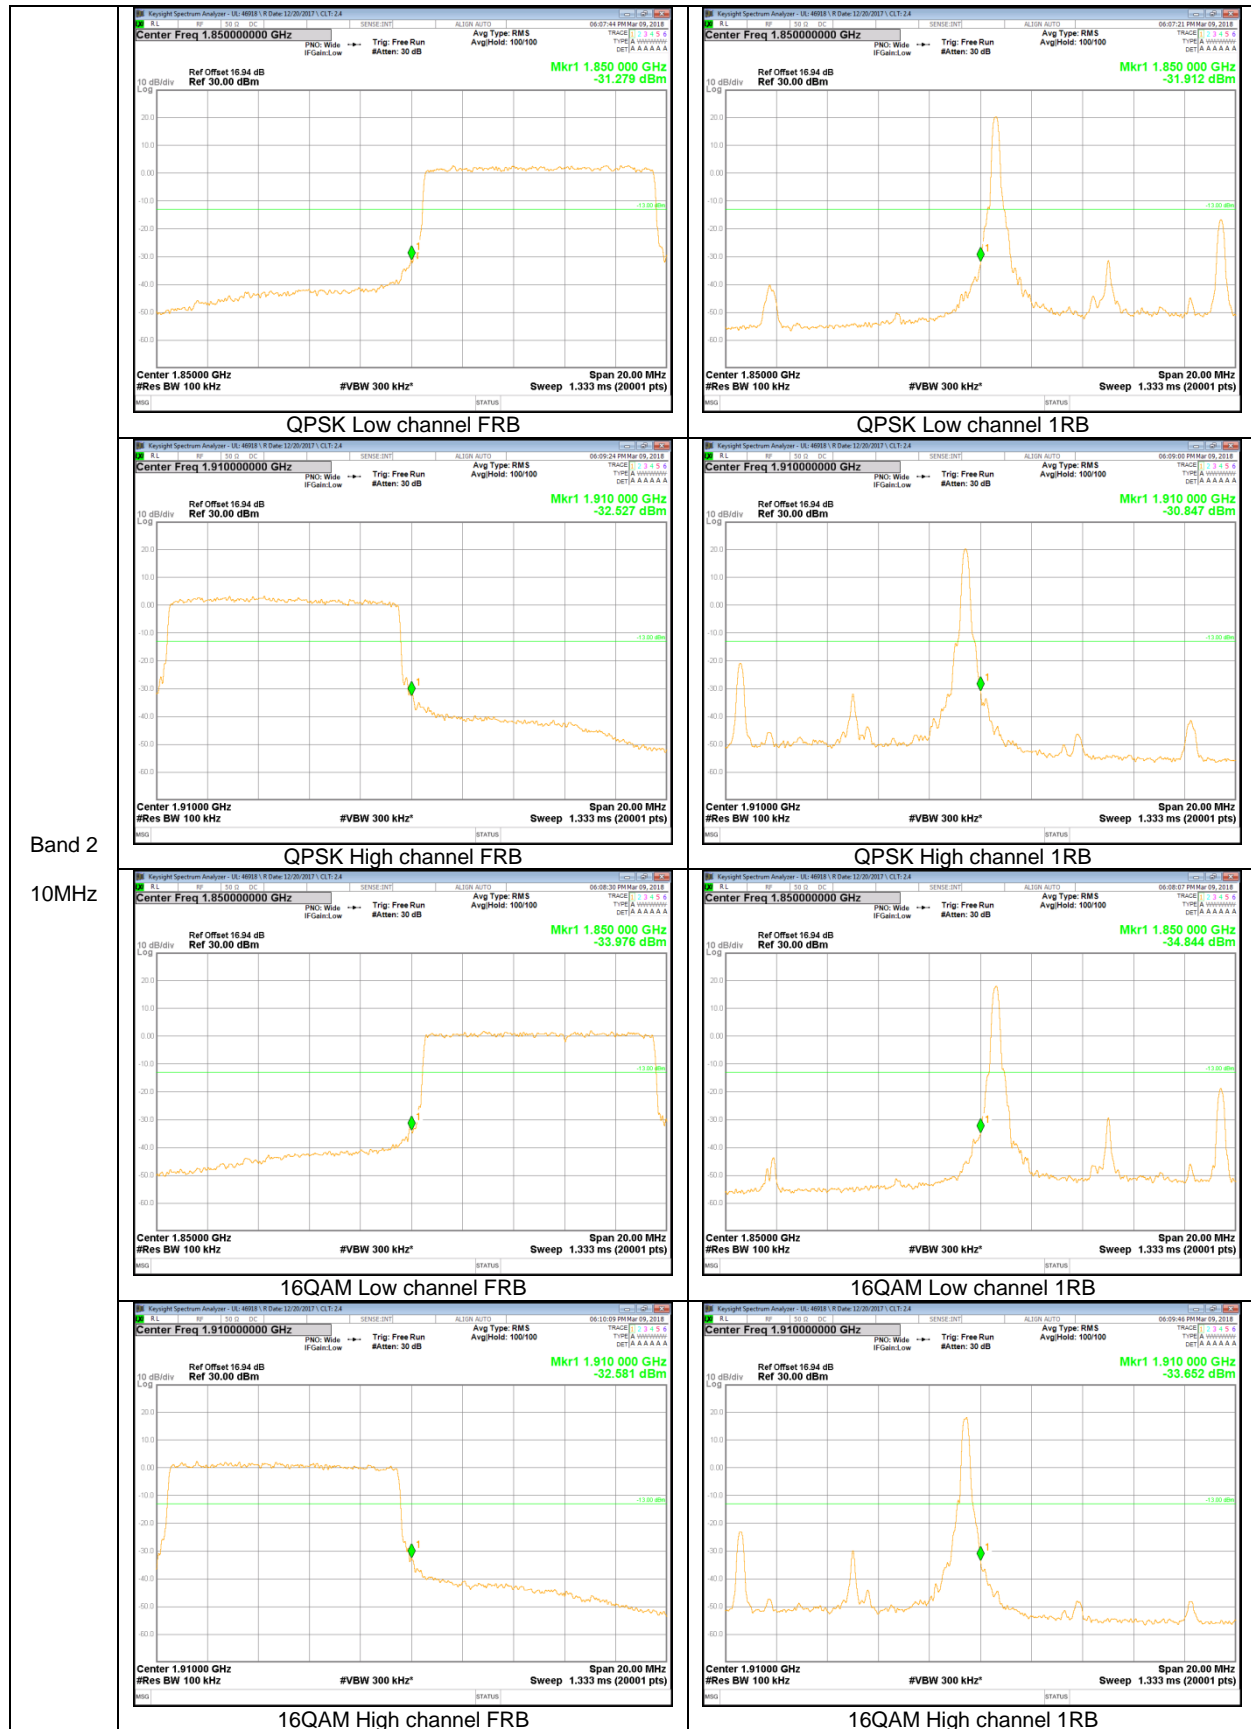

LTE Band 66

Band 66
 15MHz

Band 66
 5MHz

Band 66
 3MHz

Band 66
 1.4MHz

LTE Band 2

Band 2
20MHz

Band 2
3MHz

LTE Band 13

Band 13
 10MHz