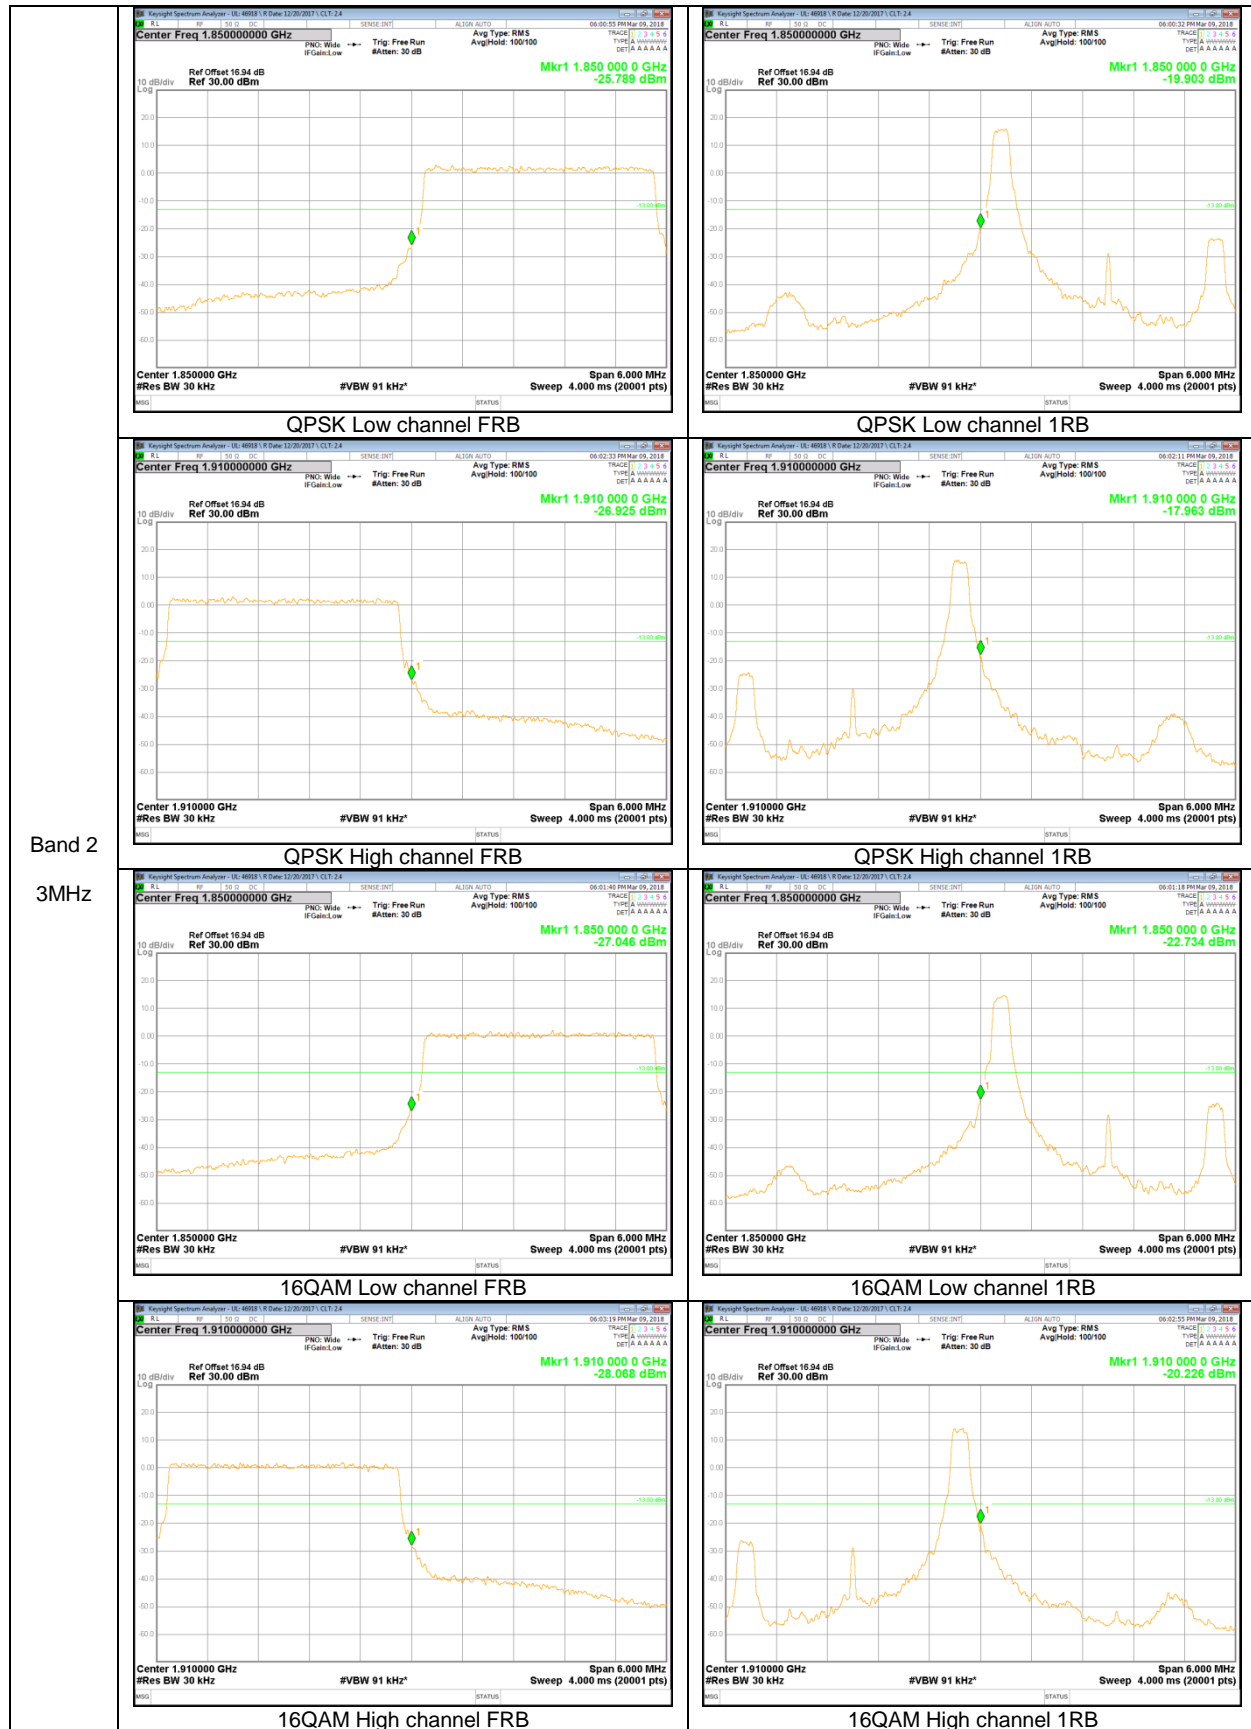

LTE Band 66

Band 66
 15MHz

Band 66
 5MHz

Band 66
 3MHz

Band 66
 1.4MHz

LTE Band 2

Band 2
20MHz

Band 2
3MHz

LTE Band 13

Band 13
 10MHz