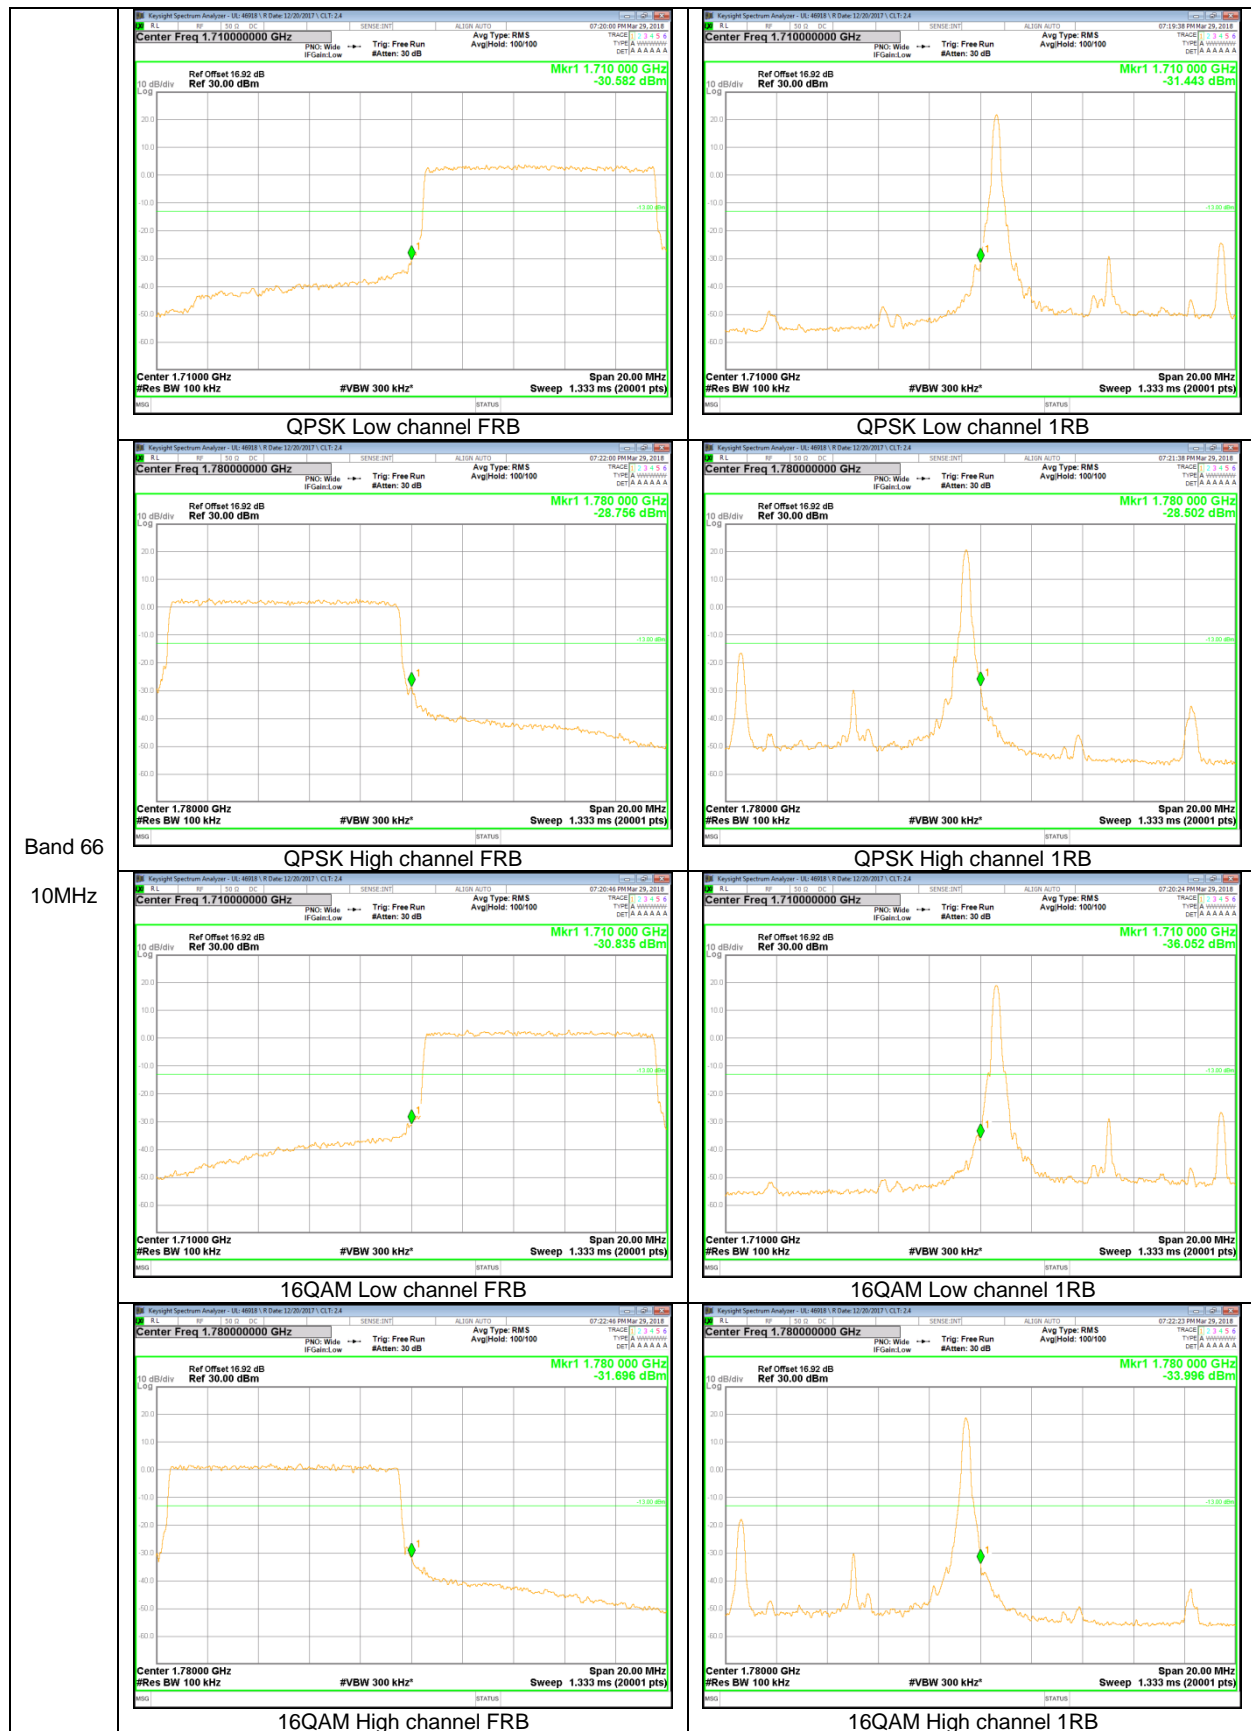

LTE Band 66

Band 66
 15MHz

Band 66
 5MHz

Band 66
 3MHz

Band 66
 1.4MHz

LTE Band 2

Band 2
20MHz

Band 2
3MHz

LTE Band 13

Band 13
 10MHz