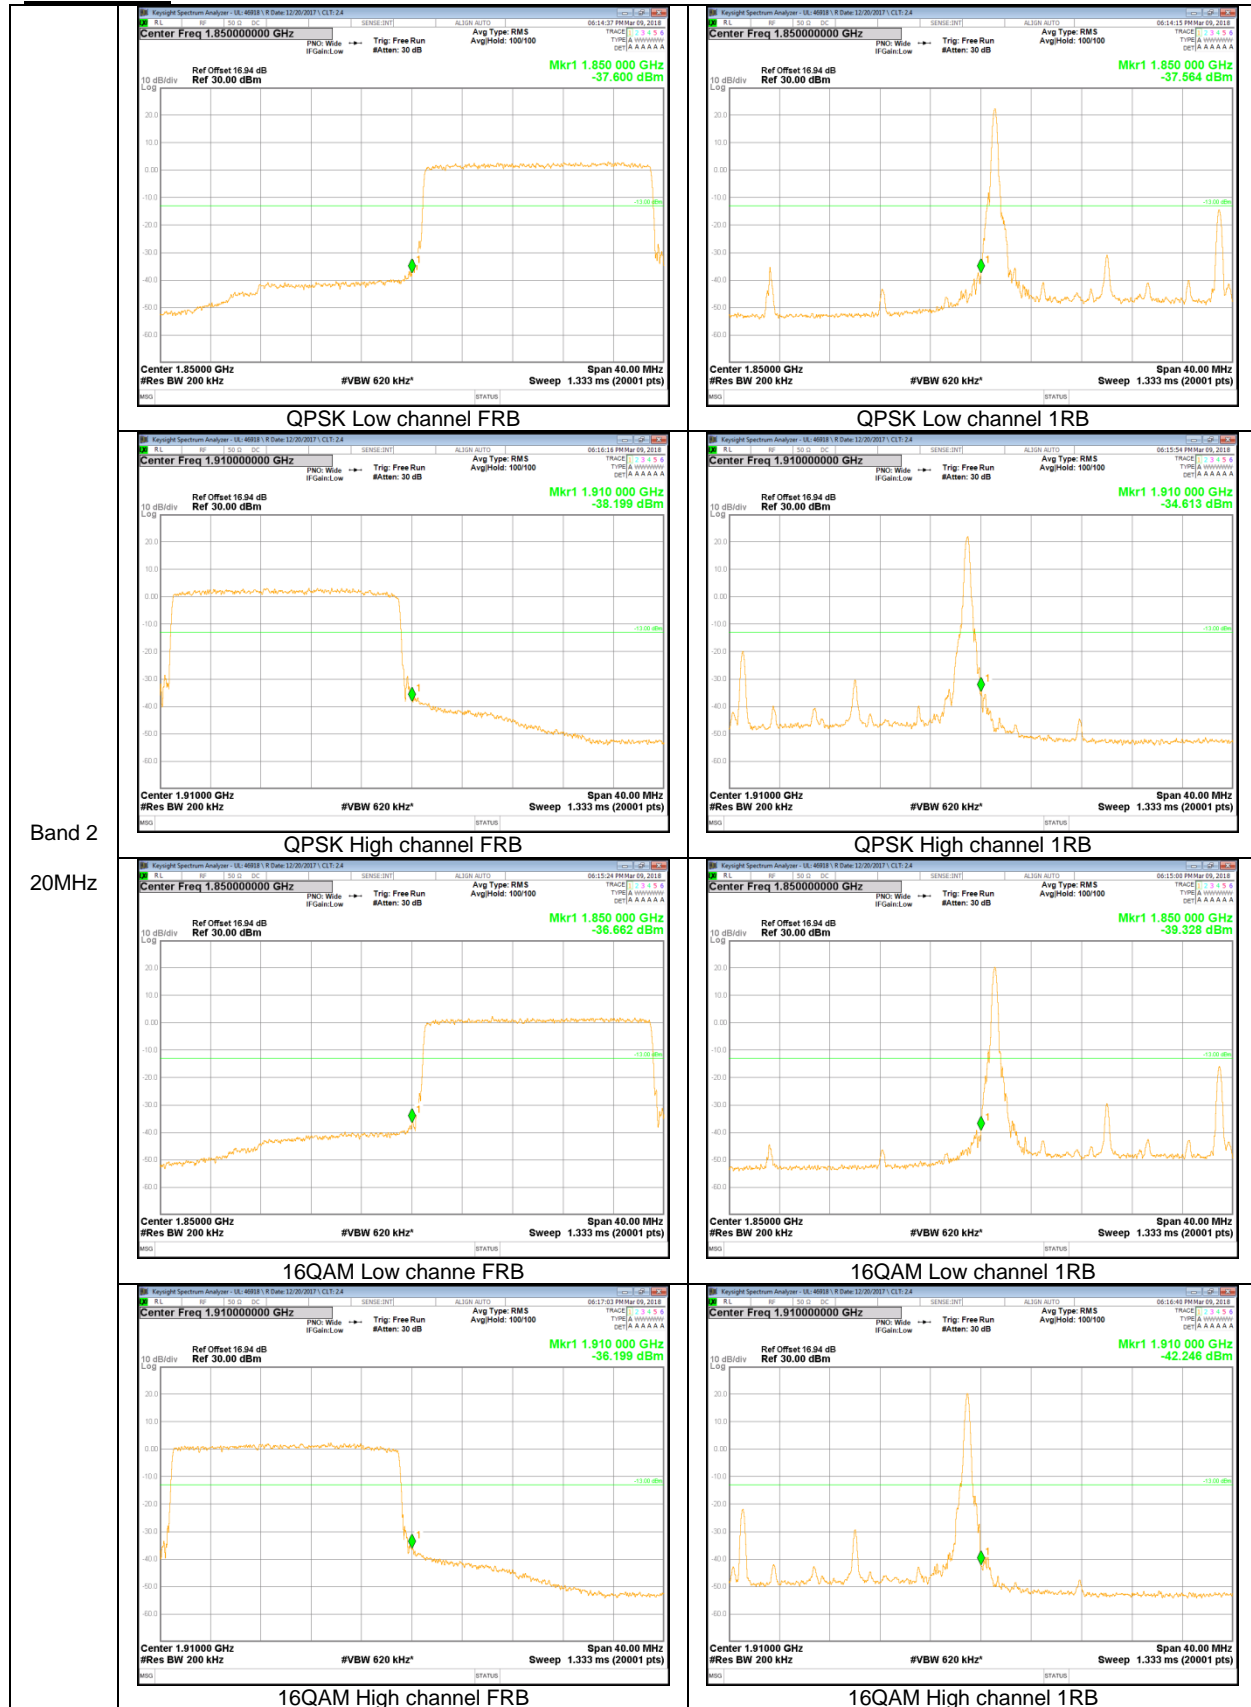

LTE Band 66

Band 66
 15MHz

Band 66
 5MHz

Band 66
 3MHz

Band 66
 1.4MHz

LTE Band 2

Band 2
20MHz

Band 2
3MHz

LTE Band 13

Band 13
 10MHz