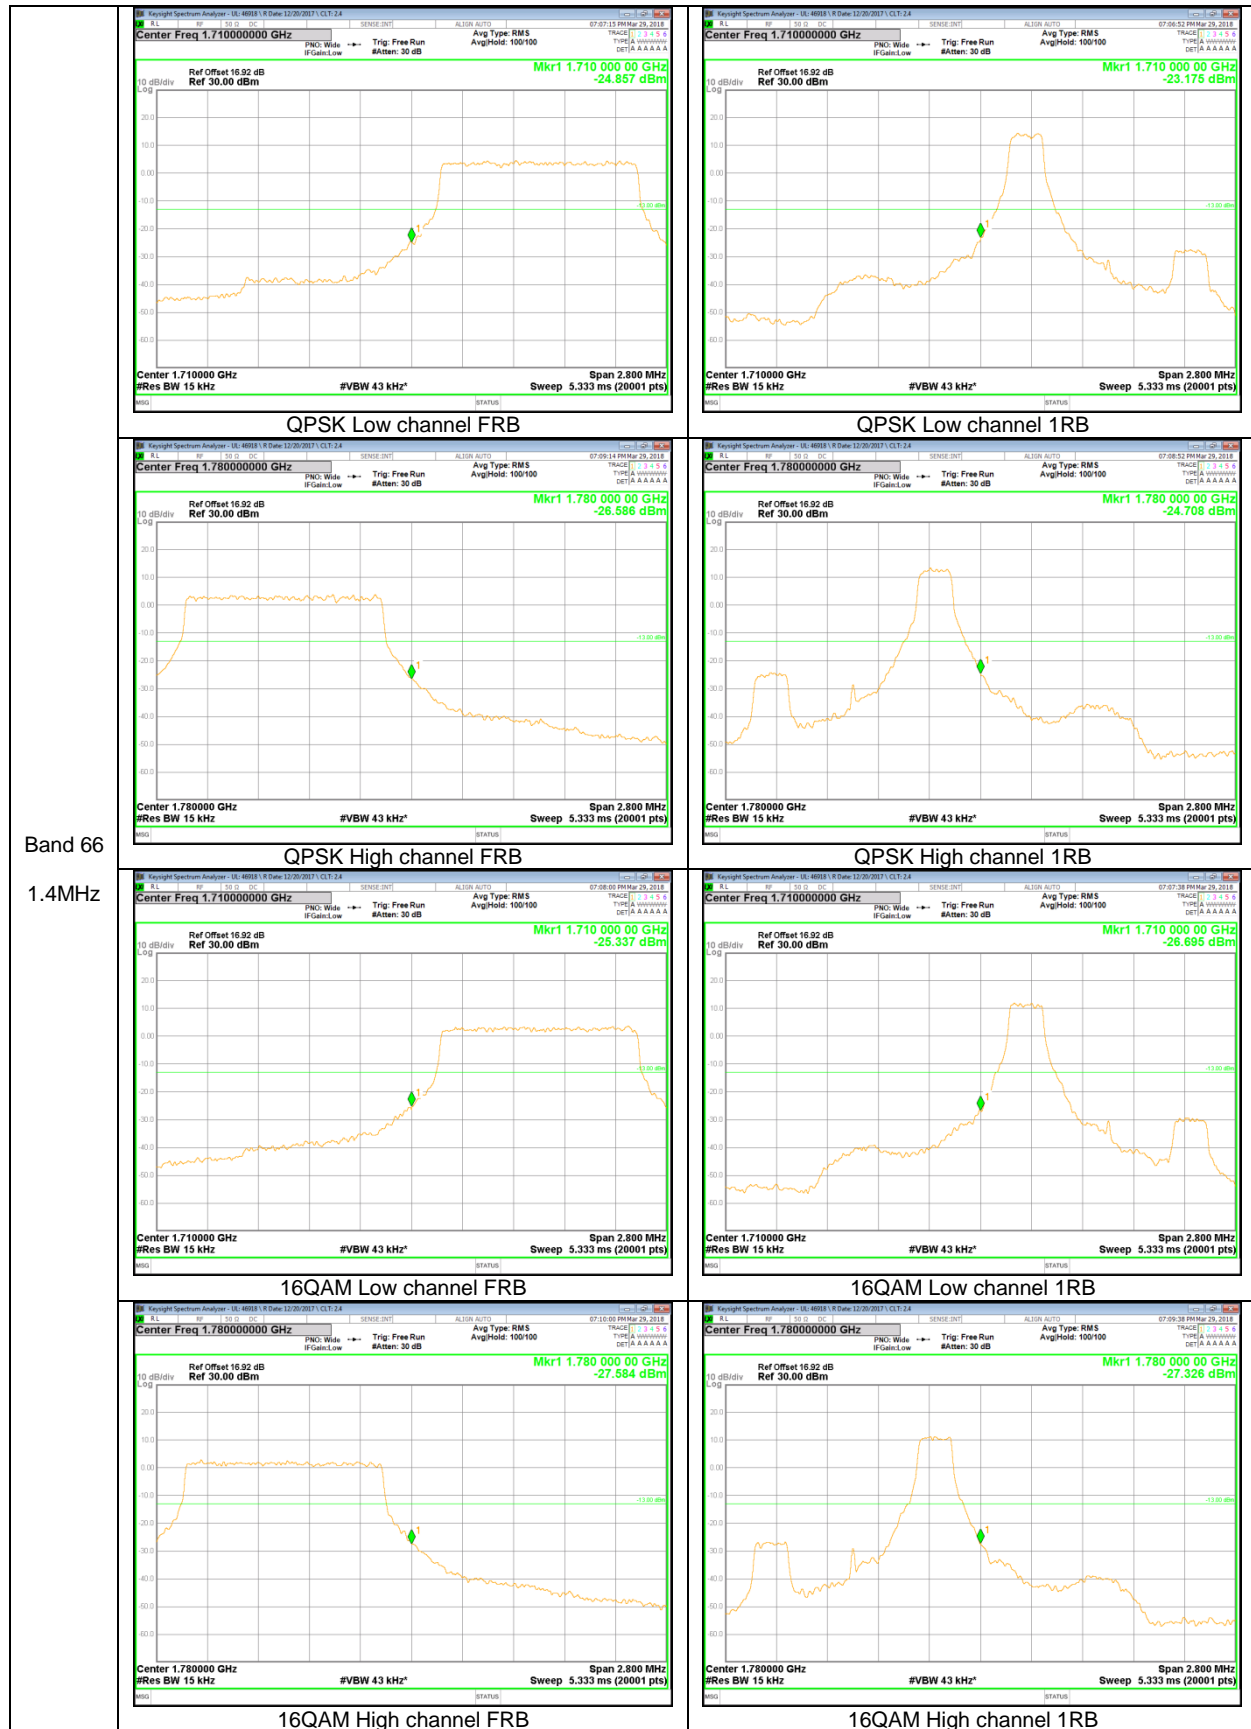

LTE Band 66

Band 66
 15MHz

Band 66
 5MHz

Band 66
 3MHz

Band 66
 1.4MHz

LTE Band 2

Band 2
20MHz

Band 2
3MHz

LTE Band 13

Band 13
 10MHz