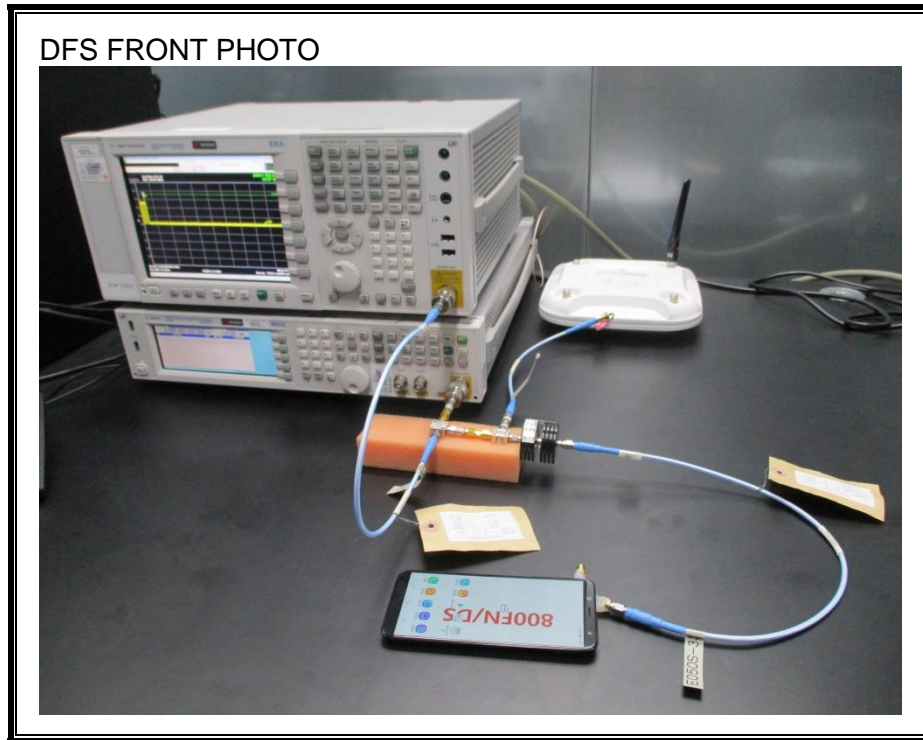

15. SETUP PHOTOS

ANTENNA PORT CONDUCTED RF MEASUREMENT SETUP

RADIATED RF MEASUREMENT SETUP (BELOW 1 GHz)

RADIATED RF MEASUREMENT SETUP (ABOVE 1 GHz)

RADIATED RF MEASUREMENT SETUP FOR PORTABLE CONFIGURATION

POWERLINE CONDUCTED EMISSIONS MEASUREMENT SETUP

DYNAMIC FREQUENCY SELECTION MEASUREMENT SETUP

END OF REPORT