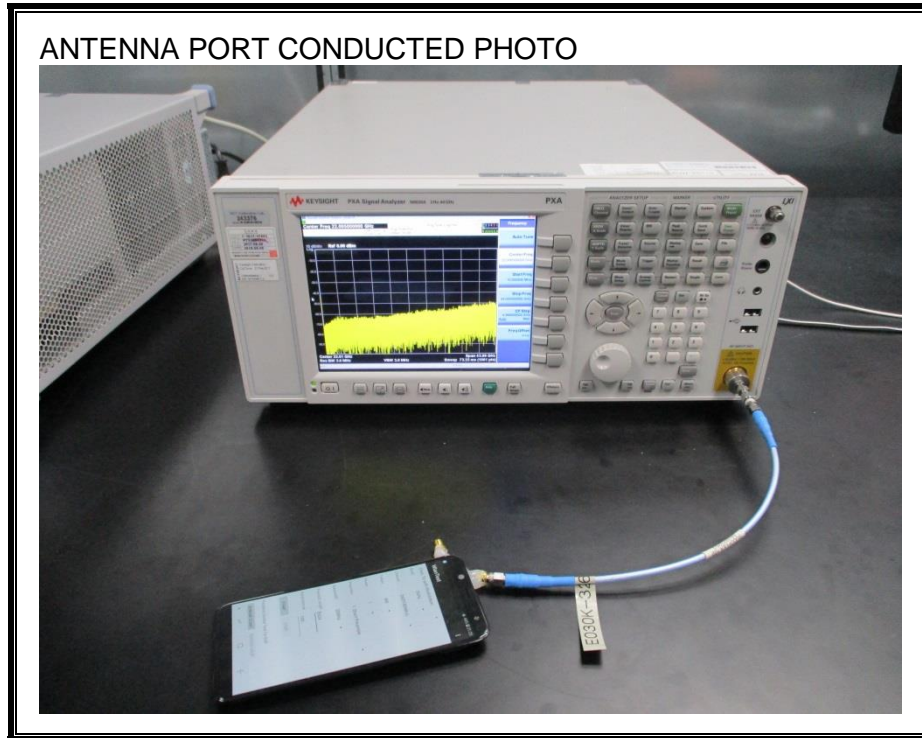

15. SETUP PHOTOS

ANTENNA PORT CONDUCTED RF MEASUREMENT SETUP

RADIATED RF MEASUREMENT SETUP (BELOW 1 GHz)

RADIATED RF MEASUREMENT SETUP (ABOVE 1 GHz)

RADIATED RF MEASUREMENT SETUP FOR PORTABLE CONFIGURATION

POWERLINE CONDUCTED EMISSIONS MEASUREMENT SETUP

DYNAMIC FREQUENCY SELECTION MEASUREMENT SETUP

END OF REPORT