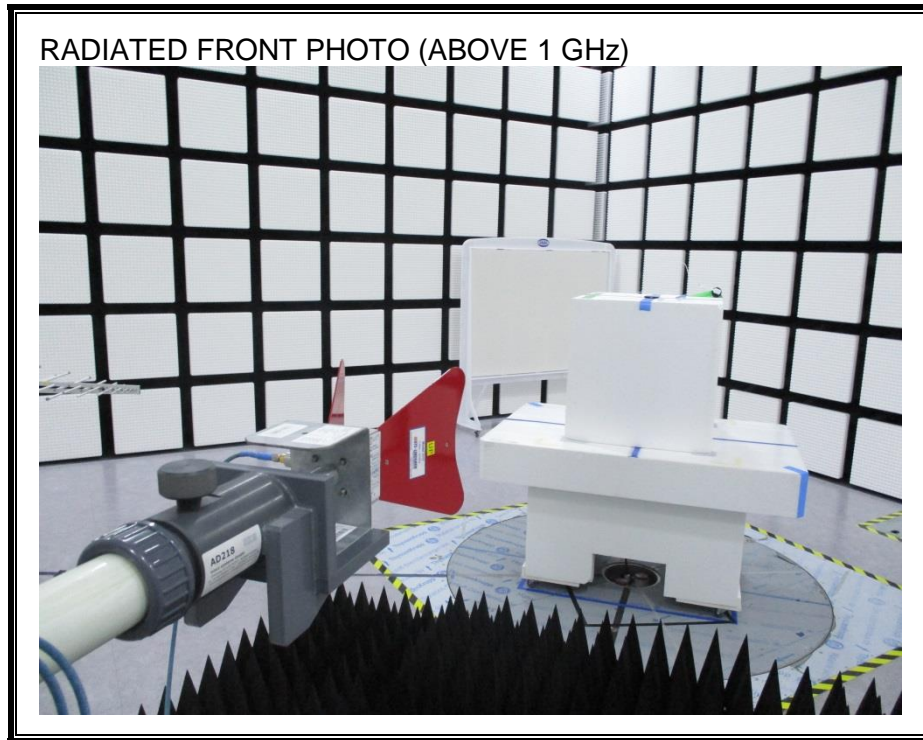

13. SETUP PHOTOS

ANTENNA PORT CONDUCTED RF MEASUREMENT SETUP

RADIATED RF MEASUREMENT SETUP (BELOW 1 GHz)

RADIATED RF MEASUREMENT SETUP (ABOVE 1 GHz)

RADIATED RF MEASUREMENT SETUP FOR PORTABLE CONFIGURATION

POWERLINE CONDUCTED EMISSIONS MEASUREMENT SETUP

END OF REPORT