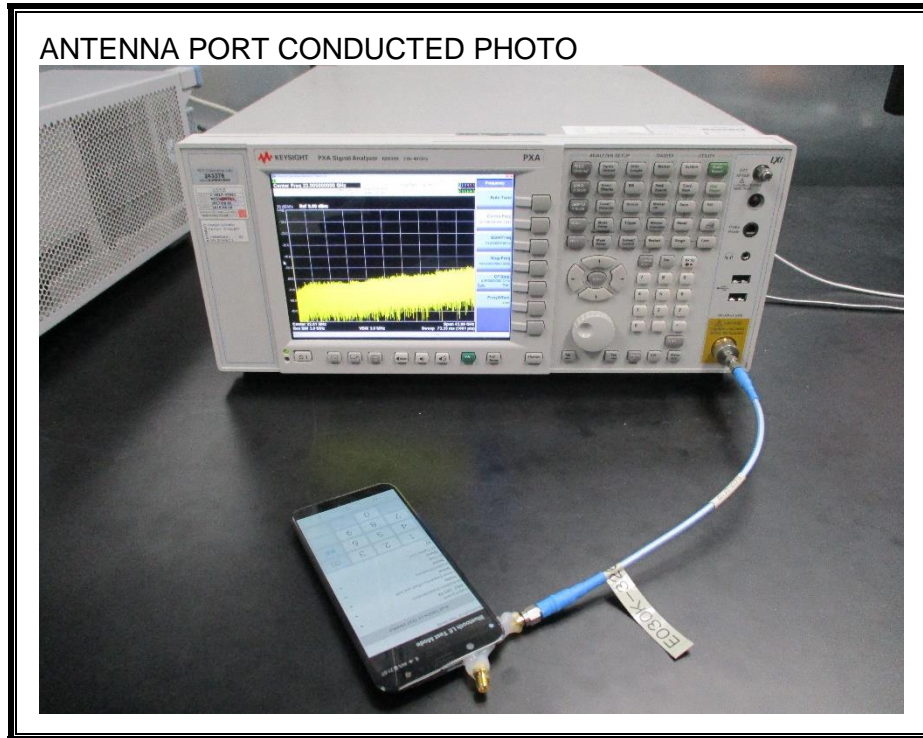

13. SETUP PHOTOS

ANTENNA PORT CONDUCTED RF MEASUREMENT SETUP

RADIATED RF MEASUREMENT SETUP (BELOW 1 GHz)

RADIATED RF MEASUREMENT SETUP (ABOVE 1 GHz)

RADIATED RF MEASUREMENT SETUP FOR PORTABLE CONFIGURATION

POWERLINE CONDUCTED EMISSIONS MEASUREMENT SETUP

END OF REPORT