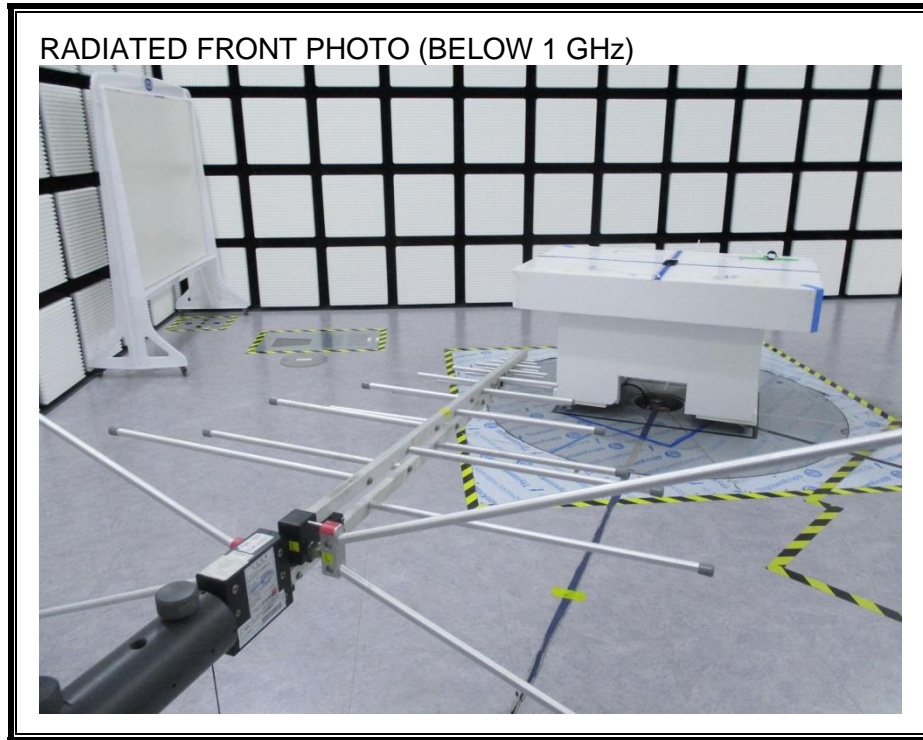

13. SETUP PHOTOS

ANTENNA PORT CONDUCTED RF MEASUREMENT SETUP

RADIATED RF MEASUREMENT SETUP (BELOW 1 GHz)

RADIATED RF MEASUREMENT SETUP (ABOVE 1 GHz)

RADIATED RF MEASUREMENT SETUP FOR PORTABLE CONFIGURATION

POWERLINE CONDUCTED EMISSIONS MEASUREMENT SETUP

END OF REPORT