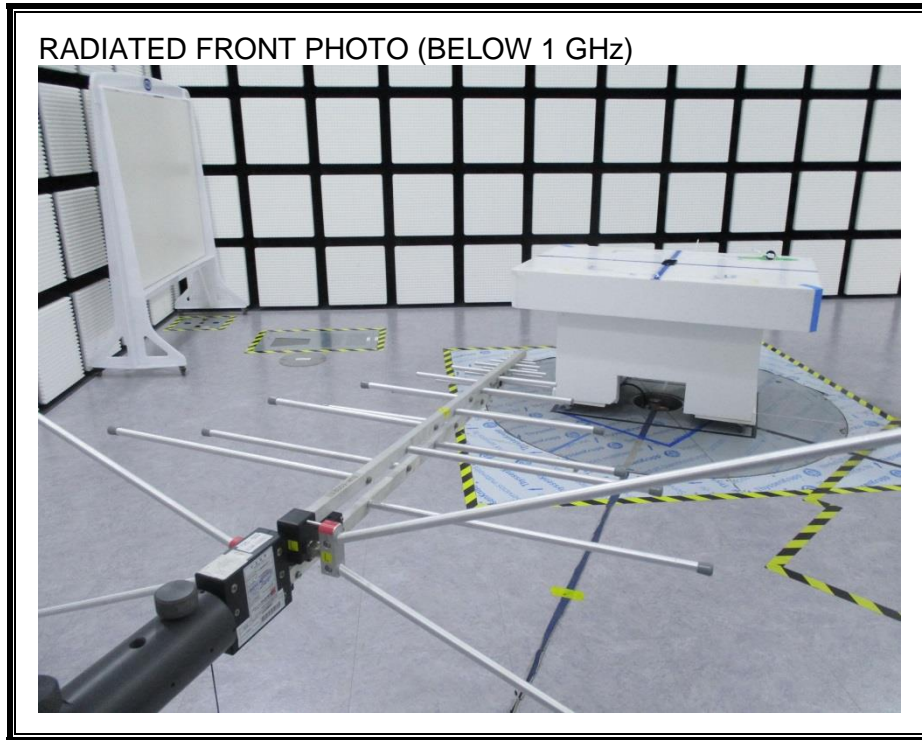

9. SETUP PHOTOS

ANTENNA PORT CONDUCTED RF MEASUREMENT SETUP

RADIATED RF MEASUREMENT SETUP (BELOW 1 GHz)

RADIATED RF MEASUREMENT SETUP (ABOVE 1 GHz)

RADIATED RF MEASUREMENT SETUP FOR PORTABLE CONFIGURATION

POWERLINE CONDUCTED EMISSIONS MEASUREMENT SETUP

END OF REPORT