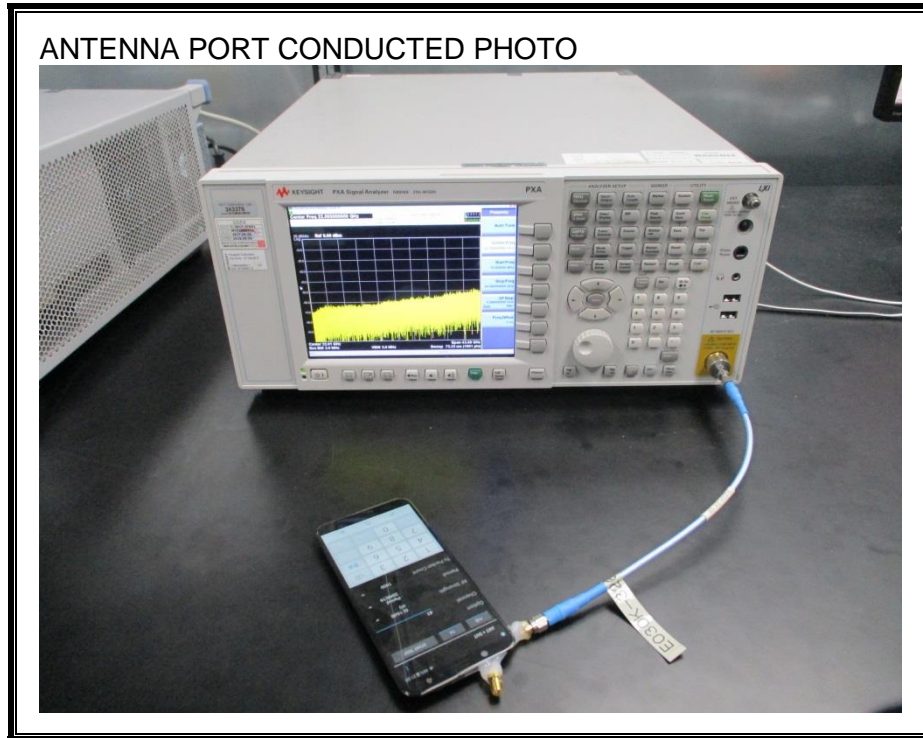

9. SETUP PHOTOS

ANTENNA PORT CONDUCTED RF MEASUREMENT SETUP

RADIATED RF MEASUREMENT SETUP (BELOW 1 GHz)

RADIATED RF MEASUREMENT SETUP (ABOVE 1 GHz)

RADIATED RF MEASUREMENT SETUP FOR PORTABLE CONFIGURATION

POWERLINE CONDUCTED EMISSIONS MEASUREMENT SETUP

END OF REPORT