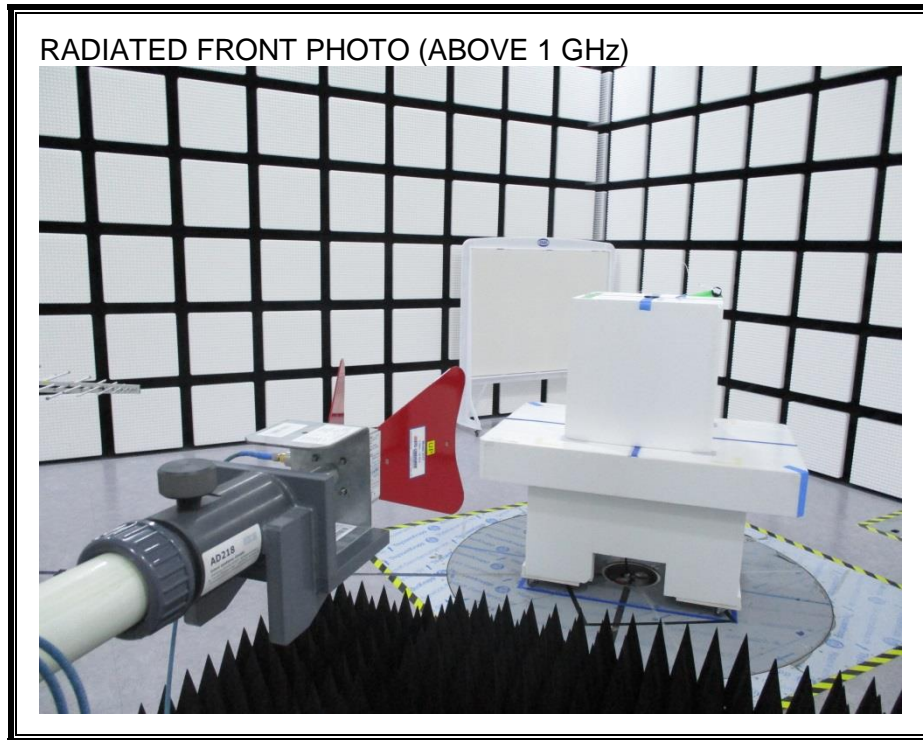

9. SETUP PHOTOS

ANTENNA PORT CONDUCTED RF MEASUREMENT SETUP

RADIATED RF MEASUREMENT SETUP (BELOW 1 GHz)

RADIATED RF MEASUREMENT SETUP (ABOVE 1 GHz)

RADIATED RF MEASUREMENT SETUP FOR PORTABLE CONFIGURATION

POWERLINE CONDUCTED EMISSIONS MEASUREMENT SETUP

END OF REPORT