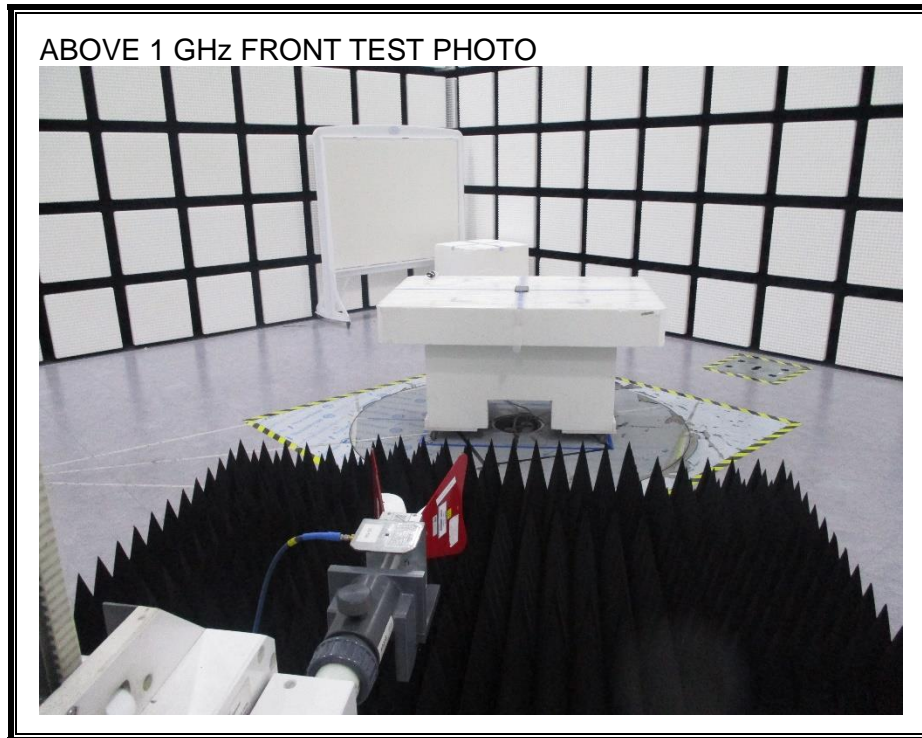

## 2. Appendix: LICENSED BAND SETUP PHOTOS(Radiated Test)

### 1) RADIATED RF MEASUREMENT SETUP (BELOW 1 GHz, include WWAN Receiver mode)

2) RADIATED RF MEASUREMENT SETUP (ABOVE 1 GHz)

3) RADIATED RF MEASUREMENT SETUP (WWAN Receiver mode)

4) RADIATED RF MEASUREMENT SET-UP (Axis)

Z AXIS PHOTO

**END OF TEST PHOTO**